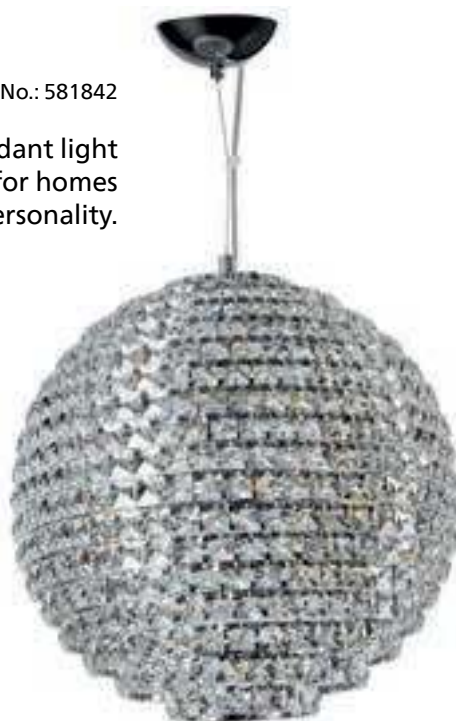

Allure

Model No.: 581842

Exclusive crystal pendant light in chrome finish for homes with a personality.