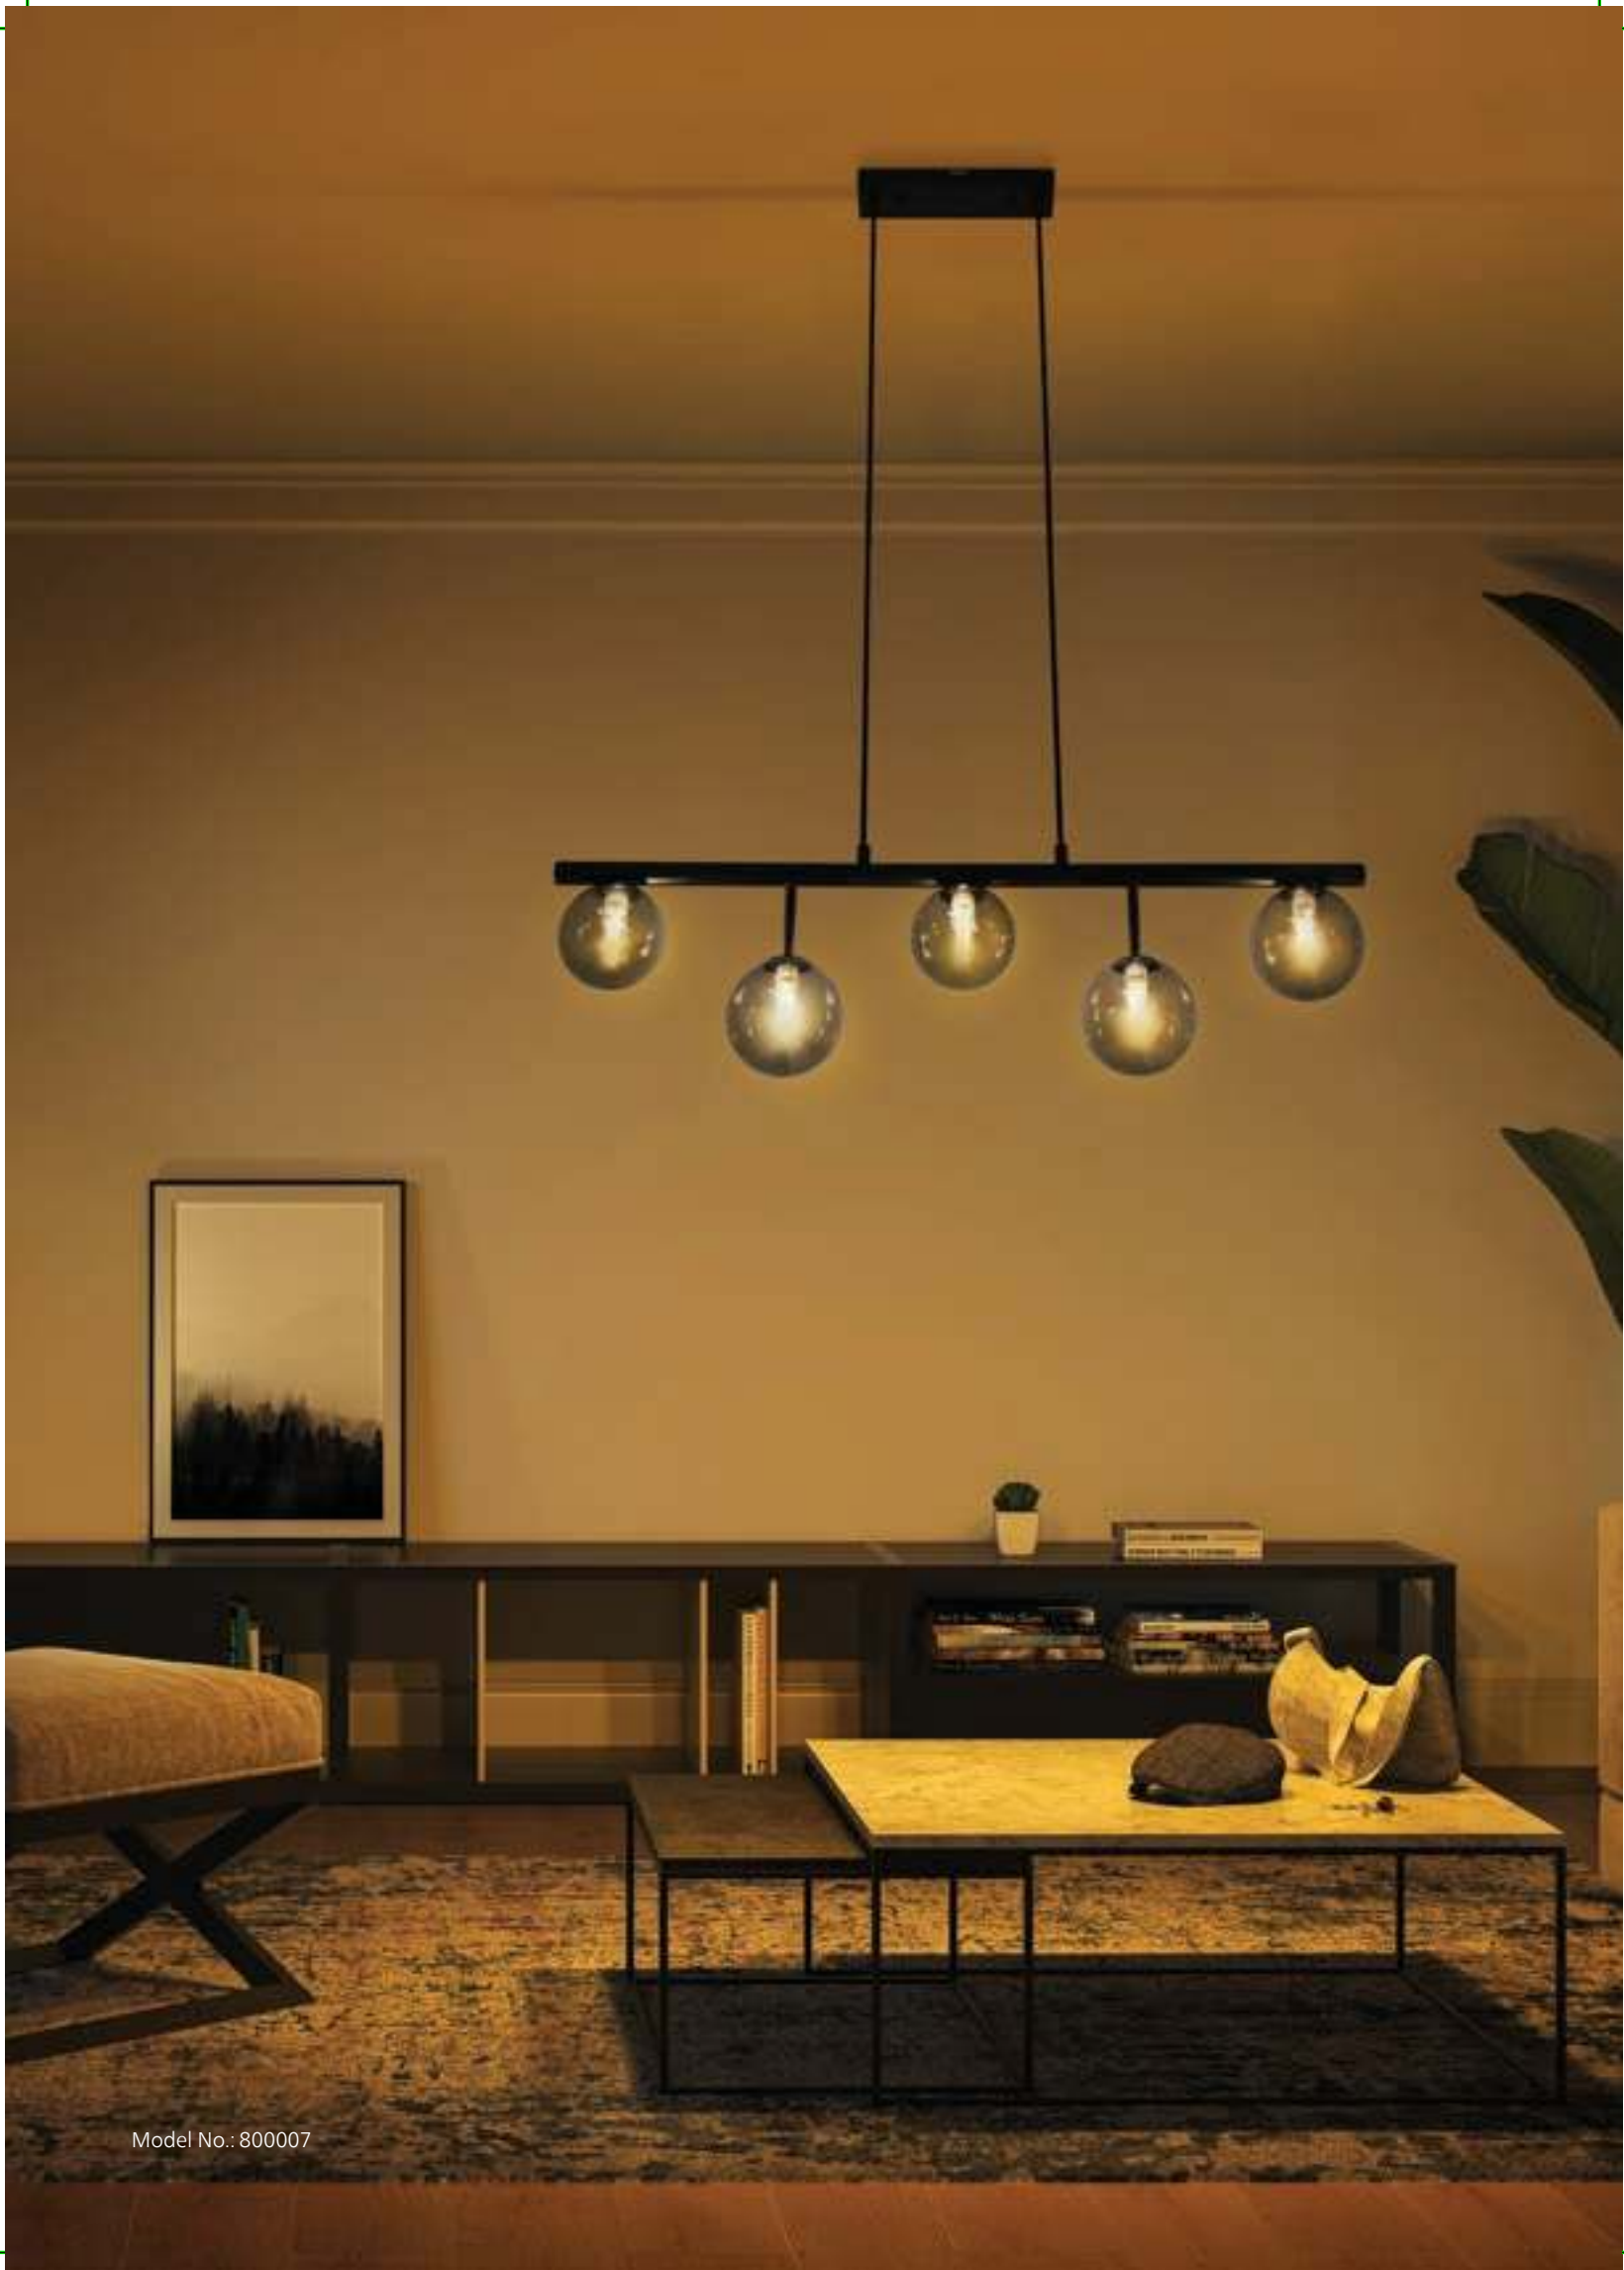

Model No.: 80007