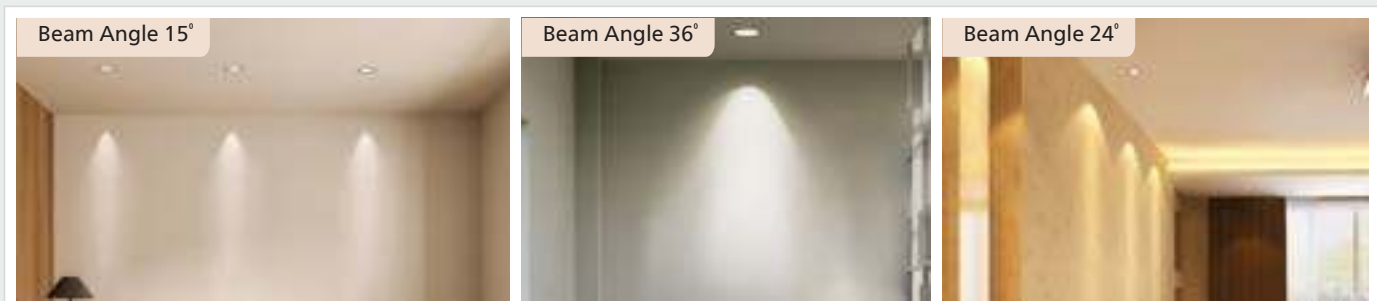

MULTIPLE BEAM ANGLES

Optics - Beam Angles

Optics in COBs are crucial elements, as they alter the directionality and intensity of light from the LED source. Different lens/reflector type helps control the beam angle of the output light, to create either crisp-edged or diffused light, or to concentrate light in certain areas while limiting it in others. The MOD COB is available with options of 15/ 24/ 36 degree which helps manage the light beam angle to spot/narrow/medium and direct the light as per your needs.