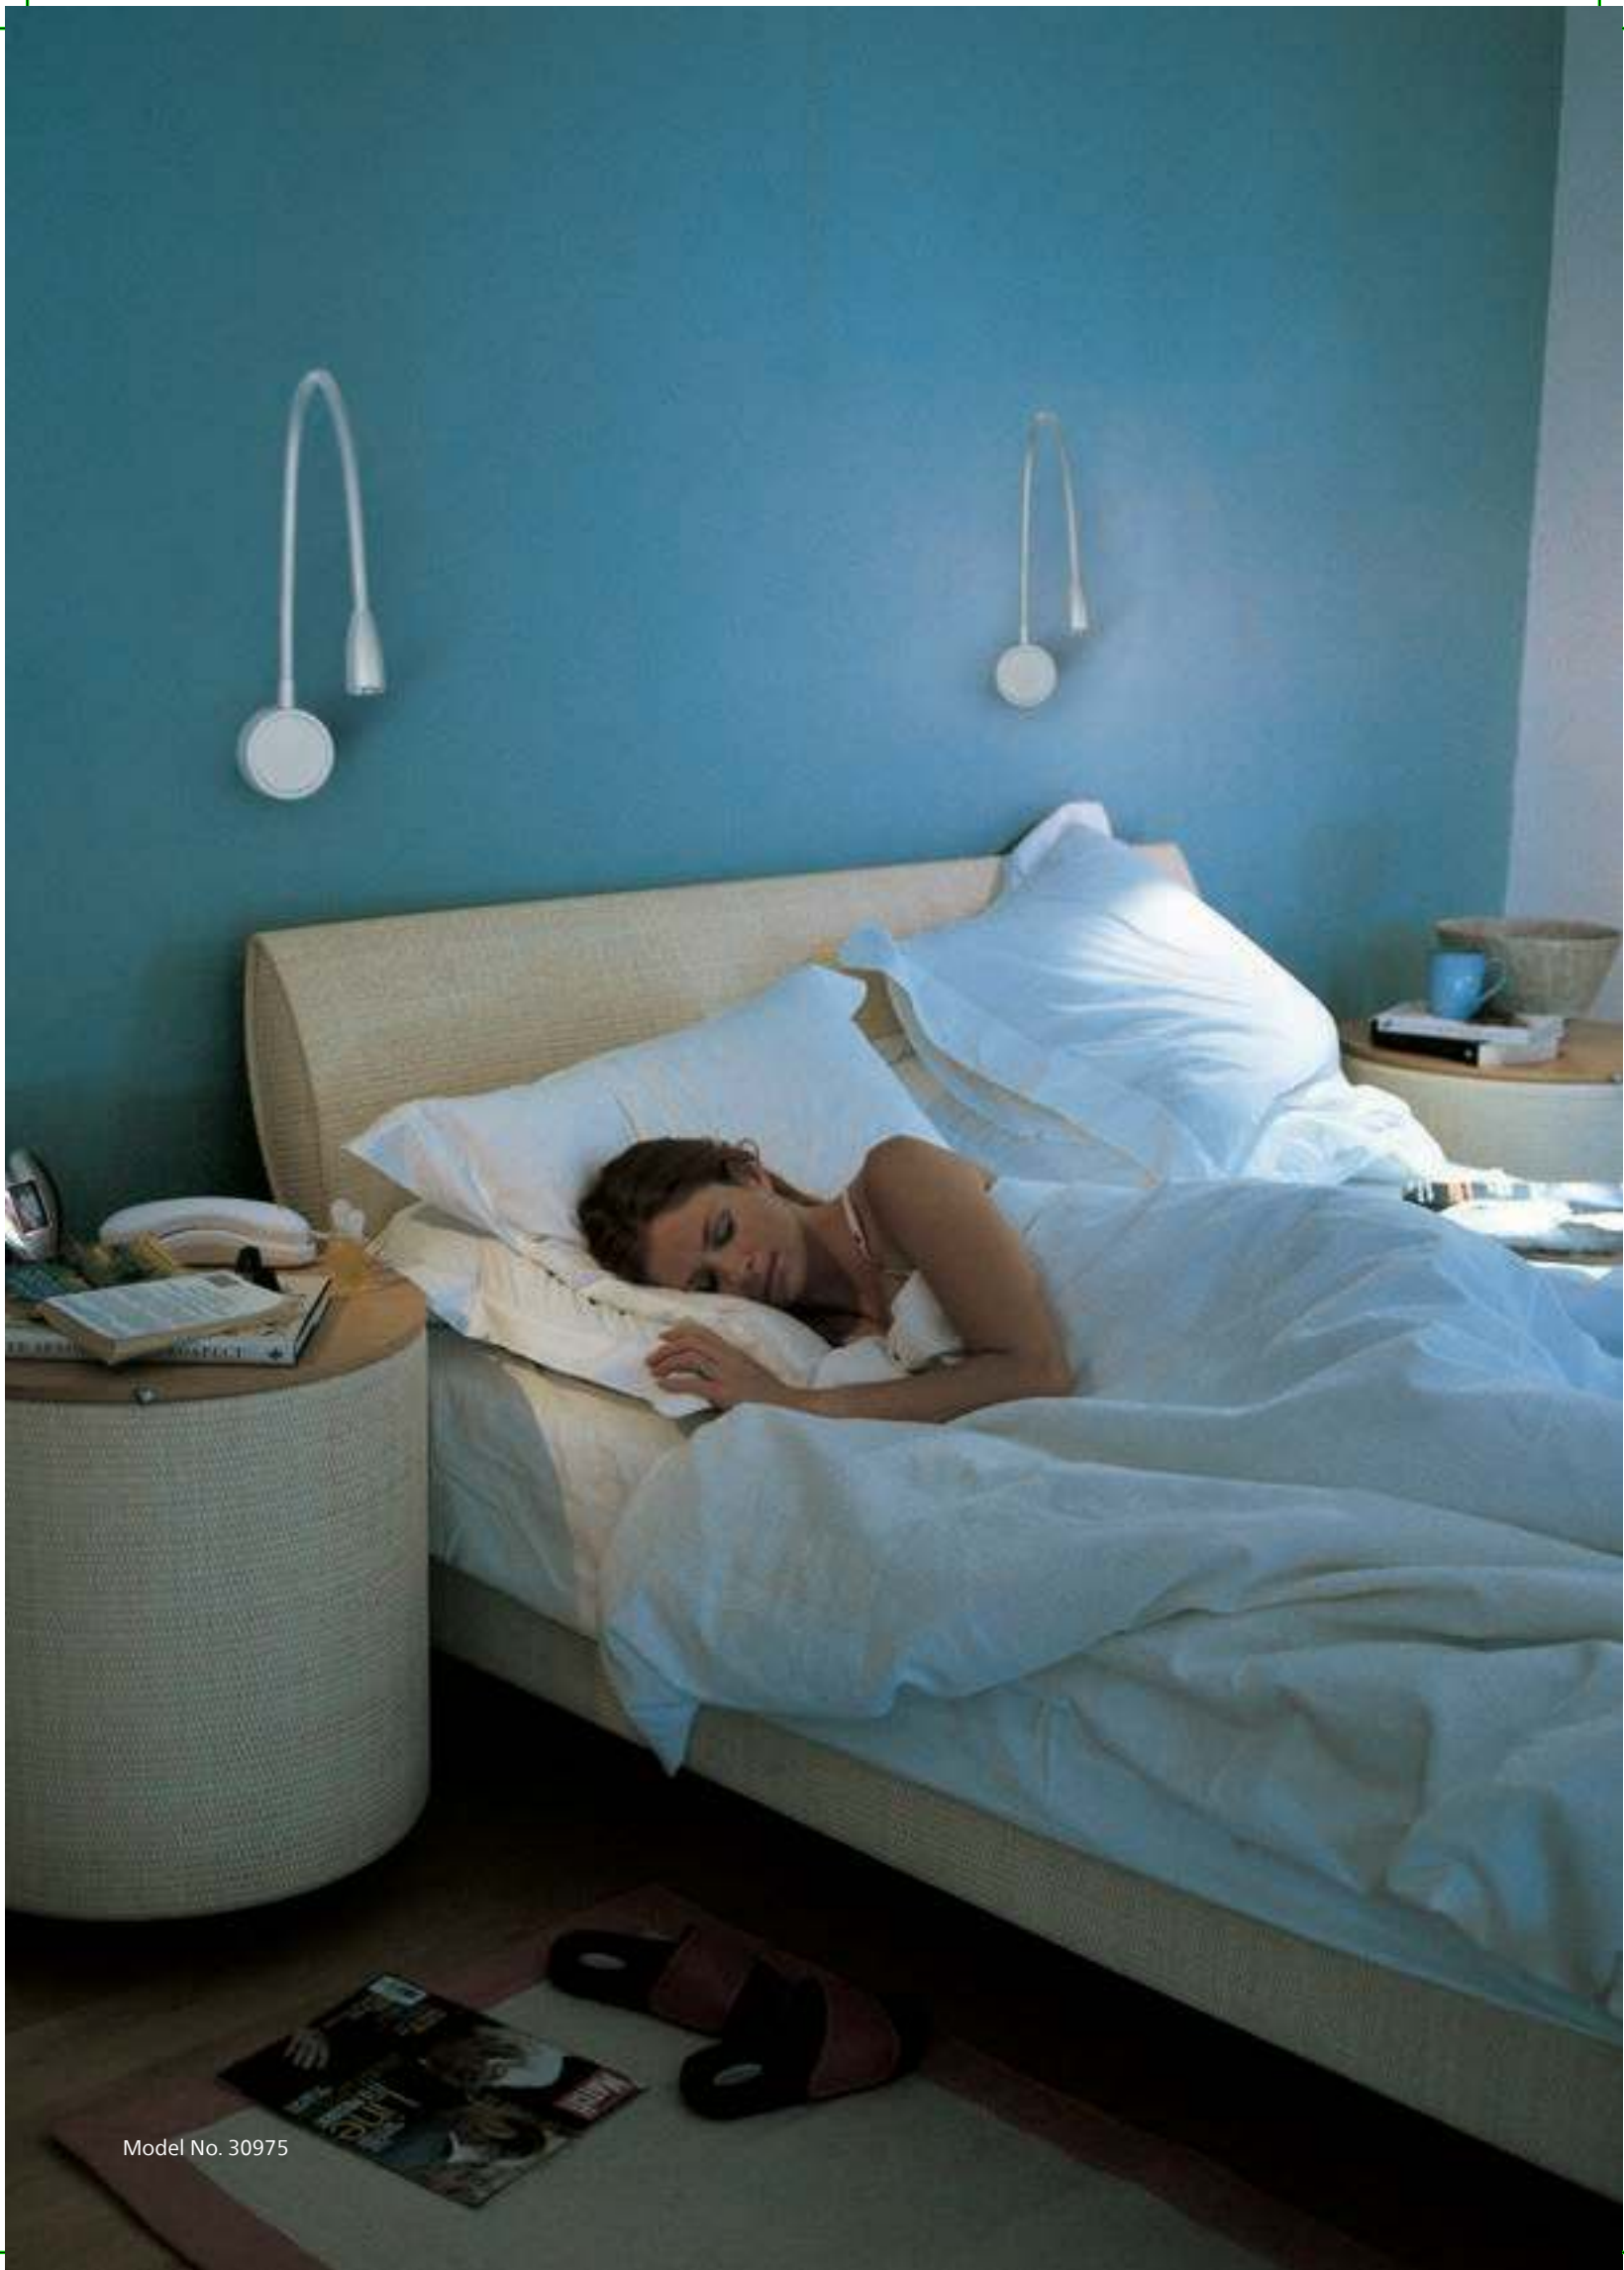

Model No. 30975