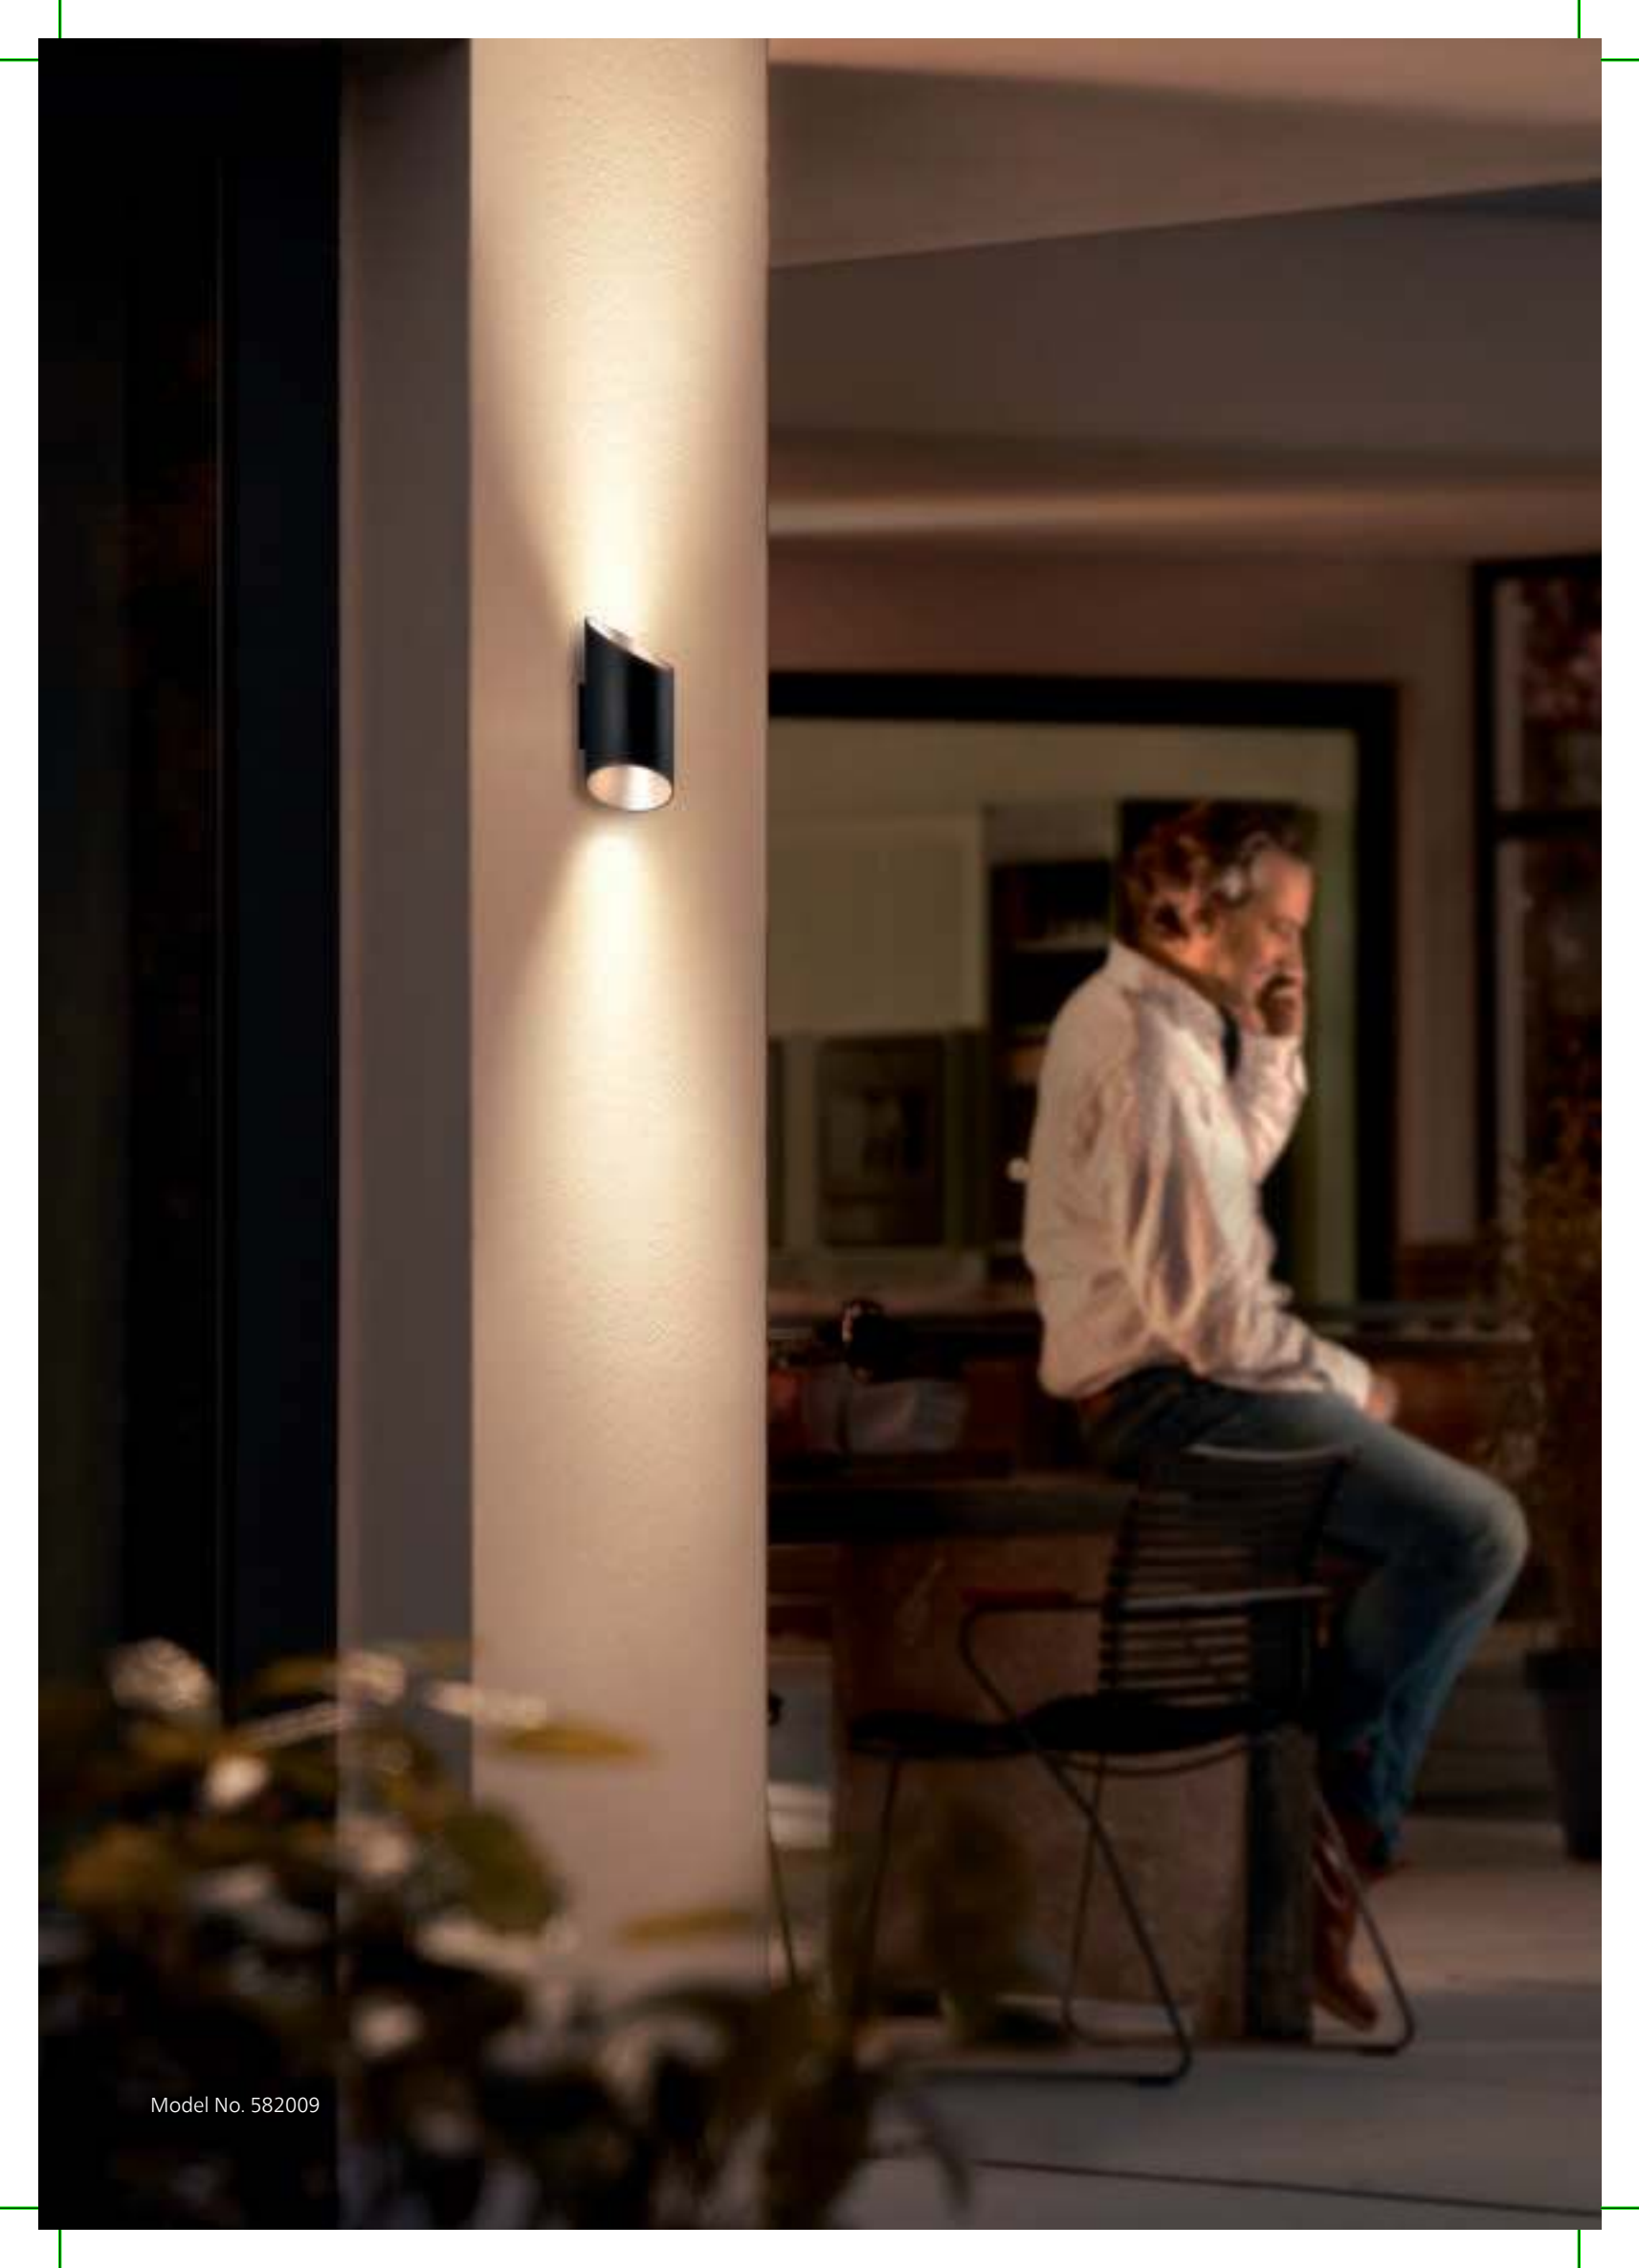

Model No. 582009