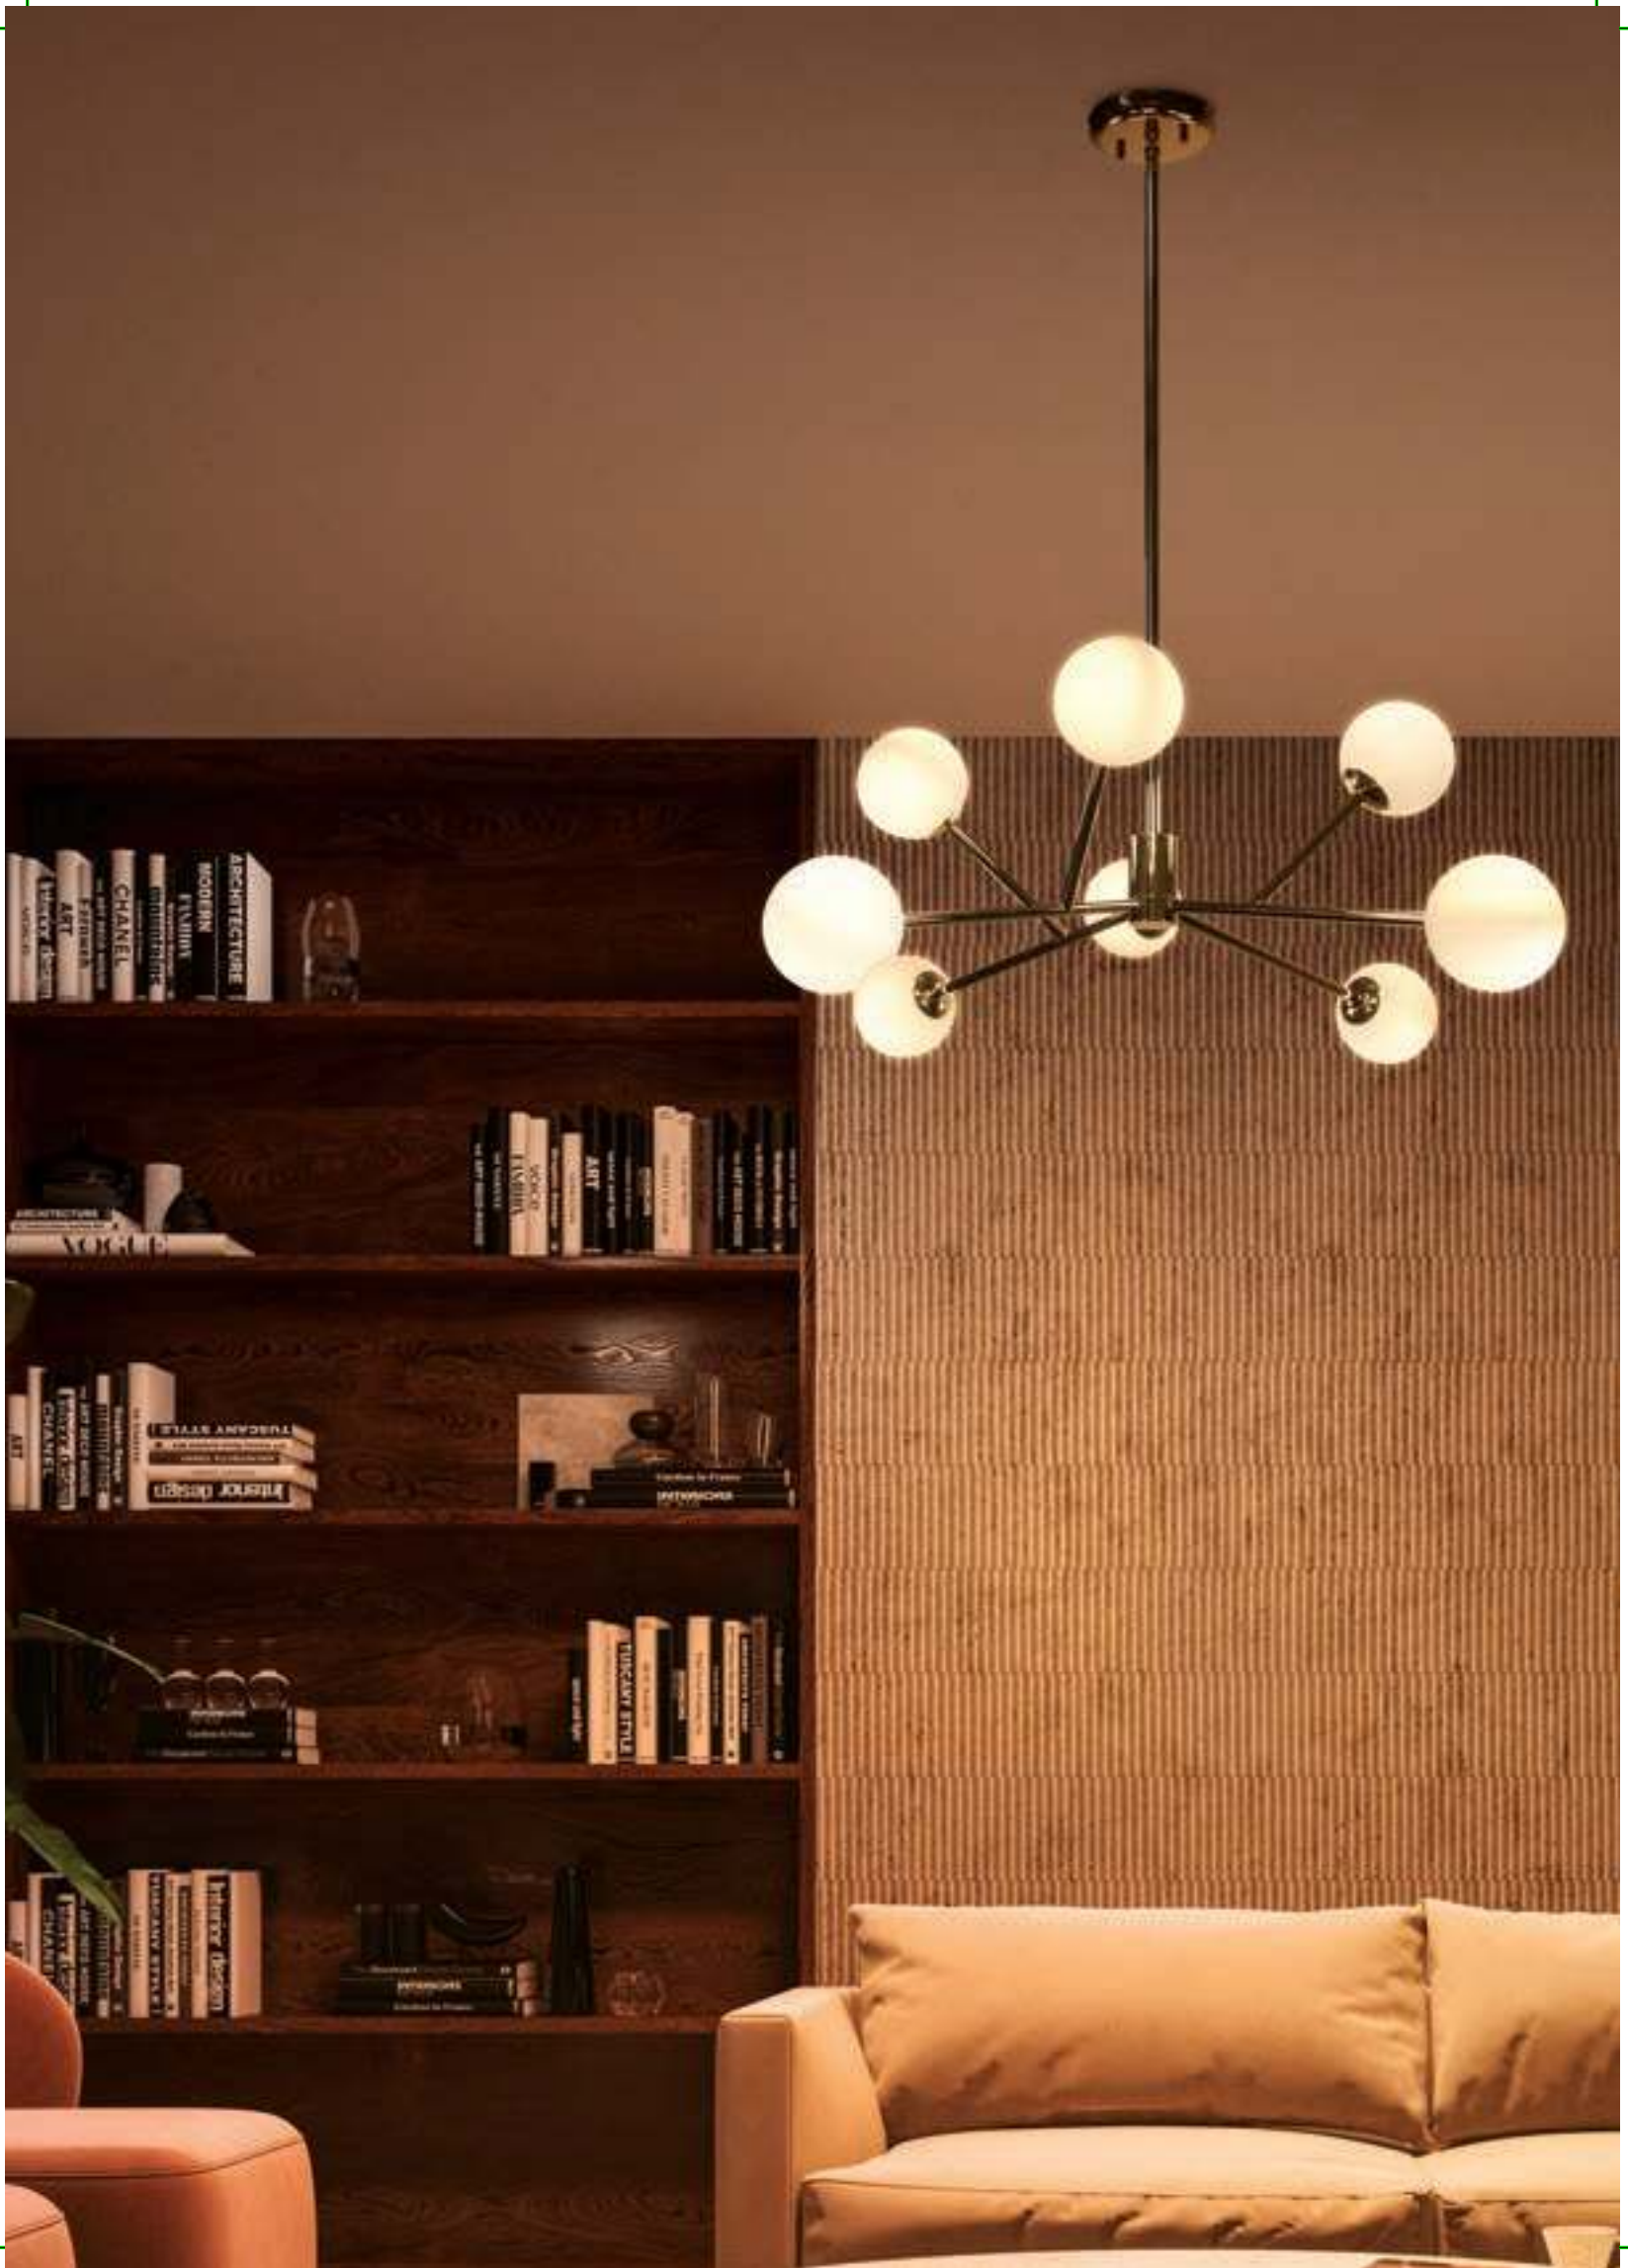

PHILIPS

Home lighting

Philips Home lighting

COLLECTION **2024**

A living room interior featuring a sofa with several pillows and a textured wall. The scene is dimly lit, with a warm, ambient glow. The sofa is light-colored and has several pillows in shades of orange, brown, and white. A dark, textured blanket is draped over the sofa. The wall behind the sofa has a vertical, ribbed texture. The overall atmosphere is cozy and inviting.