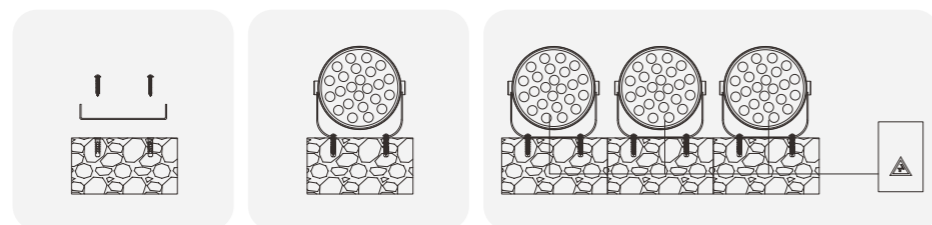

INSTALLATION DIAGRAM