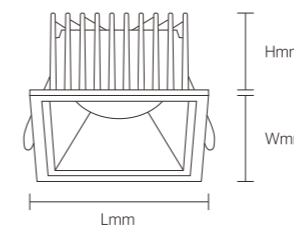

XZSA08

Frame Color