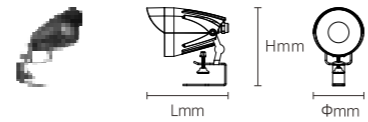

OUTDOOR SPOT LIGHT

MXSA03

Model No.	W	V	lm	LxHxØ [mm] LxWxH [mm] ØxH [mm]	Material	Installation
OS75121	1W	DC24V	80lm	Φ43x87x99mm	Aluminum	Fixed installation /
OS75122	3W	DC24V	240lm	Φ43x87x99mm	Aluminum	Fixed installation /

Model No.	W	V	lm	LxHxØ [mm] LxWxH [mm] ØxH [mm]	Material	Installation
OS75123	6W	DC24V	480lm	Φ65x117x123mm	Aluminum	Fixed installation /

Model No.	W	V	lm	LxHxØ [mm] LxWxH [mm] ØxH [mm]	Material	Installation
OS75124	12W	DC24V	960lm	Φ85x133x132mm	Aluminum	Fixed installation /

INSTALLATION DIAGRAM

OUTDOOR SPOT LIGHT

RLSA02

Model No.	W	V	lm	LxHxØ [mm] LxWxH [mm] ØxH [mm]	Material	Installation
OS77104	12W	DC24V/AC220-240V	1080lm	201x104x75mm	Aluminum	Fixed installation /

INSTALLATION DIAGRAM