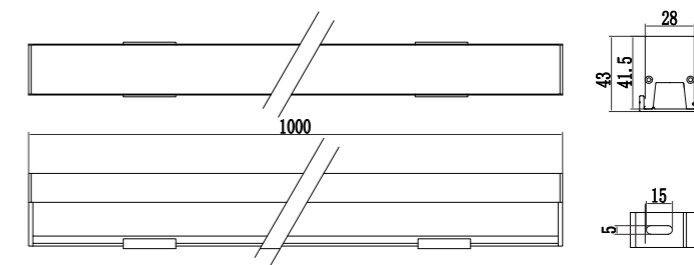

DIMENSIONS(mm)