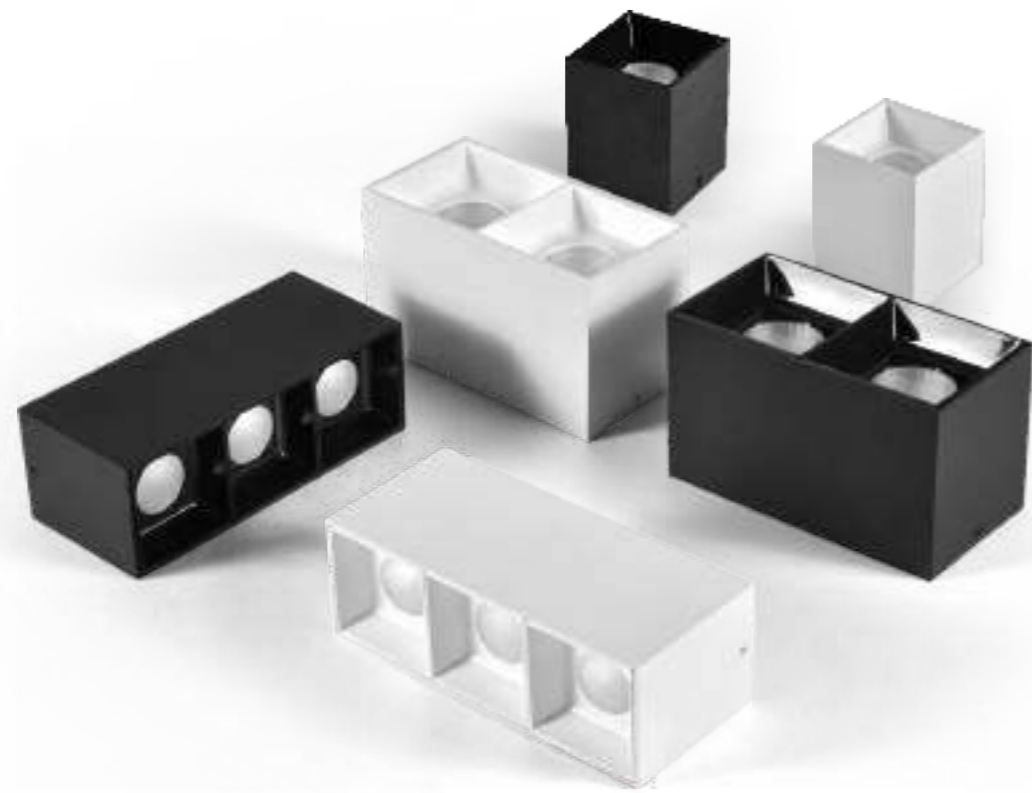

LED SPOTLIGHT

TSA16