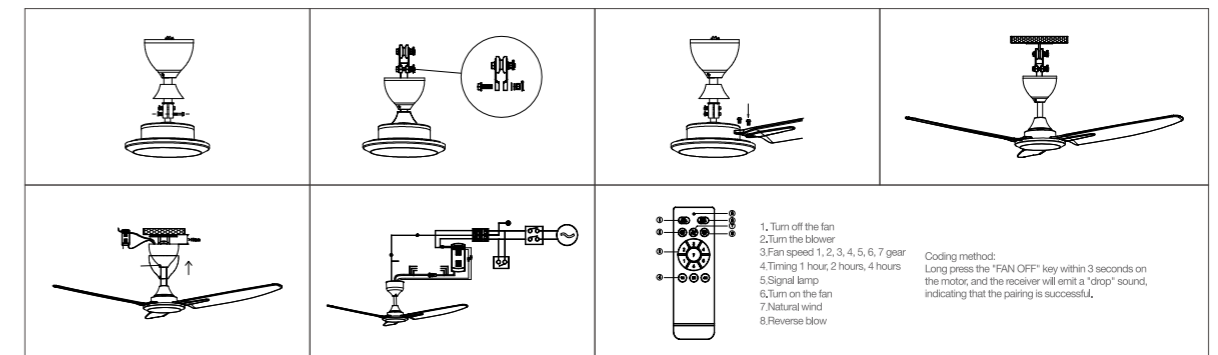

INSTALLATION DIAGRAM