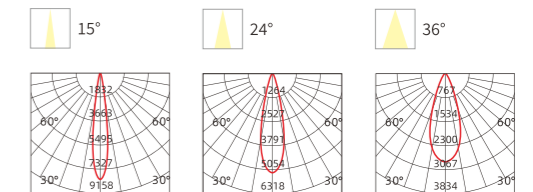

INSTALLATION DIAGRAM

LED SPOTLIGHT

TSA05

Frame Color

Materials of Housing: **Aluminum**
Materials of Optics: **PC**

Model No.	W	V	lm	Beam Angle (mm)	LxHxØ [mm] LxWxH [mm] ØxH [mm]	Material	Mounting	Quantity
OS13033	9W	AC220-240V	630lm	Φ55mm	Φ62x80mm	Aluminum	Recessed	50
OS13034	12W	AC220-240V	840lm	Φ65mm	Φ72x90mm	Aluminum	Recessed	50
OS13035	18W	AC220-240V	1260lm	Φ75mm	Φ82x100mm	Aluminum	Recessed	30