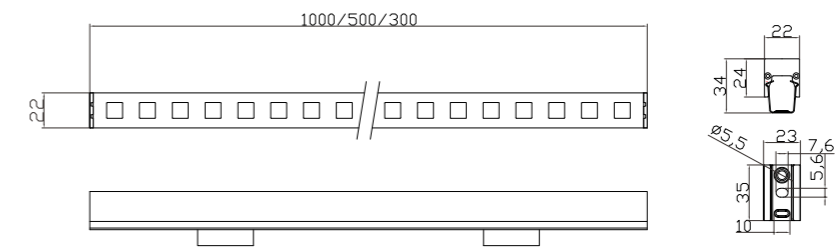

JSSA03

DIMENSIONS(mm)

Model No.	W	V	lm	LxHxØ [mm] LxWxH [mm] ØxH [mm]	Material	Installation
OS72003	12W	DC24V	480lm	1000x34x22mm	Aluminum+Glass	Fixed installation /

LINEAR LIGHT

JSSA04

DIMENSIONS(mm)

Model No.	W	V	lm	LxHxØ [mm] LxWxH [mm] ØxH [mm]	Material	Installation
OS72004	12W	DC24V	840lm	1000x55.9x51mm	Aluminum	Fixed installation /