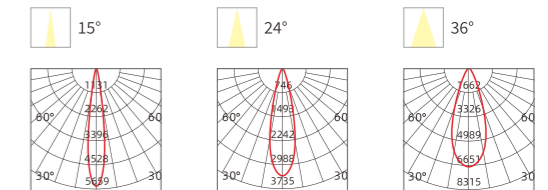

LED TRACK LIGHT

W TSA03

Body Color

Materials of Housing: **Aluminum**
Materials of Optics: **PC**

Model No.	POLE	W	V	lm	LxHxØ [mm] LxWxH [mm] ØxH [mm]			
OS14021/OS14017	3/2	10W	AC220-240V	800lm	Φ50x130mm	Aluminum	Track	30
OS14022/OS14018	3/2	20W	AC220-240V	1600lm	Φ62x154mm	Aluminum	Track	20
OS14023/OS14019	3/2	30W	AC220-240V	2400lm	Φ72x170mm	Aluminum	Track	12
OS14024/OS14020	3/2	40W	AC220-240V	3200lm	Φ80x175mm	Aluminum	Track	9

INSTALLATION DIAGRAM

1. Cut off the electricity
2. Fix the truck in the ceiling
3. Connecting cables with truck
4. Align adapter with track slot, rotate 90° until click
5. Lock the snap and adjust the lamp to proper position

LED TRACK LIGHT

W TSA04

Body Color

Materials of Housing: **Aluminum**
Materials of Optics: **PC**

Model No.	POLE	W	V	lm	LxHxØ [mm] LxWxH [mm] ØxH [mm]			
OS14031/OS14025	3/2	12W	AC220-240V	960lm	Φ51xL120mm	Aluminum	Track	36
OS14032/OS14026	3/2	15W	AC220-240V	1200lm	Φ51xL145mm	Aluminum	Track	36
OS14033/OS14027	3/2	25W	AC220-240V	2000lm	Φ61xL150mm	Aluminum	Track	24
OS14034/OS14028	3/2	30W	AC220-240V	2400lm	Φ71xL170mm	Aluminum	Track	24
OS14035/OS14029	3/2	35W	AC220-240V	2800lm	Φ80xL180mm	Aluminum	Track	12
OS14036/OS14030	3/2	40W	AC220-240V	3200lm	Φ92xL180mm	Aluminum	Track	12

INSTALLATION DIAGRAM

1. Cut off the electricity
2. Fix the truck in the ceiling
3. Connecting cables with truck
4. Align adapter with track slot, rotate 90° until click
5. Lock the snap and adjust the lamp to proper position