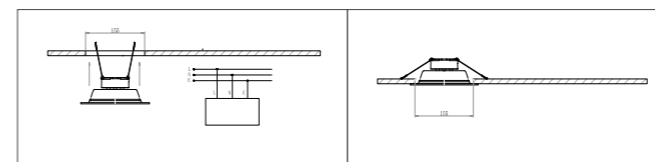

INSTALLATION DIAGRAM

INSTALLATION DIAGRAM

FLOODLIGHT

Product Features

- Ultra-clear tempered glass to increase uniformity
- Compact and slim design reduces windage
- Luminous efficacy: 130lm/W
- Beam angles: 60°, 90° & 120° symmetric
- Available in a wide range of wattages to meet most application requirements