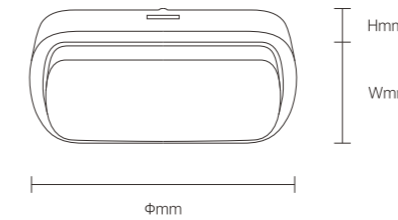

Body Color

Materials of Housing: **ABS**
Materials of Optics: **PC**