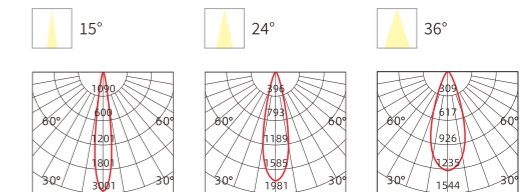

Frame Color

Materials of Housing: **Aluminum**
Materials of Optics: **PC**

Model No.	W	V	lm	Beam Angle (°)	LxHxφ [mm] LxWxH [mm] φxH [mm]	Material	Installation	Quantity
OS13052	8W	AC220-240V	640lm	φ55mm	φ62x80mm	Aluminum	Recessed	30
OS13087	12W	AC220-240V	960lm	φ75mm	φ83x93mm	Aluminum	Recessed	30