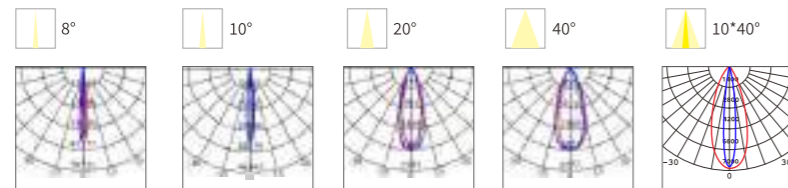

INSTALLATION DIAGRAM

LINEAR WALL WASHER

LSSA02

DIMENSIONS(mm)

Model No.	W	V	lm	LxHx∅ [mm] LxWxH [mm] ∅xH [mm]	Material	Installation	
OS71004	48W	DC24V/AC220-240V	3840lm	1000x82x43mm	Aluminum	Fixed installation	/
OS71005	54W	DC24V/AC220-240V	4320lm	1000x82x43mm	Aluminum	Fixed installation	/