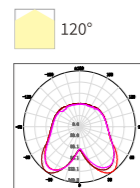

Model No.	W	V	lm	LxHxØ [mm] LxWxH [mm] ØxH [mm]	Material	Installation
OS78118	10W	AC220-240V	480lm	Φ160x800mm	Aluminum	Fixed installation 1