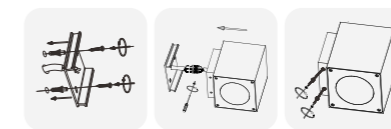

INSTALLATION DIAGRAM