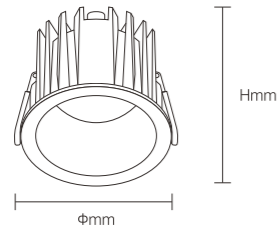

XZSA08

Frame Color