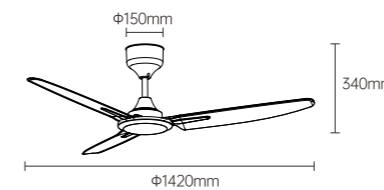

YZSP02

IP20

Body Color

WG WH
BLADE MAIN

Model No.: LV11005
Product size: 56 inch
Fan leaves: 3-leaf-ABS, wood grain
Electrical machinery: 40W-low voltage DC
Lamp: No
Control mode: Wireless IR Remote Controller
Function: Forward and reverse rotation with 14 gears (Forward rotation with 7 gears and reverse rotation with 7 gears), max rotation speed 245rpm
Installation method: Lifting hook, hanging rod 250mm
PCS/CTN: 2