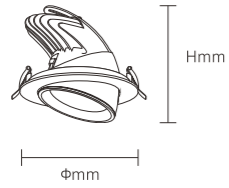

LED SPOTLIGHT

TSA09

Frame Color

Materials of Housing: **Aluminum**
Materials of Optics: **PC**

Model No.	W	V	PF	lm		LxHxØ [mm] LxWxH [mm] Ø xH [mm]			
OS13048	10W	AC220-240V	≥0.5	650lm	Φ80mm	Φ90x70mm	Aluminum + PC	Recessed	36
OS13049	20W	AC220-240V	≥0.5	1400lm	Φ100mm	Φ115x95mm	Aluminum + PC	Recessed	24
OS13050	30W	AC220-240V	≥0.9	2250lm	Φ125mm	Φ135x110mm	Aluminum + PC	Recessed	18
OS13051	40W	AC220-240V	≥0.9	3000lm	Φ150mm	Φ175x130mm	Aluminum + PC	Recessed	12

INSTALLATION DIAGRAM

1. Turn off the power supply
2. Cut the ceiling according to product ceiling cut out diameter size
3. Connect the lamp's cable to the main power supply
4. Fixed the lamp
5. The Lamp is ready to operate