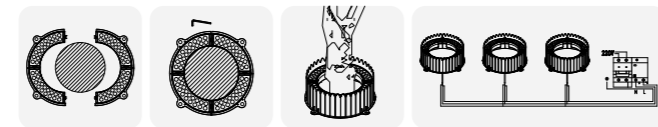

INSTALLATION DIAGRAM

Circular Pattern

Square Combination

OUTDOOR SPOT LIGHT

FZSA03

Model No.	W	V	lm	LxHxØ [mm] LxWxH [mm] ØxH [mm]	Material	Installation
OS75106	48W	AC220-240V	3360lm	Φ240x275x240mm	Aluminum	Fixed installation /