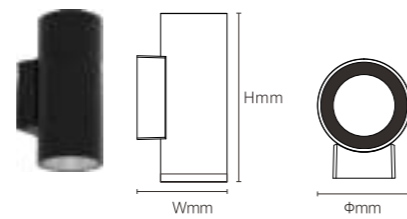

Model No.	W	V	lm	LxHxΦ [mm] LxWxH [mm] ΦxH [mm]	Material	Installation

OS77003   20W   AC220-240V   1800lm   Φ90x169x115mm   Aluminum   Fixed installation   /

Model No.	W	V	lm	LxHxΦ [mm] LxWxH [mm] ΦxH [mm]	Material	Installation

OS77004   2x10W   AC220-240V   1800lm   Φ90x210x115mm   Aluminum   Fixed installation   /