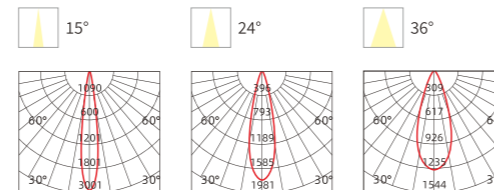

LED SPOTLIGHT

TSA10

Frame Color

Materials of Housing: **Aluminum**
Materials of Optics: **PC**

Model No.	W	V	lm		LxHxØ [mm] LxWxH [mm] ØxH [mm]			
OS13059	8W	AC220-240V	640lm	56x56mm	62x62x80mm	Aluminum	Recessed	30
OS13094	12W	AC220-240V	960lm	76x76mm	85x85x93mm	Aluminum	Recessed	30

INSTALLATION DIAGRAM

LED SPOTLIGHT

TSA10

Frame Color

Materials of Housing: **Aluminum**
Materials of Optics: **PC**

Model No.	W	V	lm		LxHxØ [mm] LxWxH [mm] ØxH [mm]			
OS13066	2x8W	AC220-240V	1280lm	106x56mm	115x62x80mm	Aluminum	Recessed	20
OS13101	2x12W	AC220-240V	1920lm	151x76mm	159x85x93mm	Aluminum	Recessed	20

INSTALLATION DIAGRAM