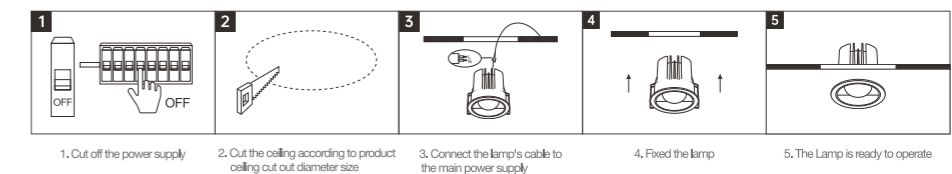

INSTALLATION DIAGRAM