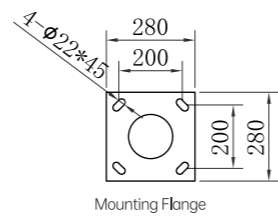

LXSA011

Model No.	W	V	lm	LxHxØ [mm] LxWxH [mm] ØxH [mm]	Material	Installation

OS78011	30W	AC220-240V	2400lm	Φ 700x3500mm	Galvanized steel Aluminum	Fixed installation /