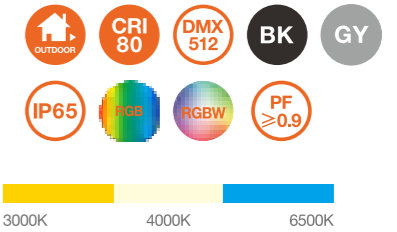

INSTALLATION DIAGRAM

Circular Pattern

Square Combination

OUTDOOR SPOT LIGHT

FZSA03

Model No.	W	V	lm	LxHxØ [mm] LxWxH [mm] ØxH [mm]	Material	Installation
OS75106	48W	AC220-240V	3360lm	Φ240x275x240mm	Aluminum	Fixed installation /