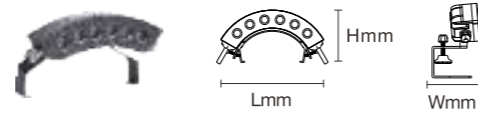

OUTDOOR SPOT LIGHT

MXSA01

Model No.	W	V	lm	LxHxØ [mm] LxWxH [mm] ØxH [mm]	Material	Installation	
OS75111	3W	DC24V	240lm	154x85x49mm	Aluminum	Fixed installation	/
OS75112	6W	DC24V	480lm	154x85x49mm	Aluminum	Fixed installation	/