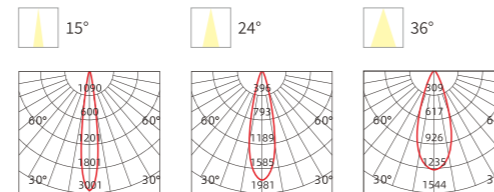

LED SPOTLIGHT

TSA10

Frame Color

Materials of Housing: **Aluminum**
Materials of Optics: **PC**

Model No.	W	V	lm		LxHxØ [mm] LxWxH [mm] ØxH [mm]			
OS13073	8x3W	AC220-240V	1920lm		170x62x80mm	Aluminum	Recessed	20
OS13108	12x3W	AC220-240V	2880lm		224x76mm 232x85x93mm	Aluminum	Recessed	20

INSTALLATION DIAGRAM

LED SPOTLIGHT

TSA08

Frame Color

Materials of Housing: **Aluminum**
Materials of Optics: **PC**

Model No.	W	V	PF	lm		LxHxØ [mm] LxWxH [mm] ØxH [mm]			
OS13045	15W	AC220-240V	≥0.5	1050lm		Φ75mm Φ90x95mm	Aluminum	Recessed	36
OS13046	24W	AC220-240V	≥0.5	1800lm		Φ95mm Φ110x105mm	Aluminum	Recessed	24
OS13047	33W	AC220-240V	≥0.9	2640lm		Φ115mm Φ130x123mm	Aluminum	Recessed	18

INSTALLATION DIAGRAM