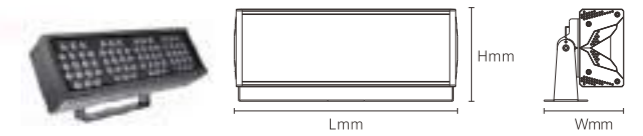

SPOT LIGHT

BHSA05

Model No.	W	V	lm	LxHxØ [mm] LxWxH [mm] ØxH [mm]	Material	Installation

OS75058	48W	DC24V/AC220-240V	3840lm	146x177x109mm	Aluminum	Fixed installation /
OS75059	54W	DC24V/AC220-240V	4320lm	146x177x109mm	Aluminum	Fixed installation /

Model No.	W	V	lm	LxHxØ [mm] LxWxH [mm] ØxH [mm]	Material	Installation

OS75060	72W	DC24V	5760lm	175x207x112mm	Aluminum	Fixed installation /

Model No.	W	V	lm	LxHxØ [mm] LxWxH [mm] ØxH [mm]	Material	Installation

OS75061	100W	DC24V	8000lm	332x190x154mm	Aluminum	Fixed installation /

SPOT LIGHT

BHSA05

Model No.	W	V	lm	LxHxØ [mm] LxWxH [mm] ØxH [mm]	Material	Installation

OS75062	150W	DC24V/AC220-240V	12000lm	460x190x164mm	Aluminum	Fixed installation /

Model No.	W	V	lm	LxHxØ [mm] LxWxH [mm] ØxH [mm]	Material	Installation

OS75063	200W	DC24V/AC220-240V	16000lm	580x190x154mm	Aluminum	Fixed installation /

Model No.	W	V	lm	LxHxØ [mm] LxWxH [mm] ØxH [mm]	Material	Installation

OS75064	300W	DC24V/AC220-240V	24000lm	460x353x144mm	Aluminum	Fixed installation /

Model No.	W	V	lm	LxHxØ [mm] LxWxH [mm] ØxH [mm]	Material	Installation

OS75065	400W	DC24V/AC220-240V	32000lm	648x342x259mm	Aluminum	Fixed installation /