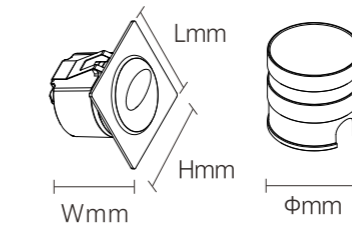

Model No.	W	V	lm	Beam Angle	LxHxØ [mm] LxWxH [mm] ØxH [mm]	Material	Installation

OS77021   3W   AC220-240V   65lm   40°   Φ66mm 75x75x59mm   Aluminum   Fixed installation   /

40°