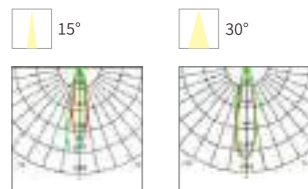

Model No.	W	V	lm	LxHxØ [mm] LxWxH [mm] ØxH [mm]	Material	Installation
OS75123	6W	DC24V	480lm	Φ65x117x123mm	Aluminum	Fixed installation /

Model No.	W	V	lm	LxHxØ [mm] LxWxH [mm] ØxH [mm]	Material	Installation
OS75124	12W	DC24V	960lm	Φ85x133x132mm	Aluminum	Fixed installation /