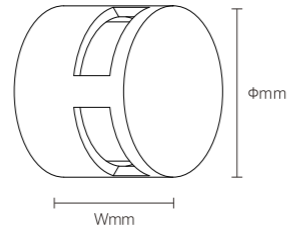

OUTDOOR WALL LIGHT

ZRSA10