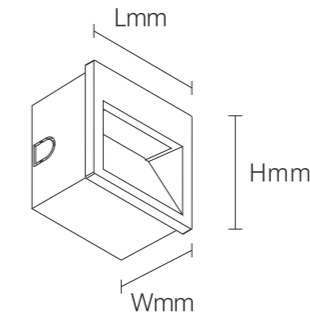

STEP LIGHT

ZRSA17

Model No.	W	V	lm						

OS77022   3W   AC220-240V   20lm   45x62mm   75x75x32mm   Aluminum   Fixed installation   /

ZRSA18

Model No.	W	V	lm						

OS77023   3W   AC220-240V   20lm   45x62mm   Φ75x32mm   Aluminum   Fixed installation   /

STEP LIGHT

ZRSA19

Model No.	W	V	lm						

OS77024   3W   AC220-240V   84lm   100x100mm   106x106x72mm   Aluminum   Fixed installation   /

ZRSA20

Model No.	W	V	lm						

OS77025   3W   AC220-240V   84lm   103x66mm   109x72x73mm   Aluminum   Fixed installation   /