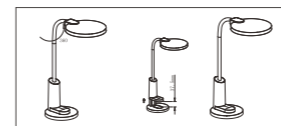

Model No.	DIMMABLE	W	V	lm	LxHxØ [mm] LxWxH [mm] ØxH [mm]	Material	Notes

OS40066 Stepless dim 8W AC220-240V 300lm 150x120x660mm ABS+ silicone /