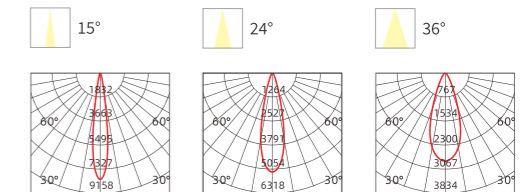

LED SPOTLIGHT

TSA06

Frame Color

Waterproof
Materials of Housing: Aluminum
Materials of Optics: PC

Model No.	W	V	lm	Beam Angle (°)	LxHxØ [mm] LxWxH [mm] ØxH [mm]	Material	Mounting	Life (h)
OS13036	7W	AC220-240V	455lm	15°	Φ65x92mm	Aluminum	Recessed	36
OS13037	12W	AC220-240V	840lm	24°	Φ76mm Φ85x98mm	Aluminum	Recessed	36
OS13038	18W	AC220-240V	1350lm	36°	Φ96mm Φ105x113mm	Aluminum	Recessed	24

INSTALLATION DIAGRAM

LED SPOTLIGHT

TSA07

Frame Color

Materials of Housing: Aluminum
Materials of Optics: PC

Model No.	W	V	lm	Beam Angle (°)	LxHxØ [mm] LxWxH [mm] ØxH [mm]	Material	Mounting	Life (h)
OS13039	7W	AC220-240V	455lm	15°	Φ55mm Φ62x84mm	Aluminum	Recessed	36
OS13040	12W	AC220-240V	840lm	24°	Φ76mm Φ84x106mm	Aluminum	Recessed	36
OS13041	20W	AC220-240V	1500lm	36°	Φ95mm Φ110x127mm	Aluminum	Recessed	24

INSTALLATION DIAGRAM