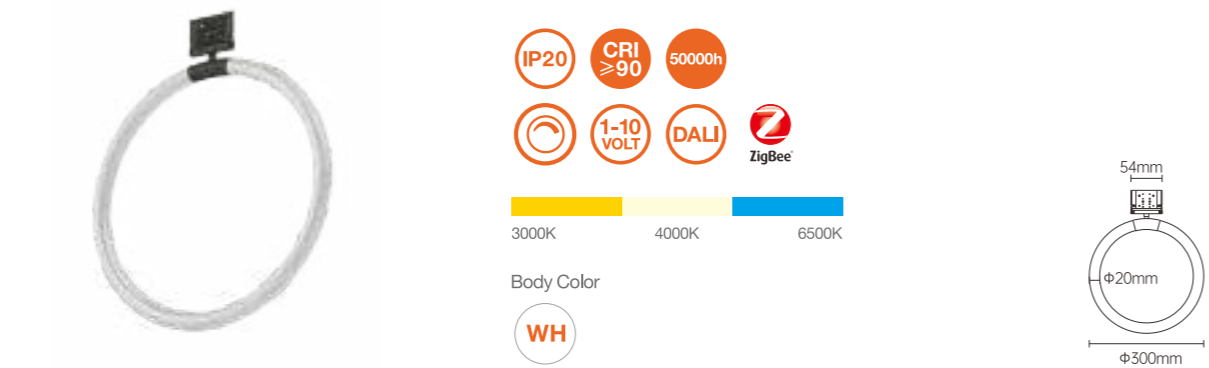

360°

HTSA01 SUSPENSION WIRE-CIRCLE

Model No.	W	V	lm	LxHx∅ [mm] LxWxH [mm] ∅xH [mm]			
OS21016	12W	DC24V	420lm	∅300mm	Acrylic+Gas-phase silica gel	Track	12

360°

HTSA02 MAGNETIC SERIES

Product Features

There are three types of guide rails available, including the embedded putty style, the embedded splint style, and the surface-mounted style, which are suitable for various types of ceilings. There are a large number of lamp styles, which can meet the lighting needs of various spaces. With a four-wire design, it can be matched with various wired and wireless control systems.