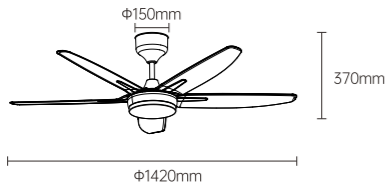

Body Color

Model No.: OS22003
Product size: 56 inch
Fan leaves: 5-leaf-ABS
Electrical machinery: 40W-low voltage DC
Lamp: 24W
Control mode: Wireless IR Remote Controller
Function: Forward and reverse rotation with 14 gears (Forward rotation with 7 gears and reverse rotation with 7 gears), max rotation speed 220rpm
Installation method: Lifting hook, hanging rod 250mm
PCS/CTN: 2