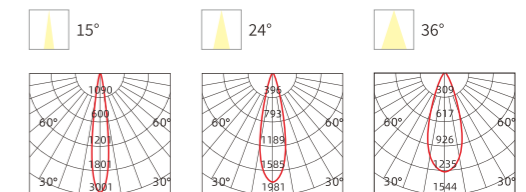

INSTALLATION DIAGRAM

LED SPOTLIGHT

TSA02

LED SPOTLIGHT

TSA02

Frame Color

Materials of Housing: **Aluminum**
Materials of Optics: **PMMA**

Model No.	W	V	lm	Beam Angle (mm)	LxHxΦ [mm] LxWxH [mm] ΦxH [mm]	Material	Installation	Depth
OS13013	7W	AC220-240V	525lm	Φ56mm	Φ63x70mm	Aluminum	Recessed	64
OS13014	9W	AC220-240V	675lm	Φ75mm	Φ85x86mm	Aluminum	Recessed	64
OS13015	12W	AC220-240V	900lm	Φ75mm	Φ85x86mm	Aluminum	Recessed	48
OS13016	24W	AC220-240V	1800lm	Φ90mm	Φ108x110mm	Aluminum	Recessed	26