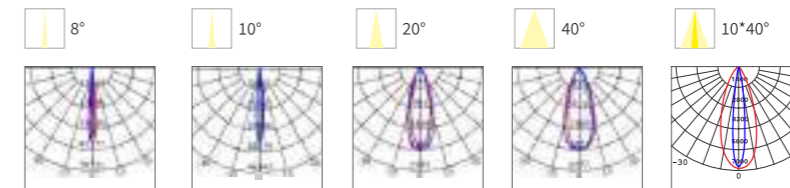

LINEAR WALL WASHER

LSSA02

DIMENSIONS(mm)

Model No.	W	V	lm	LxHx∅ [mm] LxWxH [mm] ∅xH [mm]	Material	Installation	
OS71006	72W	DC24V/AC220-240V	5760lm	1000x132x73mm	Aluminum	Fixed installation	/

LINEAR WALL WASHER