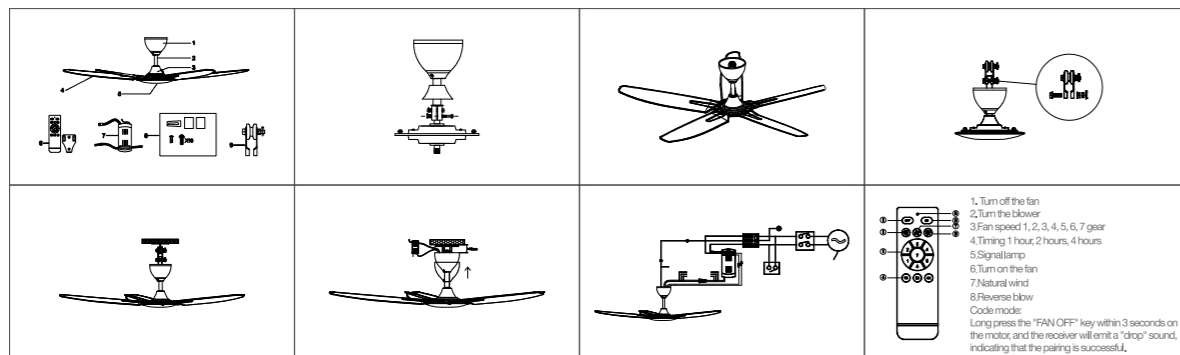

LED FAN LIGHT

YZSP03

Body Color

Model No.: OS22002
Product size: 56 inch
Fan leaves: 5-leaf-ABS
Electrical machinery: 40W-low voltage DC
Lamp: 36W
Control mode: Wireless IR Remote Controller
Function: Forward and reverse rotation with 14 gears (Forward rotation with 7 gears and reverse rotation with 7 gears), max rotation speed 220rpm
Installation method: Lifting hook, hanging rod 250mm
PCS/CTN: 2

YZSP03

Body Color

Model No.: OS22003
Product size: 56 inch
Fan leaves: 5-leaf-ABS
Electrical machinery: 40W-low voltage DC
Lamp: 24W
Control mode: Wireless IR Remote Controller
Function: Forward and reverse rotation with 14 gears (Forward rotation with 7 gears and reverse rotation with 7 gears), max rotation speed 220rpm
Installation method: Lifting hook, hanging rod 250mm
PCS/CTN: 2

YZSP04

Body Color

Model No.: OS22004
Product size: 30 inch
Fan leaves: 3-leaf-ABS
Electrical machinery: 36W-low voltage DC
Lamp: 12W
Control mode: Wireless IR Remote Controller
Function: Forward and reverse rotation with 14 gears (Forward rotation with 7 gears and reverse rotation with 7 gears), max rotation speed 300rpm
Installation method: Lifting hook, hanging rod 250mm
PCS/CTN: 2

INSTALLATION DIAGRAM