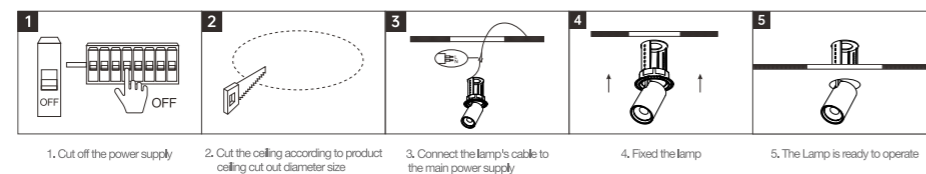

INSTALLATION DIAGRAM

LED DOWNLIGHT

Product Features

It can be adjusted horizontally by 355° and vertically by 35°. It has an excellent wall washing effect, with no stray light, and the luminous efficacy is as high as 90lm/w. Three beam angles of 15°, 24°, and 36° are available for selection. With high constant current precision, the lamp has no stroboscopic phenomenon. The products are available in circular shape, single-head grille, double-head grille, and three-head grille. It can achieve 0-10V, triac, Zigbee, and Dali dimming.