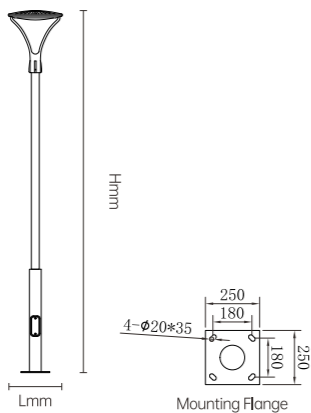

LXSA08

Model No.	W	V	lm	LxHxØ [mm] LxWxH [mm] ØxH [mm]	Material	Installation	

OS78008 30W AC220-240V 2400lm φ520x3500mm Galvanized steel Aluminum Fixed installation /