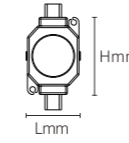

YTSP02

Model No.	W	V	lm	LxHxØ [mm] LxWxH [mm] ØxH [mm]			
OS75004	0.72W	DC24V	21lm	30x35mm	ABS+Polycarbonate	Fixed installation	1