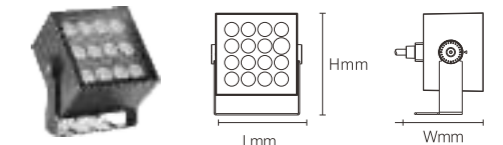

Model No.	W	V	lm	LxHxØ [mm] LxWxH [mm] ØxH [mm]	Material	Installation

OS75054	12W	DC24V/AC220-240V	960lm	96x124x94mm	Aluminum	Fixed installation /
OS75055	18W	DC24V/AC220-240V	1440lm	96x124x94mm	Aluminum	Fixed installation /