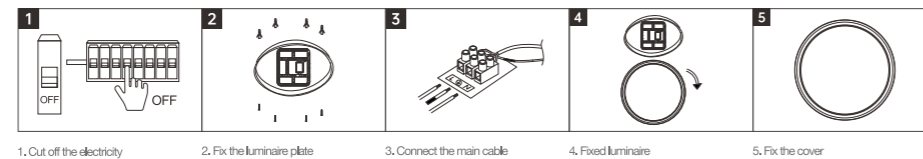

INSTALLATION DIAGRAM