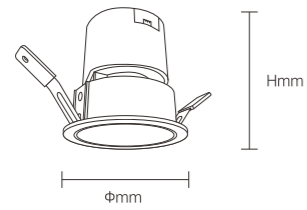

TSA17

Frame Color

Materials of Housing: **Aluminum**
Materials of Optics: **PC**

Model No.	W	V	lm		LxHxΦ [mm] LxWxH [mm] ΦxH [mm]			
OS13230	12W	AC220-240V	840lm		Φ88x85mm	Aluminum	Recessed	60