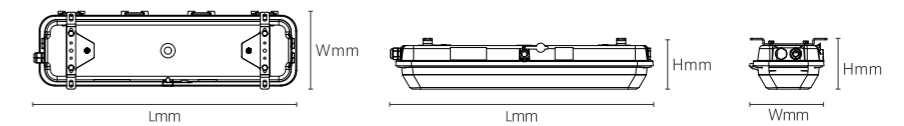

LED EXPLOSION PROOF LUMINAIRES

GLSA11

6500K

Model No.	W	V	lm	⌀ (mm)	LxHx⌀ [mm] LxWxH [mm] ⌀xH [mm]	Material	Mounting	Accessories
OS40244	60W-400W	AC200-250V	8400lm-56000lm(±5%)	/	Φ 270x129mm	Aluminum	Wall / Ceiling	/
OS40244	60W-400W	AC200-250V	8400lm-56000lm(±5%)	/	Φ 370x200mm	Aluminum	Wall / Ceiling	/
OS40244	60W-400W	AC200-250V	8400lm-56000lm(±5%)	/	Φ 480x241mm	Aluminum	Wall / Ceiling	/

INSTALLATION DIAGRAM

LED EXPLOSION PROOF LUMINAIRES

GLSA12

7000-8000K

Model No.	W	V	lm	⌀ (mm)	LxHx⌀ [mm] LxWxH [mm] ⌀xH [mm]	Material	Mounting	Accessories
OS40245	20W-60W	AC120-277V	2800lm-84000lm(±5%)	/	711x206.5x140.5mm	FRP	Wall / Ceiling	/
OS40245	20W-60W	AC120-277V	2800lm-84000lm(±5%)	/	1311x206.5x140.5mm	FRP	Wall / Ceiling	/

INSTALLATION DIAGRAM