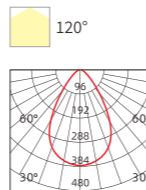

HTSA02 MAGNETIC LIGHT FLOOD LIGHT

Body Color

Model No.	W	V	lm	LxHxØ [mm] LxWxH [mm] ØxH [mm]			
OS21030	12W	DC48V	800lm	300x22.5x43mm	Aluminum+PC	Track	30

Materials of Housing: **Aluminum**
Materials of Optics: **PMMA**

HTSA02 MAGNETIC LIGHT GRILLE

Body Color

Model No.	W	V	lm	LxHxØ [mm] LxWxH [mm] ØxH [mm]			
OS21032	12W	DC48V	1000lm	220x22.5x43mm	Aluminum+PC	Track	30

Materials of Housing: **Aluminum**
Materials of Optics: **PMMA**

HTSA02 MAGNETIC LIGHT FLOOD LIGHT

Body Color

Model No.	W	V	lm	LxHxØ [mm] LxWxH [mm] ØxH [mm]			
OS21031	24W	DC48V	2000lm	600x22.5x43mm	Aluminum+PC	Track	30

Materials of Housing: **Aluminum**
Materials of Optics: **PMMA**

HTSA02 MAGNETIC LIGHT GRILLE

Body Color

Model No.	W	V	lm	LxHxØ [mm] LxWxH [mm] ØxH [mm]			
OS21033	18W	DC48V	1700lm	345x22.5x43mm	Aluminum+PC	Track	30

Materials of Housing: **Aluminum**
Materials of Optics: **PMMA**