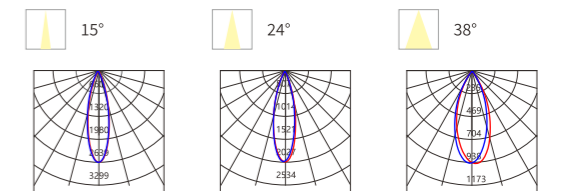

Model No.	W	V	lm	LxHxØ [mm] LxWxH [mm] ØxH [mm]	Icon	Icon	Icon
OS21004	5W	DC24V	350lm	Φ34x63mm	Aluminum alloy	Track	96
OS21005	7W	DC24V	490lm	Φ34x100mm	Aluminum alloy	Track	96
OS21006	12W	DC24V	840lm	Φ45x120mm	Aluminum alloy	Track	48