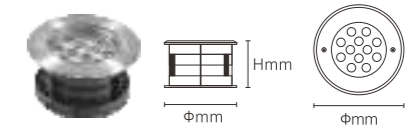

Model No.	W	V	lm	LxHxØ [mm] LxWxH [mm] ØxH [mm]	Nozzle hole			

OS73005	9W	DC24V	360LM	Φ120x90mm Φ115mm	Aluminum+Stainless steel	/	/	/

OS73006	12W	DC24V	480LM	Φ120x90mm Φ115mm	Aluminum+Stainless steel	/	/	/