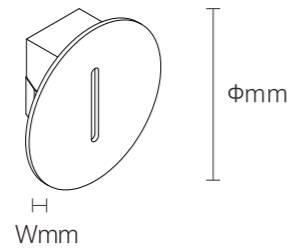

STEP LIGHT

ZRSA17

Model No.	W	V	lm						

OS77022   3W   AC220-240V   20lm   45x62mm   75x75x32mm   Aluminum   Fixed installation   /

ZRSA18

Model No.	W	V	lm						

OS77023   3W   AC220-240V   20lm   45x62mm   Φ75x32mm   Aluminum   Fixed installation   /

STEP LIGHT

ZRSA19

Model No.	W	V	lm						

OS77024   3W   AC220-240V   84lm   100x100mm   106x106x72mm   Aluminum   Fixed installation   /

ZRSA20

Model No.	W	V	lm						

OS77025   3W   AC220-240V   84lm   103x66mm   109x72x73mm   Aluminum   Fixed installation   /