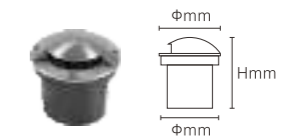

Model No.	W	V	lm	LxHxØ [mm] LxWxH [mm] ØxH [mm]	Nozzle hole	Material	Beam angle	Color
OS73018	6W	DC24V	120lm	φ120x115mm φ115mm	Aluminium alloy	/	/	/