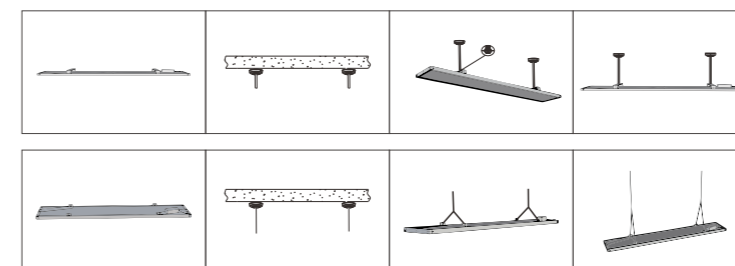

INSTALLATION DIAGRAM