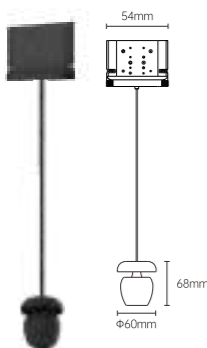

HTSA01 SUSPENSION WIRE-MUSHROOM