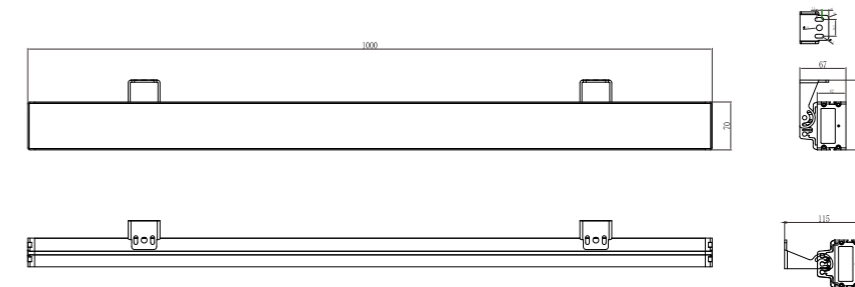

LINEAR WALL WASHER

LSSA03

DIMENSIONS(mm)

Model No.	W	V	lm	LxHx∅ [mm] LxWxH [mm] ∅xH [mm]	Material	Installation	Notes
OS71024	72W	DC24V	5040lm	1000x115x70mm	Aluminum	Fixed installation	/

LINEAR LIGHT

Product Features