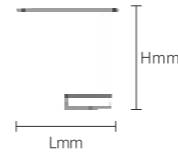

LED TABLE LIGHT

RSP01