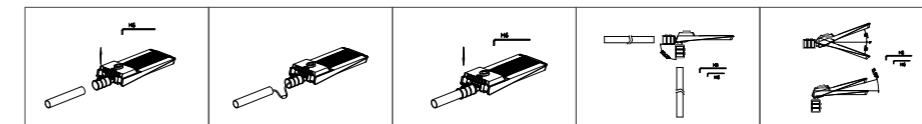

INSTALLATION DIAGRAM