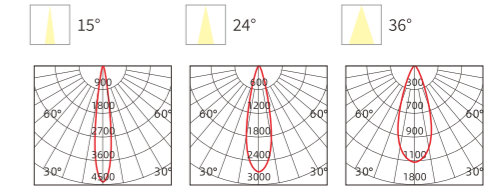

LINEAR GRILLE SPOTLIGHT

SSA04

Frame Color

Materials of Housing: Aluminum
Materials of Optics: PC

Model No.	W	V	lm		LxHxØ [mm] LxWxH [mm] ØxH [mm]			

OS19006   10W   AC170-277V   400lm   145x30mm   149x37x53mm   Aluminum   Recessed   48

LINEAR GRILLE SPOTLIGHT

SSA05

Frame Color

Materials of Housing: Aluminum
Materials of Optics: PC

Model No.	W	V	lm		LxHxØ [mm] LxWxH [mm] ØxH [mm]			

OS19008   10W   AC170-277V   550lm   148x36x64mm   Aluminum   Surface   30

SSA04

Frame Color

Materials of Housing: Aluminum
Materials of Optics: PC

Model No.	W	V	lm		LxHxØ [mm] LxWxH [mm] ØxH [mm]			

OS19007   20W   AC170-277V   800lm   280x30mm   284x37x53mm   Aluminum   Recessed   24

INSTALLATION DIAGRAM

1. Cut off the electricity
2. Mark and create mounting holes in the ceiling corresponding to the product dimensions
3. Connect the cables to the mains electricity
4. Securely mount the luminaire

SSA05

Frame Color

Materials of Housing: Aluminum
Materials of Optics: PC

Model No.	W	V	lm		LxHxØ [mm] LxWxH [mm] ØxH [mm]			

OS19009   20W   AC170-277V   1100lm   287x36x64mm   Aluminum   Surface   24

INSTALLATION DIAGRAM

1. Cut off the electricity
2. Mark and create mounting holes in the ceiling corresponding to the product dimensions
3. Connect the cables to the mains electricity
4. Securely mount the luminaire