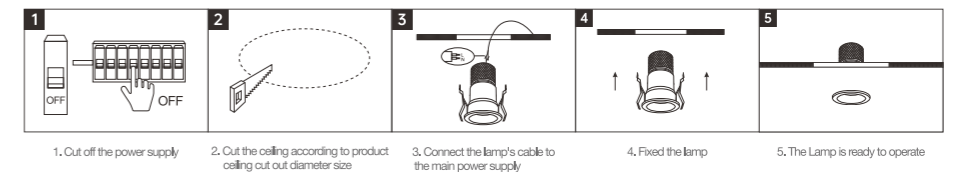

INSTALLATION DIAGRAM