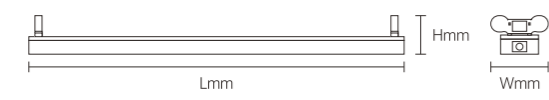

Model No.	V	LxHxØ [mm] LxWxH [mm] ØxH [mm]			
OS17025	AC220-240V	1230x70x58mm	Steel	Surface mounted	16
OS17025	AC220-240V	623x70x58mm	Steel	Surface mounted	16