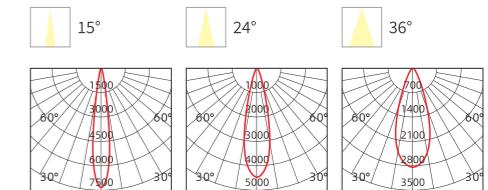

Materials of Housing: Aluminum
Materials of Optics: PC

Model No.	W	V	Im		LxHxØ [mm] LxWxH [mm] ØxH [mm]			
OS19005	20W	AC170-277V	800lm	234x26mm	236x30x42mm	Aluminum	Recessed	32