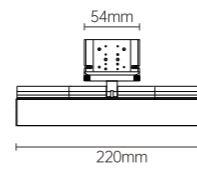

HTSA01 SINGLE-ROW GRILLE

Body Color

BK

Model No.	W	V	lm	LxHxØ [mm] LxWxH [mm] ØxH [mm]			
OS21008	12W	DC24V	840lm	220x22x116mm	Aluminum alloy	Track	48

Materials of Housing: Aluminum
Materials of Optics: PC