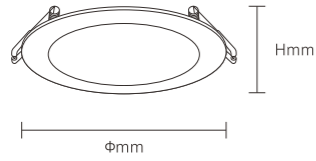

LED DOWNLIGHT

XZSP06

6W 9W 12W 18W

Frame Color

Materials of Housing: PP
Materials of Optics: PS

Model No.	W	V	lm		LxHxΦ [mm] LxWxH [mm] ΦxH [mm]			
OS12033	6W	AC220-240V	500lm		Φ115mm Φ128x25.5mm	PP	Recessed	20
OS12034	9W	AC220-240V	800lm		Φ130mm Φ146x25.5mm	PP	Recessed	10
OS12035	12W	AC220-240V	1180lm		Φ155mm Φ170x25.5mm	PP	Recessed	10
OS12036	18W	AC220-240V	1800lm		Φ210mm Φ224x25.5mm	PP	Recessed	10
OS12037	24W	AC220-240V	2600lm		Φ280mm Φ298x25.5mm	PP	Recessed	5
OS12038	/	/	/	/	Φ128x30mm	PP	surface-mounted frame	40
OS12191	/	/	/	/	Φ147x30mm	PP	surface-mounted frame	40
OS12039	/	/	/	/	Φ170x30mm	PP	surface-mounted frame	40
OS12040	/	/	/	/	Φ224x30mm	PP	surface-mounted frame	40

INSTALLATION DIAGRAM

1. Cut off the electricity 2. Cut the ceiling size 3. Connect the mains electricity 4. Fixed luminaire 5. Ready to use

LED DOWNLIGHT

XZSP06

6W 9W 12W 18W

Frame Color

Materials of Housing: PP
Materials of Optics: PS

Model No.	W	V	lm		LxHxΦ [mm] LxWxH [mm] ΦxH [mm]			
OS12041	6W	AC220-240V	540lm		115x115mm 128x128x25.5mm	PP	Recessed	20
OS12042	9W	AC220-240V	900lm		130x130mm 146x146x25.5mm	PP	Recessed	10
OS12043	12W	AC220-240V	1200lm		155x155mm 170x170x25.5mm	PP	Recessed	10
OS12044	18W	AC220-240V	1800lm		185x185mm 201.5x201.5x25.5mm	PP	Recessed	10
OS12045	24W	AC220-240V	2400lm		210x210mm 220.5x220.5x25.5mm	PP	Recessed	10
OS12046	/	/	/	/	128x128x30mm	PP	surface-mounted frame	40
OS12192	/	/	/	/	148x148x30mm	PP	surface-mounted frame	40
OS12047	/	/	/	/	170x170x30mm	PP	surface-mounted frame	40
OS12048	/	/	/	/	224x224x30mm	PP	surface-mounted frame	40

INSTALLATION DIAGRAM

1. Cut off the electricity 2. Cut the ceiling size 3. Connect the mains electricity 4. Fixed luminaire 5. Ready to use