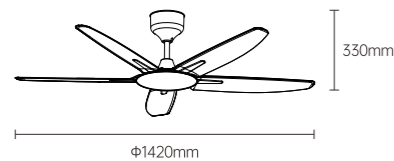

YZSP01

IP20

Body Color

WG WH
BLADE MAIN

Model No.: LV11003
Product size: 56 inch
Fan leaves: 5-leaf-ABS, wood grain
Electrical machinery: 40W-low voltage DC
Lamp: No
Control mode: Wireless IR Remote Controller
Function: Forward and reverse rotation with 14 gears (Forward rotation with 7 gears and reverse rotation with 7 gears), max rotation speed 220rpm
Installation method: Lifting hook, hanging rod 250mm
PCS/CTN: 2