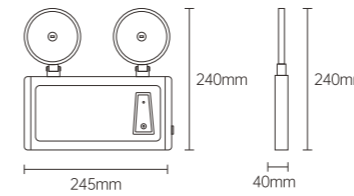

GHSI03

6500K

Model No.: OS23007
Power: LED 2pcs.3V/0.5W/5730;
Battery: Ni-Cd 1.2V;
Input voltage: AC220V-240V/50Hz ;
Recharging time: 24 hours;
Emergency time: 120mins;
Material: metal+ABS;
Emergency lumen: 55lm(±5%);
Working mode: non-maintained;
Installation: wall mounted;
Working mode: Non-Maintained;
Control type: Non-centralized control.
PCS/CTN: 30