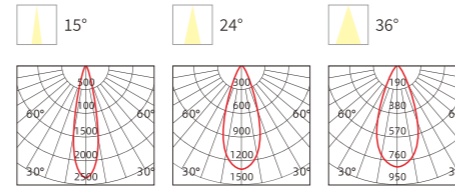

Materials of Housing: Aluminum
Materials of Optics: PC

Model No.	W	V	lm		LxHxØ [mm] LxWxH [mm] ØxH [mm]			

OS19006   10W   AC170-277V   400lm   145x30mm   149x37x53mm   Aluminum   Recessed   48