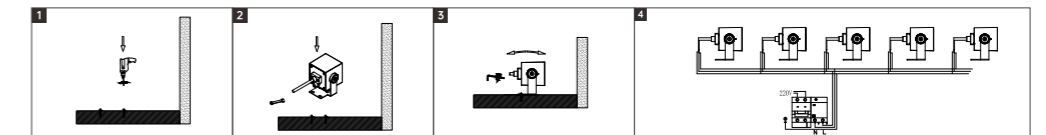

Model No.	W	V	lm	LxHxØ [mm] LxWxH [mm] ØxH [mm]	Material	Installation

OS75056	24W	DC24V/AC220-240V	1920lm	119x148x98mm	Aluminum	Fixed installation /
OS75057	36W	DC24V/AC220-240V	2880lm	119x148x98mm	Aluminum	Fixed installation /

INSTALLATION DIAGRAM