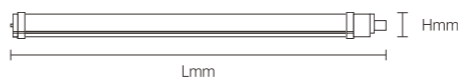

Model No.	W	V	lm	LxHxØ [mm] LxWxH [mm] ØxH [mm]			
OS17016	36W	AC220-240V	3600lm	1220x50x40mm	PC	Surface mounted	30