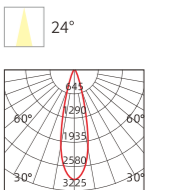

HTSA02 MAGNETIC LIGHT FLOOD LIGHT

Body Color

Model No.	W	V	lm	LxHxØ [mm] LxWxH [mm] ØxH [mm]			
OS21030	12W	DC48V	800lm	300x22.5x43mm	Aluminum+PC	Track	30

Materials of Housing: **Aluminum**
Materials of Optics: **PMMA**

HTSA02 MAGNETIC LIGHT GRILLE

Body Color

Model No.	W	V	lm	LxHxØ [mm] LxWxH [mm] ØxH [mm]			
OS21032	12W	DC48V	1000lm	220x22.5x43mm	Aluminum+PC	Track	30

Materials of Housing: **Aluminum**
Materials of Optics: **PMMA**

HTSA02 MAGNETIC LIGHT FLOOD LIGHT

Body Color

Model No.	W	V	lm	LxHxØ [mm] LxWxH [mm] ØxH [mm]			
OS21031	24W	DC48V	2000lm	600x22.5x43mm	Aluminum+PC	Track	30

Materials of Housing: **Aluminum**
Materials of Optics: **PMMA**

HTSA02 MAGNETIC LIGHT GRILLE

Body Color

Model No.	W	V	lm	LxHxØ [mm] LxWxH [mm] ØxH [mm]			
OS21033	18W	DC48V	1700lm	345x22.5x43mm	Aluminum+PC	Track	30

Materials of Housing: **Aluminum**
Materials of Optics: **PMMA**