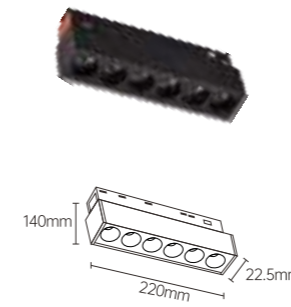

HTSA02 MAGNETIC LIGHT GRILLE

Body Color

Model No.	W	V	lm	LxHxØ [mm] LxWxH [mm] ØxH [mm]			
OS21032	12W	DC48V	1000lm	220x22.5x43mm	Aluminum+PC	Track	30

Materials of Housing: **Aluminum**
Materials of Optics: **PMMA**