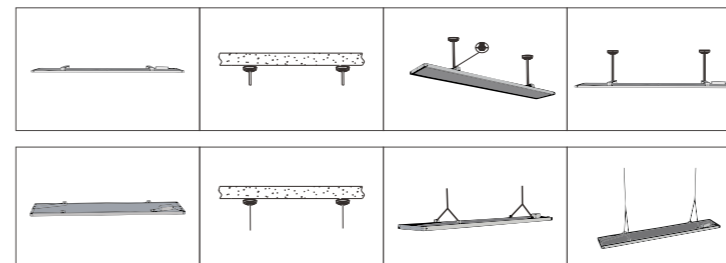

Suspending /

90°

INSTALLATION DIAGRAM

LED BLACKBOARD LIGHT

The product features a simple and beautiful appearance, with a compact design structure and complete functions. It uses custom high-brightness SMD LED light sources. It adopts exemption-level LED chips with no blue-light hazards. It belongs to the CRI90 high-color-rendering series. The glare index UGR < 16. It uses a high-PF and high-performance power supply, with a stroboscopic index < 1%6 (It should be noted that the "1%6" might be a wrong expression, perhaps it should be "1%"). It can be customized for 0-10V, Dali or ZigBee dimming. A unique rectangular symmetric optical grille independently designed and developed for classroom lighting enables the emitted light to form a rectangular uniform light spot. The light beams emitted from different light-emitting surfaces overlap each other, providing a uniform brightness distribution. It is a grille-type classroom light with an 80°80-degree beam angle, a square light spot, optical grille light distribution, back-light emission, 10% upward light, no obvious glare, a lightweight lamp body, and supports recessed installation, ceiling-mounted installation, pendant-rope installation, and suspension-rod installation.