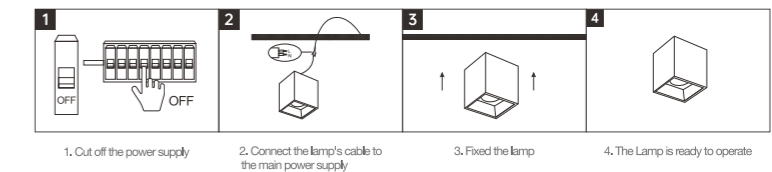

INSTALLATION DIAGRAM