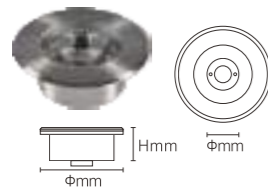

XCSS01

Model No.	NOZZLE HOLE	W	V	lm	LxHxØ [mm] LxWxH [mm] ØxH [mm]	Material	Notes
OS76001	Φ27mm	6W	DC12V	240lm	Φ150x75mm	Stainless steel	/