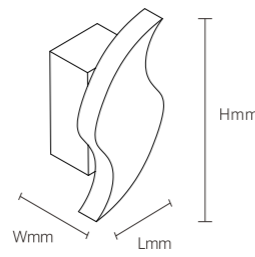

OS77018 12W AC220-240V 960lm 75x180x80mm Aluminum Fixed installation /

120°

OUTDOOR WALL LIGHT

ZRSA14

Model No.	W	V	lm	LxHxØ [mm] LxWxH [mm] ØxH [mm]	Material	Installation
-----------	---	---	----	--------------------------------------	----------	--------------