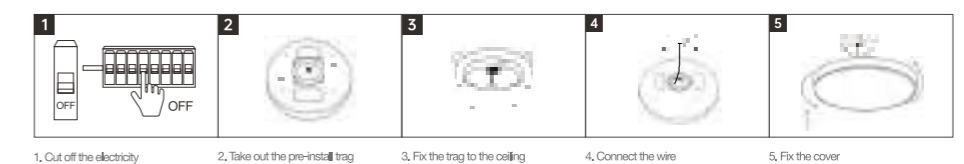

INSTALLATION DIAGRAM

1, Cut off the electricity

2, Take out the pre-install tray

3, Fix the tray to the ceiling

4, Connect the wire

5, Fix the cover

Product Features

The luminous efficacy is as high as 90lm/W. It is available in IP44 and IP65 protection ratings. The lifespan can reach up to 30,000 hours.