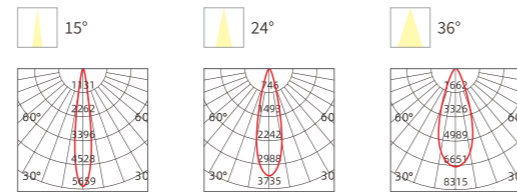

Materials of Housing: **Aluminum**
Materials of Optics: **PC**

Model No.	POLE	W	V	lm	LxHx∅ [mm] LxWxH [mm] ∅xH [mm]			
OS114007/OS14012	3/2	9W	AC220-240V	590lm	120x125.5xφ55mm	Aluminum	Track	48
OS114008/OS14013	3/2	15W	AC220-240V	980lm	150x136xφ65m	Aluminum	Track	48
OS114009/OS14014	3/2	24W	AC220-240V	1560lm	170x147xφ75mm	Aluminum	Track	42
OS114010/OS14015	3/2	30W	AC220-240V	2600lm	175x147xφ80mm	Aluminum	Track	42
OS114011/OS14016	3/2	35W	AC220-240V	3100lm	175x147xφ80mm	Aluminum	Track	42