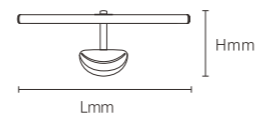

LED MIRROR LIGHT

DQI01

Model No.	W	V	LxHx∅ [mm] LxWxH [mm] ∅xH [mm]			
OS40079	10W	AC220-240V	600x180x50mm	Iron + PMMA	Fixed type	/

INSTALLATION DIAGRAM

DQI01

Model No.	W	V	LxHx∅ [mm] LxWxH [mm] ∅xH [mm]			
OS40084	9W	AC220-240V	500x230x125mm	Stainless steel + PC	Fixed type	/
OS40085	13W	AC220-240V	640x230x125mm	Stainless steel + PC	Fixed type	/

INSTALLATION DIAGRAM

LED MIRROR LIGHT

DQA02

Model No.	W	V	LxHx∅ [mm] LxWxH [mm] ∅xH [mm]			
OS40082	10W	AC220-240V	595x70x50mm	PC + PMMA	Fixed type	/

INSTALLATION DIAGRAM

DQA02

Model No.	W	V	LxHx∅ [mm] LxWxH [mm] ∅xH [mm]			
OS40083	10W	AC220-240V	680mm	Iron	Fixed type	/

INSTALLATION DIAGRAM