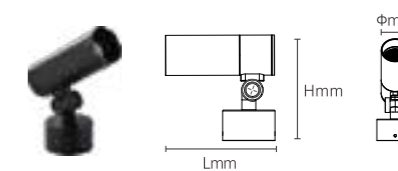

SPOT LIGHT

BHSA06