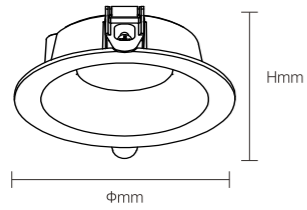

INSTALLATION DIAGRAM

LED DOWNLIGHT

XZSA03

Frame Color

Materials of Housing: **Aluminum**
Materials of Optics: **PMMA**

Model No.	W	V	lm	Beam Angle (mm)	LxHxØ [mm] LxWxH [mm] ØxH [mm]	Material	Mounting	Depth [mm]
OS12098	10W	AC220-240V	600lm	Φ75mm	Φ90x45mm	Aluminum + PMMA	Recessed	80
OS12099	15W	AC220-240V	900lm	Φ95mm	Φ120x50mm	Aluminum + PMMA	Recessed	40
OS12100	20W	AC220-240V	1200lm	Φ150mm	Φ170x58mm	Aluminum + PMMA	Recessed	30
OS12101	30W	AC220-240V	1800lm	Φ205mm	Φ220x70mm	Aluminum + PMMA	Recessed	20