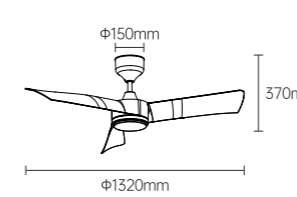

Body Color

BLADE MAIN