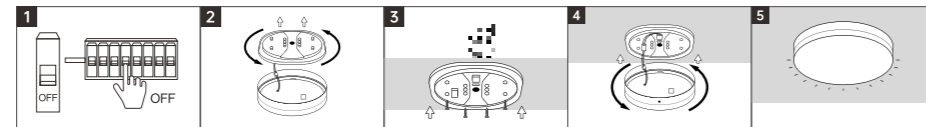

INSTALLATION DIAGRAM

1. Cut off the electricity
2. Open the cover
3. Connect cable and fix the bottom plate
4. Fix the cover
5. Installation complete