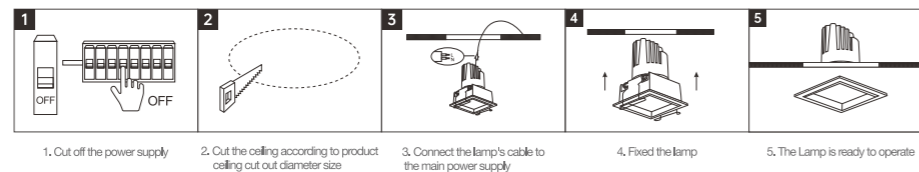

INSTALLATION DIAGRAM