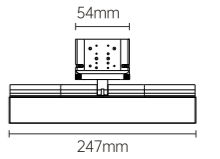

HTSA01 FLOOD LIGHT

Body Color

BK

Model No.	W	V	lm	LxHxØ [mm] LxWxH [mm] ØxH [mm]			
OS21009	8W	DC24V	400lm	247x22x96mm	Aluminum alloy	Track	48

Materials of Housing: Aluminum
Materials of Optics: PMMA