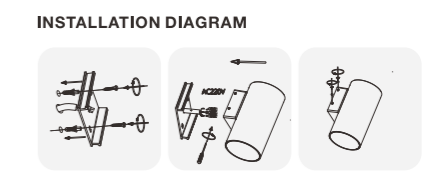

Model No.	W	V	lm	LxHxΦ [mm] LxWxH [mm] ΦxH [mm]	Material	Installation	
OS77002	2x7W	AC220-240V	1190lm	Φ65x165x88mm	Aluminum	Fixed installation	/