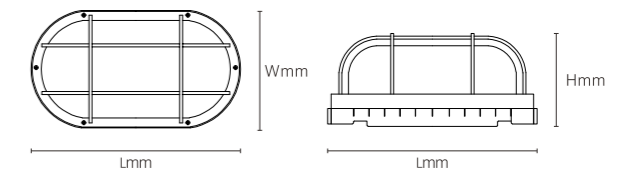

LED EXPLOSION PROOF LUMINAIRES

6500K

Model No.	W	V	lm	Beam Angle	LxHxØ [mm] LxWxH [mm] ØxH [mm]	Material	Installation	Accessories
OS40229	30W	AC120-AC277V	4500lm	/	Φ 222x210mm	Die-cast aluminum	Wall / Ceiling	/
OS40230	50W	AC120-AC277V	7500lm	/	Φ 222x210mm	Die-cast aluminum	Wall / Ceiling	/
OS40231	80W	AC120-AC277V	12000lm	/	Φ 222x210mm	Die-cast aluminum	Wall / Ceiling	/
OS40232	100W	AC120-AC277V	15000lm	/	Φ 290x230mm	Die-cast aluminum	Wall / Ceiling	/
OS40233	150W	AC120-AC277V	22500lm	/	Φ 290x230mm	Die-cast aluminum	Wall / Ceiling	/

120°

INSTALLATION DIAGRAM

LED EXPLOSION PROOF LUMINAIRES

6500K

Model No.	W	V	lm	Beam Angle	LxHxØ [mm] LxWxH [mm] ØxH [mm]	Material	Installation	Accessories
OS40237	30W	AC120-277V	>3600lm	/	220x130x110mm	Die-cast aluminum	Wall / Ceiling	/
OS40238	50W	AC120-277V	6000lm	/	250x155x130mm	Die-cast aluminum	Wall / Ceiling	/
OS40239	80W	AC120-277V	9600lm	/	285x180x145mm	Die-cast aluminum	Wall / Ceiling	/

120°

INSTALLATION DIAGRAM