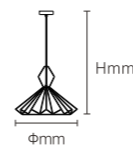

LED PENDANT LIGHT

SBSI01

Model No.	LAMP HOLDER	V	LxHxΦ [mm] LxWxH [mm] ΦxH [mm]			
OS40095	E27	AC220-240V	Φ335x1200mm	Iron + fabric lampshade	Fixed type	/

INSTALLATION DIAGRAM

SBSI01

Model No.	LAMP HOLDER	V	LxHxΦ [mm] LxWxH [mm] ΦxH [mm]			
OS40096	E27	AC220-240V	Φ450x1200mm	Iron + fabric lampshade	Fixed type	/

INSTALLATION DIAGRAM

LED PENDANT LIGHT

SBSI01

Model No.	LAMP HOLDER	V	LxHxΦ [mm] LxWxH [mm] ΦxH [mm]			
OS40092	E27	AC220-240V	1000x280x1200mm	Iron + fabric lampshade	Fixed type	/

INSTALLATION DIAGRAM