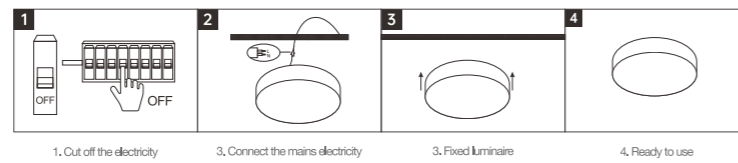

INSTALLATION DIAGRAM