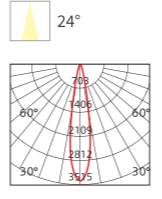

Materials of Housing: Aluminum
Materials of Optics: PMMA