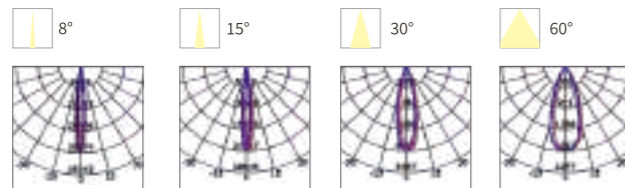

INSTALLATION DIAGRAM

SPOT LIGHT

Usage Scenarios

- Sculptures
- Walls
- fences
- Plants

SPOT LIGHT

BHSA04

Model No.	W	V	lm	LxHxφ [mm] LxWxH [mm] φxH [mm]	Material	Installation	Other
-----------	---	---	----	--------------------------------------	----------	--------------	-------