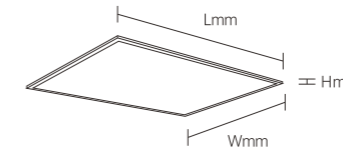

Materials of Housing: **Aluminum**
Materials of Optics: **PMMA**

Model No.	W	V	lm	Beam Angle (°)	LxHxØ [mm] LxWxH [mm] ØxH [mm]	Material	Installation	Qty
OS15021	40W	AC200-240V	4000lm	/	595x595x9mm	Aluminum	Recessed (Lay in T-bar)	6
OS15022	40W	AC200-240V	4000lm	/	1195x295x9mm	Aluminum	Recessed (Lay in T-bar)	6
OS15023	60W	AC200-240V	6000lm	/	1195x595x9mm	Aluminum	Recessed (Lay in T-bar)	6