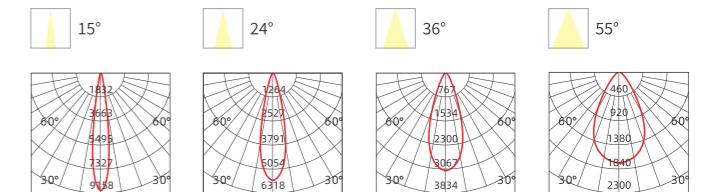

INSTALLATION DIAGRAM

LED SPOTLIGHT

TSA15

Frame Color

Materials of Housing: **Aluminum**
Materials of Optics: **PC**

Model No.	W	V	lm	Beam Angle (°)	LxHxØ [mm] LxWxH [mm] ØxH [mm]	Material	Mounting	Quantity
OS13195	10W	AC220-240V	700lm	Φ55mm	Φ60x90mm	Aluminum	Recessed	40
OS13196	12W	AC220-240V	840lm	Φ55mm	Φ60x98mm	Aluminum	Recessed	40
OS13197	15W	AC220-240V	1050lm	Φ55mm	Φ60x110mm	Aluminum	Recessed	40