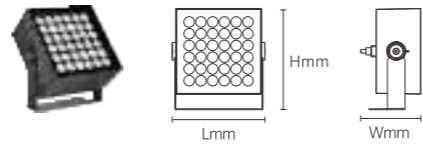

OS75058	48W	DC24V/AC220-240V	3840lm	146x177x109mm	Aluminum	Fixed installation /
OS75059	54W	DC24V/AC220-240V	4320lm	146x177x109mm	Aluminum	Fixed installation /

Model No.	W	V	lm	LxHxØ [mm] LxWxH [mm] ØxH [mm]	Material	Installation
-----------	---	---	----	--------------------------------------	----------	--------------