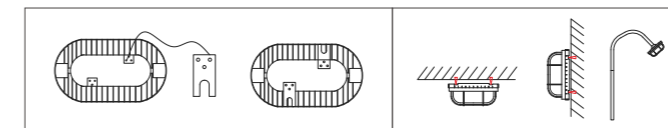

120°

INSTALLATION DIAGRAM

EXPLOSION PROOF LUMINAIRES

Product Features

Robust luminaire with increased safety protection and suitable for outdoor. Extreme chemical and impacts resistance and up to 100000h lifetime. Available with wireless control and sensors