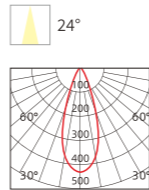

Materials of Housing: **Aluminum**
Materials of Optics: **PMMA**

HTSA02 MAGNETIC LIGHT GRILLE CAN BE ADJUSTED

Body Color

Model No.	W	V	lm	LxHxØ [mm] LxWxH [mm] ØxH [mm]			
OS21035	6W	DC48V	550lm	112x22.5x105mm	Aluminum+PC	Track	30