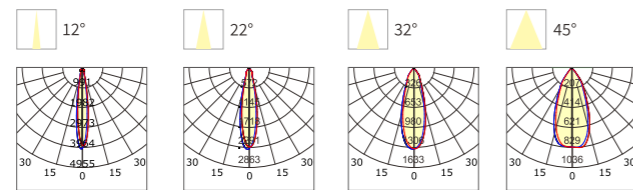

OUTDOOR WALL LIGHT

ZRSA02

Model No.	W	V	lm	LxHxΦ [mm] LxWxH [mm] ΦxH [mm]	Material	Installation

OS77003   20W   AC220-240V   1800lm   Φ90x169x115mm   Aluminum   Fixed installation   /

Model No.	W	V	lm	LxHxΦ [mm] LxWxH [mm] ΦxH [mm]	Material	Installation

OS77004   2x10W   AC220-240V   1800lm   Φ90x210x115mm   Aluminum   Fixed installation   /

INSTALLATION DIAGRAM

OUTDOOR WALL LIGHT

ZRSA03

Model No.	W	V	lm	LxHxΦ [mm] LxWxH [mm] ΦxH [mm]	Material	Installation

OS77005   14W   AC220-240V   1120lm   Φ106x128x133mm   Aluminum   Fixed installation   /

Model No.	W	V	lm	LxHxΦ [mm] LxWxH [mm] ΦxH [mm]	Material	Installation

OS77006   20W   AC220-240V   1600lm   Φ126x121x154mm   Aluminum   Fixed installation   /

Model No.	W	V	lm	LxHxΦ [mm] LxWxH [mm] ΦxH [mm]	Material	Installation

OS77007   42W   AC220-240V   3150lm   Φ155x166x216mm   Aluminum   Fixed installation   /

INSTALLATION DIAGRAM