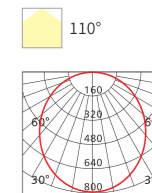

INSTALLATION DIAGRAM

LED DOWNLIGHT

XZSP05

12W 18W

Frame Color

Materials of Housing: PP
Materials of Optics: PP

Model No.	W	V	lm	Φ [mm]	LxHxΦ [mm] LxWxH [mm] ΦxH [mm]	Material	Installation	Height [mm]
OS12027	12W	AC220-240V	1080lm	125x125mm	145x145x29.5mm	PP	Recessed	60
OS12028	18W	AC220-240V	1620lm	150x150mm	170x170x29.5mm	PP	Recessed	30
OS12029	24W	AC220-240V	2160lm	200x200mm	225x225x29.5mm	PP	Recessed	20
OS12030	/	/	/	/	148x148x38mm	PP	surface-mounted frame	60
OS12031	/	/	/	/	173x173x38mm	PP	surface-mounted frame	60
OS12032	/	/	/	/	228x228x38mm	PP	surface-mounted frame	40