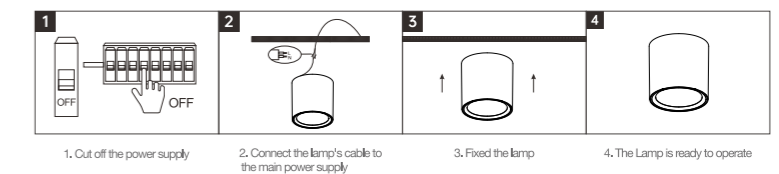

INSTALLATION DIAGRAM