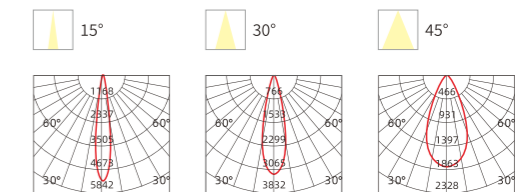

INSTALLATION DIAGRAM

LED SPOTLIGHT

TSA16

LED SPOTLIGHT

TSA16

Frame Color

Materials of Housing: **Aluminum**
Materials of Optics: **Preflector up**

Model No.	W	V	lm	LxHx∅ [mm] LxWxH [mm] ∅xH [mm]	Material	Mounting	Life
OS13201	7W	AC220-240V	490lm	55x55x80mm	Aluminum	Surface-mounted	24
OS13202	12W	AC220-240V	840lm	75x75x95mm	Aluminum	Surface-mounted	24
OS13203	20W	AC220-240V	1400lm	95x95x105mm	Aluminum	Surface-mounted	24
OS13204	25W	AC220-240V	1750lm	115x115x110mm	Aluminum	Surface-mounted	24