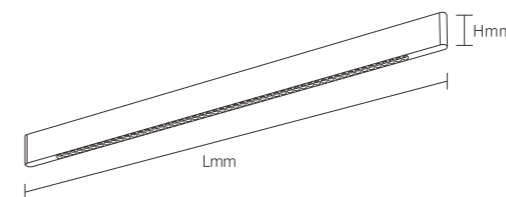

ZSA02

IP20 30000h CRI ≥ 90 PF ≥ 0.9

BK WH GL

36W

4000K 6500K

Materials of Housing: Aluminum
Materials of Optics: PMMA