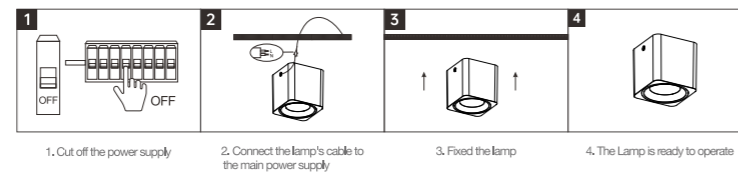

INSTALLATION DIAGRAM