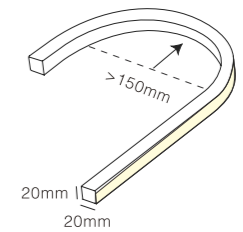

Recommended Accessories

OUTDOOR WALL LIGHT

Product Features

1. Round and square types for options,
2. Applicable for corridors, walls, etc

Application areas

- Corridors
- Hallways
- Stairs, etc

OUTDOOR WALL LIGHT