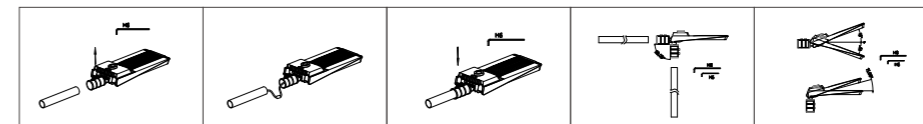

80x150°

INSTALLATION DIAGRAM

LED STREET LIGHT

TYSA04

6500K

Model No.	W	V	lm	LxHxØ [mm] LxWxH [mm] ØxH [mm]	Material	Mounting	Accessories
OS40184	30W	AC100-277V	5400lm	429x110x82mm	Die-cast aluminum	Chain/boom/bracket	/
OS40185	50W	AC100-277V	9000lm	465x180x82mm	Die-cast aluminum	Chain/boom/bracket	/
OS40186	100W	AC100-277V	18000lm	529x220x82mm	Die-cast aluminum	Chain/boom/bracket	/
OS40187	150W	AC100-277V	27000lm	601x240x82mm	Die-cast aluminum	Chain/boom/bracket	/
OS40188	200W	AC100-277V	36000lm	691x276x82mm	Die-cast aluminum	Chain/boom/bracket	/