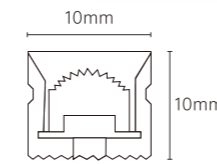

LOW VOLTAGE STRIP

ZYSP01

Model No.	W	V	lm	LxHxØ [mm] LxWxH [mm] ØxH [mm]	Material	Installation	Length
OS79001	6W	DC24V	480LM	10x4.5mm	Extruded Silicone	Fixed installation	10m/Roll
OS79002	8W	DC24V	640Lm	10x4.5mm	Extruded Silicone	Fixed installation	10m/Roll
OS79003	10W	DC24V	800LM	10x4.5mm	Extruded Silicone	Fixed installation	10m/Roll

Recommended Accessories

LV LED NEON

ZYSP02

Model No.	W	V	lm	LxHxØ [mm] LxWxH [mm] ØxH [mm]	Material	Installation	Length
OS79004	6W	DC24V	390LM	10x40mm	Extruded Silicone	Fixed installation	10m/Roll
OS79005	8W	DC24V	520Lm	10x40mm	Extruded Silicone	Fixed installation	10m/Roll
OS79006	10W	DC24V	650LM	10x40mm	Extruded Silicone	Fixed installation	10m/Roll

Recommended Accessories