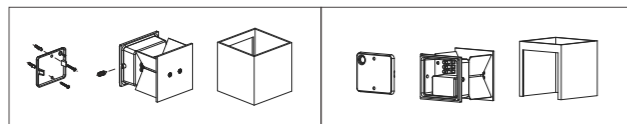

INSTALLATION DIAGRAM