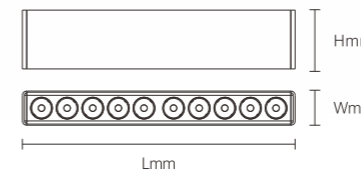

Materials of Housing: Aluminum
Materials of Optics: PC

Model No.	W	V	lm		LxHxØ [mm] LxWxH [mm] ØxH [mm]			

OS19009   20W   AC170-277V   1100lm   287x36x64mm   Aluminum   Surface   24