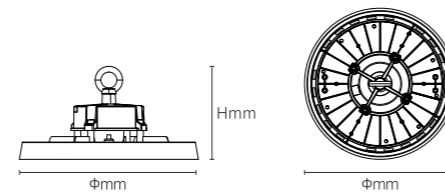

LED HIGHBAY

STSA03

6500K

Model No.	W	V	lm		LxHxØ [mm] LxWxH [mm] ØxH [mm]			
OS40157/OS40162	100W	AC120-277V	14000/16000lm	/	Φ 240x146mm	Die-cast aluminum	Bracket/Chain/Hanging rod	/
OS40158/OS40163	150W	AC120-277V	21000/24000lm	/	Φ 280x147mm	Die-cast aluminum	Bracket/Chain/Hanging rod	/
OS40159/OS40164	200W	AC120-277V	28000/32000lm	/	Φ 320x147mm	Die-cast aluminum	Bracket/Chain/Hanging rod	/
OS40160/OS40165	250W	AC120-277V	35000/40000lm	/	Φ 360x156mm	Die-cast aluminum	Bracket/Chain/Hanging rod	/
OS40161/OS40166	300W	AC120-277V	42000/48000lm	/	Φ 360x156mm	Die-cast aluminum	Bracket/Chain/Hanging rod	/

INSTALLATION DIAGRAM

HIGHBAY

- Durable die-cast housing & tempered glass construction
- Available in 100W, 150W, 200W, 250W & 300W
- Enhanced durability, with selectable beam angle 60°, 90°, 120° options
- Colour rendering: ≥80
- High power factor: PF≥0.90
- Luminous efficacy: 140lm/W and 160lm/W, two reliable options
- Refectors, refractors, mounting & sensor accessories for highbay