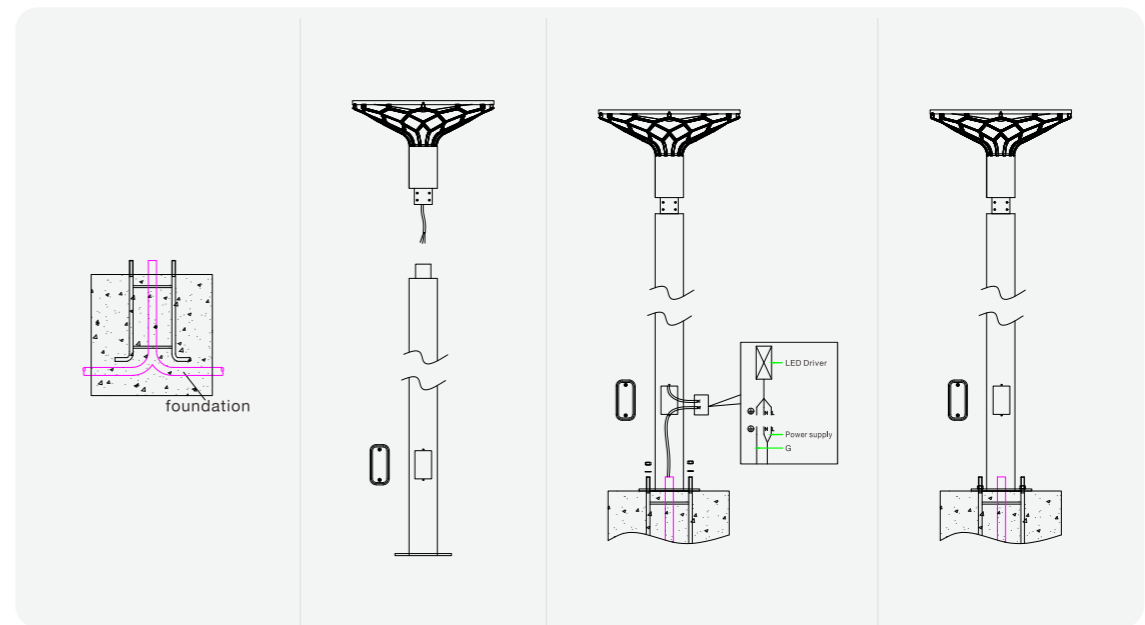

INSTALLATION DIAGRAM