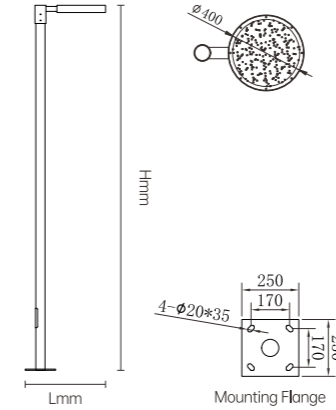

GARDEN LIGHT

LXSA09

Model No.	W	V	lm	LxHxØ [mm] LxWxH [mm] ØxH [mm]	Material	Installation	

OS78009 30W AC220-240V 2400lm 580x3000mm Galvanized steel Aluminum Fixed installation /