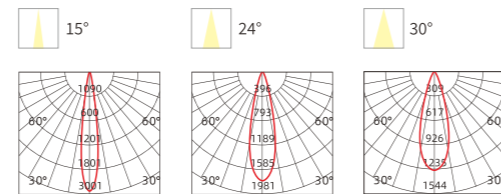

Application

Real estate, households, villas, hotels, subway stations, offices, etc....

LED SPOTLIGHT

TSA15

Frame Color

Materials of Housing: **Aluminum**
Materials of Optics: **PMMA**

Model No.	W	V	lm	Beam Angle (°)	LxHxØ [mm] LxWxH [mm] ØxH [mm]	Material	Mounting	Quantity
OS13187	3W	AC220-240V	210lm	15°	φ30x60mm	Aluminum	Recessed	200
OS13188	5W	AC220-240V	350lm	24°	φ30x70mm	Aluminum	Recessed	200