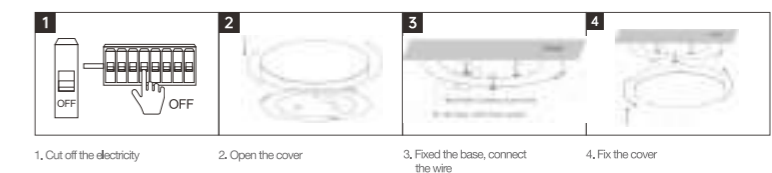

INSTALLATION DIAGRAM