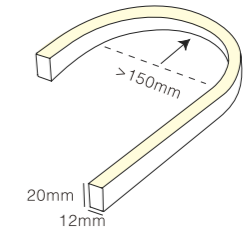

Recommended Accessories

Please refer to the specification pages for the length of the cutting unit.

If customer want to bend this Neon Flex in different shape, aluminum mounting clips can be used at every bending point;