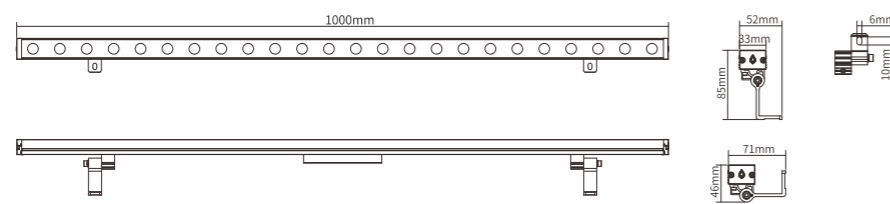

DIMENSIONS(mm)