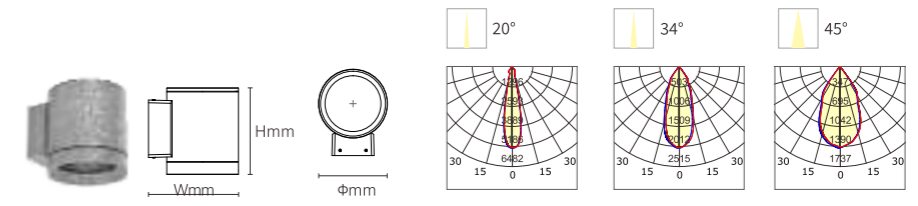

INSTALLATION DIAGRAM

OUTDOOR WALL LIGHT

ZRSA03

Model No.	W	V	lm	LxHxΦ [mm] LxWxH [mm] ΦxH [mm]	Material	Installation
-----------	---	---	----	--------------------------------------	----------	--------------