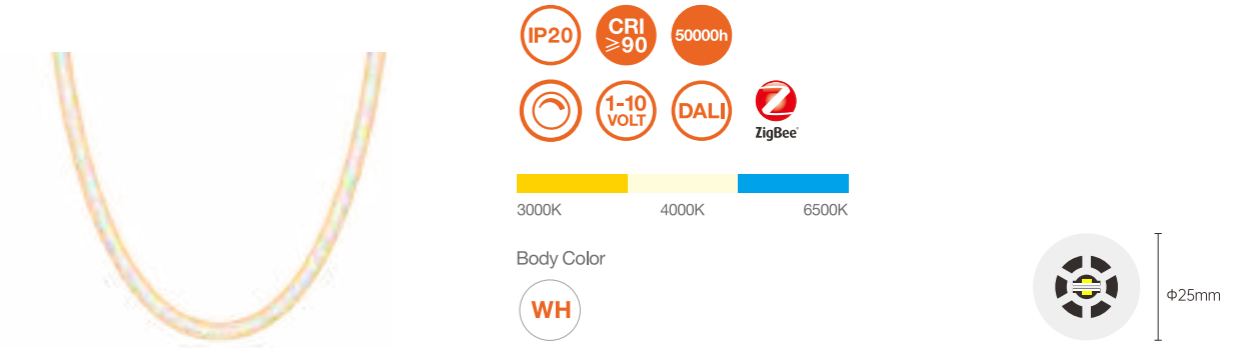

HTSA01 SUSPENSION WIRE-SMILE

Model No.	W	V	lm	LxHx∅ [mm] LxWxH [mm] ∅xH [mm]			
OS21014	18W/m	DC24V	900lm	∅25x1000mm	Gas-phase silica gel	Track	12

360°