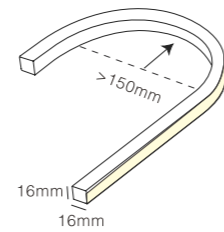

LV LED NEON

ZYSP05

Model No.	W	V	lm	LxHxØ [mm] LxWxH [mm] ØxH [mm]			
OS79013	6W	DC24V	150LM	16x16mm	Extruded Silicone	Fixed installation	10m/Roll
OS79014	8W	DC24V	200Lm	16x16mm	Extruded Silicone	Fixed installation	10m/Roll
OS79015	12W	DC24V	300LM	16x16mm	Extruded Silicone	Fixed installation	10m/Roll

Recommended Accessories

LV LED NEON

ZYSP06

Model No.	W	V	lm	LxHxØ [mm] LxWxH [mm] ØxH [mm]			
OS79016	6W	DC24V	150LM	20x20mm	Extruded Silicone	Fixed installation	10m/Roll
OS79017	8W	DC24V	200Lm	20x20mm	Extruded Silicone	Fixed installation	10m/Roll
OS79018	12W	DC24V	300LM	20x20mm	Extruded Silicone	Fixed installation	10m/Roll

Recommended Accessories