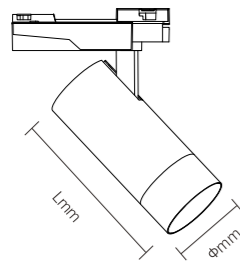

Materials of Housing: **Aluminum**
Materials of Optics: **PC**

Model No.	POLE	W	V	lm	LxHxØ [mm] LxWxH [mm] ØxH [mm]			
OS14021/OS14017	3/2	10W	AC220-240V	800lm	Φ50x130mm	Aluminum	Track	30
OS14022/OS14018	3/2	20W	AC220-240V	1600lm	Φ62x154mm	Aluminum	Track	20
OS14023/OS14019	3/2	30W	AC220-240V	2400lm	Φ72x170mm	Aluminum	Track	12
OS14024/OS14020	3/2	40W	AC220-240V	3200lm	Φ80x175mm	Aluminum	Track	9