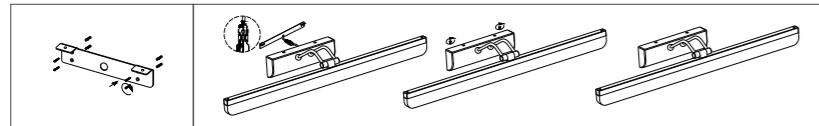

INSTALLATION DIAGRAM