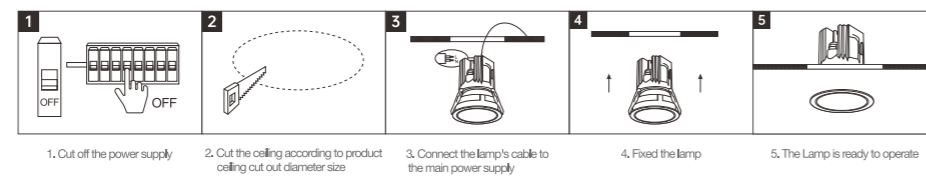

INSTALLATION DIAGRAM