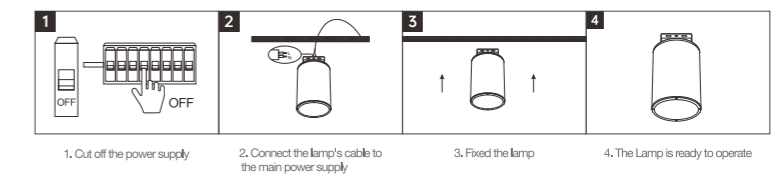

INSTALLATION DIAGRAM