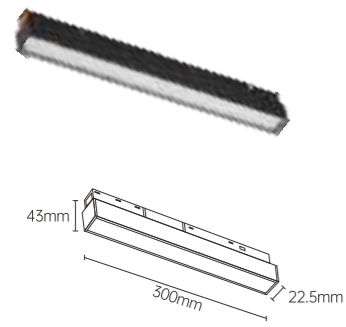

Body Color

BK

Driect conductive module

Model No.	V	LxHxØ [mm] LxWxH [mm] ØxH [mm]			
OS21026	DC48V	190x16x18mm	Copper+PC	Track	30

HTSA02 MAGNETIC LIGHT FLOOD LIGHT

Body Color

Model No.	W	V	lm	LxHxØ [mm] LxWxH [mm] ØxH [mm]			
OS21030	12W	DC48V	800lm	300x22.5x43mm	Aluminum+PC	Track	30