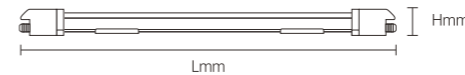

Model No.	W	V	lm	LxHxØ [mm] LxWxH [mm] ØxH [mm]			
OS17039	20W	AC220-240V	3200lm	600x60x48mm	PC	Surface mounted	20
OS17040	40W	AC220-240V	6400lm	1200x60x48mm	PC	Surface mounted	20
OS17041	50W	AC220-240V	8000lm	1500x60x48mm	PC	Surface mounted	20
OS17042	20W	AC220-240V	3200lm	600x60x48mm	PC	Surface mounted	20
OS17043	40W	AC220-240V	6400lm	1200x60x48mm	PC	Surface mounted	20
OS17044	50W	AC220-240V	8000lm	1500x60x48mm	PC	Surface mounted	20