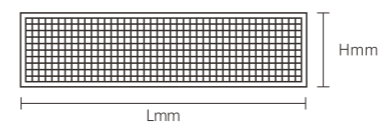

LED CLASSROOM LIGHT

Product Features

The entire lamp adopts high - quality SMD light sources, with a color rendering index as high as 90 and good color consistency. The lamp body is formed from 6063 aviation aluminum material, which is sturdy and durable, resistant to high temperatures, not prone to deformation, and rust - proof and moisture - proof. It features innovative invention patent technology: The combination of a silver - ion anti - glare coating and a diamond - shaped multi - crystal reflective surface with scientific light distribution effectively reduces glare and protects eyesight. The overall lamp life is as long as 30,000 hours, which means a long service life, cost - saving, and convenient maintenance. It is equipped with a high - power - factor power supply, having no stroboscopic effect (the stroboscopic fluctuation depth < 0.5%, far lower than the national standard of < 3.23%), and showing a significant energy - saving effect. It has no blue - light hazards and belongs to the blue - light exemption level Rg0.

LED CLASSROOM PANEL LIGHT

TXSA01

5000K

Body Color

Model No.	W	V	lm	LxHx∅ [mm] LxWxH [mm] ∅xH [mm]	Material	Installation
OS40071	36W	AC187-253V	2800lm	1198x298x40mm	Steel	Suspending /

INSTALLATION DIAGRAM