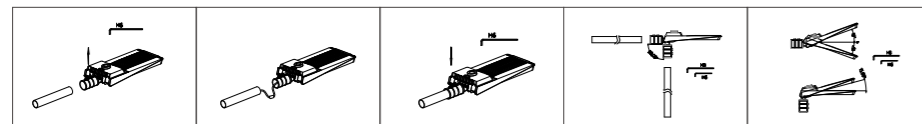

INSTALLATION DIAGRAM