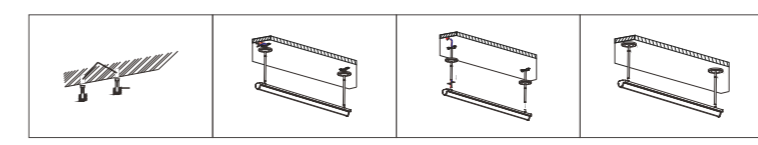

INSTALLATION DIAGRAM