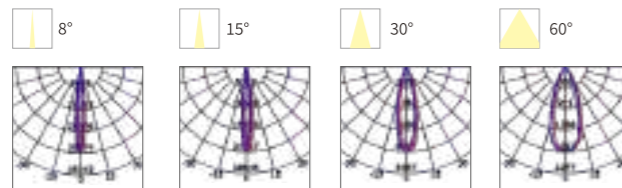

SPOT LIGHT

BHSA03

Model No.	W	V	lm	LxHxØ [mm] LxWxH [mm] ØxH [mm]	Material	Installation	Icons
OS75017	36W	DC24V/AC220-240V	2880lm	Φ190x144mm	Aluminum	Fixed installation /	
OS75018	48W	DC24V/AC220-240V	3840lm	Φ190x144mm	Aluminum	Fixed installation /	

Model No.	W	V	lm	LxHxØ [mm] LxWxH [mm] ØxH [mm]	Material	Installation	Icons
OS75016	24W	DC24V/AC220-240V	1960lm	Φ160x134mm	Aluminum	Fixed installation /	

INSTALLATION DIAGRAM

SPOT LIGHT

BHSA03

Model No.	W	V	lm	LxHxØ [mm] LxWxH [mm] ØxH [mm]	Material	Installation	Icons
OS75017	36W	DC24V/AC220-240V	2880lm	Φ190x144mm	Aluminum	Fixed installation /	
OS75018	48W	DC24V/AC220-240V	3840lm	Φ190x144mm	Aluminum	Fixed installation /	

Model No.	W	V	lm	LxHxØ [mm] LxWxH [mm] ØxH [mm]	Material	Installation	Icons
OS75019	48W	DC24V/AC220-240V	3840lm	Φ220x150mm	Aluminum	Fixed installation /	
OS75020	60W	DC24V/AC220-240V	4800lm	Φ220x150mm	Aluminum	Fixed installation /	

INSTALLATION DIAGRAM