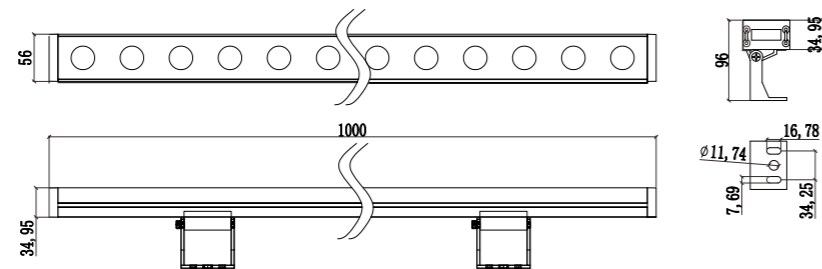

LSSA03

DIMENSIONS(mm)