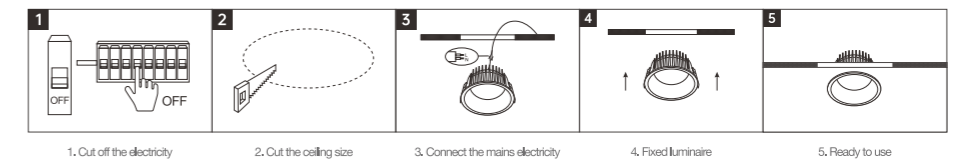

INSTALLATION DIAGRAM

1. Cut off the electricity   2. Cut the ceiling size   3. Connect the mains electricity   4. Fixed luminaire   5. Ready to use