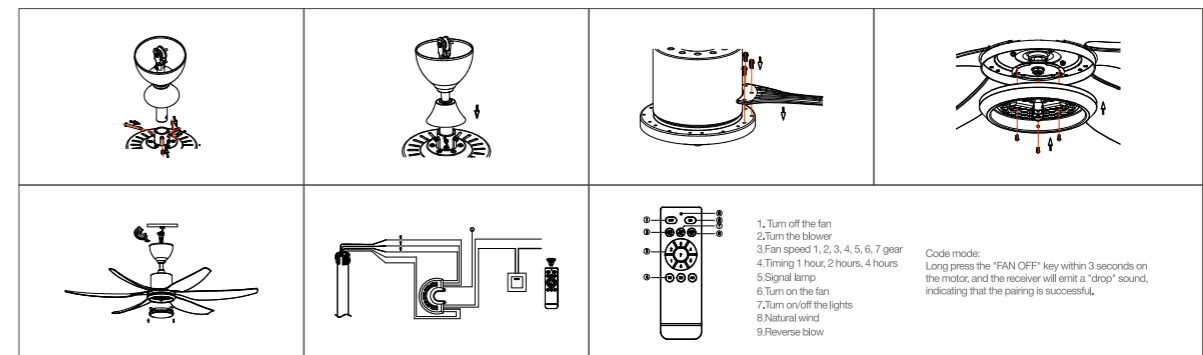

INSTALLATION DIAGRAM