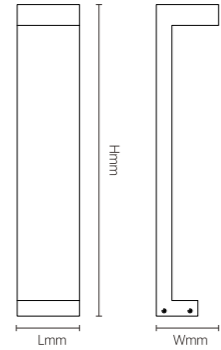

BOLLARD LIGHT

LXSA13

Model No.	W	V	lm	LxHxØ [mm] LxWxH [mm] ØxH [mm]	Material	Installation
OS78113	10W	AC220-240V	540lm	140x140x600mm	Aluminum	Fixed installation /

BOLLARD LIGHT

LXSA15

Model No.	W	V	lm	LxHxØ [mm] LxWxH [mm] ØxH [mm]	Material	Installation
OS78115	10W	AC220-240V	840lm	150x150x600mm	Aluminum	Fixed installation /

LXSA14

Model No.	W	V	lm	LxHxØ [mm] LxWxH [mm] ØxH [mm]	Material	Installation
OS78114	10W	AC220-240V	540lm	120x120x600mm	Aluminum	Fixed installation /

LXSA16

Model No.	W	V	lm	LxHxØ [mm] LxWxH [mm] ØxH [mm]	Material	Installation
OS78116	10W	AC220-240V	540lm	Φ115x600mm	Aluminum	Fixed installation /