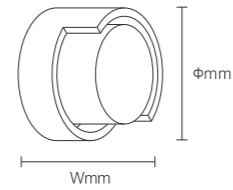

OUTDOOR WALL LIGHT