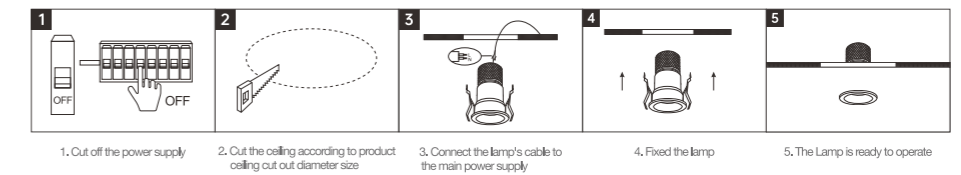

INSTALLATION DIAGRAM