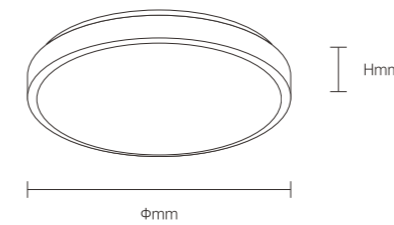

Body Color

Materials of Housing: PC
Materials of Optics: PC