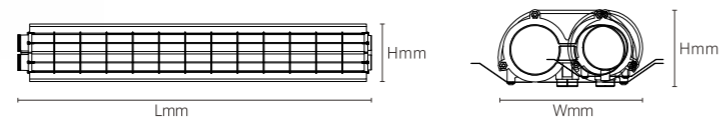

LED EXPLOSION PROOF HOUSING

GLSA09

6500K

Model No.	LED EXPLOSION PROOF HOUSING	LxHxØ [mm] LxWxH [mm] ØxH [mm]	Die-cast aluminum	Wall / Ceiling
OS40240	T8 lamp holder	1270x140x95mm	Die-cast aluminum	Wall / Ceiling /

GLSA09

6500K

Model No.	LED EXPLOSION PROOF HOUSING	LxHxØ [mm] LxWxH [mm] ØxH [mm]	Die-cast aluminum	Wall / Ceiling
OS40241	T8 lamp holder	1270x214x85mm	Die-cast aluminum	Wall / Ceiling /

INSTALLATION DIAGRAM