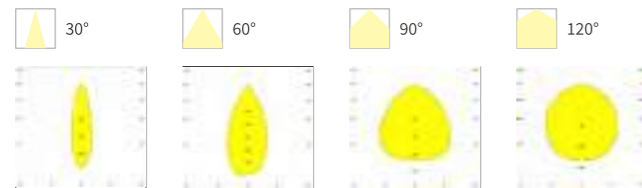

INSTALLATION DIAGRAM

LED FLOODLIGHT

XFS A02

6500K

Body Color

Model No.	W	V	lm		LxHxØ [mm] LxWxH [mm] ØxH [mm]			
OS40104	30W	AC100-277V	4500lm	/	223x106x115mm	Die-cast aluminum	Bracket / Ceiling	/
OS40105	40W	AC100-277V	6000lm	/	223x106x115mm	Die-cast aluminum	Bracket / Ceiling	/
OS40106	50W	AC100-277V	7500lm	/	273x106x119mm	Die-cast aluminum	Bracket / Ceiling	/
OS40107	60W	AC100-277V	9000lm	/	273x106x119mm	Die-cast aluminum	Bracket / Ceiling	/
OS40108	80W	AC100-277V	12000lm	/	286x156x154mm	Die-cast aluminum	Bracket / Ceiling	/
OS40109	100W	AC100-277V	15000lm	/	286x156x154mm	Die-cast aluminum	Bracket / Ceiling	/
OS40110	120W	AC100-277V	18000lm	/	286x156x154mm	Die-cast aluminum	Bracket / Ceiling	/
OS40111	150W	AC100-277V	22500lm	/	336x156x166mm	Die-cast aluminum	Bracket / Ceiling	/
OS40112	180W	AC100-277V	27000lm	/	386x156x176mm	Die-cast aluminum	Bracket / Ceiling	/
OS40113	200W	AC100-277V	30000lm	/	386x156x176mm	Die-cast aluminum	Bracket / Ceiling	/