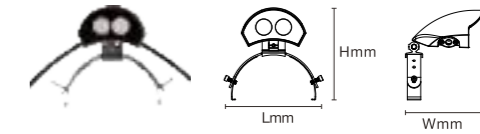

OUTDOOR SPOT LIGHT

MXSA02

Model No.	W	V	lm	LxHxØ [mm] LxWxH [mm] ØxH [mm]	Material	Installation	
OS75113	3W	DC24V	240lm	103x116x120mm	Aluminum	Fixed installation	/
OS75114	6W	DC24V	480lm	103x116x120mm	Aluminum	Fixed installation	/