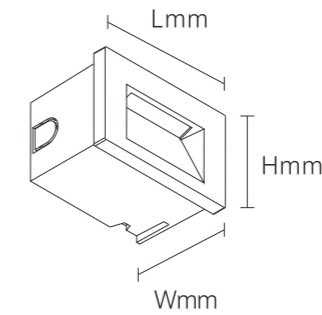

STEP LIGHT

ZRSA17

Model No.	W	V	lm						

OS77022   3W   AC220-240V   20lm   45x62mm   75x75x32mm   Aluminum   Fixed installation   /

ZRSA18

Model No.	W	V	lm						

OS77023   3W   AC220-240V   20lm   45x62mm   Φ75x32mm   Aluminum   Fixed installation   /

STEP LIGHT

ZRSA19

Model No.	W	V	lm						

OS77024   3W   AC220-240V   84lm   100x100mm   106x106x72mm   Aluminum   Fixed installation   /

ZRSA20

Model No.	W	V	lm						

OS77025   3W   AC220-240V   84lm   103x66mm   109x72x73mm   Aluminum   Fixed installation   /