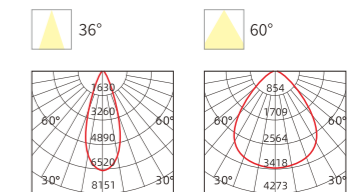

INSTALLATION DIAGRAM

LED SURFACE DOWNLIGHT

XZSA14

Frame Color

Materials of Housing: **Aluminum**
Materials of Optics: **Aluminum**

Model No.	W	V	lm	LxHxØ [mm] LxWxH [mm] ØxH [mm]			
OS12187	30W	AC220-240V	2700lm	Φ115x160mm	Aluminum	surface-mounted	20
OS12188	60W	AC220-240V	5400lm	Φ140x180mm	Aluminum	surface-mounted	10
OS12189	100W	AC220-240V	9000lm	Φ168x230mm	Aluminum	surface-mounted	6
OS12190	150W	AC220-240V	13500lm	Φ190x260mm	Aluminum	surface-mounted	6