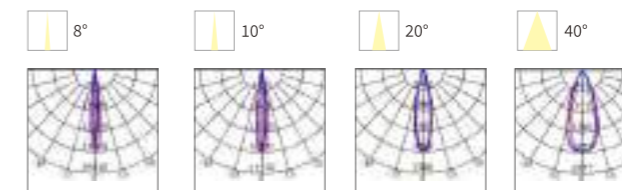

Model No.	W	V	lm	LxHxØ [mm] LxWxH [mm] ØxH [mm]	Material	Installation	Qty
OS75001	18W	DC24V/AC220-240V	1080LM	φ140x195mm	Aluminum	Fixed installation	1
OS75002	24W	DC24V/AC220-240V	1440LM	φ140x195mm	Aluminum	Fixed installation	1

Model No.	W	V	lm	LxHxØ [mm] LxWxH [mm] ØxH [mm]	Material	Installation	Qty
OS75003	36W	DC24V/AC220-240V	2160LM	φ174x208mm	Aluminum	Fixed installation	1
OS75004	48W	DC24V/AC220-240V	2880LM	φ174x208mm	Aluminum	Fixed installation	1