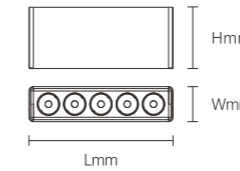

LINEAR GRILLE SPOTLIGHT

SSA04

Frame Color

Materials of Housing: Aluminum
Materials of Optics: PC

Model No.	W	V	lm		LxHxØ [mm] LxWxH [mm] ØxH [mm]			

OS19006   10W   AC170-277V   400lm   145x30mm   149x37x53mm   Aluminum   Recessed   48

LINEAR GRILLE SPOTLIGHT

SSA05

Frame Color

Materials of Housing: Aluminum
Materials of Optics: PC

Model No.	W	V	lm		LxHxØ [mm] LxWxH [mm] ØxH [mm]			

OS19008   10W   AC170-277V   550lm   148x36x64mm   Aluminum   Surface   30

SSA04

Frame Color

Materials of Housing: Aluminum
Materials of Optics: PC

Model No.	W	V	lm		LxHxØ [mm] LxWxH [mm] ØxH [mm]			

OS19007   20W   AC170-277V   800lm   280x30mm   284x37x53mm   Aluminum   Recessed   24

INSTALLATION DIAGRAM

1. Cut off the electricity
2. Mark and create mounting holes in the ceiling corresponding to the product dimensions
3. Connect the cables to the mains electricity
4. Securely mount the luminaire

SSA05

Frame Color

Materials of Housing: Aluminum
Materials of Optics: PC

Model No.	W	V	lm		LxHxØ [mm] LxWxH [mm] ØxH [mm]			

OS19009   20W   AC170-277V   1100lm   287x36x64mm   Aluminum   Surface   24

INSTALLATION DIAGRAM

1. Cut off the electricity
2. Mark and create mounting holes in the ceiling corresponding to the product dimensions
3. Connect the cables to the mains electricity
4. Securely mount the luminaire