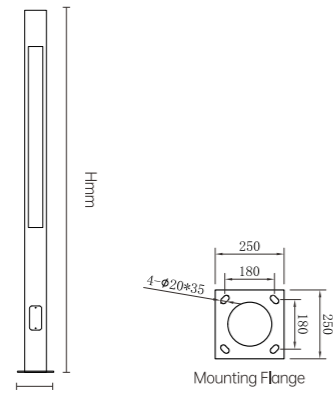

GARDEN LIGHT

LXSA03

Model No.	W	V	lm	LxHxØ [mm] LxWxH [mm] ØxH [mm]	Material	Installation
OS78003	30W	AC220-240V	2400lm	Φ160x3000mm	Aluminum	Fixed installation /