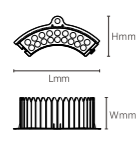

FZSA02

Model No.	W	V	lm	LxHxØ [mm] LxWxH [mm] ØxH [mm]	Material	Installation
OS75103	18W	DC24V	1440lm	325x186x160mm	Aluminum	Fixed installation /