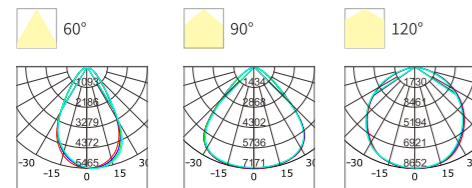

Model No.	W	V	lm		LxHxØ [mm] LxWxH [mm] ØxH [mm]			
OS40157/OS40162	100W	AC120-277V	14000/16000lm	/	Φ 240x146mm	Die-cast aluminum	Bracket/Chain/Hanging rod	/
OS40158/OS40163	150W	AC120-277V	21000/24000lm	/	Φ 280x147mm	Die-cast aluminum	Bracket/Chain/Hanging rod	/
OS40159/OS40164	200W	AC120-277V	28000/32000lm	/	Φ 320x147mm	Die-cast aluminum	Bracket/Chain/Hanging rod	/
OS40160/OS40165	250W	AC120-277V	35000/40000lm	/	Φ 360x156mm	Die-cast aluminum	Bracket/Chain/Hanging rod	/
OS40161/OS40166	300W	AC120-277V	42000/48000lm	/	Φ 360x156mm	Die-cast aluminum	Bracket/Chain/Hanging rod	/