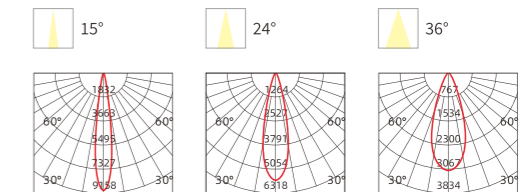

INSTALLATION DIAGRAM

LED SPOTLIGHT

TSA09

Product Features

It can be adjusted horizontally by 355° and vertically by 90°. Three beam angles of 15°, 24° and 36° are available for selection. With high constant current precision, the lamp has no stroboscopic phenomenon. Thanks to the fin heat dissipation design, the lifespan of the lamp can reach up to 30,000 hours.