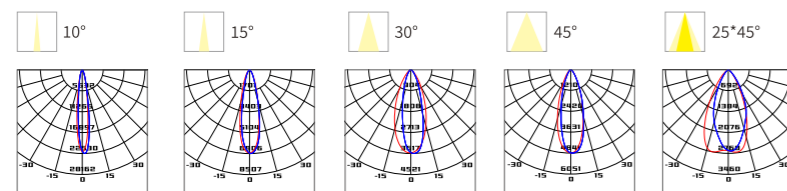

LINEAR WALL WASHER

LSSA03

DIMENSIONS(mm)

Model No.	W	V	lm	LxHx∅ [mm] LxWxH [mm] ∅xH [mm]	Material	Installation	Notes
OS71024	72W	DC24V	5040lm	1000x115x70mm	Aluminum	Fixed installation	/

LINEAR LIGHT

Product Features