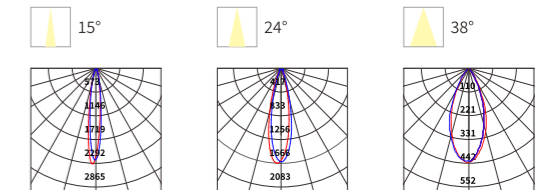

Body Color

Model No.	W	V	lm	LxHxØ [mm] LxWxH [mm] ØxH [mm]			

OS21012	5W	DC24V	350lm	Φ75x70mm	Aluminum alloy	Track	36

Materials of Housing: Aluminum
Materials of Optics: PMMA