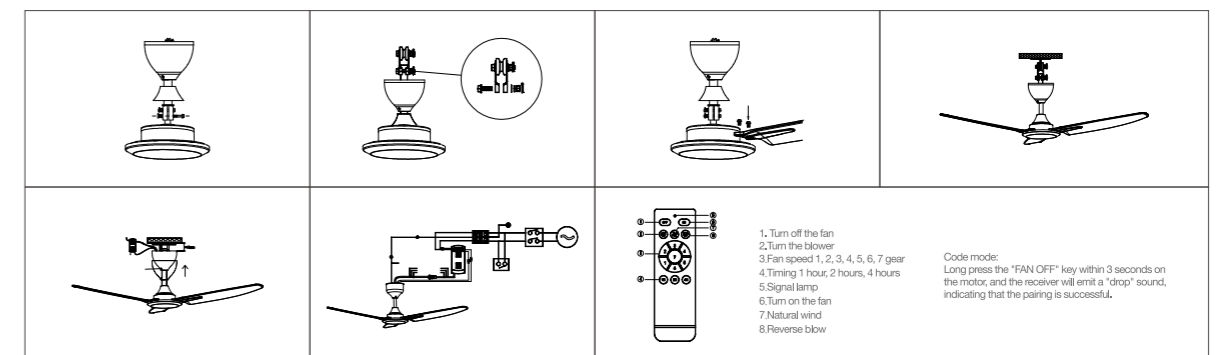

INSTALLATION DIAGRAM