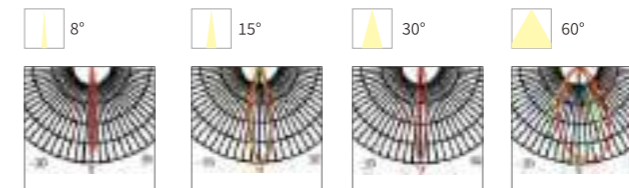

Model No.	W	V	lm	LxHxØ [mm] LxWxH [mm] ØxH [mm]	Material	Installation	Quantity
OS75012	6W	DC24V/AC220-240V	360lm	Φ 100x117mm	Aluminum	Fixed installation	1
OS75013	10W	DC24V/AC220-240V	600lm	Φ 100x117mm	Aluminum	Fixed installation	1