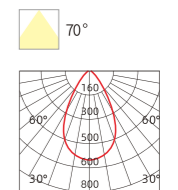

Materials of Housing: **Aluminum**
Materials of Optics: **PMMA**

Model No.	W	V	lm	Beam Angle (mm)	LxHxØ [mm] LxWxH [mm] ØxH [mm]	Material	Mounting	Depth [mm]
OS12174	7W	AC220-240V	630lm	Φ75mm	Φ85x48mm	Aluminum + PMMA	Recessed	100
OS12175	9W	AC220-240V	900lm	Φ75mm	Φ85x48mm	Aluminum + PMMA	Recessed	100
OS12176	12W	AC220-240V	1200lm	Φ95mm	Φ108x53mm	Aluminum + PMMA	Recessed	48
OS12177	15W	AC220-240V	1500lm	Φ95mm	Φ108x53mm	Aluminum + PMMA	Recessed	48
OS12178	18W	AC220-240V	1800lm	Φ125mm	Φ138x60mm	Aluminum + PMMA	Recessed	24
OS12179	24W	AC220-240V	2400lm	Φ125mm	Φ138x60mm	Aluminum + PMMA	Recessed	24