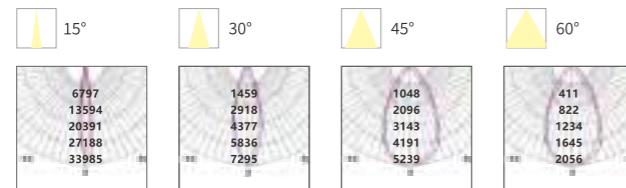

Model No.	W	V	lm	LxHxØ [mm] LxWxH [mm] ØxH [mm]	Material	Installation
OS75082	1760lm	22W	AC220-240V	121x190x207mm	Aluminum	Fixed installation

INSTALLATION DIAGRAM

Application Areas

- Facade
- Shop windows
- Sculptures
- Walls, fences, etc.