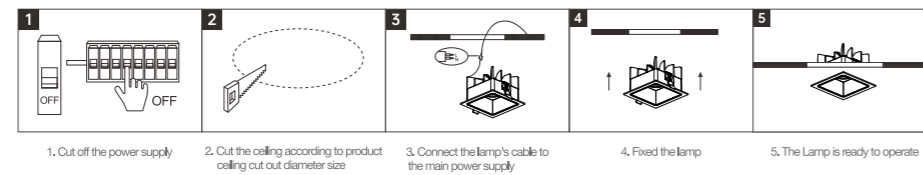

INSTALLATION DIAGRAM