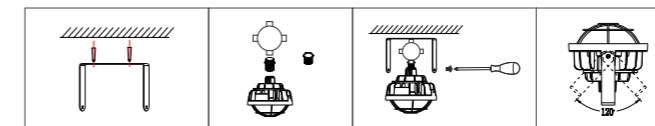

INSTALLATION DIAGRAM