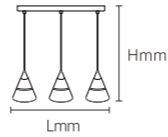

LED PENDANT LIGHT

SBSI01

Model No.	LAMP HOLDER	V	LxHxØ [mm] LxWxH [mm] ØxH [mm]	Material	Light Type	Other
OS40090	E27	AC220-240V	540x150x1000mm	Iron	Fixed type	/

INSTALLATION DIAGRAM

SBSI01

Model No.	LAMP HOLDER	V	LxHxØ [mm] LxWxH [mm] ØxH [mm]	Material	Light Type	Other
OS40093	E27	AC220-240V	620x120x1200mm	Iron	Fixed type	/

INSTALLATION DIAGRAM