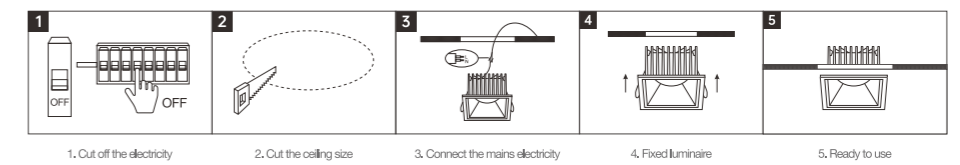

INSTALLATION DIAGRAM