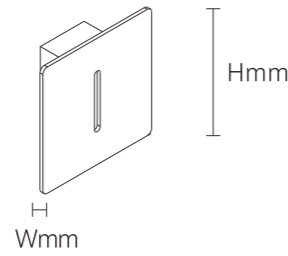

STEP LIGHT

ZRSA17

Model No.	W	V	lm						

OS77022   3W   AC220-240V   20lm   45x62mm   75x75x32mm   Aluminum   Fixed installation   /

ZRSA18

Model No.	W	V	lm						

OS77023   3W   AC220-240V   20lm   45x62mm   Φ75x32mm   Aluminum   Fixed installation   /

STEP LIGHT

ZRSA19

Model No.	W	V	lm						

OS77024   3W   AC220-240V   84lm   100x100mm   106x106x72mm   Aluminum   Fixed installation   /

ZRSA20

Model No.	W	V	lm						

OS77025   3W   AC220-240V   84lm   103x66mm   109x72x73mm   Aluminum   Fixed installation   /