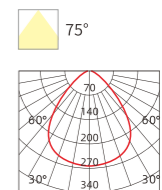

LED DOWNLIGHT

XZSA05

Product Features

- The front cover boasts an IP54 waterproof rating, effectively resisting moisture and dust ingress.
- Its exceptional waterproof and anti-fog performance ensures stable operation even in harsh weather conditions.
- With a color rendering index (CRI) as high as 90, it accurately restores objects' true colors for vivid, natural visual effects.
- Achieving 100lm/W luminous efficacy, it delivers outstanding energy efficiency and significantly reduces power costs.
- Featuring a recessed light source and wide shading angle, it actively minimizes glare interference.
- This integrated design balances functionality and visual comfort, making it suitable for diverse indoor/outdoor lighting environments.

Application

- Real estate
- Homes
- Villas,
- Shopping malls
- Supermarkets
- Stores
- Offices

LED DOWNLIGHT

XZSA05

Frame Color

Materials of Housing: **Aluminum+PC**
Materials of Optics: **PMMA**

Model No.	W	V	lm		LxHxΦ [mm] LxWxH [mm] ΦxH [mm]			
OS12111	10W	AC220-240V	1000lm	Φ75mm	Φ84x45mm	Aluminum + PC + PMMA	Recessed	48
OS12112	15W	AC220-240V	1500lm	Φ95mm	Φ110x60mm	Aluminum + PC + PMMA	Recessed	36
OS12113	24W	AC220-240V	2400lm	Φ150mm	Φ160x80mm	Aluminum + PC + PMMA	Recessed	36
OS12114	40W	AC220-240V	4000lm	Φ200mm	Φ214x108mm	Aluminum + PC + PMMA	Recessed	18

INSTALLATION DIAGRAM