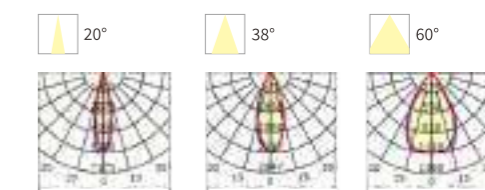

OS75070	6W	AC220-240V	450lm	φ46x125x121mm	Aluminum	Fixed installation /
---------	----	------------	-------	---------------	----------	----------------------

Model No.	W	V	lm	LxHxφ [mm] LxWxH [mm] φxH [mm]	Material	Installation
-----------	---	---	----	--------------------------------------	----------	--------------