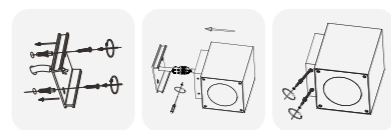

INSTALLATION DIAGRAM