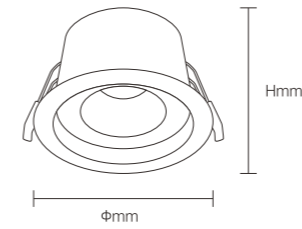

INSTALLATION DIAGRAM

LED SPOTLIGHT

TSA20

Frame Color

Materials of Housing: **Aluminum**
Materials of Optics: **PMMA**

Model No.	W	V	lm	Φ (mm)	LxHxΦ [mm] LxWxH [mm] ΦxH [mm]	Material	Installation	Quantity
OS13231	6W	AC220-240V	360lm	Φ75mm	Φ88x50mm	Aluminum	Recessed	100