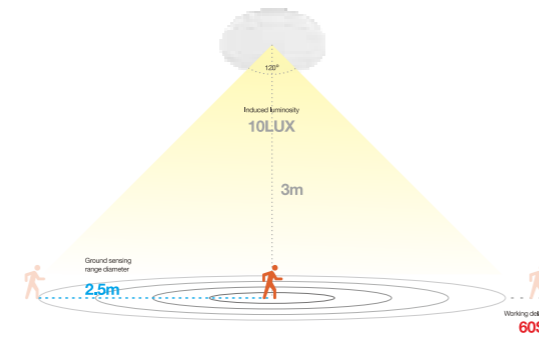

6500K

Body Color