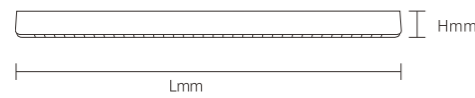

Materials of Housing: **Aluminum**
Materials of Optics: **PMMA**