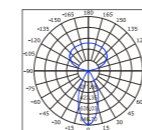

Model No.	W	V	lm	LxHxϕ [mm] LxWxH [mm] ϕxH [mm]	Material	Installation	Quantity
OS20002	36W	AC220-240V	1800lm	1198x22x78mm	Aluminum	Suspending	9
OS20003	32W	AC220-240V	1500lm	1198x22x78mm	Aluminum	Suspending	9

up:100°
down:36°