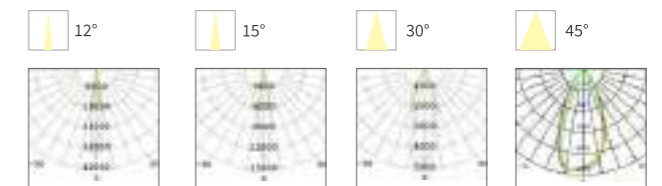

Model No.	W	V	lm	LxHxφ [mm] LxWxH [mm] φxH [mm]	Material	Installation	Other
-----------	---	---	----	--------------------------------------	----------	--------------	-------

OS75038	36W	DC24V/AC220-240V	2880lm	φ 180x224x173mm	Aluminum	Fixed installation	/
OS75039	48W	DC24V/AC220-240V	3840lm	φ 180x224x173mm	Aluminum	Fixed installation	/
OS75040	54W	DC24V/AC220-240V	4320lm	φ 180x224x173mm	Aluminum	Fixed installation	/