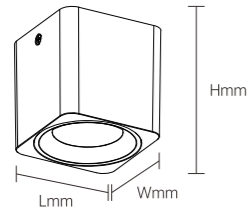

INSTALLATION DIAGRAM

LED SURFACE DOWNLIGHT

XZSA10

Frame Color

Materials of Housing: **Aluminum**
Materials of Optics: **Aluminum**

Model No.	W	V	PF	lm	LxHxΦ [mm] LxWxH [mm] ΦxH [mm]	Material	Beam Angle	Quantity
OS12156	10W	AC220-240V	≥0.5	800lm	72x72x75mm	Aluminum	Surface	36
OS12157	15W	AC220-240V	≥0.5	1200lm	90x90x90mm	Aluminum	Surface	24
OS12158	25W	AC220-240V	≥0.9	2000lm	111x111x110mm	Aluminum	Surface	18