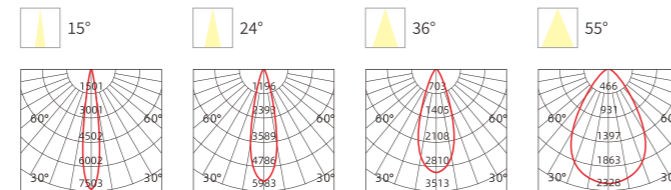

TSA11

IP20 50000h CRI ≥ 90 PF ≥ 0.5 PF ≥ 0.9
1-10 VOLT DALI ZigBee

Frame Color

Materials of Housing: **Aluminum**
Materials of Optics: **PC**

Model No.	W	V	lm	Beam Angle (mm)	LxHxØ [mm] LxWxH [mm] Ø xH [mm]	Material	Mounting	Life (h)
OS13143	8W	AC220-240V	600lm	Φ56mm	Φ65x59mm	Aluminum + PC	Recessed	30
OS13150	12W	AC220-240V	960lm	Φ75mm	Φ86x78mm	Aluminum + PC	Recessed	30
OS13157	20W	AC220-240V	1600lm	Φ95mm	Φ106x92mm	Aluminum + PC	Recessed	30