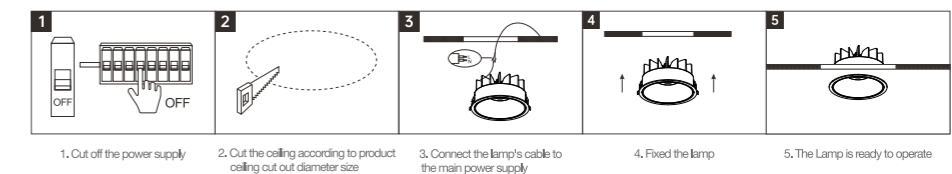

INSTALLATION DIAGRAM