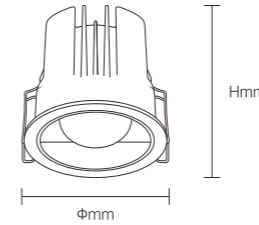

LED SPOTLIGHT