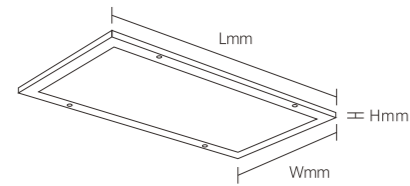

LED PANEL LIGHT

PGSA02

Body Color

Materials of Housing: **Aluminum**
Materials of Optics: **PMMA**

120°

Model No.	W	V	lm	Beam Angle [°]	LxHxØ [mm] LxWxH [mm] ØxH [mm]	Material	Installation	Qty
OS15007	36W	AC220-240V	3780lm	/	1200x300x10mm	Aluminum	surface	8
OS15008	36W	AC220-240V	3780lm	/	600x600x10mm	Aluminum	surface	8
OS15009	36W	AC220-240V	3420lm	/	900x300x10mm	Aluminum	surface	8
OS15010	24W	AC220-240V	2280lm	/	600x300x10mm	Aluminum	surface	8

INSTALLATION DIAGRAM

1. Out off the electricity
2. Align brackets with marked positions on ceiling and secure with expansion screws
3. Thread power cable through bracket hole, connect to driver
4. Fix the lamp body with screws and then turn on the power

LED PANEL LIGHT

PGSA03

Body Color

Materials of Housing: **Aluminum**
Materials of Optics: **PMMA**

110°

Model No.	W	V	lm	Beam Angle [°]	LxHxØ [mm] LxWxH [mm] ØxH [mm]	Material	Installation	Qty
OS15011-200lm/w	18W	AC220-240V	3600lm	/	595x595x35mm	Aluminum	Recessed	6
OS15012-180lm/w	18W	AC220-240V	3240lm	/	595x595x35mm	Aluminum	Recessed	6
OS15013-180lm/w	18W	AC220-240V	3240lm	/	1195x295x35mm	Aluminum	Recessed	6
OS15014-180lm/w	36W	AC220-240V	6480lm	/	1195x595x35mm	Aluminum	Recessed	4
OS15015-160lm/w	20W	AC220-240V	3200lm	/	595x595x35mm	Aluminum	Recessed	6
OS15016-160lm/w	20W	AC220-240V	3200lm	/	1195x295x35mm	Aluminum	Recessed	6
OS15017-160lm/w	36W	AC220-240V	5760lm	/	1195x595x35mm	Aluminum	Recessed	4

INSTALLATION DIAGRAM

1. Out off the electricity
2. Pass the panel light through the ceiling.
3. Removing the luminaire from a suspended ceiling grid.
4. Aligning the site of panel light and ceiling board and finish the installation.
5. LED panel installed.