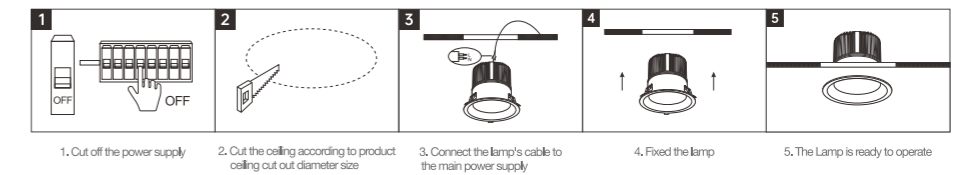

INSTALLATION DIAGRAM