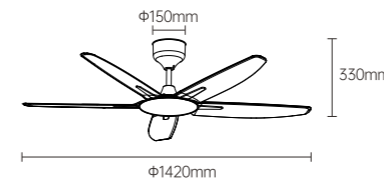

DIRECT-BLADE CEILING FAN

YZSP01

IP20

Body Color

BK BK
BLADE MAIN

Model No.: LV11001
 Product size: 56 inch
 Fan leaves: 5-leaf-ABS
 Electrical machinery: 40W-low voltage DC
 Lamp: No
 Control mode: Wireless IR Remote Controller
 Function: Forward and reverse rotation with 14 gears (Forward rotation with 7 gears and reverse rotation with 7 gears), max rotation speed 220rpm
 Installation method: Lifting hook, hanging rod 250mm
 PCS/CTN: 2