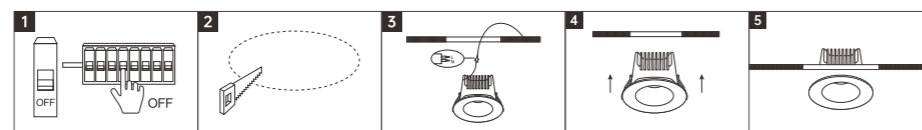

NOTE: Beam angle of Model OS13217 exclude 65°

INSTALLATION DIAGRAM

1. Cut off the power supply
2. Cut the ceiling according to product calling out diameter size
3. Connect the lamp's cable to the main power supply
4. Fixed the lamp
5. The Lamp is ready to operate