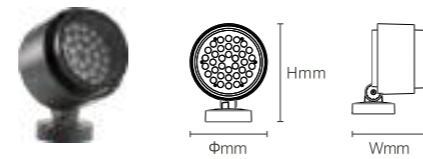

SPOT LIGHT

BHSA04