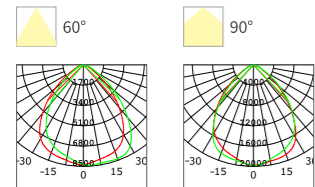

LED EXPLOSION PROOF LUMINAIRES

GLSA11

6500K

Model No.	W	V	lm	⌀ (mm)	LxHx⌀ [mm] LxWxH [mm] ⌀xH [mm]	Material	Mounting	Accessories
OS40244	60W-400W	AC200-250V	8400lm-56000lm(±5%)	/	Φ 270x129mm	Aluminum	Wall / Ceiling	/
OS40244	60W-400W	AC200-250V	8400lm-56000lm(±5%)	/	Φ 370x200mm	Aluminum	Wall / Ceiling	/
OS40244	60W-400W	AC200-250V	8400lm-56000lm(±5%)	/	Φ 480x241mm	Aluminum	Wall / Ceiling	/