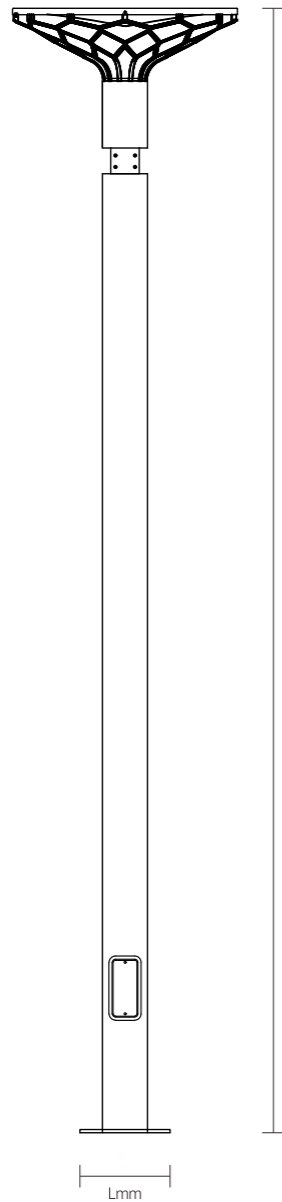

GARDEN LIGHT