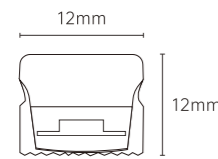

Model No.	W	V	lm	LxHxØ [mm] LxWxH [mm] ØxH [mm]	Extruded Silicone	Fixed installation	10m/Roll
OS79007	6W	DC24V	180LM	12x12mm	Extruded Silicone	Fixed installation	10m/Roll
OS79008	8W	DC24V	240Lm	12x12mm	Extruded Silicone	Fixed installation	10m/Roll
OS79009	10W	DC24V	300LM	12x12mm	Extruded Silicone	Fixed installation	10m/Roll

Recommended Accessories