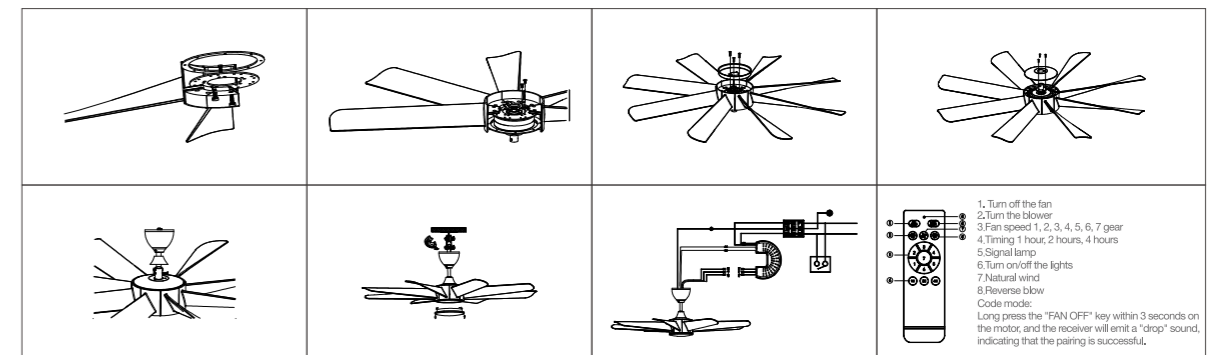

INSTALLATION DIAGRAM

INSTALLATION DIAGRAM

CEILING FAN

Product Features

This ceiling fan is engineered for large spaces and powerful airflow, perfectly meeting the varying cooling needs of modern households. Featuring a high-performance, precision-crafted frequency conversion motor, it offers exceptional energy efficiency and delivers steady, powerful airflow while maintaining low energy consumption. The motor's strong and stable magnetic field ensures reliable operation and a whisper-quiet performance, creating a serene environment ideal for restful sleep, even for babies and the elderly.