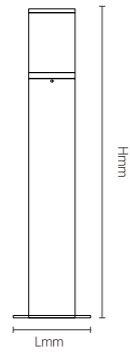

BOLLARD LIGHT