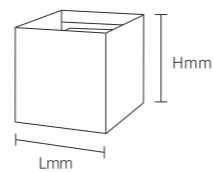

LED WALL LIGHT

FS101

Model No.	W	V	LxHx∅ [mm] LxWxH [mm] ∅xH [mm]			
OS40076	6W	AC220-240V	150x50x280mm	Iron + PMMA	Fixed type	/

INSTALLATION DIAGRAM

FS101

Model No.	W	V	LxHx∅ [mm] LxWxH [mm] ∅xH [mm]			
OS40075	6W	AC220-240V	100x100x100mm	Iron	Fixed type	/

INSTALLATION DIAGRAM

LED WALL LIGHT

FS101

Model No.	W	V	LxHx∅ [mm] LxWxH [mm] ∅xH [mm]			
OS40077	6W	AC220-240V	140x42mm	Iron + PMMA	Fixed type	/

INSTALLATION DIAGRAM