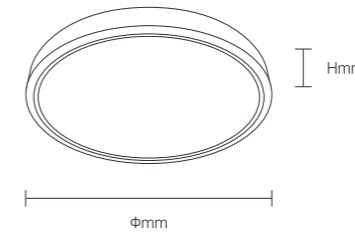

Model No.	W	V	lm	LxHx∅ [mm] LxWxH [mm] ∅xH [mm]			
OS18075	26W	AC100-245V	1200lm	Φ300x40mm	PP+PC+PS+PMMA	Surface	10