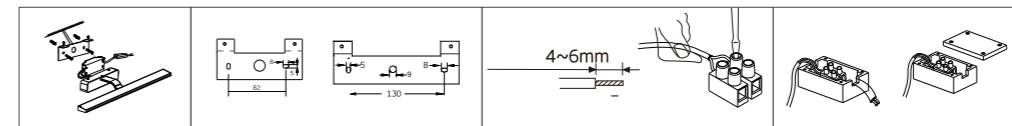

INSTALLATION DIAGRAM