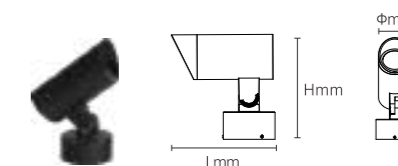

Model No.	W	V	lm	LxHxφ [mm] LxWxH [mm] φxH [mm]	Material	Installation

OS75070	6W	AC220-240V	450lm	φ46x125x121mm	Aluminum	Fixed installation /