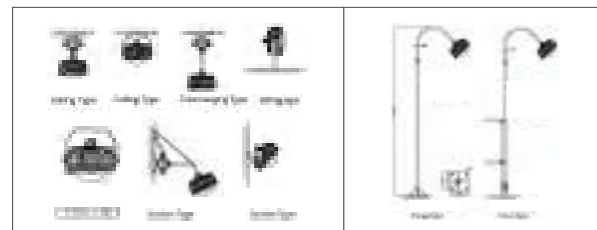

100°

INSTALLATION DIAGRAM

LED EXPLOSION PROOF LUMINAIRES

GLSA04

6500K

Model No.	W	V	lm		LxHxØ [mm] LxWxH [mm] ØxH [mm]			
OS40217	50W	AC120-277V	6000lm	/	φ 235x120mm	Die-cast aluminum	Bracket / Ceiling	/
OS40218	100W	AC120-277V	12000lm	/	φ 235x120mm	Die-cast aluminum	Bracket / Ceiling	/
OS40219	150W	AC120-277V	18000lm	/	φ 235x125mm	Die-cast aluminum	Bracket / Ceiling	/
OS40220	200W	AC120-277V	24000lm	/	φ 365x125mm	Die-cast aluminum	Bracket / Ceiling	/
OS40221	250W	AC120-277V	30000lm	/	φ 385x125mm	Die-cast aluminum	Bracket / Ceiling	/
OS40222	300W	AC120-277V	36000lm	/	φ 385x125mm	Die-cast aluminum	Bracket / Ceiling	/