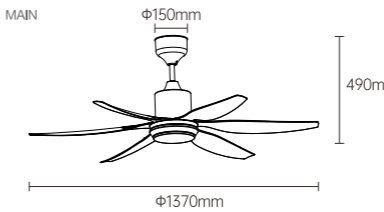

Body Color

BLADE MAIN