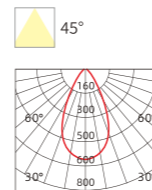

INSTALLATION DIAGRAM

LED DOWNLIGHT

XZSA12

Frame Color

Materials of Housing: **Aluminum**
Materials of Optics: **PMMA**

Model No.	W	V	lm	Beam Angle (mm)	LxHxØ [mm] LxWxH [mm] ØxH [mm]	Material	Mounting	Depth
OS12168	8W	AC220-240V	800lm	45°	φ90x50mm	Aluminum + PMMA	Recessed	30
OS12169	12W	AC220-240V	1320lm	45°	φ125x53.5mm	Aluminum + PMMA	Recessed	30
OS12170	20W	AC220-240V	2200lm	45°	φ145x67mm	Aluminum + PMMA	Recessed	20
OS12171	30W	AC220-240V	3300lm	45°	φ168x74.5mm	Aluminum + PMMA	Recessed	15
OS12172	38W	AC220-240V	4180lm	45°	φ200x89.5mm	Aluminum + PMMA	Recessed	15
OS12173	45W	AC220-240V	4950lm	45°	φ228x96.8mm	Aluminum + PMMA	Recessed	15