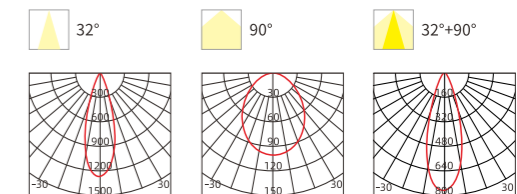

LED SPOTLIGHT

TSA20

Frame Color

Materials of Housing: **Aluminum**
Materials of Optics: **PMMA**

Model No.	W	V	lm	Φ (mm)	LxHxΦ [mm] LxWxH [mm] ΦxH [mm]	Material	Installation	Quantity
OS13231	6W	AC220-240V	360lm	Φ75mm	Φ88x50mm	Aluminum	Recessed	100

INSTALLATION DIAGRAM