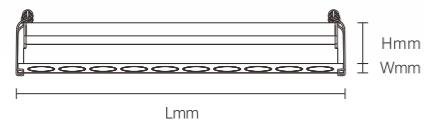

Materials of Housing: Aluminum
Materials of Optics: PC

Model No.	W	V	lm		LxHxØ [mm] LxWxH [mm] ØxH [mm]			

OS19007   20W   AC170-277V   800lm   280x30mm   284x37x53mm   Aluminum   Recessed   24