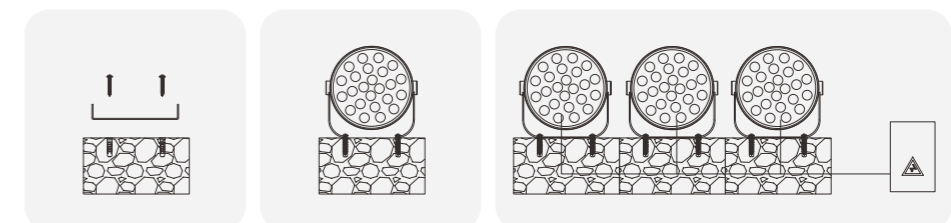

INSTALLATION DIAGRAM