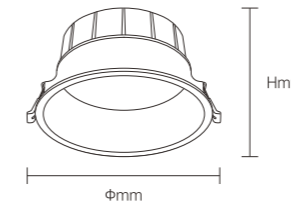

LED DOWNLIGHT