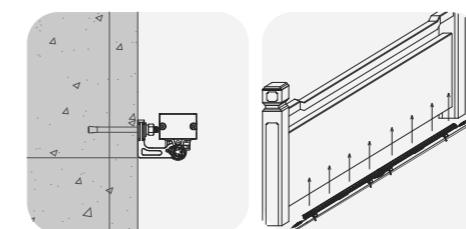

INSTALLATION DIAGRAM