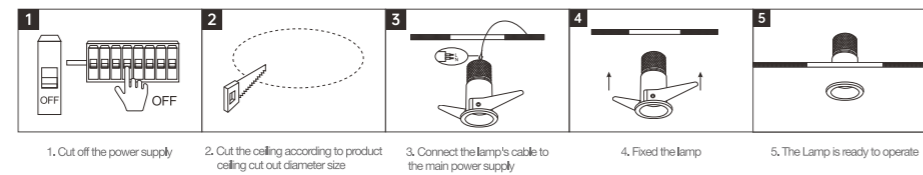

INSTALLATION DIAGRAM