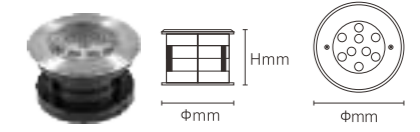

IN-GROUND LIGHT

YHSA01

Model No.	W	V	lm	LxHxØ [mm] LxWxH [mm] ØxH [mm]	Nozzle hole			

OS73001	1W	DC24V	40lm	Φ52x78mm Φ50mm	Aluminum+Stainless steel	/	/	/

Model No.	W	V	lm	LxHxØ [mm] LxWxH [mm] ØxH [mm]	Nozzle hole			

OS73002	3W	DC24V	120lm	Φ80x78mm Φ73mm	Aluminum+Stainless steel	/	/	/

Model No.	W	V	lm	LxHxØ [mm] LxWxH [mm] ØxH [mm]	Nozzle hole			

OS73004	6W	DC24V	240lm	Φ100x80mm Φ92mm	Aluminum+Stainless steel	/	/	/

Model No.	W	V	lm	LxHxØ [mm] LxWxH [mm] ØxH [mm]	Nozzle hole			

OS73005	9W	DC24V	360LM	Φ120x90mm Φ115mm	Aluminum+Stainless steel	/	/	/

OS73006	12W	DC24V	480LM	Φ120x90mm Φ115mm	Aluminum+Stainless steel	/	/	/

Model No.	W	V	lm	LxHxØ [mm] LxWxH [mm] ØxH [mm]	Nozzle hole			

OS73007	15W	DC24V	600lm	Φ160x90mm Φ143mm	Aluminum+Stainless steel	/	/	/

OS73008	18W	DC24V	720lm	Φ160x90mm Φ143mm	Aluminum+Stainless steel	/	/	/

Model No.	W	V	lm	LxHxØ [mm] LxWxH [mm] ØxH [mm]	Nozzle hole			

OS73009	24W	DC24V	960lm	Φ180x90mm Φ165mm	Aluminum+Stainless steel	/	/	/

Model No.	W	V	lm	LxHxØ [mm] LxWxH [mm] ØxH [mm]	Nozzle hole			

OS73010	36W	DC24V	1440lm	Φ200x90mm Φ185mm	Aluminum+Stainless steel	/	/	/

INSTALLATION DIAGRAM