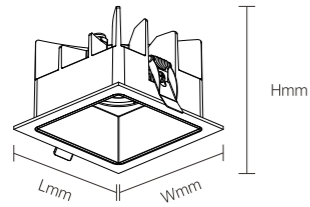

TSA19

Frame Color