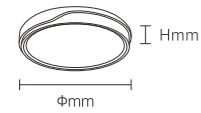

LED CEILING LIGHT

SZSP10