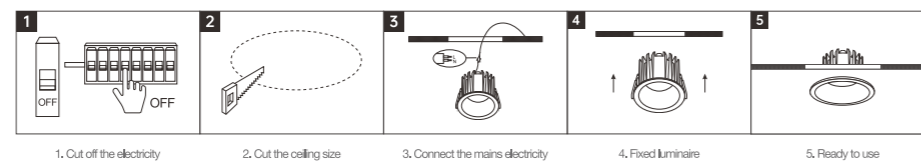

INSTALLATION DIAGRAM