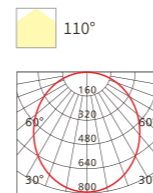

Application

- Real estate
- Homes
- Villas,
- Shopping malls
- Supermarkets
- Stores
- Offices

LED DOWNLIGHT

XZSP05

9W 12W 18W

Frame Color

Materials of Housing: PP
Materials of Optics: PP

Model No.	W	V	lm	Φ [mm]	LxHxΦ [mm] LxWxH [mm] ΦxH [mm]	Material	Installation	Height [mm]
OS12019	9W	AC220-240V	810lm	Φ100mm	Φ120x29.5mm	PP	Recessed	60
OS12020	12W	AC220-240V	1080lm	Φ125mm	Φ145x29.5mm	PP	Recessed	60
OS12021	18W	AC220-240V	1620lm	Φ150mm	Φ170x29.5mm	PP	Recessed	30
OS12022	24W	AC220-240V	2160lm	Φ200mm	Φ225x29.5mm	PP	Recessed	20
OS12023	/	/	/	/	Φ123x38mm	PP	surface-mounted frame	60
OS12024	/	/	/	/	Φ148x38mm	PP	surface-mounted frame	60
OS12025	/	/	/	/	Φ173x38mm	PP	surface-mounted frame	60
OS12026	/	/	/	/	Φ228x38mm	PP	surface-mounted frame	40