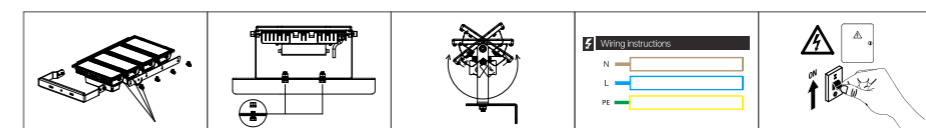

INSTALLATION DIAGRAM