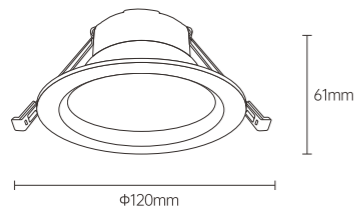

GHSI08

6500K

Model No.: OS23012
Cut off: $\phi 95\text{mm}$;
Main Power: 5W;
Emergency power: 3W;
Battery: Li-ion 3.7V;
Input voltage: AC220V/50Hz ;
Recharging time: 24 hours;
Emergency time: 120mins;
Material: Iron+ABS+PVC;
Emergency lumen: 55lm($\pm 5\%$);
Installation: Recessed mounted;
Working mode: Switch control main power & automatic emergency;
Control type: Non-centralized control.
PCS/CTN: 30