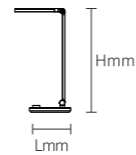

LED TABLE LIGHT

RSP07

Model No.	DIMMABLE	W	V	lm	LxHxØ [mm] LxWxH [mm] ØxH [mm]	Material	Notes

OS40063 Knob stepless dim 14W AC220-240V 900lm 252x186x487mm ABS + AL alloy /

RSP08

Model No.	DIMMABLE	W	V	lm	LxHxØ [mm] LxWxH [mm] ØxH [mm]	Material	Notes

OS40064 Knob stepless dim 18W AC220-240V 800lm 380x186x483mm ABS + AL alloy /

LED TABLE LIGHT

RSP09

Model No.	DIMMABLE	W	V	lm	LxHxØ [mm] LxWxH [mm] ØxH [mm]	Material	Notes

OS40065 Three-level dim 9W AC220-240V 400lm 428x70x544mm ABS+ silicone /

RSP10

Model No.	DIMMABLE	W	V	lm	LxHxØ [mm] LxWxH [mm] ØxH [mm]	Material	Notes

OS40066 Stepless dim 8W AC220-240V 300lm 150x120x660mm ABS+ silicone /