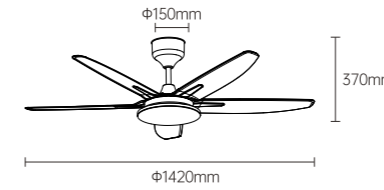

Body Color

Model No.: OS22002
Product size: 56 inch
Fan leaves: 5-leaf-ABS
Electrical machinery: 40W-low voltage DC
Lamp: 36W
Control mode: Wireless IR Remote Controller
Function: Forward and reverse rotation with 14 gears (Forward rotation with 7 gears and reverse rotation with 7 gears), max rotation speed 220rpm
Installation method: Lifting hook, hanging rod 250mm
PCS/CTN: 2