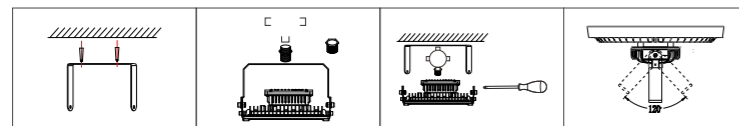

INSTALLATION DIAGRAM