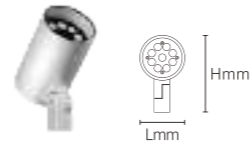

Model No.	W	V	lm	LxHxØ [mm] LxWxH [mm] ØxH [mm]	Material	Installation
OS75082	1760lm	22W	AC220-240V	121x190x207mm	Aluminum	Fixed installation

INSTALLATION DIAGRAM

Application Areas

- Facade
- Shop windows
- Sculptures
- Walls, fences, etc.