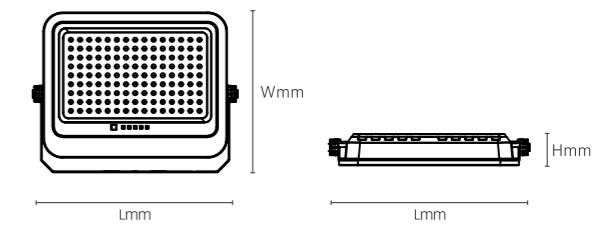

LED SOLAR FLOODLIGHT

FXSA02

Model No.	W	Photovoltaic panel	Photovoltaic panel size (LxWxH)	V	lm	LxHxØ [mm] LxWxH [mm] ØxH [mm]	Material	Mounting	Notes
OS40133	3W	10W/6V	350x235x17mm	DC3.2V	450lm	155x189x48mm	Die-cast aluminum	Hanging mounting	/
OS40134	5W	10W/6V	350x235x17mm	DC3.2V	720lm	155x189x48mm	Die-cast aluminum	Hanging mounting	/
OS40135	9W	18W/6V	350x350x17mm	DC3.2V	1350lm	217x270x48mm	Die-cast aluminum	Hanging mounting	/
OS40136	12W	25W/6V	350x450x17mm	DC3.2V	1800lm	217x270x48mm	Die-cast aluminum	Hanging mounting	/
OS40137	15W	25W/6V	350x450x17mm	DC3.2V	2250lm	217x270x48mm	Die-cast aluminum	Hanging mounting	/

INSTALLATION DIAGRAM

LED SOLAR FLOODLIGHT

FXSA04

Model No.	W	Photovoltaic panel	Photovoltaic panel size (LxWxH)	V	lm	LxHxØ [mm] LxWxH [mm] ØxH [mm]	Material	Mounting	Notes
OS40141	60W	5W/6V	270x180x15mm	DC3.2V	600lm	172x250x46mm	PC	Fixed installation	/
OS40142	100W	8W/6V	350x235x15mm	DC3.2V	900lm	215x305x46mm	PC	Fixed installation	/
OS40143	150W	12W/6V	290x350x15mm	DC3.2V	1050lm	215x305x46mm	PC	Fixed installation	/
OS40143	200W	15W/6V	350x350x15mm	DC3.2V	1350lm	245x340x54mm	PC	Fixed installation	/

110°

INSTALLATION DIAGRAM