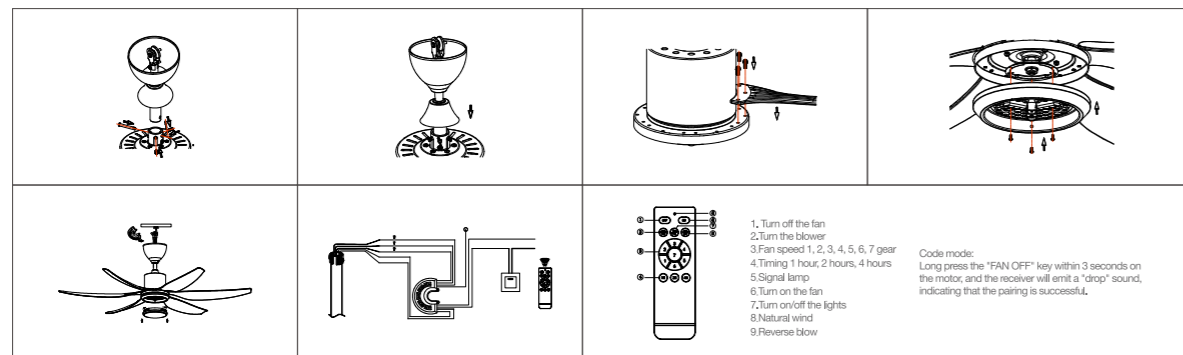

LED FAN LIGHT

YZSP05

Body Color

BLADE MAIN

Model No.: OS22007
Product size: 72 inch
Fan leaves: 6-leaf-ABS, double wood grain
Electrical machinery: 60W-high voltage DC
Lamp: 24W
Control mode: Wireless IR Remote Controller
Function: Forward and reverse rotation with 12 gears (Forward rotation with 6 gears and reverse rotation with 6 gears), max rotation speed 145rpm
Installation method: Lifting hook, hanging rod 250mm
PCS/CTN: 1

YZSP05

Body Color

BLADE MAIN

Model No.: OS22006
Product size: 66 inch
Fan leaves: 6-leaf-ABS, double wood grain
Electrical machinery: 50W-high voltage DC
Lamp: 24W
Control mode: Wireless IR Remote Controller
Function: Forward and reverse rotation with 12 gears (Forward rotation with 6 gears and reverse rotation with 6 gears), max rotation speed 145rpm
Installation method: Lifting hook, hanging rod 250mm
PCS/CTN: 1

YZSP05

Body Color

BLADE MAIN

Model No.: OS22008
Product size: 54 inch
Fan leaves: 6-leaf-ABS, silver
Electrical machinery: 50W-high voltage DC
Lamp: 24W
Control mode: Wireless IR Remote Controller
Function: Forward and reverse rotation with 12 gears (Forward rotation with 6 gears and reverse rotation with 6 gears), max rotation speed 180rpm
Installation method: Lifting hook, hanging rod 250mm
Packing method: Color box, with 1 unit in each box

INSTALLATION DIAGRAM