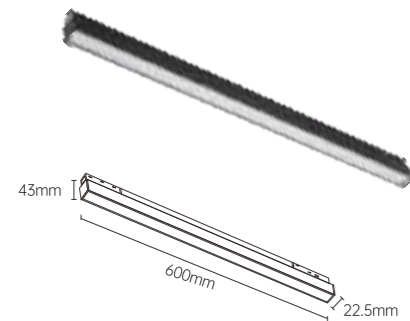

HTSA02 MAGNETIC LIGHT FLOOD LIGHT

Body Color

Model No.	W	V	lm	LxHxØ [mm] LxWxH [mm] ØxH [mm]			
OS21031	24W	DC48V	2000lm	600x22.5x43mm	Aluminum+PC	Track	30

Materials of Housing: **Aluminum**
Materials of Optics: **PMMA**