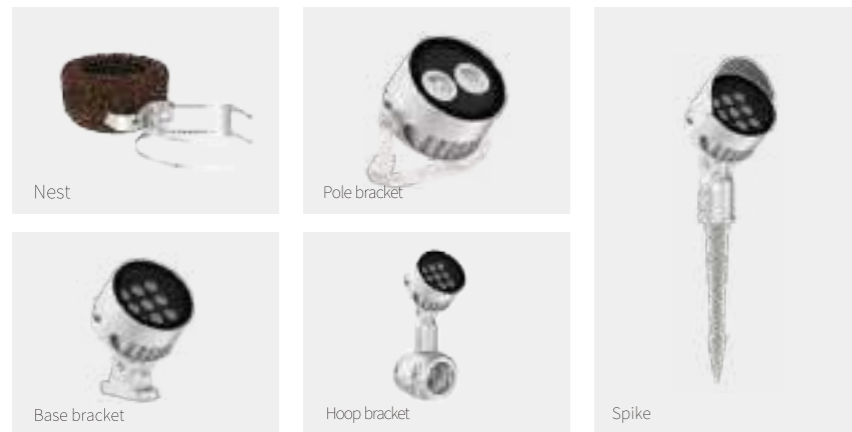

SPOT LIGHT

Product Features

- Mounting bracket is marked with engraved scales, ensuring easy adjustment;
- 5mm high transparent tempered glass with high strength and good light transmittance;
- Optional louvers ensure comfortable anti-glare effect;
- Range of accessories to fit different project needs.

Usage Scenarios

- Sculptures
- Walls
- fences
- Plants