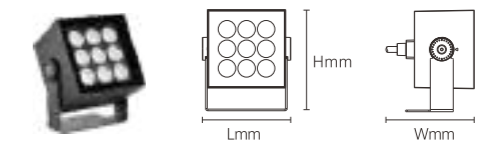

SPOT LIGHT

BHSA05