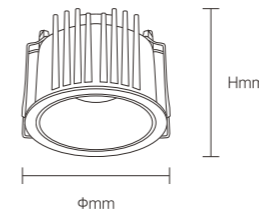

LED SPOTLIGHT