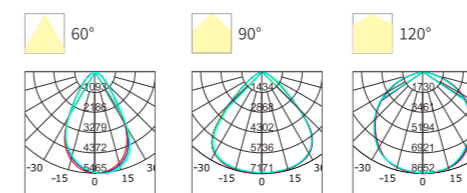

Model No.	W	V	lm		LxHxØ [mm] LxWxH [mm] ØxH [mm]		
OS40167	100W	AC120-277V	15000lm	/	Φ240x168mm	Die-cast aluminum	Bracket/Chain/Hanging rod /
OS40168	150W	AC120-277V	22500lm	/	Φ290x170mm	Die-cast aluminum	Bracket/Chain/Hanging rod /
OS40169	200W	AC120-277V	30000lm	/	Φ330x176mm	Die-cast aluminum	Bracket/Chain/Hanging rod /
OS40170	240W	AC120-277V	36000lm	/	Φ330x176mm	Die-cast aluminum	Bracket/Chain/Hanging rod /