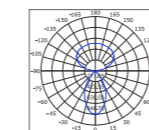

Model No.	W	V	lm	LxHxØ [mm] LxWxH [mm] ØxH [mm]	Material	Installation	Quantity
OS20001	36W	AC220-240V	1400lm	1200x10.5x60mm	Aluminum	Suspending	10

up:100°
down:50°