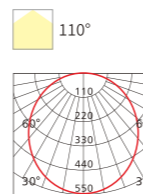

Materials of Housing: PP
Materials of Optics: PP

Model No.	W	V	lm		LxHxφ [mm] LxWxH [mm] φxH [mm]			
OS12012	4W	AC220-240V	200lm	φ75mm	φ84x30.5mm	PP	Recessed	100
OS12013	6W	AC220-240V	390lm	φ95mm	φ112x28mm	PP	Recessed	100
OS12014	10W	AC220-240V	650lm	φ120mm	φ138x32mm	PP	Recessed	80
OS12015	15W	AC220-240V	975lm	φ155mm	φ170x32mm	PP	Recessed	60