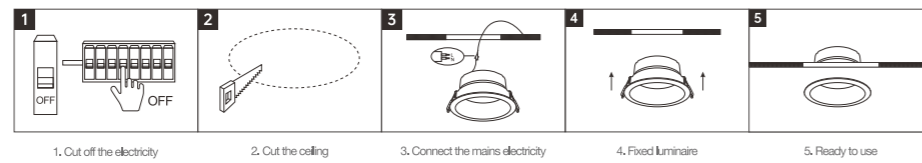

INSTALLATION DIAGRAM