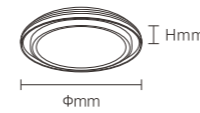

LED CEILING LIGHT

SZSP09