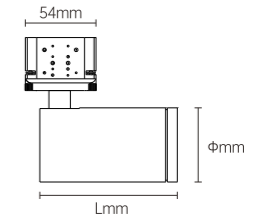

IP20 CRI ≥ 90 50000h

1-10 VOLT DALI ZigBee

3000K 4000K 6500K

Body Color

BK