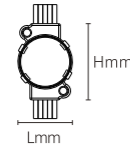

YTSP01

Model No.	W	V	lm	LxHxØ [mm] LxWxH [mm] ØxH [mm]			
OS74001	0.72W	DC12V	21lm	Φ 30mm	ABS+Polycarbonate	Fixed installation	1