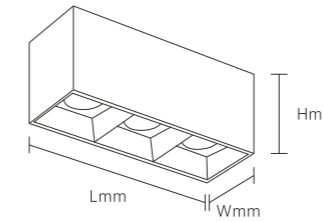

TSA16

Frame Color

Materials of Housing: **Aluminum**
Materials of Optics: **Preflector up**

Model No.	W	V	lm	LxHxØ [mm] LxWxH [mm] ØxH [mm]	Material	Mounting	Beam Angle
OS13208	3x12W	AC220-240V	2520lm	215x75x95mm	Aluminum	Surface-mounted	8°
OS13209	3x15W	AC220-240V	3150lm	280x95x110mm	Aluminum	Surface-mounted	8°