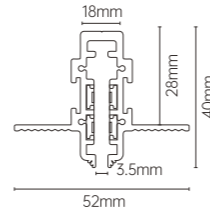

IP20

Body Color

BK

Recessed Type (Splint)