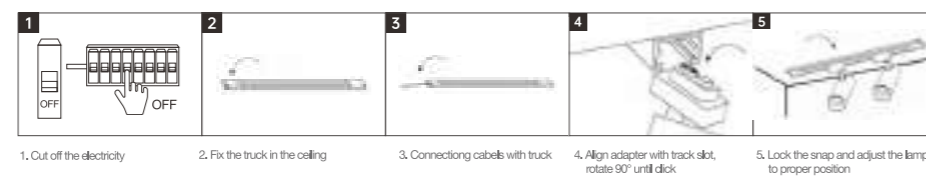

INSTALLATION DIAGRAM