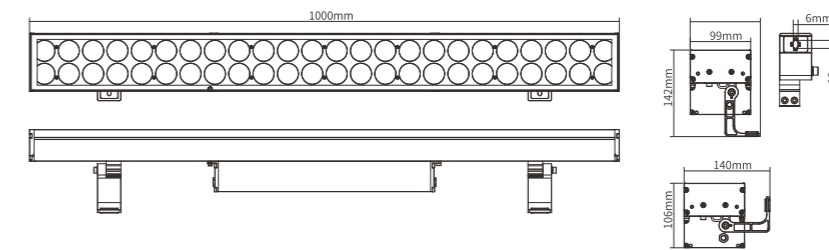

DIMENSIONS(mm)