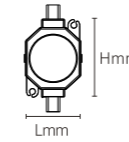

Model No.	W	V	lm	LxHxØ [mm] LxWxH [mm] ØxH [mm]			
OS75006	1.44W	DC24V	42lm	50x55mm	ABS+Polycarbonate	Fixed installation	1