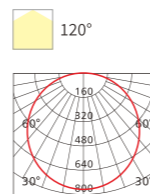

Materials of Housing: **PC**
Materials of Optics: **PC**

Model No.	W	V	lm	LxHxΦ [mm] LxWxH [mm] ΦxH [mm]	Material	Mounting	Depth [mm]
OS12054	8W	AC170-277V	640lm	Φ90x27mm	PC	Surface-mounted	60
OS12055	12W	AC170-277V	1080lm	Φ120x27mm	PC	Surface-mounted	48
OS12056	18W	AC170-277V	1620lm	Φ155x27mm	PC	Surface-mounted	36
OS12057	24W	AC170-277V	2160lm	Φ190x27mm	PC	Surface-mounted	30