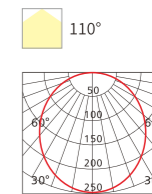

Model No.	W	V	lm		LxHxΦ [mm] LxWxH [mm] ΦxH [mm]			
OS12041	6W	AC220-240V	540lm		115x115mm 128x128x25.5mm	PP	Recessed	20
OS12042	9W	AC220-240V	900lm		130x130mm 146x146x25.5mm	PP	Recessed	10
OS12043	12W	AC220-240V	1200lm		155x155mm 170x170x25.5mm	PP	Recessed	10
OS12044	18W	AC220-240V	1800lm		185x185mm 201.5x201.5x25.5mm	PP	Recessed	10
OS12045	24W	AC220-240V	2400lm		210x210mm 220.5x220.5x25.5mm	PP	Recessed	10
OS12046	/	/	/	/	128x128x30mm	PP	surface-mounted frame	40
OS12192	/	/	/	/	148x148x30mm	PP	surface-mounted frame	40
OS12047	/	/	/	/	170x170x30mm	PP	surface-mounted frame	40
OS12048	/	/	/	/	224x224x30mm	PP	surface-mounted frame	40