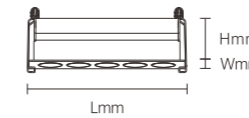

LINEAR GRILLE SPOTLIGHT

SSA02

Frame Color

WH

Materials of Housing: Aluminum
Materials of Optics: PC

Model No.	W	V	Im		LxHxØ [mm] LxWxH [mm] ØxH [mm]			
OS19002	10W	AC170-277V	550lm	160x60mm	166x64x44.5mm	Aluminum	Recessed	36

SSA02

Frame Color

WH

Materials of Housing: Aluminum
Materials of Optics: PC

Model No.	W	V	Im		LxHxØ [mm] LxWxH [mm] ØxH [mm]			
OS19003	20W	AC170-277V	1100lm	295x60mm	302x64x44.5mm	Aluminum	Recessed	24

INSTALLATION DIAGRAM

1. Cut off the electricity
2. Mark and create mounting holes in the ceiling corresponding to the product dimensions
3. Connect the cables to the mains electricity
4. Securely mount the luminaire

LINEAR GRILLE SPOTLIGHT

SSA03

Frame Color

WH

Materials of Housing: Aluminum
Materials of Optics: PC

Model No.	W	V	Im		LxHxØ [mm] LxWxH [mm] ØxH [mm]			
OS19004	10W	AC170-277V	400lm	118x26mm	124x30x42mm	Aluminum	Recessed	40

SSA03

Frame Color

WH

Materials of Housing: Aluminum
Materials of Optics: PC

Model No.	W	V	Im		LxHxØ [mm] LxWxH [mm] ØxH [mm]			
OS19005	20W	AC170-277V	800lm	234x26mm	236x30x42mm	Aluminum	Recessed	32

INSTALLATION DIAGRAM

1. Cut off the electricity
2. Mark and create mounting holes in the ceiling corresponding to the product dimensions
3. Connect the cables to the mains electricity
4. Securely mount the luminaire