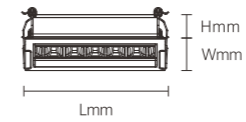

LINEAR GRILLE SPOTLIGHT

SSA01

Frame Color

Asymmetric light

Materials of Housing: **Aluminum**
Materials of Optics: **PC**

Model No.	W	V	lm		LxHxØ [mm] LxWxH [mm] ØxH [mm]			
OS19001	12W	AC170-277V	550lm	132x42mm	135x48x59mm	Aluminum	Recessed	50

INSTALLATION DIAGRAM

1. Out off the electricity
2. Mark and create mounting holes in the ceiling corresponding to the product dimensions
3. Connect the cables to the mains electricity
4. Securely mount the luminaire