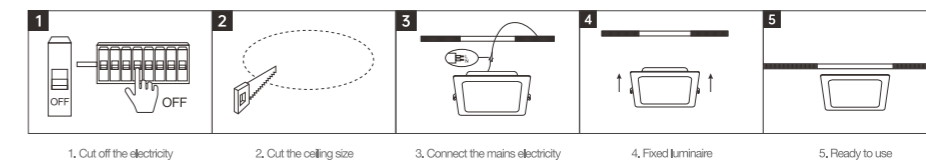

INSTALLATION DIAGRAM

LED DOWNLIGHT

2 in 1 Slim Downlight

Product Features

- Ultra-thin design suitable for smaller ceiling spaces.
- Multiple install ways
- Matching with surface-mounted and embedded install.
- Three-color switching models are available to create a variety of lighting atmospheres.