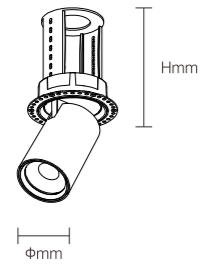

TSA07

Frame Color

Materials of Housing: **Aluminum**
Materials of Optics: **PC**

Model No.	W	V	lm	mm	LxHxØ [mm] LxWxH [mm] ØxH [mm]	Material	Installation	Weight
OS13042	7W	AC220-240V	455lm	Φ55mm	Φ75x84mm	Aluminum	Recessed	36
OS13043	12W	AC220-240V	840lm	Φ75mm	Φ95x106mm	Aluminum	Recessed	36
OS13044	20W	AC220-240V	1500lm	Φ95mm	Φ116x127mm	Aluminum	Recessed	24