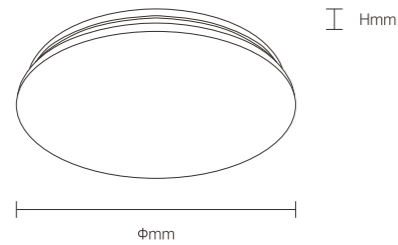

6500K

Body Color