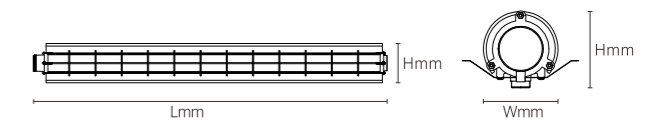

6500K

Model No.	LED EXPLOSION PROOF HOUSING	LxHxØ [mm] LxWxH [mm] ØxH [mm]	Die-cast aluminum	Wall / Ceiling
OS40242	T8 lamp holder	1270x140x95mm	Die-cast aluminum	Wall / Ceiling /

GLSA10