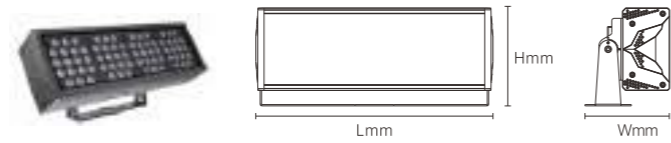

Model No.	W	V	lm	LxHxØ [mm] LxWxH [mm] ØxH [mm]	Material	Installation

OS75061	100W	DC24V	8000lm	332x190x154mm	Aluminum	Fixed installation /