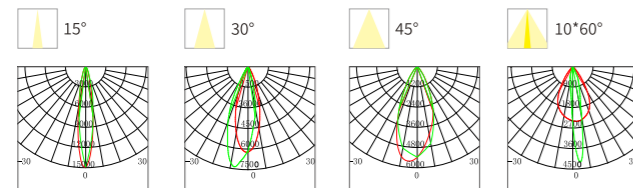

YHSA02

DIMENSIONS

Model No.	W	V	lm	LxHxØ [mm] LxWxH [mm] ØxH [mm]	Nozzle hole			
OS73011	18W	DC24V	720lm	1000x75x90mm	Φ 80mm	Aluminum+Stainless steel	/	/
OS73012	24W	DC24V	960lm	1000x75x90mm	Φ 80mm	Aluminum+Stainless steel	/	/