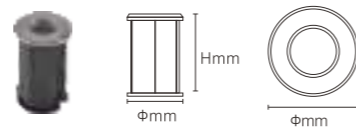

Application areas

- Sculptures
- Walls, fences
- Plants, etc.

IN-GROUND LIGHT

YHSA01

Model No.	W	V	lm	LxHxØ [mm] LxWxH [mm] ØxH [mm]	Nozzle hole			
-----------	---	---	----	--------------------------------------	-------------	--	--	--