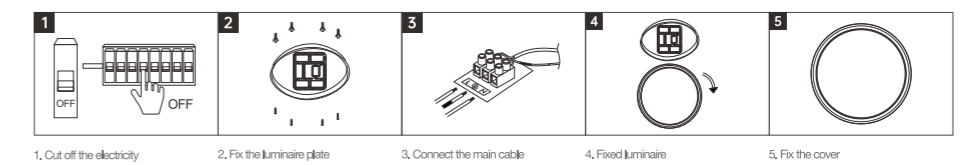

INSTALLATION DIAGRAM