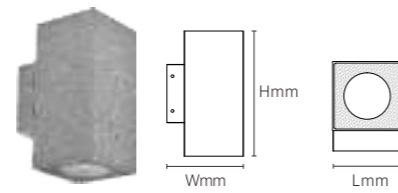

Model No.	W	V	lm	LxHxØ [mm] LxWxH [mm] ØxH [mm]	Material	Installation

OS77008   10W   AC220-240V   900lm   85x110x110mm   Aluminum   Fixed installation   /

Model No.	W	V	lm	LxHxØ [mm] LxWxH [mm] ØxH [mm]	Material	Installation

OS77009   2x10W   AC220-240V   1800lm   85x180x110mm   Aluminum   Fixed installation   /