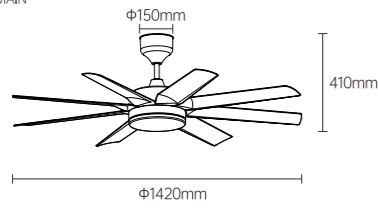

INSTALLATION DIAGRAM

INSTALLATION DIAGRAM

LED FAN LIGHT

YZSP09

Body Color

BLADE MAIN

Model No.: OS22013
 Product size: 56 inch
 Fan leaves: 8-leaf-ABS
 Electrical machinery: 45W-low voltage DC
 Lamp: 36W
 Control mode: Wireless IR Remote Controller
 Function: Forward and reverse rotation with 14gears (Forward rotation with 7 gears and reverse rotation with 7 gears), max rotation speed 190rpm
 Installation method: Lifting hook, hanging rod 250mm
 Packing method: Color box, with 1 unit in each box