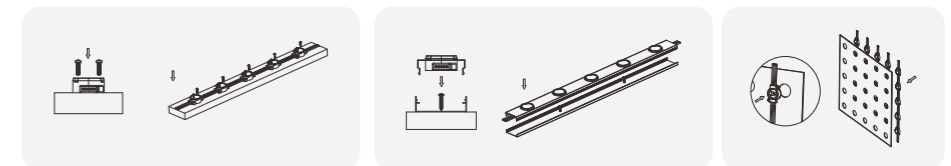

INSTALLATION DIAGRAM