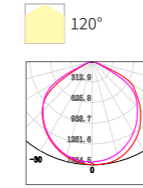

Model No.	W	V	lm	LxHxØ [mm] LxWxH [mm] ØxH [mm]	Material	Installation

OS78001   30W   AC220-240V   2400lm   180x180x3000mm   Aluminum   Fixed installation   /