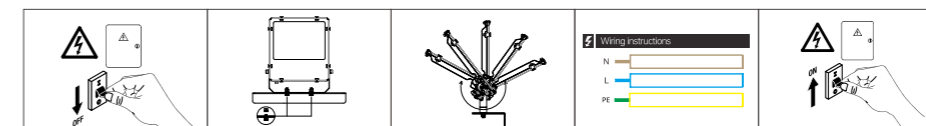

INSTALLATION DIAGRAM