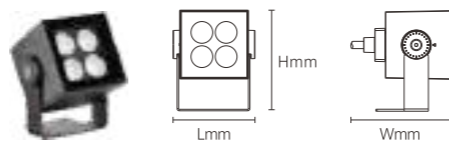

Model No.	W	V	lm	LxHxØ [mm] LxWxH [mm] ØxH [mm]	Material	Installation

OS75053	8W	DC24V	640lm	68x95x89mm	Aluminum	Fixed installation /