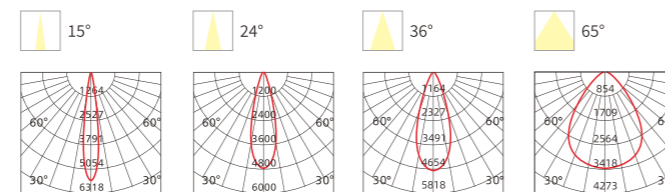

TSA18

Frame Color

Materials of Housing: **Aluminum**
Materials of Optics: **PC**

Model No.	W	V	PF	lm	φ (mm)	LxHxØ [mm] LxWxH [mm] ØxH [mm]	Material	Installation	Qty
OS13213	7W	AC220-240V	≥0.5	560lm	φ56mm	φ62.5x50mm	Aluminum + PC	Recessed	50
OS13214	12W	AC220-240V	≥0.5	960lm	φ75mm	φ85x65mm	Aluminum + PC	Recessed	50
OS13215	24W	AC220-240V	≥0.5	1920lm	φ95mm	φ103x80mm	Aluminum + PC	Recessed	30
OS13216	30W	AC220-240V	≥0.9	2400lm	φ105mm	φ113x87mm	Aluminum + PC	Recessed	30
OS13217	60W	AC220-240V	≥0.9	4800lm	φ150mm	φ175x121mm	Aluminum + PC	Recessed	12
OS13218	80W	AC220-240V	≥0.9	6400lm	φ200mm	φ224x142mm	Aluminum + PC	Recessed	8

NOTE: Beam angle of Model OS13217 exclude 65°