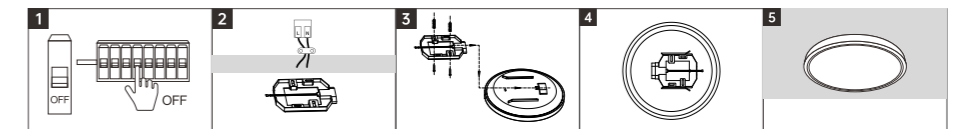

LED CEILING LIGHT

SZSP01

Front: 2700K-6500K

Back: RGBCW

Model No.	W	V	lm	LxHx∅ [mm] LxWxH [mm] ∅xH [mm]			
OS18075	26W	AC100-245V	1200lm	Φ300x40mm	PP+PC+PS+PMMA	Surface	10

INSTALLATION DIAGRAM

1. Cut off the electricity
2. Fix the pre-install tray, connect power cable
3. Slide luminaire into the chute from one side
4. Push it reaches the designated position
5. Fixture is ready to use