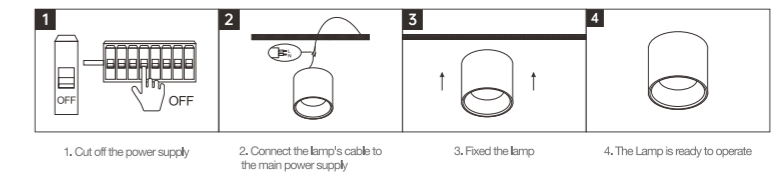

INSTALLATION DIAGRAM