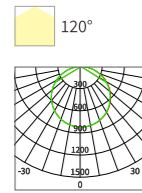

LED PANEL LIGHT

PGSI01

CCT

Body Color

Model No.	W	V	lm	Beam Angle (°)	LxHxØ [mm] LxWxH [mm] ØxH [mm]	Material	Installation	Qty
OS15018	40W	AC220-240V	4000lm	/	595x595x35mm	Aluminum	Recessed	8
OS15019	40W	AC220-240V	4000lm	/	1195x295x35mm	Aluminum	Recessed	8
OS15020	80W	AC220-240V	8000lm	/	1195x595x35mm	Aluminum	Recessed	8