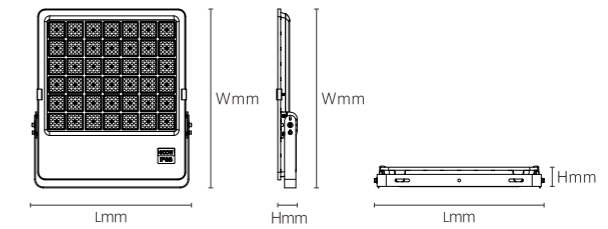

LED FLOODLIGHT

XFSA01

6500K

Body Color

Model No.	W	V	lm		LxHx ϕ [mm] LxWxH [mm] ϕ xH [mm]			
Os40098	50W	AC100-277V	6500lm	/	281x211x45mm	Die-cast aluminum	Bracket	/
Os40099	100W	AC100-277V	13000lm	/	356x252x50mm	Die-cast aluminum	Bracket	/
Os40100	150W	AC100-277V	19500lm	/	400x322x53mm	Die-cast aluminum	Bracket	/
Os40101	200W	AC100-277V	26000lm	/	457x361x54mm	Die-cast aluminum	Bracket	/
Os40102	300W	AC100-277V	39000lm	/	460x414x66mm	Die-cast aluminum	Bracket	/
Os40103	400W	AC100-277V	52000lm	/	469x481x66mm	Die-cast aluminum	Bracket	/