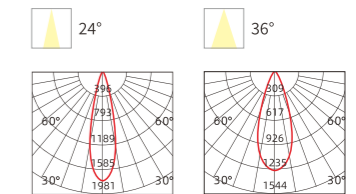

INSTALLATION DIAGRAM

LED SPOTLIGHT

TSA15

Frame Color

Materials of Housing: **Aluminum**
Materials of Optics: **PC**

Model No.	W	V	lm	Beam Angle (°)	LxHxØ [mm] LxWxH [mm] ØxH [mm]	Material	Mounting	Quantity
OS13189	5W	AC220-240V	350lm	24°	φ40x65mm	Aluminum	Recessed	100
OS13190	7W	AC220-240V	490lm	30°	φ40x75mm	Aluminum	Recessed	100
OS13191	9W	AC220-240V	630lm	36°	φ40x85mm	Aluminum	Recessed	100