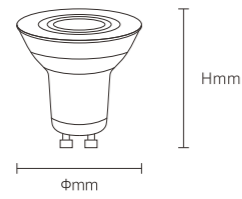

Model No.	POWER FACTOR	W	lm	V	LxHx∅ [mm] LxWxH [mm] ∅xH [mm]			
OS16012	0.5	4.5W	440lm	AC220-240V	Φ50x52mm	Glass+PC	/	10
OS16011	0.7	5.5W	495lm	AC220-240V	Φ50x52mm	Glass+PC	/	10
OS16009	0.7	7W	650lm	AC220-240V	Φ50x52mm	Glass+PC	/	10
OS16008	0.7	7.5W	675lm	AC220-240V	Φ50x52mm	Glass+PC	/	10