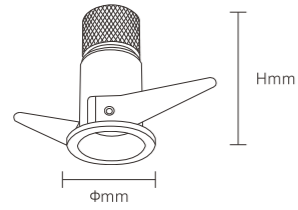

Frame Color

Materials of Housing: **Aluminum**
Materials of Optics: **PMMA**

Model No.	W	V	lm	Beam Angle (°)	LxHxØ [mm] LxWxH [mm] ØxH [mm]	Material	Mounting	Quantity
OS13187	3W	AC220-240V	210lm	15°	φ30x60mm	Aluminum	Recessed	200
OS13188	5W	AC220-240V	350lm	24°	φ30x70mm	Aluminum	Recessed	200