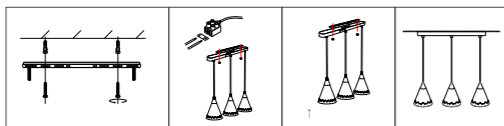

INSTALLATION DIAGRAM