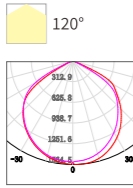

Model No.	W	V	lm	LxHxØ [mm] LxWxH [mm] ØxH [mm]	Material	Installation
OS78003	30W	AC220-240V	2400lm	Φ160x3000mm	Aluminum	Fixed installation /