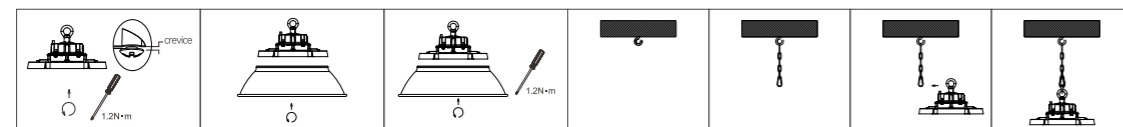

INSTALLATION DIAGRAM

HIGHBAY

- Durable die-cast housing & tempered glass construction
- Available in 100W, 150W, 200W, 250W & 300W
- Enhanced durability, with selectable beam angle 60°, 90°, 120° options
- Colour rendering: ≥80
- High power factor: PF≥0.90
- Luminous efficacy: 140lm/W and 160lm/W, two reliable options
- Refectors, refractors, mounting & sensor accessories for highbay