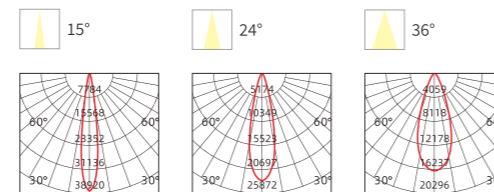

Materials of Housing: **Aluminum**
Materials of Optics: **PC**

Model No.	W	V	PF	lm		LxHxØ [mm] LxWxH [mm] Ø xH [mm]			
OS13048	10W	AC220-240V	≥0.5	650lm	Φ80mm	Φ90x70mm	Aluminum + PC	Recessed	36
OS13049	20W	AC220-240V	≥0.5	1400lm	Φ100mm	Φ115x95mm	Aluminum + PC	Recessed	24
OS13050	30W	AC220-240V	≥0.9	2250lm	Φ125mm	Φ135x110mm	Aluminum + PC	Recessed	18
OS13051	40W	AC220-240V	≥0.9	3000lm	Φ150mm	Φ175x130mm	Aluminum + PC	Recessed	12