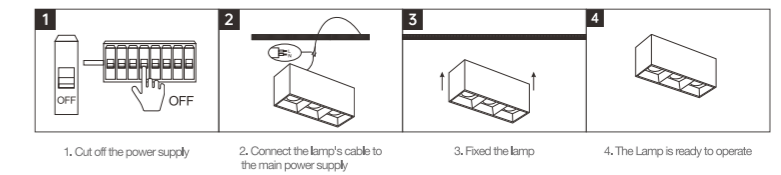

INSTALLATION DIAGRAM

Recessed and fixed type

Recessed and adjustable type

Surface mounted type

Polarized type

LINEAR GRILLE SPOTLIGHT

Product Features

The light source is deeply embedded and matched with a black grille, which prevents glare and is not dazzling. The Color Rendering index (CRI) is ≥ 90 , which can truly restore the original color of objects. Multiple optical options are available, including wall washing, 15°, 24°, and 36°. The lifespan is as long as 30,000 hours. There is no stroboscopic effect, which protects eyesight.