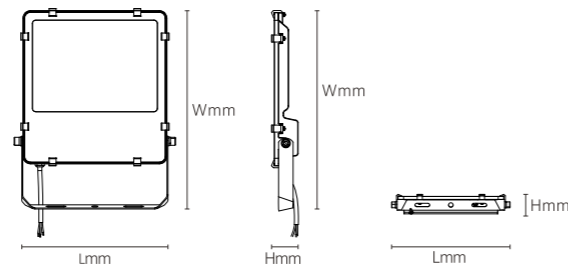

LED SOLAR FLOODLIGHT

FXSA02

Model No.	W	Photovoltaic panel	Photovoltaic panel size (LxWxH)	V	lm	LxHxØ [mm] LxWxH [mm] ØxH [mm]	Material	Mounting	Notes
OS40133	3W	10W/6V	350x235x17mm	DC3.2V	450lm	155x189x48mm	Die-cast aluminum	Hanging mounting	/
OS40134	5W	10W/6V	350x235x17mm	DC3.2V	720lm	155x189x48mm	Die-cast aluminum	Hanging mounting	/
OS40135	9W	18W/6V	350x350x17mm	DC3.2V	1350lm	217x270x48mm	Die-cast aluminum	Hanging mounting	/
OS40136	12W	25W/6V	350x450x17mm	DC3.2V	1800lm	217x270x48mm	Die-cast aluminum	Hanging mounting	/
OS40137	15W	25W/6V	350x450x17mm	DC3.2V	2250lm	217x270x48mm	Die-cast aluminum	Hanging mounting	/

INSTALLATION DIAGRAM

LED SOLAR FLOODLIGHT

FXSA04

Model No.	W	Photovoltaic panel	Photovoltaic panel size (LxWxH)	V	lm	LxHxØ [mm] LxWxH [mm] ØxH [mm]	Material	Mounting	Notes
OS40141	60W	5W/6V	270x180x15mm	DC3.2V	600lm	172x250x46mm	PC	Fixed installation	/
OS40142	100W	8W/6V	350x235x15mm	DC3.2V	900lm	215x305x46mm	PC	Fixed installation	/
OS40143	150W	12W/6V	290x350x15mm	DC3.2V	1050lm	215x305x46mm	PC	Fixed installation	/
OS40143	200W	15W/6V	350x350x15mm	DC3.2V	1350lm	245x340x54mm	PC	Fixed installation	/

110°

INSTALLATION DIAGRAM