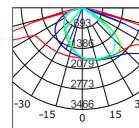

Model No.	W	V	lm	LxHxØ [mm] LxWxH [mm] ØxH [mm]	Material	Mounting	Accessories
OS40184	30W	AC100-277V	5400lm	429x110x82mm	Die-cast aluminum	Chain/boom/bracket	/
OS40185	50W	AC100-277V	9000lm	465x180x82mm	Die-cast aluminum	Chain/boom/bracket	/
OS40186	100W	AC100-277V	18000lm	529x220x82mm	Die-cast aluminum	Chain/boom/bracket	/
OS40187	150W	AC100-277V	27000lm	601x240x82mm	Die-cast aluminum	Chain/boom/bracket	/
OS40188	200W	AC100-277V	36000lm	691x276x82mm	Die-cast aluminum	Chain/boom/bracket	/

80x150°