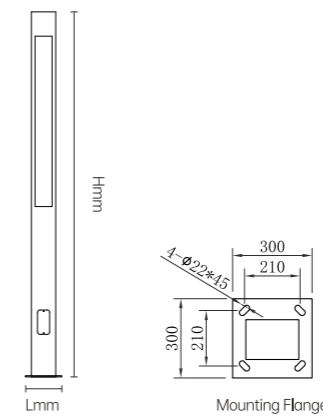

LXSA02

Model No.	W	V	lm	LxHxØ [mm] LxWxH [mm] ØxH [mm]	Material	Installation

OS78002   30W   AC220-240V   2400lm   150x200x3000mm   Aluminum   Fixed installation   /