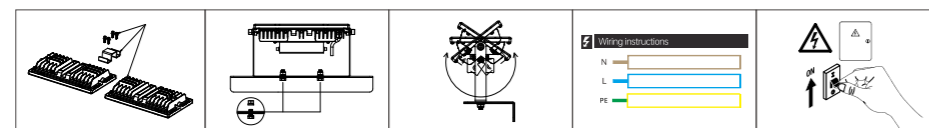

INSTALLATION DIAGRAM

FLOODLIGHT

MAX Usage Scenarios

- Indoor and Outdoor use (Ip65)
- Outdoor parking- Sports facilities
- Tunnel/Channel road
- Squares,courtyards and billboards