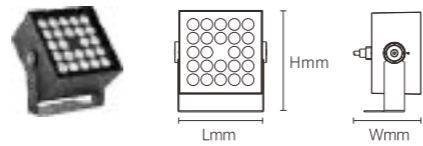

SPOT LIGHT

BHSA05

Model No.	W	V	lm	LxHxØ [mm] LxWxH [mm] ØxH [mm]	Material	Installation

OS75058	48W	DC24V/AC220-240V	3840lm	146x177x109mm	Aluminum	Fixed installation /
OS75059	54W	DC24V/AC220-240V	4320lm	146x177x109mm	Aluminum	Fixed installation /

Model No.	W	V	lm	LxHxØ [mm] LxWxH [mm] ØxH [mm]	Material	Installation

OS75060	72W	DC24V	5760lm	175x207x112mm	Aluminum	Fixed installation /

Model No.	W	V	lm	LxHxØ [mm] LxWxH [mm] ØxH [mm]	Material	Installation

OS75061	100W	DC24V	8000lm	332x190x154mm	Aluminum	Fixed installation /

SPOT LIGHT

BHSA05

Model No.	W	V	lm	LxHxØ [mm] LxWxH [mm] ØxH [mm]	Material	Installation

OS75062	150W	DC24V/AC220-240V	12000lm	460x190x164mm	Aluminum	Fixed installation /

Model No.	W	V	lm	LxHxØ [mm] LxWxH [mm] ØxH [mm]	Material	Installation

OS75063	200W	DC24V/AC220-240V	16000lm	580x190x154mm	Aluminum	Fixed installation /

Model No.	W	V	lm	LxHxØ [mm] LxWxH [mm] ØxH [mm]	Material	Installation

OS75064	300W	DC24V/AC220-240V	24000lm	460x353x144mm	Aluminum	Fixed installation /

Model No.	W	V	lm	LxHxØ [mm] LxWxH [mm] ØxH [mm]	Material	Installation

OS75065	400W	DC24V/AC220-240V	32000lm	648x342x259mm	Aluminum	Fixed installation /