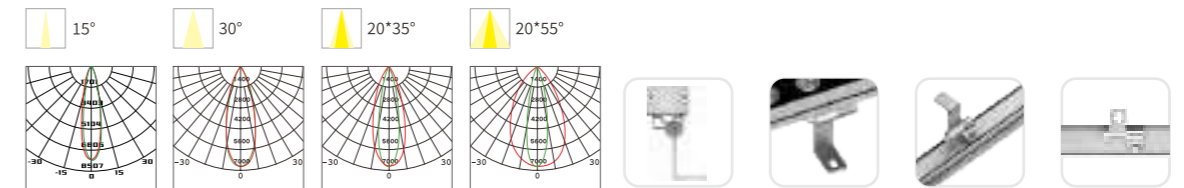

LINEAR WALL WASHER

LSSA01

DIMENSIONS(mm)

Model No.	W	V	lm	LxHxØ [mm] LxWxH [mm] ØxH [mm]	Material	Installation	Notes
OS71003	36W	DC24V	2880lm	1000x38x88mm	Aluminum	Fixed installation	/

COMPREHENSIVE DESIGN WITH DETAILED CONTROL