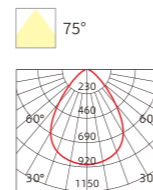

Materials of Housing: **Aluminum**
Materials of Optics: **PMMA**

Model No.	W	V	lm		LxHxØ [mm]			
				(°)	LxWxH [mm]			[mm]
OS12102	5W	AC220-240V	400lm	75°	φ90x58mm	Aluminum + PMMA	Recessed	48
OS12103	7W	AC220-240V	560lm	75°	φ90x58mm	Aluminum + PMMA	Recessed	48
OS12104	9W	AC220-240V	720lm	75°	φ90x58mm	Aluminum + PMMA	Recessed	48
OS12105	12W	AC220-240V	960lm	75°	φ95mm	Aluminum + PMMA	Recessed	36
OS12106	15W	AC220-240V	1200lm	75°	φ95mm	Aluminum + PMMA	Recessed	36
OS12107	20W	AC220-240V	1600lm	75°	φ125mm	Aluminum + PMMA	Recessed	27
OS12108	24W	AC220-240V	1920lm	75°	φ140x72mm	Aluminum + PMMA	Recessed	27
OS12109	30W	AC220-240V	2400lm	75°	φ155mm	Aluminum + PMMA	Recessed	18
OS12110	35W	AC220-240V	2800lm	75°	φ178x92mm	Aluminum + PMMA	Recessed	18