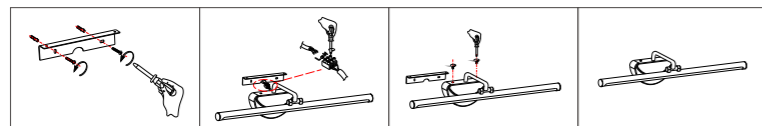

INSTALLATION DIAGRAM