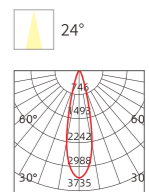

LED CEILING SPOTLIGHT

YSA01

Body Color

Model No.	W	V	lm	LxHxφ [mm] LxWxH [mm] φxH [mm]	Material	Mounting	Beam Angle
OS14005	7W	AC170-277V	630lm	70x150xφ55mm	Aluminum	Surface	36
OS14006	12W	AC170-277V	1080lm	100x170xφ55mm	Aluminum	Surface	36