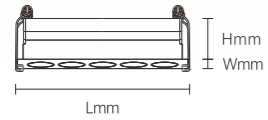

Materials of Housing: Aluminum
Materials of Optics: PC

Model No.	W	V	lm		LxHxØ [mm] LxWxH [mm] ØxH [mm]			

OS19006   10W   AC170-277V   400lm   145x30mm   149x37x53mm   Aluminum   Recessed   48