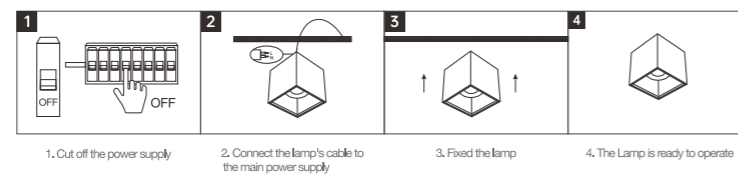

INSTALLATION DIAGRAM