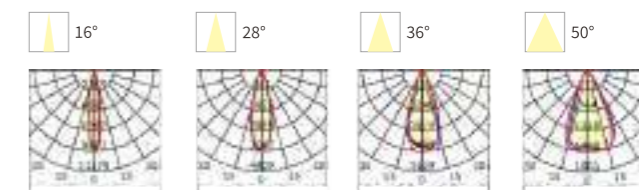

Model No.	W	V	lm	LxHxφ [mm] LxWxH [mm] φxH [mm]	Material	Installation

OS75071	12W	AC220-240V	750lm	φ65x147x152mm	Aluminum	Fixed installation /