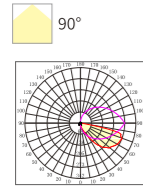

STEP LIGHT

ZRSA21

Model No.	W	V	lm	LxHxØ [mm] LxWxH [mm] ØxH [mm]	Material	Installation
-----------	---	---	----	--------------------------------------	----------	--------------

OS77026 4W AC220-240V 250lm 125x32mm Aluminum Fixed installation /