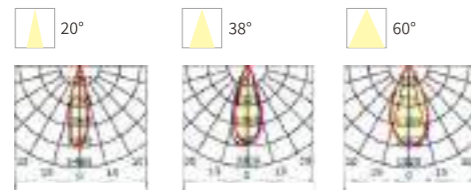

Model No.	W	V	lm	LxHx∅ [mm] LxWxH [mm] ∅xH [mm]	Material	Installation	Quantity
OS75072	20W	AC220-240V	1400lm	∅ 90x105x267mm	Aluminum	Fixed installation	1