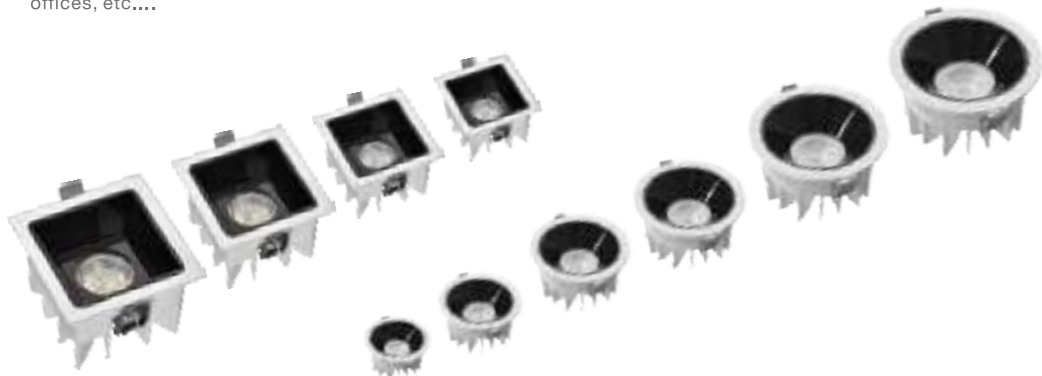

Application

Real estate, homes, villas, shopping malls, supermarkets, stores, offices, etc....