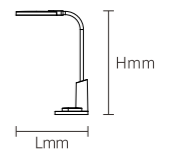

LED TABLE LIGHT

RSP07

Model No.	DIMMABLE	W	V	lm	LxHxØ [mm] LxWxH [mm] ØxH [mm]	Material	Notes

OS40063 Knob stepless dim 14W AC220-240V 900lm 252x186x487mm ABS + AL alloy /

RSP08

Model No.	DIMMABLE	W	V	lm	LxHxØ [mm] LxWxH [mm] ØxH [mm]	Material	Notes

OS40064 Knob stepless dim 18W AC220-240V 800lm 380x186x483mm ABS + AL alloy /

LED TABLE LIGHT

RSP09

Model No.	DIMMABLE	W	V	lm	LxHxØ [mm] LxWxH [mm] ØxH [mm]	Material	Notes

OS40065 Three-level dim 9W AC220-240V 400lm 428x70x544mm ABS+ silicone /

RSP10

Model No.	DIMMABLE	W	V	lm	LxHxØ [mm] LxWxH [mm] ØxH [mm]	Material	Notes

OS40066 Stepless dim 8W AC220-240V 300lm 150x120x660mm ABS+ silicone /