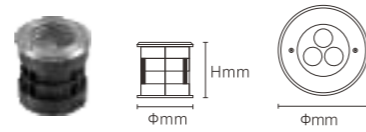

IN-GROUND LIGHT

YHSA01

Model No.	W	V	lm	LxHxØ [mm] LxWxH [mm] ØxH [mm]	Nozzle hole			

OS73001	1W	DC24V	40lm	Φ52x78mm Φ50mm	Aluminum+Stainless steel	/	/	/

Model No.	W	V	lm	LxHxØ [mm] LxWxH [mm] ØxH [mm]	Nozzle hole			

OS73002	3W	DC24V	120lm	Φ80x78mm Φ73mm	Aluminum+Stainless steel	/	/	/

Model No.	W	V	lm	LxHxØ [mm] LxWxH [mm] ØxH [mm]	Nozzle hole			

OS73004	6W	DC24V	240lm	Φ100x80mm Φ92mm	Aluminum+Stainless steel	/	/	/

Model No.	W	V	lm	LxHxØ [mm] LxWxH [mm] ØxH [mm]	Nozzle hole			

OS73005	9W	DC24V	360LM	Φ120x90mm Φ115mm	Aluminum+Stainless steel	/	/	/

OS73006	12W	DC24V	480LM	Φ120x90mm Φ115mm	Aluminum+Stainless steel	/	/	/

Model No.	W	V	lm	LxHxØ [mm] LxWxH [mm] ØxH [mm]	Nozzle hole			

OS73007	15W	DC24V	600lm	Φ160x90mm Φ143mm	Aluminum+Stainless steel	/	/	/

OS73008	18W	DC24V	720lm	Φ160x90mm Φ143mm	Aluminum+Stainless steel	/	/	/

Model No.	W	V	lm	LxHxØ [mm] LxWxH [mm] ØxH [mm]	Nozzle hole			

OS73009	24W	DC24V	960lm	Φ180x90mm Φ165mm	Aluminum+Stainless steel	/	/	/

Model No.	W	V	lm	LxHxØ [mm] LxWxH [mm] ØxH [mm]	Nozzle hole			

OS73010	36W	DC24V	1440lm	Φ200x90mm Φ185mm	Aluminum+Stainless steel	/	/	/

INSTALLATION DIAGRAM