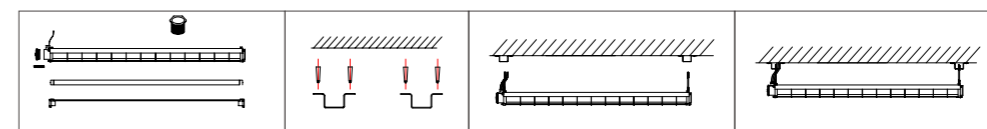

GLSA10

6500K

Model No.	LED EXPLOSION PROOF HOUSING	LxHxØ [mm] LxWxH [mm] ØxH [mm]	Die-cast aluminum	Wall / Ceiling
OS40243	T8 lamp holder	1270x140x85mm	Die-cast aluminum	Wall / Ceiling /

INSTALLATION DIAGRAM