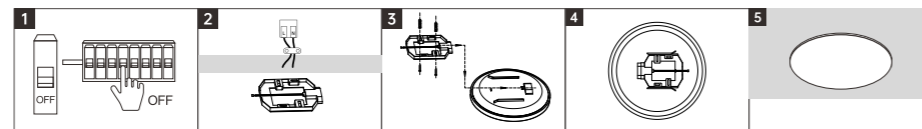

INSTALLATION DIAGRAM

1. Cut off the electricity
2. Fix the pre-install tray, connect power cable
3. Slide luminaire into the chute from one side
4. Push it reaches the designated position
5. Fixture is ready to use