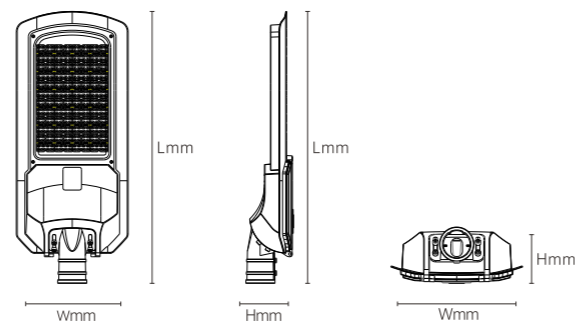

80x130°

INSTALLATION DIAGRAM

LED STREET LIGHT

TYSA03

Model No.	W	V	lm	LxHxØ [mm] LxWxH [mm] ØxH [mm]	Material	Mounting	Accessories
OS40194	90W	AC220-240V	11700lm	482x221x98mm	Aluminum	Chain/boom/bracket	/
OS40195	150W	AC220-240V	19500lm	608x271x104mm	Aluminum	Chain/boom/bracket	/
OS40196	250W	AC220-240V	32500lm	768x316x139mm	Aluminum	Chain/boom/bracket	/
OS40197	300W	AC220-240V	39000lm	974x316x139mm	Aluminum	Chain/boom/bracket	/