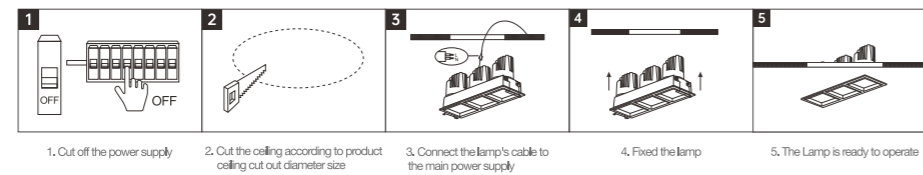

INSTALLATION DIAGRAM