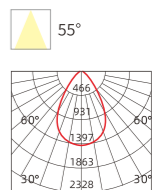

INSTALLATION DIAGRAM

LED DOWNLIGHT

XZSP04

Product Features

- Intelligent light control can automatically identify day and night.
- When the luminance is greater than 10 lux, the light will not turn on.
- When the luminance is lower than 10 lux, the induction function will be activated.
- After a person leaves the sensing range, the light will remain on for 30 seconds, providing user-friendly lighting.
- It has a long sensing distance, and the light will turn on when within a sensing radius of 3 meters.
- There is no stroboscopic effect, which protects eyesight, perfectly presenting the color and luster of the subject.