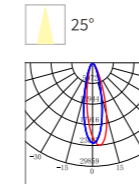

OUTDOOR SPOT LIGHT

FZSA02

Model No.	W	V	lm	LxHxØ [mm] LxWxH [mm] ØxH [mm]	Material	Installation
OS75103	18W	DC24V	1440lm	325x186x160mm	Aluminum	Fixed installation /

MODEL NO.	W	V	lm	LxHxØ [mm] LxWxH [mm] ØxH [mm]	Material	Installation
OS75104	24W	DC24V	1920lm	267x187x81mm	Aluminum	Fixed installation /
OS75105	36W	DC24V	2880lm	267x187x81mm	Aluminum	Fixed installation /

INSTALLATION DIAGRAM

OUTDOOR SPOT LIGHT

FZSA03

Model No.	W	V	lm	LxHxØ [mm] LxWxH [mm] ØxH [mm]	Material	Installation
OS75106	48W	AC220-240V	3360lm	Φ240x275x240mm	Aluminum	Fixed installation /

Model No.	W	V	lm	LxHxØ [mm] LxWxH [mm] ØxH [mm]	Material	Installation
OS75107	48W	AC220-240V	3360lm	Φ272x137x272mm	Aluminum	Fixed installation /