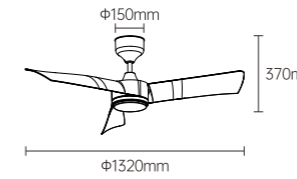

LED FAN LIGHT

YZSP08

Body Color

BLADE MAIN

Model No.: OS22011
 Product size: 52 inch
 Fan leaves: 3-leaf-ABS
 Electrical machinery: 45W-low voltage DC
 Lamp: 18W
 Control mode: Wireless IR Remote Controller
 Function: Forward and reverse rotation with 14gears (Forward rotation with 7 gears and reverse rotation with 7 gears), max rotation speed 135rpm
 Installation method: Lifting hook, hanging rod 250mm
 PCS/CTN: 1