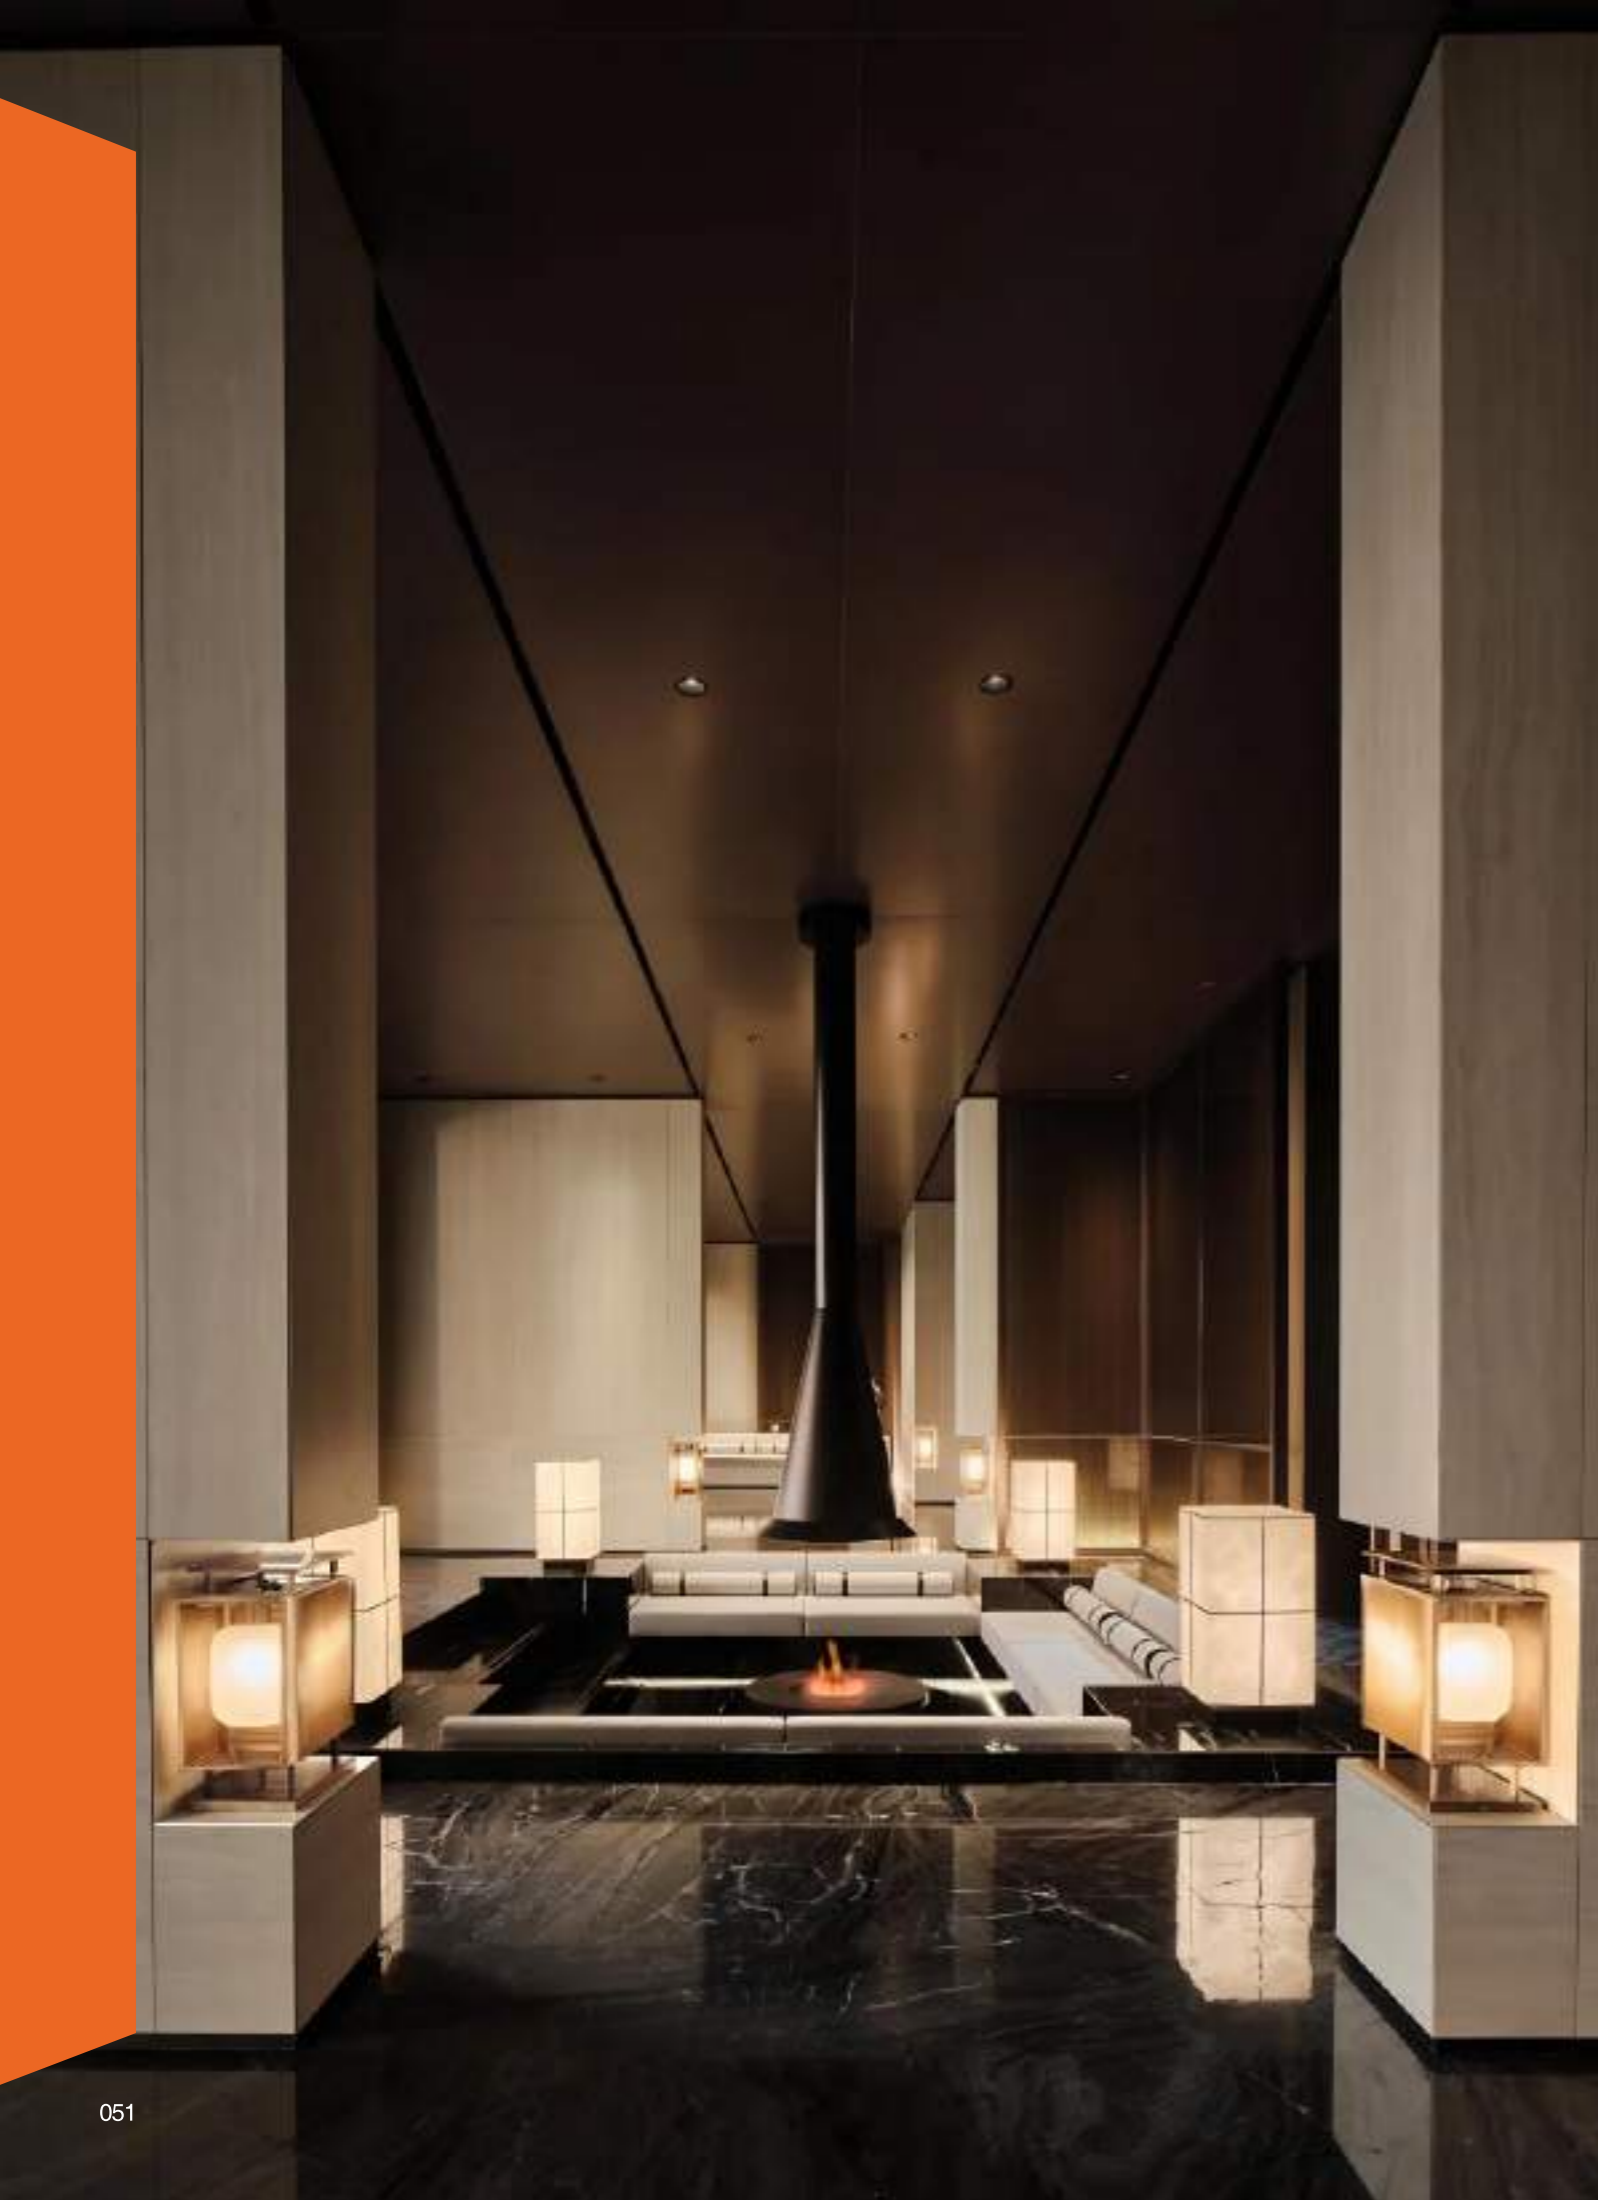

INSTALLATION DIAGRAM

LED SPOTLIGHT

TSA15

Product Features

The cold-forged pure aluminum radiator delivers exceptional thermal efficiency, enabling high power density within a compact form while ensuring extended fixture longevity. Featuring a deeply recessed light source paired with a black reflective cup, the design achieves superior anti-glare performance with UGR <math>< 13</math>. High-precision optical engineering produces premium spot uniformity. Four selectable beam angles—15°, 24°, 36°, and 55°—offer application flexibility. With high-accuracy constant current output, the lamp operates completely stroboscopic-free