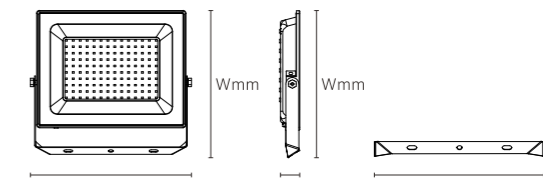

XFS A03

6500K

Body Color