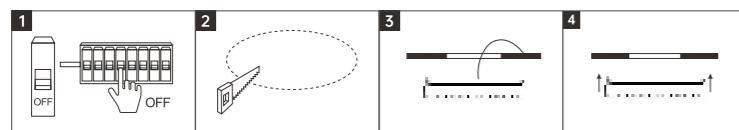

INSTALLATION DIAGRAM

1. Cut off the electricity
2. Mark and create mounting holes in the ceiling corresponding to the product dimensions
3. Connect the cables to the mains electricity
4. Securely mount the luminaire

SSA05