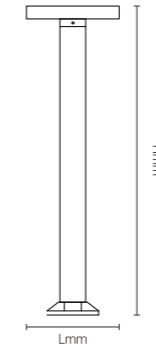

Model No.	W	V	lm	LxHxØ [mm] LxWxH [mm] ØxH [mm]	Material	Installation
OS78110	10W	AC220-240V	500lm	150x50x600mm	Aluminum	Fixed installation /