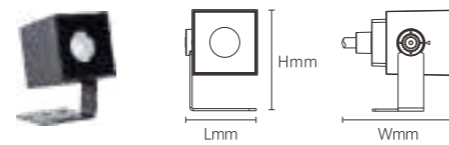

Sculptures, walls, plants, squares, etc.

Spike

Base bracket

Hoop bracket

SPOT LIGHT

BHSA05

Model No.	W	V	lm	LxHxØ [mm] LxWxH [mm] ØxH [mm]	Material	Installation
-----------	---	---	----	--------------------------------------	----------	--------------