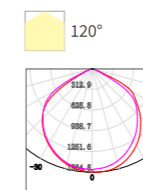

Model No.	W	V	lm	LxHxØ [mm] LxWxH [mm] ØxH [mm]	Material	Installation

OS78002   30W   AC220-240V   2400lm   150x200x3000mm   Aluminum   Fixed installation   /