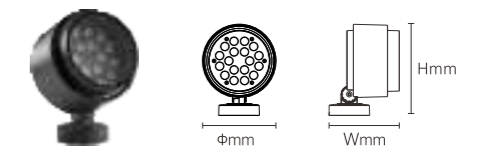

OS75035	15W	DC24V/AC220-240V	1200lm	φ 140x186x145mm	Aluminum	Fixed installation	/
OS75036	18W	DC24V/AC220-240V	1440lm	φ 140x186x145mm	Aluminum	Fixed installation	/
OS75037	24W	DC24V/AC220-240V	1920lm	φ 140x186x145mm	Aluminum	Fixed installation	/