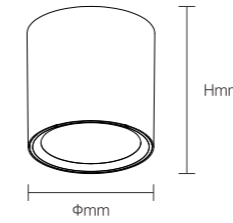

INSTALLATION DIAGRAM

LED SURFACE DOWNLIGHT

XZSA10

Frame Color

Materials of Housing: **Aluminum**
Materials of Optics: **PC**

Model No.	W	V	PF	lm	LxHxΦ [mm] LxWxH [mm] ΦxH [mm]			
OS12150	10W	AC220-240V	≥0.5	800lm	Φ72x75mm	Aluminum + PC	Surface	36
OS12151	15W	AC220-240V	≥0.5	1200lm	Φ90x90mm	Aluminum + PC	Surface	36
OS12152	25W	AC220-240V	≥0.9	2000lm	Φ130x110mm	Aluminum + PC	Surface	18
OS12153	30W	AC220-240V	≥0.9	2400lm	Φ110x130mm	Aluminum + PC	Surface	12
OS12154	40W	AC220-240V	≥0.9	3200lm	Φ170x170mm	Aluminum + PC	Surface	8
OS12155	50W	AC220-240V	≥0.9	4000lm	Φ195x195mm	Aluminum + PC	Surface	6