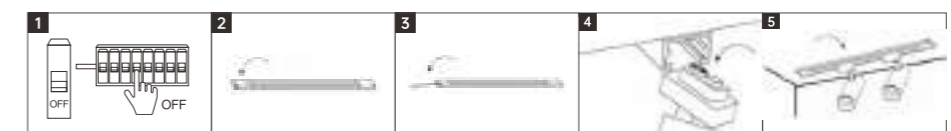

INSTALLATION DIAGRAM

1. Cut off the electricity
2. Disassemble the junction box
3. Connect the power cord and cover the terminal box.
4. Adjust the lamp base bayonet fitting so that it is parallel to the track and snaps into place.
5. Toggle the clips to secure and the installation is complete