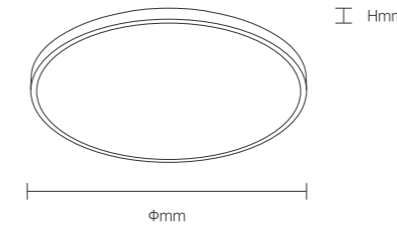

Model No.	W	V	lm	LxHx∅ [mm] LxWxH [mm] ∅xH [mm]			
OS18035	12W	AC100-270V	760lm	Φ230x55mm	PC+PP	Surface mounted	20
OS18037	18W	AC100-270V	1150lm	Φ300x58mm	PC+PP	Surface mounted	10
OS18039	24W	AC100-270V	1500lm	Φ380x64mm	PC+PP	Surface mounted	10