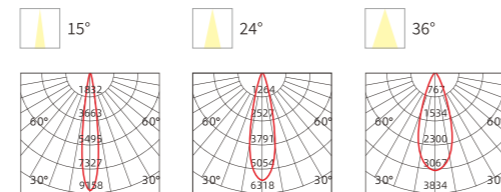

Application

Real estate, households, villas, hotels, shopping malls, supermarkets, stores, offices, etc....

LED SPOTLIGHT

TSA03

Frame Color

Materials of Housing: **Aluminum**
Materials of Optics: **PC**

Model No.	W	V	lm	Beam Angle (mm)	LxHxØ [mm] LxWxH [mm] ØxH [mm]	Material	Mounting	Quantity
OS13026	10W	AC220-240V	700lm	Φ56mm	Φ64x72.5mm	Aluminum	Recessed	50
OS13027	15W	AC220-240V	1050lm	Φ75mm	Φ85x92mm	Aluminum	Recessed	50
OS13028	24W	AC220-240V	1680lm	Φ95mm	Φ106x122mm	Aluminum	Recessed	24