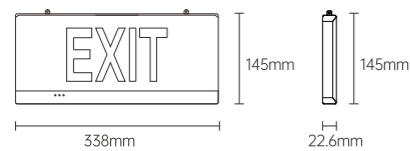

GHSI02

Green light wave length 520-53nm

Model No.: OS23004
Power: 1W
Battery: Ni-Cd 1.2V;
Input voltage: AC220V-240V/50Hz ;
Charging time: 24 hours,
Emergency time: 120mins;
Material: PC+ABS+Glass;
Installation: suspending mounted;
Emergency surface brightness: 50 -300cd/m²;
Working mode: Maintained;
Control type: Non-centralized control.
PCS/CTN: 20