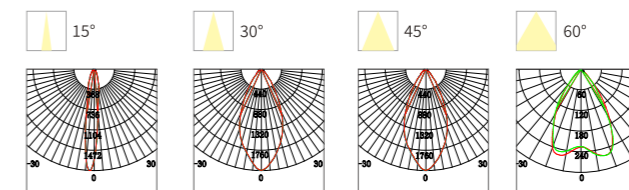

UNDERWATER LIGHT

XCSS01

Model No.	NOZZLE HOLE	W	V	lm	LxHxØ [mm] LxWxH [mm] ØxH [mm]	Material	Notes
OS76001	Φ27mm	6W	DC12V	240lm	Φ150x75mm	Stainless steel	/

MODEL NO.	NOZZLE HOLE	W	V	lm	LxHxØ [mm] LxWxH [mm] ØxH [mm]	Material	Notes
OS76002	Φ35mm	9W	DC24V	360lm	Φ168x80mm	Stainless steel	/

MODEL NO.	NOZZLE HOLE	W	V	lm	LxHxØ [mm] LxWxH [mm] ØxH [mm]	Material	Notes
OS76003	Φ41mm	12W	DC24V	480lm	Φ180x80mm	Stainless steel	/

UNDERWATER LIGHT

XCSS02

Model No.	W	V	lm	Beam Angle	LxHxØ [mm] LxWxH [mm] ØxH [mm]	Material	Notes
OS76004	3W	DC24V	120lm	Φ92mm	Φ100x80mm	Stainless steel	/

Model No.	W	V	lm	Beam Angle	LxHxØ [mm] LxWxH [mm] ØxH [mm]	Material	Notes
OS76005	6W	DC24V	240lm	Φ115mm	Φ120x90mm	Stainless steel	/

Model No.	W	V	lm	Beam Angle	LxHxØ [mm] LxWxH [mm] ØxH [mm]	Material	Notes
OS76006	9W	DC24V	360lm	Φ165mm	Φ180x90mm	Stainless steel	/

INSTALLATION DIAGRAM