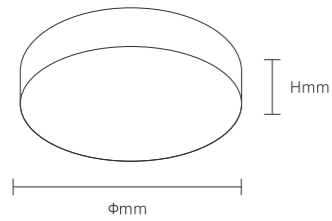

XZSP08

Frame Color