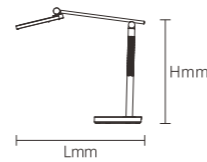

LED TABLE LIGHT

RSP01

Model No.	DIMMABLE	W	V	lm	LxHx∅ [mm] LxWxH [mm] ∅xH [mm]	Material	Notes

OS40057   Long-press for stepless dim   15W   AC220-240V   850lm   544x180x495mm   Iron+PMMA+PS   /

RSP02

Model No.	DIMMABLE	W	V	lm	LxHx∅ [mm] LxWxH [mm] ∅xH [mm]	Material	Notes

OS40058   Sliding stepless dim   12W   AC220-240V   800lm   528x190x463mm   ABS+Iron+Aluminum   /

LED TABLE LIGHT

RSP03

Model No.	DIMMABLE	W	V	lm	LxHx∅ [mm] LxWxH [mm] ∅xH [mm]	Material	Notes

OS40059   Long-press for stepless dim
short-press for three-level dim   10W   AC220-240V   400lm   425x136x425mm   ABS   /

RSP04

Model No.	DIMMABLE	W	V	lm	LxHx∅ [mm] LxWxH [mm] ∅xH [mm]	Material	Notes

OS40060   Long-press for stepless dim   18W   AC220-240V   850lm   330x800x590mm   ABS+Aluminum   /