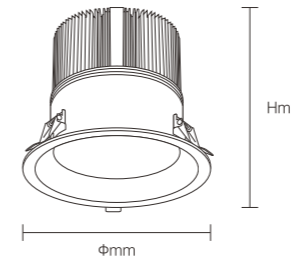

INSTALLATION DIAGRAM

LED SPOTLIGHT

TSA13

Frame Color

Materials of Housing: **Aluminum**
Materials of Optics: **PC**

Model No.	W	V	lm	Beam Angle (mm)	LxHxØ [mm] LxWxH [mm] ØxH [mm]	Material	Mounting	Qty
OS13171	80W	AC220-240V	7200lm	Φ175mm	Φ190x155mm	Aluminum + PC	Recessed	6
OS13172	100W	AC220-240V	9000lm	Φ205mm	Φ230x145mm	Aluminum + PC	Recessed	6