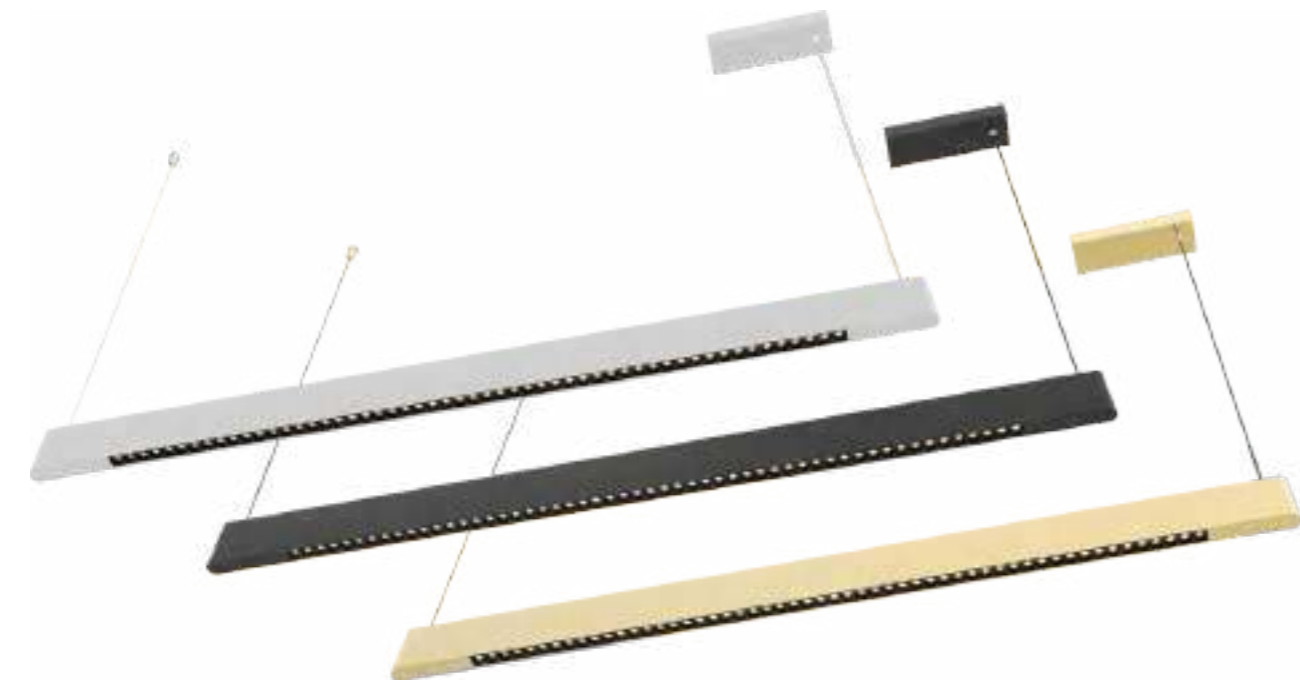

LED OFFICE PENDANT LIGHT

Product Features

Light is emitted from both the upper and lower parts. The Color Rendering index (CRI) is ≥ 90 , and the lifespan can reach up to 30,000 hours.
The function of 3CCT hand-sweeping is optional