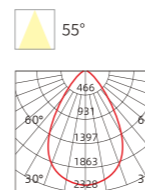

Materials of Housing: **Aluminum**
Materials of Optics: **PC**

Model No.	W	V	lm	Beam Angle	LxHxØ [mm] LxWxH [mm] ØxH [mm]	Material	Beam Type	Quantity
OS12130	12W	AC220-240V	1200lm	46°	Φ83x65mm	Aluminum + PC	Recessed	36
OS12131	20W	AC220-240V	2000lm	46°	Φ95mm	Aluminum + PC	Recessed	36
OS12132	30W	AC220-240V	3000lm	46°	Φ125mm	Aluminum + PC	Recessed	24
OS12133	40W	AC220-240V	4000lm	46°	Φ150mm	Aluminum + PC	Recessed	12
OS12134	50W	AC220-240V	5000lm	46°	Φ170mm	Aluminum + PC	Recessed	12