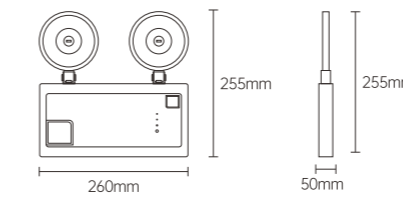

GHSI04

6500K

Model No.: OS23008
Power: LED 2pcs.3V/0.5W/5730;
Battery: Ni-Cd 1.2V;
Input voltage: AC220V-240V/50Hz ;
Recharging time: 24 hours,
Emergency time: 120mins;
Material: metal+ABS;
Emergency lumen: 55lm(±5%);
Working mode: non-maintained;
Installation: wall mounted;
Working mode: Non-Maintained;
Control type: Non-centralized control.
PCS/CTN: 20