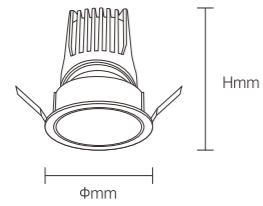

Application

Real estate, households, villas, hotels, shopping malls, supermarkets, stores, offices, etc....

LED SPOTLIGHT

TSA03

Frame Color

Materials of Housing: **Aluminum**
Materials of Optics: **PC**

Model No.	W	V	lm	Beam Angle (mm)	LxHxØ [mm] LxWxH [mm] ØxH [mm]	Material	Mounting	Quantity
OS13026	10W	AC220-240V	700lm	Φ56mm	Φ64x72.5mm	Aluminum	Recessed	50
OS13027	15W	AC220-240V	1050lm	Φ75mm	Φ85x92mm	Aluminum	Recessed	50
OS13028	24W	AC220-240V	1680lm	Φ95mm	Φ106x122mm	Aluminum	Recessed	24