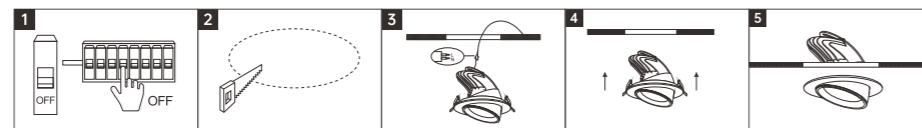

INSTALLATION DIAGRAM

1. Turn off the power supply
2. Cut the ceiling according to product ceiling cut out diameter size
3. Connect the lamp's cable to the main power supply
4. Fixed the lamp
5. The Lamp is ready to operate