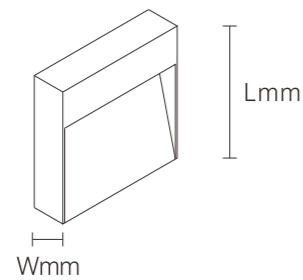

STEP LIGHT

ZRSA21

Model No.	W	V	lm	LxHxØ [mm] LxWxH [mm] ØxH [mm]	Material	Installation
-----------	---	---	----	--------------------------------------	----------	--------------

OS77026 4W AC220-240V 250lm 125x32mm Aluminum Fixed installation /