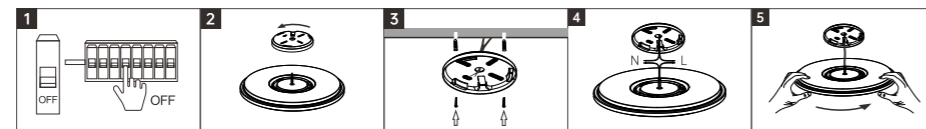

INSTALLATION DIAGRAM

1. Cut off the electricity
2. Remove the pre-install tag from luminaire
3. Moulding the tag
4. Connect cable
5. Fix back the luminaire to the tag