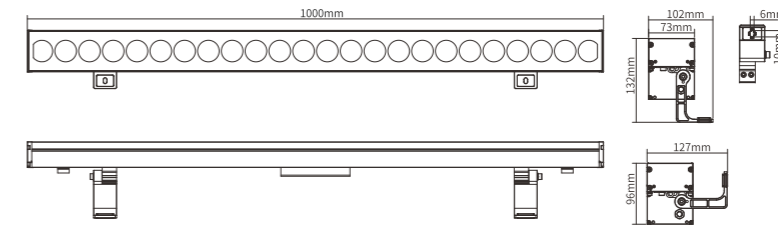

DIMENSIONS(mm)