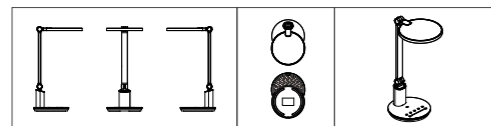

LED TABLE LIGHT

RSP07

Model No.	DIMMABLE	W	V	lm	LxHxØ [mm] LxWxH [mm] ØxH [mm]	Material	Notes
-----------	----------	---	---	----	--------------------------------------	----------	-------

OS40063 Knob stepless dim 14W AC220-240V 900lm 252x186x487mm ABS + AL alloy /