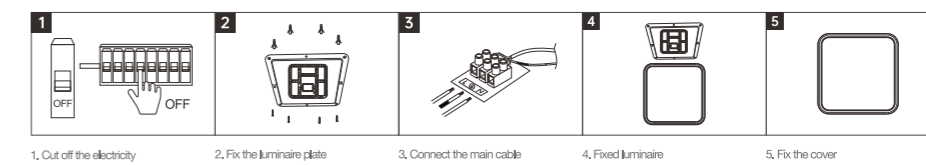

INSTALLATION DIAGRAM