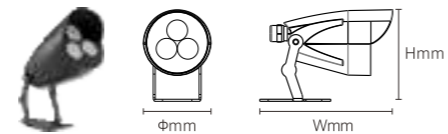

Model No.	W	V	lm	LxHxφ [mm] LxWxH [mm] φxH [mm]	Material	Installation	Other

OS75030	1W	DC24V	80lm	φ 43x67x87mm	Aluminum	Fixed installation	/
OS75031	3W	DC24V	240lm	φ 43x67x87mm	Aluminum	Fixed installation	/