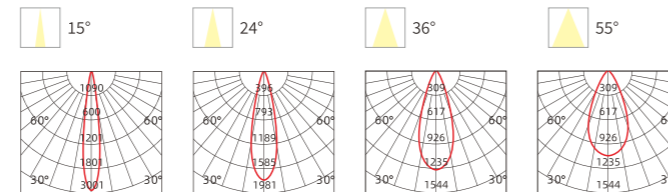

INSTALLATION DIAGRAM

LED SPOTLIGHT

TSA15

Frame Color

Materials of Housing: **Aluminum**
Materials of Optics: **PC**

Model No.	W	V	lm	Beam Angle (°)	LxHxØ [mm] LxWxH [mm] ØxH [mm]	Material	Mounting	Quantity
OS13192	8W	AC220-240V	560lm	Φ45mm	Φ50x80mm	Aluminum	Recessed	75
OS13193	10W	AC220-240V	700lm	Φ45mm	Φ50x95mm	Aluminum	Recessed	50
OS13194	12W	AC220-240V	840lm	Φ45mm	Φ50x110mm	Aluminum	Recessed	50