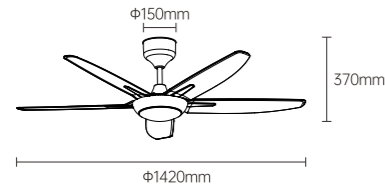

LED FAN LIGHT

YZSP03

Body Color

Model No.: OS22001
 Product size: 56 inch
 Fan leaves: 5-leaf-ABS
 Electrical machinery: 40W-low voltage DC
 Lamp: 24W
 Control mode: Wireless IR Remote Controller
 Function: Forward and reverse rotation with 14 gears (Forward rotation with 7 gears and reverse rotation with 7 gears), max rotation speed 220rpm
 Installation method: Lifting hook, hanging rod 250mm
 PCS/CTN: 2