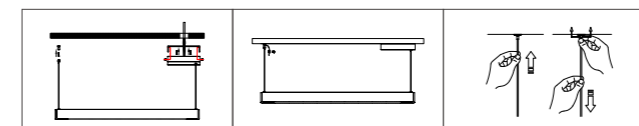

INSTALLATION DIAGRAM