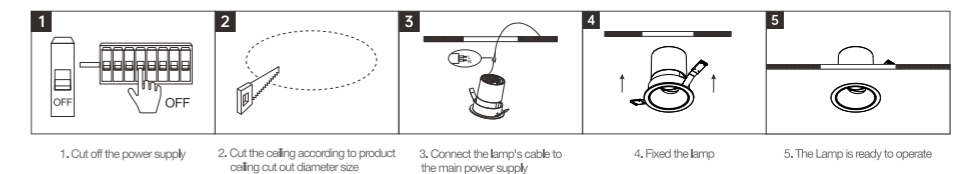

INSTALLATION DIAGRAM