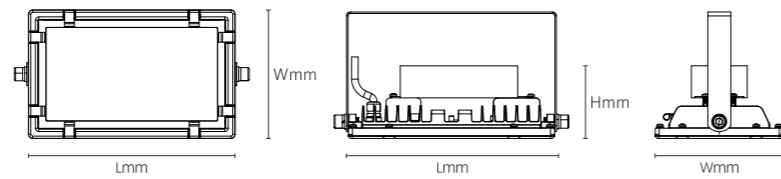

INSTALLATION DIAGRAM

LED FLOODLIGHT

XFS A02

6500K

Body Color

Model No.	W	V	lm		LxHxØ [mm] LxWxH [mm] ØxH [mm]			
OS40104	30W	AC100-277V	4500lm	/	223x106x115mm	Die-cast aluminum	Bracket / Ceiling	/
OS40105	40W	AC100-277V	6000lm	/	223x106x115mm	Die-cast aluminum	Bracket / Ceiling	/
OS40106	50W	AC100-277V	7500lm	/	273x106x119mm	Die-cast aluminum	Bracket / Ceiling	/
OS40107	60W	AC100-277V	9000lm	/	273x106x119mm	Die-cast aluminum	Bracket / Ceiling	/
OS40108	80W	AC100-277V	12000lm	/	286x156x154mm	Die-cast aluminum	Bracket / Ceiling	/
OS40109	100W	AC100-277V	15000lm	/	286x156x154mm	Die-cast aluminum	Bracket / Ceiling	/
OS40110	120W	AC100-277V	18000lm	/	286x156x154mm	Die-cast aluminum	Bracket / Ceiling	/
OS40111	150W	AC100-277V	22500lm	/	336x156x166mm	Die-cast aluminum	Bracket / Ceiling	/
OS40112	180W	AC100-277V	27000lm	/	386x156x176mm	Die-cast aluminum	Bracket / Ceiling	/
OS40113	200W	AC100-277V	30000lm	/	386x156x176mm	Die-cast aluminum	Bracket / Ceiling	/