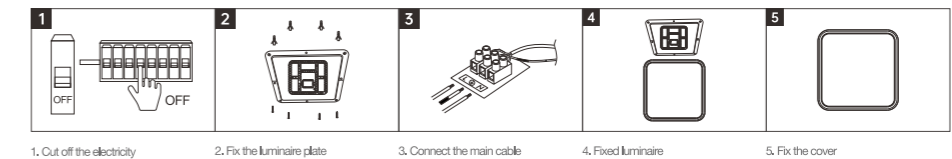

INSTALLATION DIAGRAM

WALL LIGHT

Product Features

It adopts high - quality LED lamp beads, with luminous efficiency far exceeding that of traditional lamps. The lines are simple and smooth, and the shape is clean - cut, abandoning complicated decorations and presenting in pure geometric shapes. For example, simple square and round lamp bodies can easily blend into spaces with modern minimalist, Nordic, Japanese and other decoration styles, adding a simple and stylish atmosphere to the interior.