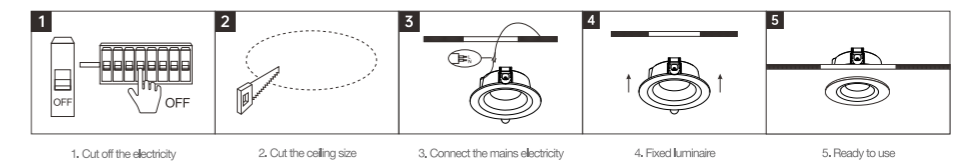

INSTALLATION DIAGRAM