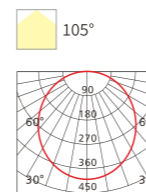

LED DOWNLIGHT

XZSI01

Frame Color

Materials of Housing: **Iron**
Materials of Optics: **PS**

Model No.	W	V	lm		LxHxΦ [mm] LxWxH [mm] ΦxH [mm]			
OS12003	9W	AC220-240V	765lm	Φ90mm	Φ110x35mm	Iron+PS	Recessed	100
OS12004	12W	AC220-240V	1080lm	Φ120mm	Φ140x35mm	Iron+PS	Recessed	60

INSTALLATION DIAGRAM

LED DOWNLIGHT

XZSP02

Frame Color

Materials of Housing: **PP**
Materials of Optics: **PP**

Model No.	W	V	lm		LxHxΦ [mm] LxWxH [mm] ΦxH [mm]			
OS12005	4W	AC220-240V	240lm	Φ75mm	Φ88x43mm	PP	Recessed	100
OS12006	8W	AC220-240V	600lm	Φ95mm	Φ109x50mm	PP	Recessed	60
OS12007	12W	AC220-240V	900lm	Φ125mm	Φ137x55mm	PP	Recessed	40
OS12008	15W	AC220-240V	1125lm	Φ155mm	Φ164x55mm	PP	Recessed	40

INSTALLATION DIAGRAM