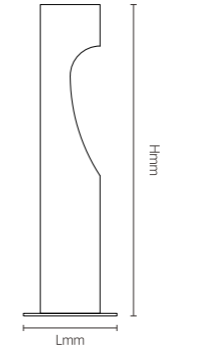

BOLLARD LIGHT

LXSA13

Model No.	W	V	lm	LxHxØ [mm] LxWxH [mm] ØxH [mm]	Material	Installation
OS78113	10W	AC220-240V	540lm	140x140x600mm	Aluminum	Fixed installation /

BOLLARD LIGHT

LXSA15

Model No.	W	V	lm	LxHxØ [mm] LxWxH [mm] ØxH [mm]	Material	Installation
OS78115	10W	AC220-240V	840lm	150x150x600mm	Aluminum	Fixed installation /

LXSA14

Model No.	W	V	lm	LxHxØ [mm] LxWxH [mm] ØxH [mm]	Material	Installation
OS78114	10W	AC220-240V	540lm	120x120x600mm	Aluminum	Fixed installation /

LXSA16

Model No.	W	V	lm	LxHxØ [mm] LxWxH [mm] ØxH [mm]	Material	Installation
OS78116	10W	AC220-240V	540lm	Φ115x600mm	Aluminum	Fixed installation /