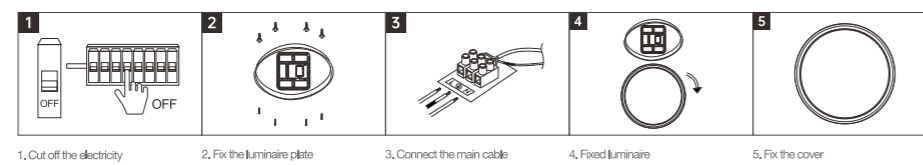

145° IP20 30000h CRI ≥80 PF ≥0.9

Body Color

WH

Model No.	W	V	lm	LxRx [mm] LxWxH [mm] ∅xH [mm]			
OS18060	48W	AC220-240V	2700lm	500x500x85mm	Iron+PMMA+PS	Surface	4

INSTALLATION DIAGRAM

LED CEILING LIGHT

SZSP04