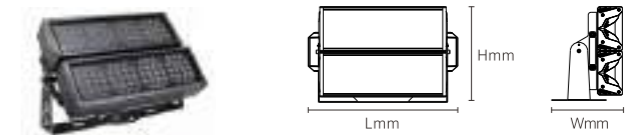

Model No.	W	V	lm	LxHxØ [mm] LxWxH [mm] ØxH [mm]	Material	Installation

OS75063	200W	DC24V/AC220-240V	16000lm	580x190x154mm	Aluminum	Fixed installation /