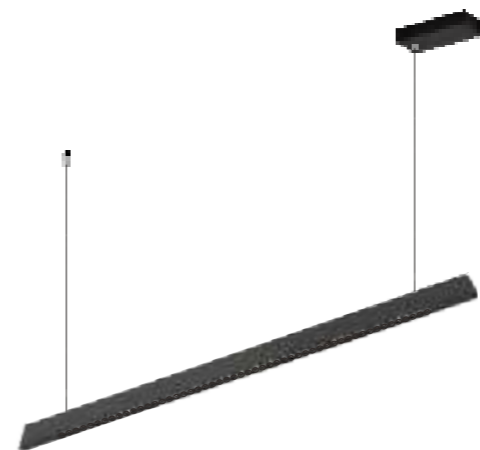

LED OFFICE PENDANT LIGHT

ZSA02

IP20 30000h CRI ≥ 90 PF ≥ 0.9

BK WH GL

36W

4000K 6500K

Materials of Housing: Aluminum
Materials of Optics: PMMA