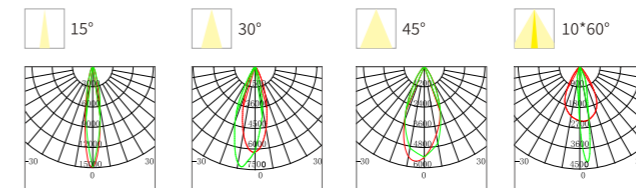

IN-GROUND LIGHT

YHSA03

DIMENSIONS

Model No.	W	V	lm	LxHxØ [mm] LxWxH [mm] ØxH [mm]	Nozzle hole			
OS73013	18W	DC24V	720lm	1000x69x40mm	Φ 40mm	Aluminum+Stainless steel	/	/
OS73014	24W	DC24V	960lm	1000x96x73mm	Φ 40mm	Aluminum+Stainless steel	/	/