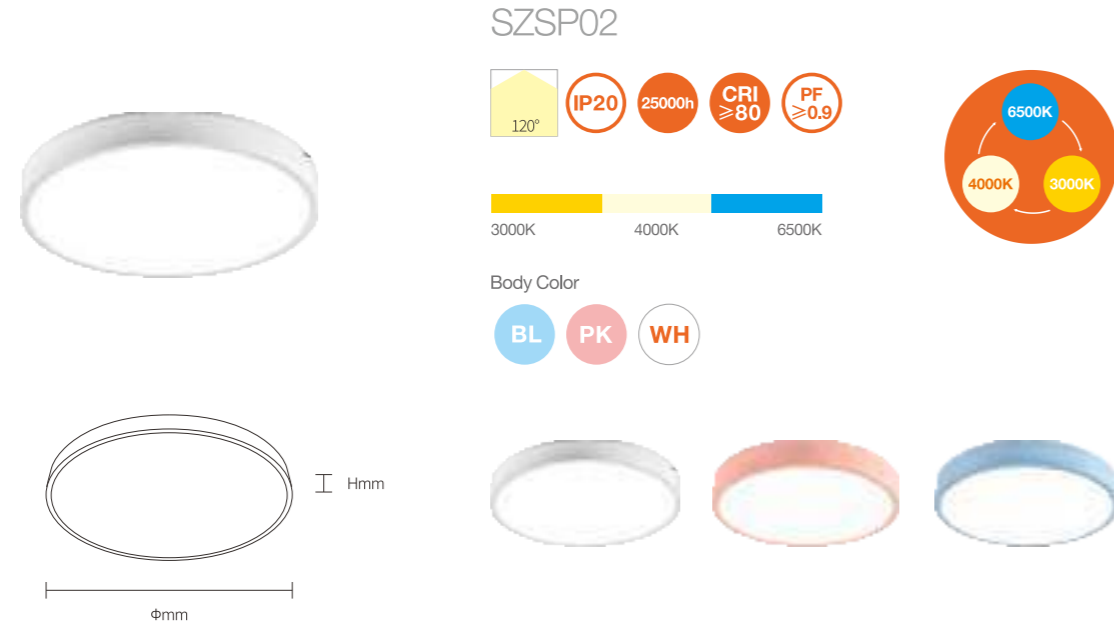

LED CEILING LIGHT

Materials of Housing: **Aluminum**
Materials of Optics: **PS**

Model No.	W	V	lm	LxHx∅ [mm] LxWxH [mm] ∅xH [mm]			
OS18067	40W	AC220-240V	2400lm	Φ350x65mm	Aluminum+PS	Surface	4
OS18069	60W	AC220-240V	3600lm	Φ450x65mm	Aluminum+PS	Surface	4