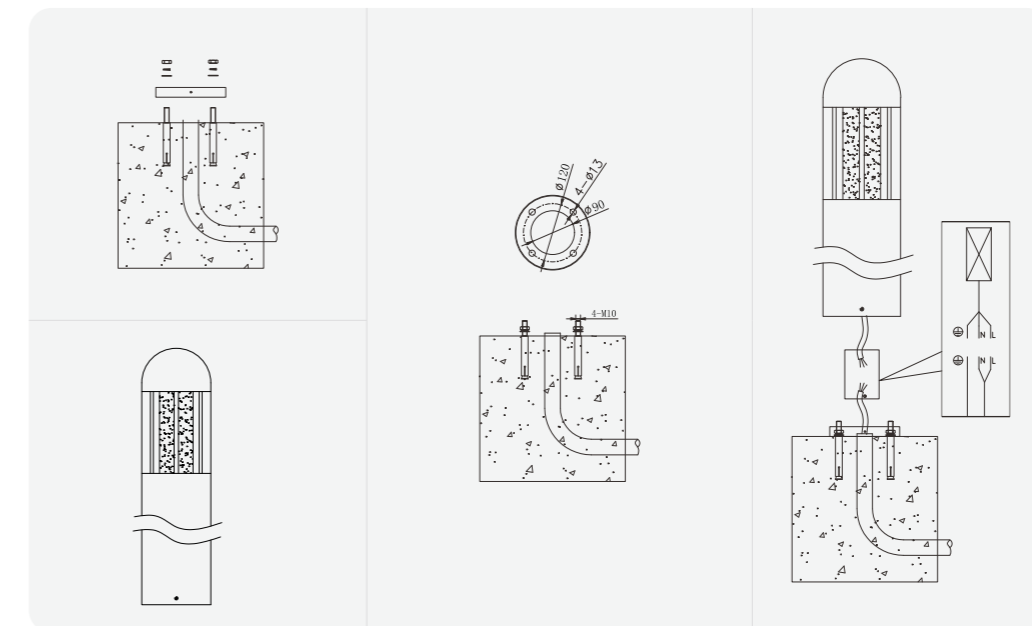

BOLLARD LIGHT

LXSA17

Model No.	W	V	lm	LxHxØ [mm] LxWxH [mm] ØxH [mm]	Material	Installation
OS78117	10W	AC220-240V	480lm	Φ160x600mm	Aluminum	Fixed installation /

BOLLARD LIGHT

LXSA19

Model No.	W	V	lm	LxHxØ [mm] LxWxH [mm] ØxH [mm]	Material	Installation
OS78119	10W	AC220-240V	540lm	100x50x600mm	Aluminum	Fixed installation 1

LXSA18

Model No.	W	V	lm	LxHxØ [mm] LxWxH [mm] ØxH [mm]	Material	Installation
OS78118	10W	AC220-240V	480lm	Φ160x800mm	Aluminum	Fixed installation 1

INSTALLATION DIAGRAM