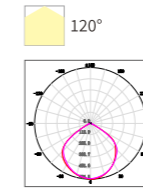

Model No.	W	V	lm	LxHxØ [mm] LxWxH [mm] ØxH [mm]	Material	Installation
OS78115	10W	AC220-240V	840lm	150x150x600mm	Aluminum	Fixed installation /