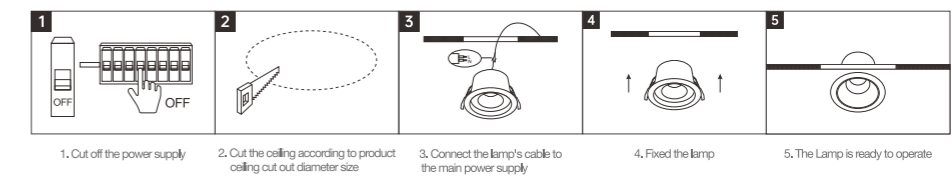

INSTALLATION DIAGRAM