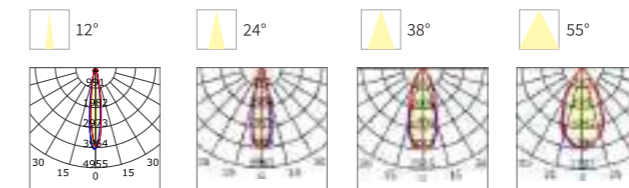

OUTDOOR WALL LIGHT

ZRSA04

Model No.	W	V	lm	LxHxØ [mm] LxWxH [mm] ØxH [mm]	Material	Installation

OS77008   10W   AC220-240V   900lm   85x110x110mm   Aluminum   Fixed installation   /

Model No.	W	V	lm	LxHxØ [mm] LxWxH [mm] ØxH [mm]	Material	Installation

OS77009   2x10W   AC220-240V   1800lm   85x180x110mm   Aluminum   Fixed installation   /

INSTALLATION DIAGRAM

OUTDOOR WALL LIGHT

ZRSA05

Model No.	W	V	lm	LxHxØ [mm] LxWxH [mm] ØxH [mm]	Material	Installation

OS77010   20W   AC220-240V   1800lm   125x150x150mm   Aluminum   Fixed installation   /

INSTALLATION DIAGRAM