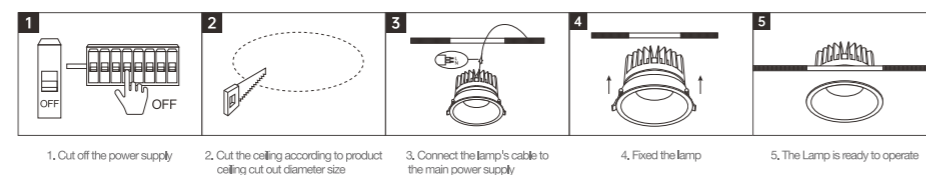

INSTALLATION DIAGRAM