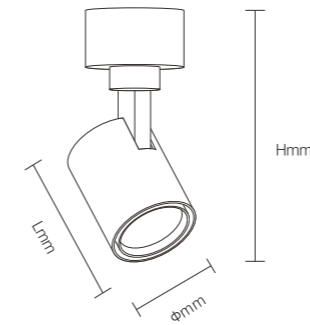

LED CEILING SPOTLIGHT

YSA01

Body Color

Model No.	W	V	lm	LxHxφ [mm] LxWxH [mm] φxH [mm]	Material	Mounting	Beam Angle
OS14005	7W	AC170-277V	630lm	70x150xφ55mm	Aluminum	Surface	36
OS14006	12W	AC170-277V	1080lm	100x170xφ55mm	Aluminum	Surface	36