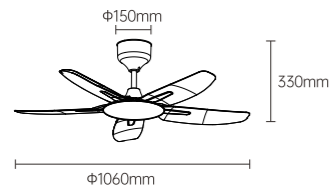

INSTALLATION DIAGRAM

CEILING FAN

YZSP01

IP20

Body Color

WH WH
BLADE MAIN

Model No.: LV11002
Product size: 42 inch
Fan leaves: 5-leaf-ABS
Electrical machinery: 36W-low voltage DC
Lamp: No
Control mode: Wireless IR Remote Controller
Function: Forward and reverse rotation with 14 gears (Forward rotation with 7 gears and reverse rotation with 7 gears), max rotation speed 260rpm
Installation method: Lifting hook, hanging rod 250mm
PCS/CTN: 2