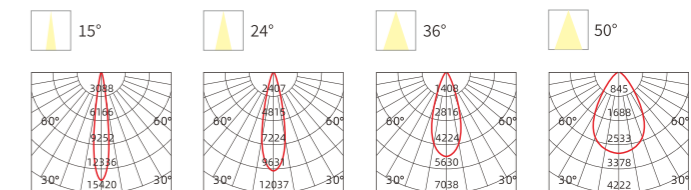

TSA19

Frame Color

Materials of Housing: **Aluminum**
Materials of Optics: **PC**

Model No.	W	V	lm	Beam Angle (°)	LxHxØ [mm] LxWxH [mm] ØxH [mm]	Material	Mounting	Qty
OS13219	15W	AC220-240V	1050lm	φ75mm	φ85x54mm	Aluminum + PC	Recessed	36
OS13220	20W	AC220-240V	1400lm	φ95mm	φ105x65mm	Aluminum + PC	Recessed	36
OS13221	30W	AC220-240V	2100lm	φ115mm	φ131x75mm	Aluminum + PC	Recessed	18
OS13222	35W	AC220-240V	2450lm	φ135mm	φ150x80mm	Aluminum + PC	Recessed	12
OS13223	40W	AC220-240V	2800lm	φ175mm	φ191x95mm	Aluminum + PC	Recessed	8
OS13224	50W	AC220-240V	3500lm	φ200mm	φ215x105mm	Aluminum + PC	Recessed	8