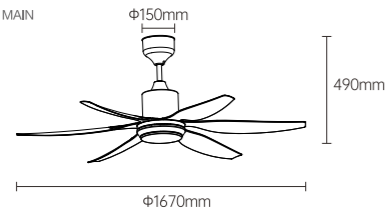

Body Color

BLADE MAIN

Model No.: OS22006
Product size: 66 inch
Fan leaves: 6-leaf-ABS, double wood grain
Electrical machinery: 50W-high voltage DC
Lamp: 24W
Control mode: Wireless IR Remote Controller
Function: Forward and reverse rotation with 12 gears (Forward rotation with 6 gears and reverse rotation with 6 gears), max rotation speed 145rpm
Installation method: Lifting hook, hanging rod 250mm
PCS/CTN: 1