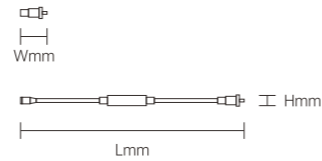

Model No.	APPLICATION	W	V	LxHx∅ [mm] LxWxH [mm] ∅xH [mm]	
OS11005	Suitable for OS11001	400W	AC220-240V	470x33x14mm	100
OS11006	Suitable for OS11002, OS11003	400W	AC220-240V	470x33x14mm	100