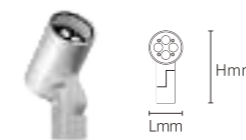

SPOT LIGHT

BHSA07

Model No.	W	V	lm	LxHx∅ [mm] LxWxH [mm] ∅xH [mm]	Material	Installation	Quantity
OS75080	10W	AC220-240V	800lm	75x120x162mm	Aluminum	Fixed installation	1