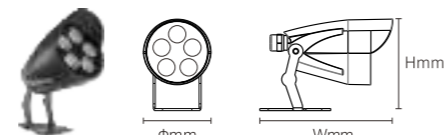

Model No.	W	V	lm	LxHxφ [mm] LxWxH [mm] φxH [mm]	Material	Installation	Other

OS75032	3W	DC24V/AC220-240V	240lm	φ 65x88x118mm	Aluminum	Fixed installation	/
OS75033	6W	DC24V/AC220-240V	480lm	φ 65x88x118mm	Aluminum	Fixed installation	/

Model No.	W	V	lm	LxHxφ [mm] LxWxH [mm] φxH [mm]	Material	Installation	Other

OS75034	12W	DC24V/AC220-240V	960lm	φ 85x109x133mm	Aluminum	Fixed installation	/