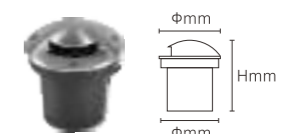

Model No.	W	V	lm	LxHxØ [mm] LxWxH [mm] ØxH [mm]	Nozzle hole	Material	Beam angle	Color
OS73020	12W	DC24V	240lm	φ160x125mm φ152mm	Aluminium alloy	/	/	/