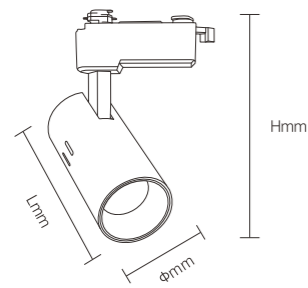

W TSA02

Body Color