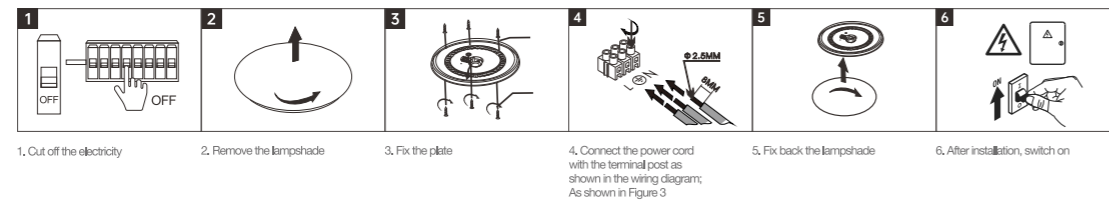

INSTALLATION DIAGRAM