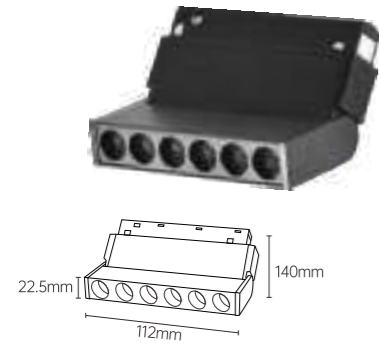

HTSA02 MAGNETIC LIGHT GRILLE CAN BE ADJUSTED

Body Color

Model No.	W	V	lm	LxHxØ [mm] LxWxH [mm] ØxH [mm]			
OS21035	6W	DC48V	550lm	112x22.5x105mm	Aluminum+PC	Track	30

Materials of Housing: Aluminum
Materials of Optics: PMMA