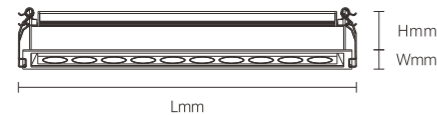

Materials of Housing: Aluminum
Materials of Optics: PC

Model No.	W	V	Im		LxHxØ [mm] LxWxH [mm] ØxH [mm]			
OS19003	20W	AC170-277V	1100lm	295x60mm	302x64x44.5mm	Aluminum	Recessed	24