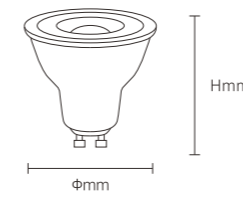

Model No.	POWER FACTOR	W	lm	V	LxHx∅ [mm] LxWxH [mm] ∅xH [mm]			
OS16010	0.5	5W	450lm	AC220-240V	Φ50x54mm	Aluminum+PC	/	10