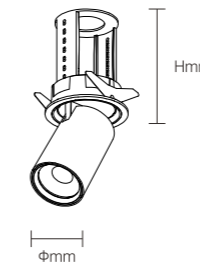

TSA07

Frame Color

Materials of Housing: Aluminum
Materials of Optics: PC

Model No.	W	V	lm	Beam Angle (°)	LxHxØ [mm] LxWxH [mm] ØxH [mm]	Material	Mounting	Life (h)
OS13039	7W	AC220-240V	455lm	15°	Φ55mm Φ62x84mm	Aluminum	Recessed	36
OS13040	12W	AC220-240V	840lm	24°	Φ76mm Φ84x106mm	Aluminum	Recessed	36
OS13041	20W	AC220-240V	1500lm	36°	Φ95mm Φ110x127mm	Aluminum	Recessed	24