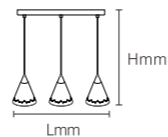

LED PENDANT LIGHT

SBSI01

Model No.	LAMP HOLDER	V	LxHxØ [mm] LxWxH [mm] ØxH [mm]	Material	Light Type	Other
OS40090	E27	AC220-240V	540x150x1000mm	Iron	Fixed type	/

INSTALLATION DIAGRAM

SBSI01

Model No.	LAMP HOLDER	V	LxHxØ [mm] LxWxH [mm] ØxH [mm]	Material	Light Type	Other
OS40093	E27	AC220-240V	620x120x1200mm	Iron	Fixed type	/

INSTALLATION DIAGRAM