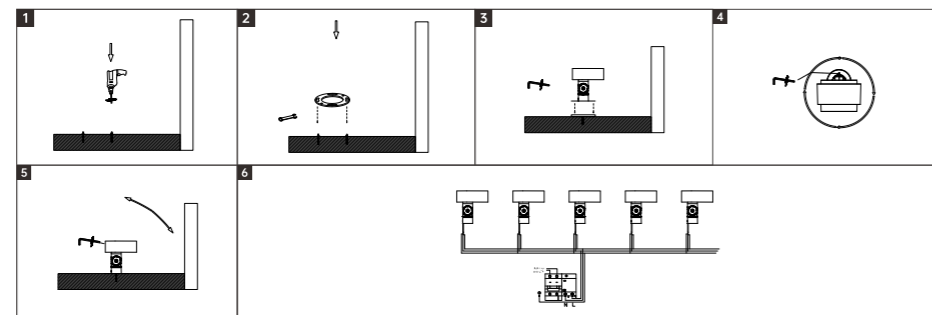

Model No.	W	V	lm	LxHxØ [mm] LxWxH [mm] ØxH [mm]	Material	Installation
OS75082	1760lm	22W	AC220-240V	121x190x207mm	Aluminum	Fixed installation

INSTALLATION DIAGRAM

Application Areas

- Facade
- Shop windows
- Sculptures
- Walls, fences, etc.