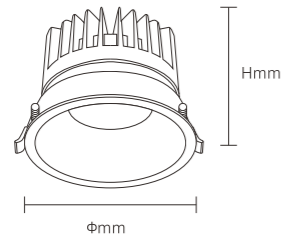

INSTALLATION DIAGRAM

LED SPOTLIGHT

TSA01

Frame Color

Materials of Housing: **Aluminum**
Materials of Optics: **PMMA**

Model No.	W	V	lm					
	[W]	[V]	[lm]	[°]	LxHxØ [mm] LxWxH [mm] Ø xH [mm]			
OS13007	7W	AC220-240V	560lm	Φ75mm	Φ85x65mm	PC + Aluminum	Recessed	48
OS13008	9W	AC220-240V	720lm	Φ75mm	Φ85x65mm	PC + Aluminum	Recessed	48
OS13009	12W	AC220-240V	960lm	Φ75mm	Φ85x65mm	PC + Aluminum	Recessed	48
OS13010	12W	AC220-240V	960lm	Φ90mm	Φ100x65mm	PC + Aluminum	Recessed	48
OS13011	15W	AC220-240V	1200lm	Φ95mm	Φ105x85mm	PC + Aluminum	Recessed	36
OS13012	18W	AC220-240V	1440lm	Φ95mm	Φ105x85mm	PC + Aluminum	Recessed	36