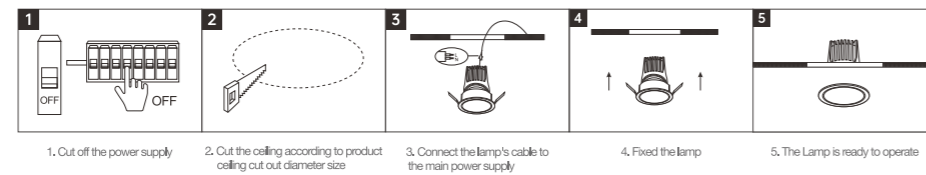

INSTALLATION DIAGRAM