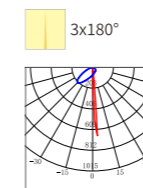

OUTDOOR SPOT LIGHT

MXSA03

Model No.	W	V	lm	LxHxØ [mm] LxWxH [mm] ØxH [mm]	Material	Installation
OS75121	1W	DC24V	80lm	Φ43x87x99mm	Aluminum	Fixed installation /
OS75122	3W	DC24V	240lm	Φ43x87x99mm	Aluminum	Fixed installation /

Model No.	W	V	lm	LxHxØ [mm] LxWxH [mm] ØxH [mm]	Material	Installation
OS75123	6W	DC24V	480lm	Φ65x117x123mm	Aluminum	Fixed installation /

Model No.	W	V	lm	LxHxØ [mm] LxWxH [mm] ØxH [mm]	Material	Installation
OS75124	12W	DC24V	960lm	Φ85x133x132mm	Aluminum	Fixed installation /

INSTALLATION DIAGRAM

OUTDOOR SPOT LIGHT

RLSA02

Model No.	W	V	lm	LxHxØ [mm] LxWxH [mm] ØxH [mm]	Material	Installation
OS77104	12W	DC24V/AC220-240V	1080lm	201x104x75mm	Aluminum	Fixed installation /

INSTALLATION DIAGRAM