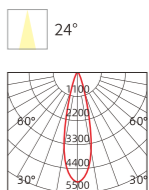

Materials of Housing: Aluminum
Materials of Optics: PC