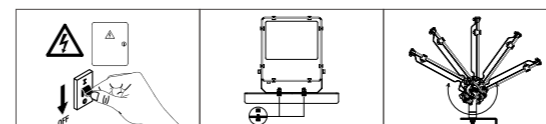

INSTALLATION DIAGRAM