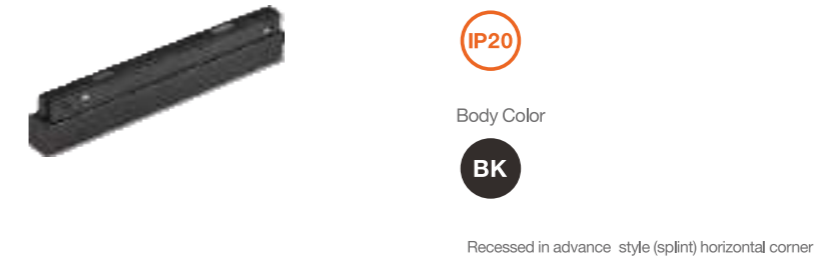

HTSA02 MAGNETIC POWER SUPPLY

Model No.	IN PUT	OUT PUT	W	LxHxØ [mm] LxWxH [mm] ØxH [mm]			
OS21028	AC220-240V	DC48V	200W	225x22x45mm	PC	Track	30