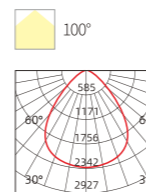

Materials of Housing: **Aluminum**
Materials of Optics: **PC**

Model No.	W	V	PF	lm	Beam Angle (°)	LxHxØ [mm] LxWxH [mm] ØxH [mm]	Material	Installation	Quantity
OS12193	9W	AC170-277V	≥0.5	900lm	75°	Φ90x46mm	Aluminum + PC	Recessed	50
OS12194	15W	AC170-277V	≥0.5	1500lm	95°	Φ110x58mm	Aluminum + PC	Recessed	36
OS12195	20W	AC170-277V	≥0.5	2000lm	125°	Φ140x70mm	Aluminum + PC	Recessed	24
OS12196	30W	AC170-277V	≥0.9	3000lm	150°	Φ165x77mm	Aluminum + PC	Recessed	12
OS12197	40W	AC170-277V	≥0.9	4000lm	175°	Φ190x84mm	Aluminum + PC	Recessed	12