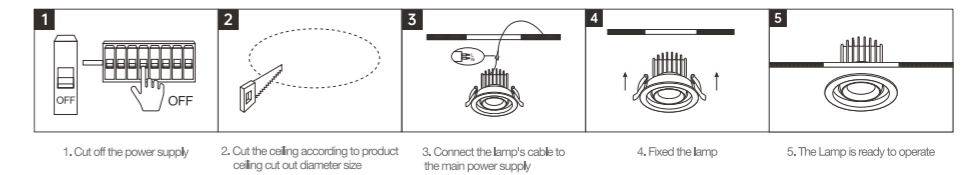

INSTALLATION DIAGRAM

LED SPOTLIGHT

TSA09

Product Features

It can be adjusted horizontally by 355° and vertically by 90°. Three beam angles of 15°, 24° and 36° are available for selection. With high constant current precision, the lamp has no stroboscopic phenomenon. Thanks to the fin heat dissipation design, the lifespan of the lamp can reach up to 30,000 hours.