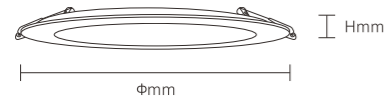

IP20
30000h
CRI ≥ 90
PF ≥ 0.5
PF ≥ 0.9

Frame Color

Materials of Housing: PP+PA
Materials of Optics: PS

Model No.	W	V	lm		LxHxΦ [mm] LxWxH [mm] ΦxH [mm]			
OS12051	9W	AC220-240V	900lm	Φ125mm	Φ145x9mm	PP+PA	Recessed	60
OS12052	12W	AC220-240V	1200lm	Φ145mm	Φ170x9mm	PP+PA	Recessed	60
OS12053	18W	AC220-240V	1800lm	Φ175mm	Φ200x9mm	PP+PA	Recessed	40