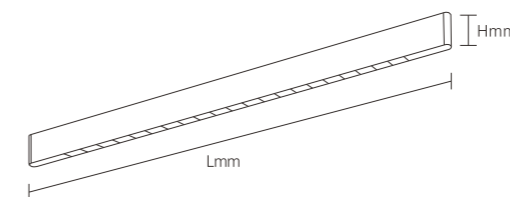

Materials of Housing: Aluminum
Materials of Optics: PMMA