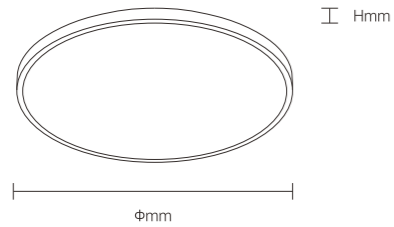

SZSP12

Body Color Ring

Materials of Housing: PC
Materials of Optics: PC