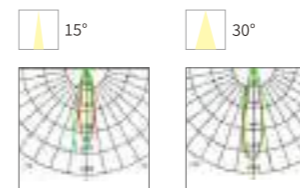

Model No.	W	V	lm	LxHxØ [mm] LxWxH [mm] ØxH [mm]	Material	Installation	
OS75115	6W	DC24V	480lm	110x114x70mm	Aluminum	Fixed installation	/
OS75116	9W	DC24V	720lm	110x114x70mm	Aluminum	Fixed installation	/
OS75117	12W	DC24V	960lm	110x114x70mm	Aluminum	Fixed installation	/