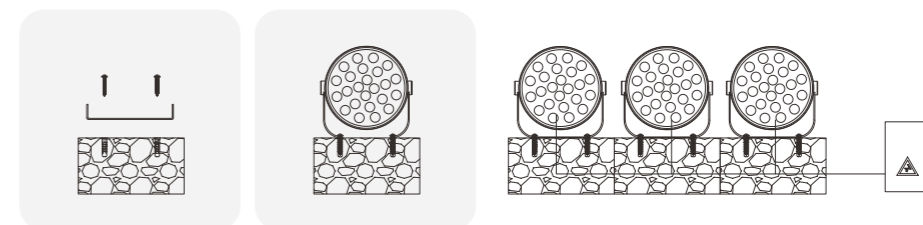

INSTALLATION DIAGRAM