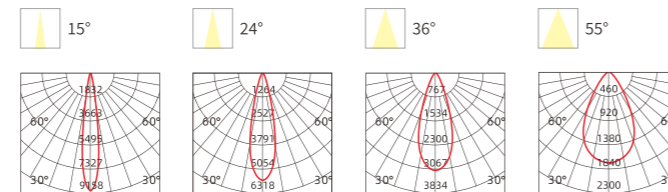

INSTALLATION DIAGRAM

LED SPOTLIGHT

TSA15

Frame Color

Materials of Housing: **Aluminum**
Materials of Optics: **PC**

Model No.	W	V	lm	Beam Angle (mm)	LxHxØ [mm] LxWxH [mm] Ø xH [mm]	Material	Installation	Life (h)
OS13198	12W	AC220-240V	840lm	Φ65mm	Φ70x90mm	Aluminum	Recessed	32
OS13199	15W	AC220-240V	1050lm	Φ65mm	Φ70x98mm	Aluminum	Recessed	32
OS13200	18W	AC220-240V	1260lm	Φ65mm	Φ70x110mm	Aluminum	Recessed	32