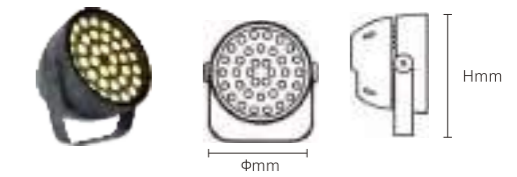

SPOT LIGHT

BHSA03

Model No.	W	V	lm	LxHxØ [mm] LxWxH [mm] ØxH [mm]	Material	Installation	Icons
OS75017	36W	DC24V/AC220-240V	2880lm	Φ190x144mm	Aluminum	Fixed installation /	
OS75018	48W	DC24V/AC220-240V	3840lm	Φ190x144mm	Aluminum	Fixed installation /	

Model No.	W	V	lm	LxHxØ [mm] LxWxH [mm] ØxH [mm]	Material	Installation	Icons
OS75016	24W	DC24V/AC220-240V	1960lm	Φ160x134mm	Aluminum	Fixed installation /	

INSTALLATION DIAGRAM

SPOT LIGHT

BHSA03

Model No.	W	V	lm	LxHxØ [mm] LxWxH [mm] ØxH [mm]	Material	Installation	Icons
OS75017	36W	DC24V/AC220-240V	2880lm	Φ190x144mm	Aluminum	Fixed installation /	
OS75018	48W	DC24V/AC220-240V	3840lm	Φ190x144mm	Aluminum	Fixed installation /	

Model No.	W	V	lm	LxHxØ [mm] LxWxH [mm] ØxH [mm]	Material	Installation	Icons
OS75019	48W	DC24V/AC220-240V	3840lm	Φ220x150mm	Aluminum	Fixed installation /	
OS75020	60W	DC24V/AC220-240V	4800lm	Φ220x150mm	Aluminum	Fixed installation /	

INSTALLATION DIAGRAM