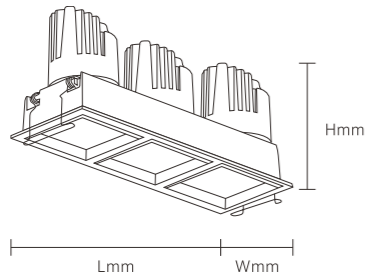

Frame Color

Materials of Housing: **Aluminum**
Materials of Optics: **PC**

Model No.	W	V	lm		LxHxØ [mm] LxWxH [mm] ØxH [mm]			
OS13073	8x3W	AC220-240V	1920lm		170x62x80mm	Aluminum	Recessed	20
OS13108	12x3W	AC220-240V	2880lm		224x76mm 232x85x93mm	Aluminum	Recessed	20