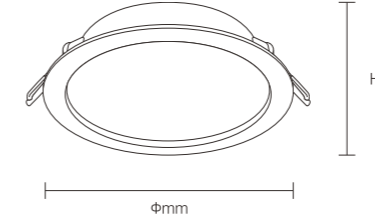

Materials of Housing: PP
Materials of Optics: PP

Model No.	W	V	lm		LxHxφ [mm] LxWxH [mm] φxH [mm]			
OS12016	6W	AC220-240V	390lm	φ95mm	φ112x28mm	PP	Recessed	100
OS12017	10W	AC220-240V	650lm	φ120mm	φ138x32mm	PP	Recessed	80
OS12018	15W	AC220-240V	975lm	φ155mm	φ170x32mm	PP	Recessed	60

- Ground sensing range diameter: 3m
- Induced luminosity: 10 lux
- Sensing angle 120°
- Working delay 25s-35s
- Installation height 2.5m-3.5m