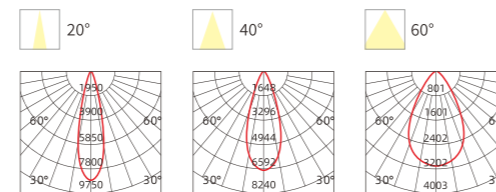

Materials of Housing: **Aluminum**
Materials of Optics: **Aluminum**

Model No.	W	V	PF	lm	LxHxΦ [mm] LxWxH [mm] ΦxH [mm]	Material	Beam Angle	Quantity
OS12156	10W	AC220-240V	≥0.5	800lm	72x72x75mm	Aluminum	Surface	36
OS12157	15W	AC220-240V	≥0.5	1200lm	90x90x90mm	Aluminum	Surface	24
OS12158	25W	AC220-240V	≥0.9	2000lm	111x111x110mm	Aluminum	Surface	18