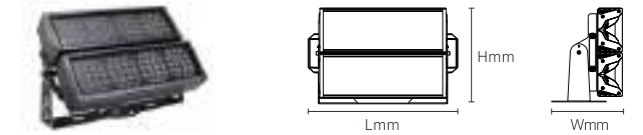

Model No.	W	V	lm	LxHxØ [mm] LxWxH [mm] ØxH [mm]	Material	Installation

OS75064	300W	DC24V/AC220-240V	24000lm	460x353x144mm	Aluminum	Fixed installation /