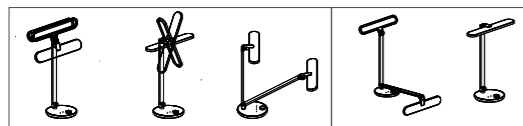

Model No.	DIMMABLE	W	V	lm	LxHxØ [mm] LxWxH [mm] ØxH [mm]	Material	Notes

OS40064 Knob stepless dim 18W AC220-240V 800lm 380x186x483mm ABS + AL alloy /