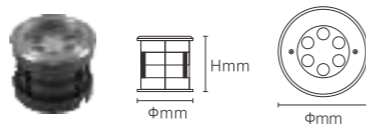

Model No.	W	V	lm	LxHxØ [mm] LxWxH [mm] ØxH [mm]	Nozzle hole			

OS73002	3W	DC24V	120lm	Φ80x78mm Φ73mm	Aluminum+Stainless steel	/	/	/

Model No.	W	V	lm	LxHxØ [mm] LxWxH [mm] ØxH [mm]	Nozzle hole			

OS73004	6W	DC24V	240lm	Φ100x80mm Φ92mm	Aluminum+Stainless steel	/	/	/