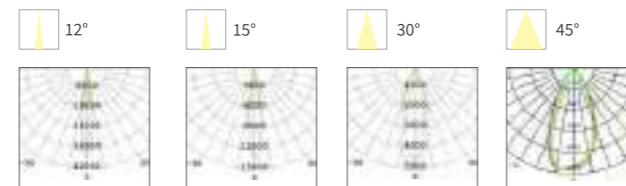

SPOT LIGHT

BHSA05

Model No.	W	V	lm	LxHxØ [mm] LxWxH [mm] ØxH [mm]	Material	Installation

OS75050	1W	DC24V	80lm	56x71x68mm	Aluminum	Fixed installation /
OS75051	3W	DC24V	240lm	56x71x68mm	Aluminum	Fixed installation /

Model No.	W	V	lm	LxHxØ [mm] LxWxH [mm] ØxH [mm]	Material	Installation

OS75052	6W	DC24V	480lm	68x95x89mm	Aluminum	Fixed installation /

Model No.	W	V	lm	LxHxØ [mm] LxWxH [mm] ØxH [mm]	Material	Installation

OS75053	8W	DC24V	640lm	68x95x89mm	Aluminum	Fixed installation /

SPOT LIGHT

BHSA05

Model No.	W	V	lm	LxHxØ [mm] LxWxH [mm] ØxH [mm]	Material	Installation

OS75054	12W	DC24V/AC220-240V	960lm	96x124x94mm	Aluminum	Fixed installation /
OS75055	18W	DC24V/AC220-240V	1440lm	96x124x94mm	Aluminum	Fixed installation /

Model No.	W	V	lm	LxHxØ [mm] LxWxH [mm] ØxH [mm]	Material	Installation

OS75056	24W	DC24V/AC220-240V	1920lm	119x148x98mm	Aluminum	Fixed installation /
OS75057	36W	DC24V/AC220-240V	2880lm	119x148x98mm	Aluminum	Fixed installation /