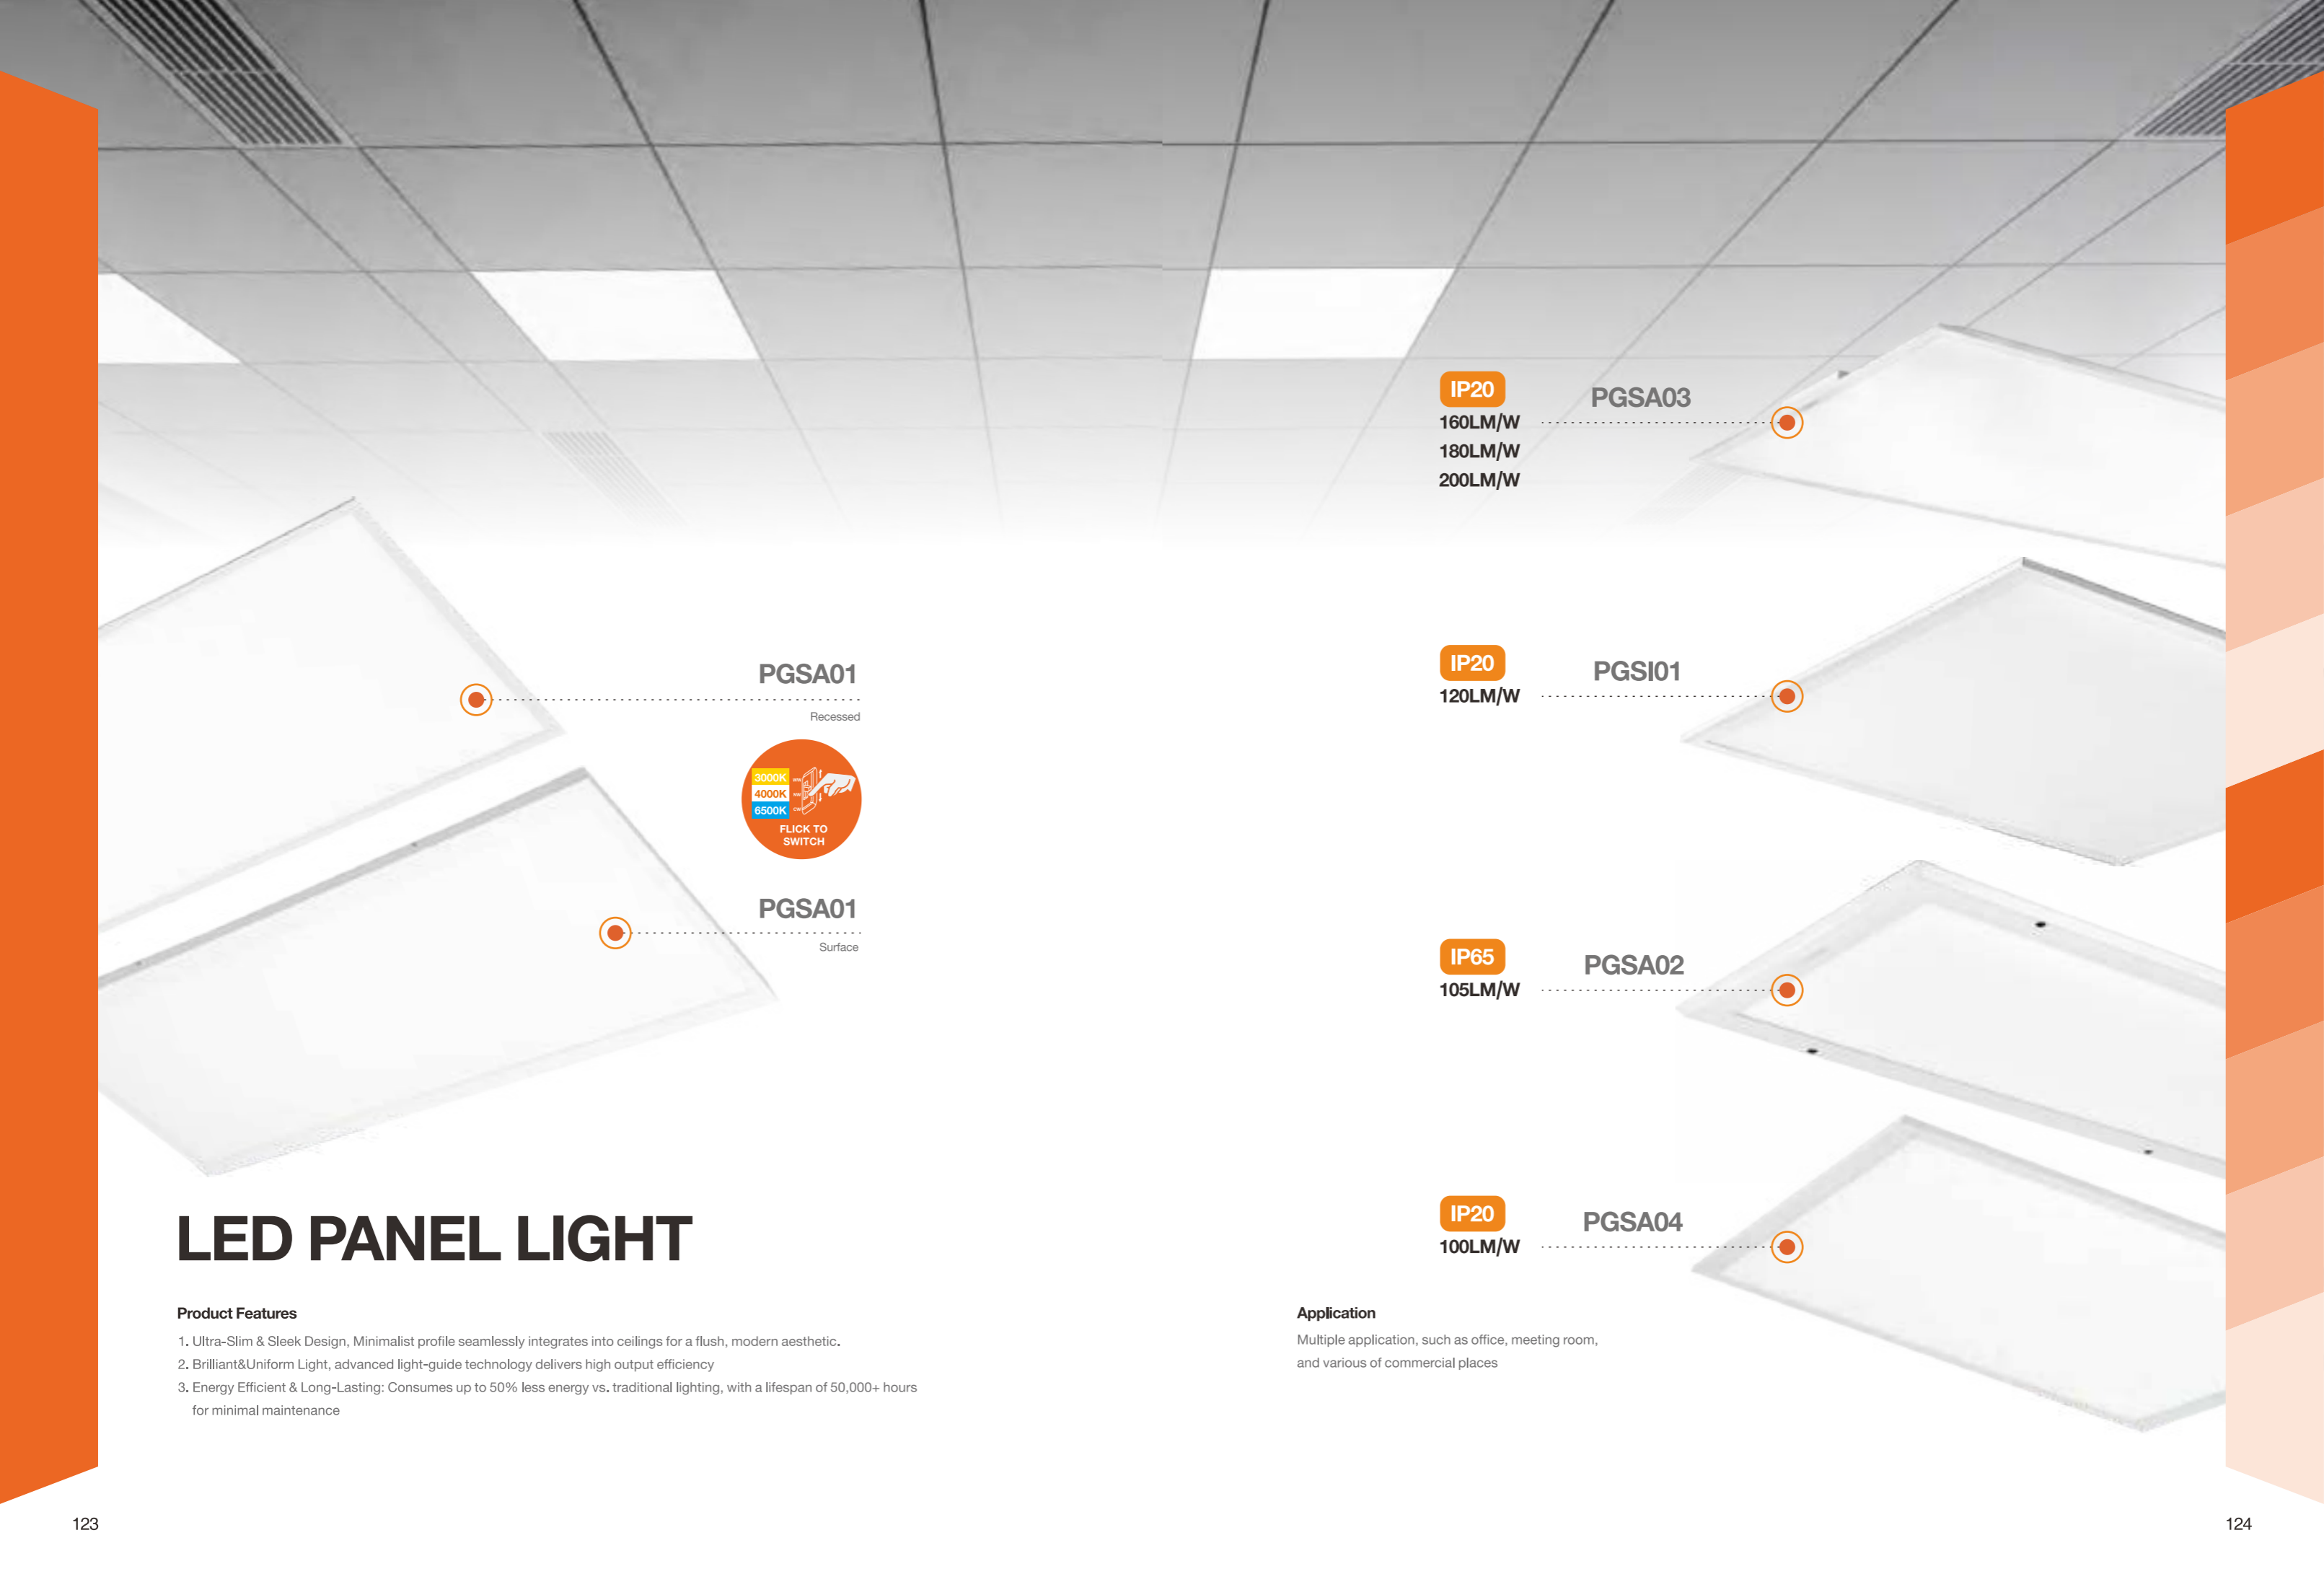

IP20
160LM/W
180LM/W
200LM/W

PGSA03

IP20
120LM/W

PGSI01

IP65
105LM/W

PGSA02

IP20
100LM/W

PGSA04

PGSA01

Recessed

PGSA01

Surface

LED PANEL LIGHT

Product Features

1. Ultra-Slim & Sleek Design, Minimalist profile seamlessly integrates into ceilings for a flush, modern aesthetic.
2. Brilliant&Uniform Light, advanced light-guide technology delivers high output efficiency
3. Energy Efficient & Long-Lasting: Consumes up to 50% less energy vs. traditional lighting, with a lifespan of 50,000+ hours for minimal maintenance

Application

Multiple application, such as office, meeting room, and various of commercial places