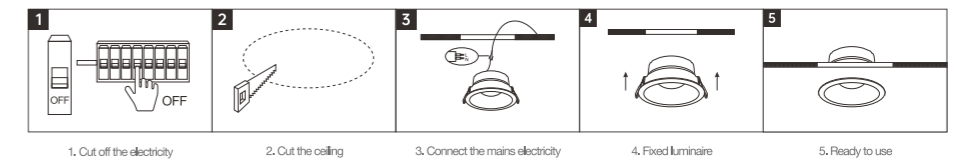

INSTALLATION DIAGRAM

LED DOWNLIGHT

XZSP04

Product Features

- Intelligent light control can automatically identify day and night.
- When the luminance is greater than 10 lux, the light will not turn on.
- When the luminance is lower than 10 lux, the induction function will be activated.
- After a person leaves the sensing range, the light will remain on for 30 seconds, providing user-friendly lighting.
- It has a long sensing distance, and the light will turn on when within a sensing radius of 3 meters.
- There is no stroboscopic effect, which protects eyesight, perfectly presenting the color and luster of the subject.