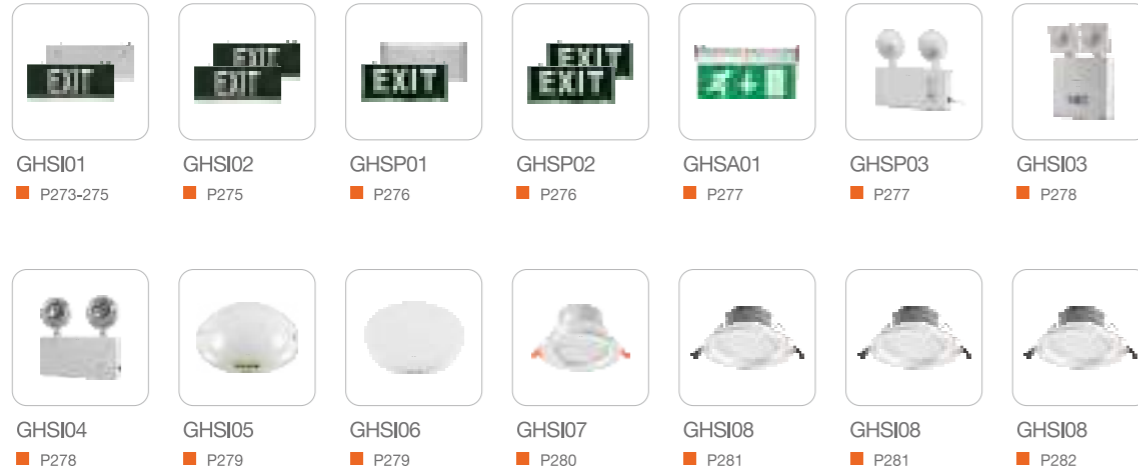

CONTENTS

POWER THROUGH LIGHT

LUMINARIES / FIRE EMERGENCY LIGHT

P273-282