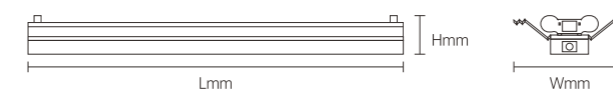

Model No.	V	LxHxØ [mm] LxWxH [mm] ØxH [mm]			
OS17027	AC220-240V	1230x128x58mm	Steel	Surface mounted	13
OS17027	AC220-240V	623x128x58mm	Steel	Surface mounted	13