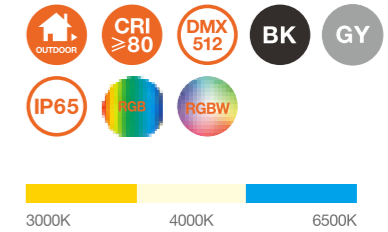

LINEAR LIGHT

Product Features

1. Diversified product shapes, including transparent glass, round diffuser, square cover and other styles, with different sizes to meet different applications;
2. The PC cover and acrylic cover are all made of anti-UV material with high light transmittance and impact resistance, suitable for exterior environment;
3. Seamless connection, when multiple lighting fixtures are connected together, the lighting effect presents a continuous beautiful effect without any dark difference;
4. 1 meter of linear light can be made with 8 pixels maximum, which enhances the clarity of animation effects.

Application areas

- Highlighting of high-rise structural details
- Retail window and showroom backgrounds.
- Indoor/outdoor sculptures

LINEAR LIGHT

JSSA01

DIMENSIONS(mm)

Model No.

OS72001   12W   DC24V   420lm   1000x43x28mm   Aluminum   Fixed installation   /

120°