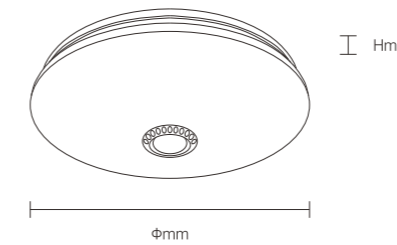

6500K

Body Color