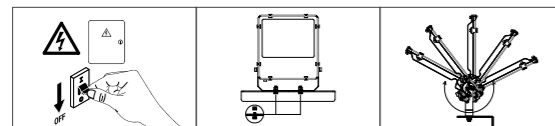

INSTALLATION DIAGRAM