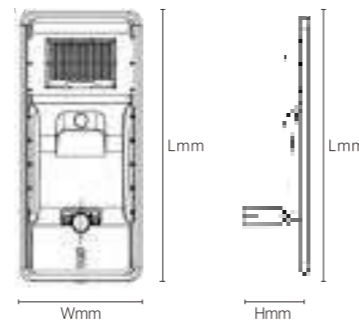

LED SOLAR STREETLIGHT

Model No.	W	V	lm	LxHxØ [mm] LxWxH [mm] ØxH [mm]	Material	Mounting	Notes
OS40142	40W	DC18V	3600lm	785x450x102mm	Die-cast aluminum	Hanging mounting	/
OS40143	55W	DC18V	5400lm	825x450x102mm	Die-cast aluminum	Hanging mounting	/
OS40144	70W	DC18V	6800lm	1015x450x102mm	Die-cast aluminum	Hanging mounting	/
OS40145	85W	DC18V	8000lm	1195x450x102mm	Die-cast aluminum	Hanging mounting	/
OS40146	100W	DC18V	9600lm	1380x450x102mm	Die-cast aluminum	Hanging mounting	/

140x70°

INSTALLATION DIAGRAM

LED SOLAR STREETLIGHT

Model No.	W	V	lm	LxHxØ [mm] LxWxH [mm] ØxH [mm]	Material	Mounting	Notes
OS40146	60W	DC18V	9000lm	697x361x209mm	Die-cast aluminum	Hanging mounting	/
OS40147	80W	DC18V	12000lm	846x361x209mm	Die-cast aluminum	Hanging mounting	/
OS40148	100W	DC18V	15000lm	1096x361x209mm	Die-cast aluminum	Hanging mounting	/

140x70°

INSTALLATION DIAGRAM