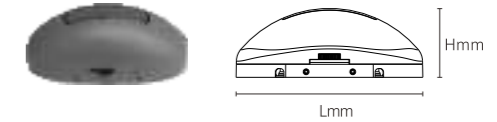

RLSA02

Model No.	W	V	lm	LxHxØ [mm] LxWxH [mm] ØxH [mm]	Material	Installation
OS77104	12W	DC24V/AC220-240V	1080lm	201x104x75mm	Aluminum	Fixed installation /