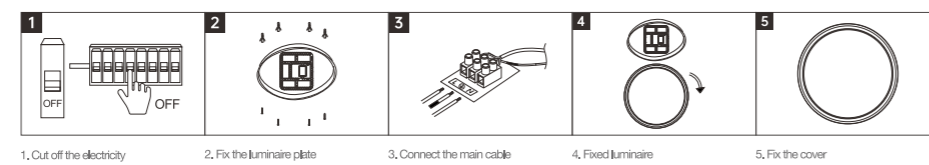

INSTALLATION DIAGRAM