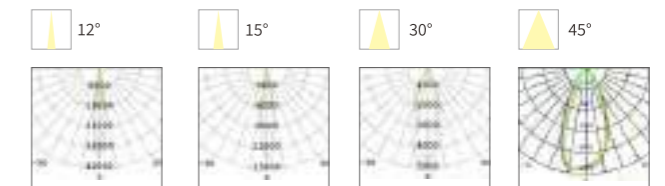

Model No.	W	V	lm	LxHxØ [mm] LxWxH [mm] ØxH [mm]	Material	Installation

OS75056	24W	DC24V/AC220-240V	1920lm	119x148x98mm	Aluminum	Fixed installation /
OS75057	36W	DC24V/AC220-240V	2880lm	119x148x98mm	Aluminum	Fixed installation /

INSTALLATION DIAGRAM