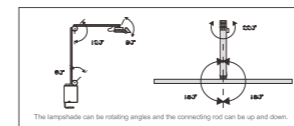

Model No.	DIMMABLE	W	V	lm	LxHx∅ [mm] LxWxH [mm] ∅xH [mm]	Material	Notes

OS40060   Long-press for stepless dim   18W   AC220-240V   850lm   330x800x590mm   ABS+Aluminum   /