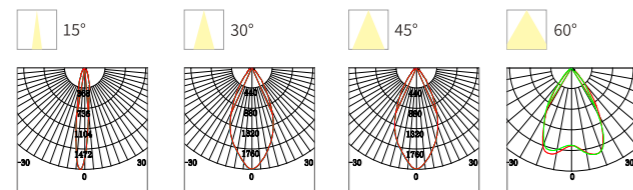

Model No.	W	V	lm	LxHxØ [mm] LxWxH [mm] ØxH [mm]	Material	Notes
OS76009	18W	DC24V	780lm	Φ190x220mm	Stainless steel	/

OUTDOOR SPOT LIGHT

Circular Pattern

FZSA01

Model No.	W	V	lm	LxHxØ [mm] LxWxH [mm] ØxH [mm]	Material	Notes
OS75100	2W	DC24V	160lm	80x72x98mm	Aluminum	Fixed installation /
OS75101	4W	DC24V	320lm	80x72x98mm	Aluminum	Fixed installation /
OS75102	6W	DC24V	480lm	80x72x98mm	Aluminum	Fixed installation /