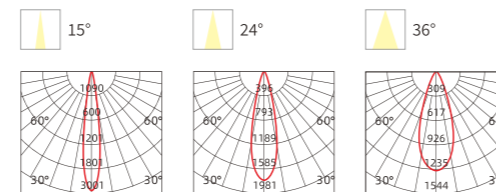

Materials of Housing: **Aluminum**
Materials of Optics: **PC**

Model No.	W	V	PF	lm	LxHxΦ [mm] LxWxH [mm] ΦxH [mm]			
OS12183	10W	AC220-240V	≥0.5	700lm	Φ83x70mm	Aluminum + PC	Surface	50
OS12184	15W	AC220-240V	≥0.5	1050lm	Φ95x90mm	Aluminum + PC	Surface	50
OS12185	24W	AC220-240V	≥0.5	1680lm	Φ116x115mm	Aluminum + PC	Surface	30
OS12186	30W	AC220-240V	≥0.9	2100lm	Φ125x117mm	Aluminum + PC	Surface	16