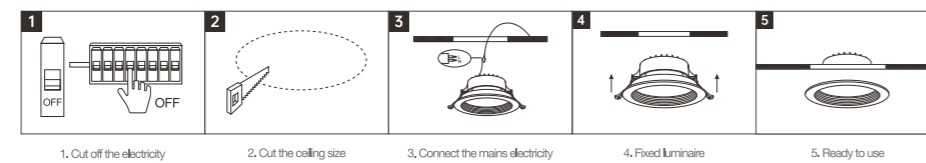

INSTALLATION DIAGRAM