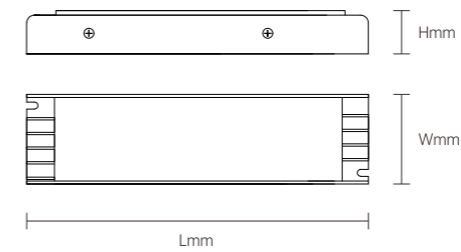

Model No.	EFFICIENCY	OUTPUT VOLTAGE	OUTPUT CURRENT	W	V	LxHxØ [mm] LxWxH [mm] ØxH [mm]	
OS11019	0.9	DC12V	0-5A	60W	100-260V~/50Hz	141x48x28mm	120
OS11020	0.9	DC12V	0-8.33A	100W	100-260V~/50Hz	160x48x28mm	100
OS11021	0.9	DC12V	0-16.67A	200W	170-265V~/50Hz	185x58x28mm	70
OS11022	0.9	DC12V	0-25A	300W	170-265V~/50Hz	200x58x28mm	70
OS11023	0.9	DC12V	0-33.33A	400W	170-265V~/50Hz	220x58x28mm	50
OS11019	0.9	DC24V	0-2.5A	60W	100-260V~/50Hz	141x48x28mm	120
OS11020	0.9	DC24V	0-4.16A	100W	100-260V~/50Hz	160x48x28mm	100
OS11021	0.9	DC24V	0-8.33A	200W	170-265V~/50Hz	185x58x28mm	70
OS11022	0.9	DC24V	0-12.5A	300W	170-265V~/50Hz	200x58x28mm	70
OS11023	0.9	DC24V	0-16.67A	400W	170-265V~/50Hz	220x58x28mm	50