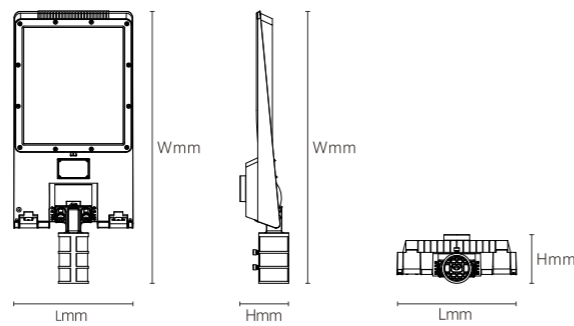

6500K

Model No.	W	V	lm	LxHxØ [mm] LxWxH [mm] ØxH [mm]	Material	Mounting	Notes
OS40171	30W	AC100-277V	3900lm	590x248x123mm	Die-cast aluminum	Lamppost	/
OS40172	50W	AC100-277V	6500lm	590x248x123mm	Die-cast aluminum	Lamppost	/
OS40173	60W	AC100-277V	7800lm	590x248x123mm	Die-cast aluminum	Lamppost	/
OS40174	75W	AC100-277V	9750lm	590x248x123mm	Die-cast aluminum	Lamppost	/
OS40175	90W	AC100-277V	11700lm	590x248x123mm	Die-cast aluminum	Lamppost	/
OS40176	100W	AC100-277V	13000lm	590x248x123mm	Die-cast aluminum	Lamppost	/
OS40177	120W	AC100-277V	15600lm	590x248x123mm	Die-cast aluminum	Lamppost	/
OS40178	150W	AC100-277V	19500lm	691x303x123mm	Die-cast aluminum	Lamppost	/
OS40179	180W	AC100-277V	23400lm	691x303x123mm	Die-cast aluminum	Lamppost	/
OS40180	200W	AC100-277V	26000lm	691x303x123mm	Die-cast aluminum	Lamppost	/
OS40181	240W	AC100-277V	31200lm	691x303x123mm	Die-cast aluminum	Lamppost	/
OS40182	280W	AC100-277V	36400lm	775x353x123mm	Die-cast aluminum	Lamppost	/
OS40183	300W	AC100-277V	39000lm	775x353x123mm	Die-cast aluminum	Lamppost	/