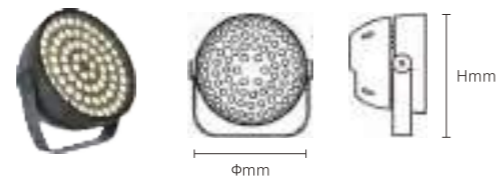

SPOT LIGHT

BHSA03

Model No.	W	V	lm	LxHxΦ [mm] LxWxH [mm] ΦxH [mm]	Material	Installation
OS75021	72W	DC24V/AC220-240V	5760lm	Φ 260x158mm	Aluminum	Fixed installation /
OS75022	96W	DC24V/AC220-240V	7680lm	Φ 260x158mm	Aluminum	Fixed installation /

INSTALLATION DIAGRAM

SPOT LIGHT

Usage Scenarios

- Sculptures
- Walls
- fences
- Plants