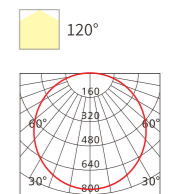

Materials of Housing: **PC**
Materials of Optics: **PC**

Model No.	W	V	lm	LxHxΦ [mm] LxWxH [mm] ΦxH [mm]	Material	Mounting	Depth [mm]
OS12058	8W	AC170-277V	640lm	90x90x27mm	PC	Surface-mounted	60
OS12059	12W	AC170-277V	1080lm	120x120x27mm	PC	Surface-mounted	48
OS12060	18W	AC170-277V	1620lm	155x155x27mm	PC	Surface-mounted	36
OS12061	24W	AC170-277V	2160lm	190x190x27mm	PC	Surface-mounted	30