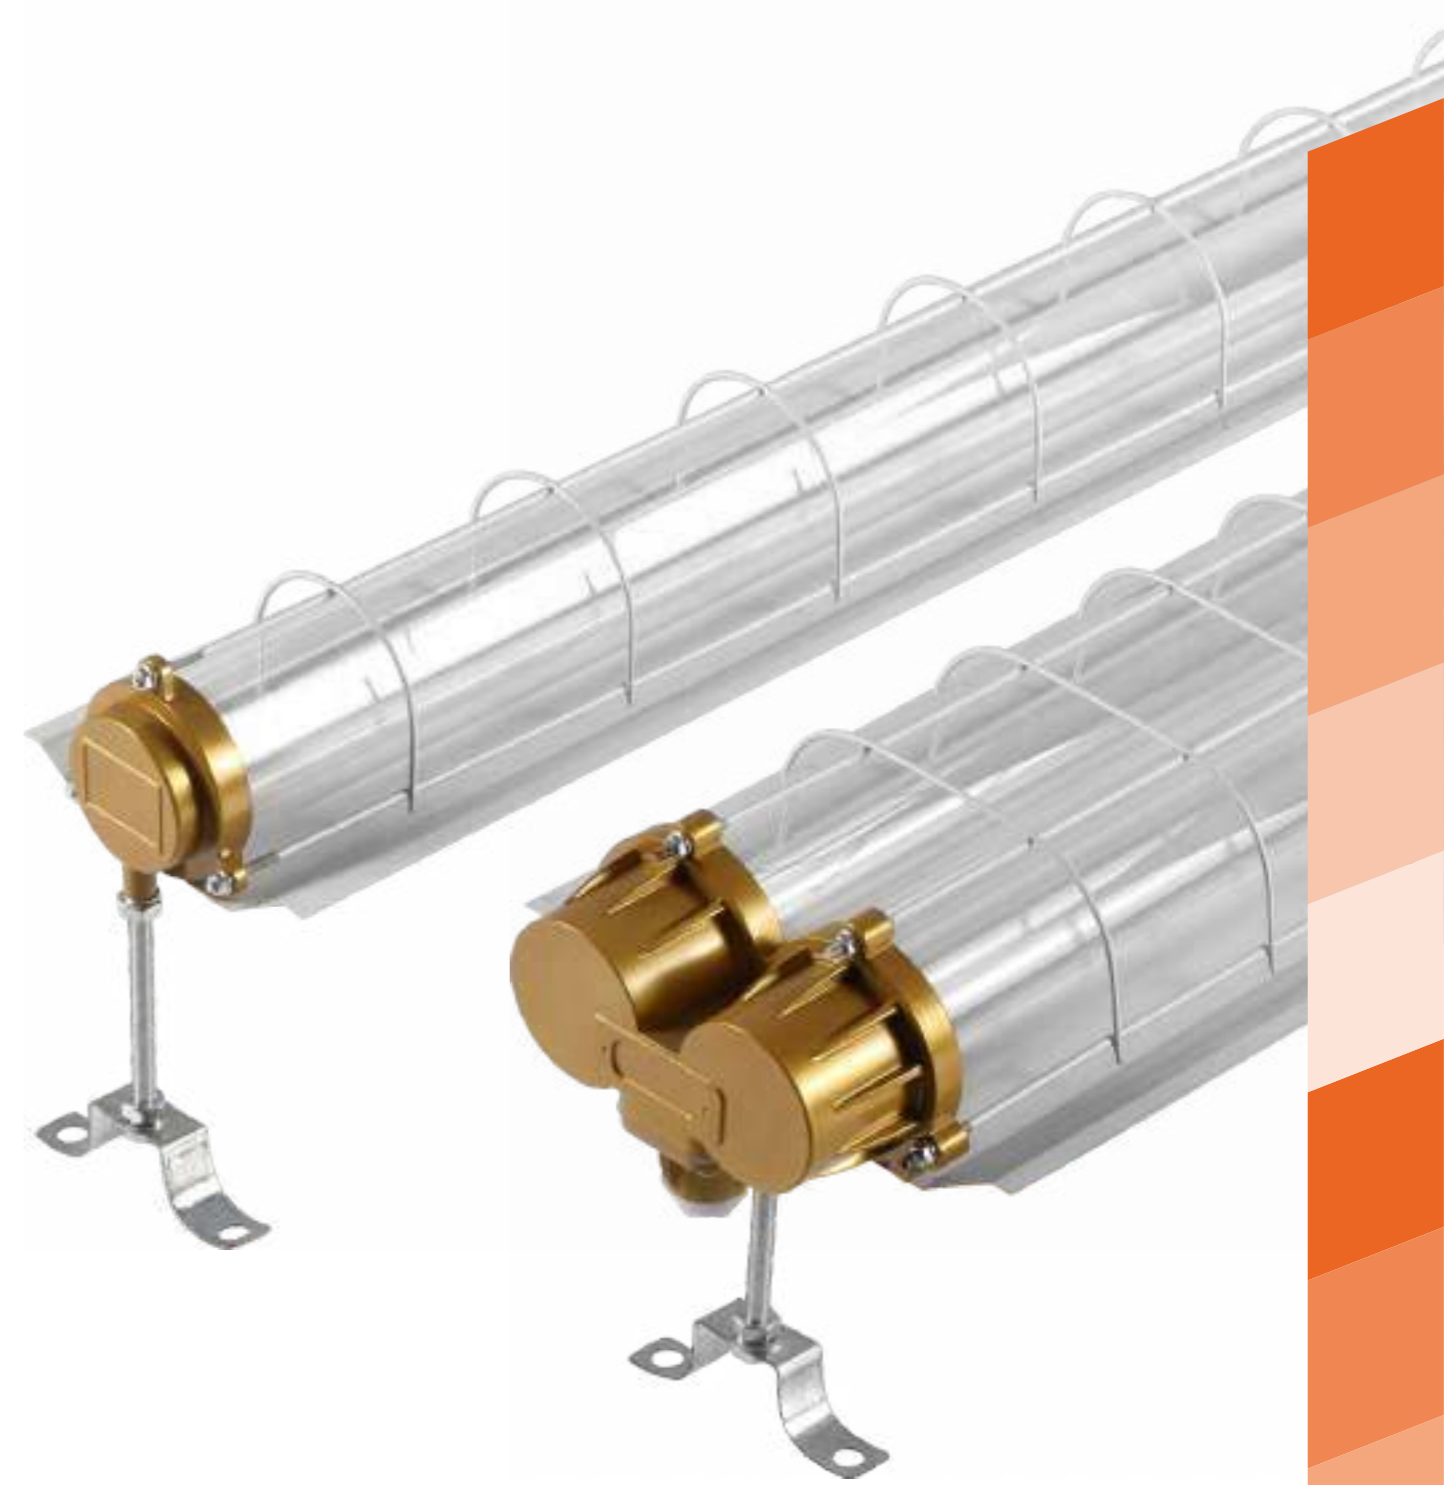

120°

INSTALLATION DIAGRAM

EXPLOSION PROOF LUMINAIRES

Product Features

Robust luminaire with increased safety protection and suitable for outdoor. Extreme chemical and impacts resistance and up to 100000h lifetime. Available with wireless control and sensors