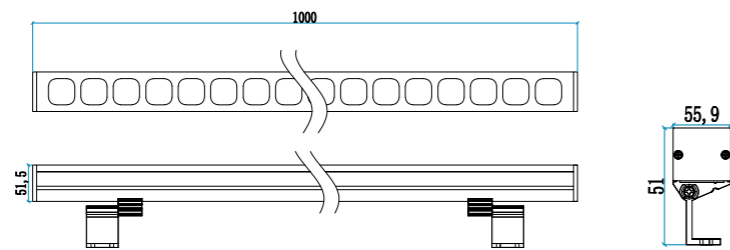

JSSA03

DIMENSIONS(mm)

Model No.	W	V	lm	LxHxØ [mm] LxWxH [mm] ØxH [mm]	Material	Installation
OS72003	12W	DC24V	480lm	1000x34x22mm	Aluminum+Glass	Fixed installation /

LINEAR LIGHT

JSSA04

DIMENSIONS(mm)

Model No.	W	V	lm	LxHxØ [mm] LxWxH [mm] ØxH [mm]	Material	Installation
OS72004	12W	DC24V	840lm	1000x55.9x51mm	Aluminum	Fixed installation /