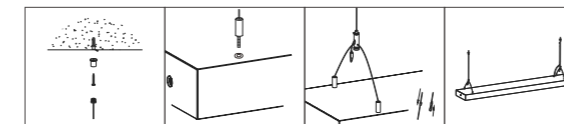

INSTALLATION DIAGRAM