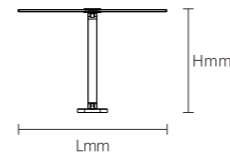

LED TABLE LIGHT

RSP11

Model No.	DIMMABLE	W	V	lm	LxHxØ [mm] LxWxH [mm] ØxH [mm]	Material	Notes

OS40067	Stepless dim	8W	AC220-240V	300lm	251x120x740mm	ABS+ silicone	/

RSP12

Model No.	DIMMABLE	W	V	lm	LxHxØ [mm] LxWxH [mm] ØxH [mm]	Material	Notes

OS40068	Stepless dim	10W	AC220-240V	500lm	648x114x393mm	ABS + AL alloy	/

LED TABLE LIGHT

RSP13

Model No.	DIMMABLE	W	V	lm	LxHxØ [mm] LxWxH [mm] ØxH [mm]	Material	Notes

OS40069	Three-level dim	4W	AC220-240V	150lm	75x75x170mm	ABS+ silicone	/

RSP14

Model No.	DIMMABLE	W	V	lm	LxHxØ [mm] LxWxH [mm] ØxH [mm]	Material	Notes

OS40070	Five-level dim	12W	AC220-240V	350lm	345X180X400mm	ABS + AL alloy	/