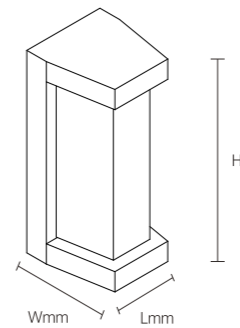

OUTDOOR WALL LIGHT

ZRSA10

Model No.	W	V	lm	LxHxØ [mm] LxWxH [mm] ØxH [mm]	Material	Installation

OS77015   12W   AC220-240V   960lm   φ124x97mm   Aluminum   Fixed installation   /

120°

ZRSA11

Model No.	W	V	lm	LxHxØ [mm] LxWxH [mm] ØxH [mm]	Material	Installation

OS77016   12W   AC220-240V   960lm   φ124x100mm   Aluminum   Fixed installation   /

120°

OUTDOOR WALL LIGHT

ZRSA12

Model No.	W	V	lm	LxHxØ [mm] LxWxH [mm] ØxH [mm]	Material	Installation

OS77017   12W   AC220-240V   960lm   110x380x110mm   Aluminum   Fixed installation   /

120°

ZRSA13

Model No.	W	V	lm	LxHxØ [mm] LxWxH [mm] ØxH [mm]	Material	Installation

OS77018   12W   AC220-240V   960lm   75x180x80mm   Aluminum   Fixed installation   /

120°