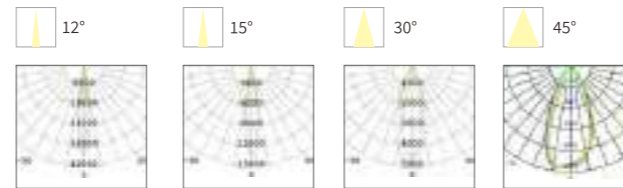

SPOT LIGHT

BHSA05

Model No.	W	V	lm	LxHxØ [mm] LxWxH [mm] ØxH [mm]	Material	Installation

OS75058	48W	DC24V/AC220-240V	3840lm	146x177x109mm	Aluminum	Fixed installation /
OS75059	54W	DC24V/AC220-240V	4320lm	146x177x109mm	Aluminum	Fixed installation /

Model No.	W	V	lm	LxHxØ [mm] LxWxH [mm] ØxH [mm]	Material	Installation

OS75060	72W	DC24V	5760lm	175x207x112mm	Aluminum	Fixed installation /

Model No.	W	V	lm	LxHxØ [mm] LxWxH [mm] ØxH [mm]	Material	Installation

OS75061	100W	DC24V	8000lm	332x190x154mm	Aluminum	Fixed installation /

SPOT LIGHT

BHSA05

Model No.	W	V	lm	LxHxØ [mm] LxWxH [mm] ØxH [mm]	Material	Installation

OS75062	150W	DC24V/AC220-240V	12000lm	460x190x164mm	Aluminum	Fixed installation /

Model No.	W	V	lm	LxHxØ [mm] LxWxH [mm] ØxH [mm]	Material	Installation

OS75063	200W	DC24V/AC220-240V	16000lm	580x190x154mm	Aluminum	Fixed installation /

Model No.	W	V	lm	LxHxØ [mm] LxWxH [mm] ØxH [mm]	Material	Installation

OS75064	300W	DC24V/AC220-240V	24000lm	460x353x144mm	Aluminum	Fixed installation /

Model No.	W	V	lm	LxHxØ [mm] LxWxH [mm] ØxH [mm]	Material	Installation

OS75065	400W	DC24V/AC220-240V	32000lm	648x342x259mm	Aluminum	Fixed installation /