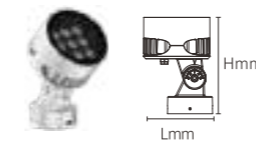

SPOT LIGHT

Product Features

- Mounting bracket is marked with engraved scales, ensuring easy adjustment;
- 5mm high transparent tempered glass with high strength and good light transmittance;
- Optional louvers ensure comfortable anti-glare effect;
- Range of accessories to fit different project needs.

Usage Scenarios

- Sculptures
- Walls
- fences
- Plants

SPOT LIGHT

BHSA01

Model No.	W	V	lm	LxHxØ [mm] LxWxH [mm] ØxH [mm]	Material	Installation	Qty
OS75001	18W	DC24V/AC220-240V	1080LM	φ140x195mm	Aluminum	Fixed installation	1
OS75002	24W	DC24V/AC220-240V	1440LM	φ140x195mm	Aluminum	Fixed installation	1

Model No.	W	V	lm	LxHxØ [mm] LxWxH [mm] ØxH [mm]	Material	Installation	Qty
OS75003	36W	DC24V/AC220-240V	2160LM	φ174x208mm	Aluminum	Fixed installation	1
OS75004	48W	DC24V/AC220-240V	2880LM	φ174x208mm	Aluminum	Fixed installation	1

INSTALLATION DIAGRAM