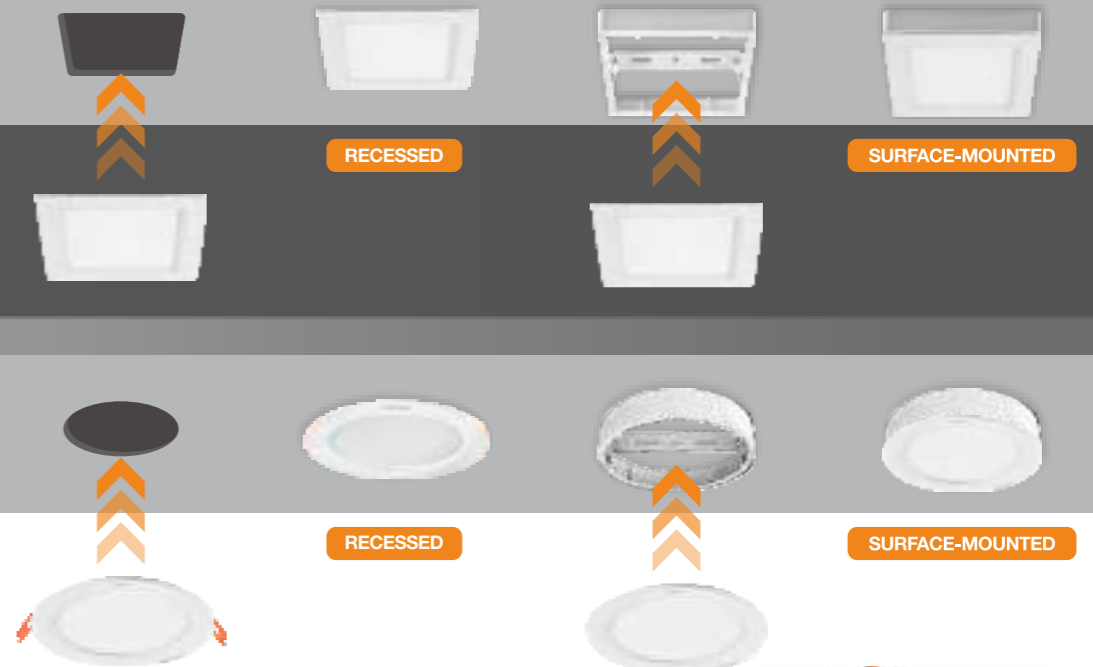

INSTALLATION DIAGRAM

LED DOWNLIGHT

2 in 1 Slim Downlight

Product Features

- Ultra-thin design suitable for smaller ceiling spaces.
- Multiple install ways
- Matching with surface-mounted and embedded install.
- Three-color switching models are available to create a variety of lighting atmospheres.