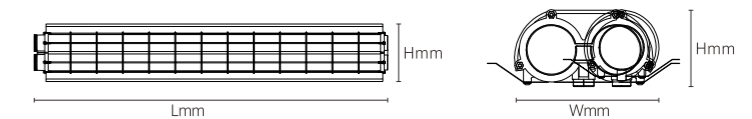

LED EXPLOSION PROOF HOUSING

GLSA10

6500K

Model No.	LED EXPLOSION PROOF HOUSING	LxHxØ [mm] LxWxH [mm] ØxH [mm]	Die-cast aluminum	Wall / Ceiling
OS40242	T8 lamp holder	1270x140x95mm	Die-cast aluminum	Wall / Ceiling /

GLSA10

6500K

Model No.	LED EXPLOSION PROOF HOUSING	LxHxØ [mm] LxWxH [mm] ØxH [mm]	Die-cast aluminum	Wall / Ceiling
OS40243	T8 lamp holder	1270x140x85mm	Die-cast aluminum	Wall / Ceiling /

INSTALLATION DIAGRAM