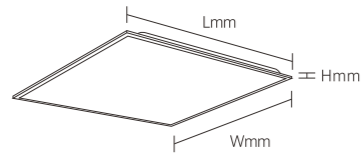

Model No.	W	V	lm	Beam Angle (°)	LxHxØ [mm] LxWxH [mm] ØxH [mm]	Material	Installation	Qty
OS15018	40W	AC220-240V	4000lm	/	595x595x35mm	Aluminum	Recessed	8
OS15019	40W	AC220-240V	4000lm	/	1195x295x35mm	Aluminum	Recessed	8
OS15020	80W	AC220-240V	8000lm	/	1195x595x35mm	Aluminum	Recessed	8