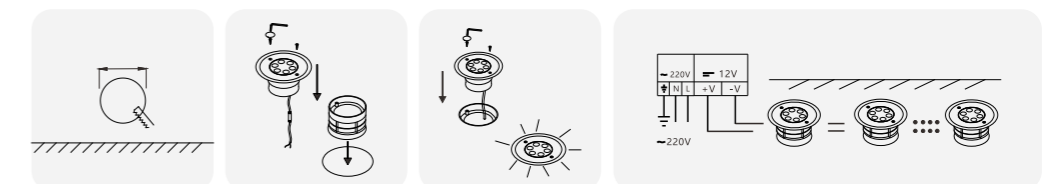

INSTALLATION DIAGRAM