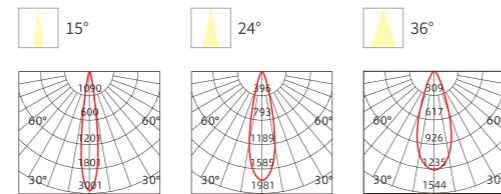

Materials of Housing: **Aluminum**
Materials of Optics: **PMMA**

Model No.	W	V	lm					
	[W]	[V]	[lm]	[°]	LxHxØ [mm] LxWxH [mm] Ø xH [mm]			
OS13007	7W	AC220-240V	560lm	Φ75mm	Φ85x65mm	PC + Aluminum	Recessed	48
OS13008	9W	AC220-240V	720lm	Φ75mm	Φ85x65mm	PC + Aluminum	Recessed	48
OS13009	12W	AC220-240V	960lm	Φ75mm	Φ85x65mm	PC + Aluminum	Recessed	48
OS13010	12W	AC220-240V	960lm	Φ90mm	Φ100x65mm	PC + Aluminum	Recessed	48
OS13011	15W	AC220-240V	1200lm	Φ95mm	Φ105x85mm	PC + Aluminum	Recessed	36
OS13012	18W	AC220-240V	1440lm	Φ95mm	Φ105x85mm	PC + Aluminum	Recessed	36