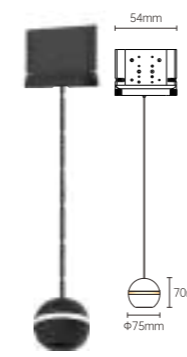

HTSA01 SUSPENSION WIRE-THE EQUATOR