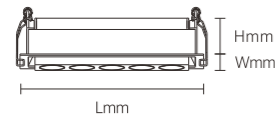

LINEAR GRILLE SPOTLIGHT

SSA02

Frame Color

WH

Materials of Housing: Aluminum
Materials of Optics: PC

Model No.	W	V	Im		LxHxØ [mm] LxWxH [mm] ØxH [mm]			
OS19002	10W	AC170-277V	550lm	160x60mm	166x64x44.5mm	Aluminum	Recessed	36

SSA02

Frame Color

WH

Materials of Housing: Aluminum
Materials of Optics: PC

Model No.	W	V	Im		LxHxØ [mm] LxWxH [mm] ØxH [mm]			
OS19003	20W	AC170-277V	1100lm	295x60mm	302x64x44.5mm	Aluminum	Recessed	24

INSTALLATION DIAGRAM

1. Cut off the electricity
2. Mark and create mounting holes in the ceiling corresponding to the product dimensions
3. Connect the cables to the mains electricity
4. Securely mount the luminaire

LINEAR GRILLE SPOTLIGHT

SSA03

Frame Color

WH

Materials of Housing: Aluminum
Materials of Optics: PC

Model No.	W	V	Im		LxHxØ [mm] LxWxH [mm] ØxH [mm]			
OS19004	10W	AC170-277V	400lm	118x26mm	124x30x42mm	Aluminum	Recessed	40

SSA03

Frame Color

WH

Materials of Housing: Aluminum
Materials of Optics: PC

Model No.	W	V	Im		LxHxØ [mm] LxWxH [mm] ØxH [mm]			
OS19005	20W	AC170-277V	800lm	234x26mm	236x30x42mm	Aluminum	Recessed	32

INSTALLATION DIAGRAM

1. Cut off the electricity
2. Mark and create mounting holes in the ceiling corresponding to the product dimensions
3. Connect the cables to the mains electricity
4. Securely mount the luminaire