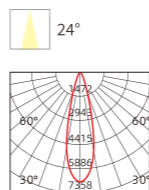

Materials of Housing: Aluminum
Materials of Optics: PC

HTSA02 MAGNETIC LIGHT GRILLE CAN BE ADJUSTED

Body Color

Model No.	W	V	lm	LxHxØ [mm] LxWxH [mm] ØxH [mm]			
OS21034	12W	DC48V	1100lm	222x22.5x43mm	Aluminum+PC	Track	30