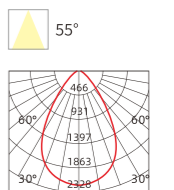

INSTALLATION DIAGRAM

LED SURFACE DOWNLIGHT

Product Features

The deeply recessed light source delivers exceptional anti-glare performance with $UGR < 16$. Its large curved ring design integrates seamlessly with the ceiling, creating a floating aesthetic while enhancing decor. The die-cast housing ensures long-term durability. Three beam angles 15° , 24° , and 36° available for option. With high-precision constant current output, the lamp operates without stroboscopic effects.