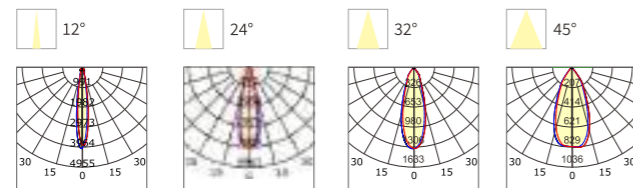

OUTDOOR WALL LIGHT

ZRSA04

Model No.	W	V	lm	LxHxØ [mm] LxWxH [mm] ØxH [mm]	Material	Installation

OS77008   10W   AC220-240V   900lm   85x110x110mm   Aluminum   Fixed installation   /

Model No.	W	V	lm	LxHxØ [mm] LxWxH [mm] ØxH [mm]	Material	Installation

OS77009   2x10W   AC220-240V   1800lm   85x180x110mm   Aluminum   Fixed installation   /

INSTALLATION DIAGRAM

OUTDOOR WALL LIGHT

ZRSA05

Model No.	W	V	lm	LxHxØ [mm] LxWxH [mm] ØxH [mm]	Material	Installation

OS77010   20W   AC220-240V   1800lm   125x150x150mm   Aluminum   Fixed installation   /

INSTALLATION DIAGRAM