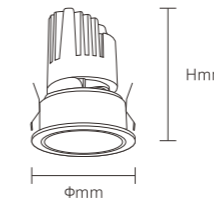

LED SPOTLIGHT