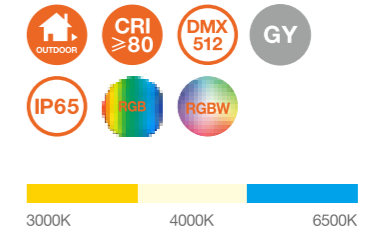

FACADE LIGHTING

YTSP04

Image	Diagram	Model No.							
		W	V	lm	LxHx∅ [mm] LxWxH [mm] ∅xH [mm]	Material	Installation	Quantity	
		OS75010	288W/m ²	DC12V	9600lm/m ²	1000x1000mm	ABS+Polycarbonate	Fixed installation	1
		OS75011	72W/m ²	DC12V	2400lm/m ²	1000x1000mm	ABS+Polycarbonate	Fixed installation	1