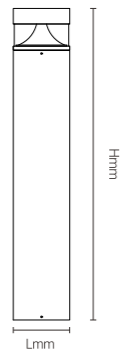

Model No.	W	V	lm	LxHxØ [mm] LxWxH [mm] ØxH [mm]	Material	Installation

OS78107   10W   AC220-240V   500lm   Φ150x650mm   Aluminum   Fixed installation /