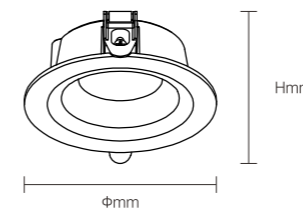

XZSA02

Frame Color