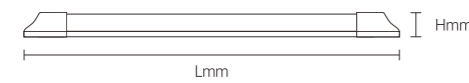

Model No.	W	V	lm	LxHxØ [mm] LxWxH [mm] ØxH [mm]			
OS17012	20W	AC220-240V	2000lm	600x62.5x27.5mm	PC	Surface mounted	20
OS17013	40W	AC220-240V	4000lm	1200x62.5x27.5mm	PC	Surface mounted	20