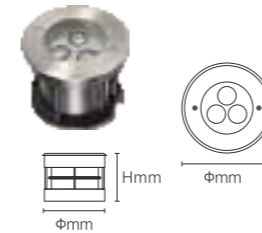

XCSS02

Model No.	W	V	lm	Beam Angle	LxHxØ [mm] LxWxH [mm] ØxH [mm]	Material	Notes
OS76004	3W	DC24V	120lm	Φ92mm	Φ100x80mm	Stainless steel	/