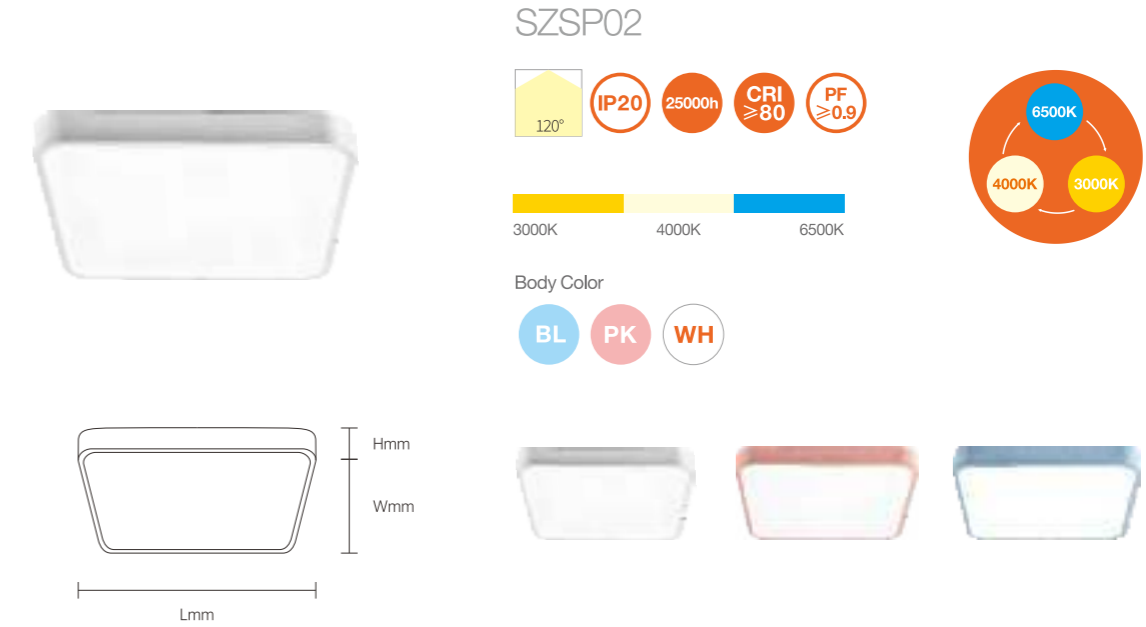

LED CEILING LIGHT

Materials of Housing: **Aluminum**
Materials of Optics: **PS**

Model No.	W	V	lm	LxHx∅ [mm] LxWxH [mm] ∅xH [mm]			
OS18068	40W	AC220-240V	2400lm	350x350x65mm	Aluminum+PS	Surface	4
OS18070	60W	AC220-240V	3600lm	450x450x65mm	Aluminum+PS	Surface	4