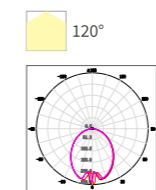

Model No.	W	V	lm	LxHxØ [mm] LxWxH [mm] ØxH [mm]	Material	Installation
OS78112	10W	AC220-240V	540lm	φ180x600mm	Aluminum	Fixed installation /