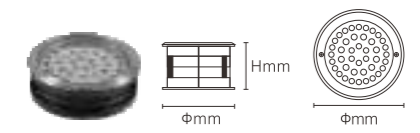

IN-GROUND LIGHT

YHSA01

Model No.	W	V	lm	LxHxØ [mm] LxWxH [mm] ØxH [mm]	Nozzle hole			

OS73001	1W	DC24V	40lm	Φ52x78mm Φ50mm	Aluminum+Stainless steel	/	/	/

Model No.	W	V	lm	LxHxØ [mm] LxWxH [mm] ØxH [mm]	Nozzle hole			

OS73002	3W	DC24V	120lm	Φ80x78mm Φ73mm	Aluminum+Stainless steel	/	/	/

Model No.	W	V	lm	LxHxØ [mm] LxWxH [mm] ØxH [mm]	Nozzle hole			

OS73004	6W	DC24V	240lm	Φ100x80mm Φ92mm	Aluminum+Stainless steel	/	/	/

Model No.	W	V	lm	LxHxØ [mm] LxWxH [mm] ØxH [mm]	Nozzle hole			

OS73005	9W	DC24V	360LM	Φ120x90mm Φ115mm	Aluminum+Stainless steel	/	/	/

OS73006	12W	DC24V	480LM	Φ120x90mm Φ115mm	Aluminum+Stainless steel	/	/	/

Model No.	W	V	lm	LxHxØ [mm] LxWxH [mm] ØxH [mm]	Nozzle hole			

OS73007	15W	DC24V	600lm	Φ160x90mm Φ143mm	Aluminum+Stainless steel	/	/	/

OS73008	18W	DC24V	720lm	Φ160x90mm Φ143mm	Aluminum+Stainless steel	/	/	/

Model No.	W	V	lm	LxHxØ [mm] LxWxH [mm] ØxH [mm]	Nozzle hole			

OS73009	24W	DC24V	960lm	Φ180x90mm Φ165mm	Aluminum+Stainless steel	/	/	/

Model No.	W	V	lm	LxHxØ [mm] LxWxH [mm] ØxH [mm]	Nozzle hole			

OS73010	36W	DC24V	1440lm	Φ200x90mm Φ185mm	Aluminum+Stainless steel	/	/	/

INSTALLATION DIAGRAM