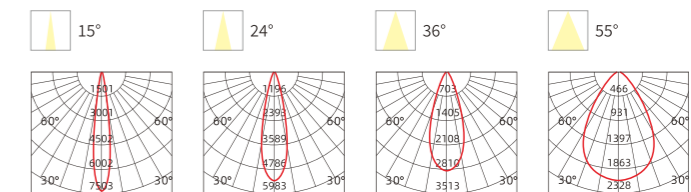

Frame Color

Materials of Housing: **Aluminum**
Materials of Optics: **PC**

Model No.	W	V	lm	Beam Angle (°)	LxHxØ [mm] LxWxH [mm] ØxH [mm]	Material	Mounting	Quantity
OS13173	10W	AC220-240V	750lm	15°	Φ75mm Φ84.5x55.5mm	Aluminum + PC	Recessed	30
OS13180	18W	AC220-240V	1530lm	24°	Φ95mm Φ107x91mm	Aluminum + PC	Recessed	30