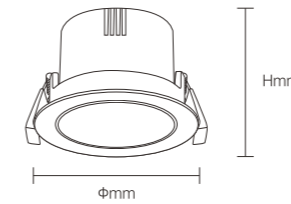

LED SPOTLIGHT