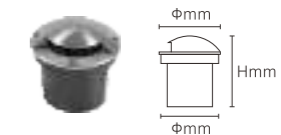

YHSA05

Model No.	W	V	lm	LxHxØ [mm] LxWxH [mm] ØxH [mm]	Nozzle hole	Material	Beam angle	Color
OS73017	3W	DC24V	60lm	φ100x115mm φ94mm	Aluminium alloy	/	/	/