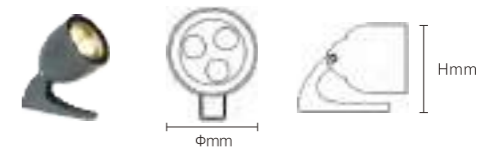

INSTALLATION DIAGRAM

SPOT LIGHT

Usage Scenarios

- Sculptures
- Walls
- fences
- Plants

SPOT LIGHT

BHTA03

Model No.	W	V	lm	LxHxØ [mm] LxWxH [mm] ØxH [mm]	Material	Installation	Quantity
OS75010	3W	DC24V/AC220-240V	180lm	Φ 70x89mm	Aluminum	Fixed installation	1
OS75011	6W	DC24V/AC220-240V	360lm	Φ 70x89mm	Aluminum	Fixed installation	1