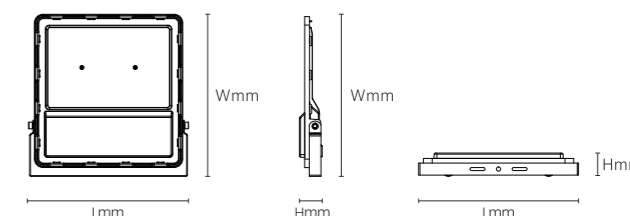

FXSA03

6500K