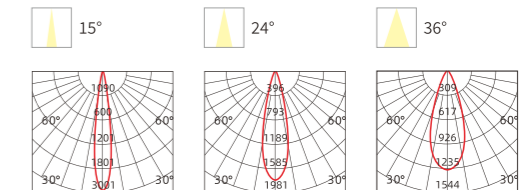

LED SPOTLIGHT

TSA10

Frame Color

Materials of Housing: **Aluminum**
Materials of Optics: **PC**

Model No.	W	V	lm		LxHxØ [mm] LxWxH [mm] ØxH [mm]			
OS13059	8W	AC220-240V	640lm	56x56mm	62x62x80mm	Aluminum	Recessed	30
OS13094	12W	AC220-240V	960lm	76x76mm	85x85x93mm	Aluminum	Recessed	30

INSTALLATION DIAGRAM

LED SPOTLIGHT

TSA10

Frame Color

Materials of Housing: **Aluminum**
Materials of Optics: **PC**

Model No.	W	V	lm		LxHxØ [mm] LxWxH [mm] ØxH [mm]			
OS13066	2x8W	AC220-240V	1280lm	106x56mm	115x62x80mm	Aluminum	Recessed	20
OS13101	2x12W	AC220-240V	1920lm	151x76mm	159x85x93mm	Aluminum	Recessed	20

INSTALLATION DIAGRAM