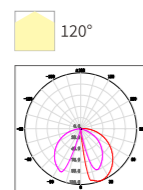

Model No.	W	V	lm	LxHxØ [mm] LxWxH [mm] ØxH [mm]	Material	Installation
OS78114	10W	AC220-240V	540lm	120x120x600mm	Aluminum	Fixed installation /