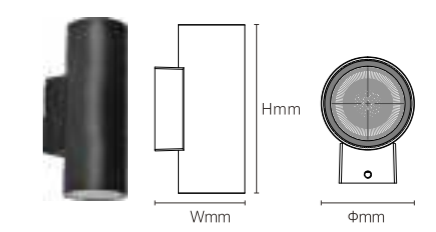

Model No.	W	V	lm	LxHxΦ [mm] LxWxH [mm] ΦxH [mm]	Material	Installation	
OS77001	12W	AC220-240V	1020lm	Φ65x110x83mm	Aluminum	Fixed installation	/