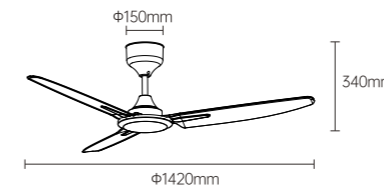

YZSP01

IP20

Body Color

WG WH
BLADE MAIN

Model No.: LV11003
Product size: 56 inch
Fan leaves: 5-leaf-ABS, wood grain
Electrical machinery: 40W-low voltage DC
Lamp: No
Control mode: Wireless IR Remote Controller
Function: Forward and reverse rotation with 14 gears (Forward rotation with 7 gears and reverse rotation with 7 gears), max rotation speed 220rpm
Installation method: Lifting hook, hanging rod 250mm
PCS/CTN: 2