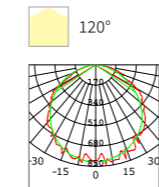

INSTALLATION DIAGRAM

LED EXPLOSION PROOF LUMINAIRES

GLSA12

7000-8000K

Model No.	W	V	lm	⌀ (mm)	LxHx⌀ [mm] LxWxH [mm] ⌀xH [mm]	Material	Mounting	Accessories
OS40245	20W-60W	AC120-277V	2800lm-84000lm(±5%)	/	711x206.5x140.5mm	FRP	Wall / Ceiling	/
OS40245	20W-60W	AC120-277V	2800lm-84000lm(±5%)	/	1311x206.5x140.5mm	FRP	Wall / Ceiling	/