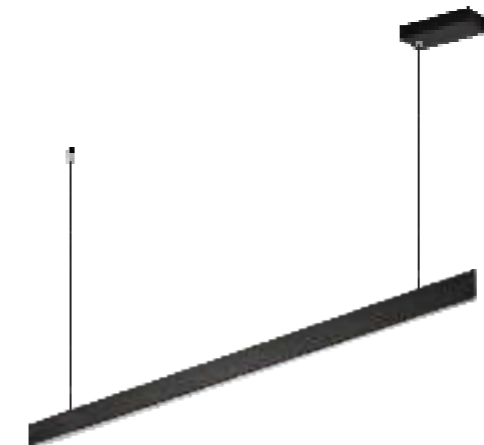

LED OFFICE PENDANT LIGHT

ZSA01

Materials of Housing: Aluminum
Materials of Optics: PMMA

Model No.	W	V	lm	LxHxØ [mm] LxWxH [mm] ØxH [mm]	Material	Installation	Quantity
OS20001	36W	AC220-240V	1400lm	1200x10.5x60mm	Aluminum	Suspending	10

up:100°
down:50°

INSTALLATION DIAGRAM