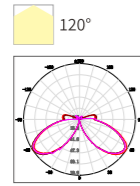

Model No.	W	V	lm	LxHxØ [mm] LxWxH [mm] ØxH [mm]	Material	Installation
OS78117	10W	AC220-240V	480lm	Φ160x600mm	Aluminum	Fixed installation /