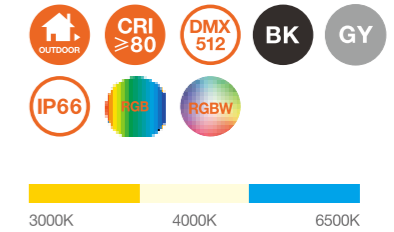

LINEAR WALL WASHER

LSSA02

DIMENSIONS(mm)

Model No.	W	V	lm	LxHx∅ [mm] LxWxH [mm] ∅xH [mm]	Material	Installation	
OS71004	48W	DC24V/AC220-240V	3840lm	1000x82x43mm	Aluminum	Fixed installation	/
OS71005	54W	DC24V/AC220-240V	4320lm	1000x82x43mm	Aluminum	Fixed installation	/

LINEAR WALL WASHER

LSSA02

DIMENSIONS(mm)

Model No.	W	V	lm	LxHx∅ [mm] LxWxH [mm] ∅xH [mm]	Material	Installation	
OS71006	72W	DC24V/AC220-240V	5760lm	1000x132x73mm	Aluminum	Fixed installation	/