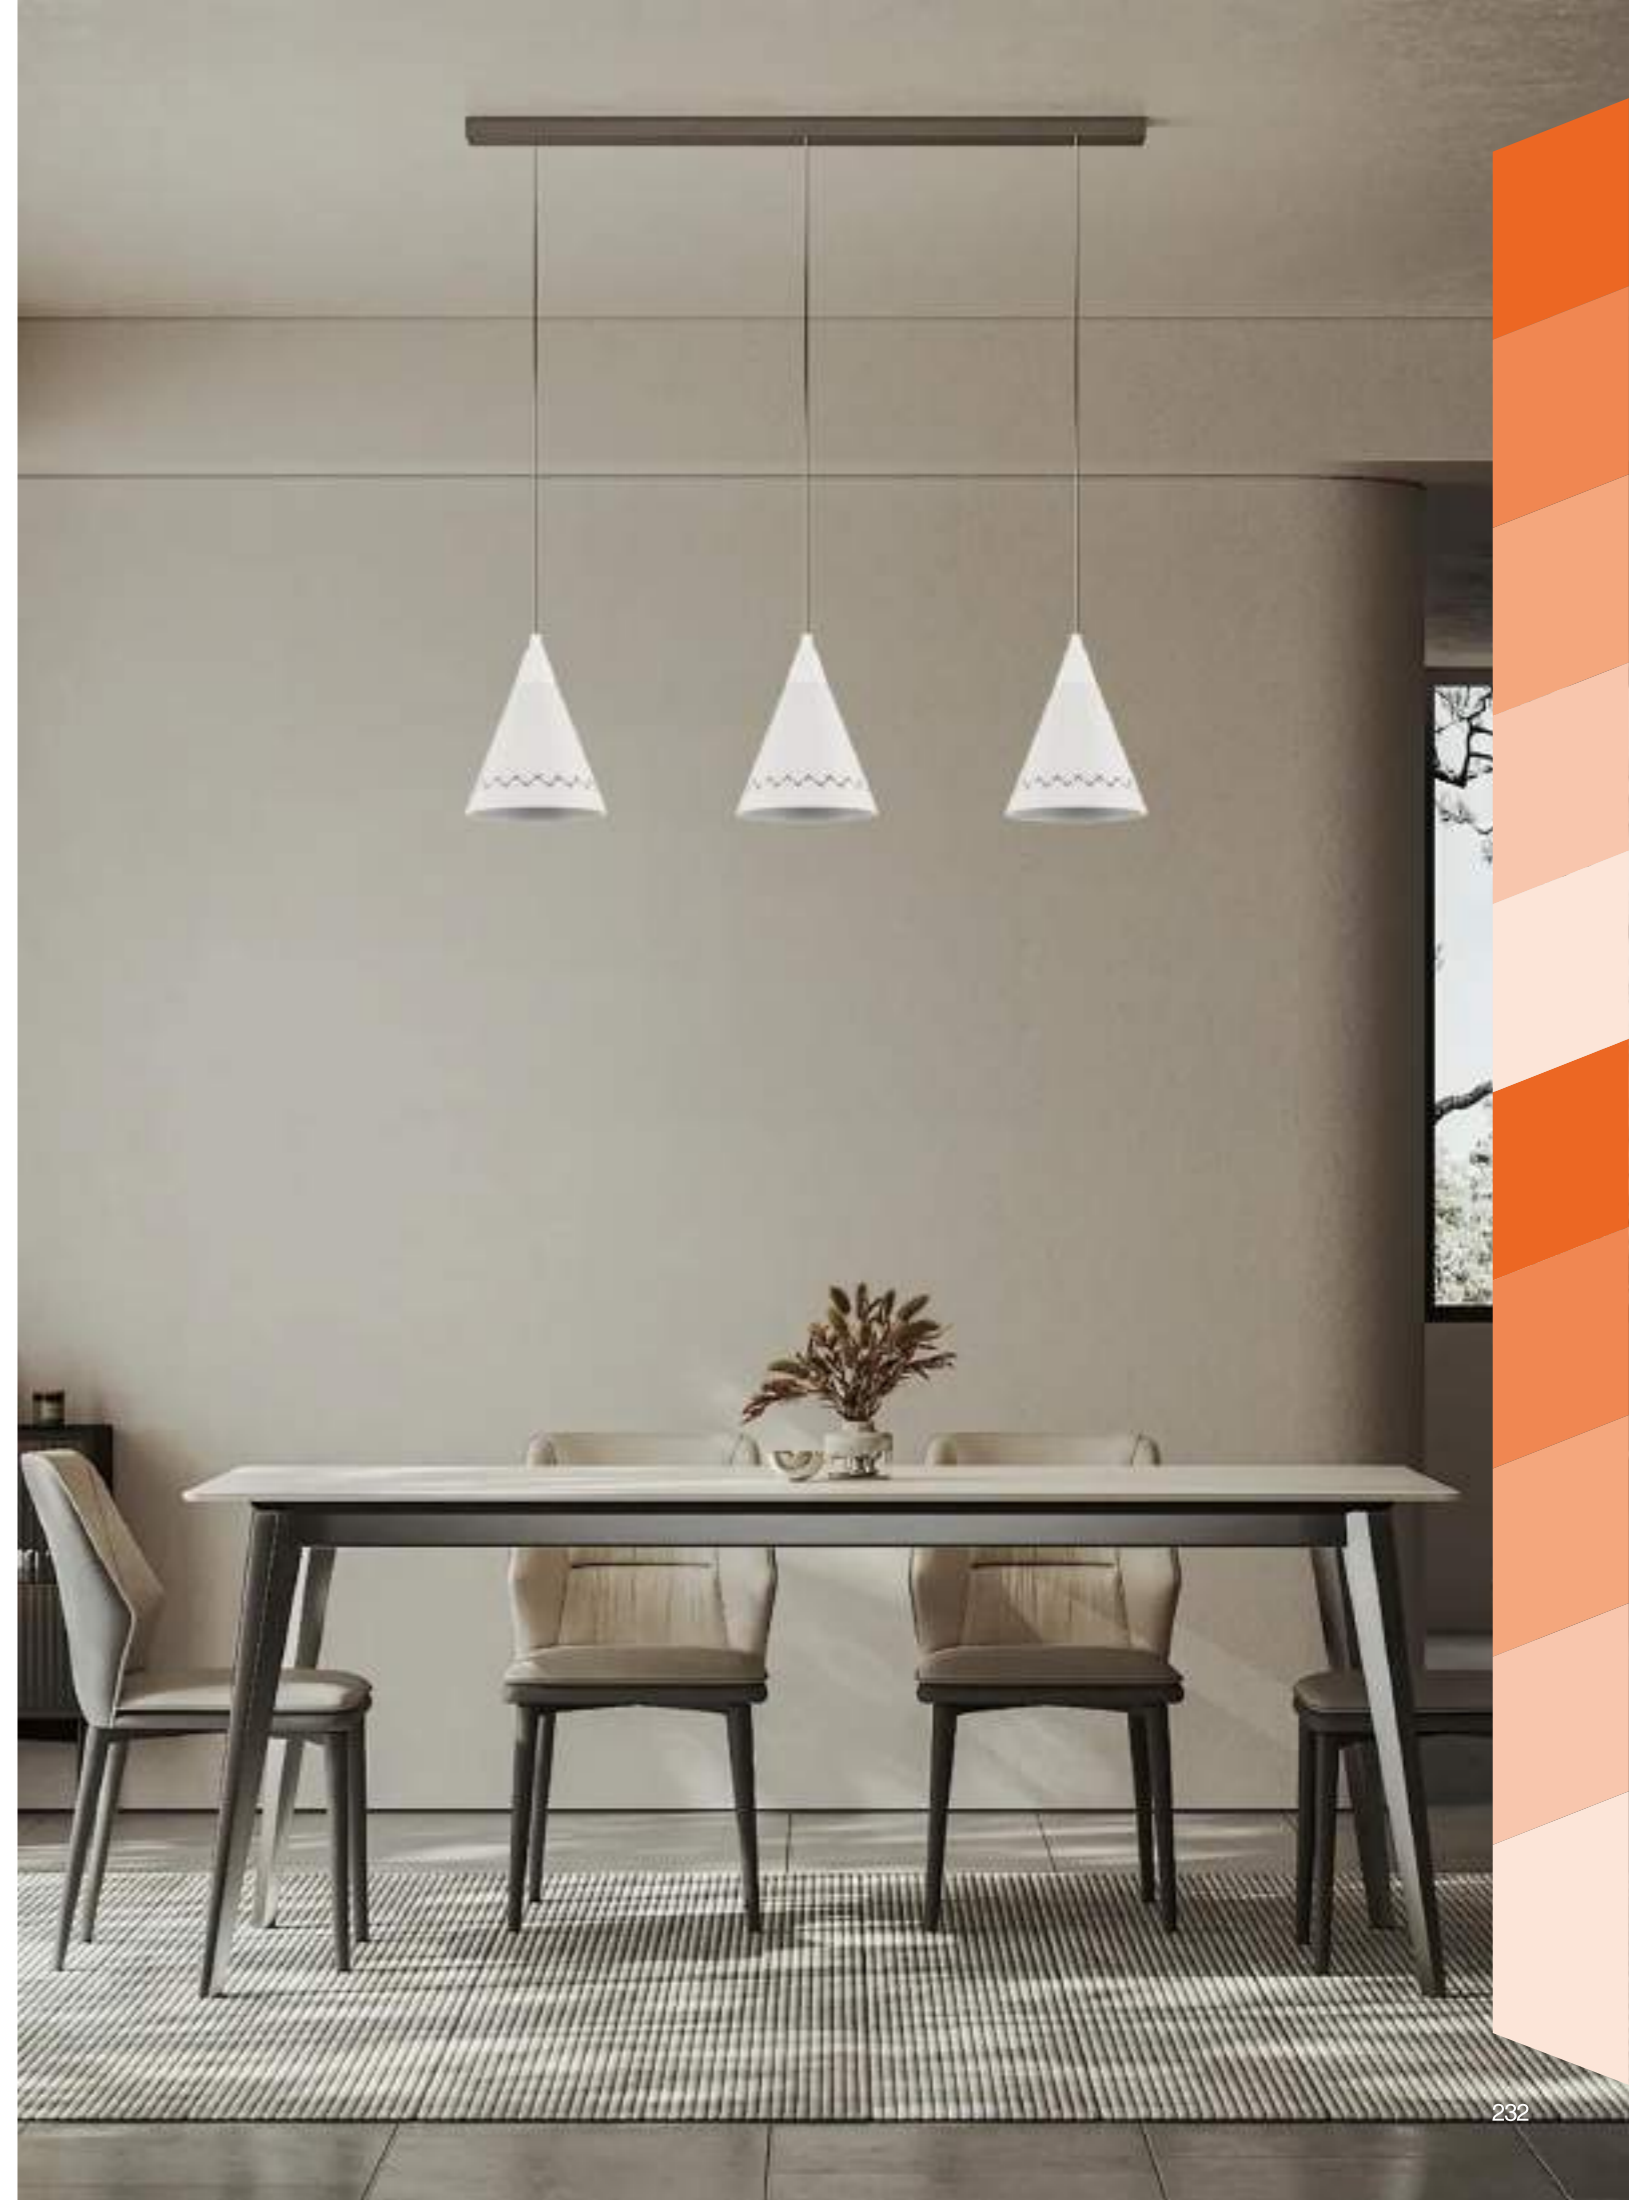

LED PENDANT LIGHT

SBSI01

Model No.	LAMP HOLDER	V	LxHxØ [mm] LxWxH [mm] ØxH [mm]	Material	Light Type	Other
OS40090	E27	AC220-240V	540x150x1000mm	Iron	Fixed type	/

INSTALLATION DIAGRAM

SBSI01

Model No.	LAMP HOLDER	V	LxHxØ [mm] LxWxH [mm] ØxH [mm]	Material	Light Type	Other
OS40093	E27	AC220-240V	620x120x1200mm	Iron	Fixed type	/

INSTALLATION DIAGRAM