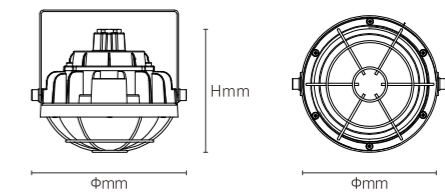

100°

INSTALLATION DIAGRAM

LED EXPLOSION PROOF LUMINAIRES

GLSA07

6500K

Model No.	W	V	lm	Beam Angle	LxHxØ [mm] LxWxH [mm] ØxH [mm]	Material	Mounting	Accessories
OS40235	30W	AC120-277V	3900lm	/	Φ 170x160mm	Die-cast aluminum	Bracket / Ceiling	/
OS40236	50W	AC120-277V	6500lm	/	Φ 210x170mm	Die-cast aluminum	Bracket / Ceiling	/