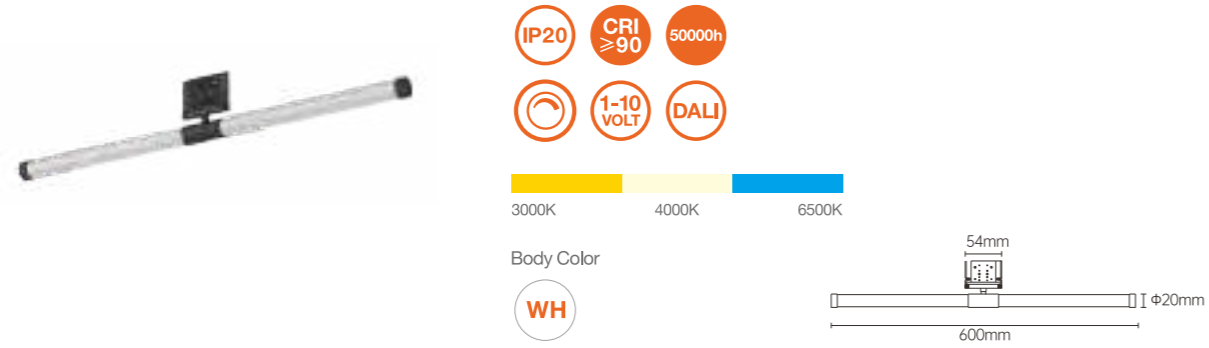

HTSA01 SUSPENSION WIRE-MAGIC STICK

Model No.	W	V	lm	LxHx∅ [mm] LxWxH [mm] ∅xH [mm]			
OS21015	8W	DC24V	280lm	∅20x600mm	Acrylic+Gas-phase silica gel	Track	24

360°