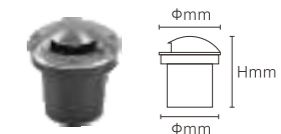

Model No.	W	V	lm	LxHxØ [mm] LxWxH [mm] ØxH [mm]	Nozzle hole	Material	Beam angle	Color
OS73019	9W	DC24V	180lm	φ150x120mm φ142mm	Aluminium alloy	/	/	/