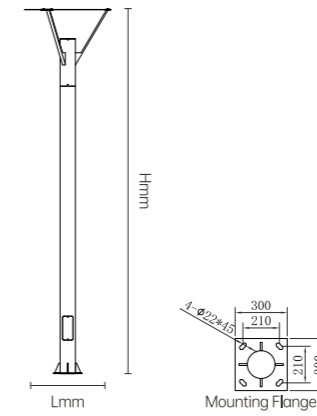

LXSA06

Model No.	W	V	lm	LxHxØ [mm] LxWxH [mm] ØxH [mm]	Material	Installation
OS78006	30W	AC220-240V	2400lm	Φ900x3800mm	Galvanized steel Aluminum	Fixed installation /