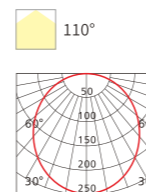

LED DOWNLIGHT

XZSP07

IP20
30000h
CRI ≥ 90
PF ≥ 0.5
PF ≥ 0.9

Frame Color

Materials of Housing: PP+PA
Materials of Optics: PS

Model No.	W	V	lm		LxHxΦ [mm] LxWxH [mm] ΦxH [mm]			
OS12051	9W	AC220-240V	900lm	Φ125mm	Φ145x9mm	PP+PA	Recessed	60
OS12052	12W	AC220-240V	1200lm	Φ145mm	Φ170x9mm	PP+PA	Recessed	60
OS12053	18W	AC220-240V	1800lm	Φ175mm	Φ200x9mm	PP+PA	Recessed	40

INSTALLATION DIAGRAM