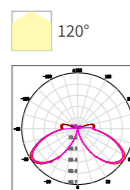

Model No.	W	V	lm	LxHxØ [mm] LxWxH [mm] ØxH [mm]	Material	Installation

OS78106   10W   AC220-240V   480lm   Φ145x800mm   Aluminum   Fixed installation /