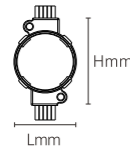

Model No.	W	V	lm	LxHxØ [mm] LxWxH [mm] ØxH [mm]			
OS74002	1.44W	DC24V	42lm	Φ 40mm	ABS+Polycarbonate	Fixed installation	1