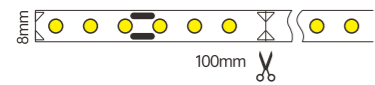

Model No.	FPC WIDTH	LED CHIP	W	V	lm	
OS11009	8mm	140	11W/m	DC24V	900lm	10m/Roll