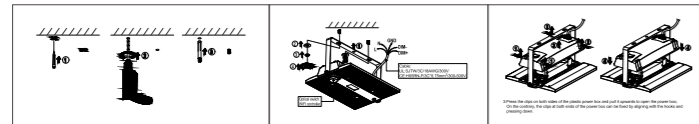

INSTALLATION DIAGRAM

LED STREET LIGHT

Product Features

Slim, aesthetical housing combined with dust-free design. High-grade aluminium housing ensures reliable operation. Precise lens design provides uniformity & less glare lighting.