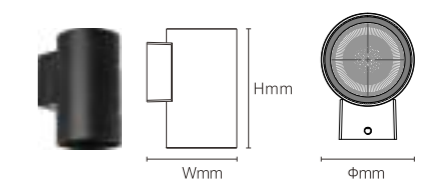

OUTDOOR WALL LIGHT

Product Features

1. Round and square types for options,
2. Applicable for corridors, walls, etc

Application areas

- Corridors
- Hallways
- Stairs, etc

OUTDOOR WALL LIGHT

ZRSA01

Model No.	W	V	lm	LxHxΦ [mm] LxWxH [mm] ΦxH [mm]	Material	Installation	
OS77001	12W	AC220-240V	1020lm	Φ65x110x83mm	Aluminum	Fixed installation	/

Model No.	W	V	lm	LxHxΦ [mm] LxWxH [mm] ΦxH [mm]	Material	Installation	
OS77002	2x7W	AC220-240V	1190lm	Φ65x165x88mm	Aluminum	Fixed installation	/