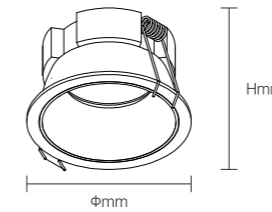

INSTALLATION DIAGRAM

LED DOWNLIGHT

XZSA13

Frame Color

Materials of Housing: **Aluminum**
Materials of Optics: **PMMA**

Model No.	W	V	lm	Beam Angle (mm)	LxHxØ [mm] LxWxH [mm] ØxH [mm]	Material	Mounting	Depth [mm]
OS12174	7W	AC220-240V	630lm	Φ75mm	Φ85x48mm	Aluminum + PMMA	Recessed	100
OS12175	9W	AC220-240V	900lm	Φ75mm	Φ85x48mm	Aluminum + PMMA	Recessed	100
OS12176	12W	AC220-240V	1200lm	Φ95mm	Φ108x53mm	Aluminum + PMMA	Recessed	48
OS12177	15W	AC220-240V	1500lm	Φ95mm	Φ108x53mm	Aluminum + PMMA	Recessed	48
OS12178	18W	AC220-240V	1800lm	Φ125mm	Φ138x60mm	Aluminum + PMMA	Recessed	24
OS12179	24W	AC220-240V	2400lm	Φ125mm	Φ138x60mm	Aluminum + PMMA	Recessed	24