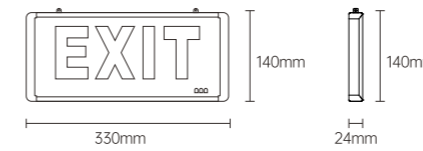

EMERGENCY LIGHT

GHSP01

Green light wave length 520-53nm

Model No.: Os23001
 Power: 1W
 Battery: Ni-Cd 1.2V;
 Input voltage: AC220V-240V/50Hz ;
 Charging time: 24 hours,
 Emergency time: 120mins;
 Material: Iron+PP+Glass;
 Installation: wall mounted;
 Emergency surface brightness: 50 -300cd/m²;
 Working mode: Maintained;
 Control type: Non-centralized control.
 PCS/CTN: 30