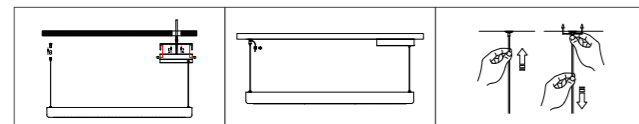

INSTALLATION DIAGRAM

LED OFFICE PENDANT LIGHT

ZSI01

Model No.	W	V	lm	LxHx∅ [mm] LxWxH [mm] ∅xH [mm]			
OS20004	24W	AC220-240V	1680lm	1200x58x50mm	Coated Iron	Suspending	6
OS20005	24W	AC220-240V	1680lm	1200x78x50mm	Coated Iron	Suspending	6
OS20006	30W	AC220-240V	2400lm	1200x98x50mm	Coated Iron	Suspending	4
OS20007	35W	AC220-240V	2800lm	1200x120x60mm	Coated Iron	Suspending	4
OS20008	35W	AC220-240V	2800lm	1200x150x60mm	Coated Iron	Suspending	4
OS20009	35W	AC220-240V	2800lm	1200x200x60mm	Coated Iron	Suspending	4