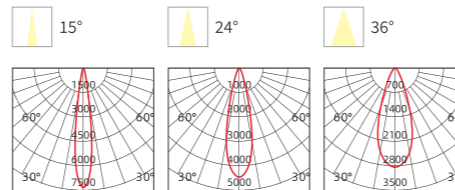

Materials of Housing: Aluminum
Materials of Optics: PC

Model No.	W	V	Im		LxHxØ [mm] LxWxH [mm] ØxH [mm]			
OS19003	20W	AC170-277V	1100lm	295x60mm	302x64x44.5mm	Aluminum	Recessed	24