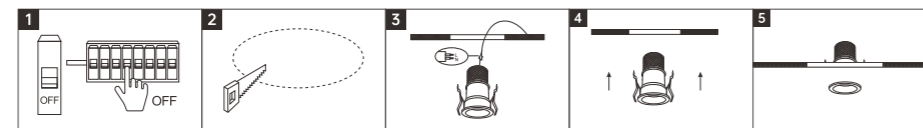

INSTALLATION DIAGRAM

1. Turn off the power supply
2. Cut the ceiling according to product ceiling cut out diameter size
3. Connect the lamp's cable to the main power supply
4. Fixed the lamp
5. The Lamp is ready to operate