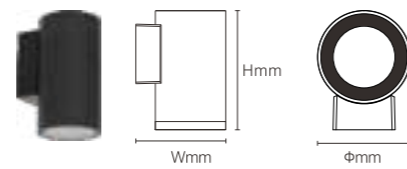

OUTDOOR WALL LIGHT

ZRSA02

Model No.	W	V	lm	LxHxΦ [mm] LxWxH [mm] ΦxH [mm]	Material	Installation

OS77003   20W   AC220-240V   1800lm   Φ90x169x115mm   Aluminum   Fixed installation   /

Model No.	W	V	lm	LxHxΦ [mm] LxWxH [mm] ΦxH [mm]	Material	Installation

OS77004   2x10W   AC220-240V   1800lm   Φ90x210x115mm   Aluminum   Fixed installation   /

INSTALLATION DIAGRAM

OUTDOOR WALL LIGHT

ZRSA03

Model No.	W	V	lm	LxHxΦ [mm] LxWxH [mm] ΦxH [mm]	Material	Installation

OS77005   14W   AC220-240V   1120lm   Φ106x128x133mm   Aluminum   Fixed installation   /

Model No.	W	V	lm	LxHxΦ [mm] LxWxH [mm] ΦxH [mm]	Material	Installation

OS77006   20W   AC220-240V   1600lm   Φ126x121x154mm   Aluminum   Fixed installation   /

Model No.	W	V	lm	LxHxΦ [mm] LxWxH [mm] ΦxH [mm]	Material	Installation

OS77007   42W   AC220-240V   3150lm   Φ155x166x216mm   Aluminum   Fixed installation   /

INSTALLATION DIAGRAM