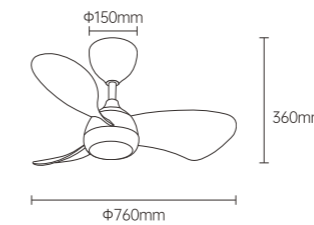

LED FAN LIGHT

YZSP03

Body Color

Model No.: OS22001
Product size: 56 inch
Fan leaves: 5-leaf-ABS
Electrical machinery: 40W-low voltage DC
Lamp: 24W
Control mode: Wireless IR Remote Controller
Function: Forward and reverse rotation with 14 gears (Forward rotation with 7 gears and reverse rotation with 7 gears), max rotation speed 220rpm
Installation method: Lifting hook, hanging rod 250mm
PCS/CTN: 2

LED FAN LIGHT

YZSP03

Body Color

Model No.: OS22002
Product size: 56 inch
Fan leaves: 5-leaf-ABS
Electrical machinery: 40W-low voltage DC
Lamp: 36W
Control mode: Wireless IR Remote Controller
Function: Forward and reverse rotation with 14 gears (Forward rotation with 7 gears and reverse rotation with 7 gears), max rotation speed 220rpm
Installation method: Lifting hook, hanging rod 250mm
PCS/CTN: 2

YZSP03

Body Color

Model No.: OS22003
Product size: 56 inch
Fan leaves: 5-leaf-ABS
Electrical machinery: 40W-low voltage DC
Lamp: 24W
Control mode: Wireless IR Remote Controller
Function: Forward and reverse rotation with 14 gears (Forward rotation with 7 gears and reverse rotation with 7 gears), max rotation speed 220rpm
Installation method: Lifting hook, hanging rod 250mm
PCS/CTN: 2

YZSP04

Body Color

Model No.: OS22004
Product size: 30 inch
Fan leaves: 3-leaf-ABS
Electrical machinery: 36W-low voltage DC
Lamp: 12W
Control mode: Wireless IR Remote Controller
Function: Forward and reverse rotation with 14 gears (Forward rotation with 7 gears and reverse rotation with 7 gears), max rotation speed 300rpm
Installation method: Lifting hook, hanging rod 250mm
PCS/CTN: 2

INSTALLATION DIAGRAM

INSTALLATION DIAGRAM