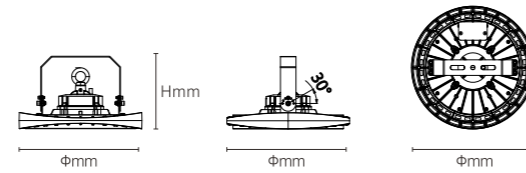

Model No.	W	V	lm		LxHxØ [mm] LxWxH [mm] ØxH [mm]			
OS40149/OS40153	100W	AC100-277V	16000lm/18000lm	/	Φ260x148mm	Die-cast aluminum	Bracket/Chain/Hanging rod	/
OS40150/OS40154	150W	AC100-277V	24000lm/27000lm	/	Φ300x148mm	Die-cast aluminum	Bracket/Chain/Hanging rod	/
OS40151/OS40155	200W	AC100-277V	32000lm/36000lm	/	Φ340x148mm	Die-cast aluminum	Bracket/Chain/Hanging rod	/
OS40152/OS40156	240W	AC100-277V	38400lm/43200lm	/	Φ340x148mm	Die-cast aluminum	Bracket/Chain/Hanging rod	/