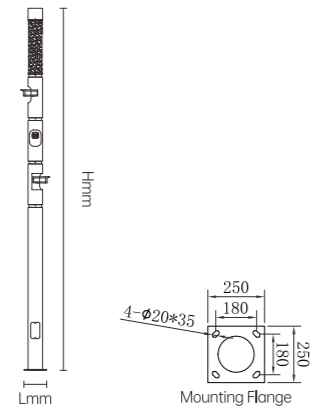

GARDEN LIGHT

LXSA07

Model No.	W	V	lm	LxHxØ [mm] LxWxH [mm] ØxH [mm]	Material	Installation	

OS78007 60W AC220-240V 2400lm φ160x4000mm Aluminum Fixed installation /