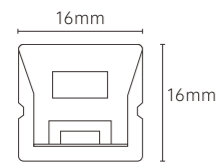

Model No.	W	V	lm	LxHxØ [mm] LxWxH [mm] ØxH [mm]			
OS79013	6W	DC24V	150LM	16x16mm	Extruded Silicone	Fixed installation	10m/Roll
OS79014	8W	DC24V	200Lm	16x16mm	Extruded Silicone	Fixed installation	10m/Roll
OS79015	12W	DC24V	300LM	16x16mm	Extruded Silicone	Fixed installation	10m/Roll

Recommended Accessories