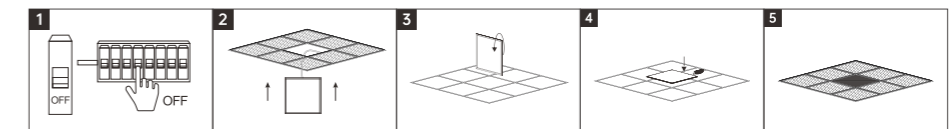

INSTALLATION DIAGRAM

1. Out off the electricity
2. Pass the panel light through the ceiling.
3. Removing the luminaire from a suspended ceiling grid.
4. Aligning the site of panel light and ceiling board and finish the installation.
5. LED panel installed.