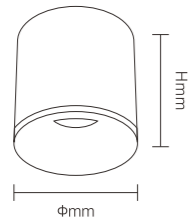

LED SURFACE DOWNLIGHT

XZSA15

Frame Color

Materials of Housing: **Aluminum**
Materials of Optics: **PC**

Model No.	W	V	PF	lm	LxHxΦ [mm] LxWxH [mm] ΦxH [mm]			
OS12183	10W	AC220-240V	≥0.5	700lm	Φ83x70mm	Aluminum + PC	Surface	50
OS12184	15W	AC220-240V	≥0.5	1050lm	Φ95x90mm	Aluminum + PC	Surface	50
OS12185	24W	AC220-240V	≥0.5	1680lm	Φ116x115mm	Aluminum + PC	Surface	30
OS12186	30W	AC220-240V	≥0.9	2100lm	Φ125x117mm	Aluminum + PC	Surface	16

INSTALLATION DIAGRAM

LED SURFACE DOWNLIGHT

XZSA10

Frame Color

Materials of Housing: **Aluminum**
Materials of Optics: **PC**

Model No.	W	V	PF	lm	LxHxΦ [mm] LxWxH [mm] ΦxH [mm]			
OS12150	10W	AC220-240V	≥0.5	800lm	Φ72x75mm	Aluminum + PC	Surface	36
OS12151	15W	AC220-240V	≥0.5	1200lm	Φ90x90mm	Aluminum + PC	Surface	36
OS12152	25W	AC220-240V	≥0.9	2000lm	Φ130x110mm	Aluminum + PC	Surface	18
OS12153	30W	AC220-240V	≥0.9	2400lm	Φ110x130mm	Aluminum + PC	Surface	12
OS12154	40W	AC220-240V	≥0.9	3200lm	Φ170x170mm	Aluminum + PC	Surface	8
OS12155	50W	AC220-240V	≥0.9	4000lm	Φ195x195mm	Aluminum + PC	Surface	6

INSTALLATION DIAGRAM