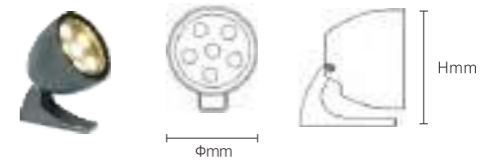

INSTALLATION DIAGRAM

SPOT LIGHT

Usage Scenarios

- Sculptures
- Walls
- fences
- Plants

SPOT LIGHT

BHTA03

Model No.	W	V	lm	LxHxØ [mm] LxWxH [mm] ØxH [mm]	Material	Installation	Quantity
OS75010	3W	DC24V/AC220-240V	180lm	Φ 70x89mm	Aluminum	Fixed installation	1
OS75011	6W	DC24V/AC220-240V	360lm	Φ 70x89mm	Aluminum	Fixed installation	1