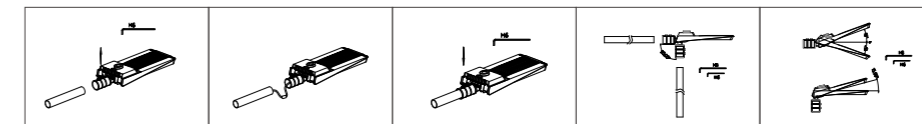

140x70°

INSTALLATION DIAGRAM

LED SOLAR FLOODLIGHT

Product Features

Sleek, ultra-thin design with smart connectivity and self-cleaning surface.
High-transparency tempered glass enhances durability and simplifies maintenance.