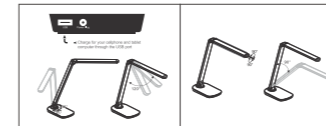

Model No.	DIMMABLE	W	V	lm	LxHx∅ [mm] LxWxH [mm] ∅xH [mm]	Material	Notes

OS40059   Long-press for stepless dim
short-press for three-level dim   10W   AC220-240V   400lm   425x136x425mm   ABS   /