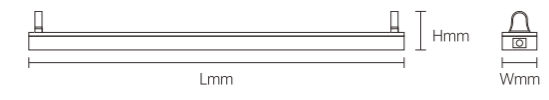

Installation under 220-240V voltage, proposal max Series connection less than 10pcs for 20W, max 5pcs for 40W/50W

T8 BATTEN

YXSI01

Body Color

Model No.	POWER SUPPLY MODE	V	LxHxØ [mm] LxWxH [mm] ØxH [mm]			
OS17024	single/double ended	AC220-240V	1230x49x63mm	Steel	Surface mounted	16
OS17024	single/double ended	AC220-240V	623x49x63mm	Steel	Surface mounted	16