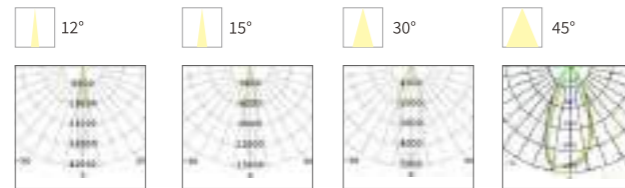

Model No.	W	V	lm	LxHxΦ [mm] LxWxH [mm] ΦxH [mm]	Material	Installation
OS75041	72W	DC24V/AC220-240V	5760lm	Φ250x319x259mm	Aluminum	Fixed installation