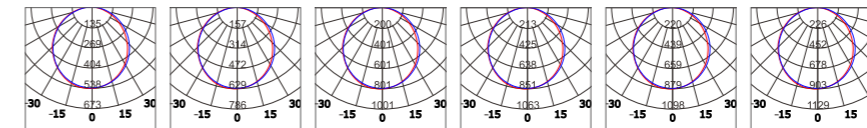

INSTALLATION DIAGRAM

LED OFFICE PENDANT LIGHT

ZSI01

Model No.	W	V	lm	LxHx∅ [mm] LxWxH [mm] ∅xH [mm]			
OS20004	24W	AC220-240V	1680lm	1200x58x50mm	Coated Iron	Suspending	6
OS20005	24W	AC220-240V	1680lm	1200x78x50mm	Coated Iron	Suspending	6
OS20006	30W	AC220-240V	2400lm	1200x98x50mm	Coated Iron	Suspending	4
OS20007	35W	AC220-240V	2800lm	1200x120x60mm	Coated Iron	Suspending	4
OS20008	35W	AC220-240V	2800lm	1200x150x60mm	Coated Iron	Suspending	4
OS20009	35W	AC220-240V	2800lm	1200x200x60mm	Coated Iron	Suspending	4