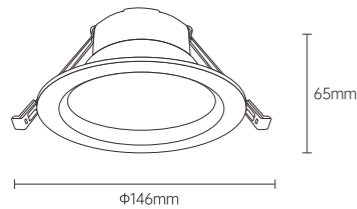

GHSI08

6500K

Model No.: OS23013
Cut off: $\phi 120\text{mm}$;
Main Power: 9W;
Emergency power: 3W;
Battery: Li-ion 3.7V;
Input voltage: AC220V/50Hz ;
Recharging time: 24 hours;
Emergency time: 120mins;
Material: Iron+ABS+PVC;
Emergency lumen: 55lm($\pm 5\%$);
Installation: Recessed mounted;
Working mode: Switch control main power & automatic emergency;
Control type: Non-centralized control.
PCS/CTN: 30