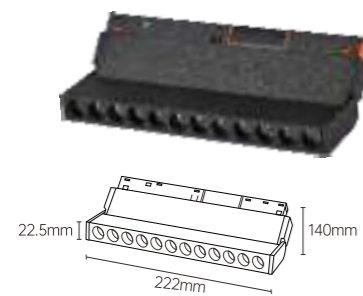

HTSA02 MAGNETIC LIGHT GRILLE CAN BE ADJUSTED

Body Color

Model No.	W	V	lm	LxHxØ [mm] LxWxH [mm] ØxH [mm]			
OS21034	12W	DC48V	1100lm	222x22.5x43mm	Aluminum+PC	Track	30

Materials of Housing: Aluminum
Materials of Optics: PMMA