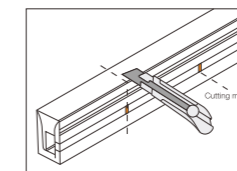

Recommended Accessories

Please refer to the specification pages for the length of the cutting unit.

If customer want to bend this Neon Flex in different shape, aluminum mounting clips can be used at every bending point;