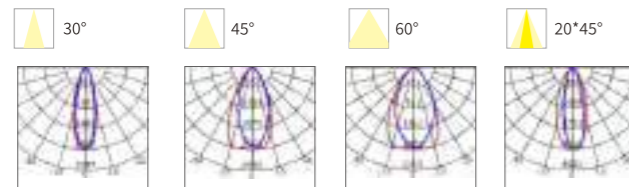

JSSA03

DIMENSIONS(mm)

Model No.	W	V	lm	LxHxØ [mm] LxWxH [mm] ØxH [mm]	Material	Installation
OS72003	12W	DC24V	480lm	1000x34x22mm	Aluminum+Glass	Fixed installation /

LINEAR LIGHT

JSSA04

DIMENSIONS(mm)

Model No.	W	V	lm	LxHxØ [mm] LxWxH [mm] ØxH [mm]	Material	Installation
OS72004	12W	DC24V	840lm	1000x55.9x51mm	Aluminum	Fixed installation /