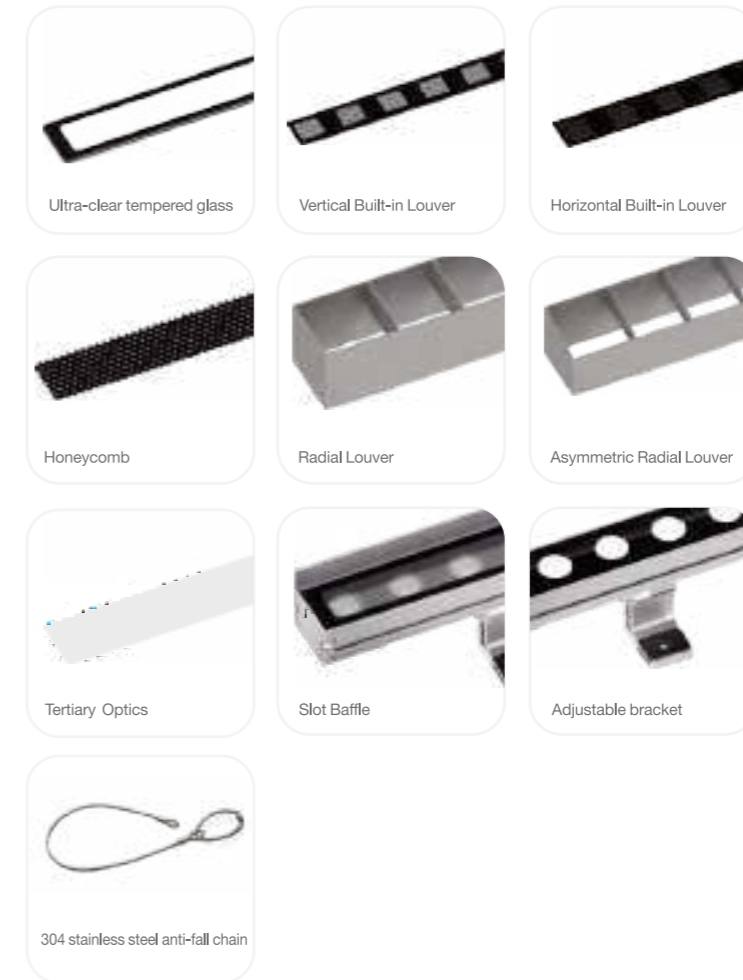

EVO ACCESSORIES