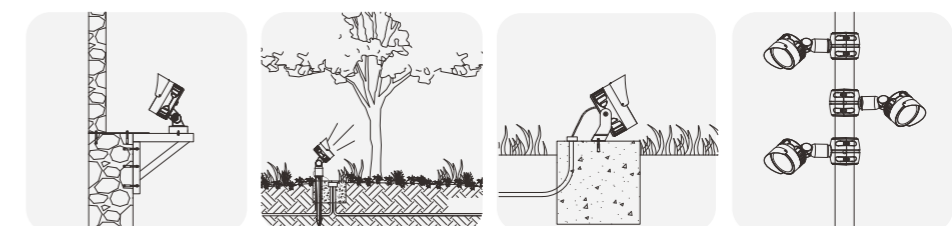

INSTALLATION DIAGRAM