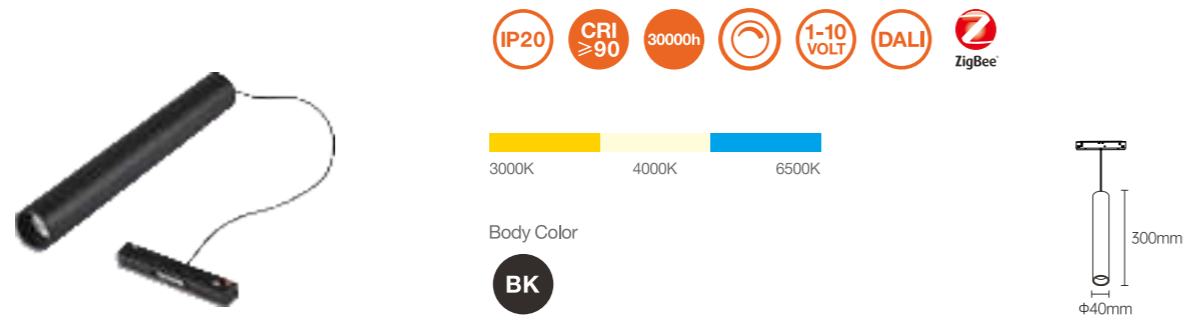

HTSA02 MAGNETIC LIGHT STRAIGHT TUBE

Model No.	W	V	lm	LxHxØ [mm] LxWxH [mm] ØxH [mm]			
OS21038	7W	DC48V	550lm	φ40x300mm	Aluminum+PC	Track	30

Materials of Housing: Aluminum
Materials of Optics: PMMA