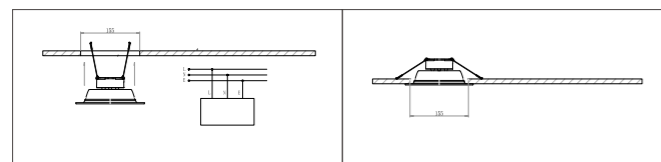

INSTALLATION DIAGRAM