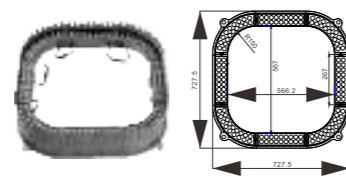

INSTALLATION DIAGRAM

Circular Pattern

Square Combination

OUTDOOR SPOT LIGHT

FZSA03

Model No.	W	V	lm	LxHxØ [mm] LxWxH [mm] ØxH [mm]	Material	Installation
OS75106	48W	AC220-240V	3360lm	Φ240x275x240mm	Aluminum	Fixed installation /