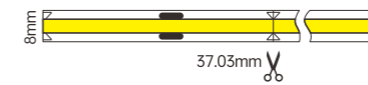

COB LED STRIP

LSP02

Model No.	FPC WIDTH	LED CHIP	W	V	lm	
OS11009	8mm	140	11W/m	DC24V	900lm	10m/Roll

COB LED STRIP

LSP02

Model No.	FPC WIDTH	LED CHIP	W	V	lm	
OS11011	8mm	324	10W/m	DC24V	800lm	5m/Roll