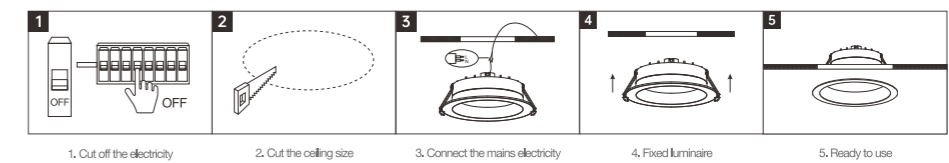

INSTALLATION DIAGRAM