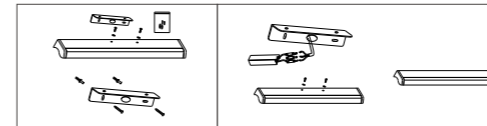

INSTALLATION DIAGRAM