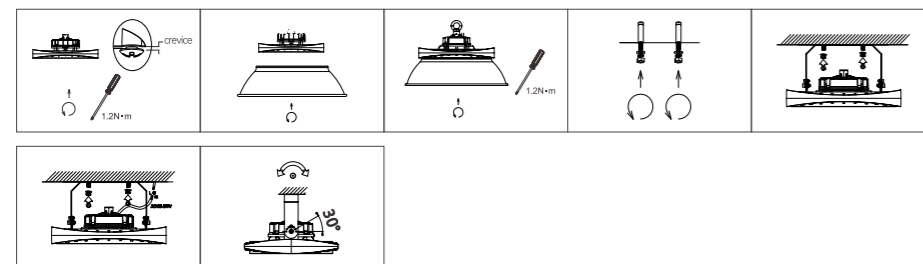

INSTALLATION DIAGRAM

Microwave Induction

Bracket

HIGHEFFICIENCY AND DURABLE

HIGHBAY

Unique Appearance Design

- Reliable & high efficacy highbay luminaires
- Available in 100W, 150W, 200W & 240W
- Luminous efficacy: 150lm/W
- Tough & heavy duty thanks to the die-casting aluminium housing
- Tempered glass cover, helps to ensure the stability of product performance
- Long-lasting and durable highbay luminaires for industrial use in large areas
- Range of accessories to fit different project needs