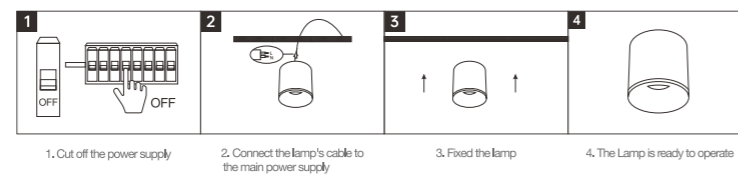

INSTALLATION DIAGRAM