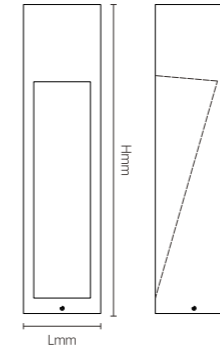

BOLLARD LIGHT