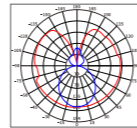

Model No.	W	V	lm	LxHx∅ [mm] LxWxH [mm] ∅xH [mm]			
OS21015	8W	DC24V	280lm	∅20x600mm	Acrylic+Gas-phase silica gel	Track	24

360°