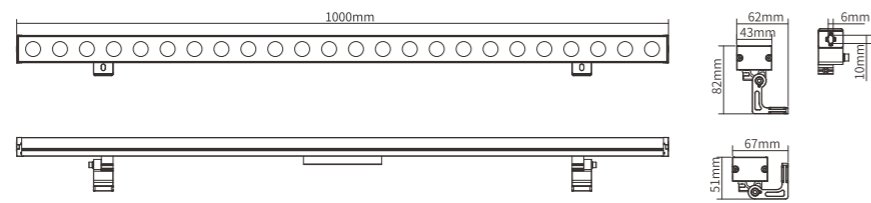

DIMENSIONS(mm)