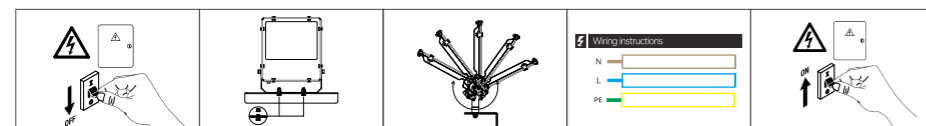

INSTALLATION DIAGRAM