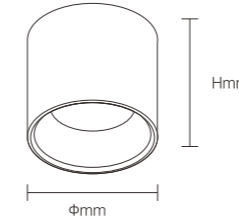

INSTALLATION DIAGRAM

LED SURFACE DOWNLIGHT

XZSA11

Frame Color

Waterproof
Materials of Housing: **Aluminum**
Materials of Optics: **PC**

Model No.	W	V	lm	LxHxΦ [mm] LxWxH [mm] ΦxH [mm]	Material	Beam Angle	Quantity
OS12159	10W	AC220-240V	800lm	Φ100x100mm	Aluminum + PC	Surface	18
OS12160	24W	AC220-240V	1920lm	Φ130x130mm	Aluminum + PC	Surface	12
OS12161	30W	AC220-240V	2400lm	Φ140x150mm	Aluminum + PC	Surface	12
OS12162	40W	AC220-240V	3200lm	Φ160x170mm	Aluminum + PC	Surface	8
OS12163	50W	AC220-240V	4000lm	Φ190x200mm	Aluminum + PC	Surface	8