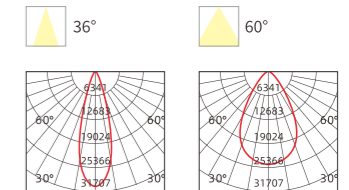

INSTALLATION DIAGRAM

LED SPOTLIGHT

TSA13

Frame Color

Materials of Housing: **Aluminum**
Materials of Optics: **PC**

Model No.	W	V	lm	Beam Angle (mm)	LxHxØ [mm] LxWxH [mm] ØxH [mm]	Material	Mounting	Qty
OS13171	80W	AC220-240V	7200lm	Φ175mm	Φ190x155mm	Aluminum + PC	Recessed	6
OS13172	100W	AC220-240V	9000lm	Φ205mm	Φ230x145mm	Aluminum + PC	Recessed	6