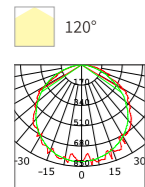

Model No.	W	V	lm		LxHxØ [mm] LxWxH [mm] ØxH [mm]			
OS40246	10W-80W	DC12-36V/AC200-250V	1400lm-11200lm(±5%)	/	709x138x99mm	Aluminum	surface/pendant/pole	/
OS40246	10W-80W	DC12-36V/AC200-250V	1400lm-11200lm(±5%)	/	1009x138x99mm	Aluminum	surface/pendant/pole	/
OS40246	10W-80W	DC12-36V/AC200-250V	1400lm-11200lm(±5%)	/	1309x138x99mm	Aluminum	surface/pendant/pole	/