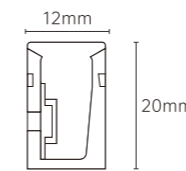

Model No.	W	V	lm	LxHxØ [mm] LxWxH [mm] ØxH [mm]	Extruded Silicone	Fixed installation	10m/Roll
OS79010	6W	DC24V	150LM	12x20mm	Extruded Silicone	Fixed installation	10m/Roll
OS79011	8W	DC24V	200Lm	12x20mm	Extruded Silicone	Fixed installation	10m/Roll
OS79012	12W	DC24V	300LM	12x20mm	Extruded Silicone	Fixed installation	10m/Roll