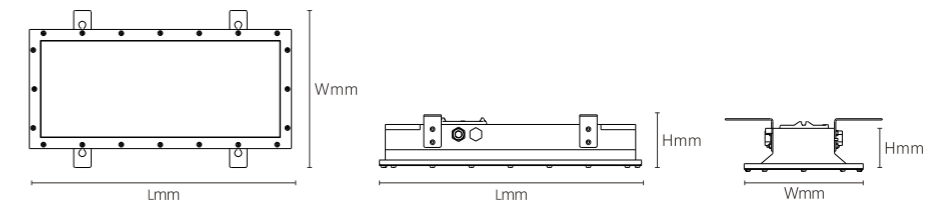

7000-8000K