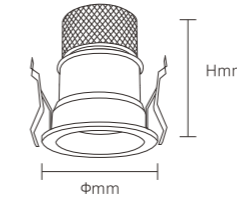

INSTALLATION DIAGRAM

LED SPOTLIGHT

TSA15

Frame Color

Materials of Housing: **Aluminum**
Materials of Optics: **PC**

Model No.	W	V	lm	Beam Angle (°)	LxHxØ [mm] LxWxH [mm] ØxH [mm]	Material	Mounting	Quantity
OS13195	10W	AC220-240V	700lm	Φ55mm	Φ60x90mm	Aluminum	Recessed	40
OS13196	12W	AC220-240V	840lm	Φ55mm	Φ60x98mm	Aluminum	Recessed	40
OS13197	15W	AC220-240V	1050lm	Φ55mm	Φ60x110mm	Aluminum	Recessed	40