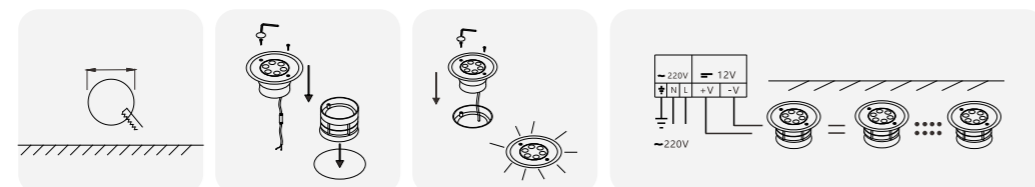

INSTALLATION DIAGRAM