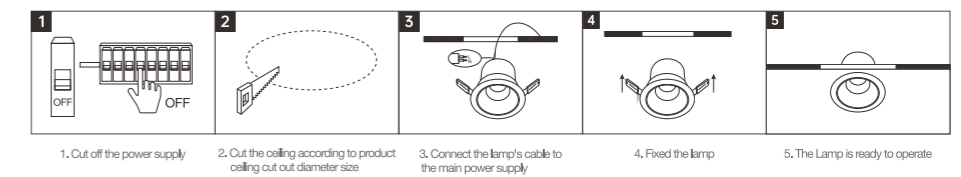

INSTALLATION DIAGRAM