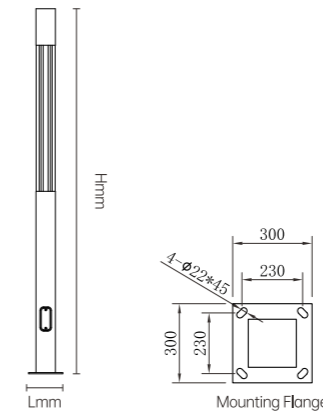

GARDEN LIGHT

LXSA01

Model No.	W	V	lm	LxHxØ [mm] LxWxH [mm] ØxH [mm]	Material	Installation

OS78001   30W   AC220-240V   2400lm   180x180x3000mm   Aluminum   Fixed installation   /