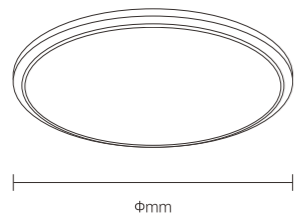

Body Color

Materials of Housing: PC
Materials of Optics: PS