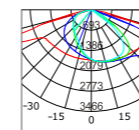

LED STREET LIGHT

TYSA05

6500K

Model No.	W	V	lm	LxHxØ [mm] LxWxH [mm] ØxH [mm]	Material	Mounting	Notes
OS40171	30W	AC100-277V	3900lm	590x248x123mm	Die-cast aluminum	Lamppost	/
OS40172	50W	AC100-277V	6500lm	590x248x123mm	Die-cast aluminum	Lamppost	/
OS40173	60W	AC100-277V	7800lm	590x248x123mm	Die-cast aluminum	Lamppost	/
OS40174	75W	AC100-277V	9750lm	590x248x123mm	Die-cast aluminum	Lamppost	/
OS40175	90W	AC100-277V	11700lm	590x248x123mm	Die-cast aluminum	Lamppost	/
OS40176	100W	AC100-277V	13000lm	590x248x123mm	Die-cast aluminum	Lamppost	/
OS40177	120W	AC100-277V	15600lm	590x248x123mm	Die-cast aluminum	Lamppost	/
OS40178	150W	AC100-277V	19500lm	691x303x123mm	Die-cast aluminum	Lamppost	/
OS40179	180W	AC100-277V	23400lm	691x303x123mm	Die-cast aluminum	Lamppost	/
OS40180	200W	AC100-277V	26000lm	691x303x123mm	Die-cast aluminum	Lamppost	/
OS40181	240W	AC100-277V	31200lm	691x303x123mm	Die-cast aluminum	Lamppost	/
OS40182	280W	AC100-277V	36400lm	775x353x123mm	Die-cast aluminum	Lamppost	/
OS40183	300W	AC100-277V	39000lm	775x353x123mm	Die-cast aluminum	Lamppost	/

80x150°

INSTALLATION DIAGRAM