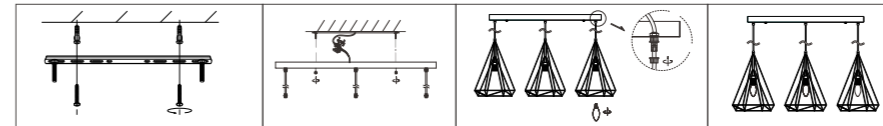

INSTALLATION DIAGRAM

LED PENDANT LIGHT

SBSI01

Model No.	LAMP HOLDER	V	LxHxΦ [mm] LxWxH [mm] ΦxH [mm]			
OS40092	E27	AC220-240V	1000x280x1200mm	Iron + fabric lampshade	Fixed type	/

INSTALLATION DIAGRAM

TABLE LIGHT