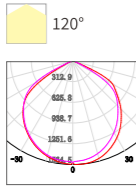

Model No.	W	V	lm	LxHxØ [mm] LxWxH [mm] ØxH [mm]	Material	Installation	

OS78007 60W AC220-240V 2400lm φ160x4000mm Aluminum Fixed installation /