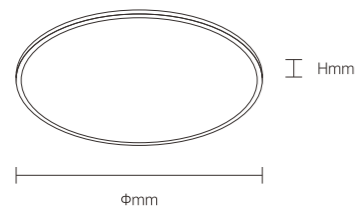

Model No.	W	V	lm	LxHx∅ [mm] LxWxH [mm] ∅xH [mm]			
OS18072	24W	AC100-245V	1400lm	Φ280x55mm	PP+PC	Surface	10
OS18073	38W	AC100-245V	2200lm	Φ380x55mm	PP+PC	Surface	10