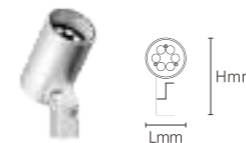

Model No.	W	V	lm	LxHx∅ [mm] LxWxH [mm] ∅xH [mm]	Material	Installation	Quantity
OS75081	15W	AC220-240V	1200lm	96x153x183mm	Aluminum	Fixed installation	1