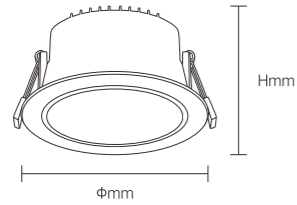

Frame Color