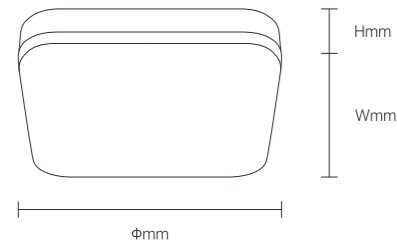

Body Color

Materials of Housing: PC
Materials of Optics: PC