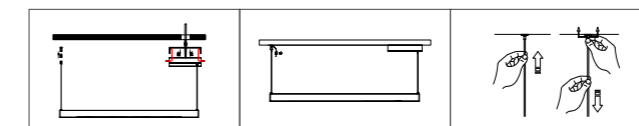

INSTALLATION DIAGRAM