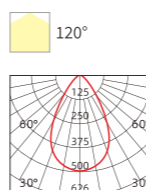

HTSA02 MAGNETIC LIGHT FLOOD LIGHT

Body Color

Model No.	W	V	lm	LxHxØ [mm] LxWxH [mm] ØxH [mm]			
OS21030	12W	DC48V	800lm	300x22.5x43mm	Aluminum+PC	Track	30

Materials of Housing: **Aluminum**
Materials of Optics: **PMMA**

HTSA02 MAGNETIC LIGHT GRILLE

Body Color

Model No.	W	V	lm	LxHxØ [mm] LxWxH [mm] ØxH [mm]			
OS21032	12W	DC48V	1000lm	220x22.5x43mm	Aluminum+PC	Track	30

Materials of Housing: **Aluminum**
Materials of Optics: **PMMA**

HTSA02 MAGNETIC LIGHT FLOOD LIGHT

Body Color

Model No.	W	V	lm	LxHxØ [mm] LxWxH [mm] ØxH [mm]			
OS21031	24W	DC48V	2000lm	600x22.5x43mm	Aluminum+PC	Track	30

Materials of Housing: **Aluminum**
Materials of Optics: **PMMA**

HTSA02 MAGNETIC LIGHT GRILLE

Body Color

Model No.	W	V	lm	LxHxØ [mm] LxWxH [mm] ØxH [mm]			
OS21033	18W	DC48V	1700lm	345x22.5x43mm	Aluminum+PC	Track	30

Materials of Housing: **Aluminum**
Materials of Optics: **PMMA**