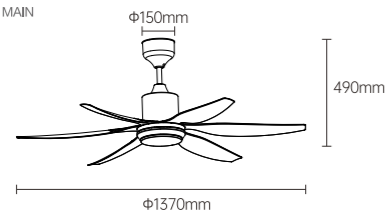

INSTALLATION DIAGRAM

INSTALLATION DIAGRAM

LED FAN LIGHT

YZSP05

Body Color

BLADE MAIN

Model No.: OS22005
 Product size: 54 inch
 Fan leaves: 6-leaf-ABS, double wood grain
 Electrical machinery: 50W-high voltage DC
 Lamp: 24W
 Control mode: Wireless IR Remote Controller
 Function: Forward and reverse rotation with 12 gears (Forward rotation with 6 gears and reverse rotation with 6 gears), max rotation speed 180rpm
 Installation method: Lifting hook, hanging rod 250mm
 PCS/CTN: 1