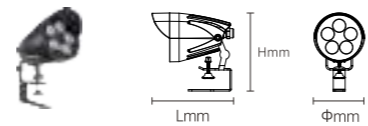

Model No.	W	V	lm	LxHxØ [mm] LxWxH [mm] ØxH [mm]	Material	Installation
OS75123	6W	DC24V	480lm	Φ65x117x123mm	Aluminum	Fixed installation /

Model No.	W	V	lm	LxHxØ [mm] LxWxH [mm] ØxH [mm]	Material	Installation
OS75124	12W	DC24V	960lm	Φ85x133x132mm	Aluminum	Fixed installation /