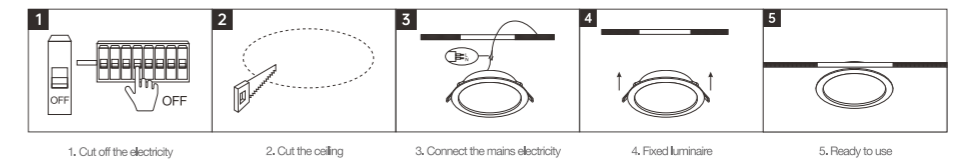

- Ground sensing range diameter: 3m
- Induced luminosity: 10 lux
- Sensing angle 120°
- Working delay 25s-35s
- Installation height 2.5m-3.5m

INSTALLATION DIAGRAM

LED DOWNLIGHT

2 in 1 Downlight

Product Features