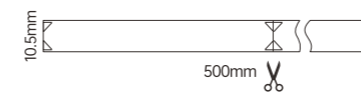

Model No.	LED CHIP	Lm/W	W	V	lm			
OS11013	288	70lm/w	8W/m	AC220-240V	550lm	PVC	Surface	100m/Roll