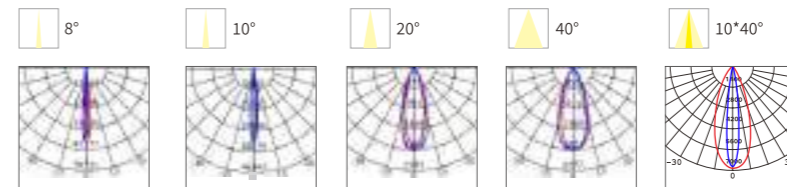

Model No.	W	V	lm	LxHxØ [mm] LxWxH [mm] ØxH [mm]	Material	Installation

OS71008	130W	DC24V/AC220-240V	12000lm	1000x142x99mm	Aluminum	Fixed installation /