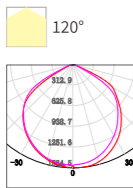

Model No.	W	V	lm	LxHxØ [mm] LxWxH [mm] ØxH [mm]	Material	Installation
OS78004	30W	AC220-240V	2400lm	Φ160x3000mm	Aluminum	Fixed installation /