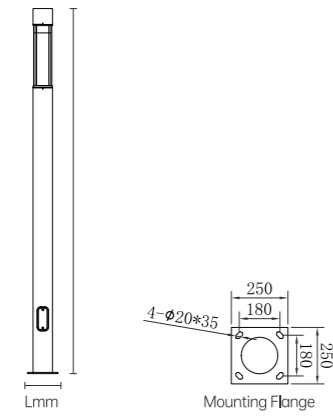

LXSA04

Model No.	W	V	lm	LxHxØ [mm] LxWxH [mm] ØxH [mm]	Material	Installation
OS78004	30W	AC220-240V	2400lm	Φ160x3000mm	Aluminum	Fixed installation /