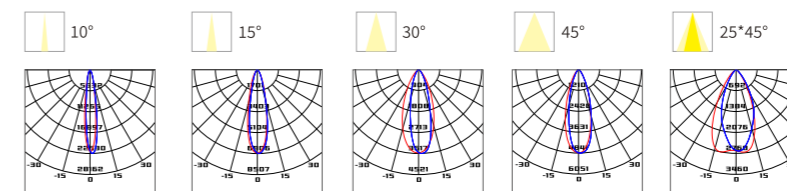

LINEAR WALL WASHER

LSSA03

DIMENSIONS(mm)

Model No.	W	V	lm	LxHx∅ [mm] LxWxH [mm] ∅xH [mm]	Material	Installation	Notes
OS71024	72W	DC24V	5040lm	1000x115x70mm	Aluminum	Fixed installation	/

LINEAR LIGHT

Product Features