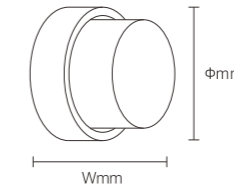

OUTDOOR WALL LIGHT