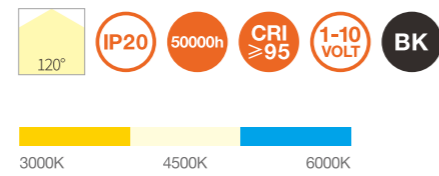

LED FLOOR LIGHT

BSI01

Model No.	DIMMABLE	W	V	lm	LxHxØ [mm] LxWxH [mm] ØxH [mm]	Material	Icons

OS40061	Remote control dim touch panel dim	24W	AC220-240V	1100lm	250X250X1748mm	ABS+Iron+Aluminum	/

RSP06

Model No.	DIMMABLE	W	V	lm	LxHxØ [mm] LxWxH [mm] ØxH [mm]	Material	Icons

OS40062	Stepless dim	18W	AC220-240V	650lm	205x283x483mm	ABS + glass + AL alloy	/