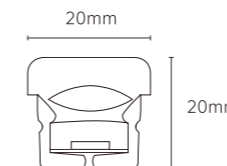

Recommended Accessories

OUTDOOR WALL LIGHT

Product Features

1. Round and square types for options,
2. Applicable for corridors, walls, etc

Application areas

- Corridors
- Hallways
- Stairs, etc

OUTDOOR WALL LIGHT