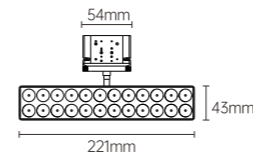

HTSA01 DOUBLE-ROW GRILLE

Body Color

BK

Model No.	W	V	lm	LxHxØ [mm] LxWxH [mm] ØxH [mm]			
OS21007	14W	DC24V	980lm	221x43x30mm	Aluminum alloy	Track	24

Materials of Housing: Aluminum
Materials of Optics: PC