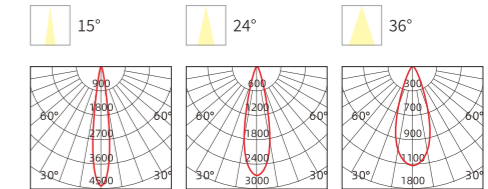

LINEAR GRILLE SPOTLIGHT

SSA02

Frame Color

WH

Materials of Housing: Aluminum
Materials of Optics: PC

Model No.	W	V	Im		LxHxØ [mm] LxWxH [mm] ØxH [mm]			
OS19002	10W	AC170-277V	550lm	160x60mm	166x64x44.5mm	Aluminum	Recessed	36

SSA02

Frame Color

WH

Materials of Housing: Aluminum
Materials of Optics: PC

Model No.	W	V	Im		LxHxØ [mm] LxWxH [mm] ØxH [mm]			
OS19003	20W	AC170-277V	1100lm	295x60mm	302x64x44.5mm	Aluminum	Recessed	24

INSTALLATION DIAGRAM

1. Cut off the electricity
2. Mark and create mounting holes in the ceiling corresponding to the product dimensions
3. Connect the cables to the mains electricity
4. Securely mount the luminaire

LINEAR GRILLE SPOTLIGHT

SSA03

Frame Color

WH

Materials of Housing: Aluminum
Materials of Optics: PC

Model No.	W	V	Im		LxHxØ [mm] LxWxH [mm] ØxH [mm]			
OS19004	10W	AC170-277V	400lm	118x26mm	124x30x42mm	Aluminum	Recessed	40

SSA03

Frame Color

WH

Materials of Housing: Aluminum
Materials of Optics: PC

Model No.	W	V	Im		LxHxØ [mm] LxWxH [mm] ØxH [mm]			
OS19005	20W	AC170-277V	800lm	234x26mm	236x30x42mm	Aluminum	Recessed	32

INSTALLATION DIAGRAM

1. Cut off the electricity
2. Mark and create mounting holes in the ceiling corresponding to the product dimensions
3. Connect the cables to the mains electricity
4. Securely mount the luminaire