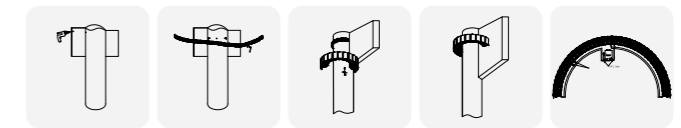

INSTALLATION DIAGRAM