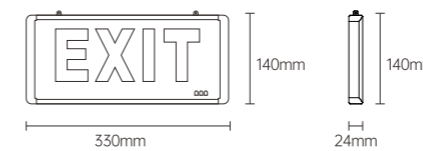

GHSP02

Green light wave length 520-53nm

Model No.: OS23002
Power: 1W
Battery: Ni-Cd 1.2V;
Input voltage: AC220V-240V/50Hz ;
Charging time: 24 hours,
Emergency time: 120mins;
Material: Iron+PP+Glass;
Installation: suspending mounted;
Emergency surface brightness: 50 -300cd/m²;
Working mode: Maintained;
Control type: Non-centralized control.
PCS/CTN: 30