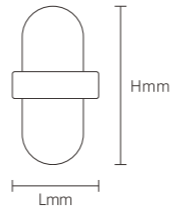

LED WALL LIGHT

FS101

Model No.	W	V	LxHx∅ [mm] LxWxH [mm] ∅xH [mm]			
OS40076	6W	AC220-240V	150x50x280mm	Iron + PMMA	Fixed type	/

INSTALLATION DIAGRAM

FS101

Model No.	W	V	LxHx∅ [mm] LxWxH [mm] ∅xH [mm]			
OS40075	6W	AC220-240V	100x100x100mm	Iron	Fixed type	/

INSTALLATION DIAGRAM

LED WALL LIGHT

FS101

Model No.	W	V	LxHx∅ [mm] LxWxH [mm] ∅xH [mm]			
OS40077	6W	AC220-240V	140x42mm	Iron + PMMA	Fixed type	/

INSTALLATION DIAGRAM