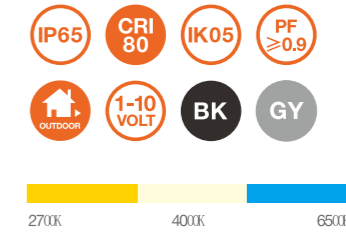

LED STREET LIGHT

Model No.	W	V	lm	LxHxØ [mm] LxWxH [mm] ØxH [mm]	Material	Mounting	Accessories
OS40194	90W	AC220-240V	11700lm	482x221x98mm	Aluminum	Chain/boom/bracket	/
OS40195	150W	AC220-240V	19500lm	608x271x104mm	Aluminum	Chain/boom/bracket	/
OS40196	250W	AC220-240V	32500lm	768x316x139mm	Aluminum	Chain/boom/bracket	/
OS40197	300W	AC220-240V	39000lm	974x316x139mm	Aluminum	Chain/boom/bracket	/

INSTALLATION DIAGRAM

LED STREET LIGHT

TYSA01

Model No.	W	V	lm	LxHxØ [mm] LxWxH [mm] ØxH [mm]	Material	Mounting	Accessories
OS40198	30W	AC175-265V	3000lm	406x113x73mm	Aluminum	Chain/boom/bracket	/
OS40199	50W	AC175-265V	5000lm	437x124x73mm	Aluminum	Chain/boom/bracket	/
OS40200	100W	AC175-265V	10000lm	470x144x73mm	Aluminum	Chain/boom/bracket	/
OS40201	150W	AC175-265V	15000lm	520x160x73mm	Aluminum	Chain/boom/bracket	/
OS40202	200W	AC175-265V	20000lm	580x187x73mm	Aluminum	Chain/boom/bracket	/

INSTALLATION DIAGRAM