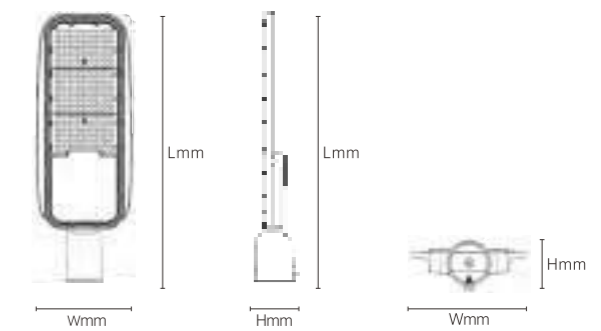

LED STREET LIGHT

Model No.	W	V	lm	LxHxØ [mm] LxWxH [mm] ØxH [mm]	Material	Mounting	Accessories
OS40194	90W	AC220-240V	11700lm	482x221x98mm	Aluminum	Chain/boom/bracket	/
OS40195	150W	AC220-240V	19500lm	608x271x104mm	Aluminum	Chain/boom/bracket	/
OS40196	250W	AC220-240V	32500lm	768x316x139mm	Aluminum	Chain/boom/bracket	/
OS40197	300W	AC220-240V	39000lm	974x316x139mm	Aluminum	Chain/boom/bracket	/

INSTALLATION DIAGRAM

LED STREET LIGHT

TYSA01

Model No.	W	V	lm	LxHxØ [mm] LxWxH [mm] ØxH [mm]	Material	Mounting	Accessories
OS40198	30W	AC175-265V	3000lm	406x113x73mm	Aluminum	Chain/boom/bracket	/
OS40199	50W	AC175-265V	5000lm	437x124x73mm	Aluminum	Chain/boom/bracket	/
OS40200	100W	AC175-265V	10000lm	470x144x73mm	Aluminum	Chain/boom/bracket	/
OS40201	150W	AC175-265V	15000lm	520x160x73mm	Aluminum	Chain/boom/bracket	/
OS40202	200W	AC175-265V	20000lm	580x187x73mm	Aluminum	Chain/boom/bracket	/

INSTALLATION DIAGRAM