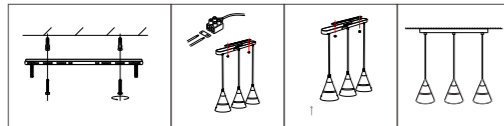

INSTALLATION DIAGRAM