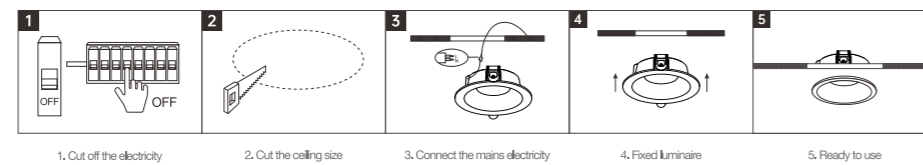

INSTALLATION DIAGRAM