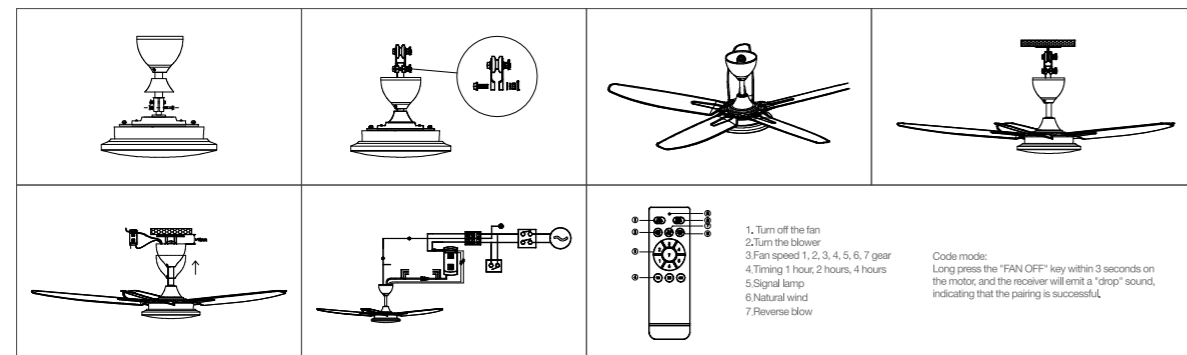

INSTALLATION DIAGRAM