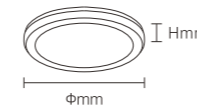

LED CEILING LIGHT

SZSP07