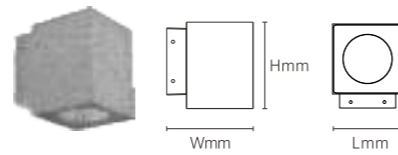

OUTDOOR WALL LIGHT

ZRSA04

Model No.	W	V	lm	LxHxØ [mm] LxWxH [mm] ØxH [mm]	Material	Installation

OS77008   10W   AC220-240V   900lm   85x110x110mm   Aluminum   Fixed installation   /

Model No.	W	V	lm	LxHxØ [mm] LxWxH [mm] ØxH [mm]	Material	Installation

OS77009   2x10W   AC220-240V   1800lm   85x180x110mm   Aluminum   Fixed installation   /

INSTALLATION DIAGRAM

OUTDOOR WALL LIGHT

ZRSA05

Model No.	W	V	lm	LxHxØ [mm] LxWxH [mm] ØxH [mm]	Material	Installation

OS77010   20W   AC220-240V   1800lm   125x150x150mm   Aluminum   Fixed installation   /

INSTALLATION DIAGRAM