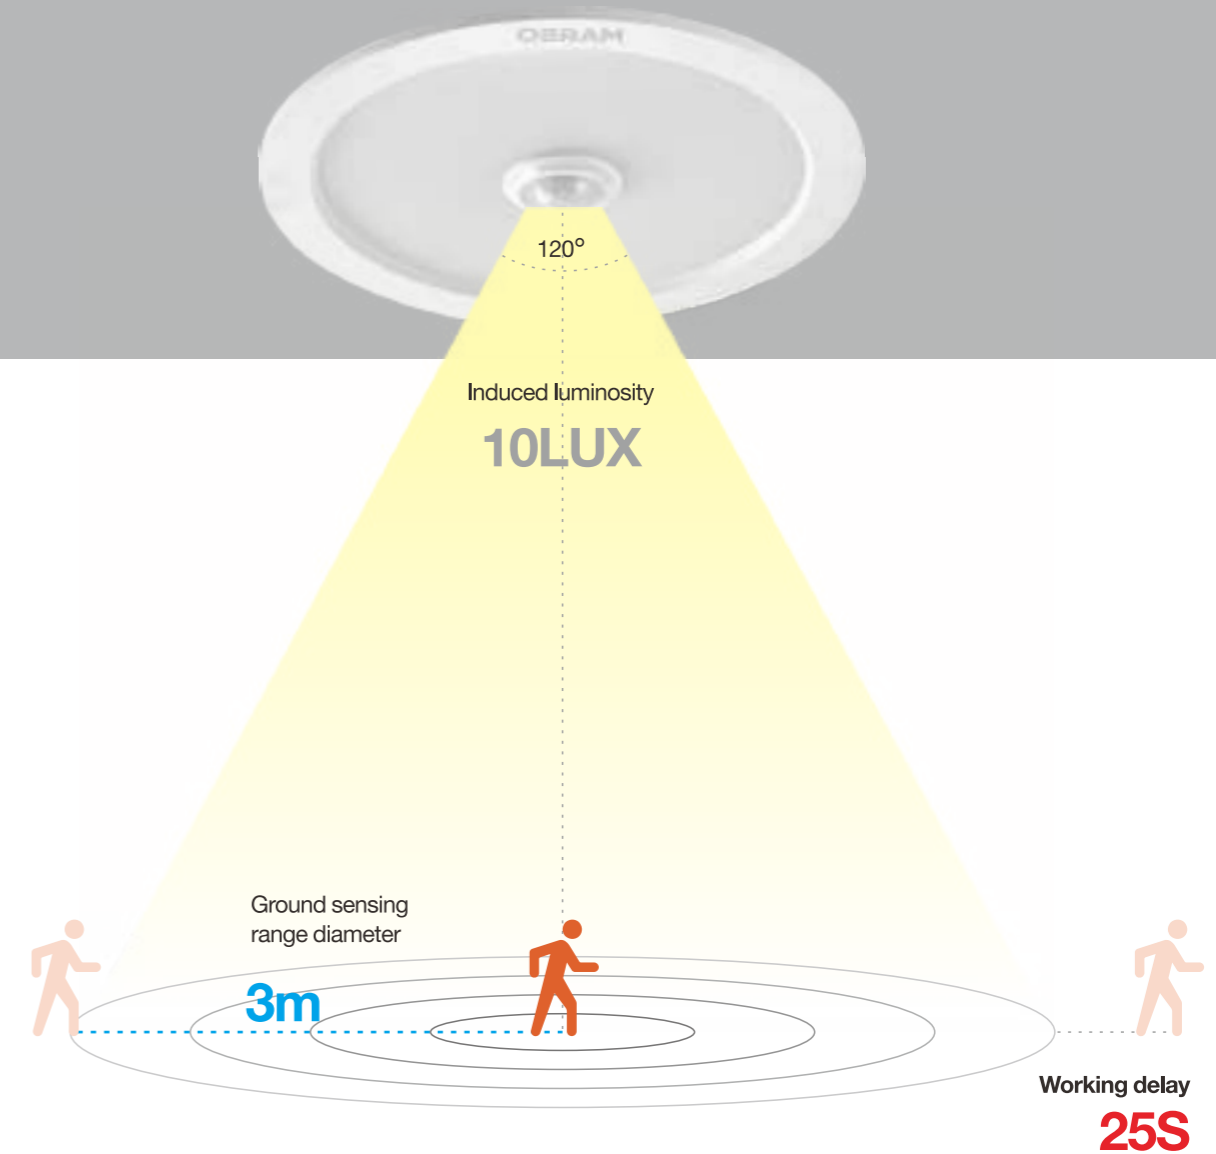

INSTALLATION DIAGRAM

LED DOWNLIGHT

XZSP04

Product Features

- Intelligent light control can automatically identify day and night.
- When the luminance is greater than 10 lux, the light will not turn on.
- When the luminance is lower than 10 lux, the induction function will be activated.
- After a person leaves the sensing range, the light will remain on for 30 seconds, providing user-friendly lighting.
- It has a long sensing distance, and the light will turn on when within a sensing radius of 3 meters.
- There is no stroboscopic effect, which protects eyesight, perfectly presenting the color and luster of the subject.