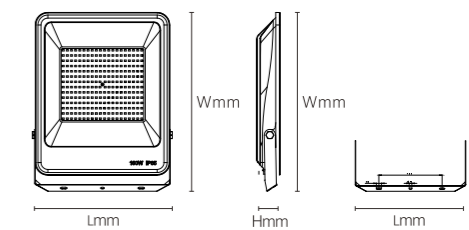

- Available in 10W, 20W, 30W, 50W, 100W, 150W & 200W
- Energy saving thanks to high system efficacy
- Compact & slim design
- Textured glass offers a comfortable lighting

LED FLOODLIGHT

XFSA04

6500K

Body Color