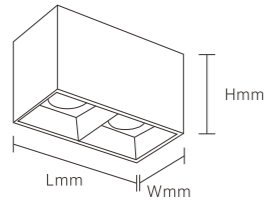

TSA16

Frame Color