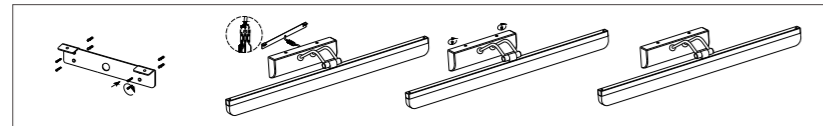

LED MIRROR LIGHT

DQI01

Model No.	W	V	LxHx∅ [mm] LxWxH [mm] ∅xH [mm]			
OS40079	10W	AC220-240V	600x180x50mm	Iron + PMMA	Fixed type	/

INSTALLATION DIAGRAM