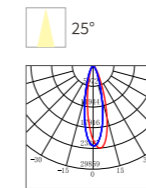

Model No.	W	V	lm	LxHxØ [mm] LxWxH [mm] ØxH [mm]	Material	Installation
OS75110	80W	AC220-240V	5600lm	φ240x290x246mm	Aluminum	Fixed installation /