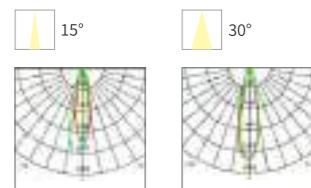

OUTDOOR SPOT LIGHT

MXSA01

Model No.	W	V	lm	LxHxØ [mm] LxWxH [mm] ØxH [mm]	Material	Installation	
OS75111	3W	DC24V	240lm	154x85x49mm	Aluminum	Fixed installation	/
OS75112	6W	DC24V	480lm	154x85x49mm	Aluminum	Fixed installation	/

INSTALLATION DIAGRAM

OUTDOOR SPOT LIGHT

MXSA02

Model No.	W	V	lm	LxHxØ [mm] LxWxH [mm] ØxH [mm]	Material	Installation	
OS75113	3W	DC24V	240lm	103x116x120mm	Aluminum	Fixed installation	/
OS75114	6W	DC24V	480lm	103x116x120mm	Aluminum	Fixed installation	/

Model No.	W	V	lm	LxHxØ [mm] LxWxH [mm] ØxH [mm]	Material	Installation	
OS75115	6W	DC24V	480lm	110x114x70mm	Aluminum	Fixed installation	/
OS75116	9W	DC24V	720lm	110x114x70mm	Aluminum	Fixed installation	/
OS75117	12W	DC24V	960lm	110x114x70mm	Aluminum	Fixed installation	/

INSTALLATION DIAGRAM