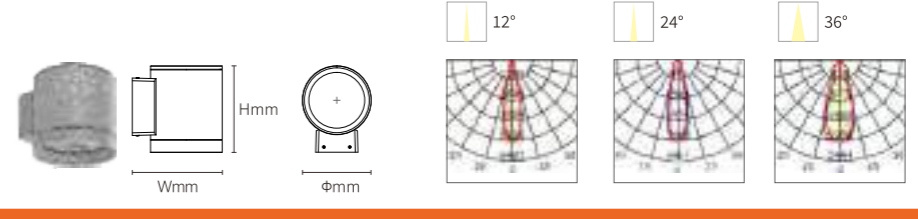

Model No.	W	V	lm	LxHxΦ [mm] LxWxH [mm] ΦxH [mm]	Material	Installation

OS77006   20W   AC220-240V   1600lm   Φ126x121x154mm   Aluminum   Fixed installation   /