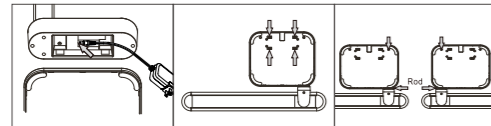

Model No.	DIMMABLE	W	V	lm	LxHx∅ [mm] LxWxH [mm] ∅xH [mm]	Material	Notes

OS40057   Long-press for stepless dim   15W   AC220-240V   850lm   544x180x495mm   Iron+PMMA+PS   /