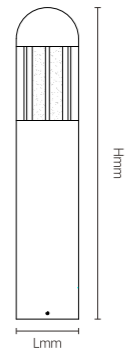

Model No.	W	V	lm	LxHxØ [mm] LxWxH [mm] ØxH [mm]	Material	Installation
OS78119	10W	AC220-240V	540lm	100x50x600mm	Aluminum	Fixed installation 1