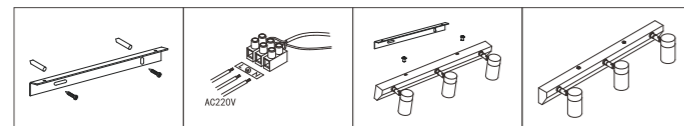

INSTALLATION DIAGRAM