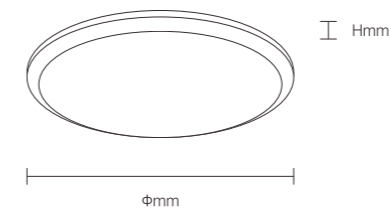

Model No.	W	V	lm	LxHx∅ [mm] LxWxH [mm] ∅xH [mm]			
OS18045	18W	AC220-240V	1440lm	Φ320x55mm	PS+PP	Surface mounted	12
OS18046	24W	AC220-240V	2040lm	Φ380x60mm	PS+PP	Surface mounted	12
OS18047	36W	AC220-240V	2880lm	Φ480x60mm	PS+PP	Surface mounted	10
OS18048	48W	AC220-240V	4080lm	Φ480x68mm	PS+PP	Surface mounted	10