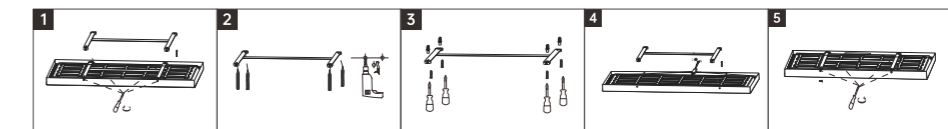

INSTALLATION DIAGRAM