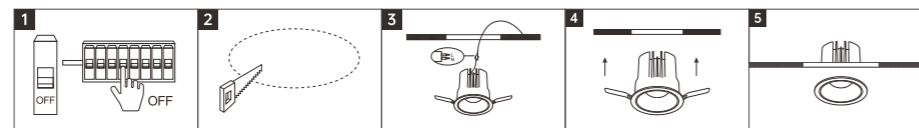

INSTALLATION DIAGRAM

1. Out off the power supply
2. Cut the ceiling according to product ceiling cut out diameter size
3. Connect the lamp's cable to the main power supply
4. Fixed the lamp
5. The Lamp is ready to operate