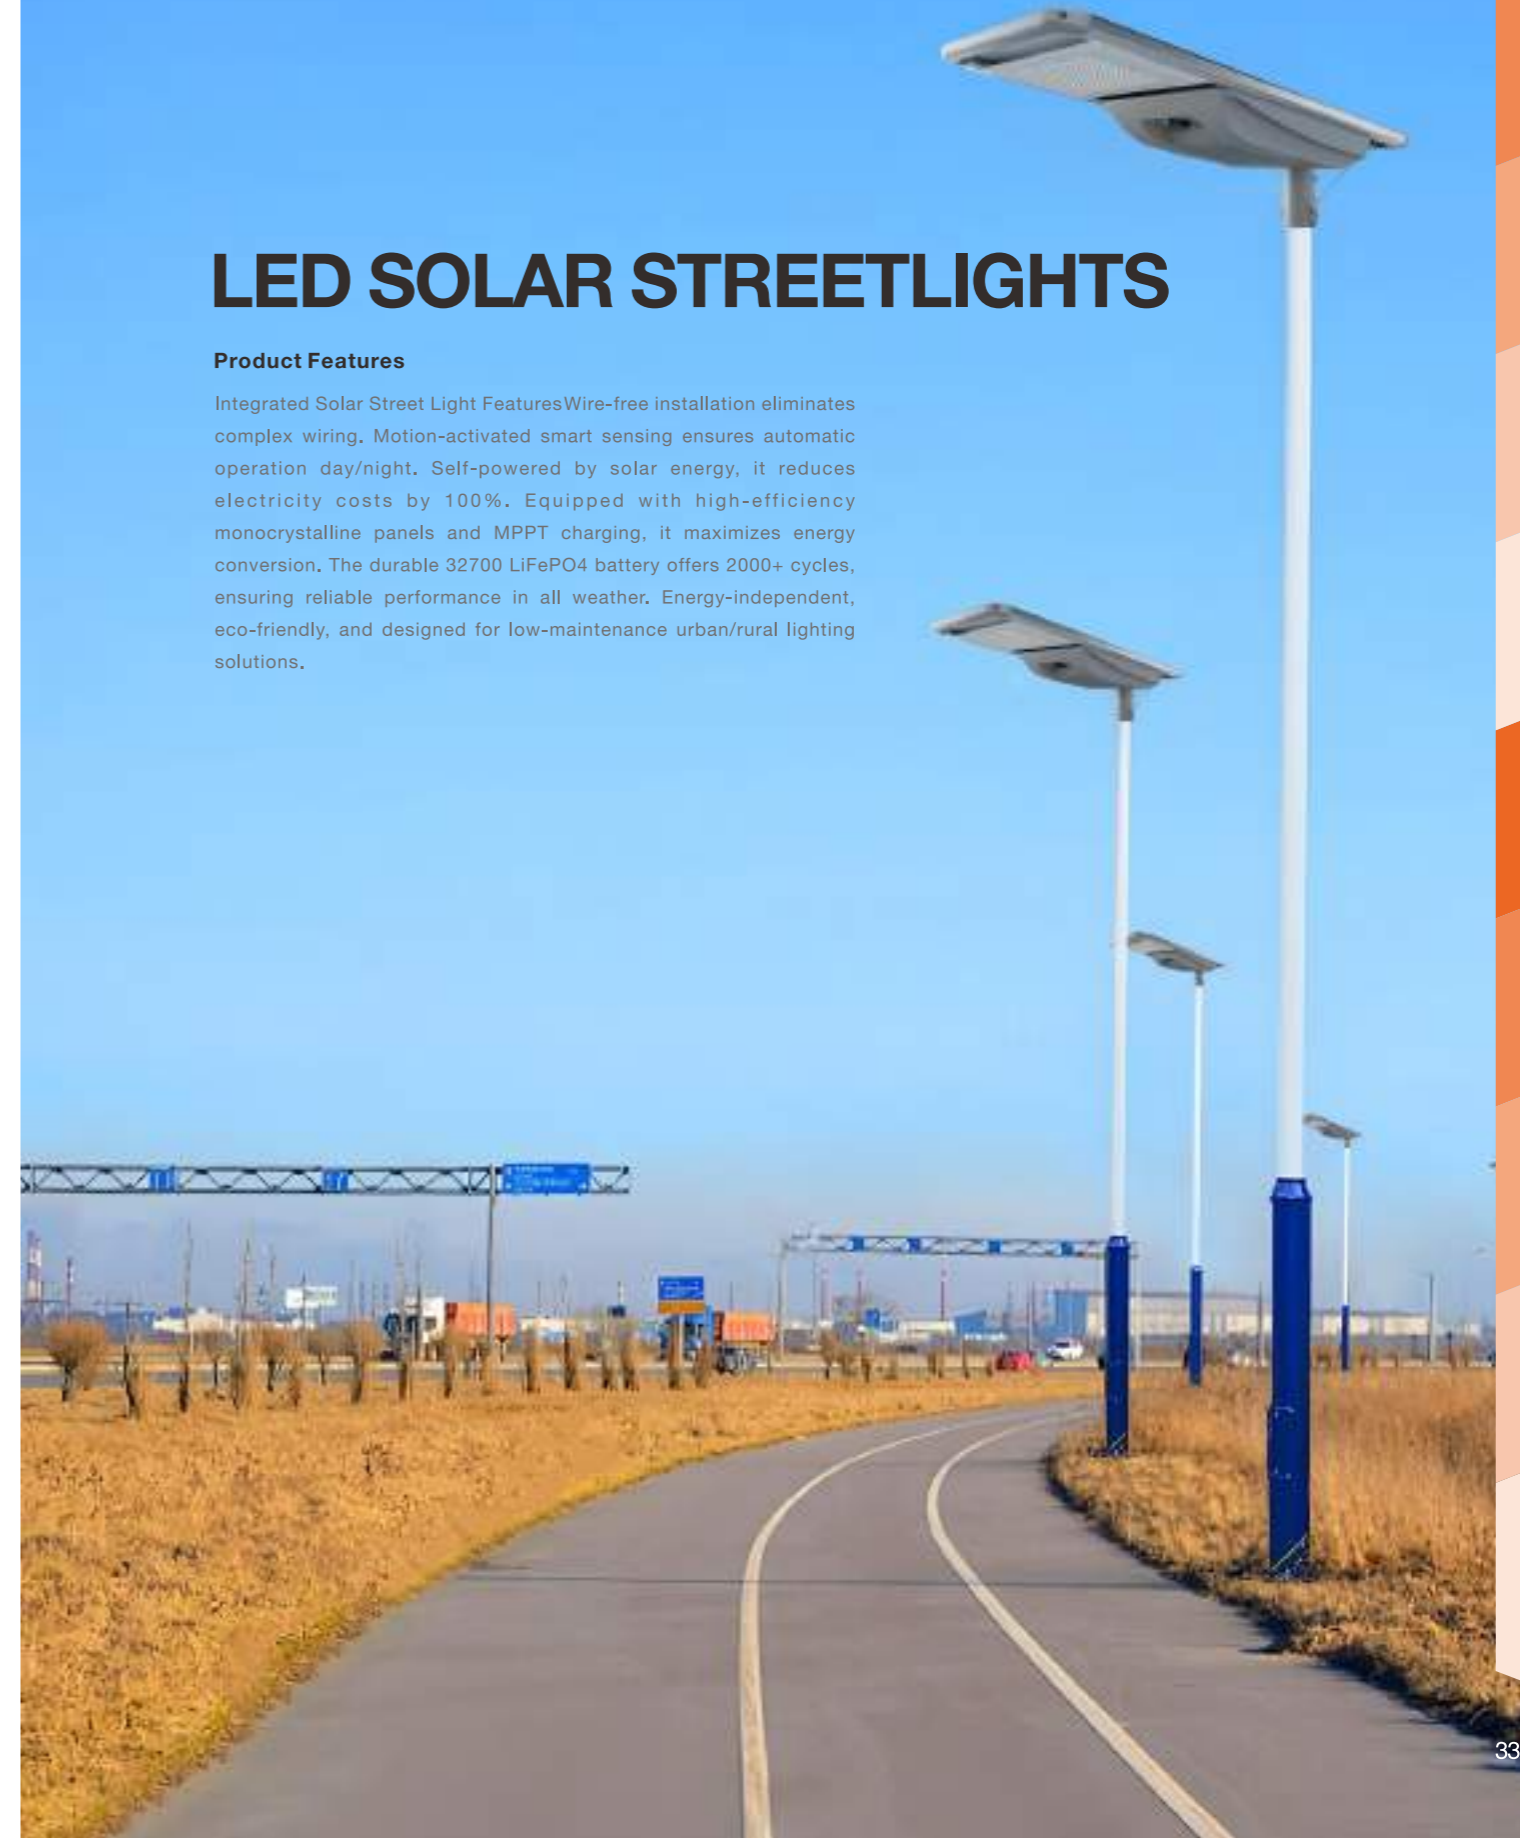

LED SOLAR STREETLIGHTS

Product Features

Integrated Solar Street Light Features Wire-free installation eliminates complex wiring. Motion-activated smart sensing ensures automatic operation day/night. Self-powered by solar energy, it reduces electricity costs by 100%. Equipped with high-efficiency monocrystalline panels and MPPT charging, it maximizes energy conversion. The durable 32700 LiFePO4 battery offers 2000+ cycles, ensuring reliable performance in all weather. Energy-independent, eco-friendly, and designed for low-maintenance urban/rural lighting solutions.