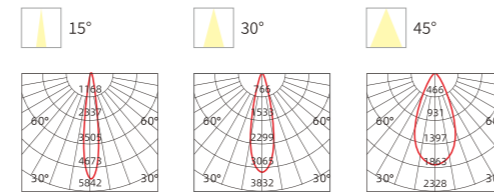

Model No.	W	V	lm	LxHxØ [mm] LxWxH [mm] ØxH [mm]	Material	Mounting	Beam Angle
OS13205	2x7W	AC220-240V	980lm	105x55x80mm	Aluminum	Surface-mounted	12°
OS13206	2x12W	AC220-240V	1680lm	145x75x95mm	Aluminum	Surface-mounted	12°
OS13207	2x15W	AC220-240V	2100lm	186x95x110mm	Aluminum	Surface-mounted	12°