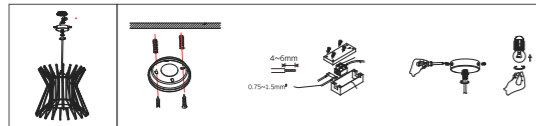

INSTALLATION DIAGRAM

LED PENDANT LIGHT

SBSI01

Model No.	LAMP HOLDER	V	LxHxΦ [mm] LxWxH [mm] ΦxH [mm]			
OS40095	E27	AC220-240V	Φ335x1200mm	Iron + fabric lampshade	Fixed type	/

INSTALLATION DIAGRAM

SBSI01

Model No.	LAMP HOLDER	V	LxHxΦ [mm] LxWxH [mm] ΦxH [mm]			
OS40096	E27	AC220-240V	Φ450x1200mm	Iron + fabric lampshade	Fixed type	/