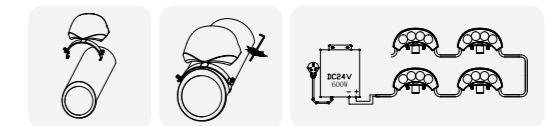

INSTALLATION DIAGRAM