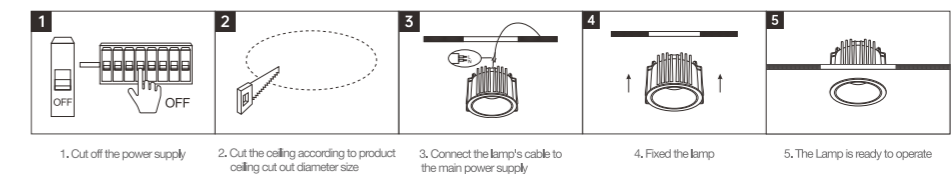

INSTALLATION DIAGRAM