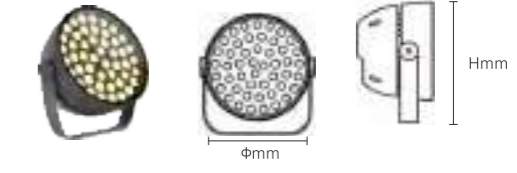

Model No.	W	V	lm	LxHxØ [mm] LxWxH [mm] ØxH [mm]	Material	Installation	Icons
OS75019	48W	DC24V/AC220-240V	3840lm	Φ220x150mm	Aluminum	Fixed installation /	
OS75020	60W	DC24V/AC220-240V	4800lm	Φ220x150mm	Aluminum	Fixed installation /	