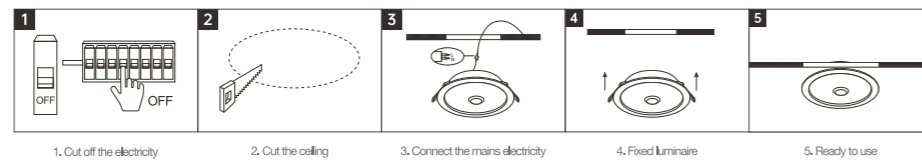

INSTALLATION DIAGRAM