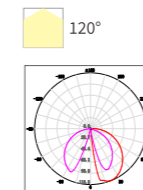

Model No.	W	V	lm	LxHxØ [mm] LxWxH [mm] ØxH [mm]	Material	Installation
OS78116	10W	AC220-240V	540lm	Φ115x600mm	Aluminum	Fixed installation /