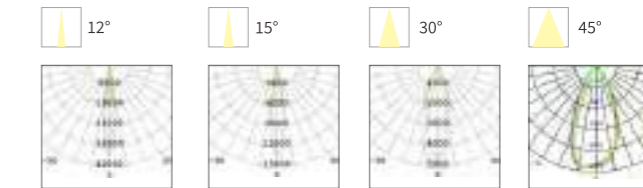

Model No.	W	V	lm	LxHxØ [mm] LxWxH [mm] ØxH [mm]	Material	Installation

OS75065	400W	DC24V/AC220-240V	32000lm	648x342x259mm	Aluminum	Fixed installation /