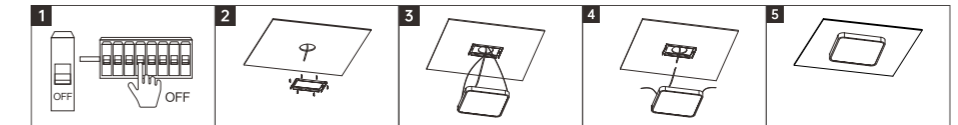

INSTALLATION DIAGRAM

1. Cut off the electricity
2. Fix the hanging board on the ceiling, and the input wire is threaded through the middle of the hanging board
3. Connect the luminaire's power input line with the mains to the LN ground line
4. Hang the safety rope on the side hole of the hanging plate
5. Fixture is ready to use