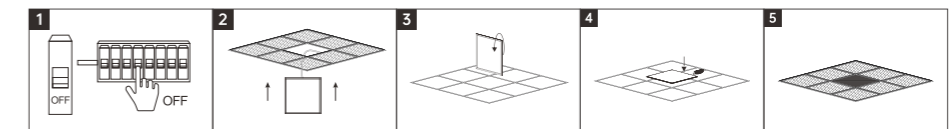

INSTALLATION DIAGRAM

1. Cut off the electricity
2. Pass the panel light through the ceiling.
3. Removing the luminaire from a suspended ceiling grid.
4. Aligning the site of panel light and ceiling board and finish the installation.
5. LED panel installed.