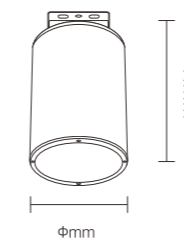

LED SURFACE DOWNLIGHT

XZSA11

Frame Color

Waterproof
Materials of Housing: **Aluminum**
Materials of Optics: **PC**

Model No.	W	V	lm	LxHxØ [mm] LxWxH [mm] ØxH [mm]			
OS12164	10W	AC220-240V	800lm	100x100x96mm	Aluminum + PC	Surface	18
OS12165	24W	AC220-240V	1920lm	130x130x121mm	Aluminum + PC	Surface	12
OS12166	30W	AC220-240V	2400lm	150x150x136mm	Aluminum + PC	Surface	12
OS12167	40W	AC220-240V	3200lm	170x170x156mm	Aluminum + PC	Surface	8

INSTALLATION DIAGRAM

LED SURFACE DOWNLIGHT

XZSA14

Frame Color

Materials of Housing: **Aluminum**
Materials of Optics: **Aluminum**

Model No.	W	V	lm	LxHxØ [mm] LxWxH [mm] ØxH [mm]			
OS12187	30W	AC220-240V	2700lm	Φ115x160mm	Aluminum	surface-mounted	20
OS12188	60W	AC220-240V	5400lm	Φ140x180mm	Aluminum	surface-mounted	10
OS12189	100W	AC220-240V	9000lm	Φ168x230mm	Aluminum	surface-mounted	6
OS12190	150W	AC220-240V	13500lm	Φ190x260mm	Aluminum	surface-mounted	6

INSTALLATION DIAGRAM