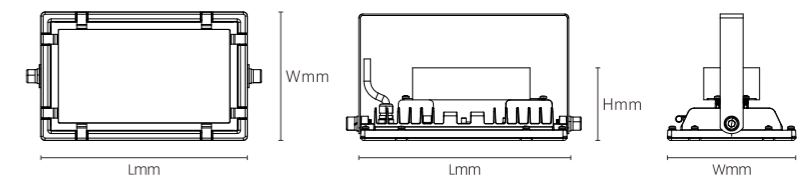

LED FLOODLIGHT

XFSA02

6500K

Body Color

Model No.	W	V	lm		LxHxØ [mm] LxWxH [mm] ØxH [mm]			
Os40104	30W	AC100-277V	4500lm	/	223x106x115mm	Die-cast aluminum	Bracket / Ceiling	/
OS40105	40W	AC100-277V	6000lm	/	223x106x115mm	Die-cast aluminum	Bracket / Ceiling	/
OS40106	50W	AC100-277V	7500lm	/	273x106x119mm	Die-cast aluminum	Bracket / Ceiling	/
OS40107	60W	AC100-277V	9000lm	/	273x106x119mm	Die-cast aluminum	Bracket / Ceiling	/
OS40108	80W	AC100-277V	12000lm	/	286x156x154mm	Die-cast aluminum	Bracket / Ceiling	/
OS40109	100W	AC100-277V	15000lm	/	286x156x154mm	Die-cast aluminum	Bracket / Ceiling	/
OS40110	120W	AC100-277V	18000lm	/	286x156x154mm	Die-cast aluminum	Bracket / Ceiling	/
OS40111	150W	AC100-277V	22500lm	/	336x156x166mm	Die-cast aluminum	Bracket / Ceiling	/
OS40112	180W	AC100-277V	27000lm	/	386x156x176mm	Die-cast aluminum	Bracket / Ceiling	/
OS40113	200W	AC100-277V	30000lm	/	386x156x176mm	Die-cast aluminum	Bracket / Ceiling	/