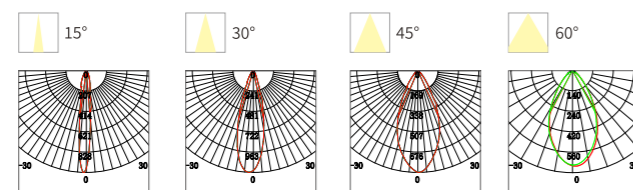

IN-GROUND LIGHT

YHSA01

Model No.	W	V	lm	LxHxØ [mm] LxWxH [mm] ØxH [mm]	Nozzle hole			

OS73001	1W	DC24V	40lm	Φ52x78mm Φ50mm	Aluminum+Stainless steel	/	/	/

Model No.	W	V	lm	LxHxØ [mm] LxWxH [mm] ØxH [mm]	Nozzle hole			

OS73002	3W	DC24V	120lm	Φ80x78mm Φ73mm	Aluminum+Stainless steel	/	/	/

Model No.	W	V	lm	LxHxØ [mm] LxWxH [mm] ØxH [mm]	Nozzle hole			

OS73004	6W	DC24V	240lm	Φ100x80mm Φ92mm	Aluminum+Stainless steel	/	/	/

Model No.	W	V	lm	LxHxØ [mm] LxWxH [mm] ØxH [mm]	Nozzle hole			

OS73005	9W	DC24V	360LM	Φ120x90mm Φ115mm	Aluminum+Stainless steel	/	/	/

OS73006	12W	DC24V	480LM	Φ120x90mm Φ115mm	Aluminum+Stainless steel	/	/	/

Model No.	W	V	lm	LxHxØ [mm] LxWxH [mm] ØxH [mm]	Nozzle hole			

OS73007	15W	DC24V	600lm	Φ160x90mm Φ143mm	Aluminum+Stainless steel	/	/	/

OS73008	18W	DC24V	720lm	Φ160x90mm Φ143mm	Aluminum+Stainless steel	/	/	/

Model No.	W	V	lm	LxHxØ [mm] LxWxH [mm] ØxH [mm]	Nozzle hole			

OS73009	24W	DC24V	960lm	Φ180x90mm Φ165mm	Aluminum+Stainless steel	/	/	/

Model No.	W	V	lm	LxHxØ [mm] LxWxH [mm] ØxH [mm]	Nozzle hole			

OS73010	36W	DC24V	1440lm	Φ200x90mm Φ185mm	Aluminum+Stainless steel	/	/	/

INSTALLATION DIAGRAM