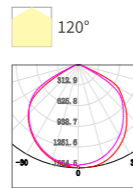

Model No.	W	V	lm	LxHxØ [mm] LxWxH [mm] ØxH [mm]	Material	Installation
OS78006	30W	AC220-240V	2400lm	Φ900x3800mm	Galvanized steel Aluminum	Fixed installation /