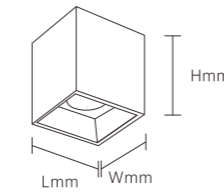

INSTALLATION DIAGRAM

LED SPOTLIGHT

TSA16

LED SPOTLIGHT

TSA16

Frame Color

Materials of Housing: **Aluminum**
Materials of Optics: **Preflector up**

Model No.	W	V	lm	LxHx∅ [mm] LxWxH [mm] ∅xH [mm]	Material	Mounting	Life
OS13201	7W	AC220-240V	490lm	55x55x80mm	Aluminum	Surface-mounted	24
OS13202	12W	AC220-240V	840lm	75x75x95mm	Aluminum	Surface-mounted	24
OS13203	20W	AC220-240V	1400lm	95x95x105mm	Aluminum	Surface-mounted	24
OS13204	25W	AC220-240V	1750lm	115x115x110mm	Aluminum	Surface-mounted	24