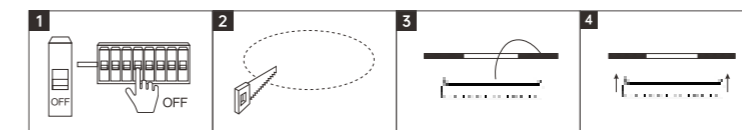

1. Cut off the electricity
2. Mark and create mounting holes in the ceiling corresponding to the product dimensions
3. Connect the cables to the mains electricity
4. Securely mount the luminaire

LINEAR GRILLE SPOTLIGHT