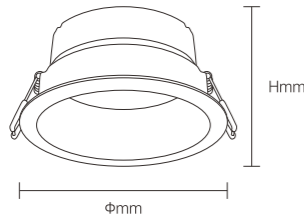

XZSP03

Frame Color

Materials of Housing: PA
Materials of Optics: PC

Model No.	W	V	lm	φ [mm]	LxHxØ [mm] LxWxH [mm] ØxH [mm]	Material	Installation	Quantity
OS12009	5W	AC220-240V	300lm	φ75mm	φ88x47mm	PA+PC	Recessed	60
OS12010	10W	AC220-240V	750lm	φ100mm	φ110x51mm	PA+PC	Recessed	50
OS12011	15W	AC220-240V	1125lm	φ125mm	φ136x55mm	PA+PC	Recessed	40