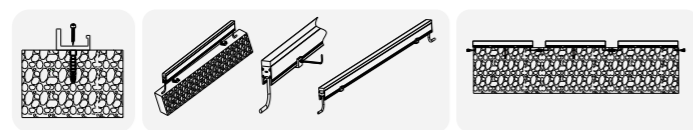

Model No.	W	V	lm	LxHxØ [mm] LxWxH [mm] ØxH [mm]	Material	Installation
OS72002	12W	DC24V	260lm	1000x48x23mm	Aluminum+PMMA	Fixed installation /

INSTALLATION DIAGRAM