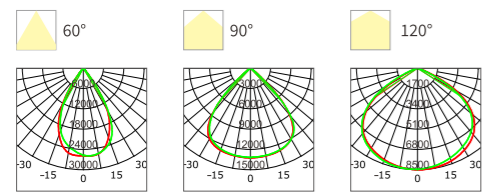

INSTALLATION DIAGRAM

LED STREET LIGHT

Product Features

Slim, aesthetical housing combined with dust-free design. High-grade aluminium housing ensures reliable operation. Precise lens design provides uniformity & less glare lighting.