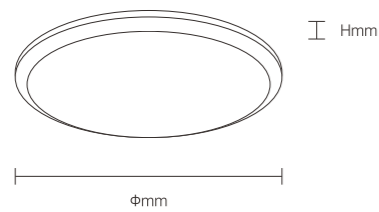

INSTALLATION DIAGRAM

1. Cut off the electricity
2. Fix the luminaire plate
3. Connect the main cable
4. Fix the luminaire
5. Fix the cover

LED CEILING LIGHT

SZSP11

Body Color Ring

Model No.	W	V	lm	LxHx∅ [mm] LxWxH [mm] ∅xH [mm]			
OS18041	18W	AC220-240V	1260lm	Φ320x55mm	PS+PP	Surface mounted	12
OS18042	24W	AC220-240V	2040lm	Φ380x60mm	PS+PP	Surface mounted	12
OS18043	36W	AC220-240V	2520lm	Φ480x60mm	PS+PP	Surface mounted	10
OS18044	48W	AC220-240V	4320lm	Φ480x68mm	PS+PP	Surface mounted	10