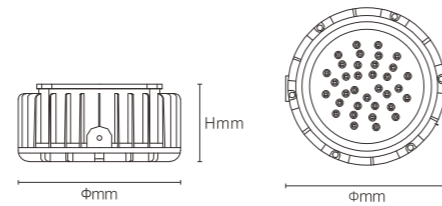

LED EXPLOSION PROOF LUMINAIRES

6500K

Model No.	W	V	lm		LxHxØ [mm] LxWxH [mm] ØxH [mm]			
OS40212	20W	AC120V-277V	2400lm	/	φ 163x95mm	Die-cast aluminum	Bracket / Ceiling	/
OS40213	30W	AC120V-277V	3600lm	/	φ 163x95mm	Die-cast aluminum	Bracket / Ceiling	/
OS40214	50W	AC120V-277V	6000lm	/	φ 163x95mm	Die-cast aluminum	Bracket / Ceiling	/
OS40215	80W	AC120V-277V	9600lm	/	φ 230x110mm	Die-cast aluminum	Bracket / Ceiling	/
OS40216	100W	AC120V-277V	12000lm	/	φ 230x110mm	Die-cast aluminum	Bracket / Ceiling	/

100°

INSTALLATION DIAGRAM

LED EXPLOSION PROOF LUMINAIRES

6500K

Model No.	W	V	lm		LxHxØ [mm] LxWxH [mm] ØxH [mm]			
OS40217	50W	AC120-277V	6000lm	/	φ 235x120mm	Die-cast aluminum	Bracket / Ceiling	/
OS40218	100W	AC120-277V	12000lm	/	φ 235x120mm	Die-cast aluminum	Bracket / Ceiling	/
OS40219	150W	AC120-277V	18000lm	/	φ 235x125mm	Die-cast aluminum	Bracket / Ceiling	/
OS40220	200W	AC120-277V	24000lm	/	φ 365x125mm	Die-cast aluminum	Bracket / Ceiling	/
OS40221	250W	AC120-277V	30000lm	/	φ 385x125mm	Die-cast aluminum	Bracket / Ceiling	/
OS40222	300W	AC120-277V	36000lm	/	φ 385x125mm	Die-cast aluminum	Bracket / Ceiling	/

110°

INSTALLATION DIAGRAM