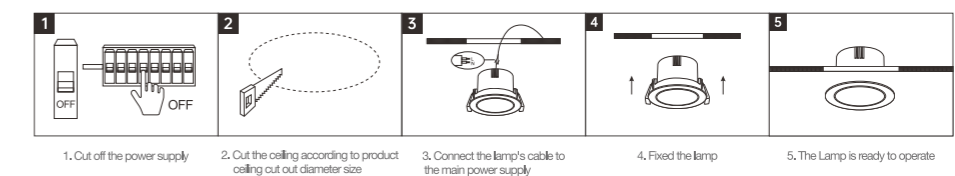

INSTALLATION DIAGRAM

LED SPOTLIGHT

TSA17

Product Features

The sophisticated design delivers premium visual presence. Offering 355° horizontal and 35° vertical adjustability, it achieves exceptional wall-washing performance. Featuring a deeply recessed light source with UGR <13, the luminaire combines a high-efficiency heatsink with precision LED modules to ensure a 30,000-hour lifespan.