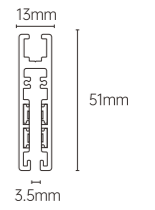

IP20

Body Color

BK

Suspedning Type