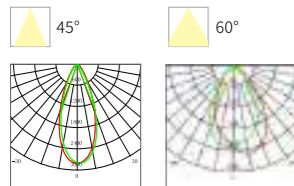

INSTALLATION DIAGRAM

Circular Pattern

Square Combination

OUTDOOR SPOT LIGHT

FZSA03

Model No.	W	V	lm	LxHxØ [mm] LxWxH [mm] ØxH [mm]	Material	Installation
OS75106	48W	AC220-240V	3360lm	Φ240x275x240mm	Aluminum	Fixed installation /