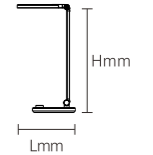

LED TABLE LIGHT

RSP11

Model No.	DIMMABLE	W	V	lm	LxHxØ [mm] LxWxH [mm] ØxH [mm]	Material	Notes

OS40067	Stepless dim	8W	AC220-240V	300lm	251x120x740mm	ABS+ silicone	/

RSP12

Model No.	DIMMABLE	W	V	lm	LxHxØ [mm] LxWxH [mm] ØxH [mm]	Material	Notes

OS40068	Stepless dim	10W	AC220-240V	500lm	648x114x393mm	ABS + AL alloy	/

LED TABLE LIGHT

RSP13

Model No.	DIMMABLE	W	V	lm	LxHxØ [mm] LxWxH [mm] ØxH [mm]	Material	Notes

OS40069	Three-level dim	4W	AC220-240V	150lm	75x75x170mm	ABS+ silicone	/

RSP14

Model No.	DIMMABLE	W	V	lm	LxHxØ [mm] LxWxH [mm] ØxH [mm]	Material	Notes

OS40070	Five-level dim	12W	AC220-240V	350lm	345X180X400mm	ABS + AL alloy	/