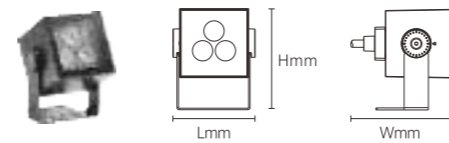

Model No.	W	V	lm	LxHxØ [mm] LxWxH [mm] ØxH [mm]	Material	Installation

OS75050	1W	DC24V	80lm	56x71x68mm	Aluminum	Fixed installation /
OS75051	3W	DC24V	240lm	56x71x68mm	Aluminum	Fixed installation /

Model No.	W	V	lm	LxHxØ [mm] LxWxH [mm] ØxH [mm]	Material	Installation

OS75052	6W	DC24V	480lm	68x95x89mm	Aluminum	Fixed installation /