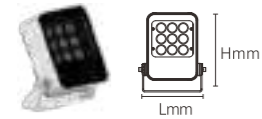

BHSA02

Model No.	W	V	lm	LxHxØ [mm] LxWxH [mm] ØxH [mm]	Material	Installation	Qty
OS75005	18W	DC24V/AC220-240V	1080lm	175x140mm	Aluminum	Fixed installation	1
OS75006	24W	DC24V/AC220-240V	1440lm	175x140mm	Aluminum	Fixed installation	1