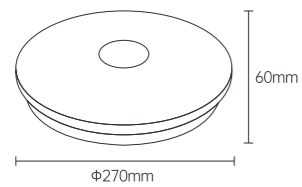

GHSI06

6500K

Model No.: OS23010
Main Power: 18W;
Battery: 3.7V Li-ion;
Input voltage: AC220V/50Hz ;
Recharging time: 24 hours;
Emergency time: 120mins;
Material: metal+PVC;
Emergency lumen: 150lm(±5%);
Installation: ceiling mounted;
Working mode: Switch control main power & automatic emergency;
Control type: Non-centralized control.
PCS/CTN: 20