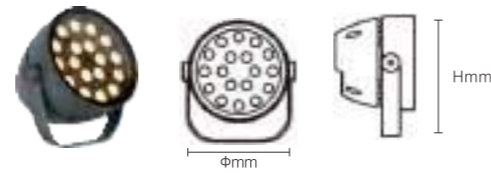

Model No.	W	V	lm	LxHxØ [mm] LxWxH [mm] ØxH [mm]	Material	Installation	Icons
OS75017	36W	DC24V/AC220-240V	2880lm	Φ190x144mm	Aluminum	Fixed installation /	
OS75018	48W	DC24V/AC220-240V	3840lm	Φ190x144mm	Aluminum	Fixed installation /	

Model No.	W	V	lm	LxHxØ [mm] LxWxH [mm] ØxH [mm]	Material	Installation	Icons
OS75016	24W	DC24V/AC220-240V	1960lm	Φ160x134mm	Aluminum	Fixed installation /