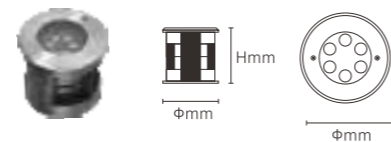

YHSA04

Model No.	W	V	lm	LxHxØ [mm] LxWxH [mm] ØxH [mm]	Nozzle hole	Material	Beam angle	Color
OS73015	12W	DC24V	480lm	φ200x153mm φ190mm	Aluminum	Stainless steel	/	/