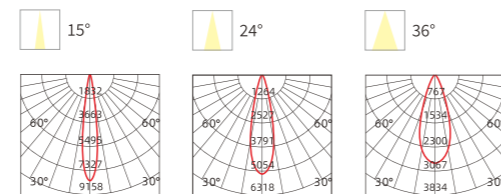

INSTALLATION DIAGRAM

LED DOWNLIGHT

Product Features

It can be adjusted horizontally by 355° and vertically by 35°. It has an excellent wall washing effect, with no stray light, and the luminous efficacy is as high as 90lm/w. Three beam angles of 15°, 24°, and 36° are available for selection. With high constant current precision, the lamp has no stroboscopic phenomenon. The products are available in circular shape, single-head grille, double-head grille, and three-head grille. It can achieve 0-10V, triac, Zigbee, and Dali dimming.