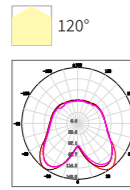

Model No.	W	V	lm	LxHxØ [mm] LxWxH [mm] ØxH [mm]	Material	Installation

OS78105   10W   AC220-240V   540lm   Φ120x800mm   Aluminum   Fixed installation /