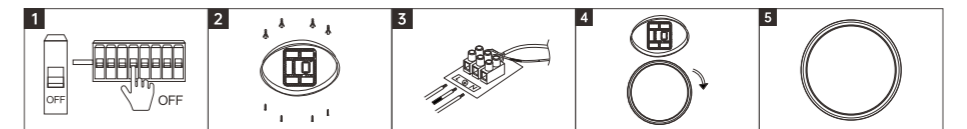

INSTALLATION DIAGRAM

1. Cut off the electricity
2. Fix the luminaire plate
3. Connect the main cable
4. Fix the luminaire
5. Fix the cover