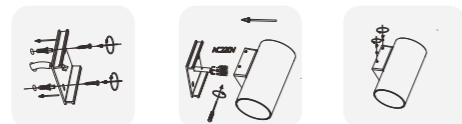

INSTALLATION DIAGRAM