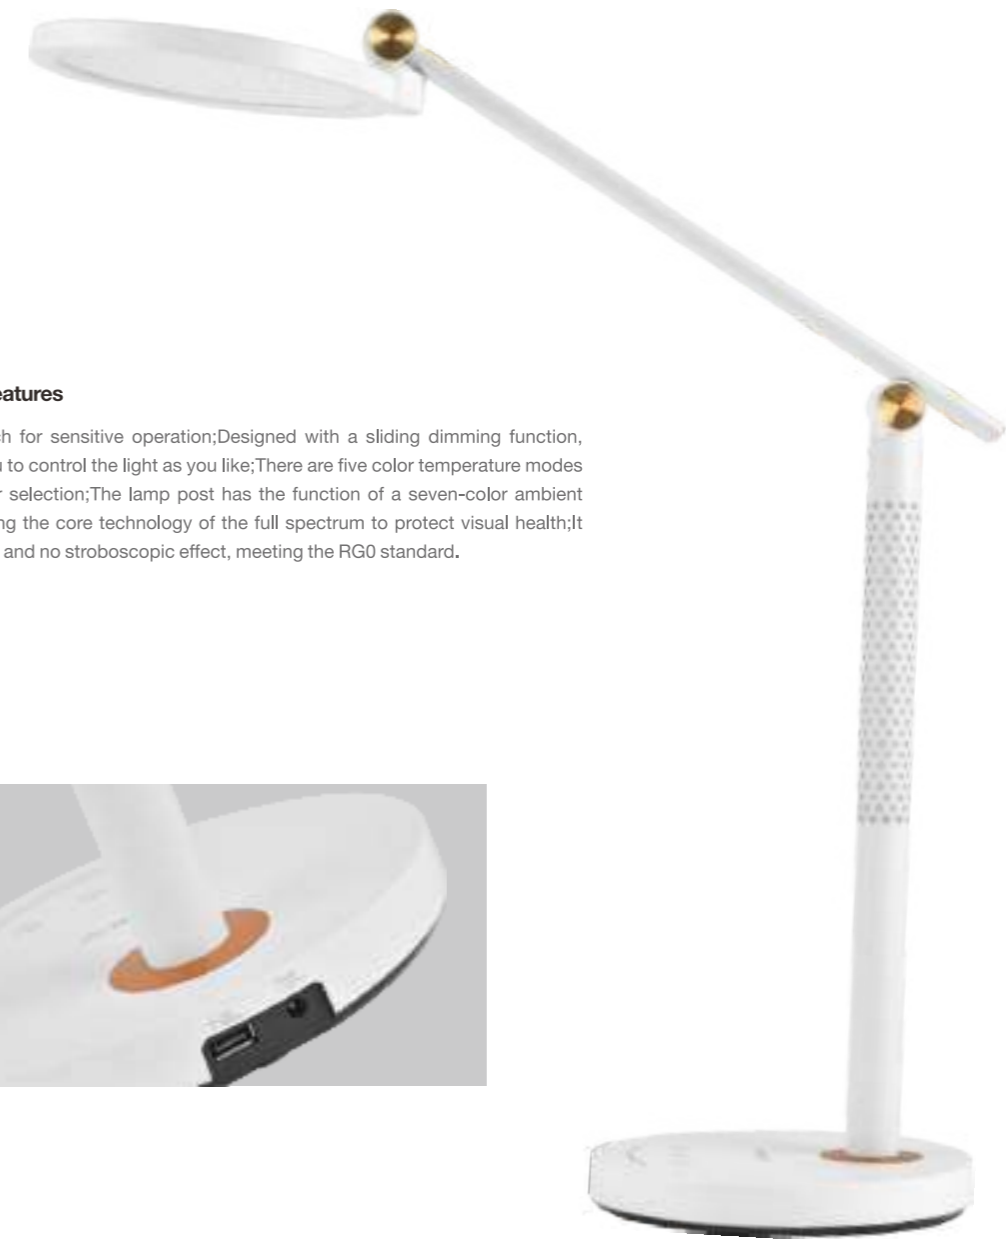

LED TABLE LIGHT

Product Features

Touch switch for sensitive operation; Designed with a sliding dimming function, allowing you to control the light as you like; There are five color temperature modes available for selection; The lamp post has the function of a seven-color ambient light; Adopting the core technology of the full spectrum to protect visual health; It has no glare and no stroboscopic effect, meeting the RG0 standard.