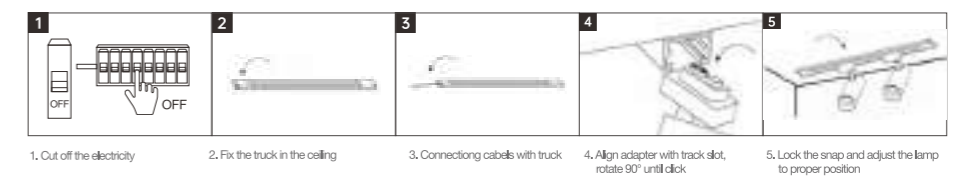

INSTALLATION DIAGRAM