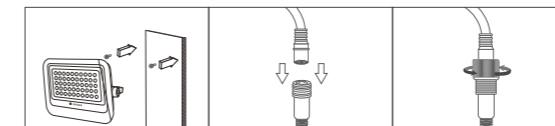

INSTALLATION DIAGRAM