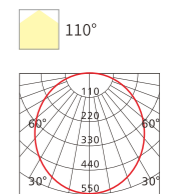

- Ground sensing range diameter: 3m
- Induced luminosity: 10 lux
- Sensing angle 120°
- Working delay 25s-35s
- Installation height 2.5m-3.5m

INSTALLATION DIAGRAM

LED DOWNLIGHT

2 in 1 Downlight

Product Features