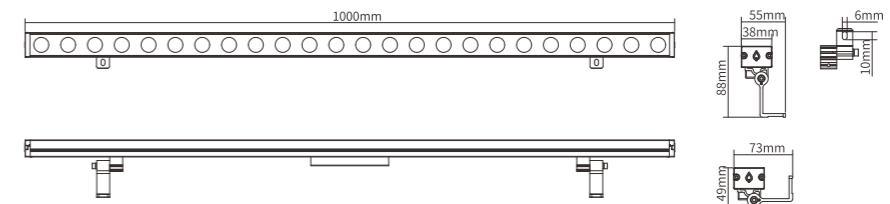

LINEAR WALL WASHER

LSSA01

DIMENSIONS(mm)

Model No.	W	V	lm	LxHxØ [mm] LxWxH [mm] ØxH [mm]	Material	Installation	Notes
OS71003	36W	DC24V	2880lm	1000x38x88mm	Aluminum	Fixed installation	/

COMPREHENSIVE DESIGN WITH DETAILED CONTROL