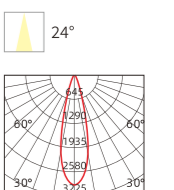

HTSA02 MAGNETIC LIGHT FLOOD LIGHT

Body Color

Model No.	W	V	lm	LxHxØ [mm] LxWxH [mm] ØxH [mm]			
OS21030	12W	DC48V	800lm	300x22.5x43mm	Aluminum+PC	Track	30

Materials of Housing: **Aluminum**
Materials of Optics: **PMMA**

HTSA02 MAGNETIC LIGHT GRILLE

Body Color

Model No.	W	V	lm	LxHxØ [mm] LxWxH [mm] ØxH [mm]			
OS21032	12W	DC48V	1000lm	220x22.5x43mm	Aluminum+PC	Track	30

Materials of Housing: **Aluminum**
Materials of Optics: **PMMA**

HTSA02 MAGNETIC LIGHT FLOOD LIGHT

Body Color

Model No.	W	V	lm	LxHxØ [mm] LxWxH [mm] ØxH [mm]			
OS21031	24W	DC48V	2000lm	600x22.5x43mm	Aluminum+PC	Track	30

Materials of Housing: **Aluminum**
Materials of Optics: **PMMA**

HTSA02 MAGNETIC LIGHT GRILLE

Body Color

Model No.	W	V	lm	LxHxØ [mm] LxWxH [mm] ØxH [mm]			
OS21033	18W	DC48V	1700lm	345x22.5x43mm	Aluminum+PC	Track	30

Materials of Housing: **Aluminum**
Materials of Optics: **PMMA**