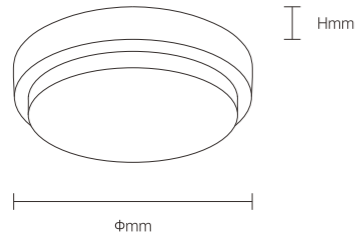

Body Color

Materials of Housing: **ABS**
Materials of Optics: **PC**