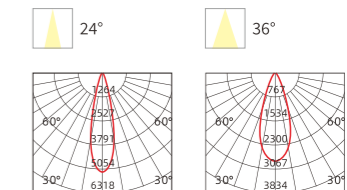

LED SPOTLIGHT

TSP01

Frame Color

Materials of Housing: PA
Materials of Optics: PMMA

Model No.	W	V	lm	Beam Angle (°)	LxHxØ [mm] LxWxH [mm] ØxH [mm]	Material	Installation	Quantity
OS13004	7W	AC220-240V	490lm	φ75mm	φ85x55mm	PA+PC	Recessed	80
OS13005	9W	AC220-240V	630lm	φ75mm	φ85x55mm	PA+PC	Recessed	80
OS13006	12W	AC220-240V	840lm	φ90mm	φ100x65mm	PA+PC	Recessed	50