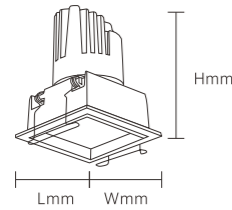

Materials of Housing: **Aluminum**
Materials of Optics: **PC**

Model No.	W	V	lm		LxHxØ [mm] LxWxH [mm] ØxH [mm]			
OS13059	8W	AC220-240V	640lm	56x56mm	62x62x80mm	Aluminum	Recessed	30
OS13094	12W	AC220-240V	960lm	76x76mm	85x85x93mm	Aluminum	Recessed	30