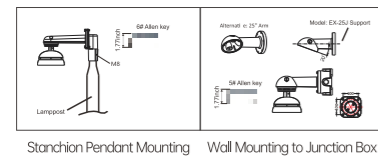

INSTALLATION DIAGRAM