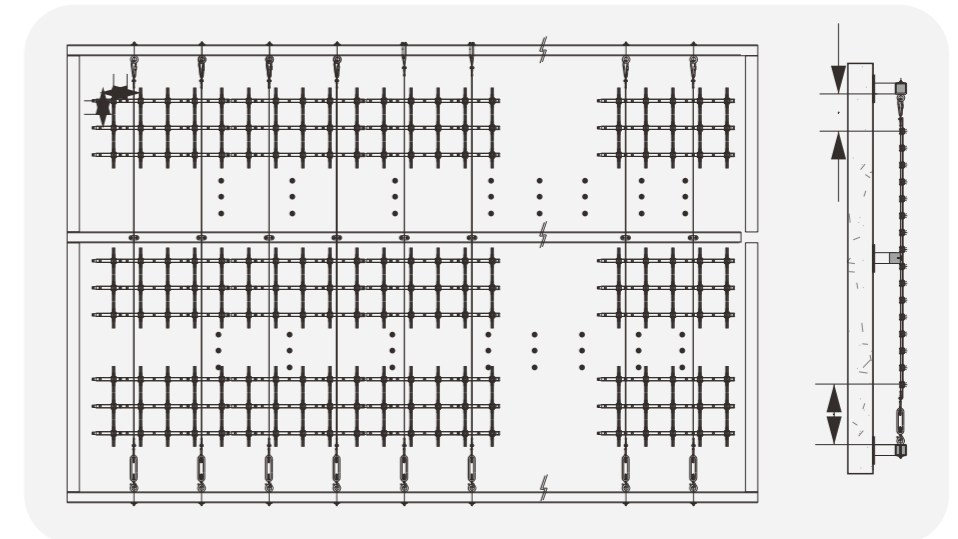

INSTALLATION DIAGRAM

LOW VOLTAGE STRIP

ZYSP01

Model No.	W	V	lm	LxHxØ [mm] LxWxH [mm] ØxH [mm]	Material	Installation	Length
OS79001	6W	DC24V	480LM	10x4.5mm	Extruded Silicone	Fixed installation	10m/Roll
OS79002	8W	DC24V	640Lm	10x4.5mm	Extruded Silicone	Fixed installation	10m/Roll
OS79003	10W	DC24V	800LM	10x4.5mm	Extruded Silicone	Fixed installation	10m/Roll