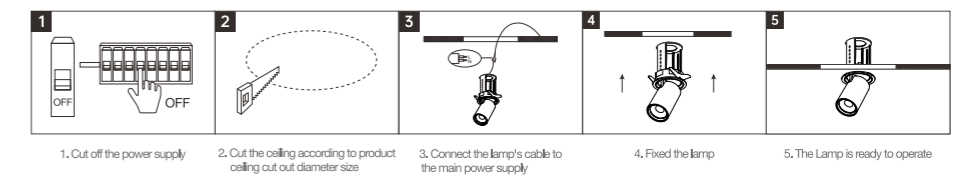

INSTALLATION DIAGRAM