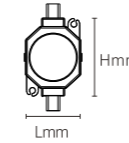

POINT LIGHT

YTSP01

Model No.	W	V	lm	LxHxØ [mm] LxWxH [mm] ØxH [mm]			
OS74001	0.72W	DC12V	21lm	Φ 30mm	ABS+Polycarbonate	Fixed installation	1

Model No.	W	V	lm	LxHxØ [mm] LxWxH [mm] ØxH [mm]			
OS74002	1.44W	DC24V	42lm	Φ 40mm	ABS+Polycarbonate	Fixed installation	1

Model No.	W	V	lm	LxHxØ [mm] LxWxH [mm] ØxH [mm]			
OS74003	1.44W	DC24V	42lm	Φ 40mm	ABS+Polycarbonate	Fixed installation	1

INSTALLATION DIAGRAM

POINT LIGHT

YTSP02

Model No.	W	V	lm	LxHxØ [mm] LxWxH [mm] ØxH [mm]			
OS75004	0.72W	DC24V	21lm	30x35mm	ABS+Polycarbonate	Fixed installation	1

Model No.	W	V	lm	LxHxØ [mm] LxWxH [mm] ØxH [mm]			
OS75005	1.44W	DC24V	42lm	40x45mm	ABS+Polycarbonate	Fixed installation	1

Model No.	W	V	lm	LxHxØ [mm] LxWxH [mm] ØxH [mm]			
OS75006	1.44W	DC24V	42lm	50x55mm	ABS+Polycarbonate	Fixed installation	1

Model No.	W	V	lm	LxHxØ [mm] LxWxH [mm] ØxH [mm]			
OS75007	2.88W	DC24V	84lm	60x65mm	ABS+Polycarbonate	Fixed installation	1

INSTALLATION DIAGRAM