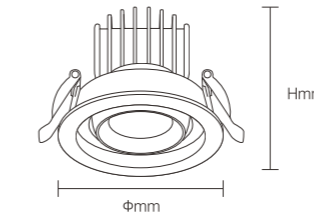

TSA08

Frame Color

Materials of Housing: **Aluminum**
Materials of Optics: **PC**

Model No.	W	V	PF	lm		LxHxØ [mm] LxWxH [mm] ØxH [mm]			
OS13045	15W	AC220-240V	≥0.5	1050lm		Φ75mm Φ90x95mm	Aluminum	Recessed	36
OS13046	24W	AC220-240V	≥0.5	1800lm		Φ95mm Φ110x105mm	Aluminum	Recessed	24
OS13047	33W	AC220-240V	≥0.9	2640lm		Φ115mm Φ130x123mm	Aluminum	Recessed	18