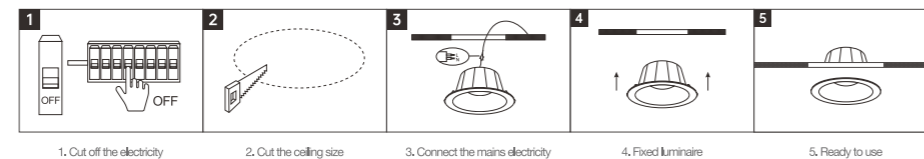

INSTALLATION DIAGRAM

1. Cut off the electricity   2. Cut the ceiling size   3. Connect the mains electricity   4. Fixed luminaire   5. Ready to use