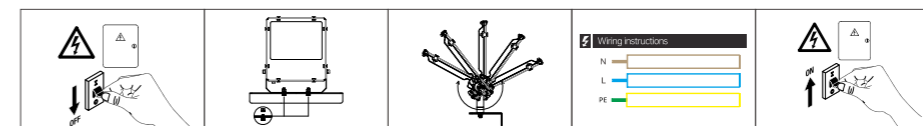

INSTALLATION DIAGRAM