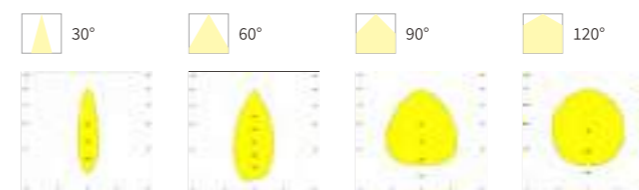

LED FLOODLIGHT

XFSA02

6500K

Body Color

Model No.	W	V	lm		LxHxØ [mm] LxWxH [mm] ØxH [mm]			
Os40104	30W	AC100-277V	4500lm	/	223x106x115mm	Die-cast aluminum	Bracket / Ceiling	/
OS40105	40W	AC100-277V	6000lm	/	223x106x115mm	Die-cast aluminum	Bracket / Ceiling	/
OS40106	50W	AC100-277V	7500lm	/	273x106x119mm	Die-cast aluminum	Bracket / Ceiling	/
OS40107	60W	AC100-277V	9000lm	/	273x106x119mm	Die-cast aluminum	Bracket / Ceiling	/
OS40108	80W	AC100-277V	12000lm	/	286x156x154mm	Die-cast aluminum	Bracket / Ceiling	/
OS40109	100W	AC100-277V	15000lm	/	286x156x154mm	Die-cast aluminum	Bracket / Ceiling	/
OS40110	120W	AC100-277V	18000lm	/	286x156x154mm	Die-cast aluminum	Bracket / Ceiling	/
OS40111	150W	AC100-277V	22500lm	/	336x156x166mm	Die-cast aluminum	Bracket / Ceiling	/
OS40112	180W	AC100-277V	27000lm	/	386x156x176mm	Die-cast aluminum	Bracket / Ceiling	/
OS40113	200W	AC100-277V	30000lm	/	386x156x176mm	Die-cast aluminum	Bracket / Ceiling	/