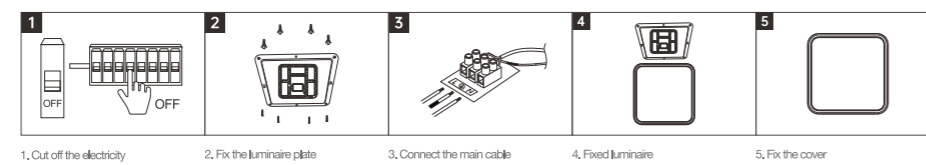

INSTALLATION DIAGRAM