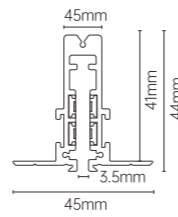

HTSA01 TRACK RAIL

IP20

Body Color

BK

Recessed Type (Splint)

Model No.	V	Icon	LxHxØ [mm] LxWxH [mm] ØxH [mm]	Icon	Icon	Icon
OS21001	DC24V	25x40mm	1000x52x40mm	Aluminum	Recessed	12

HTSA01 TRACK RAIL

IP20

Body Color

BK

Suspedning Type

Model No.	V	Icon	LxHxØ [mm] LxWxH [mm] ØxH [mm]	Icon	Icon	Icon
OS2103	DC24V	1000x13x51mm	Aluminum	Suspedning	24	

HTSA01 TRACK RAIL

IP20

Body Color

BK

Reccsed Type (Plastering)

Model No.	V	Icon	LxHxØ [mm] LxWxH [mm] ØxH [mm]	Icon	Icon	Icon
OS21002	DC24V	25x55mm	1000x45x44mm	Aluminum	Recessed-plastering	12

HTSA01 TRACK LIGHT

IP20 CRI ≥ 90 50000h

1-10 VOLT DALI ZigBee

3000K 4000K 6500K

Body Color

BK

Model No.	W	V	lm	LxHxØ [mm] LxWxH [mm] ØxH [mm]	Icon	Icon	Icon
OS21004	5W	DC24V	350lm	Φ34x63mm	Aluminum alloy	Track	96
OS21005	7W	DC24V	490lm	Φ34x100mm	Aluminum alloy	Track	96
OS21006	12W	DC24V	840lm	Φ45x120mm	Aluminum alloy	Track	48