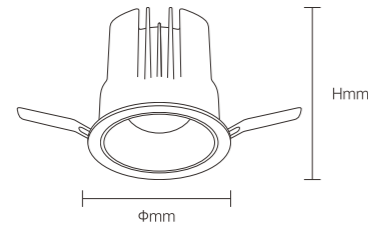

LED SPOTLIGHT