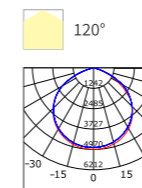

LED FLOODLIGHT

XFS A05

6500K

Body Color

Model No.	W	V	lm		LxHxØ [mm] LxWxH [mm] ØxH [mm]			
Os40125	50W	AC220V	5000lm	/	214x66x314mm	Aluminum	Bracket	/
Os40126	100W	AC220V	10000lm	/	267x72x373mm	Aluminum	Bracket	/
Os40127	200W	AC220V	20000lm	/	331x82x450mm	Aluminum	Bracket	/
Os40128	300W	AC220V	30000lm	/	382x83x537mm	Aluminum	Bracket	/
Os40129	400W	AC220V	40000lm	/	477x83x644mm	Aluminum	Bracket	/

INSTALLATION DIAGRAM

LED FLOODLIGHT

XFS A03

6500K

Body Color

Model No.	W	V	lm		LxHxØ [mm] LxWxH [mm] ØxH [mm]			
OS40114	50W	AC185V-265V	4000lm	/	205x160x33mm	Aluminium stamping	Bracket	/
OS40115	100W	AC185V-265V	8000lm	/	301x220x38mm	Aluminium stamping	Bracket	/
OS40116	150W	AC185V-265V	12000lm	/	402x290x36mm	Aluminium stamping	Bracket	/
OS40117	200W	AC185V-265V	16000lm	/	402x290x36mm	Aluminium stamping	Bracket	/

INSTALLATION DIAGRAM