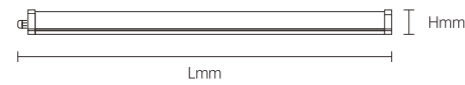

YXSP06

Body Color

Model No.	W	V	lm	LxHxØ [mm] LxWxH [mm] ØxH [mm]			
OS17016	36W	AC220-240V	3600lm	1220x50x40mm	PC	Surface mounted	30

LED DAMP-PROOF

YXSP06

Body Color

Model No.	W	V	lm	LxHxØ [mm] LxWxH [mm] ØxH [mm]			
OS17036	18W	AC220-240V	2430lm	600x50x50mm	PC	Surface mounted	20
OS17037	36W	AC220-240V	4860lm	1200x50x50mm	PC	Surface mounted	20
OS17038	54W	AC220-240V	7290lm	1500x50x50mm	PC	Surface mounted	15