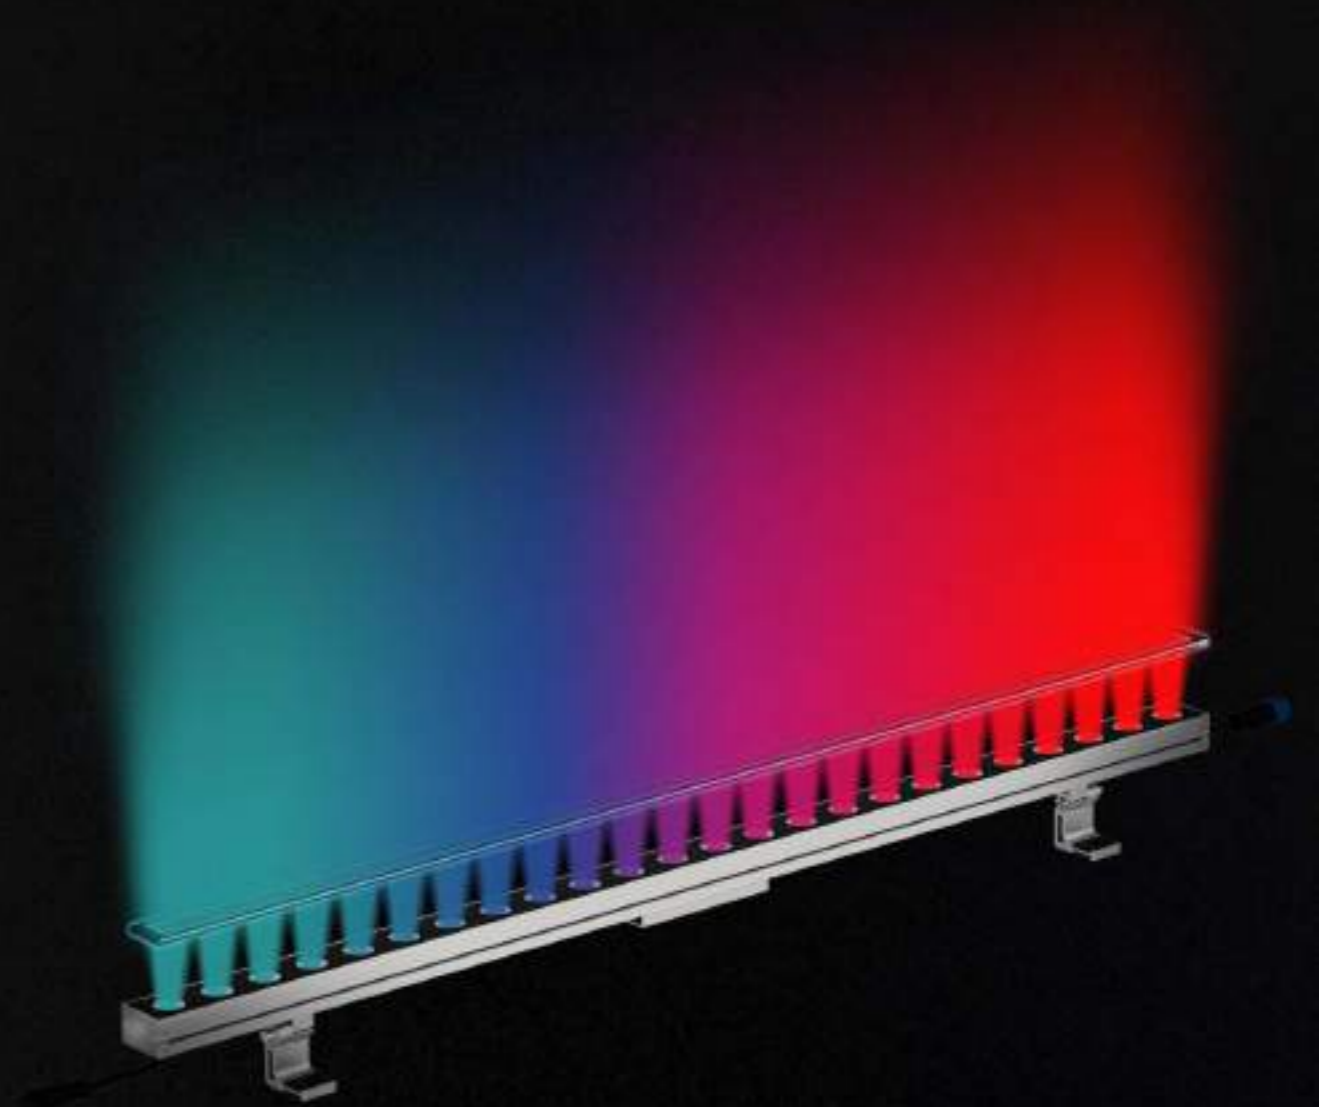

COLOR AND LIGHT

Multi-Channel Management Mode
Multi-Base Color Gamut Management
Precise Correlated Color Temperature (CCT) Management,
High-quality Mixed White Light Output.
All Color Temperature With $Ra \geq 90$, $Rg \geq 90$
Ultra-clear glass with a light transmission rate of 90% above