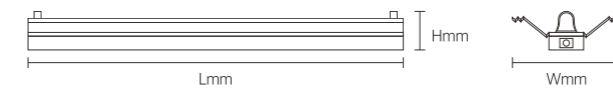

Model No.	W	V	LxHxØ [mm] LxWxH [mm] ØxH [mm]			
OS17026	MAX1*16W	AC220-240V	1230x128x63mm	Steel	Surface mounted	13
OS17026	MAX1*30W	AC220-240V	623x128x63mm	Steel	Surface mounted	13