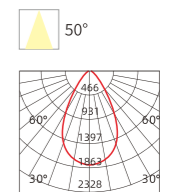

INSTALLATION DIAGRAM

LED DOWNLIGHT

XZSA02

Frame Color

Materials of Housing: **Aluminum**
Materials of Optics: **PMMA**

Model No.	W	V	lm	Beam Angle (°)	LxHxØ [mm] LxWxH [mm] ØxH [mm]	Material	Installation	Quantity
OS12093	7W	AC220-240V	560lm	75°	Φ90x30.5mm	Aluminum + PMMA	Recessed	100
OS12094	10W	AC220-240V	800lm	90°	Φ120x33mm	Aluminum + PMMA	Recessed	80
OS12095	15W	AC220-240V	1200lm	125°	Φ140x35mm	Aluminum + PMMA	Recessed	60
OS12096	20W	AC220-240V	1600lm	150°	Φ170x39mm	Aluminum + PMMA	Recessed	30
OS12097	30W	AC220-240V	2400lm	200°	Φ220x44mm	Aluminum + PMMA	Recessed	20