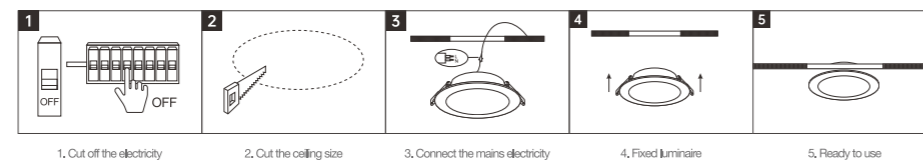

LED DOWNLIGHT

XZSP05

9W 12W 18W

Frame Color

Materials of Housing: PP
Materials of Optics: PP

Model No.	W	V	lm	Φ [mm]	LxHxΦ [mm] LxWxH [mm] ΦxH [mm]	Material	Installation	Height [mm]
OS12019	9W	AC220-240V	810lm	Φ100mm	Φ120x29.5mm	PP	Recessed	60
OS12020	12W	AC220-240V	1080lm	Φ125mm	Φ145x29.5mm	PP	Recessed	60
OS12021	18W	AC220-240V	1620lm	Φ150mm	Φ170x29.5mm	PP	Recessed	30
OS12022	24W	AC220-240V	2160lm	Φ200mm	Φ225x29.5mm	PP	Recessed	20
OS12023	/	/	/	/	Φ123x38mm	PP	surface-mounted frame	60
OS12024	/	/	/	/	Φ148x38mm	PP	surface-mounted frame	60
OS12025	/	/	/	/	Φ173x38mm	PP	surface-mounted frame	60
OS12026	/	/	/	/	Φ228x38mm	PP	surface-mounted frame	40

INSTALLATION DIAGRAM