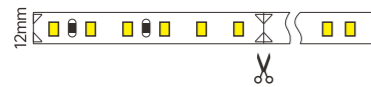

LSP01

Model No.	LED CHIP	W	V	lm	LxHx∅ [mm] LxWxH [mm] ∅xH [mm]			
OS11001	120	9W/m	AC220-240V	700lm	50000x12x5.5mm	PVC	Surface	50m/Roll
OS11002	120	12W/m	AC220-240V	1200lm	50000x14x5.5mm	PVC	Surface	50m/Roll
OS11003	180	12W/m	AC220-240V	1200lm	50000x14x5.5mm	PVC	Surface	50m/Roll