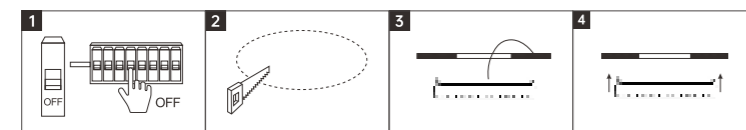

INSTALLATION DIAGRAM

1. Cut off the electricity
2. Mark and create mounting holes in the ceiling corresponding to the product dimensions
3. Connect the cables to the mains electricity
4. Securely mount the luminaire