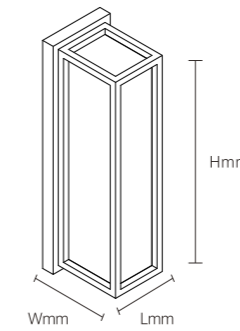

OUTDOOR WALL LIGHT