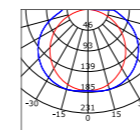

OS72001   12W   DC24V   420lm   1000x43x28mm   Aluminum   Fixed installation   /

120°