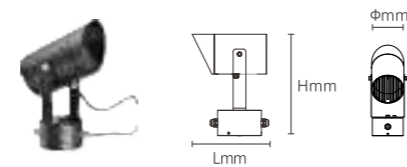

Model No.	W	V	lm	LxHx∅ [mm] LxWxH [mm] ∅xH [mm]	Material	Installation	Quantity
OS75072	20W	AC220-240V	1400lm	∅ 90x105x267mm	Aluminum	Fixed installation	1

INSTALLATION DIAGRAM

SPOT LIGHT

BHSA07

Model No.	W	V	lm	LxHx∅ [mm] LxWxH [mm] ∅xH [mm]	Material	Installation	Quantity
OS75080	10W	AC220-240V	800lm	75x120x162mm	Aluminum	Fixed installation	1

Model No.	W	V	lm	LxHx∅ [mm] LxWxH [mm] ∅xH [mm]	Material	Installation	Quantity
OS75081	15W	AC220-240V	1200lm	96x153x183mm	Aluminum	Fixed installation	1