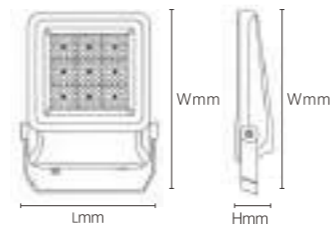

LED FLOODLIGHT

XFS A05

6500K

Body Color

Model No.	W	V	lm		LxHxØ [mm] LxWxH [mm] ØxH [mm]			
Os40125	50W	AC220V	5000lm	/	214x66x314mm	Aluminum	Bracket	/
Os40126	100W	AC220V	10000lm	/	267x72x373mm	Aluminum	Bracket	/
Os40127	200W	AC220V	20000lm	/	331x82x450mm	Aluminum	Bracket	/
Os40128	300W	AC220V	30000lm	/	382x83x537mm	Aluminum	Bracket	/
Os40129	400W	AC220V	40000lm	/	477x83x644mm	Aluminum	Bracket	/

INSTALLATION DIAGRAM

LED FLOODLIGHT

XFS A03

6500K

Body Color

Model No.	W	V	lm		LxHxØ [mm] LxWxH [mm] ØxH [mm]			
OS40114	50W	AC185V-265V	4000lm	/	205x160x33mm	Aluminium stamping	Bracket	/
OS40115	100W	AC185V-265V	8000lm	/	301x220x38mm	Aluminium stamping	Bracket	/
OS40116	150W	AC185V-265V	12000lm	/	402x290x36mm	Aluminium stamping	Bracket	/
OS40117	200W	AC185V-265V	16000lm	/	402x290x36mm	Aluminium stamping	Bracket	/

INSTALLATION DIAGRAM