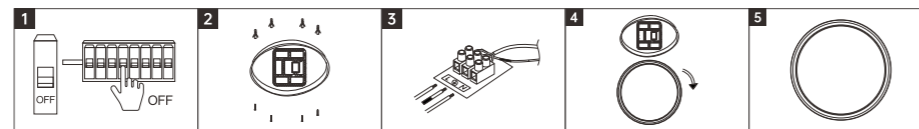

INSTALLATION DIAGRAM

1. Cut off the electricity
2. Fix the luminaire plate
3. Connect the main cable
4. Fix the luminaire
5. Fix the cover

Model No.	W	V	lm	LxHx∅ [mm] LxWxH [mm] ∅xH [mm]			
OS18036	12W	AC100-270V	760lm	Φ230x55mm	PC+PP	Surface mounted	20
OS18038	18W	AC100-270V	1150lm	Φ300x58mm	PC+PP	Surface mounted	10
OS18040	24W	AC100-270V	1500lm	Φ380x64mm	PC+PP	Surface mounted	10