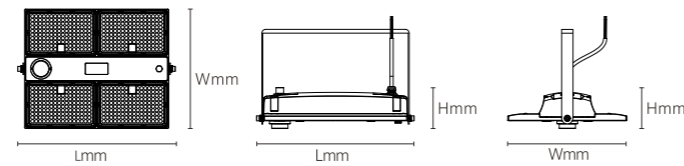

GLSA15

6500K

Model No.	W	V	lm	mm	LxHxØ [mm] LxWxH [mm] ØxH [mm]	Material	Mounting
OS40248	100W/150W	AC220-240V	16500lm-24750lm(±5%)	381x315x75mm	Aluminum	Wall / Ceiling