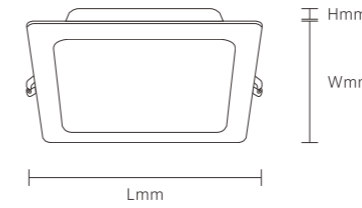

INSTALLATION DIAGRAM

LED DOWNLIGHT

XZSP05

12W 18W

Frame Color

Materials of Housing: PP
Materials of Optics: PP

Model No.	W	V	lm	Φ [mm]	LxHxΦ [mm] LxWxH [mm] ΦxH [mm]	Material	Installation	Height [mm]
OS12027	12W	AC220-240V	1080lm	125x125mm	145x145x29.5mm	PP	Recessed	60
OS12028	18W	AC220-240V	1620lm	150x150mm	170x170x29.5mm	PP	Recessed	30
OS12029	24W	AC220-240V	2160lm	200x200mm	225x225x29.5mm	PP	Recessed	20
OS12030	/	/	/	/	148x148x38mm	PP	surface-mounted frame	60
OS12031	/	/	/	/	173x173x38mm	PP	surface-mounted frame	60
OS12032	/	/	/	/	228x228x38mm	PP	surface-mounted frame	40