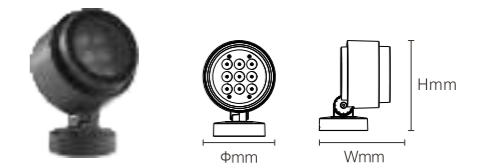

SPOT LIGHT

BHSA04

Model No.	W	V	lm	LxHxφ [mm] LxWxH [mm] φxH [mm]	Material	Installation	Other

OS75030	1W	DC24V	80lm	φ 43x67x87mm	Aluminum	Fixed installation	/
OS75031	3W	DC24V	240lm	φ 43x67x87mm	Aluminum	Fixed installation	/

Model No.	W	V	lm	LxHxφ [mm] LxWxH [mm] φxH [mm]	Material	Installation	Other

OS75032	3W	DC24V/AC220-240V	240lm	φ 65x88x118mm	Aluminum	Fixed installation	/
OS75033	6W	DC24V/AC220-240V	480lm	φ 65x88x118mm	Aluminum	Fixed installation	/

Model No.	W	V	lm	LxHxφ [mm] LxWxH [mm] φxH [mm]	Material	Installation	Other

OS75034	12W	DC24V/AC220-240V	960lm	φ 85x109x133mm	Aluminum	Fixed installation	/

SPOT LIGHT

BHSA04

Model No.	W	V	lm	LxHxφ [mm] LxWxH [mm] φxH [mm]	Material	Installation	Other

OS75035	15W	DC24V/AC220-240V	1200lm	φ 140x186x145mm	Aluminum	Fixed installation	/
OS75036	18W	DC24V/AC220-240V	1440lm	φ 140x186x145mm	Aluminum	Fixed installation	/
OS75037	24W	DC24V/AC220-240V	1920lm	φ 140x186x145mm	Aluminum	Fixed installation	/

Model No.	W	V	lm	LxHxφ [mm] LxWxH [mm] φxH [mm]	Material	Installation	Other

OS75038	36W	DC24V/AC220-240V	2880lm	φ 180x224x173mm	Aluminum	Fixed installation	/
OS75039	48W	DC24V/AC220-240V	3840lm	φ 180x224x173mm	Aluminum	Fixed installation	/
OS75040	54W	DC24V/AC220-240V	4320lm	φ 180x224x173mm	Aluminum	Fixed installation	/