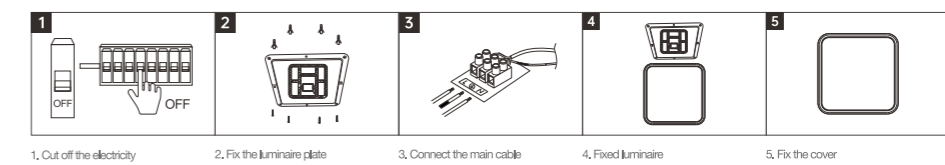

INSTALLATION DIAGRAM