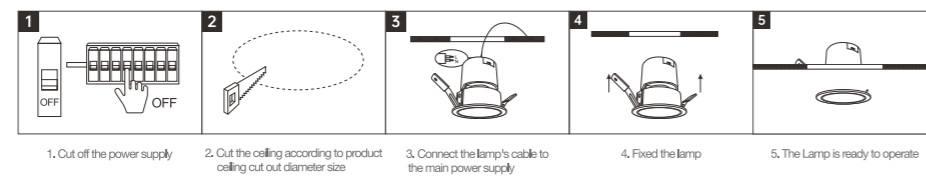

INSTALLATION DIAGRAM