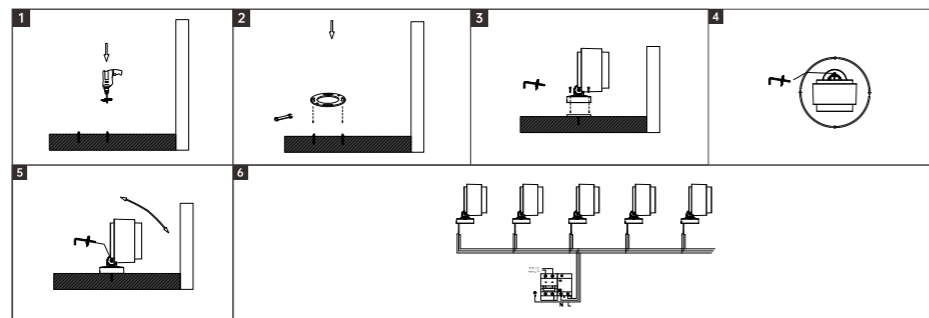

INSTALLATION DIAGRAM