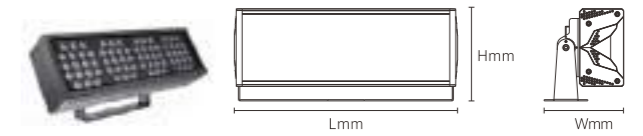

Model No.	W	V	lm	LxHxØ [mm] LxWxH [mm] ØxH [mm]	Material	Installation

OS75062	150W	DC24V/AC220-240V	12000lm	460x190x164mm	Aluminum	Fixed installation /