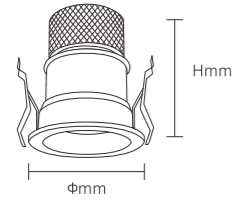

Materials of Housing: **Aluminum**
Materials of Optics: **PC**

Model No.	W	V	lm	Beam Angle (mm)	LxHxØ [mm] LxWxH [mm] Ø xH [mm]	Material	Installation	Life (h)
OS13198	12W	AC220-240V	840lm	Φ65mm	Φ70x90mm	Aluminum	Recessed	32
OS13199	15W	AC220-240V	1050lm	Φ65mm	Φ70x98mm	Aluminum	Recessed	32
OS13200	18W	AC220-240V	1260lm	Φ65mm	Φ70x110mm	Aluminum	Recessed	32