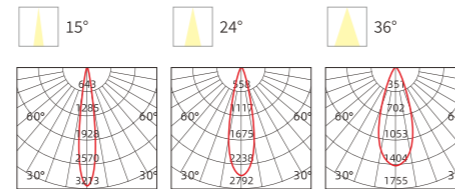

LINEAR GRILLE SPOTLIGHT

SSA02

Frame Color

WH

Materials of Housing: Aluminum
Materials of Optics: PC

Model No.	W	V	Im		LxHxØ [mm] LxWxH [mm] ØxH [mm]			
OS19002	10W	AC170-277V	550lm	160x60mm	166x64x44.5mm	Aluminum	Recessed	36

SSA02

Frame Color

WH

Materials of Housing: Aluminum
Materials of Optics: PC

Model No.	W	V	Im		LxHxØ [mm] LxWxH [mm] ØxH [mm]			
OS19003	20W	AC170-277V	1100lm	295x60mm	302x64x44.5mm	Aluminum	Recessed	24

INSTALLATION DIAGRAM

1. Cut off the electricity
2. Mark and create mounting holes in the ceiling corresponding to the product dimensions
3. Connect the cables to the mains electricity
4. Securely mount the luminaire

LINEAR GRILLE SPOTLIGHT

SSA03

Frame Color

WH

Materials of Housing: Aluminum
Materials of Optics: PC

Model No.	W	V	Im		LxHxØ [mm] LxWxH [mm] ØxH [mm]			
OS19004	10W	AC170-277V	400lm	118x26mm	124x30x42mm	Aluminum	Recessed	40

SSA03

Frame Color

WH

Materials of Housing: Aluminum
Materials of Optics: PC

Model No.	W	V	Im		LxHxØ [mm] LxWxH [mm] ØxH [mm]			
OS19005	20W	AC170-277V	800lm	234x26mm	236x30x42mm	Aluminum	Recessed	32

INSTALLATION DIAGRAM

1. Cut off the electricity
2. Mark and create mounting holes in the ceiling corresponding to the product dimensions
3. Connect the cables to the mains electricity
4. Securely mount the luminaire