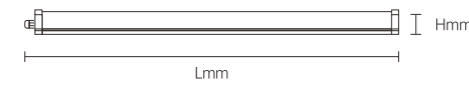

Model No.	W	V	lm	LxHxØ [mm] LxWxH [mm] ØxH [mm]			
OS17011	36W	AC220-240V	3600lm	1190x61x56mm	PC	Surface mounted	16