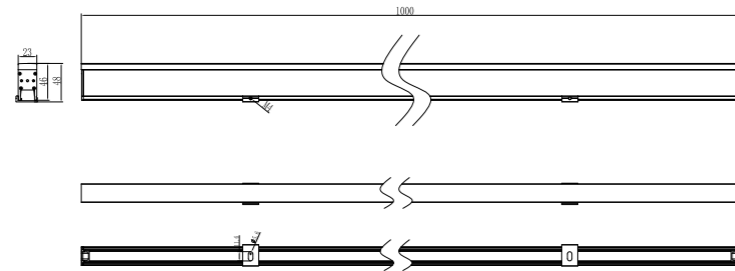

LINEAR LIGHT

JSSA02

DIMENSIONS(mm)

Model No.	W	V	lm	LxHxØ [mm] LxWxH [mm] ØxH [mm]	Material	Installation
OS72002	12W	DC24V	260lm	1000x48x23mm	Aluminum+PMMA	Fixed installation /

INSTALLATION DIAGRAM

LINEAR LIGHT

JSSA03

DIMENSIONS(mm)

Model No.	W	V	lm	LxHxØ [mm] LxWxH [mm] ØxH [mm]	Material	Installation
OS72003	12W	DC24V	480lm	1000x34x22mm	Aluminum+Glass	Fixed installation /