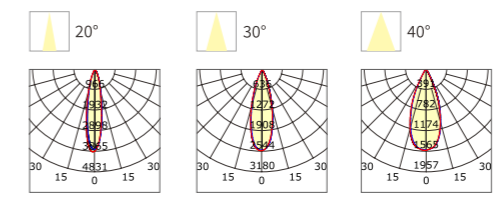

Model No.	W	V	lm	LxHxΦ [mm] LxWxH [mm] ΦxH [mm]	Material	Installation	
OS77002	2x7W	AC220-240V	1190lm	Φ65x165x88mm	Aluminum	Fixed installation	/