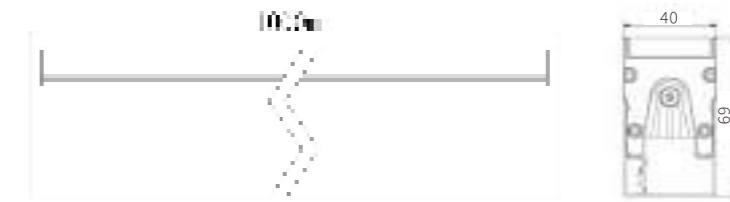

DIMENSIONS