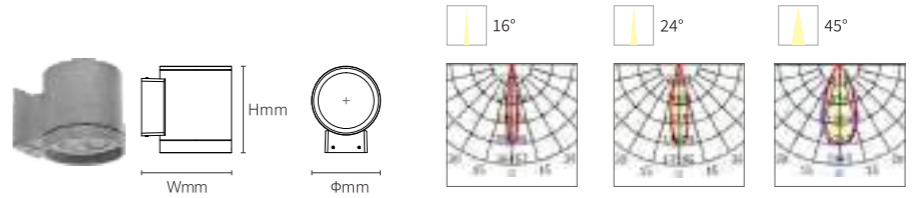

Model No.	W	V	lm	LxHxΦ [mm] LxWxH [mm] ΦxH [mm]	Material	Installation

OS77007   42W   AC220-240V   3150lm   Φ155x166x216mm   Aluminum   Fixed installation   /

INSTALLATION DIAGRAM