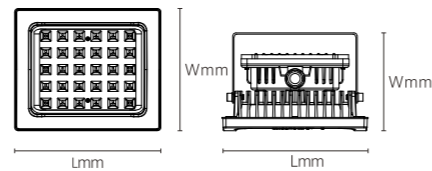

110°

INSTALLATION DIAGRAM

LED EXPLOSION PROOF LUMINAIRES

GLSA05

6500K

Model No.	W	V	lm	Beam Angle	LxHxØ [mm] LxWxH [mm] ØxH [mm]	Material	Mounting	Accessories
OS40223	50W	AC120-277V	6000lm	/	240x200x100mm	Die-cast aluminum	Bracket / Ceiling	/
OS40224	100W	AC120-277V	12000lm	/	240x200x100mm	Die-cast aluminum	Bracket / Ceiling	/
OS40225	150W	AC120-277V	18000lm	/	330x260x120mm	Die-cast aluminum	Bracket / Ceiling	/
OS40226	200W	AC120-277V	24000lm	/	330x260x120mm	Die-cast aluminum	Bracket / Ceiling	/
OS40227	250W	AC120-277V	30000lm	/	445x305x175mm	Die-cast aluminum	Bracket / Ceiling	/
OS40228	300W	AC120-277V	36000lm	/	445x305x175mm	Die-cast aluminum	Bracket / Ceiling	/