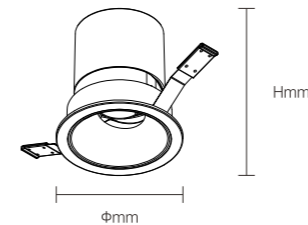

LED SPOTLIGHT