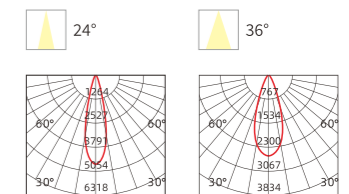

LED SPOTLIGHT

TSA17

Frame Color

Materials of Housing: **Aluminum**
Materials of Optics: **PC**

Model No.	W	V	lm		LxHxΦ [mm] LxWxH [mm] ΦxH [mm]			
OS13230	12W	AC220-240V	840lm		Φ88x85mm	Aluminum	Recessed	60

INSTALLATION DIAGRAM

LED SPOTLIGHT

TSA17

Frame Color

Materials of Housing: **Aluminum**
Materials of Optics: **PC**

Model No.	W	V	lm		LxHxΦ [mm] LxWxH [mm] ΦxH [mm]			
OS13229	10W	AC220-240V	700lm		Φ87x74mm	Aluminum	Recessed	60

INSTALLATION DIAGRAM