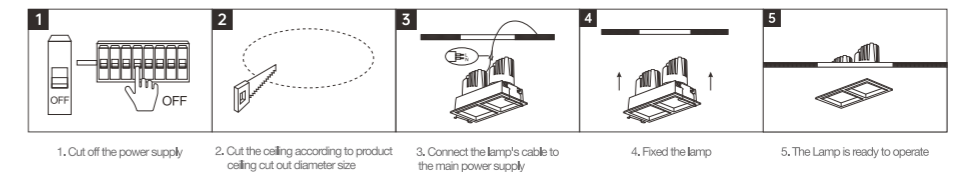

INSTALLATION DIAGRAM