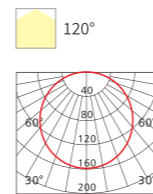

Materials of Housing: PP
Materials of Optics: PS

Model No.	W	V	lm		LxHxΦ [mm] LxWxH [mm] ΦxH [mm]			
OS12033	6W	AC220-240V	500lm		Φ115mm Φ128x25.5mm	PP	Recessed	20
OS12034	9W	AC220-240V	800lm		Φ130mm Φ146x25.5mm	PP	Recessed	10
OS12035	12W	AC220-240V	1180lm		Φ155mm Φ170x25.5mm	PP	Recessed	10
OS12036	18W	AC220-240V	1800lm		Φ210mm Φ224x25.5mm	PP	Recessed	10
OS12037	24W	AC220-240V	2600lm		Φ280mm Φ298x25.5mm	PP	Recessed	5
OS12038	/	/	/	/	Φ128x30mm	PP	surface-mounted frame	40
OS12191	/	/	/	/	Φ147x30mm	PP	surface-mounted frame	40
OS12039	/	/	/	/	Φ170x30mm	PP	surface-mounted frame	40
OS12040	/	/	/	/	Φ224x30mm	PP	surface-mounted frame	40