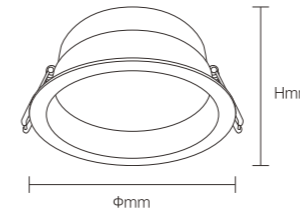

XZSP02

Frame Color