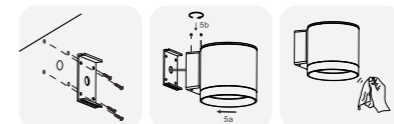

INSTALLATION DIAGRAM