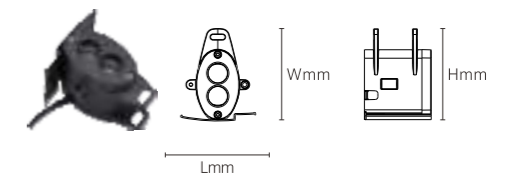

Model No.	W	V	lm	LxHxØ [mm] LxWxH [mm] ØxH [mm]	Material	Notes
OS76009	18W	DC24V	780lm	Φ190x220mm	Stainless steel	/

OUTDOOR SPOT LIGHT

Circular Pattern

FZSA01

Model No.	W	V	lm	LxHxØ [mm] LxWxH [mm] ØxH [mm]	Material	Notes
OS75100	2W	DC24V	160lm	80x72x98mm	Aluminum	Fixed installation /
OS75101	4W	DC24V	320lm	80x72x98mm	Aluminum	Fixed installation /
OS75102	6W	DC24V	480lm	80x72x98mm	Aluminum	Fixed installation /