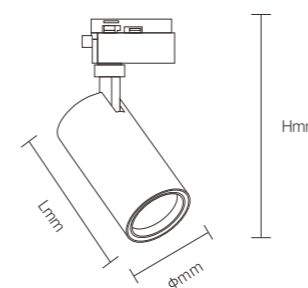

W TSA01

Body Color