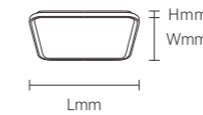

LED CEILING LIGHT

SZSP17

Body Color

Model No.	W	V	lm	LxHxΦ [mm] LxWxH [mm] ΦxH [mm]			

OS18057	36W	AC220-240V	2880lm	Φ500x80mm	Steel+PMMA+PS	Surface	6

LED CEILING LIGHT

SZSP06

Body Color

Model No.	W	V	lm	LxHxΦ [mm] LxWxH [mm] ΦxH [mm]			

OS18059	48W	AC220-240V	3100lm	Φ510x80mm	Steel+PMMA+PS	Surface mounted	4

SZSP06

Body Color

Model No.	W	V	lm	LxHxΦ [mm] LxWxH [mm] ΦxH [mm]			

OS18058	48W	AC220-240V	2900lm	505x505x80mm	Steel+PMMA+PS	Surface mounted	4

INSTALLATION DIAGRAM