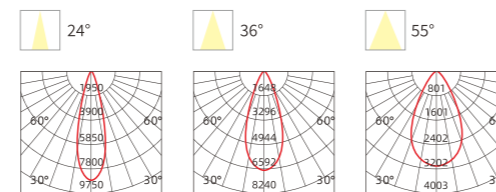

Waterproof
Materials of Housing: **Aluminum**
Materials of Optics: **PC**

Model No.	W	V	lm	LxHxØ [mm] LxWxH [mm] ØxH [mm]			
OS12164	10W	AC220-240V	800lm	100x100x96mm	Aluminum + PC	Surface	18
OS12165	24W	AC220-240V	1920lm	130x130x121mm	Aluminum + PC	Surface	12
OS12166	30W	AC220-240V	2400lm	150x150x136mm	Aluminum + PC	Surface	12
OS12167	40W	AC220-240V	3200lm	170x170x156mm	Aluminum + PC	Surface	8