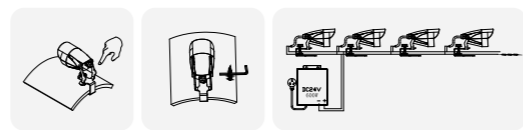

INSTALLATION DIAGRAM