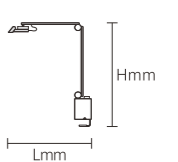

LED TABLE LIGHT

RSP01

Model No.	DIMMABLE	W	V	lm	LxHx∅ [mm] LxWxH [mm] ∅xH [mm]	Material	Notes

OS40057   Long-press for stepless dim   15W   AC220-240V   850lm   544x180x495mm   Iron+PMMA+PS   /

RSP02

Model No.	DIMMABLE	W	V	lm	LxHx∅ [mm] LxWxH [mm] ∅xH [mm]	Material	Notes

OS40058   Sliding stepless dim   12W   AC220-240V   800lm   528x190x463mm   ABS+Iron+Aluminum   /

LED TABLE LIGHT

RSP03

Model No.	DIMMABLE	W	V	lm	LxHx∅ [mm] LxWxH [mm] ∅xH [mm]	Material	Notes

OS40059   Long-press for stepless dim
short-press for three-level dim   10W   AC220-240V   400lm   425x136x425mm   ABS   /

RSP04

Model No.	DIMMABLE	W	V	lm	LxHx∅ [mm] LxWxH [mm] ∅xH [mm]	Material	Notes

OS40060   Long-press for stepless dim   18W   AC220-240V   850lm   330x800x590mm   ABS+Aluminum   /