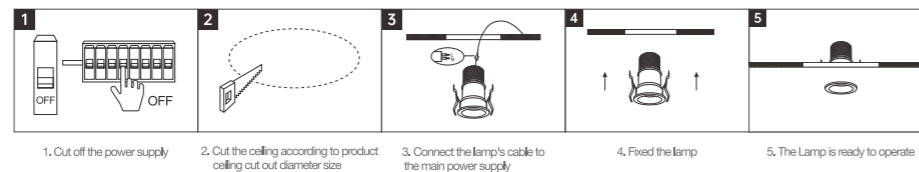

INSTALLATION DIAGRAM