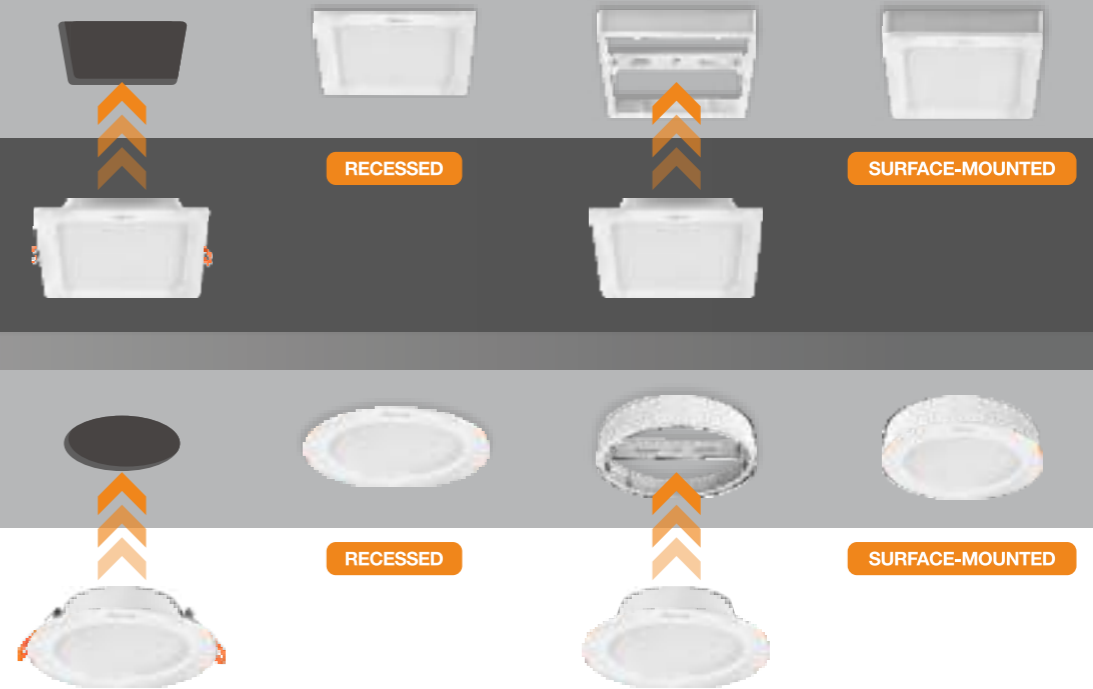

LED DOWNLIGHT

2 in 1 Downlight

Product Features

- One lamp can be used in multiple ways.
- Matched with a surface-mounted frame to achieve both embedded and surface mounted installations.
- High luminous efficiency and a high color rendering index, providing good lighting effects while being energy-efficient.
- Three-color switching models are available to create various lighting atmospheres.

Application

- Real estate
- Homes
- Villas,
- Shopping malls
- Supermarkets
- Stores
- Offices