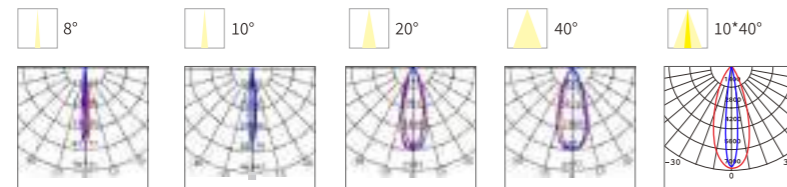

Model No.	W	V	lm	LxHxØ [mm] LxWxH [mm] ØxH [mm]	Material	Installation

OS71007	96W	DC24V/AC220-240V	7680lm	1000x142x99mm	Aluminum	Fixed installation /