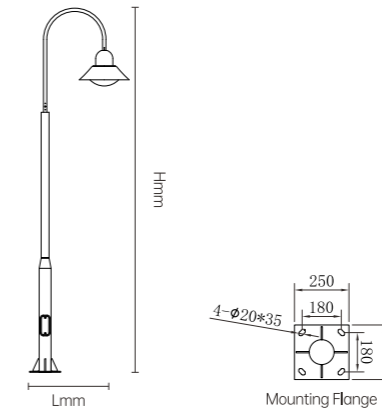

GARDEN LIGHT

LXSA05

Model No.	W	V	lm	LxHxØ [mm] LxWxH [mm] ØxH [mm]	Material	Installation
OS78005	50W	AC220-240V	2400lm	Φ600x3500mm	Galvanized steel Aluminum	Fixed installation /