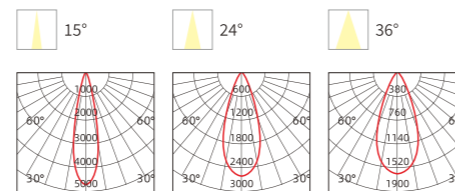

Materials of Housing: Aluminum
Materials of Optics: PC

Model No.	W	V	lm		LxHxØ [mm] LxWxH [mm] ØxH [mm]			

OS19007   20W   AC170-277V   800lm   280x30mm   284x37x53mm   Aluminum   Recessed   24