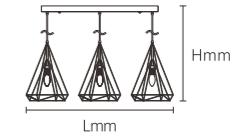

LED PENDANT LIGHT

SBSI01

Model No.	LAMP HOLDER	V	LxHxΦ [mm] LxWxH [mm] ΦxH [mm]			
OS40095	E27	AC220-240V	Φ335x1200mm	Iron + fabric lampshade	Fixed type	/

INSTALLATION DIAGRAM

SBSI01

Model No.	LAMP HOLDER	V	LxHxΦ [mm] LxWxH [mm] ΦxH [mm]			
OS40096	E27	AC220-240V	Φ450x1200mm	Iron + fabric lampshade	Fixed type	/

INSTALLATION DIAGRAM

LED PENDANT LIGHT

SBSI01

Model No.	LAMP HOLDER	V	LxHxΦ [mm] LxWxH [mm] ΦxH [mm]			
OS40092	E27	AC220-240V	1000x280x1200mm	Iron + fabric lampshade	Fixed type	/

INSTALLATION DIAGRAM