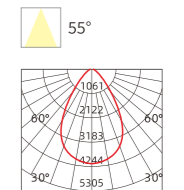

Model No.	W	V	PF	lm	Beam Angle (mm)	LxHxØ [mm] LxWxH [mm] ØxH [mm]	Material	Mounting	Depth
OS12125	9W	AC220-240V	≥0.5	1080lm	55°	φ83x55mm	Aluminum + PMMA	Recessed	36
OS12126	15W	AC220-240V	≥0.5	1800lm	55°	φ105x65mm	Aluminum + PMMA	Recessed	36
OS12127	24W	AC220-240V	≥0.5	2880lm	55°	φ133x80mm	Aluminum + PMMA	Recessed	24
OS12128	35W	AC220-240V	≥0.9	4200lm	55°	φ150x90mm	Aluminum + PMMA	Recessed	12
OS12129	50W	AC220-240V	≥0.9	6000lm	55°	φ216x110mm	Aluminum + PMMA	Recessed	8