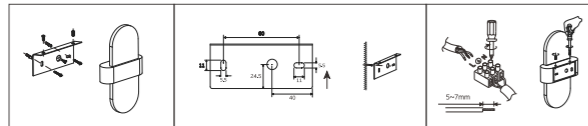

INSTALLATION DIAGRAM