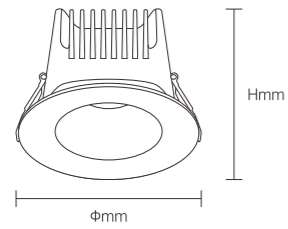

LED SPOTLIGHT