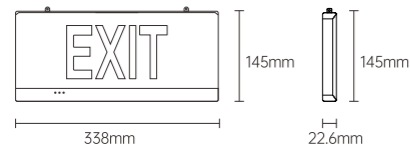

GHSI01

Green light wave length 520-53nm

Model No.: OS23003
Power: 1W
Battery: Ni-Cd 1.2V;
Input voltage: AC220V-240V/50Hz ;
Charging time: 24 hours,
Emergency time: 120mins;
Material: ABS+Glass;
Installation: wall mounted;
Emergency surface brightness: 50 -300cd/m²;
Working mode: Maintained;
Control type: Non-centralized control.
PCS/CTN: 20