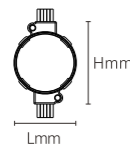

POINT LIGHT

YTSP01

Model No.	W	V	lm	LxHxØ [mm] LxWxH [mm] ØxH [mm]			
OS74001	0.72W	DC12V	21lm	Φ 30mm	ABS+Polycarbonate	Fixed installation	1

Model No.	W	V	lm	LxHxØ [mm] LxWxH [mm] ØxH [mm]			
OS74002	1.44W	DC24V	42lm	Φ 40mm	ABS+Polycarbonate	Fixed installation	1

Model No.	W	V	lm	LxHxØ [mm] LxWxH [mm] ØxH [mm]			
OS74003	1.44W	DC24V	42lm	Φ 40mm	ABS+Polycarbonate	Fixed installation	1

INSTALLATION DIAGRAM

POINT LIGHT

YTSP02

Model No.	W	V	lm	LxHxØ [mm] LxWxH [mm] ØxH [mm]			
OS75004	0.72W	DC24V	21lm	30x35mm	ABS+Polycarbonate	Fixed installation	1

Model No.	W	V	lm	LxHxØ [mm] LxWxH [mm] ØxH [mm]			
OS75005	1.44W	DC24V	42lm	40x45mm	ABS+Polycarbonate	Fixed installation	1

Model No.	W	V	lm	LxHxØ [mm] LxWxH [mm] ØxH [mm]			
OS75006	1.44W	DC24V	42lm	50x55mm	ABS+Polycarbonate	Fixed installation	1

Model No.	W	V	lm	LxHxØ [mm] LxWxH [mm] ØxH [mm]			
OS75007	2.88W	DC24V	84lm	60x65mm	ABS+Polycarbonate	Fixed installation	1

INSTALLATION DIAGRAM