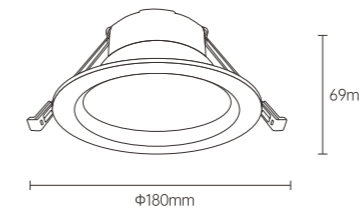

GHSI08

6500K

Model No.: OS23014
Cut off: $\phi 155\text{mm}$;
Main Power: 12W;
Emergency power: 3W;
Battery: Li-ion 3.7V;
Input voltage: AC220V/50Hz ;
Recharging time: 24 hours;
Emergency time: 120mins;
Material: Iron+ABS+PVC;
Emergency lumen: 55lm($\pm 5\%$);
Installation: Recessed mounted;
Working mode: Switch control main power & automatic emergency;
Control type: Non-centralized control.
PCS/CTN: 30