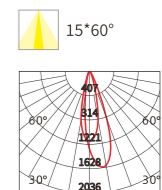

LED SPOTLIGHT

TSA11

LED SPOTLIGHT

TSA11

Frame Color

Materials of Housing: **Aluminum**
Materials of Optics: **PC**

Model No.	W	V	lm	φ [mm]	LxHxφ [mm] LxWxH [mm] φxH [mm]	Material	Mounting	Quantity
OS13122	8W	AC220-240V	400lm	φ56mm	φ65x59mm	Aluminum + PC	Recessed	30
OS13129	12W	AC220-240V	600lm	φ75mm	φ86x78mm	Aluminum + PC	Recessed	30
OS13136	20W	AC220-240V	1000lm	φ95mm	φ106x92mm	Aluminum + PC	Recessed	30

Product Features

With a modular design, different lighting effects can be achieved by replacing different lamp cups. Options include 15°*60°, 15°, 24°, 36°, and 55°. The Color Rendering Index (CRI) is ≥90. The lifespan is up to 30,000 hours, and there is no stroboscopic phenomenon.

Application

Real estate, households, villas, hotels, shopping malls, supermarkets, stores, offices, etc....

INSTALLATION DIAGRAM