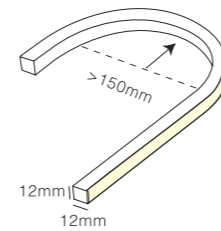

LV LED NEON

ZYSP03

Model No.	W	V	lm	LxHxØ [mm] LxWxH [mm] ØxH [mm]	Extruded Silicone	Fixed installation	10m/Roll
OS79007	6W	DC24V	180LM	12x12mm	Extruded Silicone	Fixed installation	10m/Roll
OS79008	8W	DC24V	240Lm	12x12mm	Extruded Silicone	Fixed installation	10m/Roll
OS79009	10W	DC24V	300LM	12x12mm	Extruded Silicone	Fixed installation	10m/Roll

Recommended Accessories

LV LED NEON

ZYSP04

Model No.	W	V	lm	LxHxØ [mm] LxWxH [mm] ØxH [mm]	Extruded Silicone	Fixed installation	10m/Roll
OS79010	6W	DC24V	150LM	12x20mm	Extruded Silicone	Fixed installation	10m/Roll
OS79011	8W	DC24V	200Lm	12x20mm	Extruded Silicone	Fixed installation	10m/Roll
OS79012	12W	DC24V	300LM	12x20mm	Extruded Silicone	Fixed installation	10m/Roll

Recommended Accessories

Please refer to the specification pages for the length of the cutting unit.

If customer want to bend this Neon Flex in different shape, aluminum mounting clips can be used at every bending point;

If the customer wants to use Neon Flex only in straight lines, an aluminium profile is recommended.