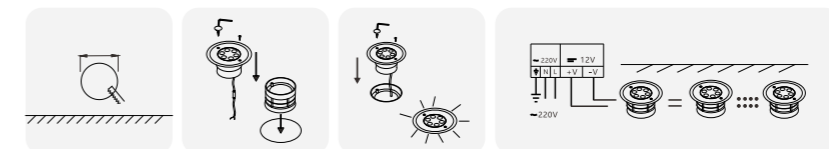

INSTALLATION DIAGRAM