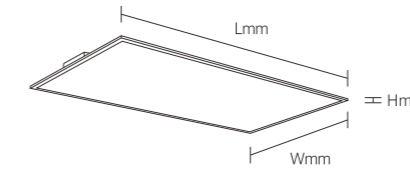

LED PANEL LIGHT

PGSA02

Body Color

Materials of Housing: **Aluminum**
Materials of Optics: **PMMA**

120°

Model No.	W	V	lm	Beam Angle [°]	LxHxØ [mm] LxWxH [mm] ØxH [mm]	Material	Installation	Qty
OS15007	36W	AC220-240V	3780lm	/	1200x300x10mm	Aluminum	surface	8
OS15008	36W	AC220-240V	3780lm	/	600x600x10mm	Aluminum	surface	8
OS15009	36W	AC220-240V	3420lm	/	900x300x10mm	Aluminum	surface	8
OS15010	24W	AC220-240V	2280lm	/	600x300x10mm	Aluminum	surface	8

INSTALLATION DIAGRAM

1. Out off the electricity
2. Align brackets with marked positions on ceiling and secure with expansion screws
3. Thread power cable through bracket hole, connect to driver
4. Fix the lamp body with screws and then turn on the power

LED PANEL LIGHT

PGSA03

Body Color

Materials of Housing: **Aluminum**
Materials of Optics: **PMMA**

110°

Model No.	W	V	lm	Beam Angle [°]	LxHxØ [mm] LxWxH [mm] ØxH [mm]	Material	Installation	Qty
OS15011-200lm/w	18W	AC220-240V	3600lm	/	595x595x35mm	Aluminum	Recessed	6
OS15012-180lm/w	18W	AC220-240V	3240lm	/	595x595x35mm	Aluminum	Recessed	6
OS15013-180lm/w	18W	AC220-240V	3240lm	/	1195x295x35mm	Aluminum	Recessed	6
OS15014-180lm/w	36W	AC220-240V	6480lm	/	1195x595x35mm	Aluminum	Recessed	4
OS15015-160lm/w	20W	AC220-240V	3200lm	/	595x595x35mm	Aluminum	Recessed	6
OS15016-160lm/w	20W	AC220-240V	3200lm	/	1195x295x35mm	Aluminum	Recessed	6
OS15017-160lm/w	36W	AC220-240V	5760lm	/	1195x595x35mm	Aluminum	Recessed	4

INSTALLATION DIAGRAM

1. Out off the electricity
2. Pass the panel light through the ceiling.
3. Removing the luminaire from a suspended ceiling grid.
4. Aligning the site of panel light and ceiling board and finish the installation.
5. LED panel installed.