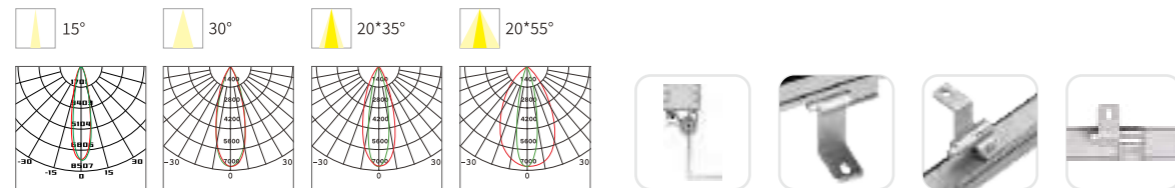

LINEAR WALL WASHER

LSSA01

DIMENSIONS(mm)

Model No.	W	V	lm	LxHxØ [mm] LxWxH [mm] ØxH [mm]	Material	Installation	Notes
OS71003	36W	DC24V	2880lm	1000x38x88mm	Aluminum	Fixed installation	/

COMPREHENSIVE DESIGN WITH DETAILED CONTROL