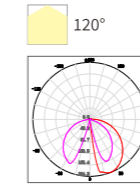

Model No.	W	V	lm	LxHxØ [mm] LxWxH [mm] ØxH [mm]	Material	Installation
OS78119	10W	AC220-240V	540lm	100x50x600mm	Aluminum	Fixed installation 1