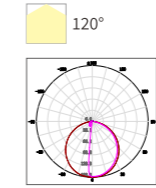

Model No.	W	V	lm	LxHxØ [mm] LxWxH [mm] ØxH [mm]	Material	Installation
OS78111	10W	AC220-240V	540lm	φ160x800mm	Aluminum	Fixed installation /