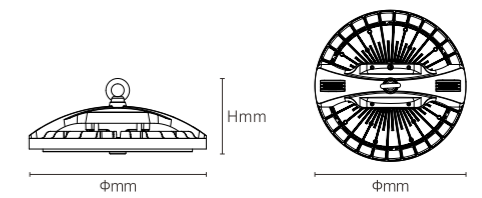

HIGHBAY

Unique Appearance Design

- Reliable & high efficacy highbay luminaires
- Available in 100W, 150W, 200W & 240W
- Luminous efficacy: 150lm/W
- Tough & heavy duty thanks to the die-casting aluminium housing
- Tempered glass cover, helps to ensure the stability of product performance
- Long-lasting and durable highbay luminaires for industrial use in large areas
- Range of accessories to fit different project needs

LED HIGHBAY

STSA02

6500K

Model No.	W	V	lm		LxHxØ [mm] LxWxH [mm] ØxH [mm]		
OS40167	100W	AC120-277V	15000lm	/	Φ240x168mm	Die-cast aluminum	Bracket/Chain/Hanging rod /
OS40168	150W	AC120-277V	22500lm	/	Φ290x170mm	Die-cast aluminum	Bracket/Chain/Hanging rod /
OS40169	200W	AC120-277V	30000lm	/	Φ330x176mm	Die-cast aluminum	Bracket/Chain/Hanging rod /
OS40170	240W	AC120-277V	36000lm	/	Φ330x176mm	Die-cast aluminum	Bracket/Chain/Hanging rod /

INSTALLATION DIAGRAM