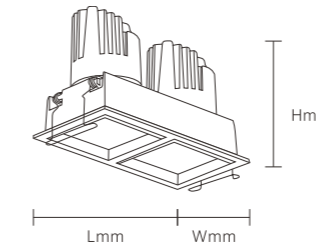

INSTALLATION DIAGRAM

LED SPOTLIGHT

TSA10

Frame Color

Materials of Housing: **Aluminum**
Materials of Optics: **PC**

Model No.	W	V	lm		LxHxØ [mm] LxWxH [mm] ØxH [mm]			
OS13066	2x8W	AC220-240V	1280lm	106x56mm	115x62x80mm	Aluminum	Recessed	20
OS13101	2x12W	AC220-240V	1920lm	151x76mm	159x85x93mm	Aluminum	Recessed	20