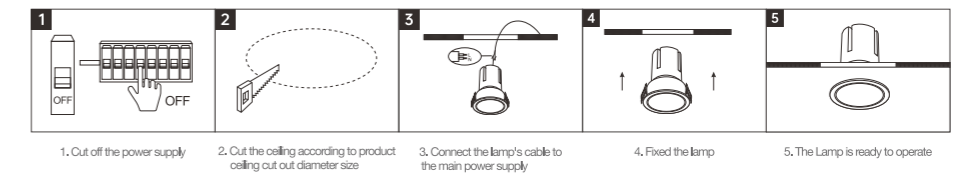

INSTALLATION DIAGRAM