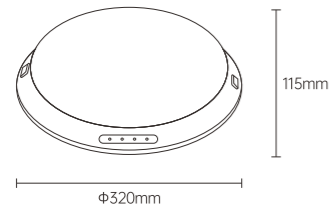

GHSI05

6500K

Model No.: OS23009
Main Power: 12W;
Battery: Ni-Cd 1.2V;
Input voltage: AC220V/50Hz ;
Recharging time: 24 hours;
Emergency time: 120mins;
Material: metal+ABS+PC;
Emergency lumen: 55lm(±5%);
Installation: ceiling mounted;
Working mode: Switch control main power & automatic emergency;
Control type: Non-centralized control.
PCS/CTN: 30