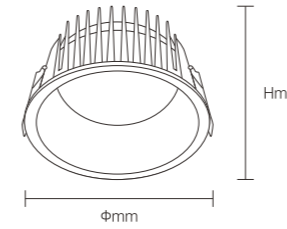

Materials of Housing: **Aluminum**
Materials of Optics: **PMMA**

Model No.	W	V	PF	lm	Beam Angle (mm)	LxHxØ [mm] LxWxH [mm] ØxH [mm]	Material	Mounting	Depth
OS12125	9W	AC220-240V	≥0.5	1080lm	55°	φ83x55mm	Aluminum + PMMA	Recessed	36
OS12126	15W	AC220-240V	≥0.5	1800lm	55°	φ105x65mm	Aluminum + PMMA	Recessed	36
OS12127	24W	AC220-240V	≥0.5	2880lm	55°	φ133x80mm	Aluminum + PMMA	Recessed	24
OS12128	35W	AC220-240V	≥0.9	4200lm	55°	φ150x90mm	Aluminum + PMMA	Recessed	12
OS12129	50W	AC220-240V	≥0.9	6000lm	55°	φ216x110mm	Aluminum + PMMA	Recessed	8