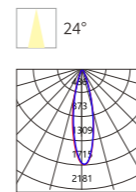

HTSA01 DOUBLE-ROW GRILLE

Body Color

BK

Model No.	W	V	lm	LxHxØ [mm] LxWxH [mm] ØxH [mm]			
OS21007	14W	DC24V	980lm	221x43x30mm	Aluminum alloy	Track	24

Materials of Housing: Aluminum
Materials of Optics: PC

HTSA01 FLOOD LIGHT

Body Color

BK

Model No.	W	V	lm	LxHxØ [mm] LxWxH [mm] ØxH [mm]			
OS21009	8W	DC24V	400lm	247x22x96mm	Aluminum alloy	Track	48

Materials of Housing: Aluminum
Materials of Optics: PMMA

HTSA01 SINGLE-ROW GRILLE

Body Color

BK

Model No.	W	V	lm	LxHxØ [mm] LxWxH [mm] ØxH [mm]			
OS21008	12W	DC24V	840lm	220x22x116mm	Aluminum alloy	Track	48

Materials of Housing: Aluminum
Materials of Optics: PC