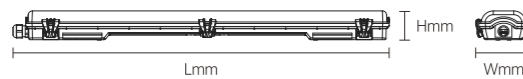

Model No.	W	V	LxHxØ [mm] LxWxH [mm] ØxH [mm]			
OS17004	MAX2*16W	AC220-240V	650x100x52mm	ABS/PC	Surface mounted	10
OS17005	MAX2*30W	AC220-240V	1250x100x52mm	ABS/PC	Surface mounted	15
OS17006	MAX2*40W	AC220-240V	1550x100x52mm	ABS/PC	Surface mounted	10