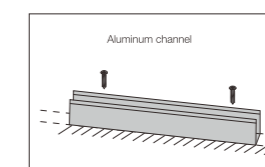

If the customer wants to use Neon Flex only in straight lines, an aluminium profile is recommended.