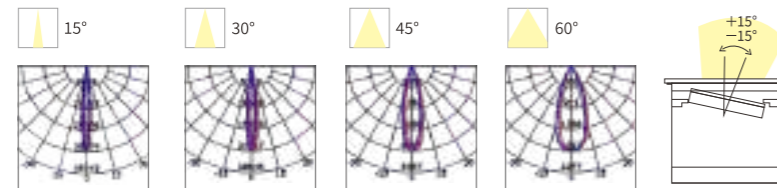

YHSA04

Model No.	W	V	lm	LxHxØ [mm] LxWxH [mm] ØxH [mm]	Nozzle hole	Material	Beam angle	Color
OS73015	12W	DC24V	480lm	φ200x153mm φ190mm	Aluminum	Stainless steel	/	/

Model No.	W	V	lm	LxHxØ [mm] LxWxH [mm] ØxH [mm]	Nozzle hole	Material	Beam angle	Color
OS73016	24W	DC24V	960lm	φ230x178mm φ220mm	Aluminum	Stainless steel	/	/