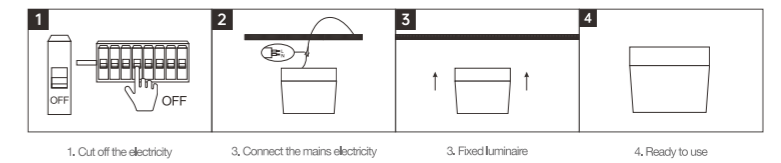

INSTALLATION DIAGRAM