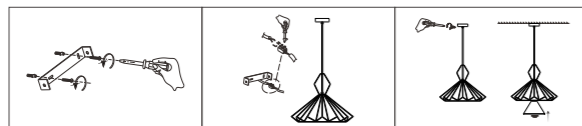

INSTALLATION DIAGRAM