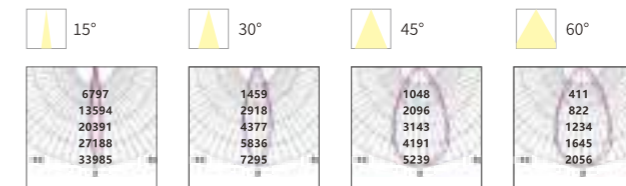

Model No.	W	V	lm	LxHxØ [mm] LxWxH [mm] ØxH [mm]	Material	Installation
OS75082	1760lm	22W	AC220-240V	121x190x207mm	Aluminum	Fixed installation

INSTALLATION DIAGRAM

Application Areas

- Facade
- Shop windows
- Sculptures
- Walls, fences, etc.