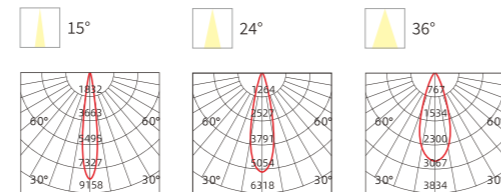

Model No.	W	V	lm	Beam Angle (°)	LxHxØ [mm] LxWxH [mm] ØxH [mm]	Material	Mounting	Life (h)
OS13036	7W	AC220-240V	455lm	15°	Φ65x92mm	Aluminum	Recessed	36
OS13037	12W	AC220-240V	840lm	24°	Φ76mm Φ85x98mm	Aluminum	Recessed	36
OS13038	18W	AC220-240V	1350lm	36°	Φ96mm Φ105x113mm	Aluminum	Recessed	24