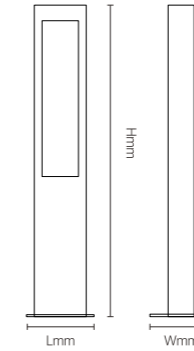

BOLLARD LIGHT