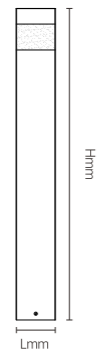

Model No.	W	V	lm	LxHxØ [mm] LxWxH [mm] ØxH [mm]	Material	Installation
OS78103	10W	AC220-240V	400lm	Φ100x1000mm	Aluminum	Fixed installation /

105°