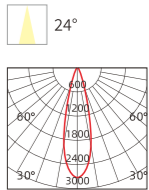

Materials of Housing: Aluminum
Materials of Optics: PC