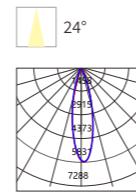

HTSA01 DOUBLE-ROW GRILLE

Body Color

BK

Model No.	W	V	lm	LxHxØ [mm] LxWxH [mm] ØxH [mm]			
OS21007	14W	DC24V	980lm	221x43x30mm	Aluminum alloy	Track	24

Materials of Housing: Aluminum
Materials of Optics: PC