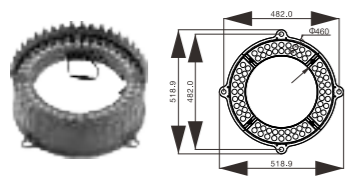

INSTALLATION DIAGRAM

Circular Pattern

Square Combination

OUTDOOR SPOT LIGHT

FZSA03

Model No.	W	V	lm	LxHxØ [mm] LxWxH [mm] ØxH [mm]	Material	Installation
OS75106	48W	AC220-240V	3360lm	Φ240x275x240mm	Aluminum	Fixed installation /