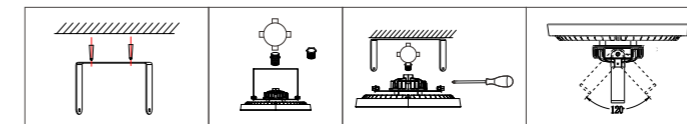

INSTALLATION DIAGRAM