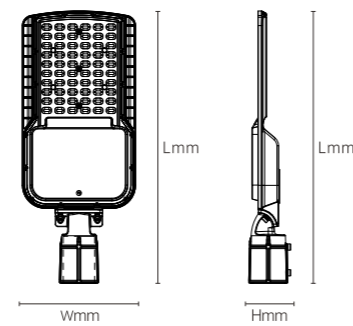

TYSA04

6500K