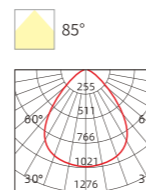

LED DOWNLIGHT

XZSP03

Frame Color

Materials of Housing: PA
Materials of Optics: PC

Model No.	W	V	lm	φ [mm]	LxHxØ [mm] LxWxH [mm] ØxH [mm]	Material	Installation	Quantity
OS12009	5W	AC220-240V	300lm	φ75mm	φ88x47mm	PA+PC	Recessed	60
OS12010	10W	AC220-240V	750lm	φ100mm	φ110x51mm	PA+PC	Recessed	50
OS12011	15W	AC220-240V	1125lm	φ125mm	φ136x55mm	PA+PC	Recessed	40

INSTALLATION DIAGRAM

LED DOWNLIGHT

XZSP09

Frame Color

Materials of Housing: PA
Materials of Optics: PC

Model No.	W	V	lm	φ [mm]	LxHxØ [mm] LxWxH [mm] ØxH [mm]	Material	Installation	Quantity
OS12180	5W	AC220-240V	300lm	φ75mm	φ88x47mm	PA+PC	Recessed	60
OS12181	8W	AC220-240V	600lm	φ100mm	φ110x51mm	PA+PC	Recessed	50
OS12182	12W	AC220-240V	900lm	φ125mm	φ136x55mm	PA+PC	Recessed	40

INSTALLATION DIAGRAM