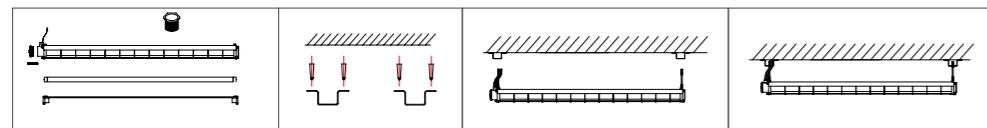

GLSA09

6500K

Model No.	LED EXPLOSION PROOF HOUSING	LxHxØ [mm] LxWxH [mm] ØxH [mm]	Die-cast aluminum	Wall / Ceiling
OS40241	T8 lamp holder	1270x214x85mm	Die-cast aluminum	Wall / Ceiling /

INSTALLATION DIAGRAM