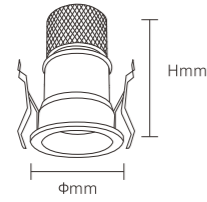

Materials of Housing: **Aluminum**
Materials of Optics: **PC**

Model No.	W	V	lm	Beam Angle (°)	LxHxØ [mm] LxWxH [mm] ØxH [mm]	Material	Mounting	Quantity
OS13192	8W	AC220-240V	560lm	Φ45mm	Φ50x80mm	Aluminum	Recessed	75
OS13193	10W	AC220-240V	700lm	Φ45mm	Φ50x95mm	Aluminum	Recessed	50
OS13194	12W	AC220-240V	840lm	Φ45mm	Φ50x110mm	Aluminum	Recessed	50