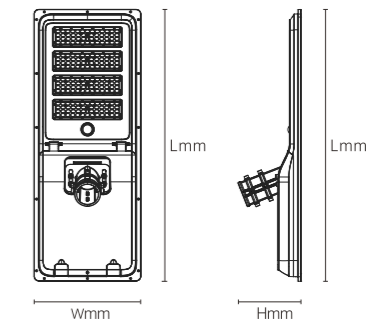

LED SOLAR STREETLIGHT

Model No.	W	V	lm	LxHxØ [mm] LxWxH [mm] ØxH [mm]	Material	Mounting	Notes
OS40142	40W	DC18V	3600lm	785x450x102mm	Die-cast aluminum	Hanging mounting	/
OS40143	55W	DC18V	5400lm	825x450x102mm	Die-cast aluminum	Hanging mounting	/
OS40144	70W	DC18V	6800lm	1015x450x102mm	Die-cast aluminum	Hanging mounting	/
OS40145	85W	DC18V	8000lm	1195x450x102mm	Die-cast aluminum	Hanging mounting	/
OS40146	100W	DC18V	9600lm	1380x450x102mm	Die-cast aluminum	Hanging mounting	/

140x70°

INSTALLATION DIAGRAM

LED SOLAR STREETLIGHT

Model No.	W	V	lm	LxHxØ [mm] LxWxH [mm] ØxH [mm]	Material	Mounting	Notes
OS40146	60W	DC18V	9000lm	697x361x209mm	Die-cast aluminum	Hanging mounting	/
OS40147	80W	DC18V	12000lm	846x361x209mm	Die-cast aluminum	Hanging mounting	/
OS40148	100W	DC18V	15000lm	1096x361x209mm	Die-cast aluminum	Hanging mounting	/

140x70°

INSTALLATION DIAGRAM