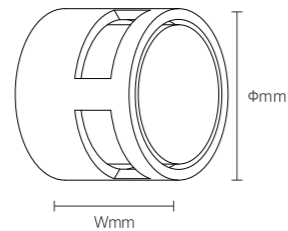

OUTDOOR WALL LIGHT

ZRSA10

Model No.	W	V	lm	LxHxØ [mm] LxWxH [mm] ØxH [mm]	Material	Installation

OS77015   12W   AC220-240V   960lm   φ124x97mm   Aluminum   Fixed installation   /

120°

ZRSA11

Model No.	W	V	lm	LxHxØ [mm] LxWxH [mm] ØxH [mm]	Material	Installation

OS77016   12W   AC220-240V   960lm   φ124x100mm   Aluminum   Fixed installation   /

120°

OUTDOOR WALL LIGHT

ZRSA12

Model No.	W	V	lm	LxHxØ [mm] LxWxH [mm] ØxH [mm]	Material	Installation

OS77017   12W   AC220-240V   960lm   110x380x110mm   Aluminum   Fixed installation   /

120°

ZRSA13

Model No.	W	V	lm	LxHxØ [mm] LxWxH [mm] ØxH [mm]	Material	Installation

OS77018   12W   AC220-240V   960lm   75x180x80mm   Aluminum   Fixed installation   /

120°