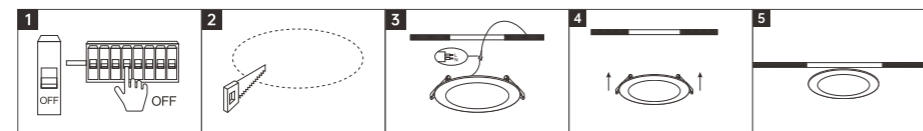

INSTALLATION DIAGRAM

1. Cut off the electricity 2. Cut the ceiling size 3. Connect the mains electricity 4. Fixed luminaire 5. Ready to use