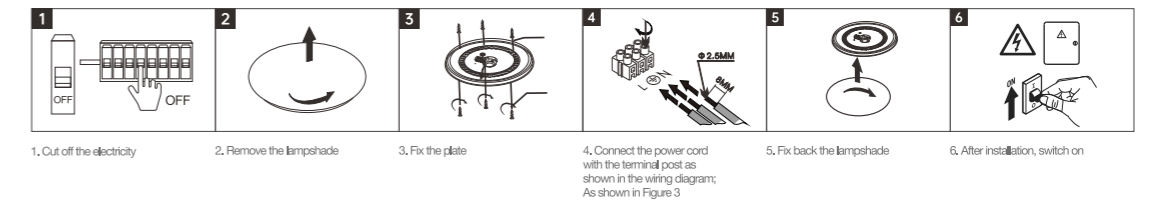

INSTALLATION DIAGRAM