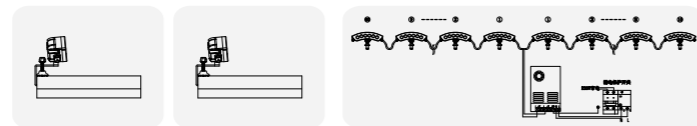

INSTALLATION DIAGRAM