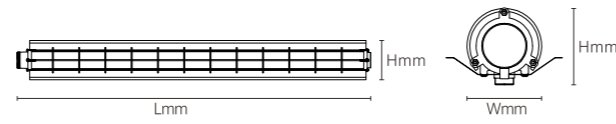

Model No.	LED EXPLOSION PROOF HOUSING	LxHxØ [mm] LxWxH [mm] ØxH [mm]	Die-cast aluminum	Wall / Ceiling
OS40240	T8 lamp holder	1270x140x95mm	Die-cast aluminum	Wall / Ceiling /

GLSA09