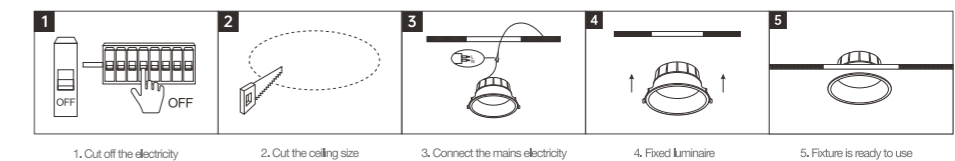

INSTALLATION DIAGRAM