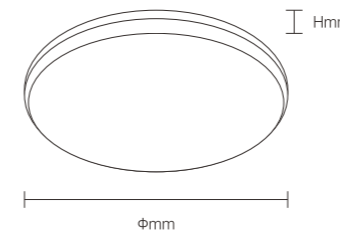

Model No.	W	V	lm	LxHx∅ [mm] LxWxH [mm] ∅xH [mm]			
OS18018	18W	AC220-240V	1620lm	Φ300x65mm	PC	Surface	10