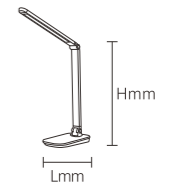

LED TABLE LIGHT

RSP03