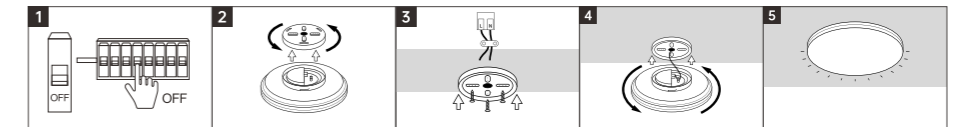

INSTALLATION DIAGRAM

1. Cut off the electricity
2. Open the cover
3. Connect cable and fix the installation tray
4. Fix the cover
5. Installation complete