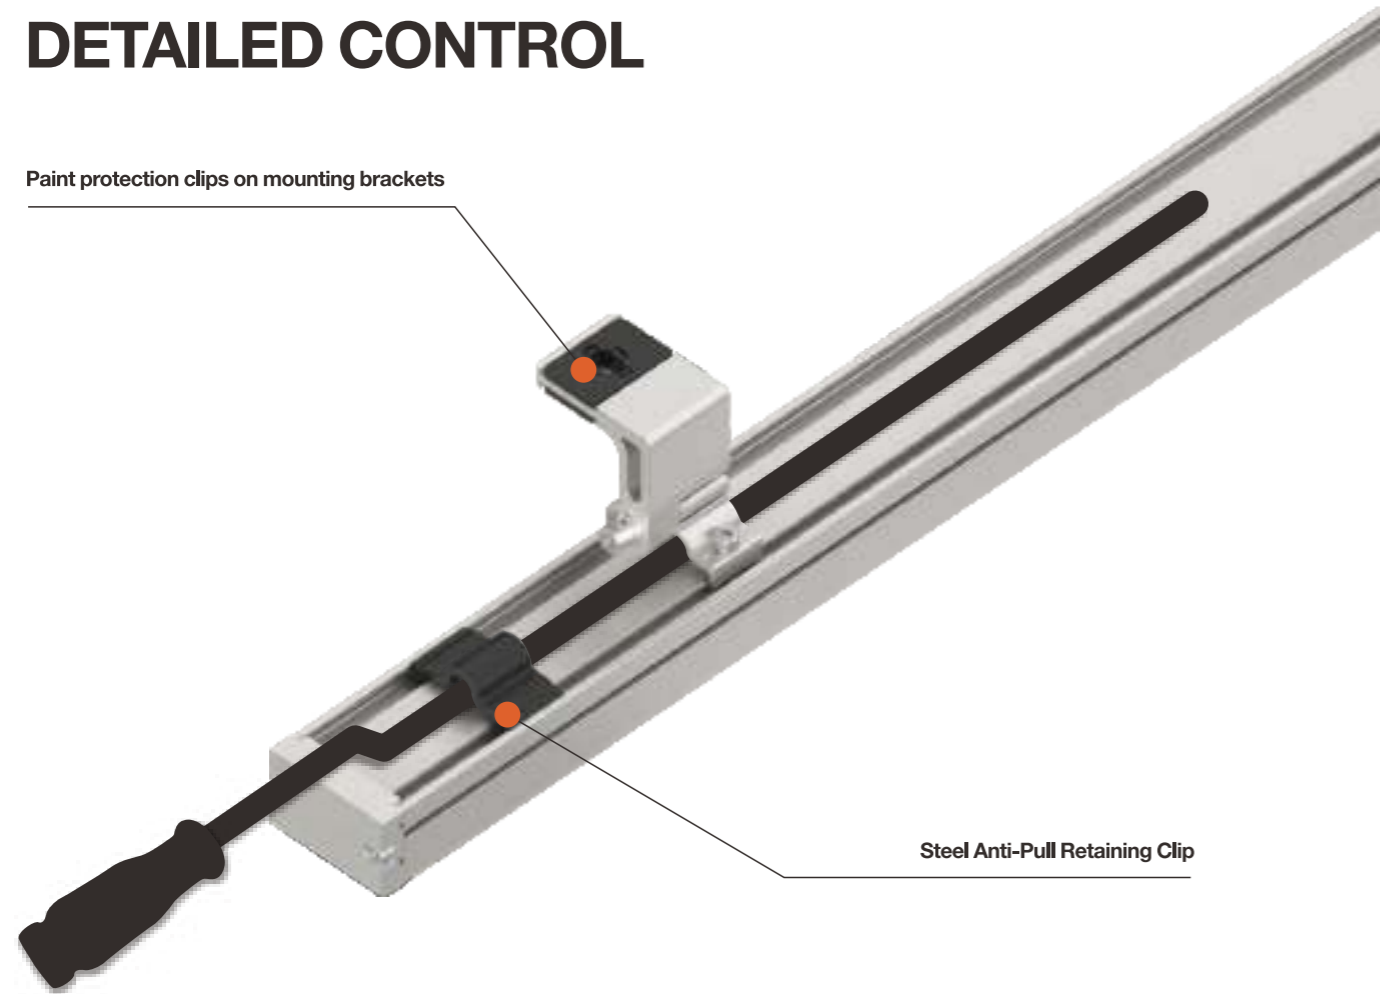

Paint protection clips on mounting brackets

Steel Anti-Pull Retaining Clip

CONSTANT POWER DESIGN

Stable Light Output

The Brightness of any Channel can be Adjusted, and Switching Channels Does not Affect the Lighting Effect