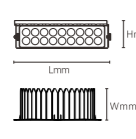

MODEL NO.	W	V	lm	LxHxØ [mm] LxWxH [mm] ØxH [mm]	Material	Installation
OS75104	24W	DC24V	1920lm	267x187x81mm	Aluminum	Fixed installation /
OS75105	36W	DC24V	2880lm	267x187x81mm	Aluminum	Fixed installation /