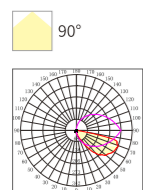

Model No.	W	V	lm	LxHxØ [mm] LxWxH [mm] ØxH [mm]	Material	Installation

OS77027   8W   AC220-240V   450lm   220x31mm   Aluminum   Fixed installation   /