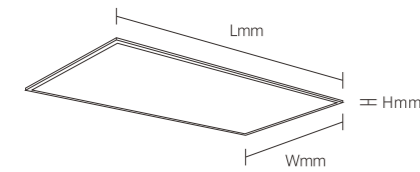

Body Color

120°