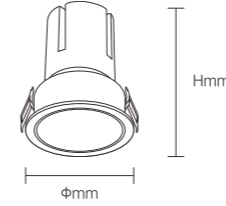

INSTALLATION DIAGRAM

LED SPOTLIGHT

TSA05

Frame Color

Materials of Housing: **Aluminum**
Materials of Optics: **PC**

Model No.	W	V	lm	Beam Angle (mm)	LxHxØ [mm] LxWxH [mm] ØxH [mm]	Material	Mounting	Quantity
OS13033	9W	AC220-240V	630lm	Φ55mm	Φ62x80mm	Aluminum	Recessed	50
OS13034	12W	AC220-240V	840lm	Φ65mm	Φ72x90mm	Aluminum	Recessed	50
OS13035	18W	AC220-240V	1260lm	Φ75mm	Φ82x100mm	Aluminum	Recessed	30