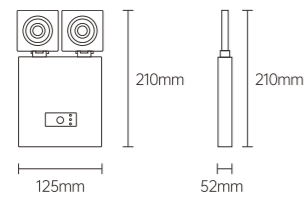

GHSP03

6500K

Model No.: OS23006
Light source: LED/6V/2*3W/φ11;
Battery: LiFePO4 18650/4*1500mAh;
Input voltage: AC220V-240V/50Hz ;
Charge time: 15 hours;
Emergency time: 180mins;
Material: Plastic lamp holder;
Emergency luminous flux: 400lm(±5%);
Wall-mounted;
includes an international two-pin plug;
Working method: nonSustainability;
Control method: Non-centralized control.
PCS/CTN: 10