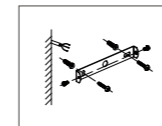

INSTALLATION DIAGRAM