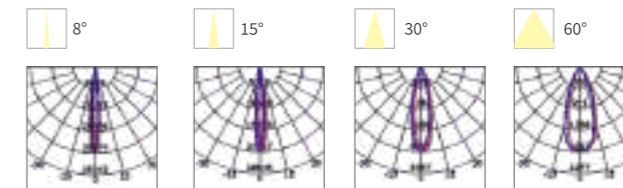

Model No.	W	V	lm	LxHxØ [mm] LxWxH [mm] ØxH [mm]	Material	Installation	Icons
OS75019	48W	DC24V/AC220-240V	3840lm	Φ220x150mm	Aluminum	Fixed installation /	
OS75020	60W	DC24V/AC220-240V	4800lm	Φ220x150mm	Aluminum	Fixed installation /	