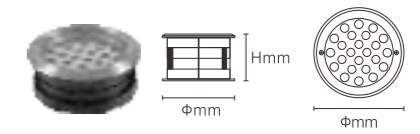

Model No.	W	V	lm	LxHxØ [mm] LxWxH [mm] ØxH [mm]	Nozzle hole			

OS73007	15W	DC24V	600lm	Φ160x90mm Φ143mm	Aluminum+Stainless steel	/	/	/

OS73008	18W	DC24V	720lm	Φ160x90mm Φ143mm	Aluminum+Stainless steel	/	/	/

Model No.	W	V	lm	LxHxØ [mm] LxWxH [mm] ØxH [mm]	Nozzle hole			

OS73009	24W	DC24V	960lm	Φ180x90mm Φ165mm	Aluminum+Stainless steel	/	/	/