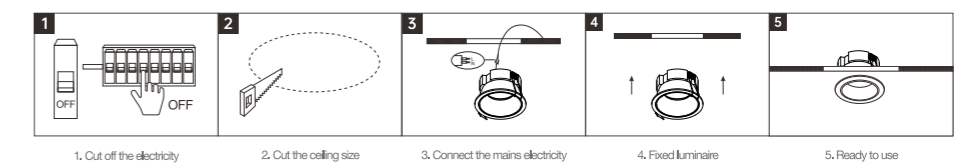

INSTALLATION DIAGRAM