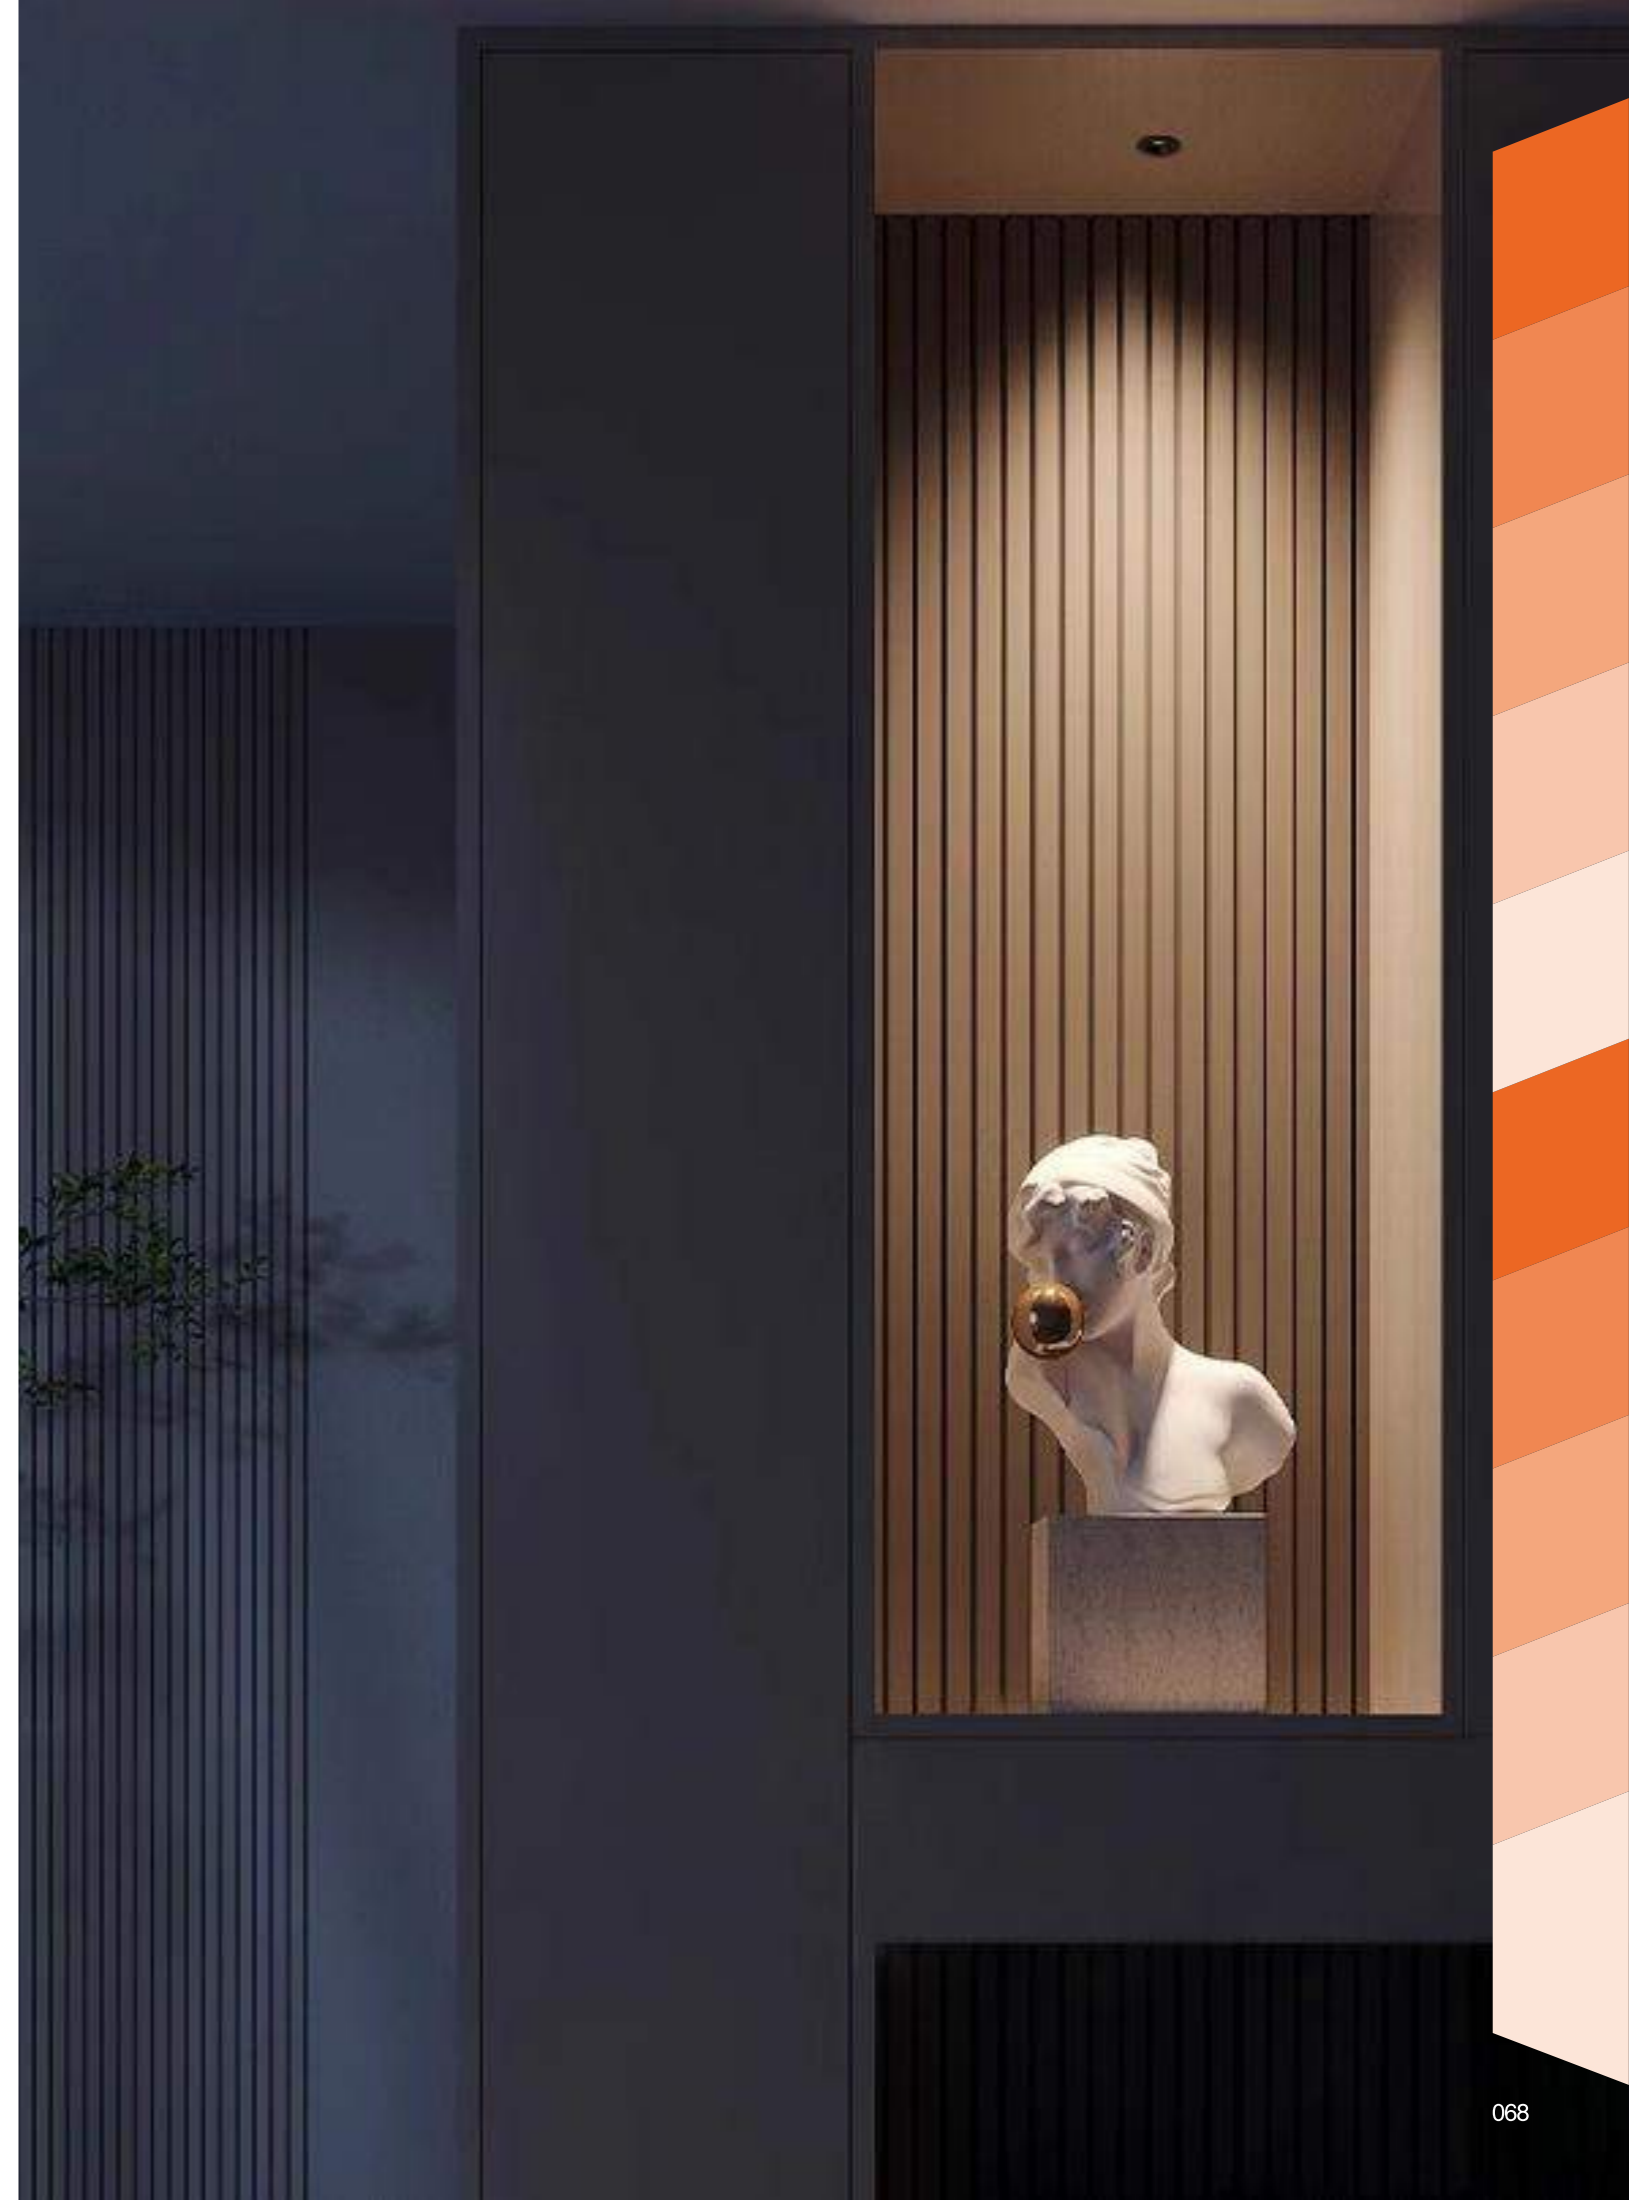

LED SPOTLIGHT

TSA01

Frame Color

Materials of Housing: **Aluminum**
Materials of Optics: **PMMA**

Model No.	W	V	lm					
	[W]	[V]	[lm]	[°]	LxHxØ [mm] LxWxH [mm] Ø xH [mm]			
OS13007	7W	AC220-240V	560lm	Φ75mm	Φ85x65mm	PC + Aluminum	Recessed	48
OS13008	9W	AC220-240V	720lm	Φ75mm	Φ85x65mm	PC + Aluminum	Recessed	48
OS13009	12W	AC220-240V	960lm	Φ75mm	Φ85x65mm	PC + Aluminum	Recessed	48
OS13010	12W	AC220-240V	960lm	Φ90mm	Φ100x65mm	PC + Aluminum	Recessed	48
OS13011	15W	AC220-240V	1200lm	Φ95mm	Φ105x85mm	PC + Aluminum	Recessed	36
OS13012	18W	AC220-240V	1440lm	Φ95mm	Φ105x85mm	PC + Aluminum	Recessed	36

INSTALLATION DIAGRAM