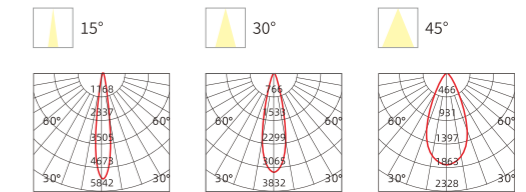

LED SPOTLIGHT

TSA16

Frame Color

Materials of Housing: **Aluminum**
Materials of Optics: **Preflector up**

Model No.	W	V	lm	LxHxØ [mm] LxWxH [mm] ØxH [mm]	Material	Mounting	Beam Angle
OS13205	2x7W	AC220-240V	980lm	105x55x80mm	Aluminum	Surface-mounted	12°
OS13206	2x12W	AC220-240V	1680lm	145x75x95mm	Aluminum	Surface-mounted	12°
OS13207	2x15W	AC220-240V	2100lm	186x95x110mm	Aluminum	Surface-mounted	12°

INSTALLATION DIAGRAM

LED SPOTLIGHT

TSA16

Frame Color

Materials of Housing: **Aluminum**
Materials of Optics: **Preflector up**

Model No.	W	V	lm	LxHxØ [mm] LxWxH [mm] ØxH [mm]	Material	Mounting	Beam Angle
OS13208	3x12W	AC220-240V	2520lm	215x75x95mm	Aluminum	Surface-mounted	8°
OS13209	3x15W	AC220-240V	3150lm	280x95x110mm	Aluminum	Surface-mounted	8°

INSTALLATION DIAGRAM