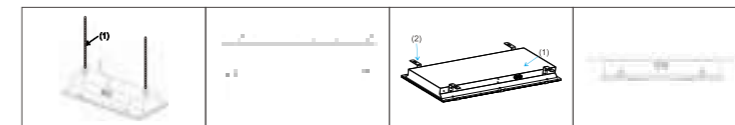

INSTALLATION DIAGRAM