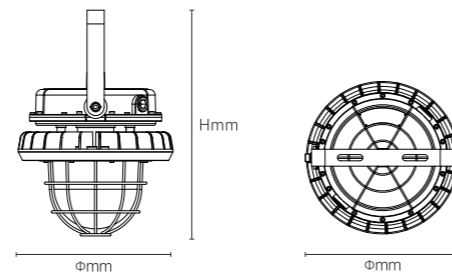

LED EXPLOSION PROOF LUMINAIRES

GLSA11

6500K

Model No.	W	V	lm	⌀ (mm)	LxHx⌀ [mm] LxWxH [mm] ⌀xH [mm]	Material	Mounting	Accessories
OS40244	60W-400W	AC200-250V	8400lm-56000lm(±5%)	/	Φ 270x129mm	Aluminum	Wall / Ceiling	/
OS40244	60W-400W	AC200-250V	8400lm-56000lm(±5%)	/	Φ 370x200mm	Aluminum	Wall / Ceiling	/
OS40244	60W-400W	AC200-250V	8400lm-56000lm(±5%)	/	Φ 480x241mm	Aluminum	Wall / Ceiling	/

INSTALLATION DIAGRAM

LED EXPLOSION PROOF LUMINAIRES

GLSA12

7000-8000K

Model No.	W	V	lm	⌀ (mm)	LxHx⌀ [mm] LxWxH [mm] ⌀xH [mm]	Material	Mounting	Accessories
OS40245	20W-60W	AC120-277V	2800lm-84000lm(±5%)	/	711x206.5x140.5mm	FRP	Wall / Ceiling	/
OS40245	20W-60W	AC120-277V	2800lm-84000lm(±5%)	/	1311x206.5x140.5mm	FRP	Wall / Ceiling	/

INSTALLATION DIAGRAM