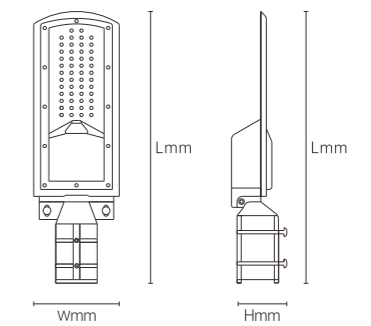

TYSA02

2700K 4000K 6500K