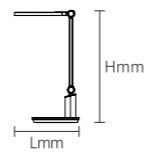

LED FLOOR LIGHT

BSI01

Model No.	DIMMABLE	W	V	lm	LxHxØ [mm] LxWxH [mm] ØxH [mm]	Material	Icons

OS40061	Remote control dim touch panel dim	24W	AC220-240V	1100lm	250X250X1748mm	ABS+Iron+Aluminum	/

RSP06

Model No.	DIMMABLE	W	V	lm	LxHxØ [mm] LxWxH [mm] ØxH [mm]	Material	Icons

OS40062	Stepless dim	18W	AC220-240V	650lm	205x283x483mm	ABS + glass + AL alloy	/