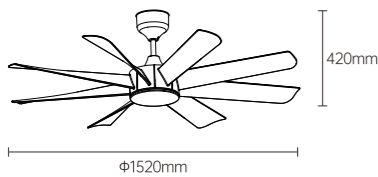

Body Color

BLADE MAIN