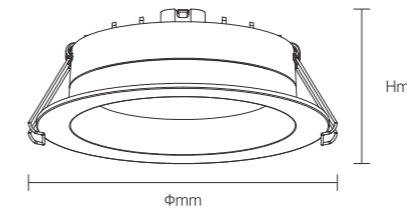

LED DOWNLIGHT

XZSA17

Frame Color

WH