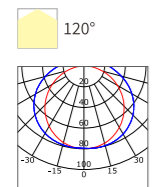

120°

LINEAR LIGHT

JSSA02

DIMENSIONS(mm)

Model No.	W	V	lm	LxHxØ [mm] LxWxH [mm] ØxH [mm]	Material	Installation
OS72002	12W	DC24V	260lm	1000x48x23mm	Aluminum+PMMA	Fixed installation /

INSTALLATION DIAGRAM

LINEAR LIGHT