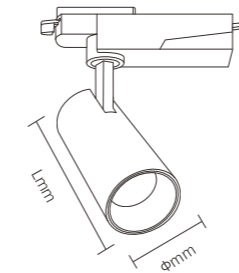

Materials of Housing: **Aluminum**
Materials of Optics: **PC**

Model No.	POLE	W	V	lm	LxHxØ [mm] LxWxH [mm] ØxH [mm]			
OS14031/OS14025	3/2	12W	AC220-240V	960lm	Φ51xL120mm	Aluminum	Track	36
OS14032/OS14026	3/2	15W	AC220-240V	1200lm	Φ51xL145mm	Aluminum	Track	36
OS14033/OS14027	3/2	25W	AC220-240V	2000lm	Φ61xL150mm	Aluminum	Track	24
OS14034/OS14028	3/2	30W	AC220-240V	2400lm	Φ71xL170mm	Aluminum	Track	24
OS14035/OS14029	3/2	35W	AC220-240V	2800lm	Φ80xL180mm	Aluminum	Track	12
OS14036/OS14030	3/2	40W	AC220-240V	3200lm	Φ92xL180mm	Aluminum	Track	12