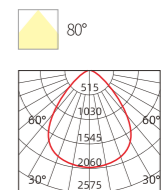

Materials of Housing: **Aluminum**
Materials of Optics: **PC**

Model No.	W	V	PF	lm	Φ [mm]	LxHxΦ [mm] LxWxH [mm] ΦxH [mm]	Material	Beam Angle	Depth [mm]
OS12198	20W	AC170-277V	0.5	2400lm	Φ125mm	Φ150x46mm	Aluminum + PC	Recessed	27
OS12199	25W	AC170-277V	0.9	3000lm	Φ150mm	Φ175x51mm	Aluminum + PC	Recessed	16
OS12200	30W	AC170-277V	0.9	3600lm	Φ180mm	Φ200x56mm	Aluminum + PC	Recessed	12
OS12201	40W	AC170-277V	0.9	4800lm	Φ200mm	Φ245x62mm	Aluminum + PC	Recessed	6