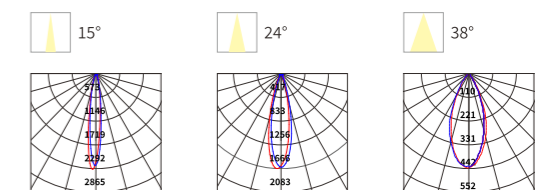

Body Color

Model No.	W	V	lm	LxHxØ [mm] LxWxH [mm] ØxH [mm]			

OS21013	5W	DC24V	350lm	Φ75x68mm	Aluminum alloy	Track	36