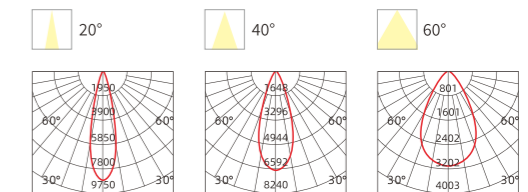

Materials of Housing: **Aluminum**
Materials of Optics: **PC**

Model No.	W	V	PF	lm	LxHxΦ [mm] LxWxH [mm] ΦxH [mm]			
OS12150	10W	AC220-240V	≥0.5	800lm	Φ72x75mm	Aluminum + PC	Surface	36
OS12151	15W	AC220-240V	≥0.5	1200lm	Φ90x90mm	Aluminum + PC	Surface	36
OS12152	25W	AC220-240V	≥0.9	2000lm	Φ130x110mm	Aluminum + PC	Surface	18
OS12153	30W	AC220-240V	≥0.9	2400lm	Φ110x130mm	Aluminum + PC	Surface	12
OS12154	40W	AC220-240V	≥0.9	3200lm	Φ170x170mm	Aluminum + PC	Surface	8
OS12155	50W	AC220-240V	≥0.9	4000lm	Φ195x195mm	Aluminum + PC	Surface	6