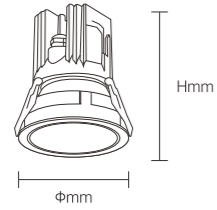

Waterproof
Materials of Housing: Aluminum
Materials of Optics: PC

Model No.	W	V	lm	Beam Angle (°)	LxHxØ [mm] LxWxH [mm] ØxH [mm]	Material	Mounting	Life (h)
OS13036	7W	AC220-240V	455lm	15°	Φ65x92mm	Aluminum	Recessed	36
OS13037	12W	AC220-240V	840lm	24°	Φ76mm Φ85x98mm	Aluminum	Recessed	36
OS13038	18W	AC220-240V	1350lm	36°	Φ96mm Φ105x113mm	Aluminum	Recessed	24