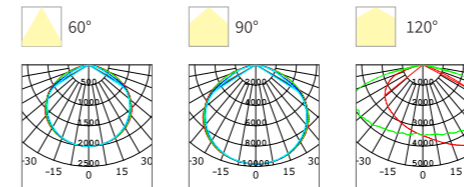

INSTALLATION DIAGRAM

LED FOOD LUMINAIRS

GLSA15

6500K

Model No.	W	V	lm	mm	LxHxØ [mm] LxWxH [mm] ØxH [mm]	Material	Mounting
OS40248	100W/150W	AC220-240V	16500lm-24750lm(±5%)	381x315x75mm	Aluminum	Wall / Ceiling	