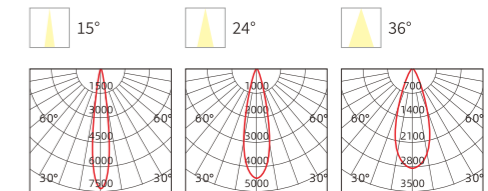

Materials of Housing: Aluminum
Materials of Optics: PC

Model No.	W	V	lm		LxHxØ [mm] LxWxH [mm] ØxH [mm]			

OS19009   20W   AC170-277V   1100lm   287x36x64mm   Aluminum   Surface   24