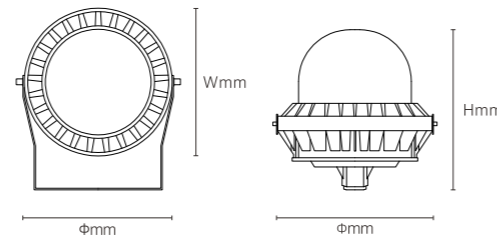

LED EXPLOSION PROOF LUMINAIRES

6500K

Model No.	W	V	lm	Beam Angle	LxHxØ [mm] LxWxH [mm] ØxH [mm]	Material	Installation	Accessories
OS40229	30W	AC120-AC277V	4500lm	/	Φ 222x210mm	Die-cast aluminum	Wall / Ceiling	/
OS40230	50W	AC120-AC277V	7500lm	/	Φ 222x210mm	Die-cast aluminum	Wall / Ceiling	/
OS40231	80W	AC120-AC277V	12000lm	/	Φ 222x210mm	Die-cast aluminum	Wall / Ceiling	/
OS40232	100W	AC120-AC277V	15000lm	/	Φ 290x230mm	Die-cast aluminum	Wall / Ceiling	/
OS40233	150W	AC120-AC277V	22500lm	/	Φ 290x230mm	Die-cast aluminum	Wall / Ceiling	/

120°

INSTALLATION DIAGRAM

LED EXPLOSION PROOF LUMINAIRES

6500K

Model No.	W	V	lm	Beam Angle	LxHxØ [mm] LxWxH [mm] ØxH [mm]	Material	Installation	Accessories
OS40237	30W	AC120-277V	>3600lm	/	220x130x110mm	Die-cast aluminum	Wall / Ceiling	/
OS40238	50W	AC120-277V	6000lm	/	250x155x130mm	Die-cast aluminum	Wall / Ceiling	/
OS40239	80W	AC120-277V	9600lm	/	285x180x145mm	Die-cast aluminum	Wall / Ceiling	/

120°

INSTALLATION DIAGRAM