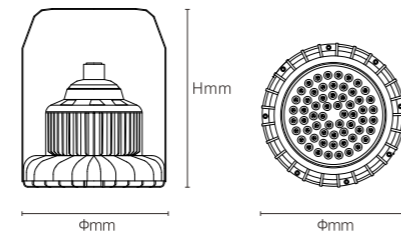

LED EXPLOSION PROOF LUMINAIRES

GLSA01

6500K

Model No.	W	V	lm	Beam Angle [mm]	LxHxØ [mm] LxWxH [mm] ØxH [mm]	Material	Mounting	Accessories
OS40203	50W	AC120V-277V	6000lm	/	Φ 215x224mm	Die-cast aluminum	Bracket / Ceiling	/
OS40204	100W	AC120V-277V	12000lm	/	Φ 260x220mm	Die-cast aluminum	Bracket / Ceiling	/
OS40205	150W	AC120V-277V	18000lm	/	Φ 330x251mm	Die-cast aluminum	Bracket / Ceiling	/