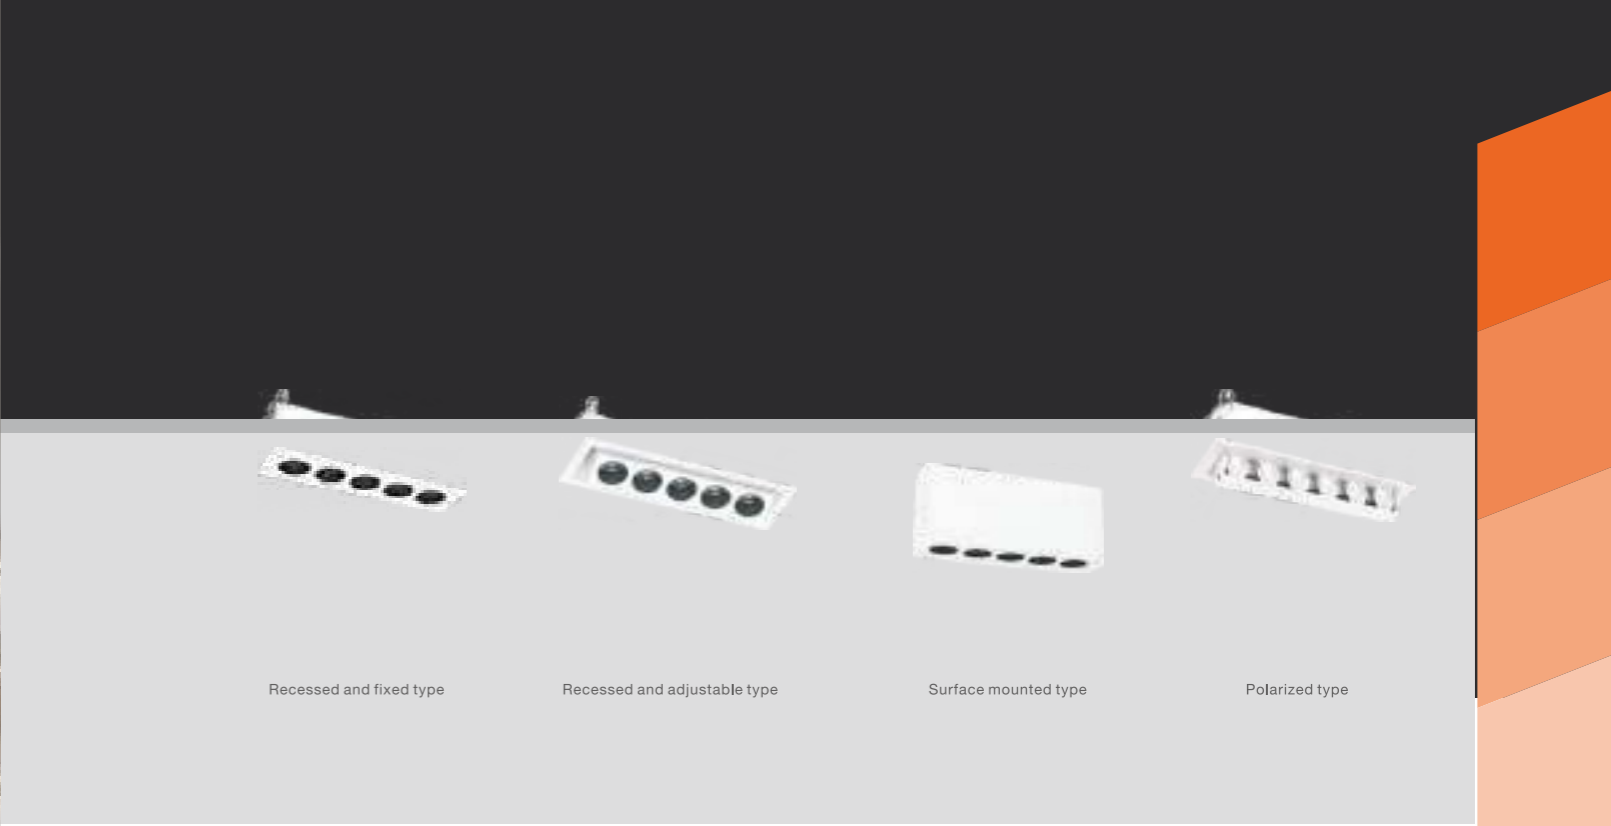

INSTALLATION DIAGRAM

Recessed and fixed type

Recessed and adjustable type

Surface mounted type

Polarized type

LINEAR GRILLE SPOTLIGHT

Product Features

The light source is deeply embedded and matched with a black grille, which prevents glare and is not dazzling. The Color Rendering index (CRI) is ≥ 90 , which can truly restore the original color of objects. Multiple optical options are available, including wall washing, 15°, 24°, and 36°. The lifespan is as long as 30,000 hours. There is no stroboscopic effect, which protects eyesight.