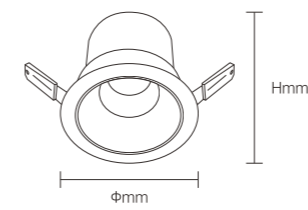

TSA17

Frame Color

Materials of Housing: **Aluminum**
Materials of Optics: **PC**

Model No.	W	V	lm		LxHxΦ [mm] LxWxH [mm] ΦxH [mm]			
OS13229	10W	AC220-240V	700lm		Φ87x74mm	Aluminum	Recessed	60