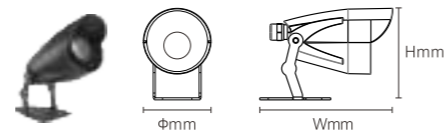

INSTALLATION DIAGRAM

SPOT LIGHT

Usage Scenarios

- Sculptures
- Walls
- fences
- Plants

SPOT LIGHT

BHSA04

Model No.	W	V	lm	LxHxφ [mm] LxWxH [mm] φxH [mm]	Material	Installation	Other
-----------	---	---	----	--------------------------------------	----------	--------------	-------