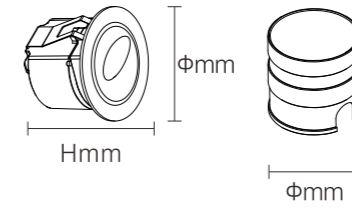

OUTDOOR WALL LIGHT

ZRSA14

Model No.	W	V	lm	LxHxØ [mm] LxWxH [mm] ØxH [mm]	Material	Installation

OS77019   18W   AC220-240V   720lm   96x200x78mm   Aluminum   Fixed installation   /

120°

INSTALLATION DIAGRAM

STEP LIGHT

ZRSA15

Model No.	W	V	lm	Beam Angle	LxHxØ [mm] LxWxH [mm] ØxH [mm]	Material	Installation

OS77020   3W   AC220-240V   65lm   40°   Φ66mm Φ75x59mm   Aluminum   Fixed installation   /

40°

ZRSA16

Model No.	W	V	lm	Beam Angle	LxHxØ [mm] LxWxH [mm] ØxH [mm]	Material	Installation

OS77021   3W   AC220-240V   65lm   40°   Φ66mm 75x75x59mm   Aluminum   Fixed installation   /

40°