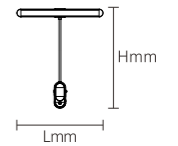

LED TABLE LIGHT

RSP07

Model No.	DIMMABLE	W	V	lm	LxHxØ [mm] LxWxH [mm] ØxH [mm]	Material	Notes

OS40063 Knob stepless dim 14W AC220-240V 900lm 252x186x487mm ABS + AL alloy /

RSP08

Model No.	DIMMABLE	W	V	lm	LxHxØ [mm] LxWxH [mm] ØxH [mm]	Material	Notes

OS40064 Knob stepless dim 18W AC220-240V 800lm 380x186x483mm ABS + AL alloy /

LED TABLE LIGHT

RSP09

Model No.	DIMMABLE	W	V	lm	LxHxØ [mm] LxWxH [mm] ØxH [mm]	Material	Notes

OS40065 Three-level dim 9W AC220-240V 400lm 428x70x544mm ABS+ silicone /

RSP10

Model No.	DIMMABLE	W	V	lm	LxHxØ [mm] LxWxH [mm] ØxH [mm]	Material	Notes

OS40066 Stepless dim 8W AC220-240V 300lm 150x120x660mm ABS+ silicone /