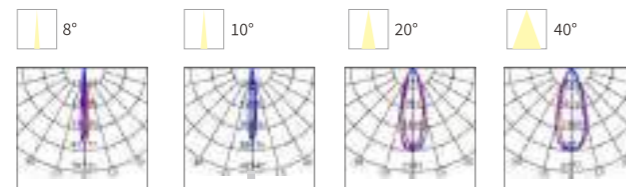

Model No.	W	V	lm	LxHxØ [mm] LxWxH [mm] ØxH [mm]	Material	Installation	Qty
OS75007	36W	DC24V/AC220-240V	2160lm	208x174mm	Aluminum	Fixed installation	1
OS75008	48W	DC24V/AC220-240V	2880lm	208x174mm	Aluminum	Fixed installation	1