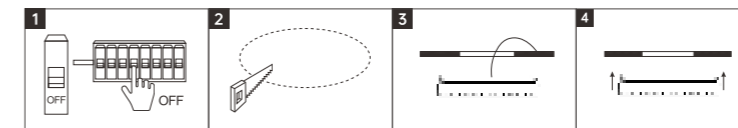

INSTALLATION DIAGRAM

1. Out off the electricity
2. Mark and create mounting holes in the ceiling corresponding to the product dimensions
3. Connect the cables to the mains electricity
4. Securely mount the luminaire