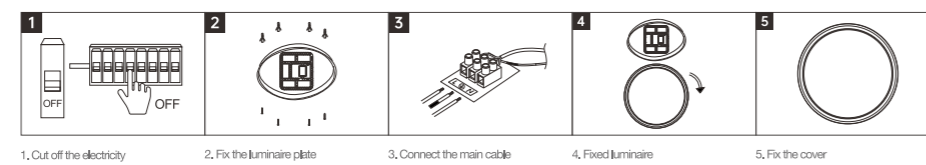

LED CEILING LIGHT

SZSP03

145° IP20 30000h CRI ≥80 PF ≥0.9

Body Color

WH

Model No.	W	V	lm	LxHxØ [mm] LxWxH [mm] ØxH [mm]			
OS18065	48W	AC220-240V	3400lm	Φ500x87mm	Iron+PMMA+PS	Surface	4

LED CEILING LIGHT

SZSP03

145° IP20 30000h CRI ≥80 PF ≥0.9

Body Color

WH

Model No.	W	V	lm	LxHxØ [mm] LxWxH [mm] ØxH [mm]			
OS18066	48W	AC220-240V	3100lm	Φ498x80mm	Iron+PS rhombic crystal+PS	Surface	4

SZSP03

145° IP20 30000h CRI ≥80 PF ≥0.9

Body Color

WH

Model No.	W	V	lm	LxHxØ [mm] LxWxH [mm] ØxH [mm]			
OS18064	48W	AC220-240V	3700lm	495x495x87mm	Iron+PMMA+PS	Surface	4

INSTALLATION DIAGRAM