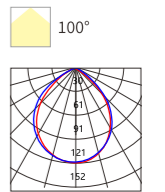

HTSA01 FLOOD LIGHT

Body Color

BK

Model No.	W	V	lm	LxHxØ [mm] LxWxH [mm] ØxH [mm]			
OS21009	8W	DC24V	400lm	247x22x96mm	Aluminum alloy	Track	48

Materials of Housing: Aluminum
Materials of Optics: PMMA

HTSA01 SINGLE-ROW GRILLE