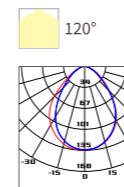

Model No.	W	V	lm	LxHxØ [mm] LxWxH [mm] ØxH [mm]	Material	Installation
OS72003	12W	DC24V	480lm	1000x34x22mm	Aluminum+Glass	Fixed installation /