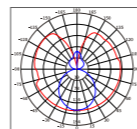

360°

HTSA01 SUSPENSION WIRE-CIRCLE

Model No.	W	V	lm	LxHx∅ [mm] LxWxH [mm] ∅xH [mm]			
OS21016	12W	DC24V	420lm	∅300mm	Acrylic+Gas-phase silica gel	Track	12

360°

HTSA02 MAGNETIC SERIES

Product Features

There are three types of guide rails available, including the embedded putty style, the embedded splint style, and the surface-mounted style, which are suitable for various types of ceilings. There are a large number of lamp styles, which can meet the lighting needs of various spaces. With a four-wire design, it can be matched with various wired and wireless control systems.