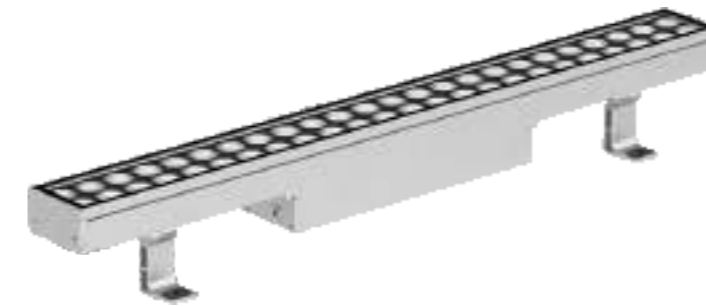

LINEAR WALL WASHER