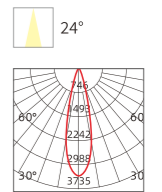

LED TRACK LIGHT

W TSA02

Body Color

Materials of Housing: **Aluminum**
Materials of Optics: **PC**

Model No.	POLE	W	V	lm	LxHx∅ [mm] LxWxH [mm] ∅xH [mm]			
OS114007/OS14012	3/2	9W	AC220-240V	590lm	120x125.5xφ55mm	Aluminum	Track	48
OS114008/OS14013	3/2	15W	AC220-240V	980lm	150x136xφ65m	Aluminum	Track	48
OS114009/OS14014	3/2	24W	AC220-240V	1560lm	170x147xφ75mm	Aluminum	Track	42
OS114010/OS14015	3/2	30W	AC220-240V	2600lm	175x147xφ80mm	Aluminum	Track	42
OS114011/OS14016	3/2	35W	AC220-240V	3100lm	175x147xφ80mm	Aluminum	Track	42

INSTALLATION DIAGRAM

LED TRACK LIGHT

W TSA01

Body Color

Materials of Housing: **Aluminum**
Materials of Optics: **PC**

Model No.	POLE	W	V	lm	LxHx∅ [mm] LxWxH [mm] ∅xH [mm]			
OS14001	2	7W	AC170-277V	560lm	70x160xφ55mm	Aluminum	Track	36
OS14002	2	12W	AC170-277V	960lm	100x180xφ55mm	Aluminum	Track	36
OS14003	2	20W	AC170-277V	1800lm	120x200xφ65mm	Aluminum	Track	36
OS14004	2	30W	AC170-277V	2700lm	140x210xφ75mm	Aluminum	Track	36

INSTALLATION DIAGRAM