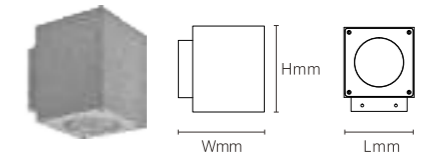

OS77009 2x10W AC220-240V 1800lm 85x180x110mm Aluminum Fixed installation /

INSTALLATION DIAGRAM

OUTDOOR WALL LIGHT

ZRSA05

Model No.	W	V	lm	LxHxØ [mm] LxWxH [mm] ØxH [mm]	Material	Installation
-----------	---	---	----	--------------------------------------	----------	--------------