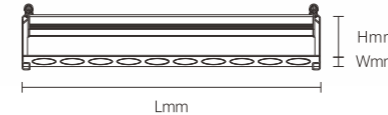

Materials of Housing: Aluminum
Materials of Optics: PC

Model No.	W	V	Im		LxHxØ [mm] LxWxH [mm] ØxH [mm]			
OS19005	20W	AC170-277V	800lm	234x26mm	236x30x42mm	Aluminum	Recessed	32