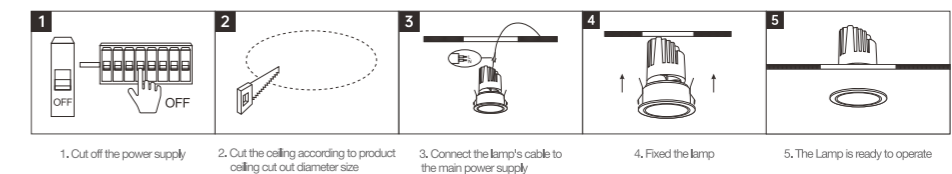

INSTALLATION DIAGRAM