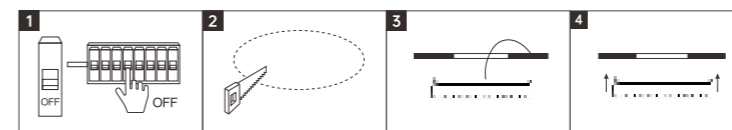

INSTALLATION DIAGRAM

1. Cut off the electricity
2. Mark and create mounting holes in the ceiling corresponding to the product dimensions
3. Connect the cables to the mains electricity
4. Securely mount the luminaire