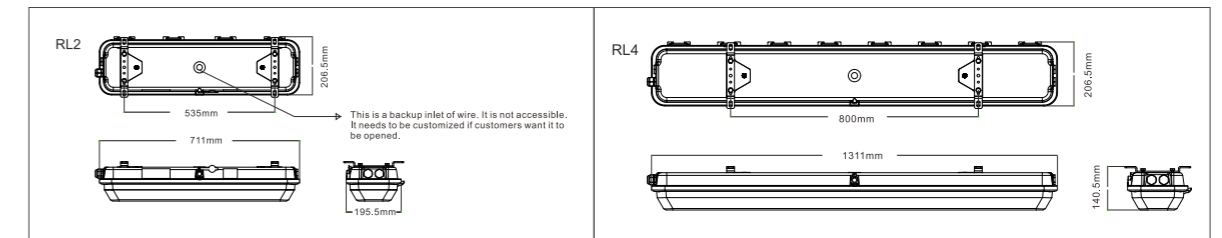

INSTALLATION DIAGRAM