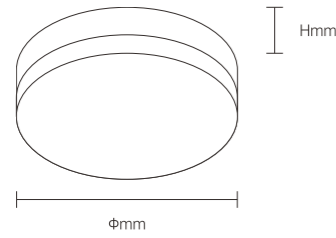

Model No.	W	V	lm	LxHx∅ [mm] LxWxH [mm] ∅xH [mm]			
OS18017	18W	AC220-240V	1620lm	Φ300x100mm	PC	Surface	5