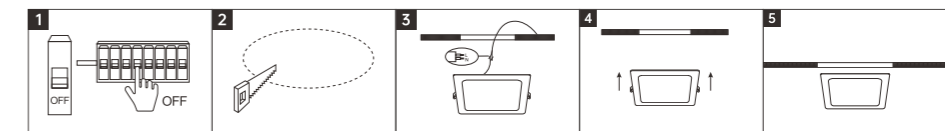

INSTALLATION DIAGRAM

1. Cut off the electricity 2. Cut the ceiling size 3. Connect the mains electricity 4. Fixed luminaire 5. Ready to use