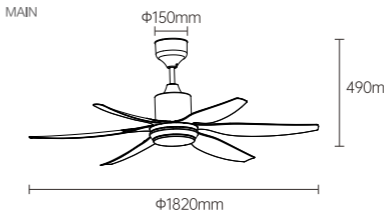

LED FAN LIGHT

YZSP05

Body Color

BLADE MAIN

Model No.: OS22007
 Product size: 72 inch
 Fan leaves: 6-leaf-ABS, double wood grain
 Electrical machinery: 60W-high voltage DC
 Lamp: 24W
 Control mode: Wireless IR Remote Controller
 Function: Forward and reverse rotation with 12 gears (Forward rotation with 6 gears and reverse rotation with 6 gears), max rotation speed 145rpm
 Installation method: Lifting hook, hanging rod 250mm
 PCS/CTN: 1