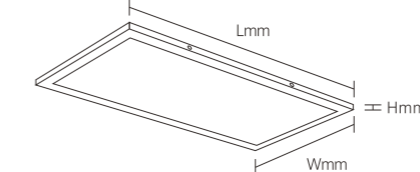

Body Color

120°