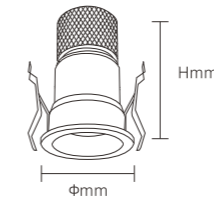

Materials of Housing: **Aluminum**
Materials of Optics: **PC**

Model No.	W	V	lm	Beam Angle (°)	LxHxØ [mm] LxWxH [mm] ØxH [mm]	Material	Mounting	Quantity
OS13189	5W	AC220-240V	350lm	24°	φ40x65mm	Aluminum	Recessed	100
OS13190	7W	AC220-240V	490lm	30°	φ40x75mm	Aluminum	Recessed	100
OS13191	9W	AC220-240V	630lm	36°	φ40x85mm	Aluminum	Recessed	100