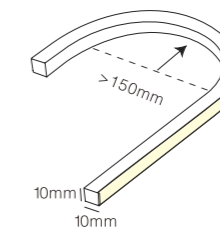

Recommended Accessories