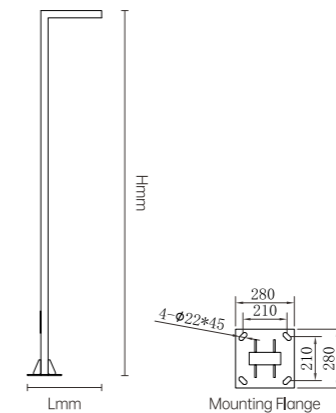

LXSA10

Model No.	W	V	lm	LxHxØ [mm] LxWxH [mm] ØxH [mm]	Material	Installation	

OS78010 30W AC220-240V 2700lm 500x3000mm Aluminum Fixed installation /