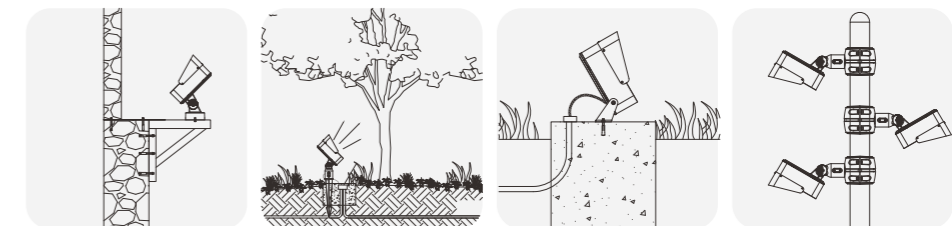

INSTALLATION DIAGRAM