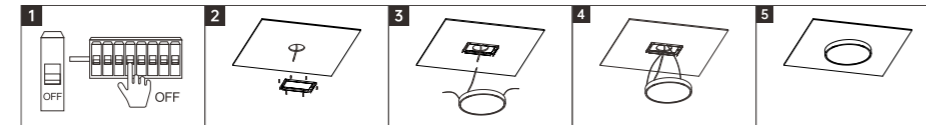

INSTALLATION DIAGRAM

1. Cut off the electricity
2. Fix the hanging board on the ceiling, and the input wire is threaded through the middle of the hanging board
3. Connect the luminaire's power input line with the mains to the LN ground line
4. Hang the safety rope on the side hole of the hanging plate
5. Fixture is ready to use