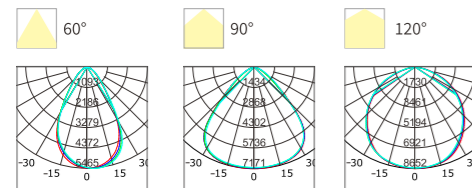

INSTALLATION DIAGRAM

Microwave Induction

Bracket

HIGHEFFICIENCY AND DURABLE

HIGHBAY

Unique Appearance Design

- Reliable & high efficacy highbay luminaires
- Available in 100W, 150W, 200W & 240W
- Luminous efficacy: 150lm/W
- Tough & heavy duty thanks to the die-casting aluminium housing
- Tempered glass cover, helps to ensure the stability of product performance
- Long-lasting and durable highbay luminaires for industrial use in large areas
- Range of accessories to fit different project needs