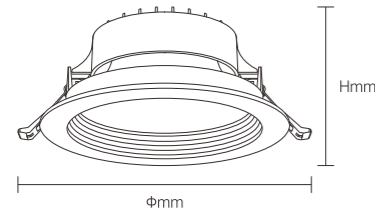

XZSA16

Frame Color