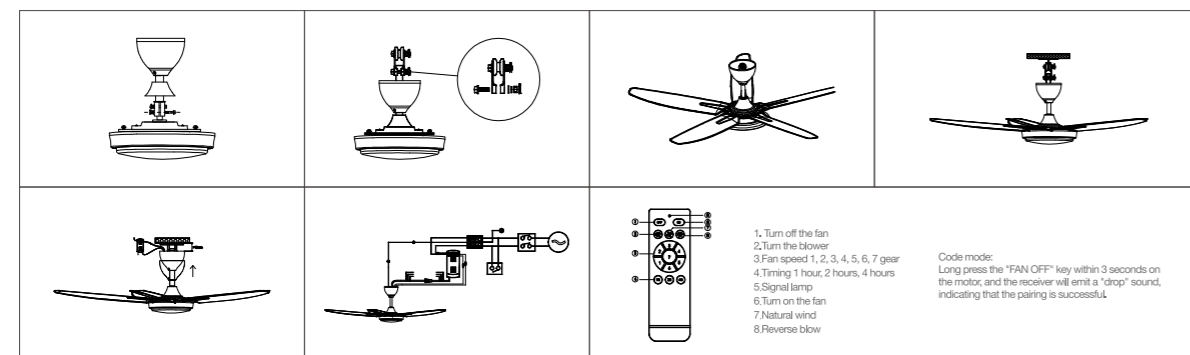

LED FAN LIGHT

YZSP08

Body Color

BLADE MAIN

Model No.: OS22011
Product size: 52 inch
Fan leaves: 3-leaf-ABS
Electrical machinery: 45W-low voltage DC
Lamp: 18W
Control mode: Wireless IR Remote Controller
Function: Forward and reverse rotation with 14gears (Forward rotation with 7 gears and reverse rotation with 7 gears), max rotation speed 135rpm
Installation method: Lifting hook, hanging rod 250mm
PCS/CTN: 1

YZSP07

Body Color

BLADE MAIN

Model No.: OS22010
Product size: 52 inch
Fan leaves: 5-leaf-ABS
Electrical machinery: 40W-low voltage DC
Lamp: 24W
Control mode: Wireless IR Remote Controller
Function: Forward and reverse rotation with 14gears (Forward rotation with 7 gears and reverse rotation with 7 gears), max rotation speed 220rpm
Installation method: Lifting hook, hanging rod 250mm
PCS/CTN: 1

YZSP08

Body Color

BLADE MAIN

Model No.: OS22012
Product size: 52 inch
Fan leaves: 3-leaf-ABS
Electrical machinery: 45W-low voltage DC
Lamp: 18W
Control mode: Wireless IR Remote Controller
Function: Forward and reverse rotation with 14gears (Forward rotation with 7 gears and reverse rotation with 7 gears), max rotation speed 135rpm
Installation method: Lifting hook, hanging rod 250mm
PCS/CTN: 1

INSTALLATION DIAGRAM