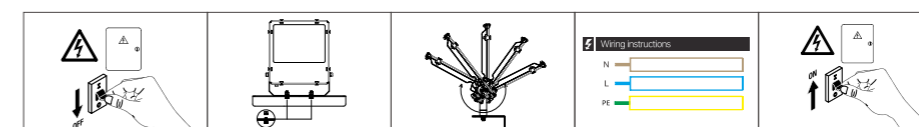

INSTALLATION DIAGRAM