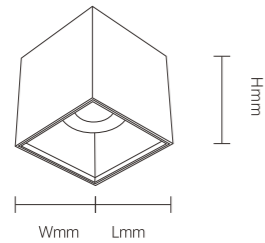

INSTALLATION DIAGRAM

LED SURFACE DOWNLIGHT

XZSA11

Frame Color

Waterproof
Materials of Housing: **Aluminum**
Materials of Optics: **PC**

Model No.	W	V	lm	LxHxØ [mm] LxWxH [mm] ØxH [mm]			
OS12164	10W	AC220-240V	800lm	100x100x96mm	Aluminum + PC	Surface	18
OS12165	24W	AC220-240V	1920lm	130x130x121mm	Aluminum + PC	Surface	12
OS12166	30W	AC220-240V	2400lm	150x150x136mm	Aluminum + PC	Surface	12
OS12167	40W	AC220-240V	3200lm	170x170x156mm	Aluminum + PC	Surface	8