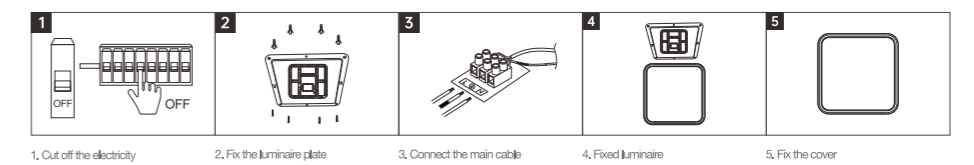

INSTALLATION DIAGRAM