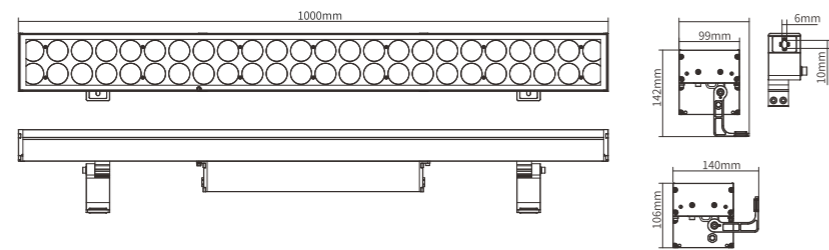

DIMENSIONS(mm)