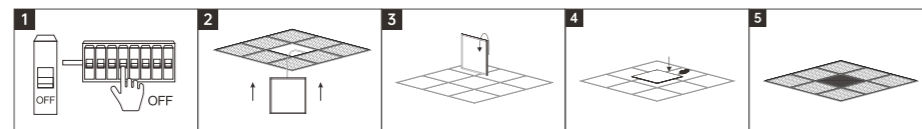

INSTALLATION DIAGRAM

1. Cut off the electricity
2. Pass the panel light through the ceiling.
3. Removing the luminaire from a suspended ceiling grid.
4. Aligning the site of panel light and ceiling board and finish the installation.
5. LED panel installed.