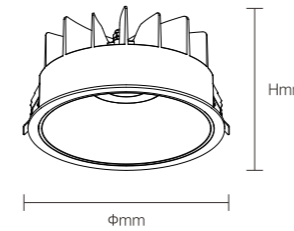

LED SPOTLIGHT