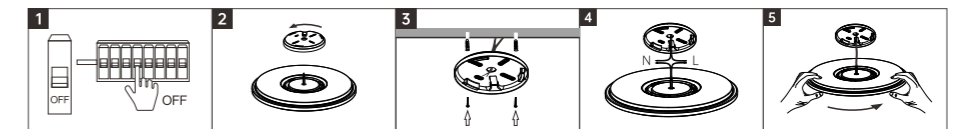

INSTALLATION DIAGRAM

1. Cut off the electricity
2. Remove the pre-install tag from luminaire
3. Moulding the tag
4. Connect cable
5. Fix back the luminaire to the tag