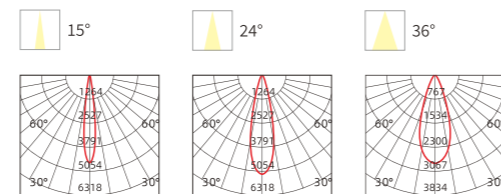

LED SPOTLIGHT

TSA17

Frame Color

Materials of Housing: **Aluminum**
Materials of Optics: **PC**

Model No.	W	V	lm		LxHxΦ [mm] LxWxH [mm] ΦxH [mm]			
OS13230	12W	AC220-240V	840lm		Φ88x85mm	Aluminum	Recessed	60

INSTALLATION DIAGRAM

LED SPOTLIGHT

TSA17

Frame Color

Materials of Housing: **Aluminum**
Materials of Optics: **PC**

Model No.	W	V	lm		LxHxΦ [mm] LxWxH [mm] ΦxH [mm]			
OS13229	10W	AC220-240V	700lm		Φ87x74mm	Aluminum	Recessed	60

INSTALLATION DIAGRAM