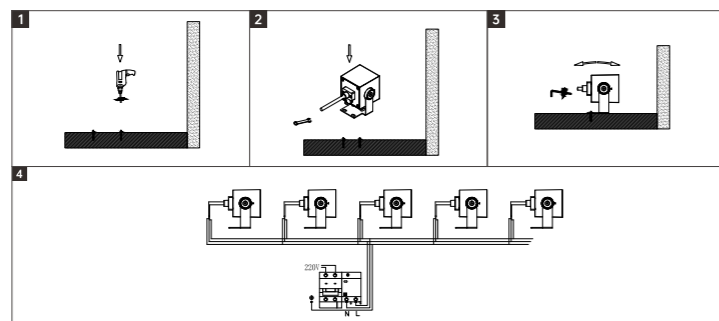

INSTALLATION DIAGRAM