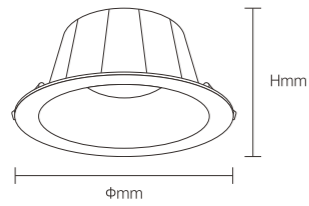

Materials of Housing: **Aluminum**
Materials of Optics: **PMMA**

Model No.	W	V	lm	Beam Angle (mm)	LxHxØ [mm] LxWxH [mm] ØxH [mm]	Material	Mounting	Depth
OS12168	8W	AC220-240V	800lm	45°	φ90x50mm	Aluminum + PMMA	Recessed	30
OS12169	12W	AC220-240V	1320lm	45°	φ125x53.5mm	Aluminum + PMMA	Recessed	30
OS12170	20W	AC220-240V	2200lm	45°	φ145x67mm	Aluminum + PMMA	Recessed	20
OS12171	30W	AC220-240V	3300lm	45°	φ168x74.5mm	Aluminum + PMMA	Recessed	15
OS12172	38W	AC220-240V	4180lm	45°	φ200x89.5mm	Aluminum + PMMA	Recessed	15
OS12173	45W	AC220-240V	4950lm	45°	φ228x96.8mm	Aluminum + PMMA	Recessed	15