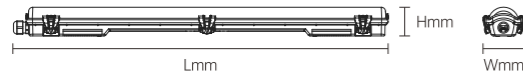

Model No.	W	V	LxHxØ [mm] LxWxH [mm] ØxH [mm]			
OS17001	MAX1*16W	AC220-240V	650x75x52mm	ABS/PC	Surface mounted	15
OS17002	MAX1*30W	AC220-240V	1250x75x52mm	ABS/PC	Surface mounted	10
OS17003	MAX1*40W	AC220-240V	1550x75x52mm	ABS/PC	Surface mounted	15

YXSP01