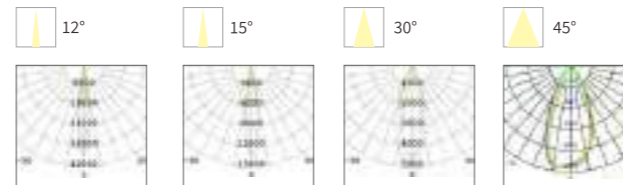

SPOT LIGHT

BHSA04

Model No.	W	V	lm	LxHxφ [mm] LxWxH [mm] φxH [mm]	Material	Installation	Other

OS75030	1W	DC24V	80lm	φ 43x67x87mm	Aluminum	Fixed installation	/
OS75031	3W	DC24V	240lm	φ 43x67x87mm	Aluminum	Fixed installation	/

Model No.	W	V	lm	LxHxφ [mm] LxWxH [mm] φxH [mm]	Material	Installation	Other

OS75032	3W	DC24V/AC220-240V	240lm	φ 65x88x118mm	Aluminum	Fixed installation	/
OS75033	6W	DC24V/AC220-240V	480lm	φ 65x88x118mm	Aluminum	Fixed installation	/

Model No.	W	V	lm	LxHxφ [mm] LxWxH [mm] φxH [mm]	Material	Installation	Other

OS75034	12W	DC24V/AC220-240V	960lm	φ 85x109x133mm	Aluminum	Fixed installation	/

SPOT LIGHT

BHSA04

Model No.	W	V	lm	LxHxφ [mm] LxWxH [mm] φxH [mm]	Material	Installation	Other

OS75035	15W	DC24V/AC220-240V	1200lm	φ 140x186x145mm	Aluminum	Fixed installation	/
OS75036	18W	DC24V/AC220-240V	1440lm	φ 140x186x145mm	Aluminum	Fixed installation	/
OS75037	24W	DC24V/AC220-240V	1920lm	φ 140x186x145mm	Aluminum	Fixed installation	/

Model No.	W	V	lm	LxHxφ [mm] LxWxH [mm] φxH [mm]	Material	Installation	Other

OS75038	36W	DC24V/AC220-240V	2880lm	φ 180x224x173mm	Aluminum	Fixed installation	/
OS75039	48W	DC24V/AC220-240V	3840lm	φ 180x224x173mm	Aluminum	Fixed installation	/
OS75040	54W	DC24V/AC220-240V	4320lm	φ 180x224x173mm	Aluminum	Fixed installation	/