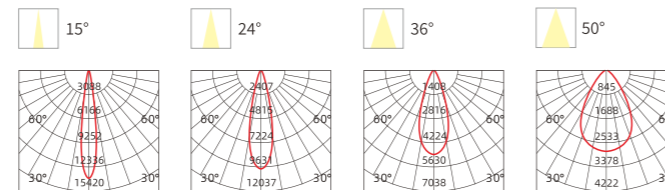

INSTALLATION DIAGRAM

LED SPOTLIGHT

TSA19

Frame Color

Materials of Housing: **Aluminum**
Materials of Optics: **PC**

Model No.	W	V	lm	Beam Angle (mm)	LxHxØ [mm] LxWxH [mm] ØxH [mm]	Material	Mounting	Qty
OS13225	15W	AC220-240V	1050lm	Φ75x75mm	84x84x60mm	Aluminum + PC	Recessed	36
OS13226	20W	AC220-240V	1400lm	Φ95x95mm	105x105x70mm	Aluminum + PC	Recessed	36
OS13227	30W	AC220-240V	2100lm	Φ115x115mm	129x129x80mm	Aluminum + PC	Recessed	18
OS13228	40W	AC220-240V	2800lm	Φ135x135mm	148x148x90mm	Aluminum + PC	Recessed	12