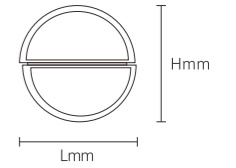

LED WALL LIGHT

FS101

Model No.	W	V	LxHx∅ [mm] LxWxH [mm] ∅xH [mm]			
OS40076	6W	AC220-240V	150x50x280mm	Iron + PMMA	Fixed type	/

INSTALLATION DIAGRAM

FS101

Model No.	W	V	LxHx∅ [mm] LxWxH [mm] ∅xH [mm]			
OS40075	6W	AC220-240V	100x100x100mm	Iron	Fixed type	/

INSTALLATION DIAGRAM

LED WALL LIGHT

FS101

Model No.	W	V	LxHx∅ [mm] LxWxH [mm] ∅xH [mm]			
OS40077	6W	AC220-240V	140x42mm	Iron + PMMA	Fixed type	/

INSTALLATION DIAGRAM