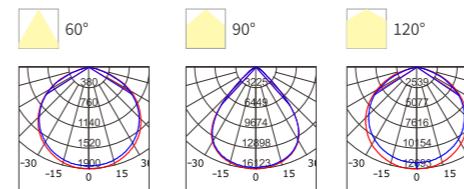

LED FLOODLIGHT

XFSA01

6500K

Body Color

Model No.	W	V	lm		LxHx ϕ [mm] LxWxH [mm] ϕ xH [mm]			
Os40098	50W	AC100-277V	6500lm	/	281x211x45mm	Die-cast aluminum	Bracket	/
Os40099	100W	AC100-277V	13000lm	/	356x252x50mm	Die-cast aluminum	Bracket	/
Os40100	150W	AC100-277V	19500lm	/	400x322x53mm	Die-cast aluminum	Bracket	/
Os40101	200W	AC100-277V	26000lm	/	457x361x54mm	Die-cast aluminum	Bracket	/
Os40102	300W	AC100-277V	39000lm	/	460x414x66mm	Die-cast aluminum	Bracket	/
Os40103	400W	AC100-277V	52000lm	/	469x481x66mm	Die-cast aluminum	Bracket	/