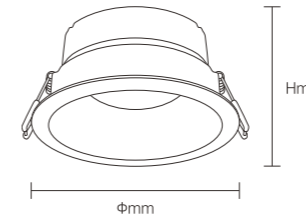

XZSP09

Frame Color

Materials of Housing: PA
Materials of Optics: PC

Model No.	W	V	lm	φ [mm]	LxHxØ [mm] LxWxH [mm] ØxH [mm]	Material	Installation	Quantity
OS12180	5W	AC220-240V	300lm	φ75mm	φ88x47mm	PA+PC	Recessed	60
OS12181	8W	AC220-240V	600lm	φ100mm	φ110x51mm	PA+PC	Recessed	50
OS12182	12W	AC220-240V	900lm	φ125mm	φ136x55mm	PA+PC	Recessed	40