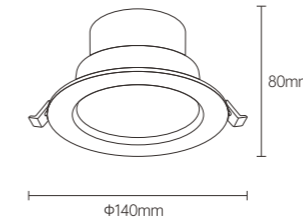

GHSI07

6500K

Model No.: OS23011
Cut off: Φ120mm;
Main Power: 7W;
Emergency power: 3W;
Battery: Li-ion 3.7V;
Input voltage: AC220V/50Hz ;
Recharging time: 24 hours;
Emergency time: 120mins;
Material: aluminium+acrylic panel+PC;
Emergency lumen: 55lm(±5%);
Installation: Recessed mounted;
Working mode: Switch control main power & automatic emergency;
Control type: Non-centralized control.
PCS/CTN: 30