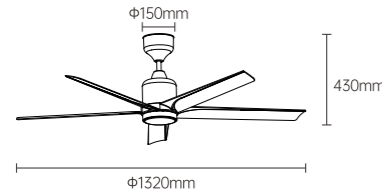

INSTALLATION DIAGRAM

INSTALLATION DIAGRAM

LED FAN LIGHT

YZSP06

Body Color

BLADE MAIN

Model No.: OS22009
 Product size: 52 inch
 Fan leaves: 5-leaf-ABS
 Electrical machinery: 45W-low voltage DC
 Lamp: 18W
 Control mode: Wireless IR Remote Controller
 Function: Forward and reverse rotation with 14gears (Forward rotation with 7 gears and reverse rotation with 7 gears), max rotation speed 165rpm
 Installation method: Lifting hook, hanging rod 250mm
 PCS/CTN: 1