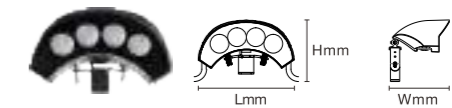

Model No.	W	V	lm	LxHxØ [mm] LxWxH [mm] ØxH [mm]	Material	Installation	
OS75115	6W	DC24V	480lm	110x114x70mm	Aluminum	Fixed installation	/
OS75116	9W	DC24V	720lm	110x114x70mm	Aluminum	Fixed installation	/
OS75117	12W	DC24V	960lm	110x114x70mm	Aluminum	Fixed installation	/