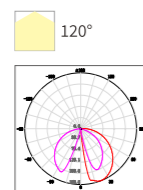

Model No.	W	V	lm	LxHxØ [mm] LxWxH [mm] ØxH [mm]	Material	Installation
OS78110	10W	AC220-240V	500lm	150x50x600mm	Aluminum	Fixed installation /