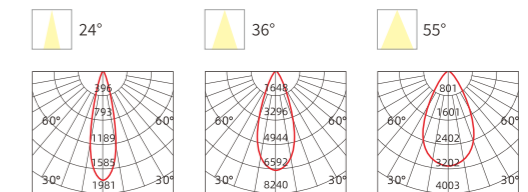

INSTALLATION DIAGRAM

LED SURFACE DOWNLIGHT

XZSA11

Frame Color

Waterproof
Materials of Housing: **Aluminum**
Materials of Optics: **PC**

Model No.	W	V	lm	LxHxΦ [mm] LxWxH [mm] ΦxH [mm]	Material	Beam Angle	Quantity
OS12159	10W	AC220-240V	800lm	Φ100x100mm	Aluminum + PC	Surface	18
OS12160	24W	AC220-240V	1920lm	Φ130x130mm	Aluminum + PC	Surface	12
OS12161	30W	AC220-240V	2400lm	Φ140x150mm	Aluminum + PC	Surface	12
OS12162	40W	AC220-240V	3200lm	Φ160x170mm	Aluminum + PC	Surface	8
OS12163	50W	AC220-240V	4000lm	Φ190x200mm	Aluminum + PC	Surface	8