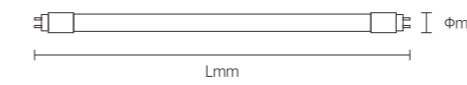

Model No.	POWER FACTOR	W	lm	V	LxHxΦ [mm] LxWxH [mm] ΦxH [mm]	Material	Configuration	Quantity
OS16006	0.95	10W	1600lm	AC100-270V	604xφ28mm	Aluminum+PC	Single/Double ended	30
OS16007	0.95	20W	3200lm	AC100-270V	1213xφ28mm	Aluminum+PC	Single/Double ended	30