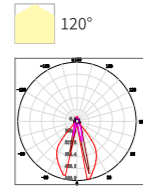

Model No.	W	V	lm	LxHxØ [mm] LxWxH [mm] ØxH [mm]	Material	Installation
OS78109	10W	AC220-240V	540lm	150x150x800mm	Aluminum	Fixed installation /