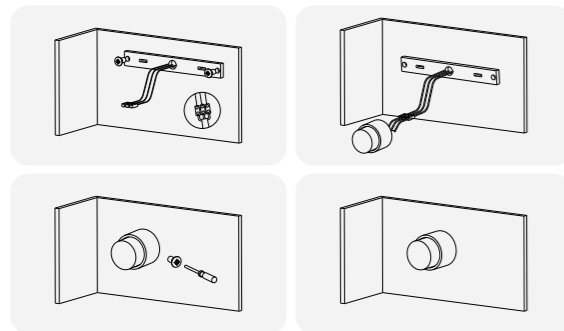

INSTALLATION DIAGRAM