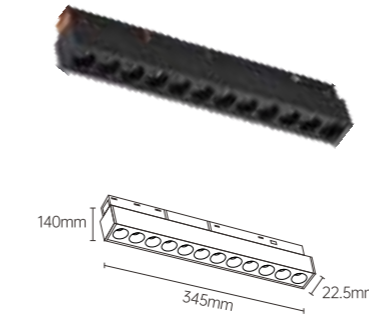

HTSA02 MAGNETIC LIGHT GRILLE

Body Color

Model No.	W	V	lm	LxHxØ [mm] LxWxH [mm] ØxH [mm]			
OS21033	18W	DC48V	1700lm	345x22.5x43mm	Aluminum+PC	Track	30

Materials of Housing: **Aluminum**
Materials of Optics: **PMMA**