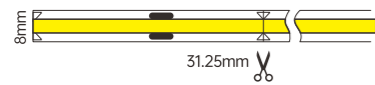

LSP02

Model No.	LUMEN DROP	FPC WIDTH	LED CHIP	W	V	lm	
OS11017	40%	8mm	512	14W/m	DC24V	1350lm	5m/Roll