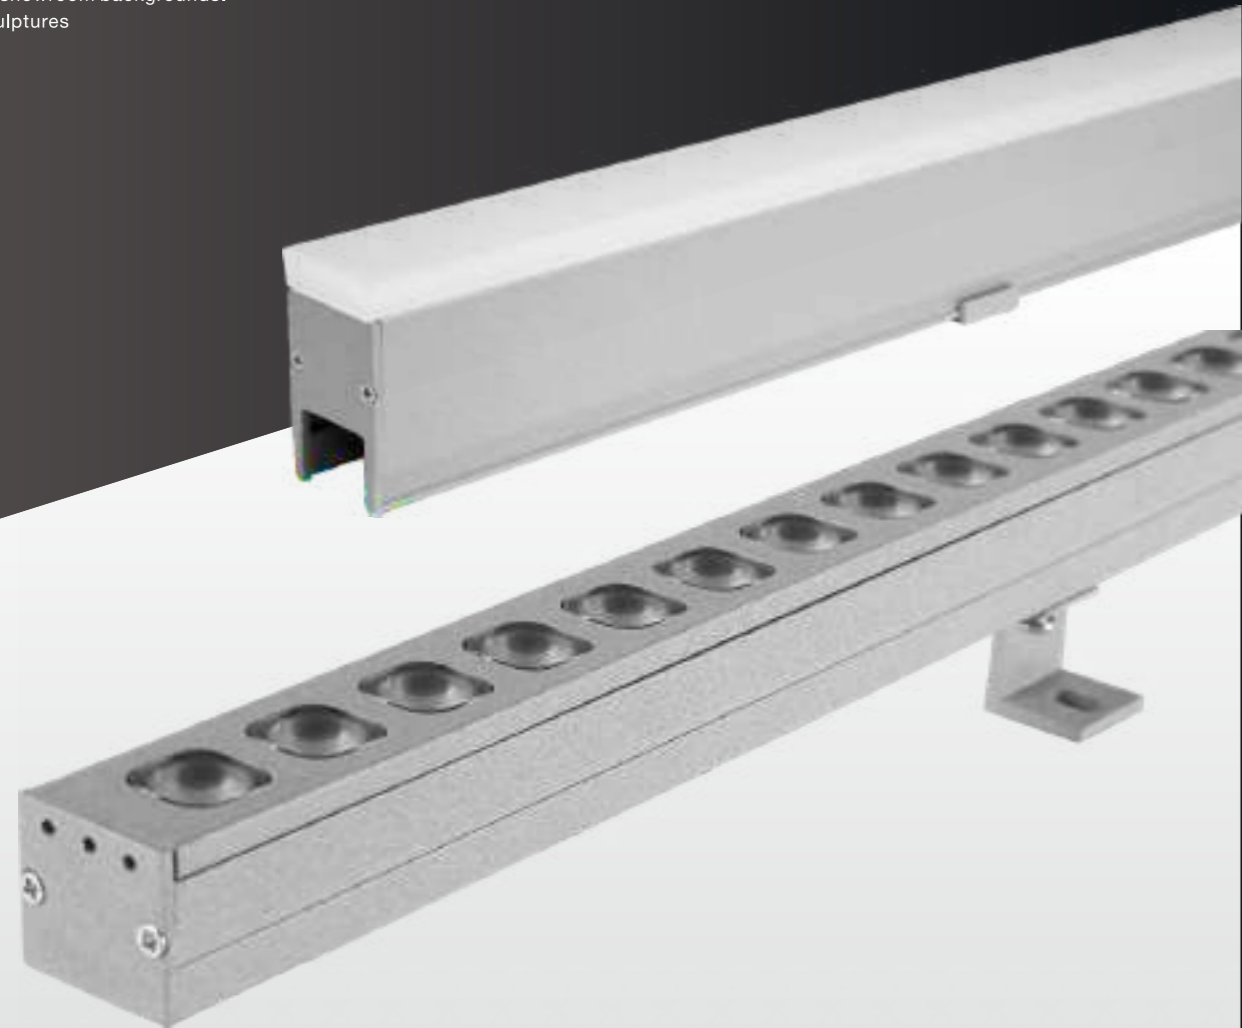

LINEAR LIGHT

Product Features

1. Diversified product shapes, including transparent glass, round diffuser, square cover and other styles, with different sizes to meet different applications;
2. The PC cover and acrylic cover are all made of anti-UV material with high light transmittance and impact resistance, suitable for exterior environment;
3. Seamless connection, when multiple lighting fixtures are connected together, the lighting effect presents a continuous beautiful effect without any dark difference;
4. 1 meter of linear light can be made with 8 pixels maximum, which enhances the clarity of animation effects.

Application areas

- Highlighting of high-rise structural details
- Retail window and showroom backgrounds.
- Indoor/outdoor sculptures