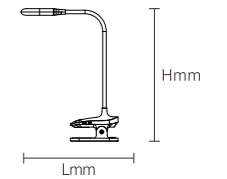

LED TABLE LIGHT

RSP11

Model No.	DIMMABLE	W	V	lm	LxHxØ [mm] LxWxH [mm] ØxH [mm]	Material	Notes

OS40067	Stepless dim	8W	AC220-240V	300lm	251x120x740mm	ABS+ silicone	/

RSP12

Model No.	DIMMABLE	W	V	lm	LxHxØ [mm] LxWxH [mm] ØxH [mm]	Material	Notes

OS40068	Stepless dim	10W	AC220-240V	500lm	648x114x393mm	ABS + AL alloy	/

LED TABLE LIGHT

RSP13

Model No.	DIMMABLE	W	V	lm	LxHxØ [mm] LxWxH [mm] ØxH [mm]	Material	Notes

OS40069	Three-level dim	4W	AC220-240V	150lm	75x75x170mm	ABS+ silicone	/

RSP14

Model No.	DIMMABLE	W	V	lm	LxHxØ [mm] LxWxH [mm] ØxH [mm]	Material	Notes

OS40070	Five-level dim	12W	AC220-240V	350lm	345X180X400mm	ABS + AL alloy	/