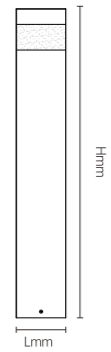

BOLLARD LIGHT