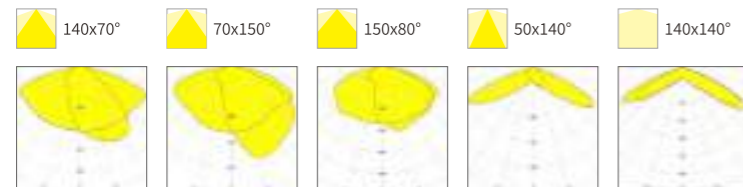

80x130°

INSTALLATION DIAGRAM

LED STREET LIGHT

TYSA03

Model No.	W	V	lm	LxHxØ [mm] LxWxH [mm] ØxH [mm]	Material	Mounting	Accessories
OS40194	90W	AC220-240V	11700lm	482x221x98mm	Aluminum	Chain/boom/bracket	/
OS40195	150W	AC220-240V	19500lm	608x271x104mm	Aluminum	Chain/boom/bracket	/
OS40196	250W	AC220-240V	32500lm	768x316x139mm	Aluminum	Chain/boom/bracket	/
OS40197	300W	AC220-240V	39000lm	974x316x139mm	Aluminum	Chain/boom/bracket	/