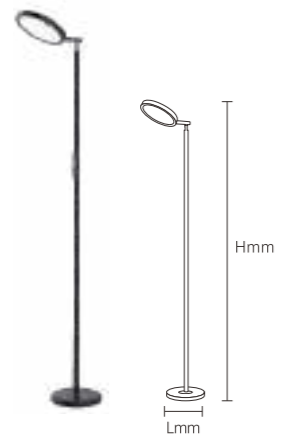

LED FLOOR LIGHT