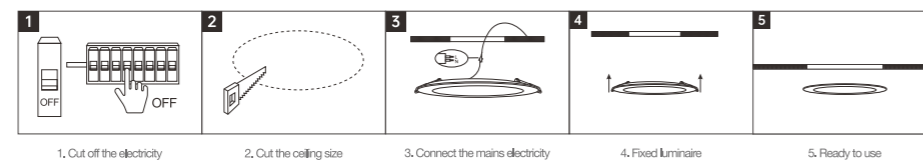

LED DOWNLIGHT

XZSP07

IP20
30000h
CRI ≥ 90
PF ≥ 0.5
PF ≥ 0.9

Frame Color

Materials of Housing: PP+PA
Materials of Optics: PS

Model No.	W	V	lm		LxHxΦ [mm] LxWxH [mm] ΦxH [mm]			
OS12051	9W	AC220-240V	900lm	Φ125mm	Φ145x9mm	PP+PA	Recessed	60
OS12052	12W	AC220-240V	1200lm	Φ145mm	Φ170x9mm	PP+PA	Recessed	60
OS12053	18W	AC220-240V	1800lm	Φ175mm	Φ200x9mm	PP+PA	Recessed	40

INSTALLATION DIAGRAM