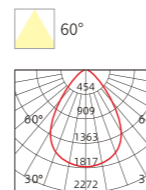

Materials of Housing: **Aluminum**
Materials of Optics: **PMMA**

Model No.	W	V	lm	Beam Angle (mm)	LxHxØ [mm] LxWxH [mm] ØxH [mm]	Material	Mounting	Depth [mm]
OS12098	10W	AC220-240V	600lm	Φ75mm	Φ90x45mm	Aluminum + PMMA	Recessed	80
OS12099	15W	AC220-240V	900lm	Φ95mm	Φ120x50mm	Aluminum + PMMA	Recessed	40
OS12100	20W	AC220-240V	1200lm	Φ150mm	Φ170x58mm	Aluminum + PMMA	Recessed	30
OS12101	30W	AC220-240V	1800lm	Φ205mm	Φ220x70mm	Aluminum + PMMA	Recessed	20