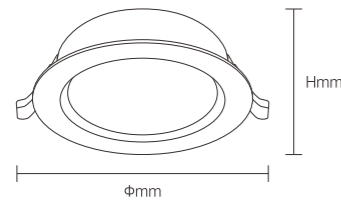

Frame Color

Materials of Housing: **Iron**
Materials of Optics: **PS**

Model No.	W	V	lm		LxHxΦ [mm] LxWxH [mm] ΦxH [mm]			
OS12003	9W	AC220-240V	765lm	Φ90mm	Φ110x35mm	Iron+PS	Recessed	100
OS12004	12W	AC220-240V	1080lm	Φ120mm	Φ140x35mm	Iron+PS	Recessed	60