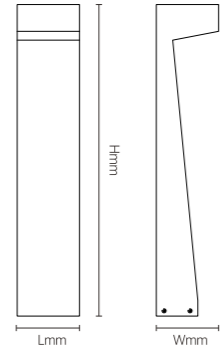

BOLLARD LIGHT