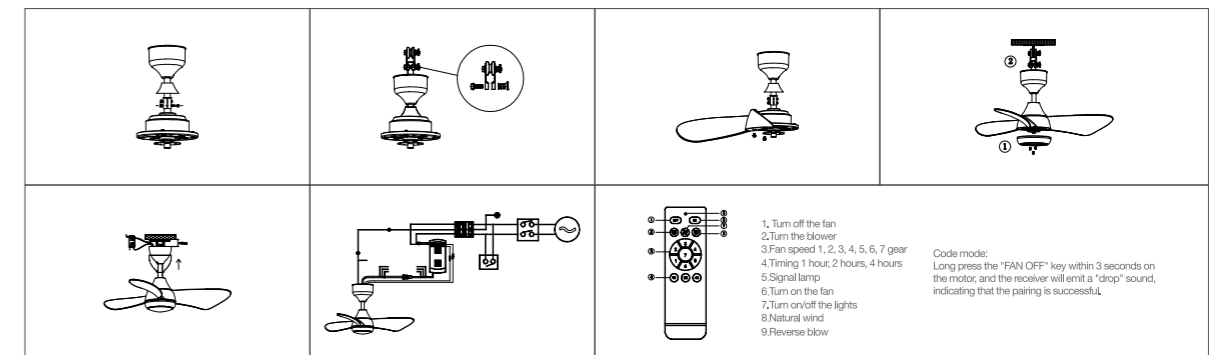

INSTALLATION DIAGRAM