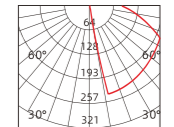

Asymmetric light

Materials of Housing: **Aluminum**
Materials of Optics: **PC**

Model No.	W	V	lm		LxHxØ [mm] LxWxH [mm] ØxH [mm]			
OS19001	12W	AC170-277V	550lm	132x42mm	135x48x59mm	Aluminum	Recessed	50