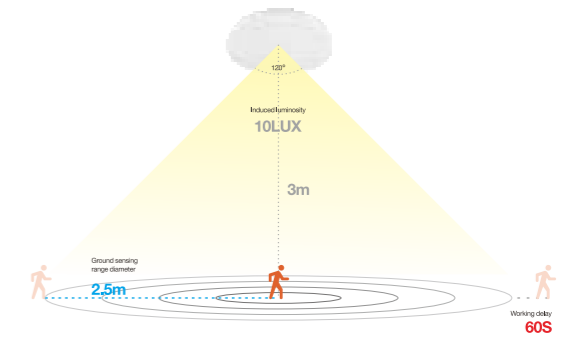

6500K

Body Color