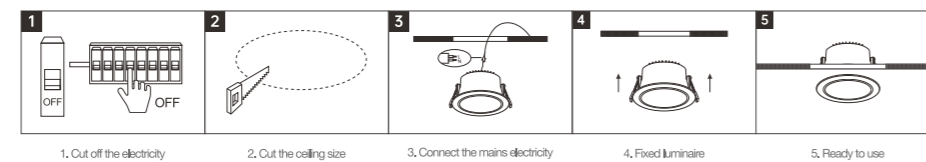

INSTALLATION DIAGRAM