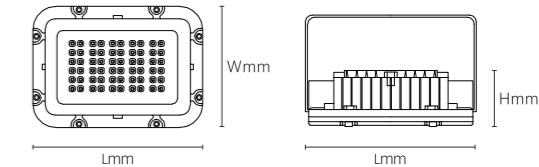

INSTALLATION DIAGRAM

LED EXPLOSION PROOF LUMINAIRES

GLSA02

6500K

Model No.	W	V	lm	Beam Angle [mm]	LxHxØ [mm] LxWxH [mm] ØxH [mm]	Material	Mounting	Accessories
OS40207	20W	AC120V-277V	2400lm	/	225x160x80mm	Die-cast aluminum	Bracket / Ceiling	/
OS40208	30W	AC120V-277V	3600lm	/	225x160x80mm	Die-cast aluminum	Bracket / Ceiling	/
OS40209	50W	AC120V-277V	6000lm	/	225x160x80mm	Die-cast aluminum	Bracket / Ceiling	/
OS40210	80W	AC120V-277V	9600lm	/	300x245x100mm	Die-cast aluminum	Bracket / Ceiling	/
OS40211	100W	AC120V-277V	12000lm	/	300x245x100mm	Die-cast aluminum	Bracket / Ceiling	/