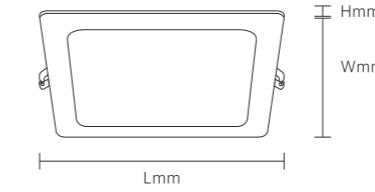

INSTALLATION DIAGRAM

1. Cut off the electricity 2. Cut the ceiling size 3. Connect the mains electricity 4. Fixed luminaire 5. Ready to use

LED DOWNLIGHT

XZSP06

6W 9W 12W 18W

Frame Color

Materials of Housing: PP
Materials of Optics: PS