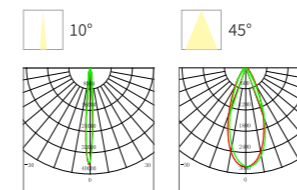

Model No.	W	V	lm	LxHxØ [mm] LxWxH [mm] ØxH [mm]	Material	Notes
OS76009	18W	DC24V	780lm	Φ190x220mm	Stainless steel	/

OUTDOOR SPOT LIGHT

Circular Pattern

FZSA01

Model No.	W	V	lm	LxHxØ [mm] LxWxH [mm] ØxH [mm]	Material	Notes
OS75100	2W	DC24V	160lm	80x72x98mm	Aluminum	Fixed installation /
OS75101	4W	DC24V	320lm	80x72x98mm	Aluminum	Fixed installation /
OS75102	6W	DC24V	480lm	80x72x98mm	Aluminum	Fixed installation /