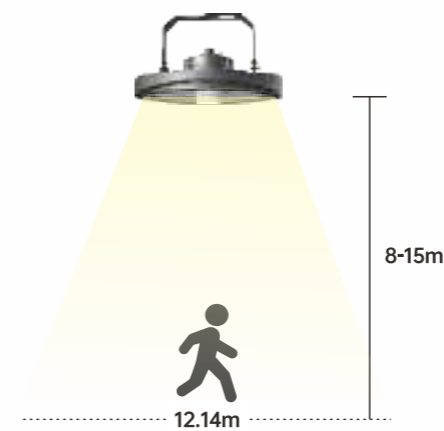

INSTALLATION DIAGRAM

Microwave Induction

Bracket

HIGHEFFICIENCY AND DURABLE

HIGHBAY

Unique Appearance Design

- Reliable & high efficacy highbay luminaires
- Available in 100W, 150W, 200W & 240W
- Luminous efficacy: 150lm/W
- Tough & heavy duty thanks to the die-casting aluminium housing
- Tempered glass cover, helps to ensure the stability of product performance
- Long-lasting and durable highbay luminaires for industrial use in large areas
- Range of accessories to fit different project needs