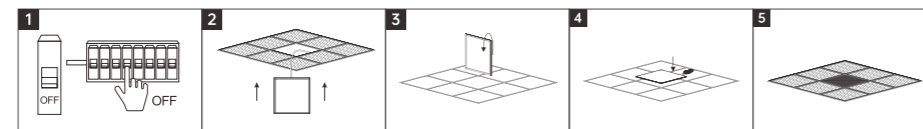

INSTALLATION DIAGRAM