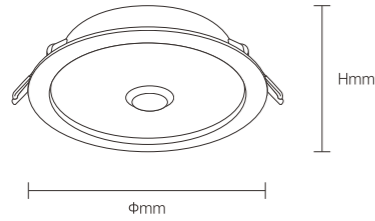

LED DOWNLIGHT

XZSP04

Materials of Housing: PP
Materials of Optics: PP

Model No.	W	V	lm		LxHxφ [mm] LxWxH [mm] φxH [mm]			
OS12012	4W	AC220-240V	200lm	φ75mm	φ84x30.5mm	PP	Recessed	100
OS12013	6W	AC220-240V	390lm	φ95mm	φ112x28mm	PP	Recessed	100
OS12014	10W	AC220-240V	650lm	φ120mm	φ138x32mm	PP	Recessed	80
OS12015	15W	AC220-240V	975lm	φ155mm	φ170x32mm	PP	Recessed	60

INSTALLATION DIAGRAM

LED DOWNLIGHT

XZSP04

Materials of Housing: PP
Materials of Optics: PP

Model No.	W	V	lm		LxHxφ [mm] LxWxH [mm] φxH [mm]			
OS12016	6W	AC220-240V	390lm	φ95mm	φ112x28mm	PP	Recessed	100
OS12017	10W	AC220-240V	650lm	φ120mm	φ138x32mm	PP	Recessed	80
OS12018	15W	AC220-240V	975lm	φ155mm	φ170x32mm	PP	Recessed	60

- Ground sensing range diameter: 3m
- Induced luminosity: 10 lux
- Sensing angle 120°
- Working delay 25s-35s
- Installation height 2.5m-3.5m

INSTALLATION DIAGRAM