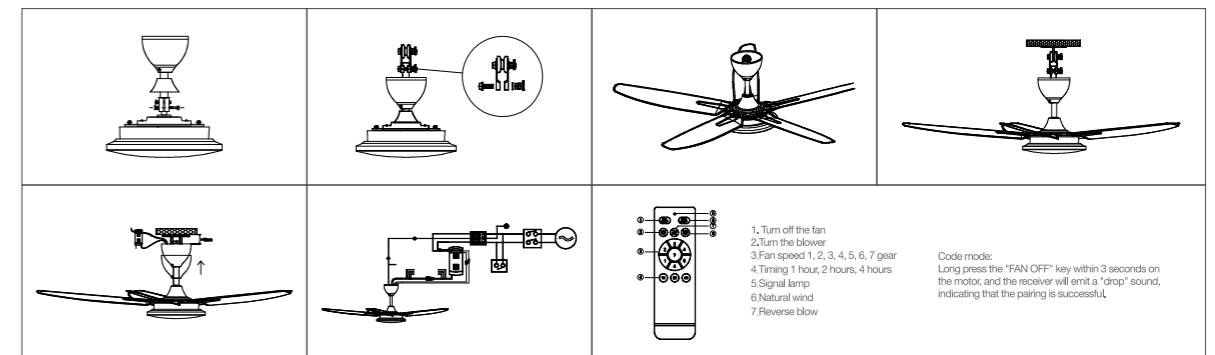

INSTALLATION DIAGRAM