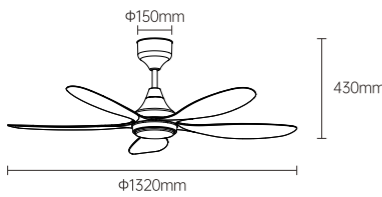

Body Color

BLADE MAIN

Model No.: OS22010
Product size: 52 inch
Fan leaves: 5-leaf-ABS
Electrical machinery: 40W-low voltage DC
Lamp: 24W
Control mode: Wireless IR Remote Controller
Function: Forward and reverse rotation with 14gears (Forward rotation with 7 gears and reverse rotation with 7 gears), max rotation speed 220rpm
Installation method: Lifting hook, hanging rod 250mm
PCS/CTN: 1