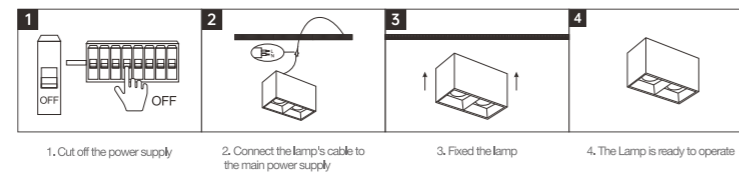

INSTALLATION DIAGRAM