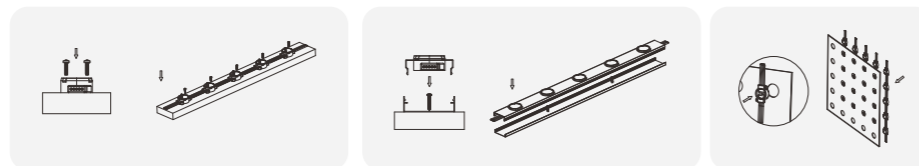

INSTALLATION DIAGRAM