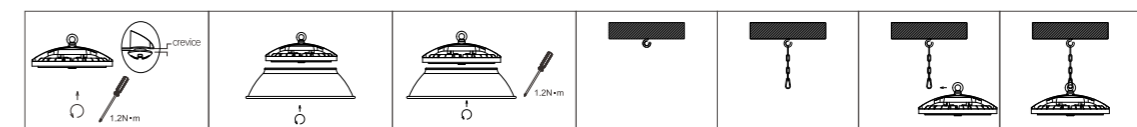

INSTALLATION DIAGRAM