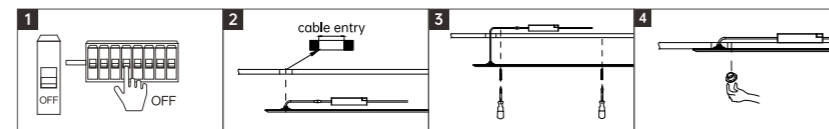

INSTALLATION DIAGRAM

1. Out off the electricity
2. Align brackets with marked positions on ceiling and secure with expansion screws
3. Thread power cable through bracket hole, connect to driver
4. Fix the lamp body with screws and then turn on the power