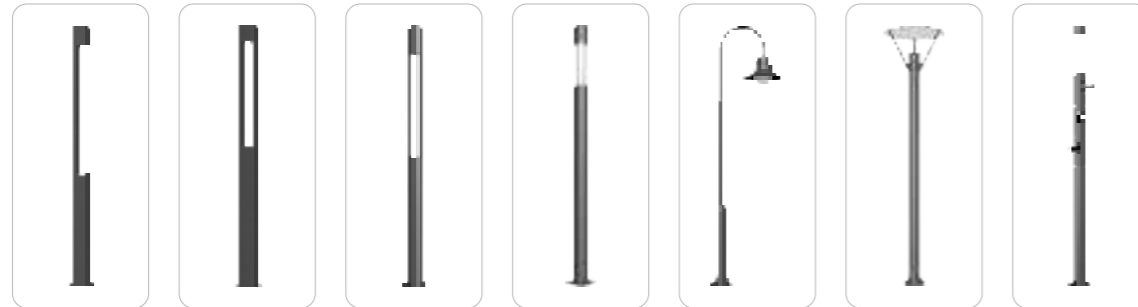

CONTENTS

POWER THROUGH LIHGT

LUMINARIES / GARDEN LIGHT

P412-418

LXSA01 P412 LXSA02 P412 LXSA03 P413 LXSA04 P413 LXSA05 P414 LXSA06 P414 LXSA07 P415