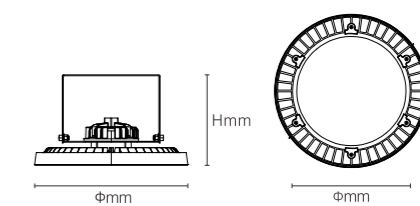

100°

INSTALLATION DIAGRAM

LED EXPLOSION PROOF LUMINAIRES

GLSA04

6500K

Model No.	W	V	lm		LxHxØ [mm] LxWxH [mm] ØxH [mm]			
OS40217	50W	AC120-277V	6000lm	/	φ 235x120mm	Die-cast aluminum	Bracket / Ceiling	/
OS40218	100W	AC120-277V	12000lm	/	φ 235x120mm	Die-cast aluminum	Bracket / Ceiling	/
OS40219	150W	AC120-277V	18000lm	/	φ 235x125mm	Die-cast aluminum	Bracket / Ceiling	/
OS40220	200W	AC120-277V	24000lm	/	φ 365x125mm	Die-cast aluminum	Bracket / Ceiling	/
OS40221	250W	AC120-277V	30000lm	/	φ 385x125mm	Die-cast aluminum	Bracket / Ceiling	/
OS40222	300W	AC120-277V	36000lm	/	φ 385x125mm	Die-cast aluminum	Bracket / Ceiling	/