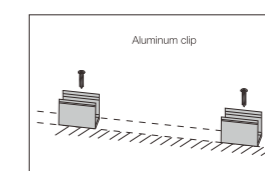

Recommended Accessories

Please refer to the specification pages for the length of the cutting unit.

If customer want to bend this Neon Flex in different shape, aluminum mounting clips can be used at every bending point;