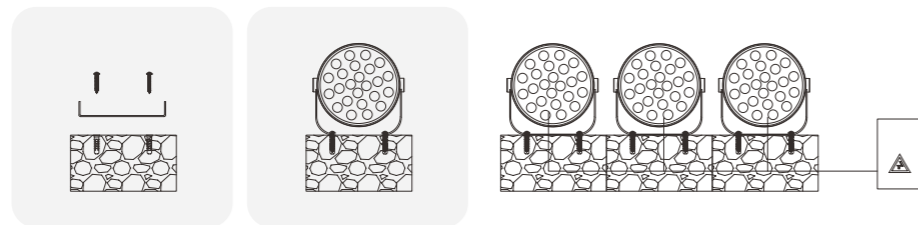

INSTALLATION DIAGRAM

SPOT LIGHT

Usage Scenarios

- Sculptures
- Walls
- fences
- Plants

SPOT LIGHT

BHSA04

Model No.	W	V	lm	LxHxφ [mm] LxWxH [mm] φxH [mm]	Material	Installation	Other
-----------	---	---	----	--------------------------------------	----------	--------------	-------