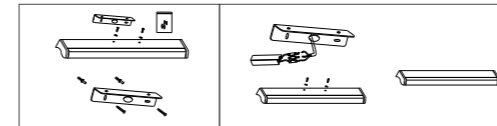

INSTALLATION DIAGRAM