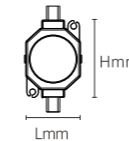

Model No.	W	V	lm	LxHxØ [mm] LxWxH [mm] ØxH [mm]			
OS75005	1.44W	DC24V	42lm	40x45mm	ABS+Polycarbonate	Fixed installation	1