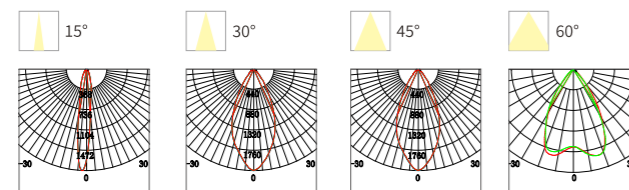

UNDERWATER LIGHT

XCSS01

Model No.	NOZZLE HOLE	W	V	lm	LxHxØ [mm] LxWxH [mm] ØxH [mm]	Material	Notes
OS76001	Φ27mm	6W	DC12V	240lm	Φ150x75mm	Stainless steel	/

MODEL NO.	NOZZLE HOLE	W	V	lm	LxHxØ [mm] LxWxH [mm] ØxH [mm]	Material	Notes
OS76002	Φ35mm	9W	DC24V	360lm	Φ168x80mm	Stainless steel	/

MODEL NO.	NOZZLE HOLE	W	V	lm	LxHxØ [mm] LxWxH [mm] ØxH [mm]	Material	Notes
OS76003	Φ41mm	12W	DC24V	480lm	Φ180x80mm	Stainless steel	/

UNDERWATER LIGHT

XCSS02

Model No.	W	V	lm	Beam Angle	LxHxØ [mm] LxWxH [mm] ØxH [mm]	Material	Notes
OS76004	3W	DC24V	120lm	Φ92mm	Φ100x80mm	Stainless steel	/

Model No.	W	V	lm	Beam Angle	LxHxØ [mm] LxWxH [mm] ØxH [mm]	Material	Notes
OS76005	6W	DC24V	240lm	Φ115mm	Φ120x90mm	Stainless steel	/

Model No.	W	V	lm	Beam Angle	LxHxØ [mm] LxWxH [mm] ØxH [mm]	Material	Notes
OS76006	9W	DC24V	360lm	Φ165mm	Φ180x90mm	Stainless steel	/

INSTALLATION DIAGRAM