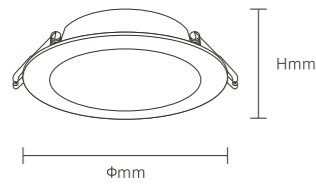

Application

- Real estate
- Homes
- Villas,
- Shopping malls
- Supermarkets
- Stores
- Offices

LED DOWNLIGHT

XZSP05

9W 12W 18W

Frame Color

Materials of Housing: PP
Materials of Optics: PP

Model No.	W	V	lm	Φ [mm]	LxHxΦ [mm] LxWxH [mm] ΦxH [mm]	Material	Installation	Height [mm]
OS12019	9W	AC220-240V	810lm	Φ100mm	Φ120x29.5mm	PP	Recessed	60
OS12020	12W	AC220-240V	1080lm	Φ125mm	Φ145x29.5mm	PP	Recessed	60
OS12021	18W	AC220-240V	1620lm	Φ150mm	Φ170x29.5mm	PP	Recessed	30
OS12022	24W	AC220-240V	2160lm	Φ200mm	Φ225x29.5mm	PP	Recessed	20
OS12023	/	/	/	/	Φ123x38mm	PP	surface-mounted frame	60
OS12024	/	/	/	/	Φ148x38mm	PP	surface-mounted frame	60
OS12025	/	/	/	/	Φ173x38mm	PP	surface-mounted frame	60
OS12026	/	/	/	/	Φ228x38mm	PP	surface-mounted frame	40