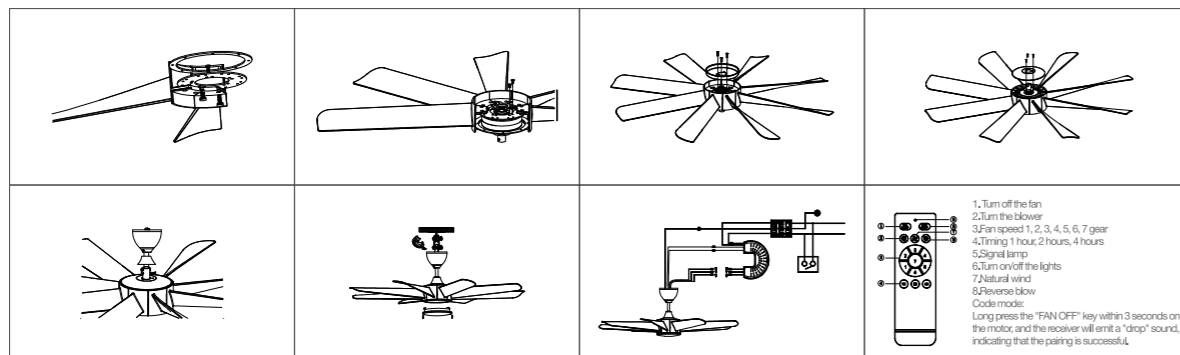

INSTALLATION DIAGRAM

INSTALLATION DIAGRAM

CEILING FAN

Product Features

This ceiling fan is engineered for large spaces and powerful airflow, perfectly meeting the varying cooling needs of modern households. Featuring a high-performance, precision-crafted frequency conversion motor, it offers exceptional energy efficiency and delivers steady, powerful airflow while maintaining low energy consumption. The motor's strong and stable magnetic field ensures reliable operation and a whisper-quiet performance, creating a serene environment ideal for restful sleep, even for babies and the elderly.