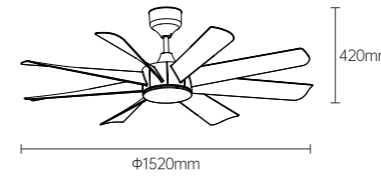

LED FAN LIGHT

YZSP09

Body Color

BLADE MAIN

Model No.: OS22015
 Product size: 60 inch
 Fan leaves: 8-leaf-ABS
 Electrical machinery: 50W-low voltage DC
 Lamp: 24W
 Control mode: Wireless IR Remote Controller
 Function: Forward and reverse rotation with 14gears (Forward rotation with 7 gears and reverse rotation with 7 gears), max rotation speed 120rpm
 Installation method: Lifting hook, hanging rod 250mm
 Packing method: Color box, with 1 unit in each box