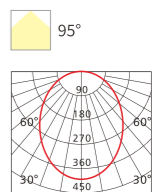

INSTALLATION DIAGRAM

LED DOWNLIGHT

XZSP02

Frame Color

Materials of Housing: **PP**
Materials of Optics: **PP**

Model No.	W	V	lm		LxHxΦ [mm] LxWxH [mm] ΦxH [mm]			
OS12005	4W	AC220-240V	240lm	Φ75mm	Φ88x43mm	PP	Recessed	100
OS12006	8W	AC220-240V	600lm	Φ95mm	Φ109x50mm	PP	Recessed	60
OS12007	12W	AC220-240V	900lm	Φ125mm	Φ137x55mm	PP	Recessed	40
OS12008	15W	AC220-240V	1125lm	Φ155mm	Φ164x55mm	PP	Recessed	40