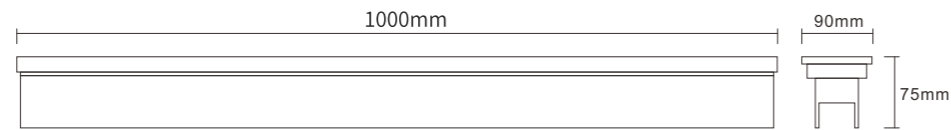

DIMENSIONS