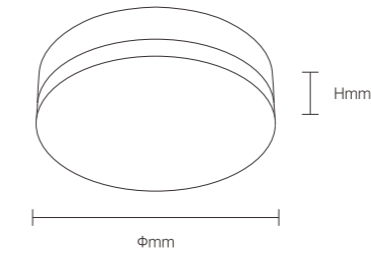

LED WATERPROOF CEILING LIGHT

SZSP15

Frame Color

Materials of Housing: PC
Materials of Optics: PC

Model No.	W	V	lm	LxHxΦ [mm] LxWxH [mm] ΦxH [mm]	Material	Mounting	Life
OS18002	12W	AC220-240V	1080lm	Φ220x60mm	PC	Surface	10
OS18003	18W	AC220-240V	1620lm	Φ280x60mm	PC	Surface	10
OS18001	24W	AC220-240V	2160lm	Φ280x60mm	PC	Surface	10
OS18004	30W	AC220-240V	2700lm	Φ330x61mm	PC	Surface	5
OS18005	36W	AC220-240V	3240lm	Φ330x61mm	PC	Surface	5
OS18006	48W	AC220-240V	4320lm	Φ400x61mm	PC	Surface	5