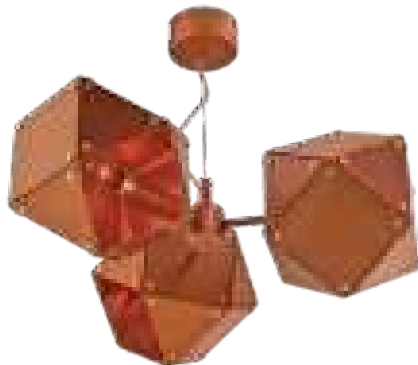

Available in: Copper / ABS

Fixture Height: 200

Standard Packaging Box: 1

Net Weight (Kg): 4.5

Lamp: E14 LED 4.5 W x 3

L	W	D	H
		500	210-2000

DPN-COP-SL1204S5

Description: 5 Light aluminium hexagon style with antique copper finish pendant