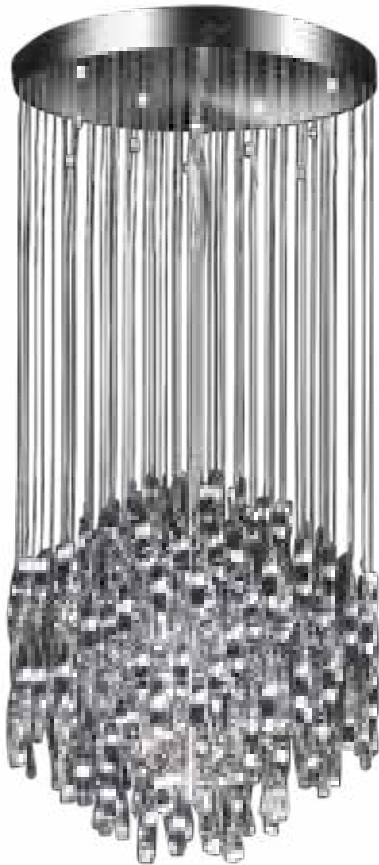

DCL-CHR-MD400500618C

Description: 1 Tier metal string with chrome finish ceiling light

Fixture Height: 1500

Standard Packaging Box: 1

Net Weight (Kg): 18

Lamp: G9 LED 4 W x 8

L	W	D	H
680		1500