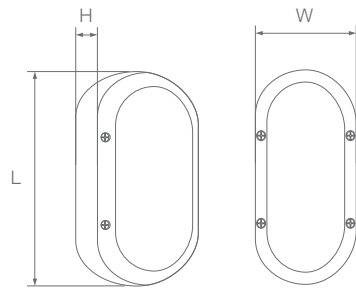

20 W Length: 590 mm
Width: 86 mm
Height: 67 mm

40 W Length: 1180 mm
Width: 86 mm
Height: 67 mm

*With motion sensor

Industrial Lights

Bulk head with pressure die cast aluminium housing and acrylic diffuser (IP65 protection).