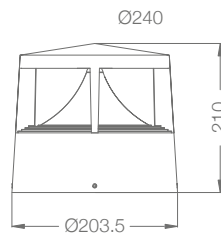

Capella

Features

Die cast aluminium housing
Clear polycarbonate diffuser
Matt grey finish
140 V - 270 V AC
Warm white
IP66

Product Code

OGL-GRY-LGTP03X012XW

Wattage

1 x 12 W COB LED