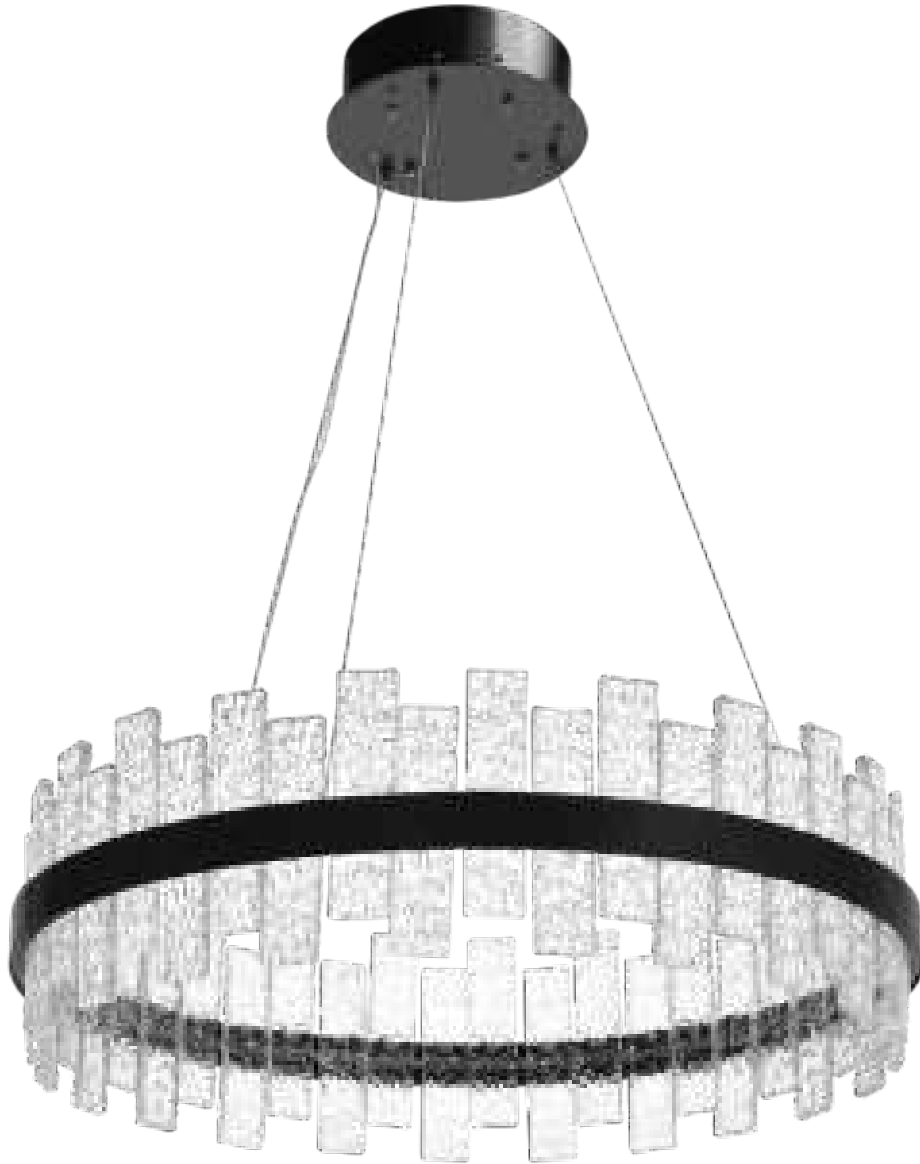

Lynx

Asfour Almaaza

Product code: DMO-BLK-GLS11042X70CM

Color:	Black chrome
Material:	Brass/Rock glass
No. of heads:	N/A
Cap type:	N/A
Wattage:	15 W LED
Dimension (mm):	Ø 700 x H 195
Weight (Kg):	12
No. of boxes for one product:	1