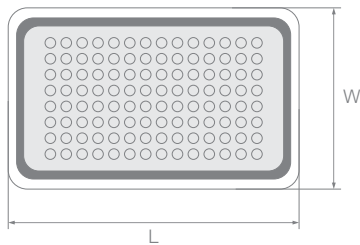

Faro (Low wattage floodlight)

Item Code	Wattage (W)	CCT (K)	Case No.
HFL-GRY-LFRO01S030XC	30	5700	1
HFL-GRY-LFRO01S050XC	50	5700	1

30 W Length: 198 mm
Width: 188 mm
Height: 36 mm

50 W Length: 238 mm
Width: 228 mm
Height: 36 mm

*Efficacy is ≥ 100 Lm / W

IP66 rated floodlight with high pressure die cast aluminium housing, lens and toughened glass cover offering lumen intensity >110 Lm / W.

Ledstar

Item Code	Wattage (W)	CCT (K)	Case No.
OFL-GRY-LFLDLSL070XC	70	5700	1
OFL-GRY-LFLDLSL070XW	70	3000	1
OFL-GRY-LFLDLSL100XC	100	5700	1
OFL-GRY-LFLDLSL100XW	100	3000	1
OFL-GRY-LFLDLSL120XC	120	5700	1
OFL-GRY-LFLDLSL120XW	120	3000	1
OFL-GRY-LFLDLSL150XC	150	5700	1
OFL-GRY-LFLDLSL150XW	150	3000	1
OFL-GRY-LFLDLSL200XC	200	5700	1
OFL-GRY-LFLDLSL200XW	200	3000	1
OFL-GRY-LFLDLSL240XC	240	5700	1
OFL-GRY-LFLDLSL240XW	240	3000	1
OFL-GRY-LFLDLSL300XC	300	5700	1
OFL-GRY-LFLDLSL300XW	300	3000	1
OFL-GRY-LFLDLSL350XC	350	5700	1
OFL-GRY-LFLDLSL400XC	400	5700	1

70 W Length: 230 mm
Width: 195 mm
Height: 53 mm

100 & 120 W Length: 290 mm
Width: 240 mm
Height: 60 mm

150 W Length: 360 mm
Width: 295 mm
Height: 74 mm

200 W Length: 387 mm
Width: 287 mm
Height: 50 mm

240 W Length: 332 mm
Width: 245 mm
Height: 120 mm

300 W Length: 383 mm
Width: 295 mm
Height: 125 mm

350 W Length: 485 mm
Width: 350 mm
Height: 135 mm

400 W Length: 485 mm
Width: 350 mm
Height: 135 mm