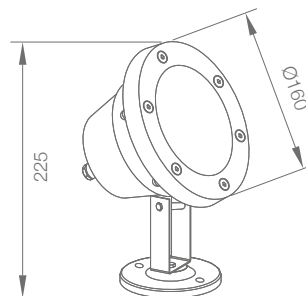

Garnet

Features

304 stainless steel housing
Tempered glass diffuser
12 V AC
Warm white
IP68

Product Code

OSK-WHT-LSPK68R108SW

Wattage

8 x 1 W LED

Note: Product has to be used with 12 V AC/DC power supply at the site, not to be used under water