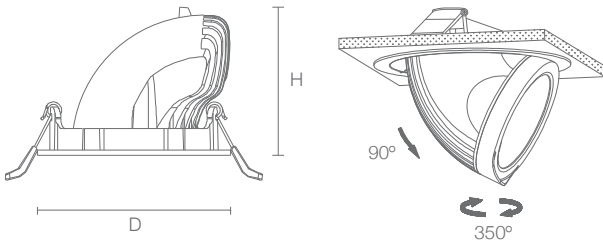

15 W Cutout: Ø85 mm
Height: 72 mm

25 W Cutout: Ø140 mm
Height: 121 mm

*THD <10%

Recess-mounted, COB based multiple zoom light with die cast aluminium housing, anodized reflector and tempered transparent glass diffuser. 40° beam angle.