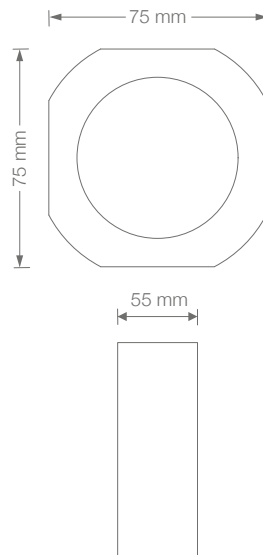

Robo Light

Features

Die cast aluminium housing
Black powder coated
Warm white
140 V - 270 V AC
IP65

Product Code

OWA-BLK-LWWL05S401XW
OWA-BLK-LWWL05S201XW

Wattage

4 x 1 W
2 x 1 W