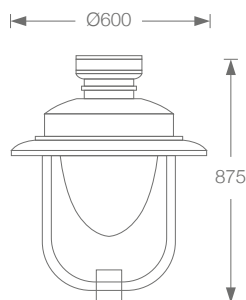

Avior

Features

Die cast aluminium housing
Heat resistant toughened bell shaped acrylic diffuser
MS housing with PU paint
Top canopy made of spun aluminium
140 V - 270 V AC
IP65

Product Code

OGL-GRY-LGTP04X028XW

Wattage

28 W LED