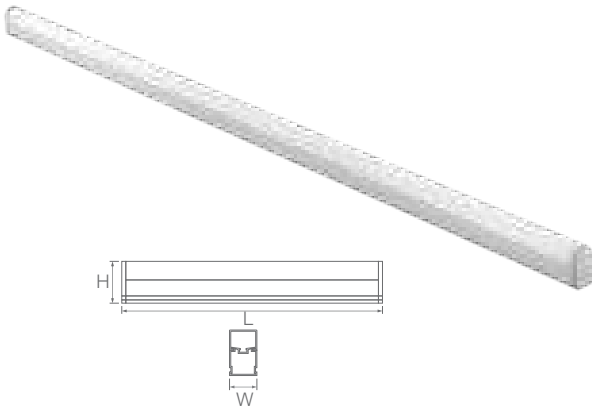

Industrial Lights

High quality batten with extruded aluminium housing and decorative end caps.

Kubik Ultra HD

Item Code	Wattage (W)	CCT (K)	Case No.
HBT-WHT-LKBU4KU535XC	35	6500	20

35 W Length: 1135 mm
Width: 24 mm
Height: 37 mm

Corrosion and impact resistant batten with polycarbonate housing. Dust and water-proof.