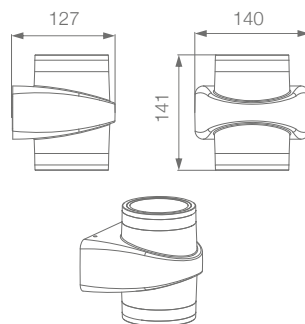

Wattage

1 x 3 W COB LED

Xcellent

Features

Die cast aluminium housing
Opal polycarbonate diffuser
Matt grey finish
90 V - 260 V AC
Up and down light
Warm white
IP54

Product Code

OWA-BLK-LWWL02R206XW

Wattage

2 x 6 W COB LED