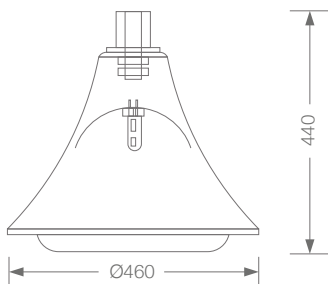

Lex

Features

Heavy spun aluminium housing
PU paint
Heavy duty heat resistance /
toughened acrylic diffuser
140 V - 270 V AC
IP65

Product Code

OGL-GRY-LWLL01X045XW

Wattage

45 W LED