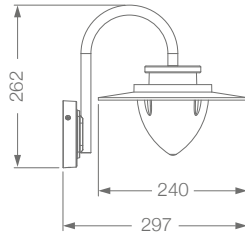

Woody

Features

Die cast aluminium housing
Opal white polycarbonate diffuser
Matt grey finish
90 V - 260 V AC
Warm white
IP54

Product Code

OWA-GRY-LWLL01X108XW

Wattage

1 x 8 W COB LED