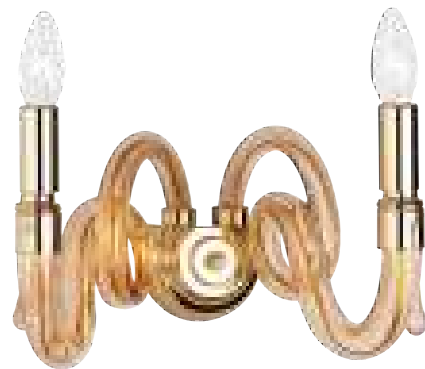

Lamp: E14 LED 4.5 W x 1 and LED 3 W (In-built)

L	W	D	H
155	280		405

DWL-AMB-WL00002SYE14

Description: 2 Light honey glass wall lamp

Fixture Height: 225

Standard Packaging Box: 4

Net Weight (Kg): 1.9

Lamp: E14 LED 4.5 W x 2