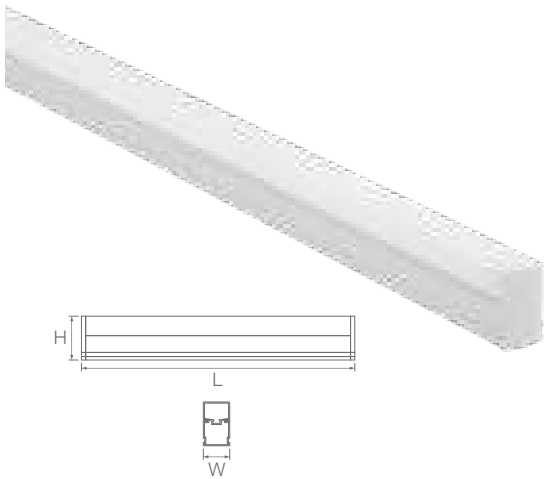

Battens / Tubes

High quality batten with extruded aluminium housing and decorative end caps.

Glaze

Item Code	Wattage (W)	CCT (K)	Case No.
BTI-WHT-LGLZ01X010XC	10	6500	20
BTI-WHT-LGLZ01X010XN	10	4000	20
BTI-WHT-LGLZ01X010XW	10	3000	20
BTI-WHT-LGLZ01X020XC	20	6500	20
BTI-WHT-LGLZ01X020XN	20	4000	20
BTI-WHT-LGLZ01X020XW	20	3000	20
BTI-WHT-LGLZ01X024XC	24	6500	20
BTI-WHT-LGLZ01X024XN	24	4000	20
BTI-WHT-LGLZ01X024XW	24	3000	20

10 W Length: 570 mm
Width: 22 mm
Height: 37 mm

20 W Length: 1135 mm
Width: 22 mm
Height: 37 mm

24 W Length: 1185 mm
Width: 22 mm
Height: 37 mm

High quality batten with polycarbonate housing and decorative end caps.