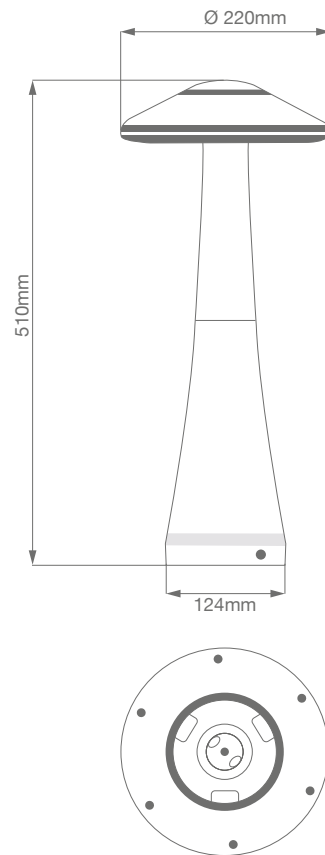

Elumx

Features

Die cast aluminium housing
Opal white polycarbonate diffuser
Matt grey finish
90 V - 260 V AC
Warm white
IP54

Product Code

OBL-GRY-LBLD05R601XW

Wattage

6 W LED

Mushroom