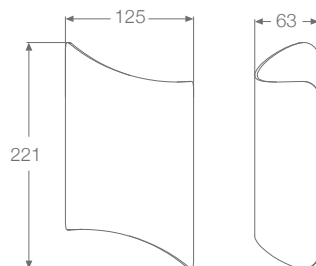

Wattage

2 x 6 W COB LED