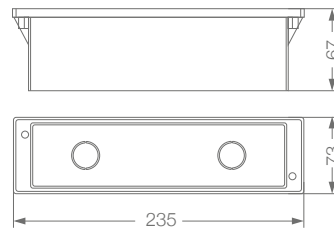

Wattage

10 x 0.5 W LED

Preston

Features

Die cast aluminium housing
Tempered glass diffuser
Grey finish
90 V - 260 V AC
Up and down light
Warm white
IP54

Product Code

OWA-BLK-LWWL02X203XW

Wattage

2 x 3 W LED