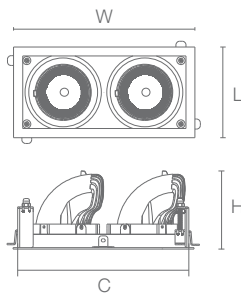

Recess-mounted zoom light with powder coated die cast aluminium housing and anodized aluminium reflector. 38° beam angle.

Zoom Light

Item Code	Wattage (W)	CCT (K)	Case No.
IRL-WHT-LZOM01R015XC	15	6500	1
IRL-WHT-LZOM01R015XN	15	4000	1
IRL-WHT-LZOM01R015XW	15	3000	1
IRL-WHT-LZOM01R025XC	25	6500	1
IRL-WHT-LZOM01R025XN	25	4000	1
IRL-WHT-LZOM01R025XW	25	3000	1

15 W Cutout: Ø85 mm
Height: 72 mm

25 W Cutout: Ø140 mm
Height: 121 mm

*THD <10%

Recess-mounted, COB based multiple zoom light with die cast aluminium housing, anodized reflector and tempered transparent glass diffuser. 40° beam angle.

Multiple Zoom Light

Item Code	Wattage (W)	CCT (K)	Case No.
IRL-WHT-LZOMMLR215XC	2x15	6500	20
IRL-WHT-LZOMMLR215XN	2x15	4000	20
IRL-WHT-LZOMMLR215XW	2x15	3000	20

2 x 15 W Length: 192 mm
Width: 92 mm
Height: 86 mm