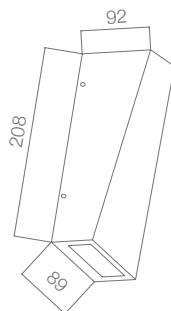

Wattage

10 x 0.5 W LED

Preston

Features

Die cast aluminium housing
Tempered glass diffuser
Grey finish
90 V - 260 V AC
Up and down light
Warm white
IP54

Product Code

OWA-BLK-LWWL02X203XW

Wattage

2 x 3 W LED