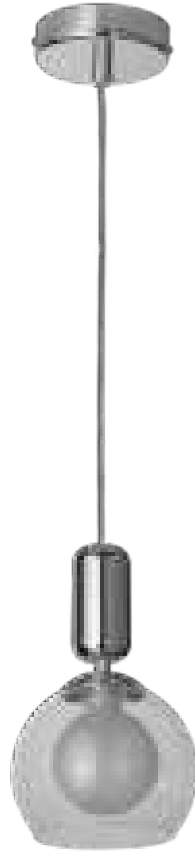

DPN-CHR-MD160030111A

Description: 1 Light clear globe glass with chrome finish pendant

Fixture Height: 210

Standard Packaging Box: 1

Net Weight (Kg): 0.6

Lamp: G9 LED 5 W x 1

L	W	D	H
		130	1200

DPN-RDG-MD160030111A

Description: 1 Light clear globe glass with rose gold finish pendant

Fixture Height: 210

Standard Packaging Box: 1

Net Weight (Kg): 0.6

Lamp: G9 LED 5 W x 1

L	W	D	H
		130	1200