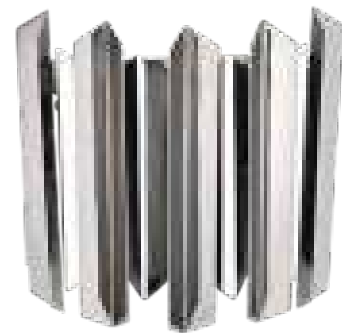

Description: 1 Light flute with chrome finish wall lamp

Fixture Height: 345

Standard Packaging Box: 4

Net Weight (Kg): 2.5

Lamp: E14 LED 4.5 W x 1

L	W	D	H
110	100		345

DWL-CHR-WLLED5006

Description: 2 Light strip with chrome finish wall lamp