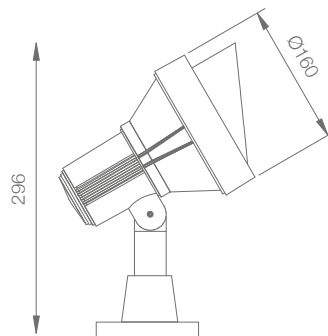

Splash

Features

Die cast aluminium housing
Transparent tempered glass diffuser
Matt grey finish
90 V - 260 V AC
Warm white
IP54

Product Code

OSK-BLK-LSPK05R112SW

Wattage

1 x 12 W COB LED