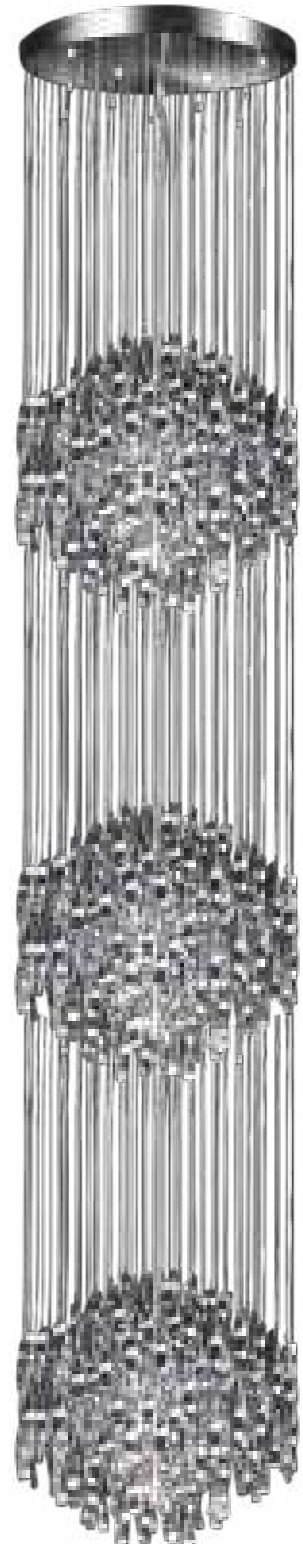

L	W	D	H
680		1700	

DCL-CHR-MD400500654C

Description: 3 Tier metal string with chrome finish ceiling light

Fixture Height: 2500

Standard Packaging Box: 1

Net Weight (Kg): 38

Lamp: G9 LED 4 W x 24

L	W	D	H
680		2500	