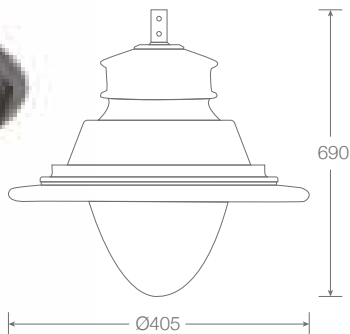

30 W LED

Navis

Features

Die cast aluminium housing
Polycarbonate diffuser
Powder coated
IP65

Product Code

OGL-GRY-LGTP06R040XC
OGL-GRY-LGTP06R040XN
OGL-GRY-LGTP06R040XW

Wattage

40 W LED