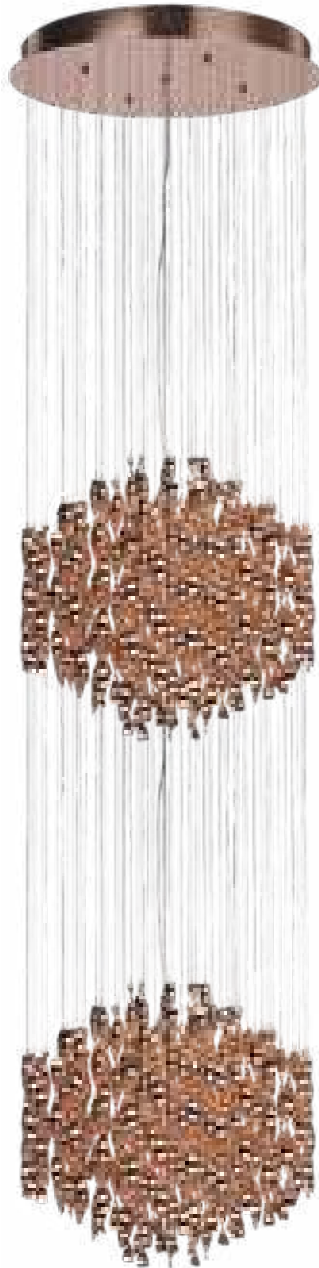

DCL-RDG-MD400500636C

Description: 2 Tier metal string with rose gold finish ceiling light

Fixture Height: 1700

Standard Packaging Box: 1

Net Weight (Kg): 32

Lamp: G9 LED 4 W x 16

L	W	D	H
680			1700