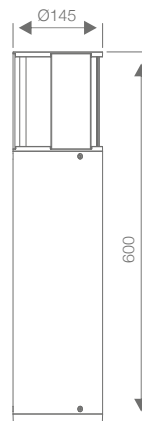

Miram

Features

Die cast aluminium housing
Opal white polycarbonate diffuser
Matt grey finish
90 V - 260 V AC
Warm white
IP54

Product Code

OBL-GRY-LBLD01R305XW

Wattage

3 x 10 x 0.5 W LED