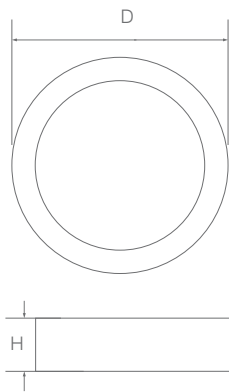

Downlights

Surface-mounted round panel with die cast aluminium housing.