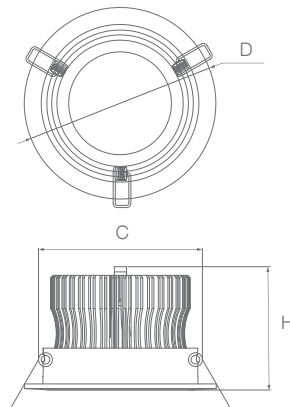

COB-Downlights

Recess-mounted, COB-based, round, tiltable downlight with die cast aluminium housing and 36° beam angle.

Estus Swivel (Round)

Item Code	Wattage (W)	CCT (K)	Case No.
ICO-WHT-LETS36R003XC	3	6500	20
ICO-WHT-LETS36R003XN	3	4000	20
ICO-WHT-LETS36R003XW	3	3000	20
ICO-WHT-LETS36R006XC	6	6500	20
ICO-WHT-LETS36R006XN	6	4000	20
ICO-WHT-LETS36R006XW	6	3000	20
ICO-WHT-LETS36R009XC	9	6500	20
ICO-WHT-LETS36R009XN	9	4000	20
ICO-WHT-LETS36R009XW	9	3000	20
ICO-WHT-LETS36R012XC	12	6500	20
ICO-WHT-LETS36R012XN	12	4000	20
ICO-WHT-LETS36R012XW	12	3000	20
ICO-WHT-LETS36R015XC	15	6500	20
ICO-WHT-LETS36R015XN	15	4000	20
ICO-WHT-LETS36R015XW	15	3000	20
ICO-WHT-LETS36R018XC	18	6500	10
ICO-WHT-LETS36R018XN	18	4000	10
ICO-WHT-LETS36R018XW	18	3000	10
ICO-WHT-LETS36R024XC	24	6500	10
ICO-WHT-LETS36R024XN	24	4000	10
ICO-WHT-LETS36R024XW	24	3000	10
ICO-WHT-LETS36R030XC	30	6500	10
ICO-WHT-LETS36R030XN	30	4000	10
ICO-WHT-LETS36R030XW	30	3000	10

3 W Cutout: Ø58 mm
Height: 50 mm

6 W Cutout: Ø74 mm
Height: 65 mm

9 W Cutout: Ø74 mm
Height: 65 mm

12 W Cutout: Ø95 mm
Height: 85 mm

15 W Cutout: Ø95 mm
Height: 85 mm

18 W Cutout: Ø118 mm
Height: 85 mm

24 W Cutout: Ø118 mm
Height: 85 mm

30 W Cutout: Ø118 mm
Height: 100 mm

*THD <10% for wattage ≥6 W.
*Also available in black housing