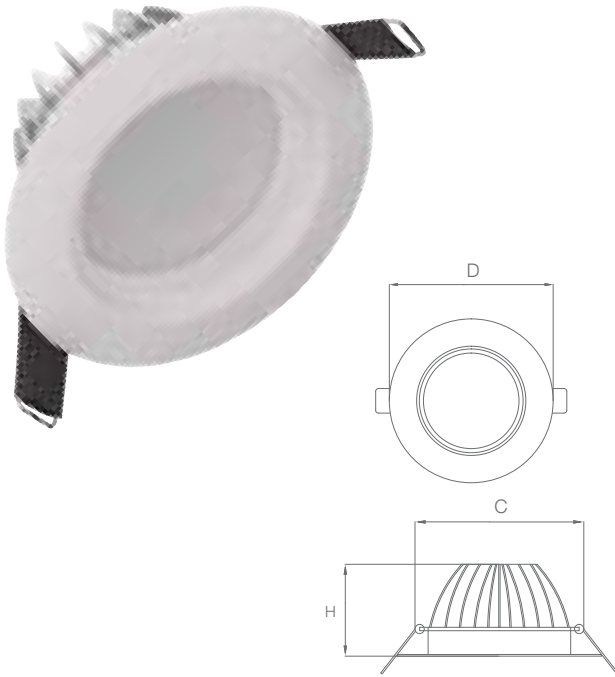

6 W Length: 125 mm
Width: 125 mm
Height: 35 mm

12 W Length: 175 mm
Width: 175 mm
Height: 35 mm

18 W Length: 225 mm
Width: 225 mm
Height: 35 mm

Downlights

Recess-mounted round downlight with die cast aluminium housing.