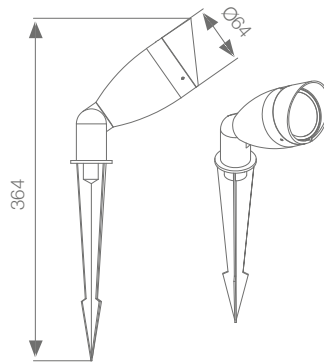

Luminz

Features

Die cast aluminium housing
Transparent tempered glass diffuser
Matt grey finish
90 V - 260 V AC
Warm white
IP65

Product Code

OSK-BLK-LSPK03R104XW

Wattage

4 x 1 W LED