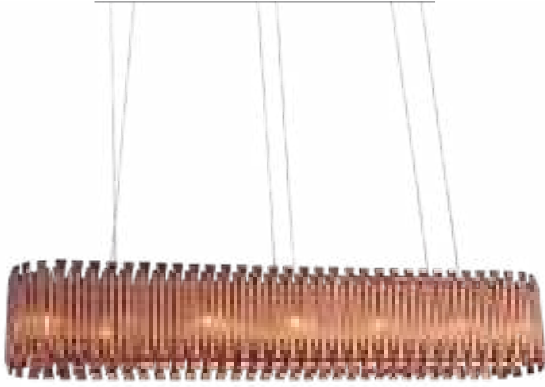

Fixture Height: 2500

Standard Packaging Box: 1

Net Weight (Kg): 38

Lamp: G9 LED 4 W x 24

L	W	D	H
680			2500

DCH-COP-SL1162S2

Description: 14 Light aluminium pipe with copper finish pendant

Fixture Height: 320