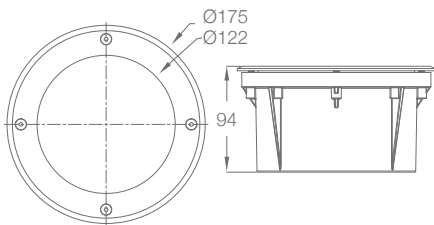

Polaris

Features

- Die cast aluminium housing
- 304 stainless steel ring
- Transparent tempered glass diffuser
- Stainless steel finish
- 90 V - 260 V AC
- Warm white
- IP67

Product Code

OGB-BLK-LGBL05R101XW

Wattage

10 x 1 W LED