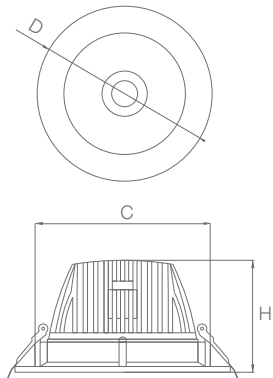

COB-Downlights

Recess-mounted, COB-based downlight with die cast aluminium housing and clear glass.

Eris Fixed

Item Code	Wattage (W)	CCT (K)	Case No.
ICO-WHT-LERS05R007XC	7	6500	50
ICO-WHT-LERS05R007XN	7	4000	50
ICO-WHT-LERS05R007XW	7	3000	50
ICO-WHT-LERS05R012XC	12	6500	40
ICO-WHT-LERS05R012XN	12	4000	40
ICO-WHT-LERS05R012XW	12	3000	40
ICO-WHT-LERS05R020XC	20	6500	10
ICO-WHT-LERS05R020XN	20	4000	10
ICO-WHT-LERS05R020XW	20	3000	10
ICO-WHT-LERS05R035XC	35	6500	10
ICO-WHT-LERS05R035XN	35	4000	10
ICO-WHT-LERS05R035XW	35	3000	10

7 W Cutout: Ø80 mm
Height: 60 mm
Beam angle: 33°

12 W Cutout: Ø100 mm
Height: 65 mm
Beam angle: 45°

20 W Cutout: Ø130 mm
Height: 75 mm
Beam angle: 45°

35 W Cutout: Ø185 mm
Height: 95 mm
Beam angle: 50°