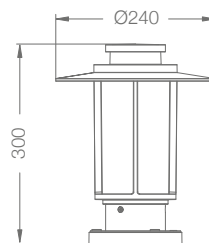

Irena

Features

Die cast aluminium housing
Opal polycarbonate diffuser
Matt grey finish
140 V - 270 V AC
Warm white
IP66

Product Code

OGL-GRY-LGTP02X006XW

Wattage

1 x 6 W LED