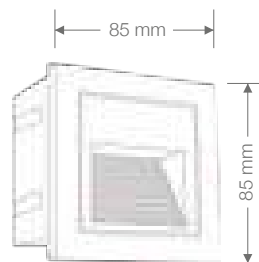

Wattage

3 W LED

*Grey housing | #White housing