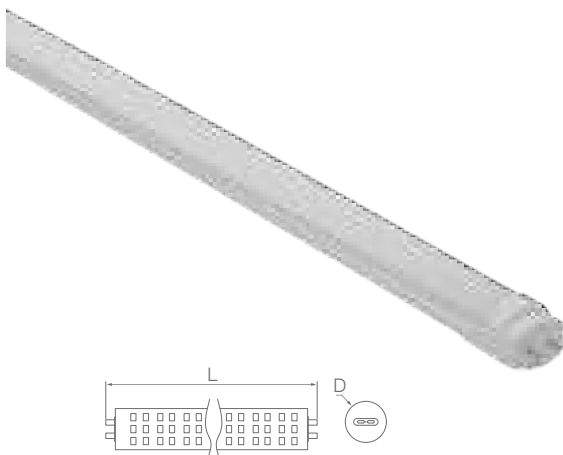

T8 Retro Tube

Item Code	Wattage (W)	CCT (K)	Case No.
BTI-WHT-LTBL01X020XC	20	6000	10
BTI-WHT-LTBL01X020XW	20	3000	10

20 W Length: 1200 mm
Height: 30 mm