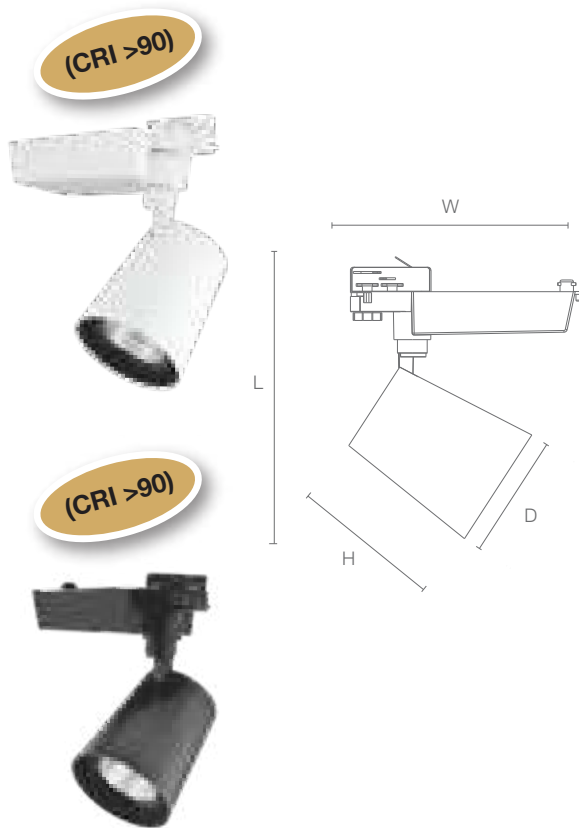

Track-mounted round focus light with moveable base. Fully adjustable with aluminium housing (including driver casing). 40° beam angle.

Track Light

Item Code	Wattage (W)	CCT (K)	Case No.
IRL-WHT-LTRLW1R010XC	10	5000	1
IRL-WHT-LTRLW1R010XN	10	4000	1
IRL-WHT-LTRLW1R010XW	10	3000	1
IRL-WHT-LTRLW1R020XC	20	5000	1
IRL-WHT-LTRLW1R020XN	20	4000	1
IRL-WHT-LTRLW1R020XW	20	3000	1
IRL-WHT-LTRLW1R030XC	30	5000	1
IRL-WHT-LTRLW1R030XN	30	4000	1
IRL-WHT-LTRLW1R030XW	30	3000	1
IRL-BLK-LTRLB1R010XC	10	5000	1
IRL-BLK-LTRLB1R010XN	10	4000	1
IRL-BLK-LTRLB1R010XW	10	3000	1
IRL-BLK-LTRLB1R020XC	20	5000	1
IRL-BLK-LTRLB1R020XN	20	4000	1
IRL-BLK-LTRLB1R020XW	20	3000	1
IRL-BLK-LTRLB1R030XC	30	5000	1
IRL-BLK-LTRLB1R030XN	30	4000	1
IRL-BLK-LTRLB1R030XW	30	3000	1

10 W Dia: Ø78 mm
Length: 205 mm
Width: 192 mm
Height: 106 mm

20 W Dia: Ø110 mm
Length: 268 mm
Width: 240 mm
Height: 131 mm

30 W Dia: Ø110 mm
Length: 268 mm
Width: 240 mm
Height: 131 mm

Accessories for Track Light

3 Line Track

Item Code	Length	Colour
ACI-WHT-LTRK3L1MTRBL	1 Meter	Black
ACI-WHT-LTRK3L1MTRWH	1 Meter	White
ACI-WHT-LTRK3L2MTRBL	2 Meter	Black
ACI-WHT-LTRK3L2MTRWH	2 Meter	White

3 Line Track Connector

Item Code	Shape	Colour
ACI-BLK-LTRCBL3LISHP	I	Black
ACI-WHT-LTRCWH3LISHP	I	White
ACI-BLK-LTRCBL3LLSHP	L	Black
ACI-WHT-LTRCWH3LLSHP	L	White
ACI-BLK-LTRCBL3LXSHP	X	Black
ACI-WHT-LTRCWH3LXSHP	X	White
ACI-BLK-LTRCBL3LTSHP	T	Black
ACI-WHT-LTRCWH3LTSHP	T	White