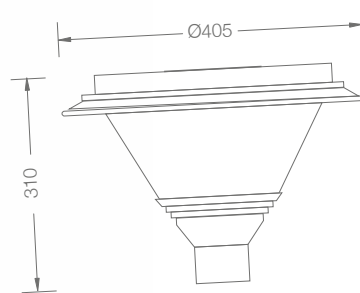

Navis

Features

Die cast aluminium housing
Polycarbonate diffuser
Powder coated
IP65

Product Code

OGL-GRY-LGTP06R040XC
OGL-GRY-LGTP06R040XN
OGL-GRY-LGTP06R040XW

Wattage

40 W LED