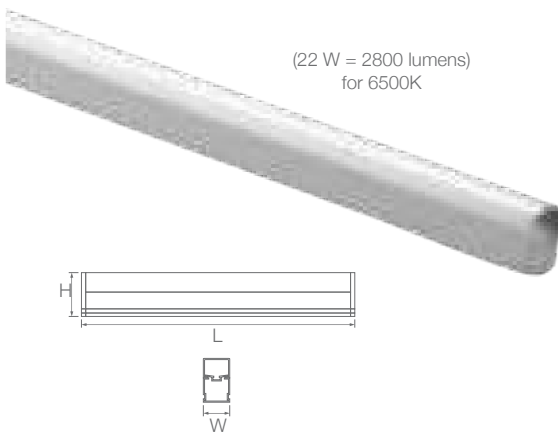

10 W Length: 570 mm
Width: 22 mm
Height: 37 mm

20 W Length: 1135 mm
Width: 22 mm
Height: 37 mm

24 W Length: 1185 mm
Width: 22 mm
Height: 37 mm

High quality batten with polycarbonate housing and decorative end caps.