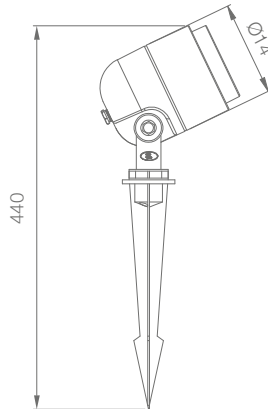

Sparklz

Features

Die cast aluminium housing
Transparent tempered glass diffuser
Matt grey finish
90 V - 260 V AC
Warm white
IP65

Product Code

OSK-BLK-LSPK04R112XW

Wattage

1 x 12 W COB LED