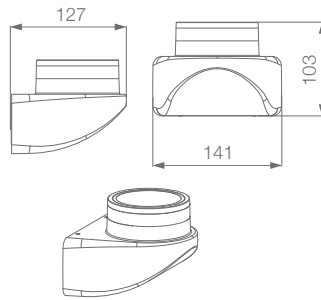

Octan

Features

Die cast aluminium housing
Opal polycarbonate diffuser
Matt grey finish
90 V - 260 V AC
Warm white
IP54

Product Code

OWA-BLK-LWWL02R108XW

Wattage

1 x 8 W COB LED

Alfie

Features

Die cast aluminium housing
SUS304 ring
Frosted polycarbonate diffuser
Anti-glare
90 V - 260 V AC
Warm white
IP65

Product Code

OWA-GRY-LBRK01S105XW