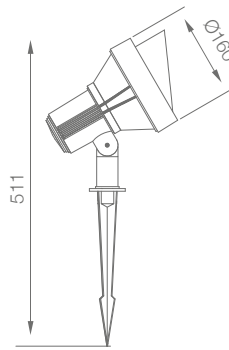

Illumine

Features

Die cast aluminium housing
Transparent tempered glass diffuser
Matt grey finish
90 V - 260 V AC
Warm white
IP54

Product Code

OSK-BLK-LSPK05R112XW

Wattage

1 x 12 W COB LED