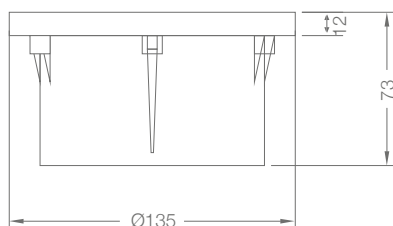

Hydrus

Features

Die cast aluminium housing
304 stainless steel ring
Transparent tempered glass diffuser
90 V - 260 V AC
Warm white
IP67

Product Code

OGB-BLK-LGBL06R601XW

Wattage

6 x 1 W LED