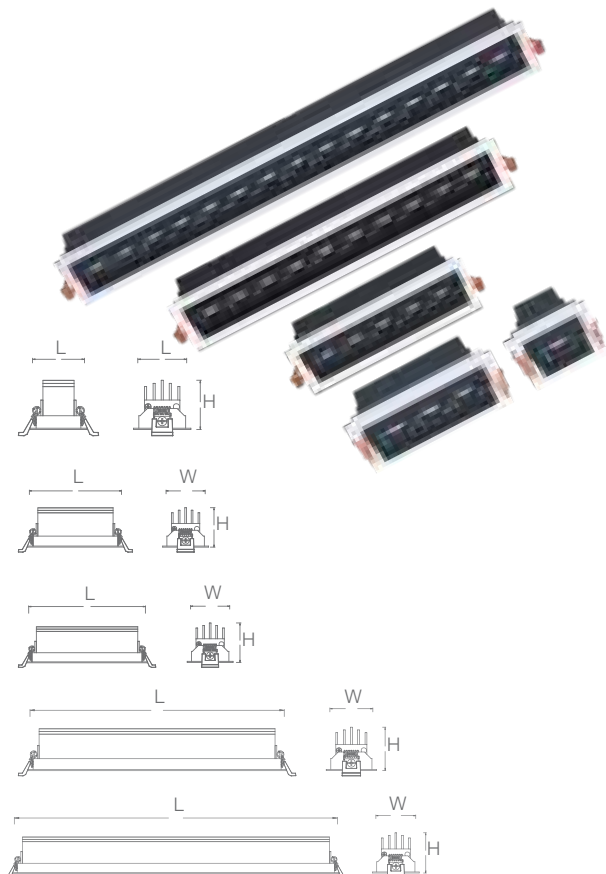

Emina Tiltable

Item Code	Wattage (W)	CCT (K)	Case No.
IRL-WHT-LEMAT1R008XC	8	6500	20
IRL-WHT-LEMAT1R008XN	8	4000	20
IRL-WHT-LEMAT1R008XW	8	3000	20
IRL-WHT-LEMAT1R015XC	15	6500	20
IRL-WHT-LEMAT1R015XN	15	4000	20
IRL-WHT-LEMAT1R015XW	15	3000	20

8 W Cutout: Ø55 mm
Dia: Ø65 mm
Height: 65 mm

15 W Cutout: Ø75 mm
Dia: Ø85 mm
Height: 80 mm

*CRI >90, THD <10%

Recess-mounted, COB based tiltable linear spot light with die cast aluminium housing and 30° beam angle.