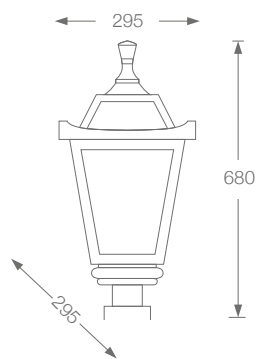

Turais

Features

Die cast aluminium housing
Heat resistant toughened glass
(clear diffuser)
140 V - 270 V AC
IP65

Product Code

OGL-GRY-LGTP02X030XW

Wattage

30 W mid power LED