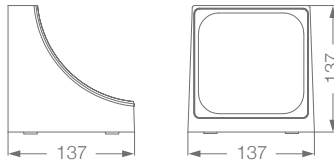

Woody

Features

Die cast aluminium housing
Opal white polycarbonate diffuser
Matt grey finish
90 V - 260 V AC
Warm white
IP54

Product Code

OWA-GRY-LWLL01X108XW

Wattage

1 x 8 W COB LED