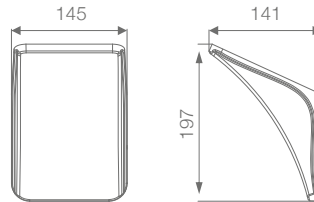

Kira

Features

Die cast aluminium housing
Transparent tempered glass diffuser
Matt grey finish
90 V - 260 V AC
Warm white
Wall washer light
IP54

Product Code

OWA-GRY-LWWL04X012XW

Wattage

1 x 12 W COB LED

Foot Light

Features

Die cast aluminium housing
Polycarbonate diffuser
White and grey finish
150 V - 300 V AC
IP54

Product Code

OWA-BLK-LFTL01S003XW*
OWA-WHT-LFTLW1S003XW#