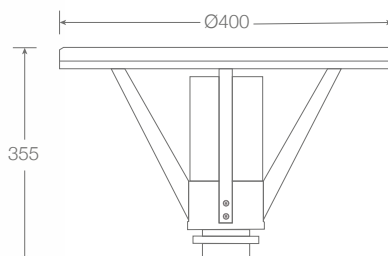

Ring Post Top

Features

Die cast aluminium housing
Polycarbonate diffuser
Powder coated
IP65

Product Code

OGL-GRY-LGTP07X040XW
OGL-GRY-LGTP07X060XW

Wattage

40 W LED
60 W LED