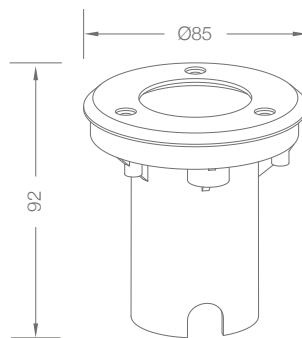

Castor

Features

304 stainless steel ring
Transparent tempered glass diffuser
Stainless steel finish
90 V - 260 V AC
Warm white
IP67

Product Code

OGB-BLK-LGBL04R301XW

Wattage

3 x 1 W LED