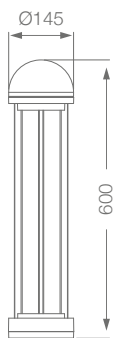

Visio

Features

Die cast aluminium housing
Tempered glass diffuser
Matt grey finish
90 V - 260 V AC
Warm white
IP54

Product Code

OBL-GRY-LBLD06R108XW

Wattage

8 W COB LED

All dimensions are in mm