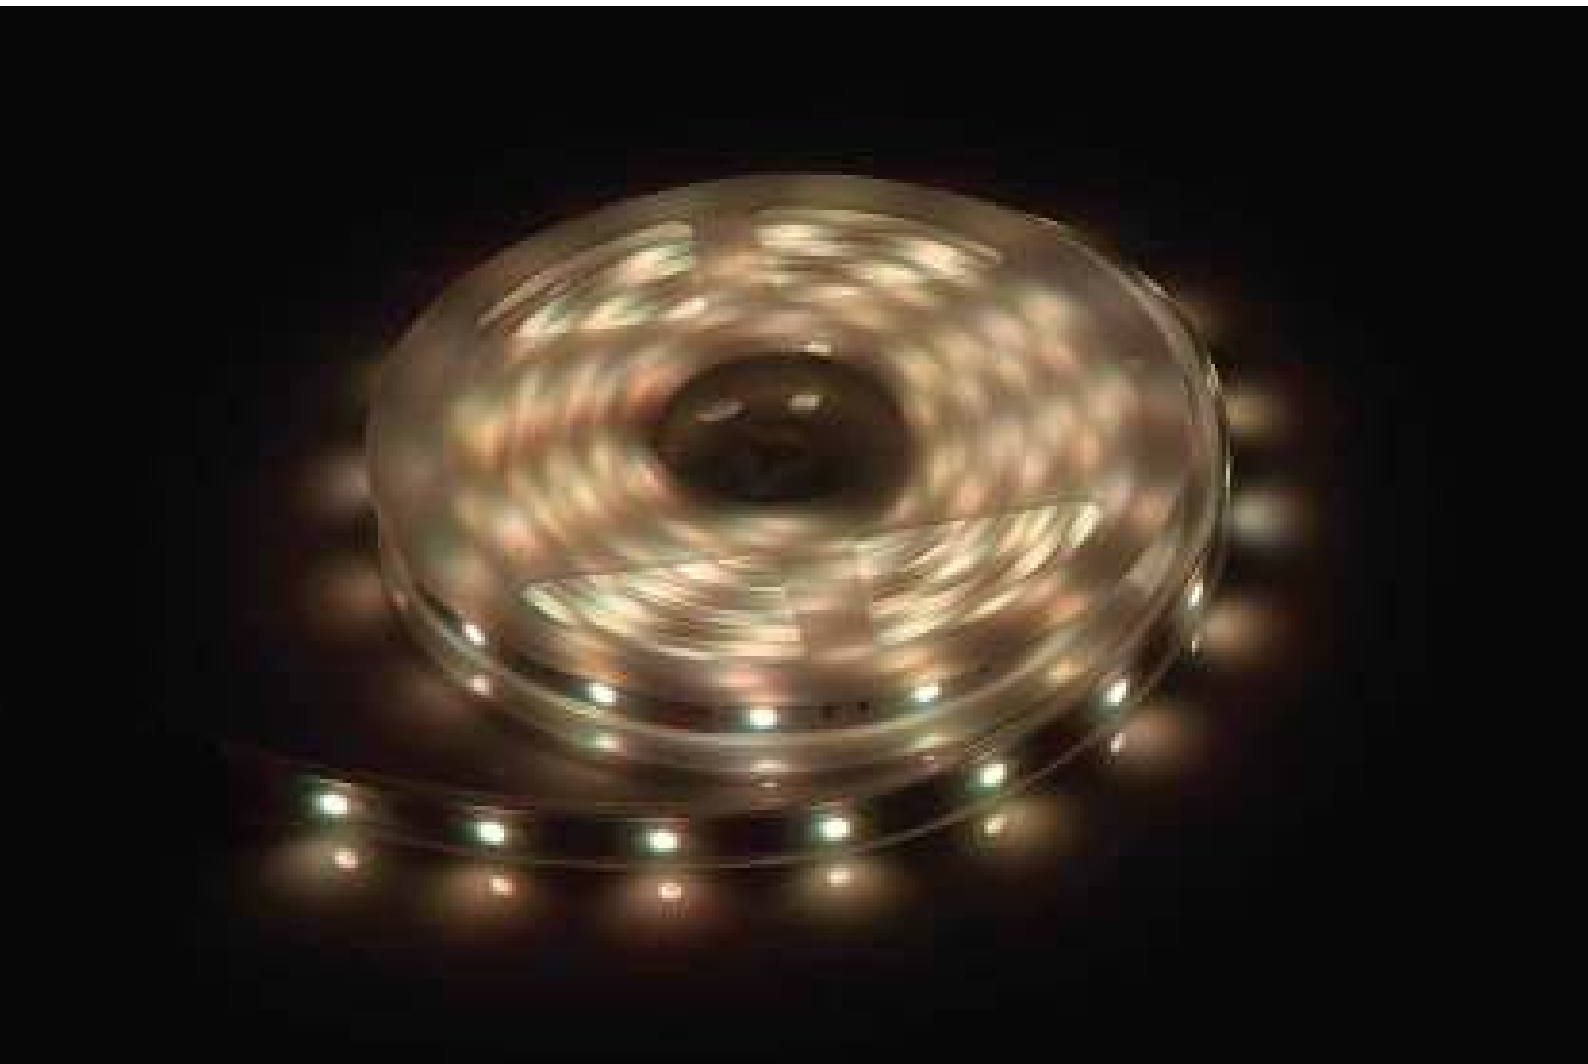

Strip Lights

Give your home a festive makeover or create awe-inspiring spaces within your home with our LED strip lights in blue, white, and other pleasing colours. Our strip lights come in a 5-meter roll with specific cut points.