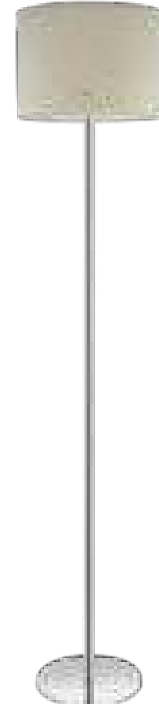

Description: 1 Light brass fabric with chrome finish floor lamp

Fixture Height: 550

Standard Packaging Box: 2

Net Weight (Kg): 6.5

Lamp: E27 LED 7 W x 1

L	W	D	H
350	350		1550

**NEW
ARRIVAL**

DFL-CHR-FL12021192A