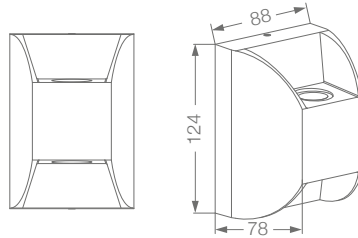

- Residential
- Offices
- Hotels
- Banquet Halls
- Malls

Lupus

Features

Die cast aluminium housing
 Transparent tempered glass diffuser
 Matt grey finish
 90 V - 260 V AC
 Up and down light
 Warm white
 IP54