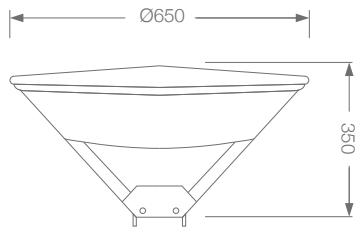

Vimio

Features

Die cast aluminium housing
Heat resistant toughened glass diffuser
140 V - 270 V AC
IP65

Product Code

OGL-GRY-LGTP05X030XW

Wattage

30 W LED