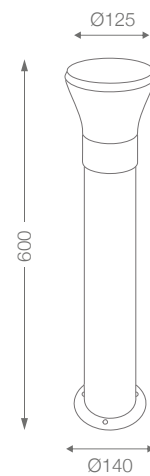

Cone Bollard

Features

Die cast aluminium housing
Opal diffuser with in-built LED
140 V - 270 V AC
IP65

Product Code

OBL-GRY-LBLDCON010XW

Wattage

10 W LED