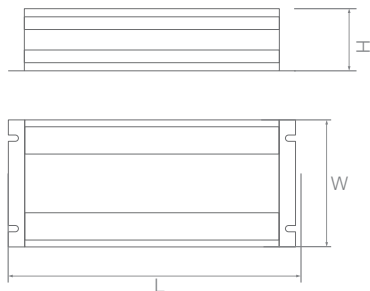

25 W Width: 10 mm
Height: 4.5 mm

40 W Width: 10 mm
Height: 4.5 mm

75 W Width: 10 mm
Height: 4.5 mm

Power Supply for Indoor Strip Light (IP20)

Item Code	Wattage (W)
ZCI-WHT-LDRV01S030XX	30
ZCI-WHT-LDRV01S048XX	48
ZCI-WHT-LDRV01S060XX	60
ZCI-WHT-LDRV01S072XX	72
ZCI-WHT-LDRV01S096XX	96