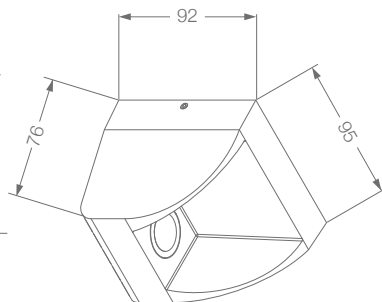

Wattage

1 x 3 W COB LED

Xcellent

Features

Die cast aluminium housing
Opal polycarbonate diffuser
Matt grey finish
90 V - 260 V AC
Up and down light
Warm white
IP54

Product Code

OWA-BLK-LWWL02R206XW

Wattage

2 x 6 W COB LED