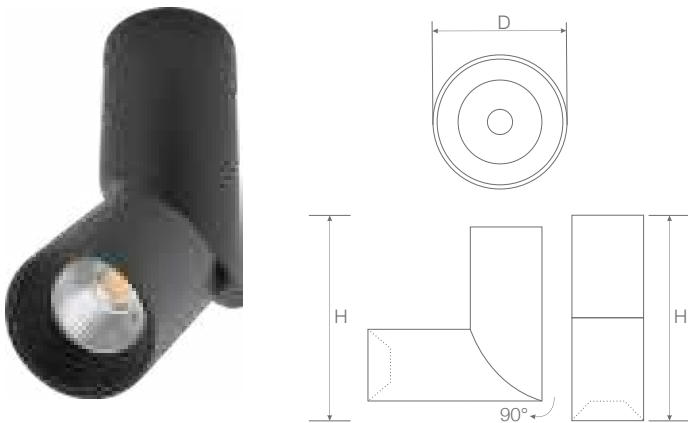

Cyno

Item Code	Wattage (W)	CCT (K)	Case No.
IRL-BLK-LCYN01R010SC	10	6500	20
IRL-BLK-LCYN01R010SN	10	4000	20
IRL-BLK-LCYN01R010SW	10	3000	20

10 W Dia: Ø50 mm
Height: 165 mm

Deep recessed, extended COB focus light with die cast aluminium housing.