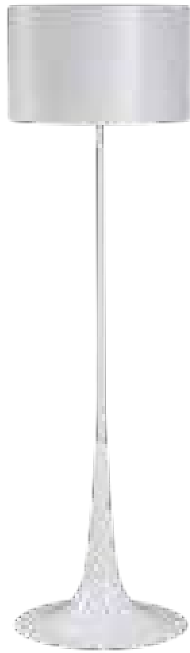

Floor Lamps

DFL-WHT-FL306F

Description: 1 Light aluminium shade with white paint finish floor lamp

Fixture Height: 1765

Standard Packaging Box: 1

Net Weight (Kg): 12.5

Lamp: E27 LED 7 W x 1

L	W	D	H
500			1765