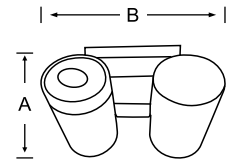

MF BHF 802Y	2x5w	165x105	10	6250.00

LED two way up-down light made of cast aluminium housing fitted with toughened glass.