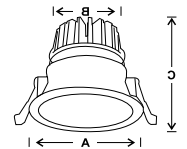

MF DL LED 129	30w	120x105x85	10	4200.00

LED COB 4-way TILTABLE spot light fixture made die cast aluminium housing fitted with high quality reflector.