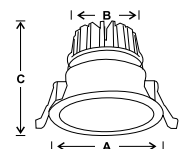

MF DL LED 124	3w	42x38x42	20	825.00

MF DL LED 124	6w	60x52x65	20	975.00

MF DL LED 124	9w	75x65x60	20	1250.00

MF DL LED 124	12w	85x75x65	20	1300.00

MF DL LED 124	18w	100x90x92	20	2200.00

MF DL LED 124	30w	130x115x120	20	3000.00

LED COB DEEP spot light fixture made die cast aluminium housing fitted with high quality reflector.