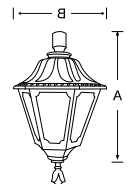

MF MVF 509A (M)	25w	325x580	1	9300.00
MF MVF 509A (M)	45w	325x580	1	9700.00
MF MVF 509A (L)	70w	425x750	1	19200.00

LED decorative Drop down light made of cast aluminum body fitted with PMMA diffuser.