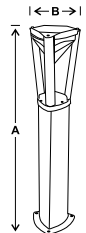

MF BL LED 090	10w	800x285	1	11800.00

LED Bollard light fixture made of cast aluminium fitted with polycarbonate diffuser.

MF BL LED 091	10w	600x150	1	10800.00

MF BL LED 091	10w	800x150	1	12400.00

LED Bollard light fixture made of cast aluminium fitted with clear polycarbonate diffuser & reflector.