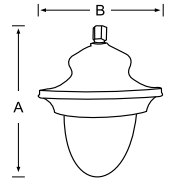

Product Code	Wattage	Size AxBxC (mm)	Std. Pkg.	M.R.P.
MF MVF 507 D	25w	500x370	1	11500.00
MF MVF 507 D	45w	500x370	1	12200.00

LED decorative drop down light made of aluminium housing fitted with PMMA diffuser.