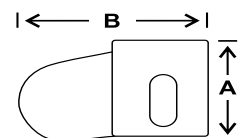

LED STEP LIGHT

Product Code	Wattage	Size AxBxC (mm)	Std. Pkg.	M.R.P.

MF BHF 810	6w	60x75	10	1900.00

MF BHF 810	12w	75x100	10	4180.00

LED IP 65 Surface light made of cast aluminium housing fitted with toughened glass.

MF BHF 803	3w	90x90	10	900.00

LED step light fixture made of die cast aluminium.

MF BHF 804	5w	135x90	20	1650.00

LED step light fixture made of die cast aluminium.

MF BHF 805	7w	200x90	10	2450.00

MF BHF 805	15w	200x90	10	2900.00

LED step light fixture made of die cast aluminium.

MF BHF 806	3w	46x80	10	1250.00

LED step light fixture made of die cast aluminium.

MF BHF 807	3w	46x80	10	1250.00

LED step light fixture made of die cast aluminium.