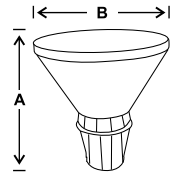

MF BL LED 086	10w	240x220	1	4700.00

LED Gate light fixture made of cast aluminium fitted with polycarbonate diffuser.