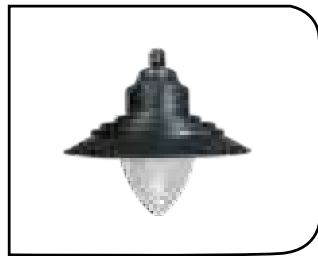

MF MVF 507 E	25w	450x500	1	11300.00
MF MVF 507 E	45w	450x500	1	11900.00
MF MVF 507 E	70w	450x500	1	13800.00
MF MVF 507 E	90w	450x500	1	14950.00

LED decorative drop down light made of aluminium housing fitted with Polycarbonate diffuser.