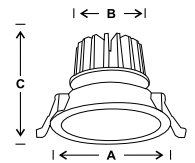

MF DL LED 115 A   3w   70x55x40   20   800.00

MF DL LED 115 B   6w   85x75x45   20   920.00

MF DL LED 115 B   9w   85x75x45   20   1050.00

MF DL LED 116   12w   105x85x55   20   1250.00

LED COB spot light fixture made die cast aluminium housing fitted with high quality reflector.