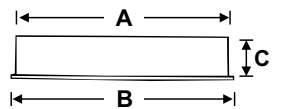

MF CL LED 208 A	40w	1200x300x60	2	4750.00

LED Surface mounting light fixture made of CRCA sheet housing fitted with acrylic diffuser.