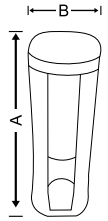

Product Code	Wattage	Size AxBxC (mm)	Std. Pkg.	M.R.P.
MF BL LED 101	12w	300x130	1	5900.00
MF BL LED 101	12w	600x130	1	8700.00
MF BL LED 101	12w	900x130	1	11500.00

LED 3 Way Bollard light fixture made of cast aluminium.

MF BL LED 102	12w	300x130	1	7100.00
MF BL LED 102	12w	600x130	1	10800.00
MF BL LED 102	12w	900x130	1	14500.00

LED 4 Way Bollard light fixture made of cast aluminium.

MF BL LED 103	12w	900x130	1	P.O.R

CNC laser cutt bollard made of MS/GI/SS Pipe with customised design options

WALL LIGHTS

MF BL LED 071	12w	365x245	1	8800.00

LED wall light fixture made of cast aluminium fitted with polycarbonate diffuser.

MF BL LED 079 B	10w	150x200	4	6900.00

LED Wall light fixture made of cast aluminium fitted with polycarbonate diffuser.

MF BL LED 080	10w	200x200	4	6900.00

LED Wall mounting light fixture made of cast aluminium fitted with polycarbonate diffuser.