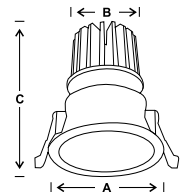

MF DL LED 123A	12w	90x85x75	10	2400.00

LED COB TRIMLESS spot light fixture made die cast aluminium housing fitted with high quality reflector and springs