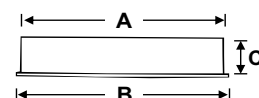

MF CL LED 208	40w	1200x1160x60	2	4950.00
MF CL LED 208	80w	1200x1160x60	2	6600.00

LED recess mounting / armstrong ceiling light fixture made of CRCA sheet housing fitted with acrylic diffuser and clamps.