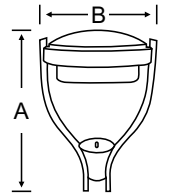

MF PTL LED 642	45w	760x515	1	18500.00
----------------	-----	---------	---	----------

Decorative post top lantern made of die cast aluminum fitted with toughened glass.

MF PTL LED 644	40w	500x600	1	17900.00
----------------	-----	---------	---	----------