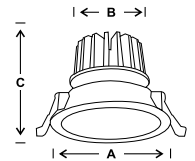

MF DL LED 114 A (RD)   2w   64x45x25   50   400.00

LED recess mounting spot light fixture.