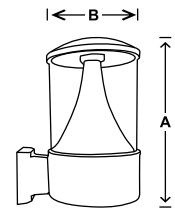

MF BL LED 095A	Upto 12w	625x240x400	1	6900.00
----------------	----------	-------------	---	---------

Wall Bracket light made of cast aluminum body fitted with PMMA diffuser with B-22 holder.

GATE LIGHTS