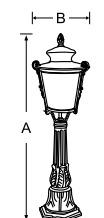

MF BL LED 099	40w	1100x360mm	1	18800.00

Bollard light made of cast aluminum body fitted with PMMA diffuser.