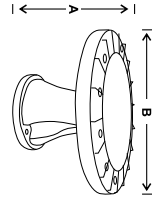

MF BL LED 089	10W	150x200	1	5900.00

LED Wall light fixture made of cast aluminium fitted with polycarbonate diffuser.