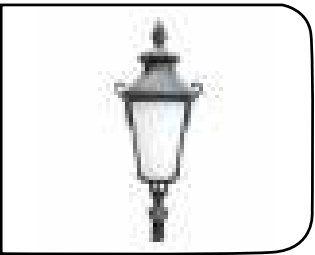

MF PTL LED 661	45w	500x1270	1	34500.00
MF PTL LED 661	70w	500x1270	1	36000.00
MF PTL LED 661	90w	500x1270	1	37500.00

LED Post light made of cast aluminum body fitted with PMMA/Polycarbonate diffuser.