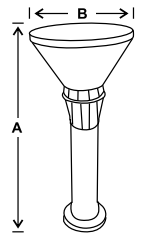

MF BL LED 085	10w	600x220	1	8200.00

MF BL LED 085	10w	900x220	1	10200.00

LED Bollard light fixture made of cast aluminium fitted with polycarbonate diffuser.