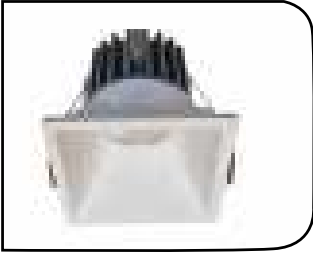

MF DL LED 124	30w	130x115x120	20	3000.00
---------------	-----	-------------	----	---------

LED COB DEEP spot light fixture made die cast aluminium housing fitted with high quality reflector.

Product Code	Wattage	Size AxBxC (mm)	Std. Pkg.	M.R.P.
MF DL LED 124A	6w	75x65x60	20	1500.00
MF DL LED 124A	9w	75x65x60	20	1600.00
MF DL LED 124A	12w	105x95x80	20	1700.00

LED COB DEEP TILTABLE spot light fixture made die cast aluminium housing fitted with high quality reflector.

MF DL LED 124S	6w	70x70x70 (cut)	20	1150.00
MF DL LED 124S	12w	85x85x75 (cut)	20	1400.00
MF DL LED 124S	18w	95x95x95 (cut)	20	2100.00