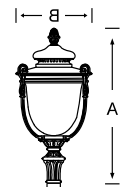

MF PTL LED 662	25w	360x600	1	11900.00
MF PTL LED 662	45w	360x600	1	12600.00

LED Post light made of cast aluminum body fitted with PMMA/Polycarbonate diffuser.