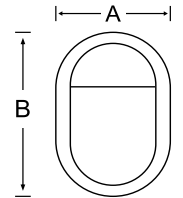

MF BH LED 089	12w	140x220	10	2800.00

LED bulkhead fixture made of aluminium alloy casting fitted with polycarbonate cover.