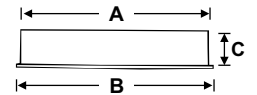

MF HL 306 A   40w   2   P.O.R.

MF HL 306 A   80w   2   P.O.R.

LED Recess mounting bottom openable **CLEAN ROOM** fixture with aluminium reflector and covered with Opal/Clear acrylic cover (Available in M.S./S.S. Frame) & can be made in customized sizes.

590x600x70mm