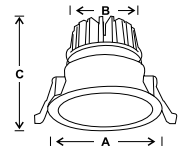

Product Code	Wattage	Size AxBxC (mm)	Std. Pkg.	M.R.P.
MF DL LED 124A	6w	75x65x60	20	1500.00
MF DL LED 124A	9w	75x65x60	20	1600.00
MF DL LED 124A	12w	105x95x80	20	1700.00

LED COB DEEP TILTABLE spot light fixture made die cast aluminium housing fitted with high quality reflector.