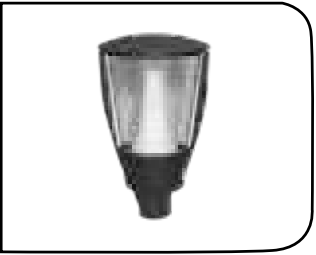

Product Code	Wattage	Size AxBxC (mm)	Std. Pkg.	M.R.P.

MF BL LED 086	10w	240x220	1	4700.00

LED Gate light fixture made of cast aluminium fitted with polycarbonate diffuser.

MF BL LED 095	upto 12w	600x240mm	1	5850.00

Post top light made of cast aluminum body fitted with PMMA diffuser with B-22 holder.

MF PTL LED 636C	10w	390x220	1	6900.00

LED Bollard light fixture made of cast aluminium fitted with clear polycarbonate cover & reflector.

POST TOP LIGHTS

MF BL LED 081	45w	550x450	1	18100.00
MF BL LED 081	60w	550x450	1	19100.00

LED Post top lantern made of die cast aluminium base, spun aluminium top and clear polycarbonate cover & reflector.

MF BL LED 082	45w	550x450	1	18100.00
MF BL LED 082	60w	550x450	1	19100.00

LED Post top lantern made of die cast aluminium base, spun aluminium top and polycarbonate cover

MF BL LED 083	45w	550x450	1	17000.00
MF BL LED 083	60w	550x450	1	18000.00

LED Post top lantern made of die cast aluminium base, spun aluminium top and polycarbonate cover