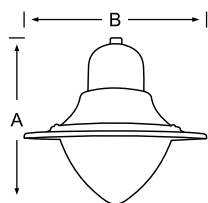

MF MVF 507 B	45w	600x650	1	17500.00
MF MVF 507 B	70w	600x650	1	19400.00
MF MVF 507 B	90w	600x650	1	20300.00
MF MVF 507 B	120	600x650	1	21900.00

LED decorative drop down light made of aluminium housing fitted with Polycarbonate diffuser.