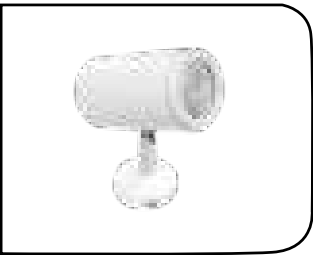

MF CL LED 217 D	6w	N.A.	12	1900.00
MF CL LED 217 D	12w	N.A.	12	2600.00
MF CL LED 217 D	18w	N.A.	6	3850.00

LED COB spot light fixture made die cast aluminium housing fitted with high quality reflector.