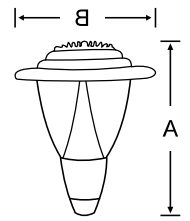

Product Code	Wattage	Size AxBxC (mm)	Std. Pkg.	M.R.P.

MF BL LED 084	45w	550x450	1	17000.00
MF BL LED 084	60w	550x450	1	18000.00

LED Post top lantern made of die cast aluminium base, spun aluminium top and clear polycarbonate cover & reflector.