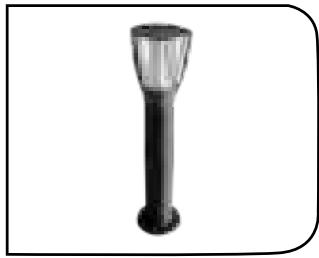

MF PTL LED 636B	10w	600x220	1	10800.00
MF PTL LED 636B	10w	900x220	1	12500.00

LED Bollard light fixture made of cast aluminium fitted with clear polycarbonate cover & reflector.