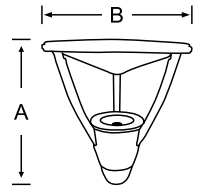

MF PTL LED 644 A	25w	440x400	1	13500.00
MF PTL LED 644 A	40w	440x400	1	15700.00

Decorative indirect post top lantern made of die cast aluminium base arms & spun aluminium top.
(25w-Integral & 40w-Non Integral)