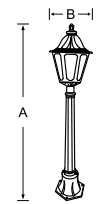

MF BL LED 094	Upto 12w	1100x230mm	1	8600.00

Bollard light made of cast aluminum body fitted with PMMA diffuser with B-22 holder.