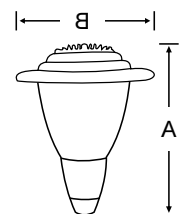

MF BL LED 083	45w	550x450	1	17000.00
MF BL LED 083	60w	550x450	1	18000.00

LED Post top lantern made of die cast aluminium base, spun aluminium top and polycarbonate cover