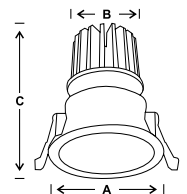

MF DL LED 121A	6w	40x35x55	10	1250.00

MF DL LED 121A	12w	60x55x80	10	1800.00

LED COB DEEP CONE spot light fixture made die cast aluminium housing fitted with high quality reflector.