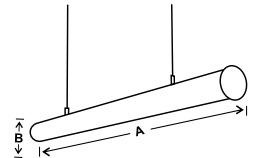

MF CL LED 202 R	40w	1200x60	1	5600.00

LED suspended light fixture made of aluminium housing fitted with polycarbonate diffuser.