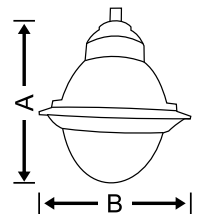

MF MVF 510	25w	530x445	1	15200.00
MF MVF 510	45w	530x445	1	15700.00
MF MVF 510	70w	530x445	1	17300.00
MF MVF 510	90w	520x445	1	18900.00

LED decorative Drop down light made of cast aluminum body fitted with PMMA diffuser.