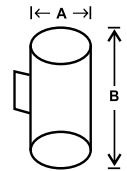

MF BHF 802R(i)	5w	40x240	10	3850.00

LED Wall mounted up or down light