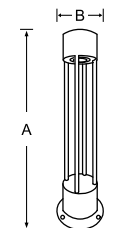

MF BL LED 100	12w	300x160	1	4700.00
MF BL LED 100	12w	600x160	1	6600.00
MF BL LED 100	12w	900x160	1	8500.00

LED 2 Way Bollard light fixture made of cast aluminium.