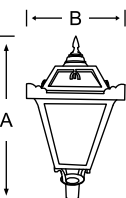

MF PTL LED 659	25w	300x300x675	1	11900.00
MF PTL LED 659	45w	300x300x675	1	12500.00

LED Post light made of cast aluminum body