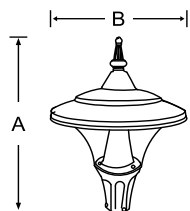

MF PTL LED 620H	12w	315x110	1	3300.00

Posttop/Gate light made of die cast aluminum base, spun aluminum top and PMMA diffuser and reflector.