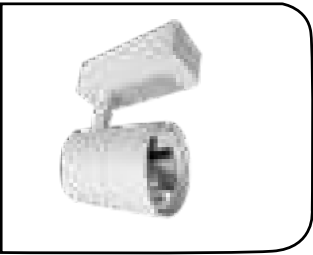

Product Code   Wattage   Size
AxBxC (mm)   Std. Pkg.   M.R.P.

MF CL LED 217 A	12w	N.A.	20	2000.00
MF CL LED 217 A	18w	N.A.	20	3000.00
MF CL LED 217 A	30w	N.A.	20	4000.00

LED COB track light fixture made of die cast aluminium housing fitted with high quality lens.