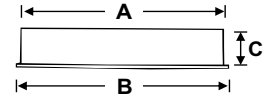

MF CL LED 206	40w	580x600x70	2	6000.00
MF CL LED 206	80w	580x600x70	2	7600.00

LED recess mounting / armstrong ceiling light fixture made of CRCA sheet housing fitted with CLEAR acrylic diffuser.