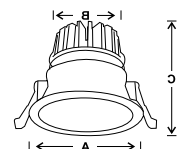

MF DL LED 130	6w	60x55x80	8	3600.00
MF DL LED 130	12w	100x90x110	8	4600.00

LED COB PULL-OUT spot light fixture made die cast aluminium housing fitted with high quality lens.