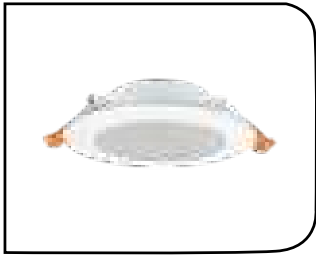

DOWN LIGHTS

Product Code	Wattage	Size AxBxC (mm)	Std. Pkg.	M.R.P.

MF DL LED 100 (CONC)	6w	110x85x30	20	375.00

Concealed LED down light made of polycarbonate housing fitted with acrylic diffuser.