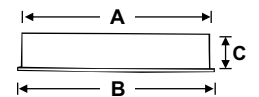

MF CL LED 204 A	20w	290x300x70	4	2350.00
MF CL LED 204 A	40w	580x600x70	2	4100.00

LED recess mounting / armstrong ceiling light fixture made of CRCA sheet housing fitted with acrylic diffuser and clamps.