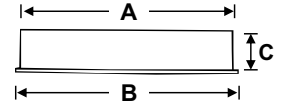

MF CL LED 206 A	40w	580x600x80	2	4250.00

LED recess mounting / armstrong ceiling light fixture made of CRCA sheet housing fitted with acrylic diffuser.