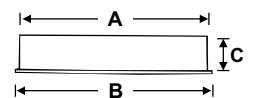

MF CL LED 204 (Slim)	36w	580x600x40	2	3250.00
MF CL LED 204	40w	580x600x70	2	3700.00
MF CL LED 204	80w	580x600x70	2	5500.00

LED recess mounting / armstrong ceiling light fixture made of CRCA sheet housing fitted with acrylic diffuser.