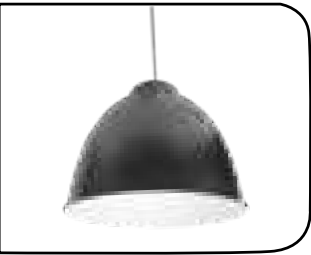

HANGING LIGHTS