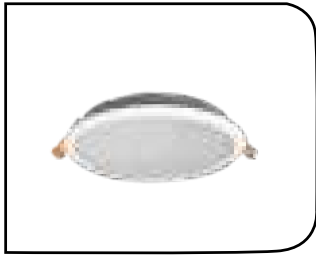

Concealed LED down light made of polycarbonate housing fitted with acrylic diffuser.

MF DL LED 100 (RD)	5w	80x65x35	25	375.00
--------------------	----	----------	----	--------

MF DL LED 100 (RD)	10w	115x100x35	25	550.00
--------------------	-----	------------	----	--------