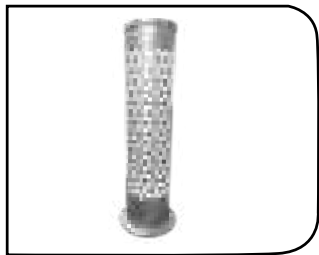

MF BL LED 103	12w	900x130	1	P.O.R

CNC laser cutt bollard made of MS/GI/SS Pipe with customised design options