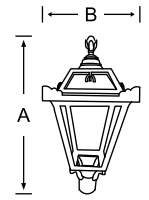

Product Code   Wattage   Size
AxBxC (mm)   Std. Pkg.   M.R.P.

MF PTL LED 659A	45w	425x425x890	1	23800.00
MF PTL LED 659A	70w	425x425x890	1	25000.00
MF PTL LED 659A	90w	425x425x890	1	26300.00

LED Post light made of cast aluminum body

MF PTL LED 660 (S)	with B-22 Holder	265X425	1	4450.00
MF PTL LED 660 (M)	25w	325x580	1	9900.00
MF PTL LED 660 (M)	45w	325x580	1	10500.00
MF PTL LED 660 (L)	70w	425x750	1	18800.00

LED Post light made of cast aluminum body fitted with PMMA diffuser.

MF PTL LED 661	45w	500x1270	1	34500.00
MF PTL LED 661	70w	500x1270	1	36000.00
MF PTL LED 661	90w	500x1270	1	37500.00

LED Post light made of cast aluminum body fitted with PMMA/Polycarbonate diffuser.

MF PTL LED 662	25w	360x600	1	11900.00
MF PTL LED 662	45w	360x600	1	12600.00

LED Post light made of cast aluminum body fitted with PMMA/Polycarbonate diffuser.

MF PTL LED 663	45w	550x450	1	14300.00

LED Post light made of cast aluminum body fitted with PMMA/Polycarbonate diffuser.

MF PTL LED 664	40w	660x385	1	P.O.R.
MF PTL LED 664	60w	660x385	1	P.O.R.
MF PTL LED 664	90w	660x385	1	P.O.R.

LED Post light made of cast aluminum body fitted with PMMA/Polycarbonate diffuser.