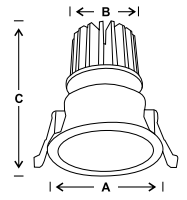

Product Code	Wattage	Size AxBxC (mm)	Std. Pkg.	M.R.P.

MF DL LED 121	12w	85x75x100	20	1750.00

MF DL LED 121	18w	110x100x110	20	2800.00

LED COB RIMLESS spot light fixture made die cast aluminium housing fitted with high quality reflector.