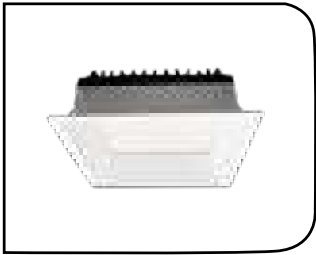

MF DL LED 114   2w   42x32x15   50   300.00

LED recess mounting spot light fixture.

MF DL LED 114 A (RD)   2w   64x45x25   50   400.00

LED recess mounting spot light fixture.

MF DL LED 115 C   3w   70x40x40   40   350.00

MF DL LED 115 C   6w   105x75x50   20   420.00

MF DL LED 115C   12w   140X110X55   20   620.00

LED SPOT light fixture made polycarbonate housing fitted with high quality lens

MF DL LED 115 A   3w   70x55x40   20   800.00

MF DL LED 115 B   6w   85x75x45   20   920.00

MF DL LED 115 B   9w   85x75x45   20   1050.00

MF DL LED 116   12w   105x85x55   20   1250.00

LED COB spot light fixture made die cast aluminium housing fitted with high quality reflector.

MF DL LED 117   18w   120x90x90   20   2150.00

MF DL LED 118   24w   140x120x100   20   2500.00

MF DL LED 118 A   30w   140x120x100   20   2850.00

MF DL LED 119   40w   160x140x110   20   3650.00

LED COB spot light fixture made die cast aluminium housing fitted with high quality reflector.