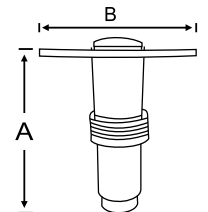

MF PTL LED 663	45w	550x450	1	14300.00

LED Post light made of cast aluminum body fitted with PMMA/Polycarbonate diffuser.