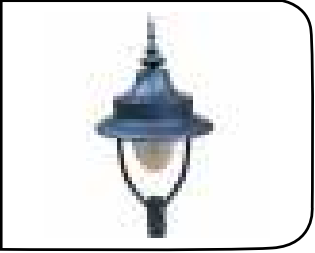

MF PTL LED 656	25w	500x700	1	13500.00
MF PTL LED 656	45w	500x700	1	14300.00
MF PTL LED 656A	70w	650x800	1	23000.00
MF PTL LED 656A	90w	650x800	1	24000.00

Decorative post top lantern made of cast aluminium housing fitted with PMMA cover.