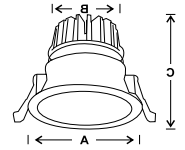

Product Code	Wattage	Size AxBxC (mm)	Std. Pkg.	M.R.P.
MF DL LED 126 B	6w	65x55x70	20	1700.00
MF DL LED 126 B	12w	85x75x85	20	2000.00
MF DL LED 126 B	18w	85x75x100	20	3100.00

LED COB Wall Washer spot light fixture made die cast aluminium housing fitted with high quality reflector.

MF DL LED 127	10w	50x165	20	4000.00

LED COB TILTABLE surface spot light fixture made die cast aluminium housing fitted with high quality reflector.