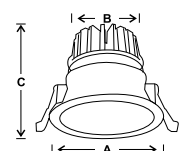

MF DL LED 126 A	12w	85x75x75	20	1900.00

LED COB Wall Washer spot light fixture made die cast aluminium housing fitted with high quality reflector.