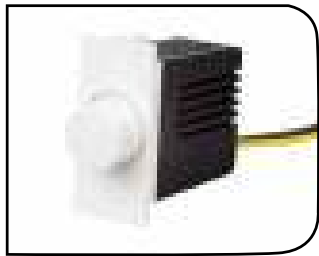

MF SDL 204 upto 200w 12v 20 2600.00

Phase Cut LED Strips Dimmer to be used along with Power supply(SMPS)
(Compatible with both Home automation & Regulator Dimmer.)

MF SDL 205 12w 36v/300mA 20 3200.00

Phase cut Dimmable & Tunnable Driver based on TRIAC dimming with
Constant Current and uses 2 phases on the system (Compatible with both
Home automation & Regulator Dimmer.)