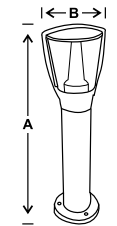

MF PTL LED 636B	10w	600x220	1	10800.00
MF PTL LED 636B	10w	900x220	1	12500.00

LED Bollard light fixture made of cast aluminium fitted with clear polycarbonate cover & reflector.

MF PTL LED 638	12w	600x150	1	11000.00
MF PTL LED 638	12w	900x150	1	13400.00

LED Bollard light fixture made of cast aluminium.