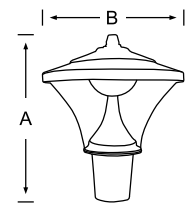

MF PTL LED 620F	40w	400x350	1	7100.00
MF PTL LED 620F	50w	400x350	1	7950.00

Post top lantern made of die cast aluminium base, spun aluminium top and polycarbonate cover & reflector.