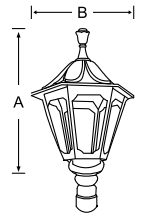

MF BL LED 095	upto 12w	600x240mm	1	5850.00

Post top light made of cast aluminum body fitted with PMMA diffuser with B-22 holder.