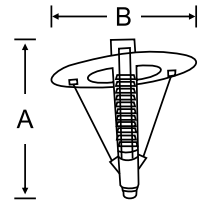

Product Code Wattage Size
AxBxC (mm) Std. Pkg. M.R.P.

MF PTL LED 665	40w	750x600	1	18900.00
----------------	-----	---------	---	----------

LED Post of lantern made of die cast aluminium fitted with acrylic cover & spun aluminium top.