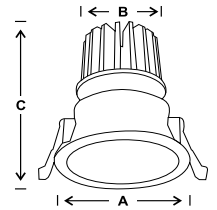

MF DL LED 122	12w	110x100x110	20	2300.00

LED COB BOTTOM OPENABLE spot light fixture made die cast aluminium housing fitted with high quality reflector.