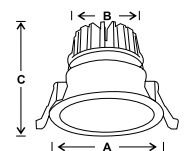

MF DL LED 126	6w	70x65x70	10	1400.00
MF DL LED 126	12w	85x80x80	10	1700.00
MF DL LED 126	18w	120x100x125	10	2400.00

LED COB spot light fixture made die cast aluminium housing fitted with Various high quality colored reflector.