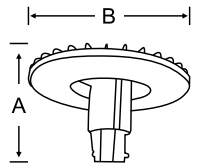

MF PTL LED 651 A	45w	400x225	1	18800.00

Decorative post top lantern made of cast aluminium housing fitted with poly carbonate cover.