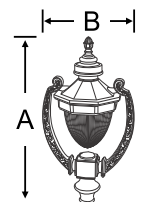

MF PTL LED 664	40w	660x385	1	P.O.R.
MF PTL LED 664	60w	660x385	1	P.O.R.
MF PTL LED 664	90w	660x385	1	P.O.R.

LED Post light made of cast aluminum body fitted with PMMA/Polycarbonate diffuser.