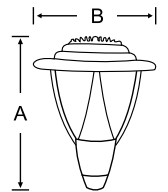

MF BL LED 081	45w	550x450	1	18100.00
MF BL LED 081	60w	550x450	1	19100.00

LED Post top lantern made of die cast aluminium base, spun aluminium top and clear polycarbonate cover & reflector.