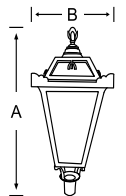

MF PTL LED 658A	45w	425x425x890	1	27300.00
MF PTL LED 658A	70w	425x425x890	1	28300.00
MF PTL LED 658A	120w	425x425x890	1	29900.00

LED Post light made of cast aluminum body fitted with PMMA diffuser.