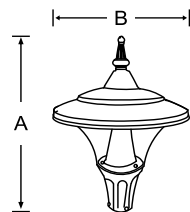

MF PTL LED 620G	24w	400x275	1	5500.00
MF PTL LED 620G	36w	400x275	1	5700.00

Post top light made of die cast aluminum base, spun aluminum top and PMMA diffuser and reflector