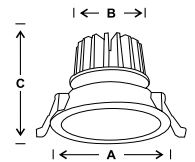

LED recess mounting spot light fixture.

MF DL LED 115 C 3w 70x40x40 40 350.00

MF DL LED 115 C 6w 105x75x50 20 420.00

MF DL LED 115C 12w 140X110X55 20 620.00

LED SPOT light fixture made polycarbonate housing fitted with high quality lens