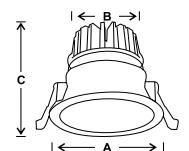

MF DL LED 125	12w	85x75x65	20	1300.00

LED COB CURVE spot light fixture made die cast aluminium housing fitted with high quality reflector.