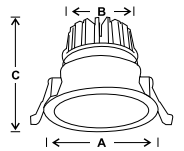

MF SDL 004	12w	60x52x65	20	3500.00

LED COB DEEP spot light fixture made die cast aluminium housing fitted with high quality reflector.
(Dimmable & Tuneable via 2.4GHz remote)