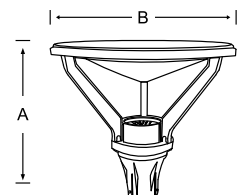

Decorative indirect post top lantern made of die cast aluminium base arms & spun aluminium top. (25w-Integral & 40w-Non Integral)

Product Code	Wattage	Size AxBxC (mm)	Std. Pkg.	M.R.P.
--------------	---------	--------------------	-----------	--------