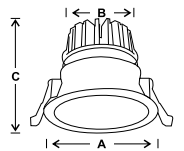

MF SDL 005	12w	60x52x65	20	3500.00

LED COB CURVE spot light fixture made die cast aluminium housing fitted with high quality reflector.
(Dimmable & Tuneable via 2.4GHz remote)