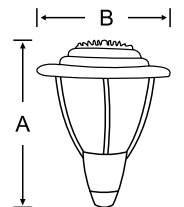

MF BL LED 082	45w	550x450	1	18100.00
MF BL LED 082	60w	550x450	1	19100.00

LED Post top lantern made of die cast aluminium base, spun aluminium top and polycarbonate cover