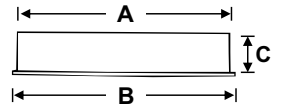

MF CL LED 206 D	20w	300x300x70	4	2100.00
MF CL LED 206 D	40w	600x600x70	2	3900.00
MF CL LED 206 D	80w	600x600x70	2	5700.00

LED Surface mounting light fixture made of CRCA sheet housing fitted with acrylic diffuser.