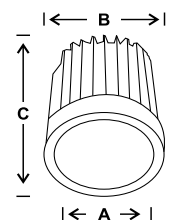

Product Code	Wattage	Size AxBxC (mm)	Std. Pkg.	M.R.P.

MF DL LED 119 C	12w	105x90x75	10	2100.00
MF DL LED 119 C	20w	130x115x100	10	3600.00
MF DL LED 119 C	30w	145x135x110	10	4500.00

LED COB spot light ZOOM type fixture made die cast aluminium housing fitted with high quality reflector.

MF CL LED 119 A	12w	75x75 (cut)	20	2150.00
MF CL LED 119 A	2x12w	150x75 (cut)	12	4300.00
MF CL LED 119 A	3x12w	225x75 (cut)	8	6450.00

LED COB spot light fixture made of CRCA housing fitted with high quality Reflector.

MF CL LED 119 B	30w	115x115x120 (cut)	8	4000.00
MF CL LED 119 B	2x30w	215x115x120 (cut)	8	8000.00
MF CL LED 119 B	3x30w	325x115x120 (cut)	8	12000.00

LED COB spot light fixture made of CRCA housing fitted with high quality Reflector.

MF DL LED 119D	30w	105x105x85 (cut)	8	4200.00
MF DL LED 119D	2x30w	210x105x85 (cut)	8	8400.00

LED COB spot light fixture made of CRCA housing fitted with high quality reflector.

MF DL LED 119E	4x30w	235x235x100(cut)	8	17200.00

LED COB spot light fixture made of CRCA housing fitted with high quality reflector.

MF DL LED 120	12w	50x50x60	20	1250.00

LED COB module made of die cast aluminium housing fitted with high quality reflector for replacement of GU10/MR16 lamp.