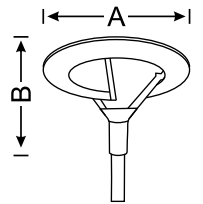

MF PTL LED 651 B	45w	585x465	1	24800.00
MF PTL LED 651 B	60w	585x465	1	25600.00
MF PTL LED 651 B	90w	585x465	1	26500.00

Decorative post top lantern made of cast aluminium housing fitted with poly carbonate cover.