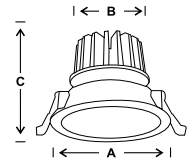

Product Code   Wattage   Size
AxBxC (mm)   Std. Pkg.   M.R.P.

MF DL LED 111   12w   110x100x50   20   1250.00

MF DL LED 112   18w   145x135x60   20   1550.00

Recessed LED DEEP down light made of die cast aluminium housing fitted with acrylic diffuser.

MF DL LED 114   2w   42x32x15   50   300.00

LED recess mounting spot light fixture.

MF DL LED 114 A (RD)   2w   64x45x25   50   400.00

LED recess mounting spot light fixture.

MF DL LED 115 C   3w   70x40x40   40   350.00

MF DL LED 115 C   6w   105x75x50   20   420.00

MF DL LED 115C   12w   140X110X55   20   620.00

LED SPOT light fixture made polycarbonate housing fitted with high quality lens

MF DL LED 115 A   3w   70x55x40   20   800.00

MF DL LED 115 B   6w   85x75x45   20   920.00

MF DL LED 115 B   9w   85x75x45   20   1050.00

MF DL LED 116   12w   105x85x55   20   1250.00

LED COB spot light fixture made die cast aluminium housing fitted with high quality reflector.

MF DL LED 117   18w   120x90x90   20   2150.00

MF DL LED 118   24w   140x120x100   20   2500.00

MF DL LED 118 A   30w   140x120x100   20   2850.00

MF DL LED 119   40w   160x140x110   20   3650.00

LED COB spot light fixture made die cast aluminium housing fitted with high quality reflector.

SPOT LIGHTS