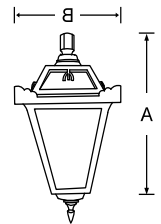

MF MVF 508A	45w	425x425x890	1	23500.00
MF MVF 508A	70w	425x425x890	1	25200.00
MF MVF 508A	120w	425x425x890	1	26900.00

LED decorative Drop down light made of cast aluminum body fitted with PMMA diffuser.