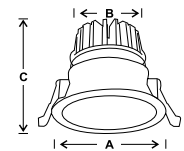

MF SDL 007	12w	85x80x80	20	3900.00

LED COB spot light fixture made die cast aluminium housing fitted with various high quality reflector.
(Dimmable & Tuneable via 2.4GHz remote)