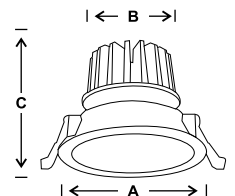

MF DL LED 117   18w   120x90x90   20   2150.00

MF DL LED 118   24w   140x120x100   20   2500.00

MF DL LED 118 A   30w   140x120x100   20   2850.00

MF DL LED 119   40w   160x140x110   20   3650.00

LED COB spot light fixture made die cast aluminium housing fitted with high quality reflector.