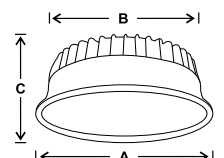

MF DL LED 108	12w	120x110x50	20	1150.00

MF DL LED 109	18w	155x145x60	20	1450.00

MF DL LED 110	24w	175x165x60	10	2100.00

Recessed LED DEEP down light made of die cast aluminium housing fitted with acrylic diffuser.