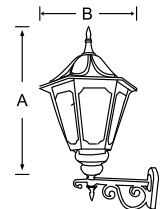

MF BL LED 095A	Upto 12w	625x240x400	1	6900.00
----------------	----------	-------------	---	---------

Wall Bracket light made of cast aluminum body fitted with PMMA diffuser with B-22 holder.

GATE LIGHTS