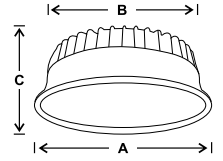

SMART LIGHTS

Product Code	Wattage	Size AxBxC (mm)	Std. Pkg.	M.R.P.

MF SDL 001	12w	120x110x50	20	3600.00
MF SDL 001	18w	155x145x60	20	4700.00
MF SDL 001	24w	175x165x60	10	5400.00

Recessed LED DEEP down light made of die cast aluminium housing fitted with diffuser.
(Dimmable & Tuneable via 2.4GHz remote)