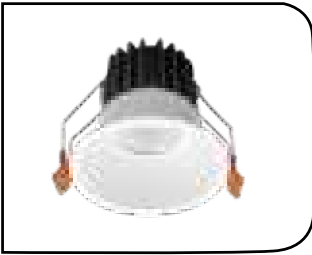

MF SDL 004	12w	60x52x65	20	3500.00

LED COB DEEP spot light fixture made die cast aluminium housing fitted with high quality reflector.
(Dimmable & Tuneable via 2.4GHz remote)