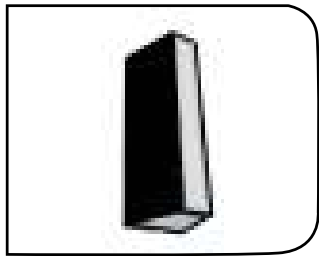

MF BHF 818	12w	35x70x200	10	P.O.R.

LED up-down light with front lighting made of cast aluminium housing fitted with toughened glass.