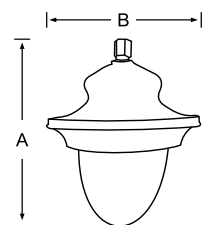

MF MVF 507 C	70w	585x440	1	24300.00
MF MVF 507 C	90w	585x440	1	25200.00
MF MVF 507 C	120	585x440	1	26900.00

LED decorative drop down light made of aluminium housing fitted with PMMA diffuser.