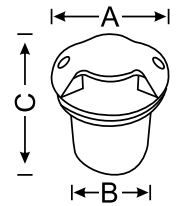

MF PLL 904 (A)	7w		6	2450.00

LED Spike light fixture made of die cast aluminium housing fitted with polycarbonate spike suitable for GU10 Module.