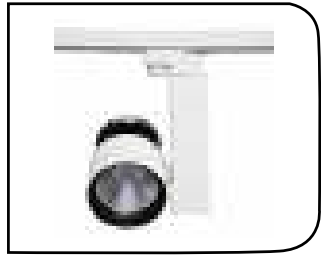

Product Code	Wattage	Size AxBxC (mm)	Std. Pkg.	M.R.P.
MF DL LED 131	6w	N.A.	10	1800.00
MF DL LED 131	12w	N.A.	10	2500.00
MF DL LED 131	18w	N.A.	10	3750.00

LED COB track light fixture made of die cast aluminium housing fitted with high quality aluminum reflector.

MF DL LED 132	30w	N.A.	10	4000.00

LED COB Black & White track light fixture made of die cast aluminium housing fitted with high quality aluminum reflector.