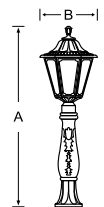

MF BL LED 098	30w	1150x275mm	1	17500.00

Bollard light made of cast aluminum body fitted with PMMA diffuser.