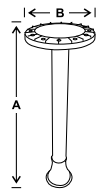

MF BL LED 088	10W	600x200	1	6900.00

LED Bollard light fixture made of cast aluminium fitted with polycarbonate diffuser.