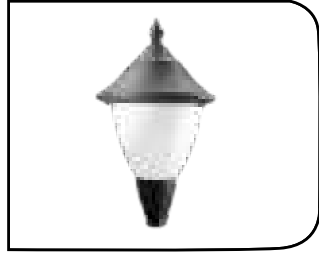

MF PTL LED 623	45w	400x415	1	10500.00

Post top lantern made of die cast aluminium base, spun aluminium top and polycarbonate cover.