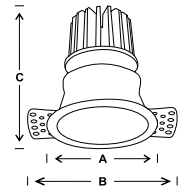

MF DL LED 123	12w	85x105x95	20	2400.00

LED COB TRIMLESS spot light fixture made die cast aluminium housing fitted with high quality reflector.