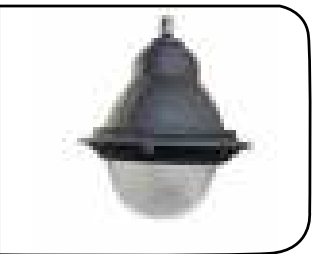

MF MVF 510	25w	530x445	1	15200.00
MF MVF 510	45w	530x445	1	15700.00
MF MVF 510	70w	530x445	1	17300.00
MF MVF 510	90w	520x445	1	18900.00

LED decorative Drop down light made of cast aluminum body fitted with PMMA diffuser.