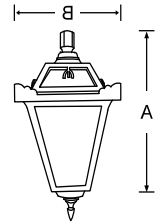

MF MVF 508	45w	300x300x675	1	14200.00

LED decorative Drop down light made of cast aluminum body fitted with PMMA diffuser.