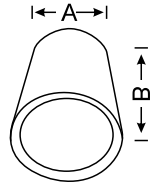

Product Code	Wattage	Size AxBxC (mm)	Std. Pkg.	M.R.P.
MF DL LED 126 B	6w	65x55x70	20	1700.00
MF DL LED 126 B	12w	85x75x85	20	2000.00
MF DL LED 126 B	18w	85x75x100	20	3100.00

LED COB Wall Washer spot light fixture made die cast aluminium housing fitted with high quality reflector.

MF DL LED 127	10w	50x165	20	4000.00

LED COB TILTABLE surface spot light fixture made die cast aluminium housing fitted with high quality reflector.

MF DL LED 128	2w	37x37x50 (cut)	10	900.00
MF DL LED 128	4w	68x37x50 (cut)	10	1100.00
MF DL LED 128	10w	140x37x50 (cut)	10	1700.00
MF DL LED 128	20w	275x37x50 (cut)	10	3200.00

LED Laser light fixture made die cast aluminium housing fitted with high quality reflector.

MF DL LED 128 A	10w	140x37x50 (cut)	10	1900.00

LED Laser light fixture made die cast aluminium housing fitted with high quality rosegold reflector.

MF DL LED 129	30w	120x105x85	10	4200.00

LED COB 4-way TILTABLE spot light fixture made die cast aluminium housing fitted with high quality reflector.

MF DL LED 130	6w	60x55x80	8	3600.00
MF DL LED 130	12w	100x90x110	8	4600.00

LED COB PULL-OUT spot light fixture made die cast aluminium housing fitted with high quality lens.