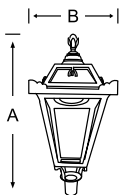

Product Code   Wattage   Size
AxBxC (mm)   Std. Pkg.   M.R.P.

MF PTL LED 655	45w	400x900	1	19300.00
MF PTL LED 655	70w	400x900	1	20600.00

Decorative post top lantern made of cast aluminium housing fitted with poly carbonate cover.

MF PTL LED 656	25w	500x700	1	13500.00
MF PTL LED 656	45w	500x700	1	14300.00
MF PTL LED 656A	70w	650x800	1	23000.00
MF PTL LED 656A	90w	650x800	1	24000.00

Decorative post top lantern made of cast aluminium housing fitted with PMMA cover.

MF PTL LED 657	25w	370x650	1	14900.00
MF PTL LED 657	45w	370x650	1	15900.00
MF PTL LED 657A	45w	440x750	1	23000.00
MF PTL LED 657A	70w	440x750	1	25200.00

Decorative post top lantern made of cast aluminium housing fitted with PMMA cover.

MF PTL LED 658	45w	300x300x675	1	14500.00

LED Post light made of cast aluminum body fitted with PMMA diffuser.

MF PTL LED 658A	45w	425x425x890	1	27300.00
MF PTL LED 658A	70w	425x425x890	1	28300.00
MF PTL LED 658A	120w	425x425x890	1	29900.00

LED Post light made of cast aluminum body fitted with PMMA diffuser.

MF PTL LED 659	25w	300x300x675	1	11900.00
MF PTL LED 659	45w	300x300x675	1	12500.00

LED Post light made of cast aluminum body