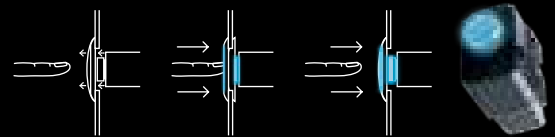

iso-motion-press mechanism

ULTI's unique iso-motion-press (i.m.press) mechanism ensures switches stay in a uniform position and can be swiftly and surely operated with a simple motion. With dollies maintaining the same position whether on or off, i.m.press empowers the world's first ever fully flush-faced 250V-rated mechanical switch.