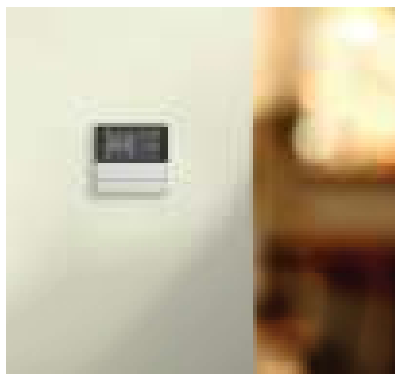

Unica KNX Pushbuttons and Thermostats are available in metallic silver, silver, and wine gold to seamlessly complement any luxurious interior.

Unica KNX Pushbutton

Delivering flexible room control, this pushbutton easily adjusts lights, blinds, and scenarios from just one device. Even after installation, functions can be customized without rewiring. Clear function symbols light up on approach, making this pushbutton a breeze to use.

A set of foils is included with the pushbutton, so you can change the button controls with ease.

Unica KNX Thermostat

The KNX Thermostat unites 3-in-1 functionality, so you can regulate your air conditioning, heating, and ventilation all at once. Designed for intuitive use, a built-in proximity sensor illuminates the display and lets you activate functions with a hand gesture.

Indoor temperature is accurately maintained thanks to an embedded temperature sensor.

Unica KNX Touch Unit

This panel lets you create the perfect ambiance at home: adjust the light color, temperature, and brightness, close the blinds, change the room temperature, and play your favorite music – all with one smartphone-like interface. Customize the main menu to add functions that suit your lifestyle.