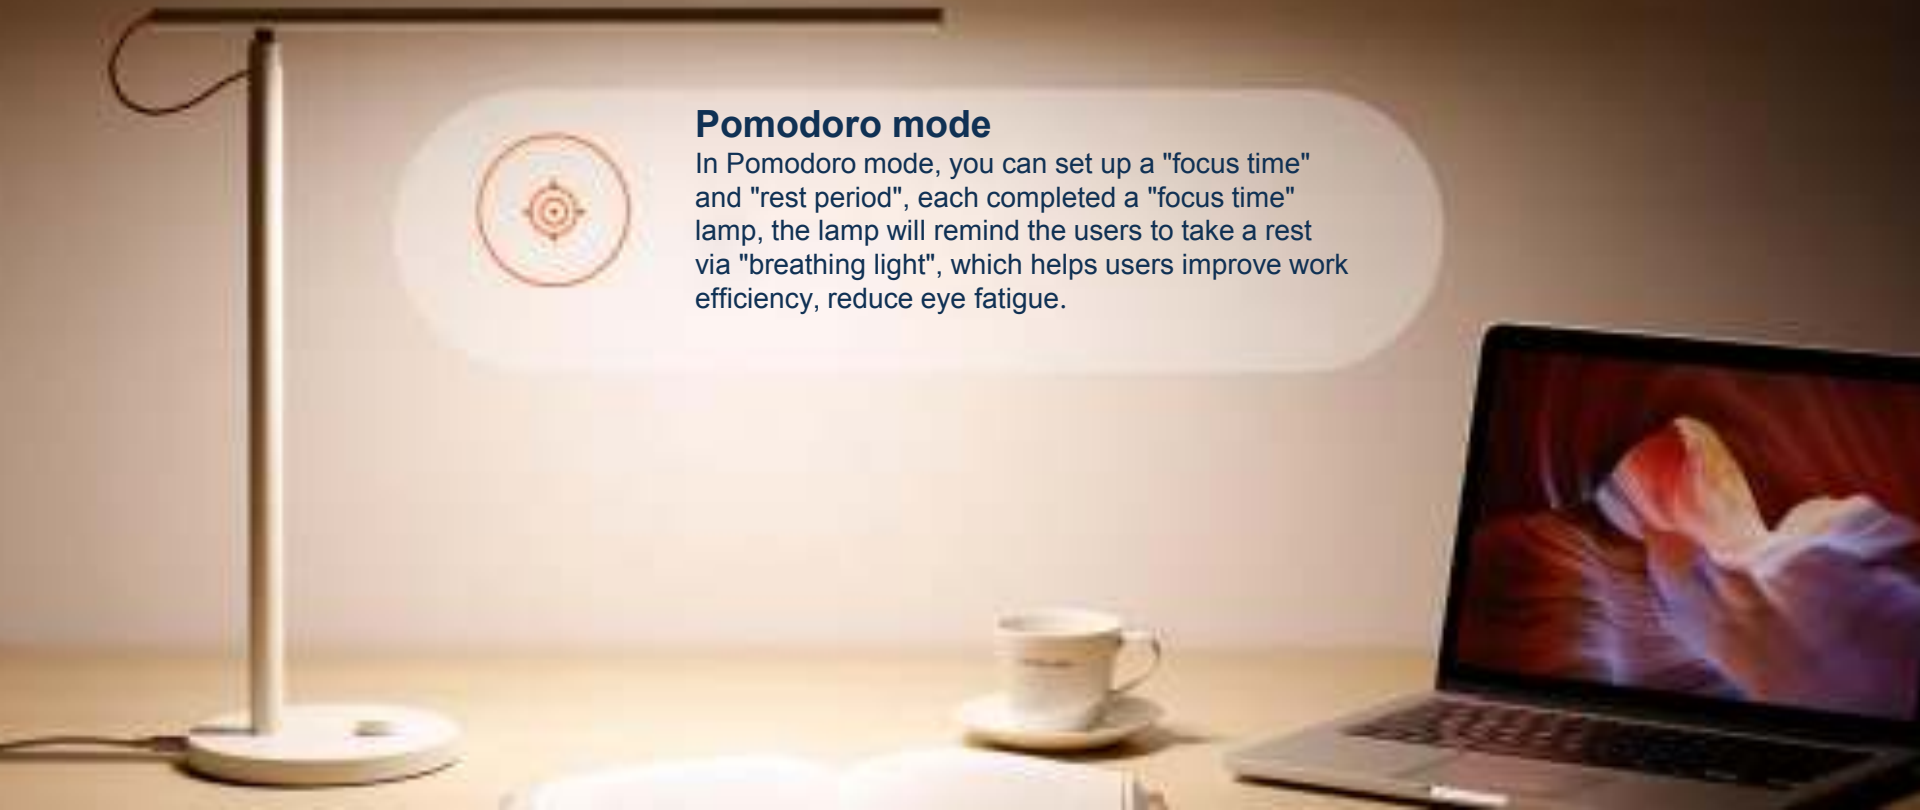

The comparison of flicker

Mijia LED Smart Desk Lamp

CQC Standard

Florescent light

Silent protection, under illumination

The new Mijia desk lamp comes with four lighting modes for different needs, Pomodoro mode, Reading mode, PC mode and Kids mode.

Pomodoro mode

In Pomodoro mode, you can set up a "focus time" and "rest period", each completed a "focus time" lamp, the lamp will remind the users to take a rest via "breathing light", which helps users improve work efficiency, reduce eye fatigue.