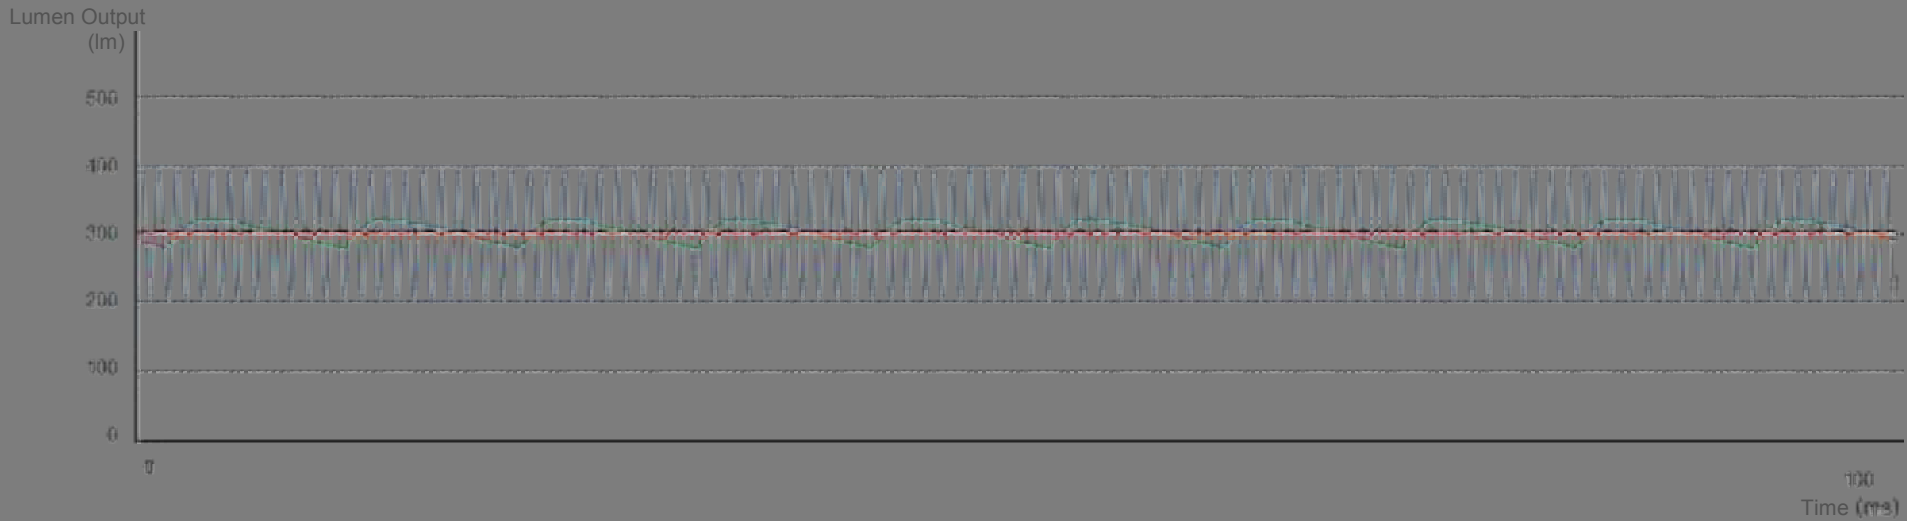

The comparison of flicker

Mijia LED Smart Desk Lamp

CQC Standard

Florescent light