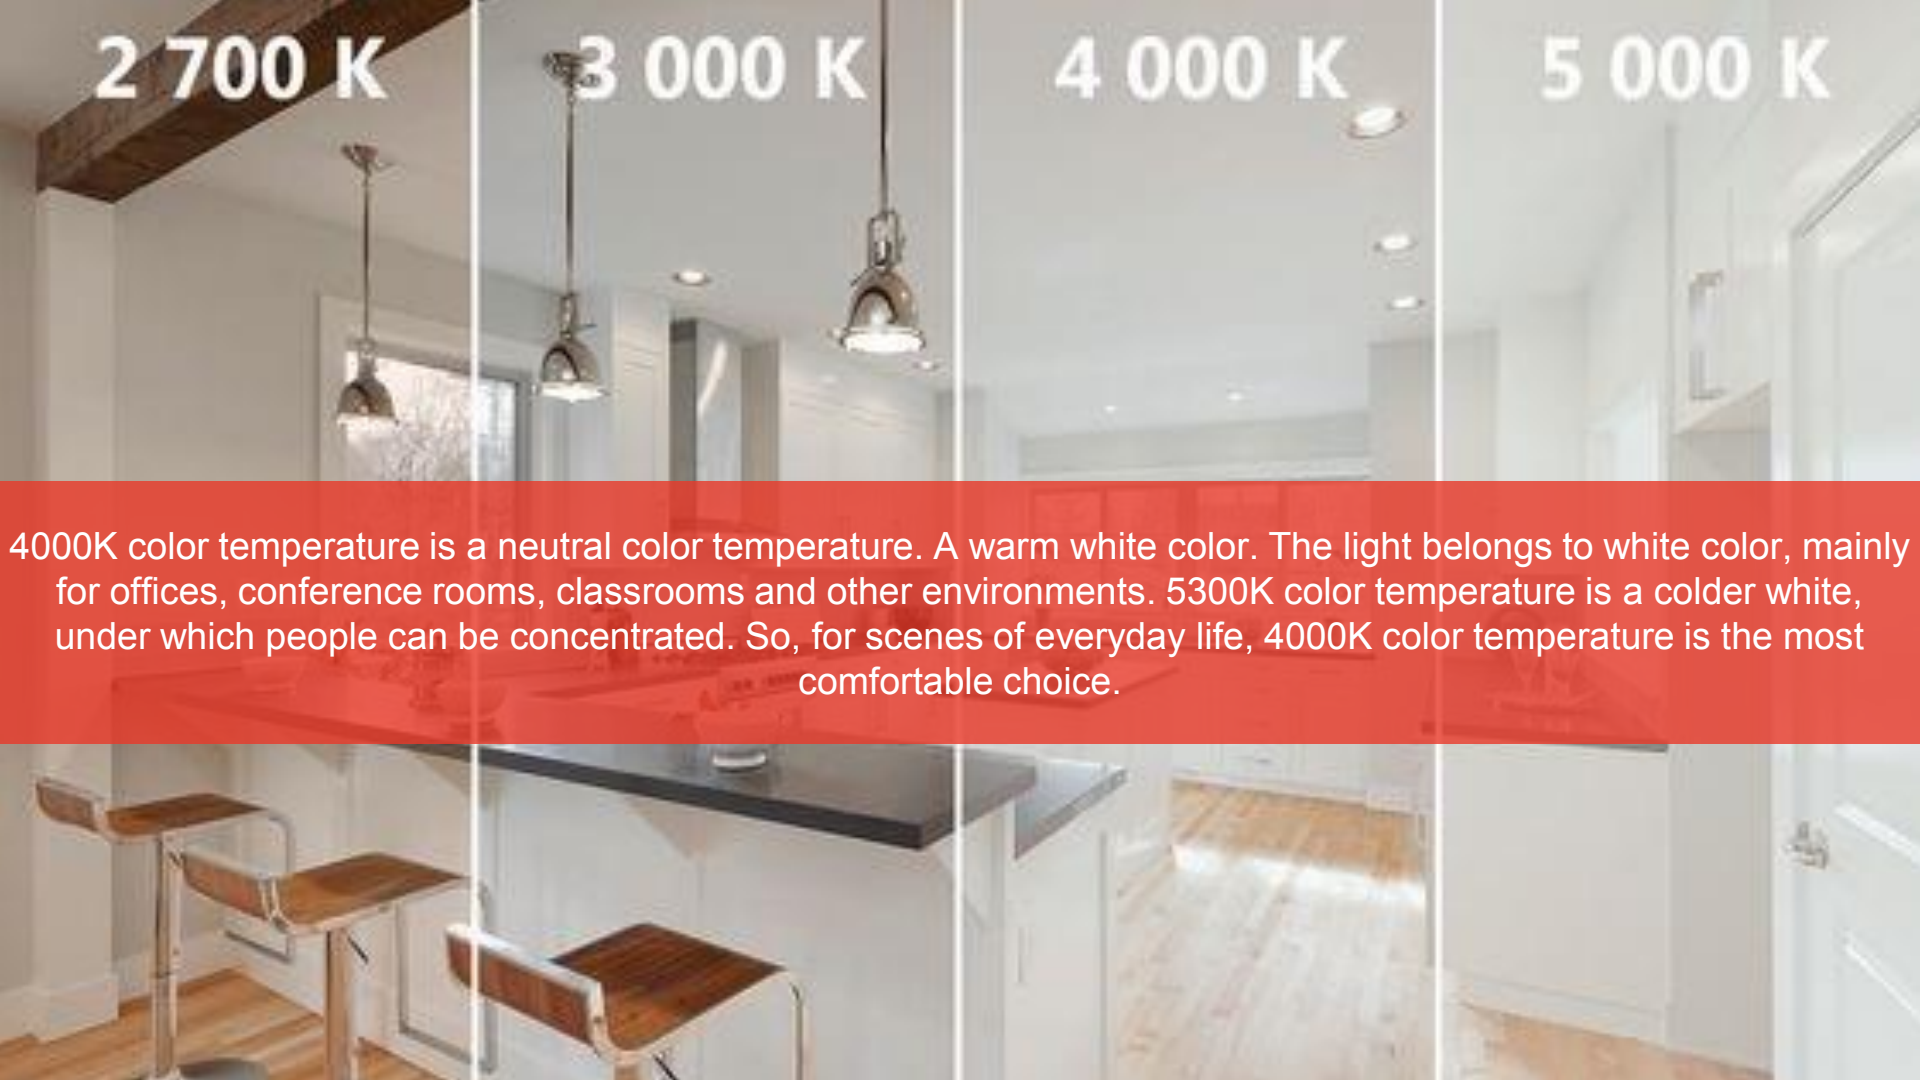

2 700 K

3 000 K

4 000 K

5 000 K

4000K color temperature is a neutral color temperature. A warm white color. The light belongs to white color, mainly for offices, conference rooms, classrooms and other environments. 5300K color temperature is a colder white, under which people can be concentrated. So, for scenes of everyday life, 4000K color temperature is the most comfortable choice.