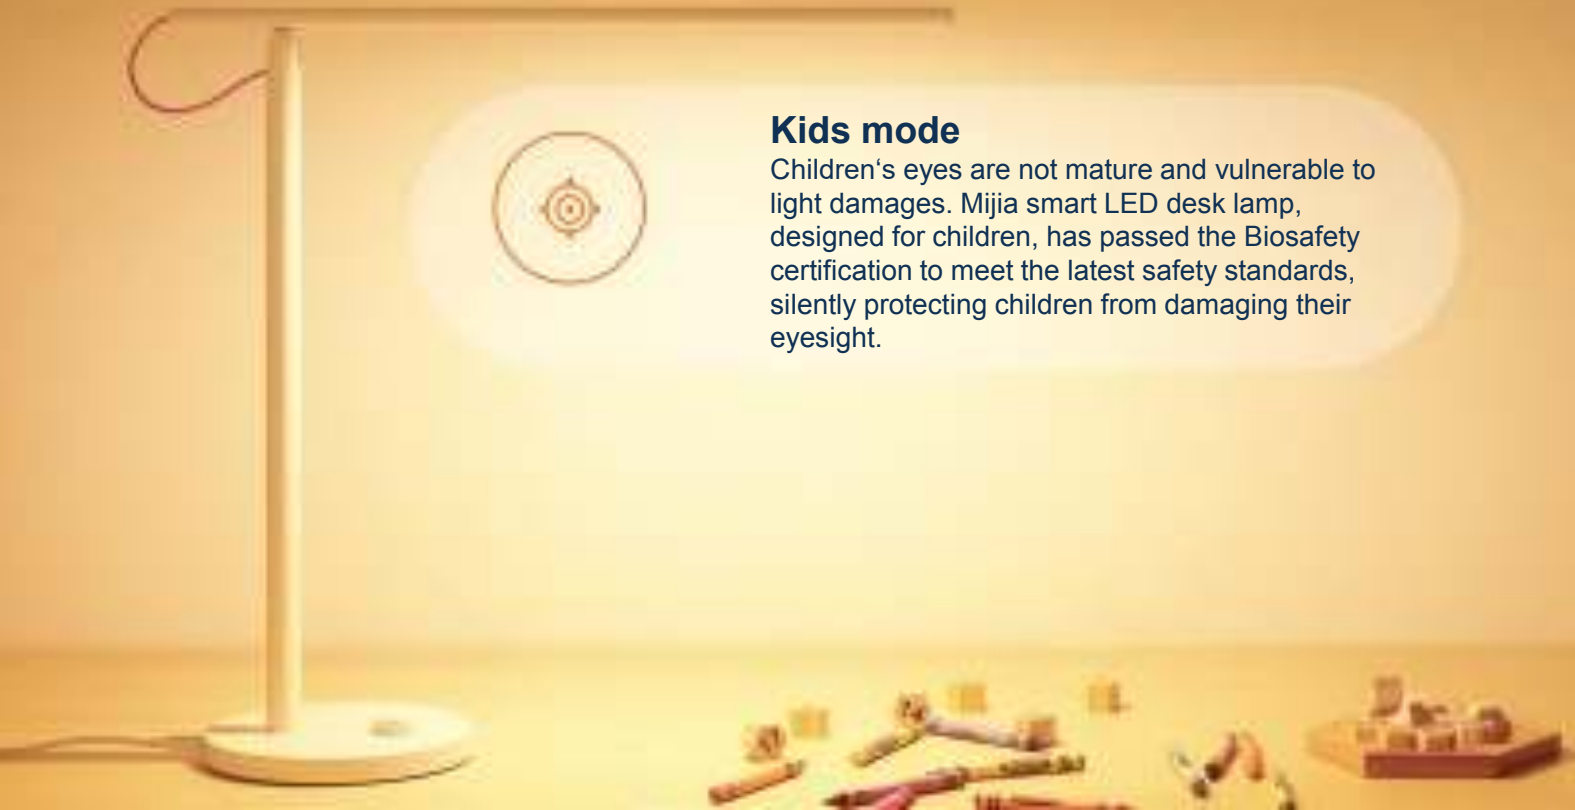

Silent protection, under illumination

The new Mijia desk lamp comes with four lighting modes for different needs, Pomodoro mode, Reading mode, PC mode and Kids mode.

PC mode

Blue light from computers will damage to your eyes. The setting of 2700K color temperature of light is designed to reduce the proportion of blue light and protect your eyes when using computers.

Silent protection, under illumination

The new Mijia desk lamp comes with four lighting modes for different needs, Pomodoro mode, Reading mode, PC mode and Kids mode.

Kids mode

Children's eyes are not mature and vulnerable to light damages. Mijia smart LED desk lamp, designed for children, has passed the Biosafety certification to meet the latest safety standards, silently protecting children from damaging their eyesight.