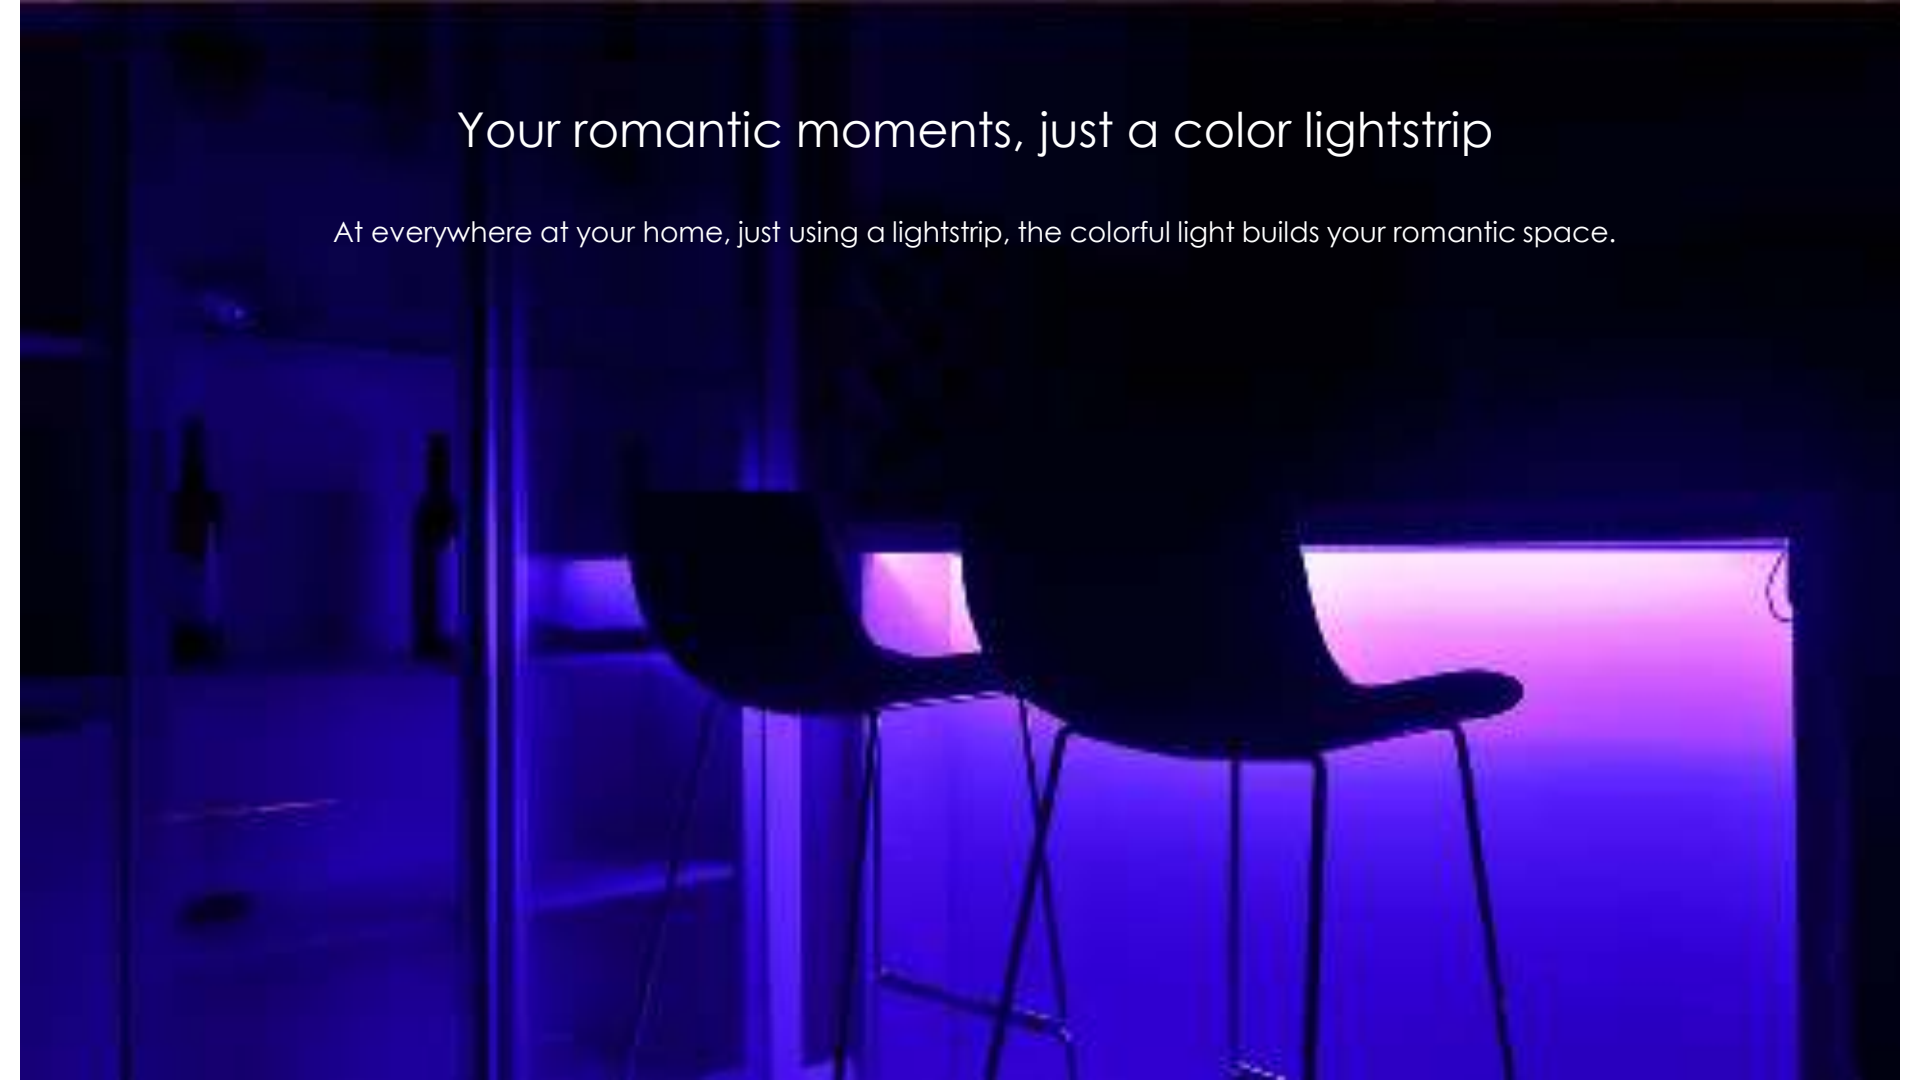

Just one button, get special scene

You can switch the lightstrip on or off by pushing the button, or change the color by long pressing. It's very useful at night, because you are too sleepy to find your smart phone for control.

Automated with other devices

The lightstrip can be integrated with Xiaomi eco-system, and co-work with other devices.

Switching lighting from preset scenes

Yeelight scene APP can provide you various colors as preset scenes which you can choose from.

Your romantic moments, just a color lightstrip

At everywhere at your home, just using a lightstrip, the colorful light builds your romantic space.

More features, more happiness

Color

Dimmable

One button operation