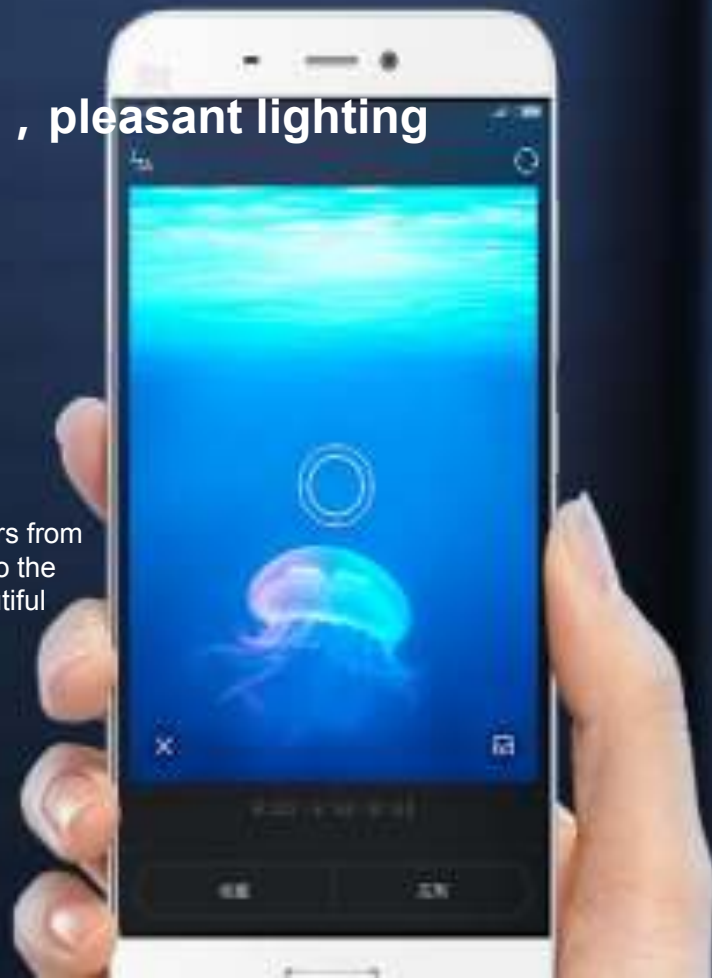

Lights automatically cycle through different colors, and the tempo can be adjusted, which will create more surprises and romantic atmosphere.

A man in a blue jacket and glasses is shown in profile, eating popcorn. In the background, a hand holds a lit gun barrel, with a bright light and smoke emanating from it. The scene is dimly lit, with a blue and purple color palette.

Beyond lighting , pleasant lighting

Ambient Light

When enjoying the home theater, home lighting can perfectly matches the movies atmosphere, which will create a fun experience.

Beyond lighting , pleasant lighting

Color Picker

This technology can pick up colors from the photograph and apply them to the lights, which will restore the beautiful scenery you've met.

Use a proper color temperature

The bulb uses professional optical design with high-quality LED Lamp beads, which allows the light to remain stable, no flicker, so that the eyes are fully protected. At the same time, the color temperature can be adjusted between 1700K and 6500K, and the brightness can also be adjusted according to your needs. To let the light change with your changes of needs. (The color temperature at 5300K and above can make people concentrate and stay focused.)