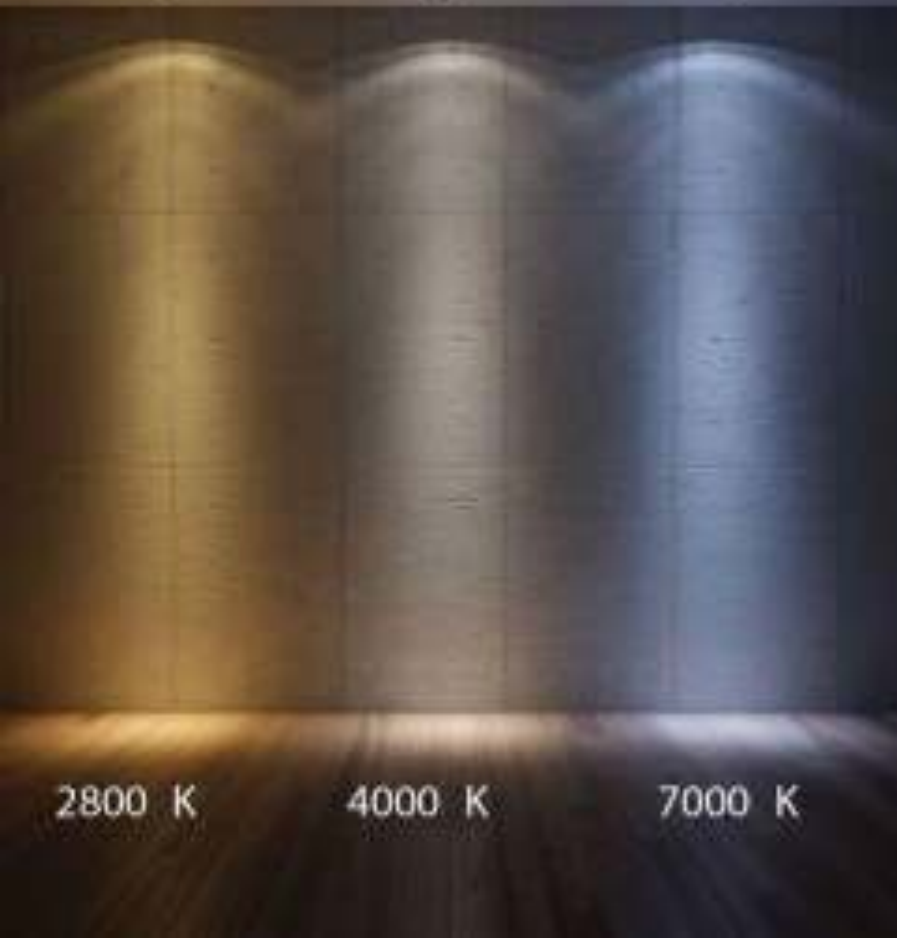

Color Temperature Comparison