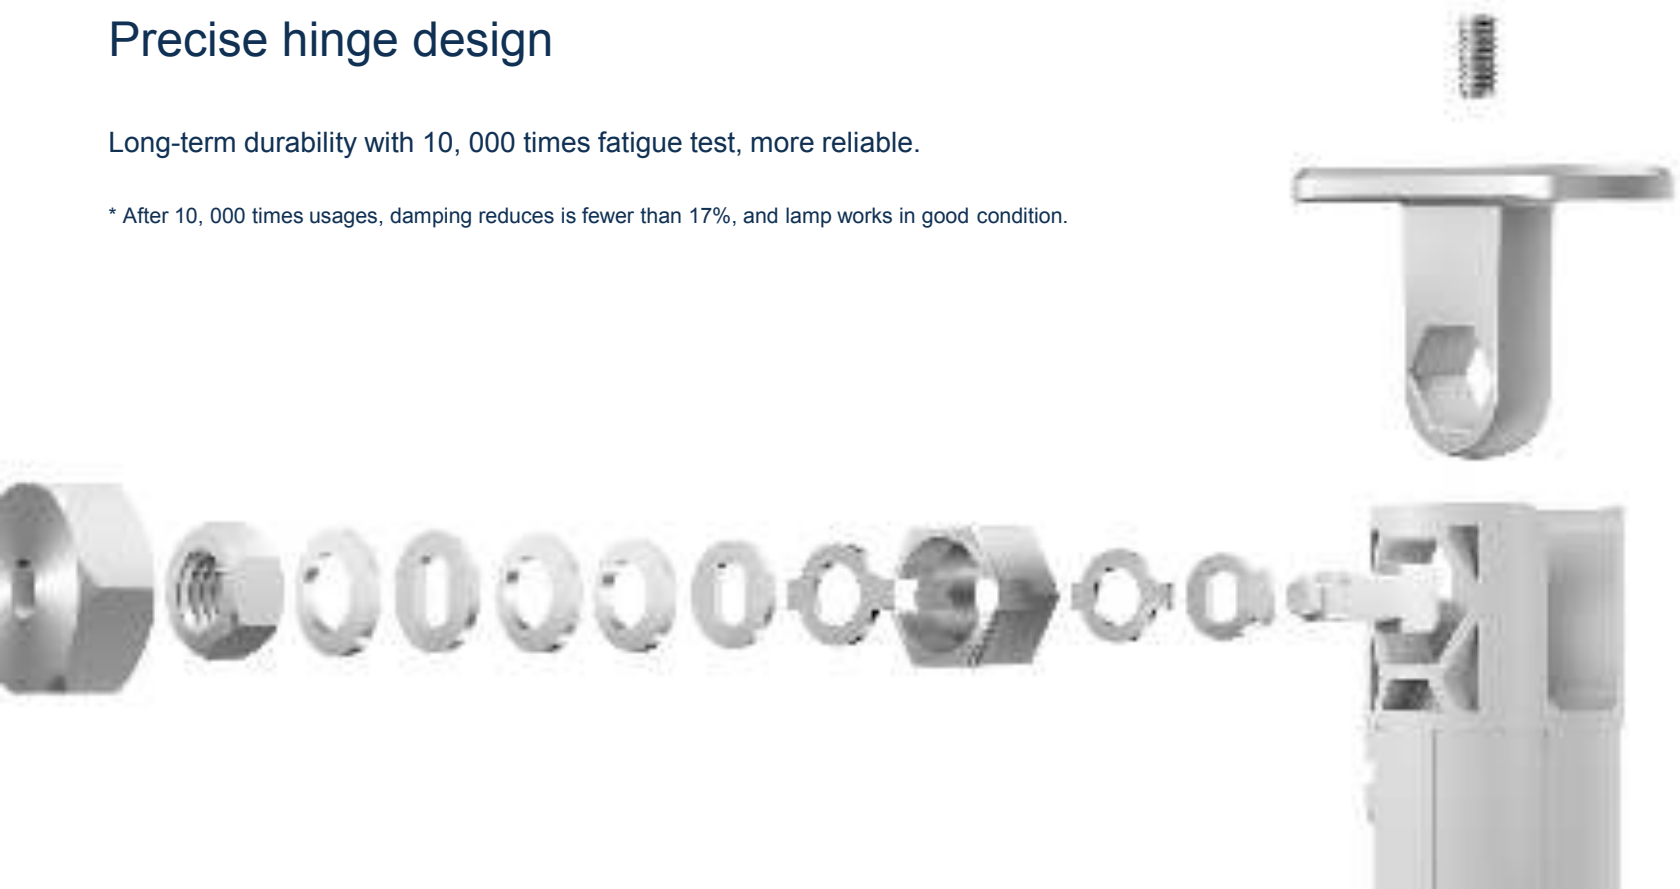

Precise hinge design

Long-term durability with 10, 000 times fatigue test, more reliable.

* After 10, 000 times usages, damping reduces is fewer than 17%, and lamp works in good condition.