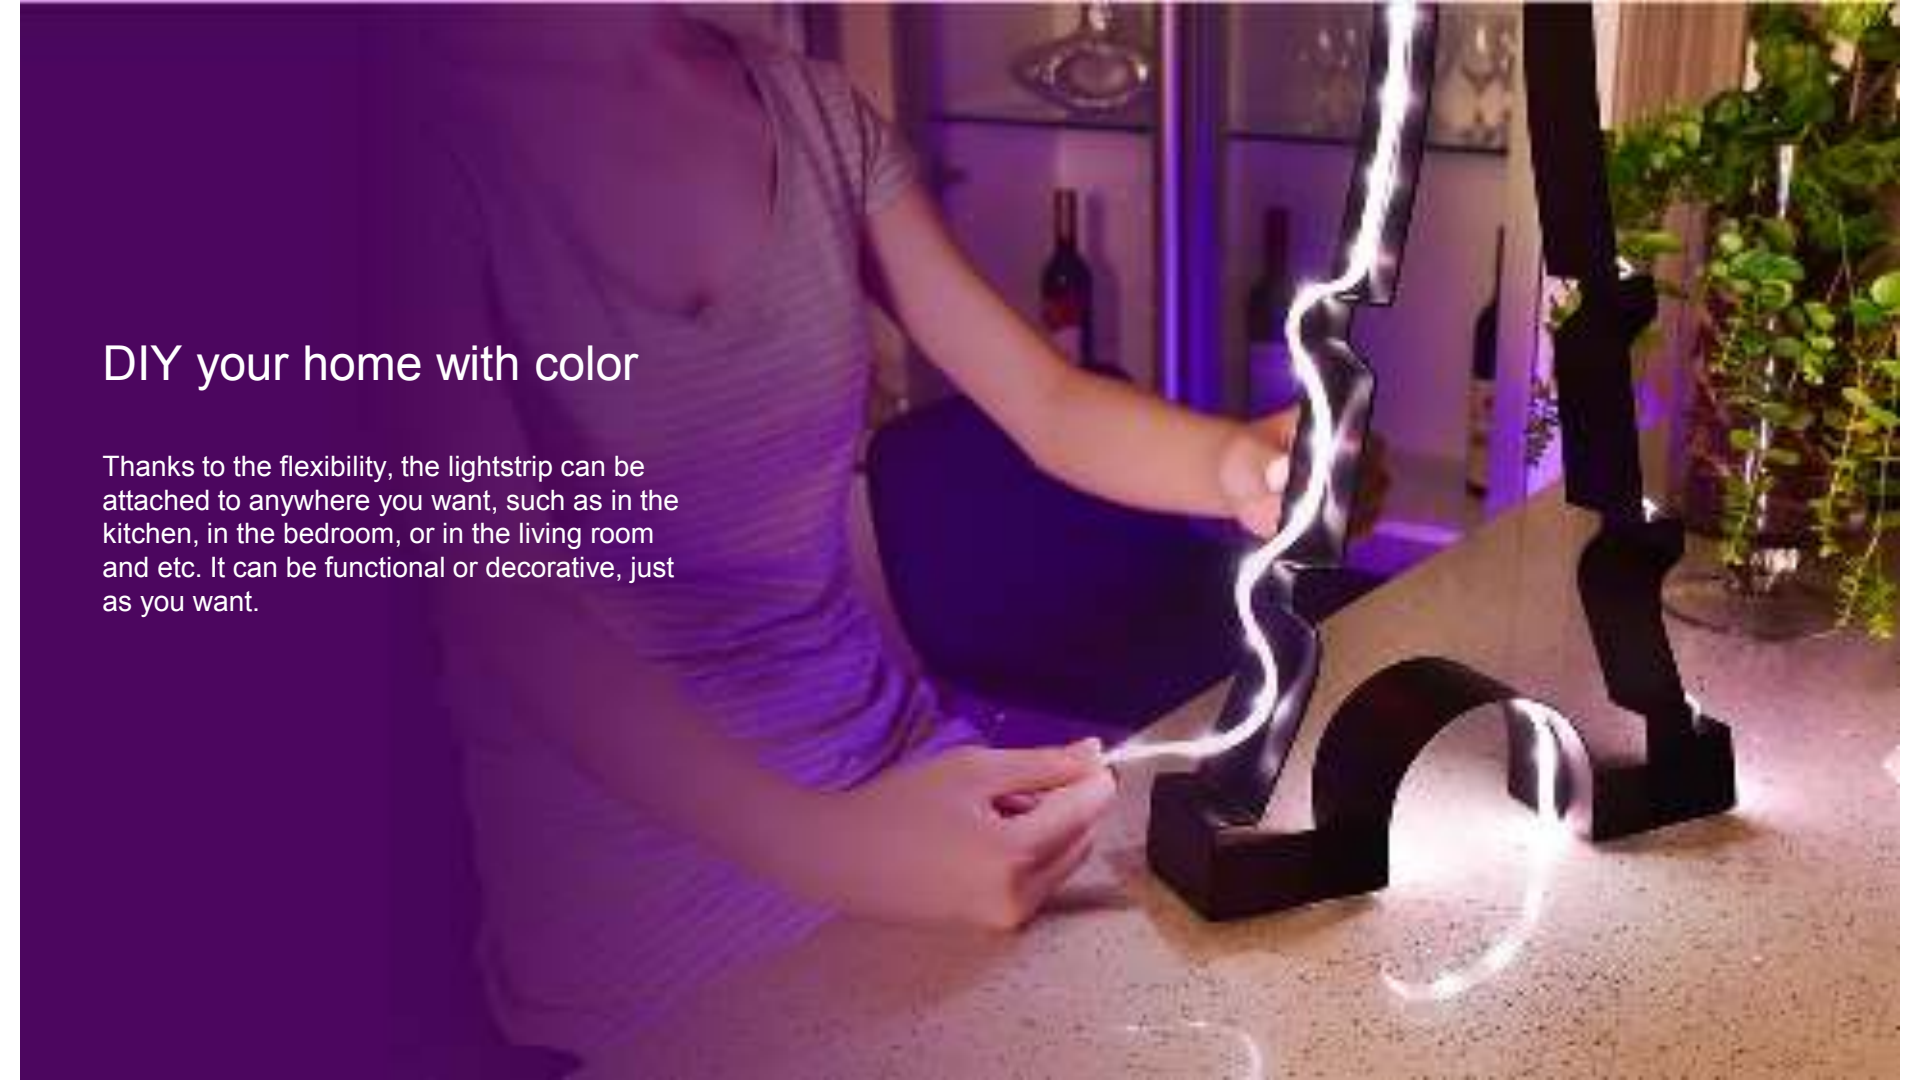

DIY your home with color

Thanks to the flexibility, the lightstrip can be attached to anywhere you want, such as in the kitchen, in the bedroom, or in the living room and etc. It can be functional or decorative, just as you want.