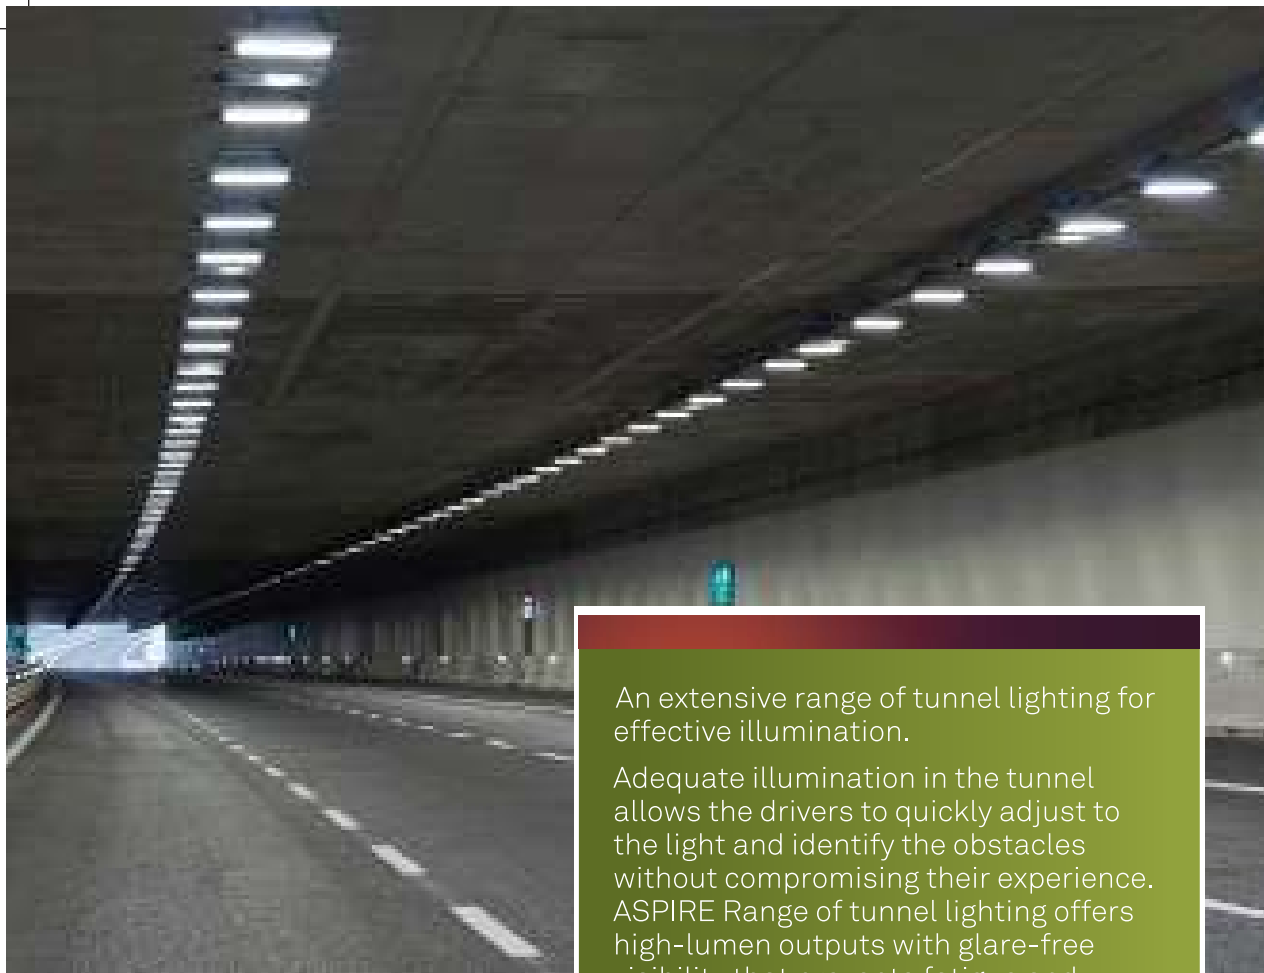

An extensive range of tunnel lighting for effective illumination.

Adequate illumination in the tunnel allows the drivers to quickly adjust to the light and identify the obstacles without compromising their experience. ASPIRE Range of tunnel lighting offers high-lumen outputs with glare-free visibility that prevents fatigue and creates maximum visual comfort.