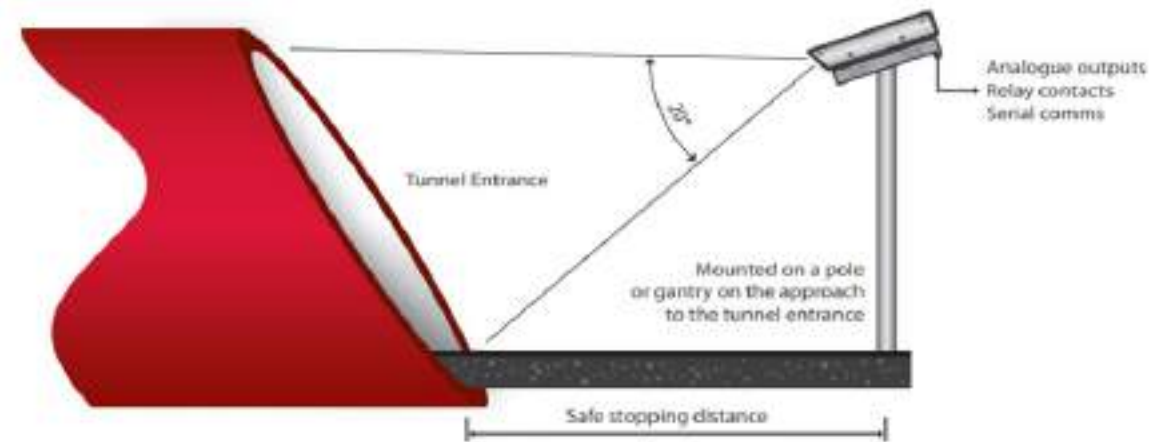

Aspire LF43
Highly advanced LED luminaire with IP66 and IK10 protection made of aluminum extruded housing having technically advanced tunnel light optics IP lens

Catalogue Reference No.	Wattage (W)	CCT (K)	LP ₹
LF43-122-SYM-57-XX	80W	5700	Price on Request
LF43-132-SYM-57-XX	120W	5700	
LF43-302-SYM-57-XX	200W	5700	
LF43-452-SYM-57-XX	300W	5700	

- Also available in asymmetric beam angle
- Available in 4000K CCT

The Intelligent Tunnel Management system is a modular and integrated suite, consisting of subsystems that work together for data detection within the tunnel (such as ventilation and pressurization), monitoring the overall infrastructure status, and implementing safety measures in case of fires and accidents.