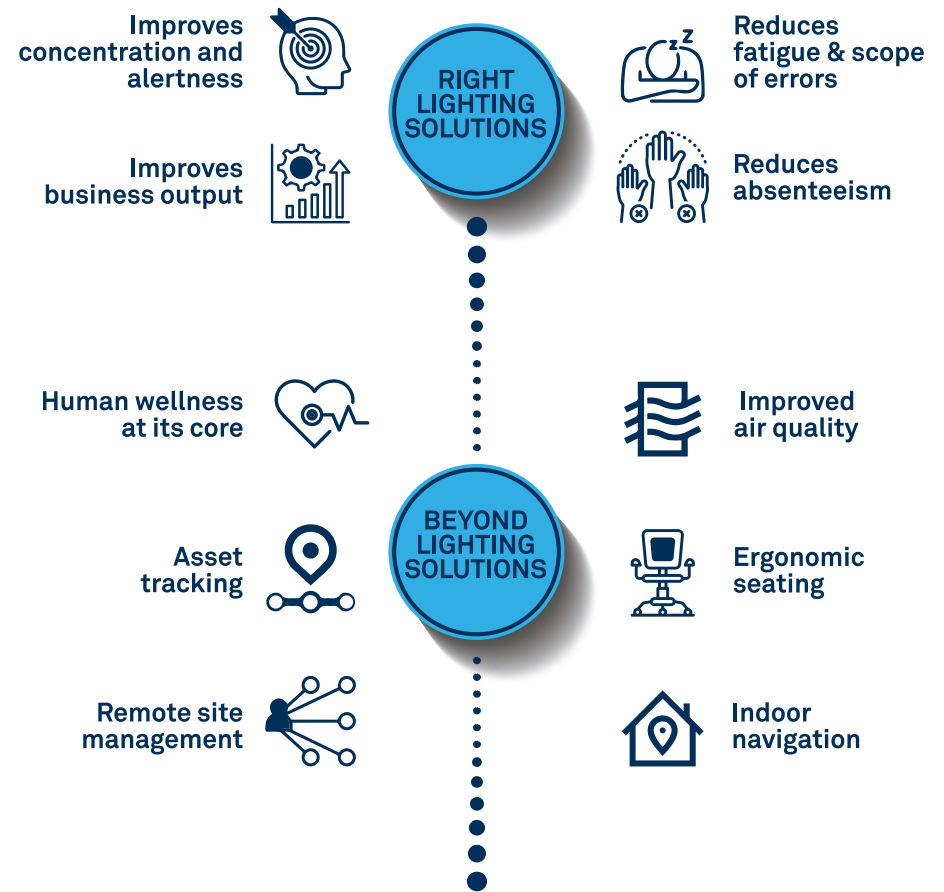

 **mapiq**

LMS

Lighting Management System

Smart occupancy, touchless workspace

A smart workspace is an intelligent ecosystem that relies on a number of connected devices to monitor, control and manage various working operations and conditions. Wipro Lighting believes, working environment and peoples' needs are integrated and converge at every level. Sensors add a dynamic aspect to lighting applications, making it more efficient, comfortable and convenient. Sensors are a key factor in the smart and connected workspace.

Choose smartness to simplify every stage of your journey. Our lighting control ecosystem is an end-to-end solution for every step of your smart lighting journey: starting with a simple switch and controller while gaining more benefits through automation. This ecosystem gradually contributes to green building and ESG initiatives through savings on resources, time, and money. Wipro iSense™ offers an easy-to-use mobile app to simplify and redefine smart lighting experience for enterprises. The app can easily configure and control individual/group devices, invoke scenes, and schedule device operations.

INTRODUCING THE BRILLIANCE OF INDUSTRY 5.0

industry
5.0

The next revolution in the lighting industry integrates humans with efficient, intelligent, and accurate machines. While Industry 4.0 revolutionized automation, Industry 5.0 recentres itself around the “human” factor and focuses on human-machine collaboration for creating a sustainable future. Wipro C&I Business has taken the lead to revolutionize the industry by integrating the human touch in Industry 5.0. It proudly presents the Latest range of Lighting, Indoor Air Quality, and Anthropometric Seating Solutions keeping human wellness in focus.

THE HUMAN-MACHINE EQUILIBRIUM

NET-ZERO TARGETS

Creating a sustainable future for humanity

**WIPRO C&I BUSINESS:
GOOD FOR PEOPLE, GREAT FOR BUSINESS**

SMART OUTDOOR

- Wirelessly Connected
- Centrally Managed
- Traffic Monitoring