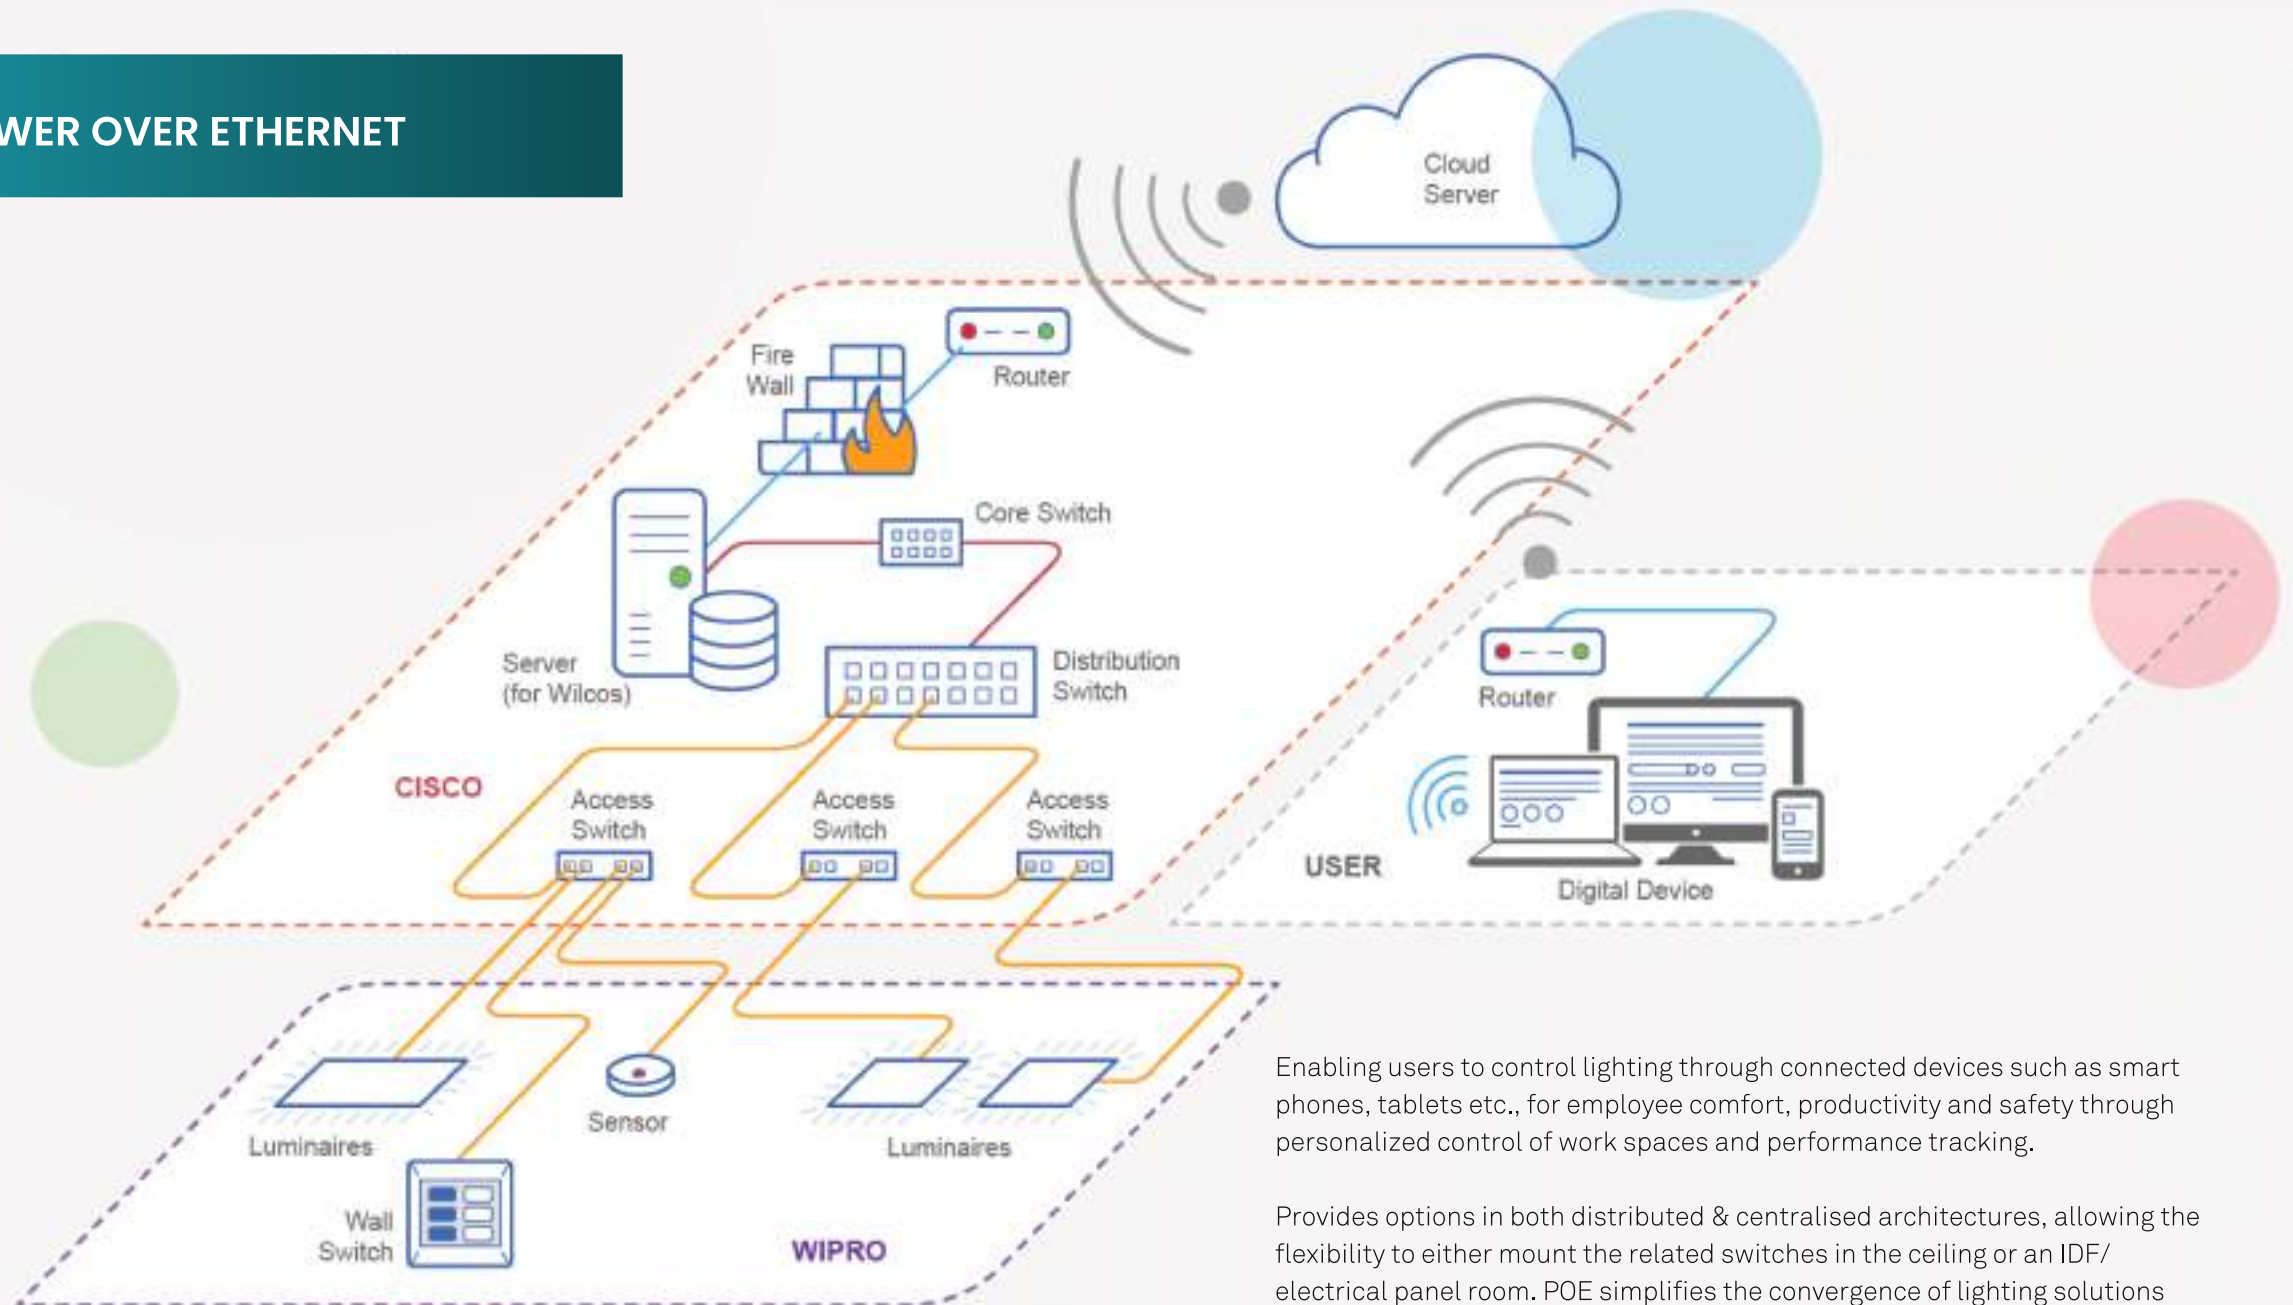

Our partnership with pure Li-Fi, Scotland, will deliver high-speed and secure data transmission through LED luminaires.

We have entered into partnership agreement with 3 prestigious technology brands - Igor, USA, for its smart and connected lighting products; with Schreder, Belgium, for premium and latest IoT based outdoor solutions; and with Mapiq, Netherlands, for smart workplace solutions.

Wipro's Solution on
Human Centric Lighting

inSync™ makes artificial light mimic sunlight to create a pleasant and harmonious experience.

- Transform workspaces from constant to dynamic lighting
- Enhance employee wellbeing and productivity
- Work with multiple platforms - PoE, DALI or iSense™

POWER OVER ETHERNET

Enabling users to control lighting through connected devices such as smart phones, tablets etc., for employee comfort, productivity and safety through personalized control of work spaces and performance tracking.

Provides options in both distributed & centralised architectures, allowing the flexibility to either mount the related switches in the ceiling or an IDF/ electrical panel room. POE simplifies the convergence of lighting solutions with building automation systems over IP without compromising lighting efficiency, maintenance, product life and security.